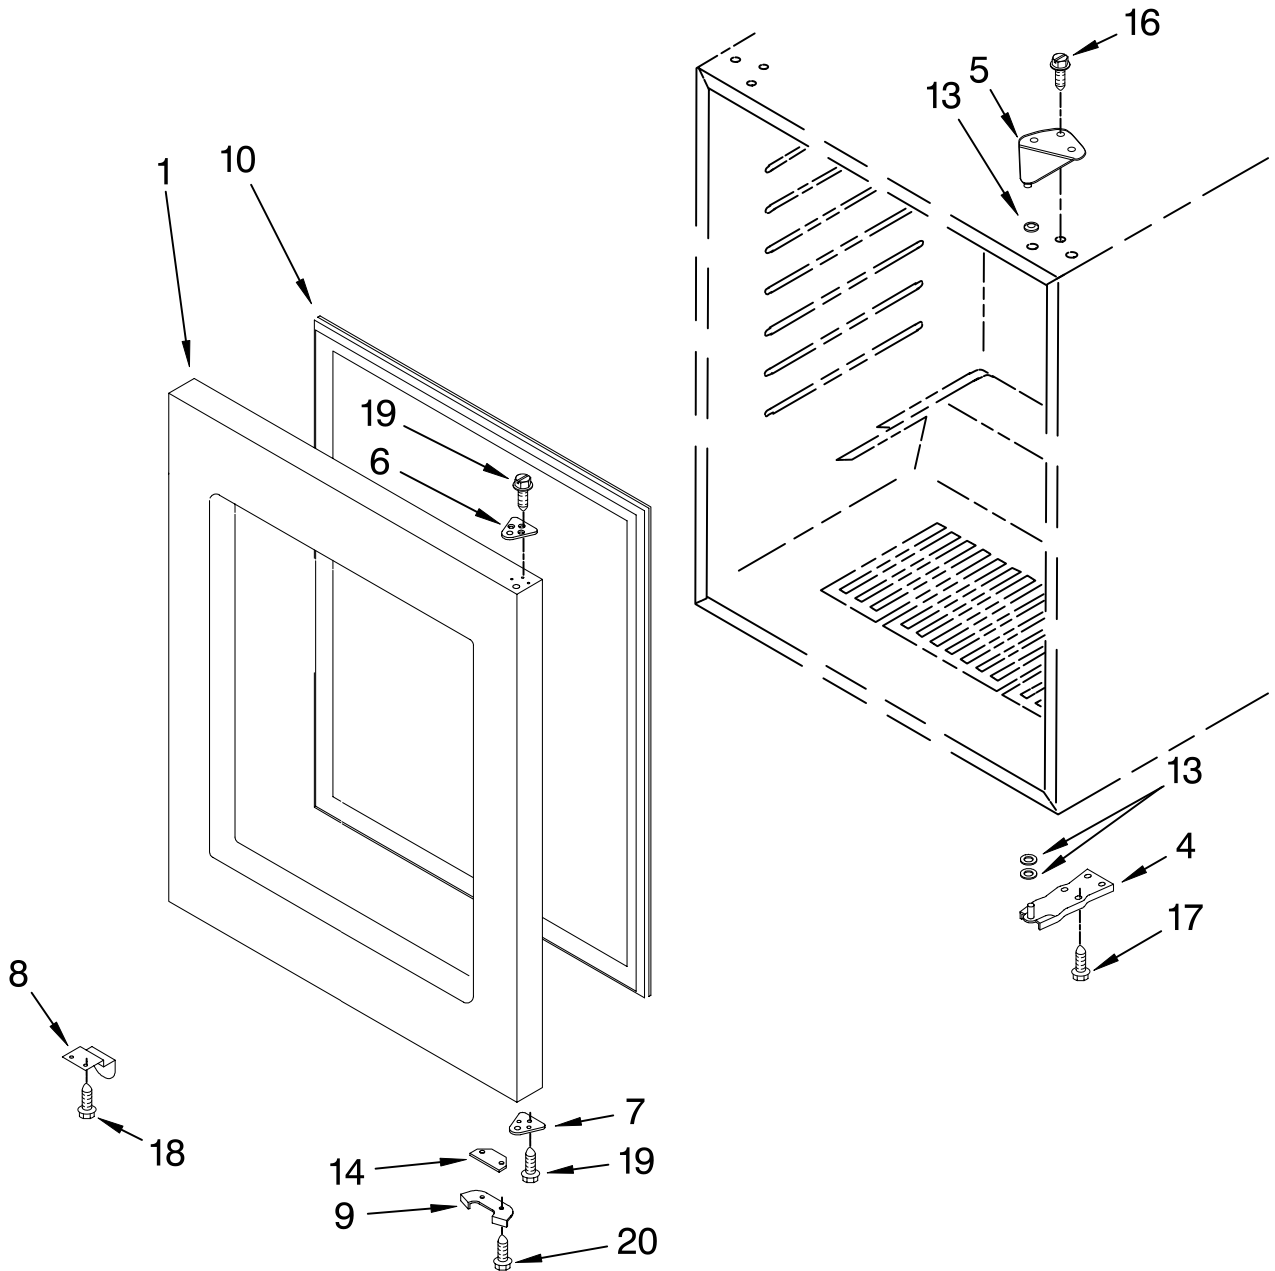

DOOR PARTS

For Models: KUWO24RSBX00
(Black)

Illus. No.	Part No.	DESCRIPTION
1	4344890	Door Assembly (Includes Gasket)
4	4344753	Hinge, Bottom
5	4344754	Hinge, Top
6	4344804	Spacer, Top Hinge
7	4344798	Spacer, Bottom Hinge
8	4344757	Actuator, Switch
9	4344802	Door Stop

Illus. No.	Part No.	DESCRIPTION
10	4344852	Door Gasket
13	4344760	Washer
14	4344803	Spacer, Door
16	4344796	Screw
17	4344906	Screw, Lower Hinge
	4344906	Quantity 1
	4344797	Quantity 3
18	4344827	Screw
19	4344800	Screw

Illus. No.	Part No.	DESCRIPTION
20	4344801	Screw
OPTIONAL PARTS NOT ILLUSTRATED		
	4344818	Installation Kit, Door Panel

FOR ORDERING INFORMATION REFER TO PARTS PRICE LIST