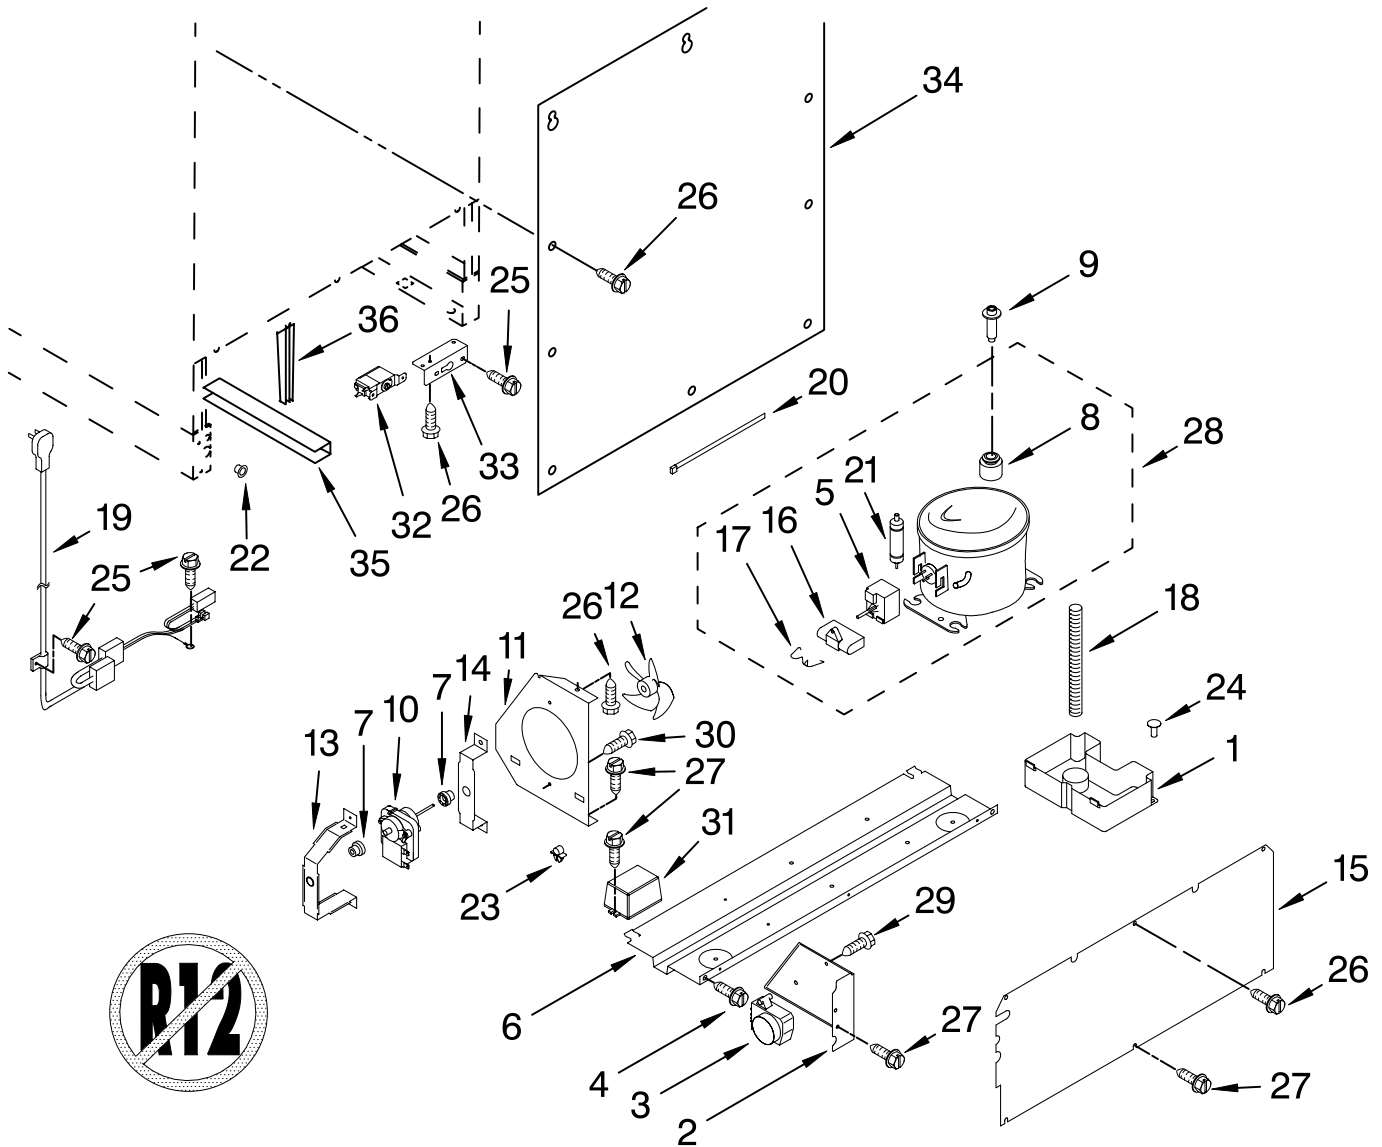

UNIT PARTS

For Models: KUWO24RSBX00
(Black)

Illus. No.	Part No.	DESCRIPTION
1	4344772	Drain Pan
2	4344773	Bracket, Defrost Timer
3	4344774	Defrost Timer
4	4344797	Screw
5	4344776	Start Device
6	4344777	Mounting Plate, Compressor
7	4344778	Grommet, Fan Motor
8	4344779	Grommet, Compressor
9	4344780	Bolt, Compressor
10	4344781	Fan Motor, Condenser
11	4344782	Baffle, Air
12	4344783	Fan Blade

Illus. No.	Part No.	DESCRIPTION
13	4344784	Bracket, Motor
14	4344785	Bracket, Motor
15	4344786	Cover, Rear
16	4344837	Capacitor
17	4344836	Clip
18	4344839	Tube, Drain
19	4344861	Power Cord
20	4344829	Cable Tie
21	4344828	Drier
22	4344838	Bushing
23	4344831	Clip, Bushing
24	4344835	Bushing
25	4344826	Screw
26	4344825	Screw
27	4344832	Screw

Illus. No.	Part No.	DESCRIPTION
28	4344775	Compressor (Includes Items 5, 8, 16, 17 & 21)
29	4344834	Screw
30	4344833	Screw
31	4344862	Transformer
32	4344863	Thermostat
33	4344864	Bracket, Thermostat
34	4344881	Ballast
35	4344907	Trim, Edge
36	4344908	Support, Drain

REFRIGERANT CHARGE

3.5 Ounces
(R-134A)

FOR ORDERING INFORMATION REFER TO PARTS PRICE LIST