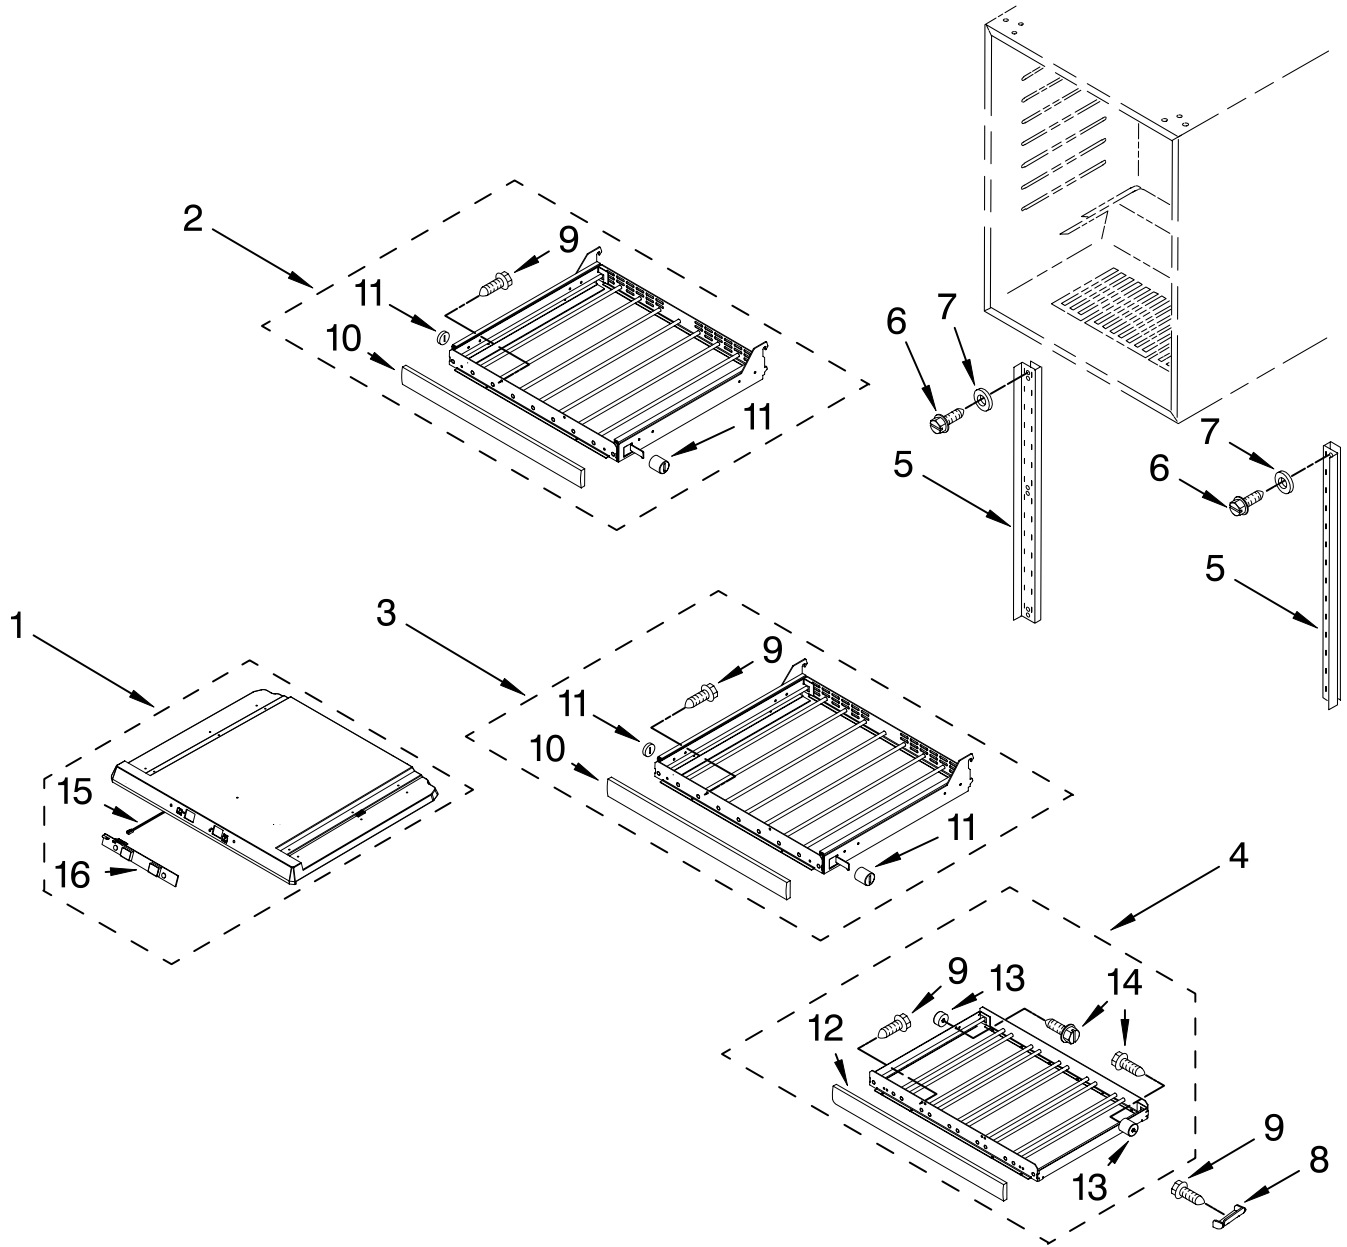

CABINET PARTS

For Models: KUWO24RSBX00
(Black)

Illus. No.	Part No.	DESCRIPTION	Illus. No.	Part No.	DESCRIPTION	Illus. No.	Part No.	DESCRIPTION
1		Literature Parts	13	4344771	Bracket, Grille	25	4344857	Harness, Wire
	2300273	Use & Care Guide	14	4344840	Evaporator Fan	26	4344827	Screw
	4344900	Wiring Diagram			Assembly	27	4344792	Thermal Fuse
2		Cabinet (Not A	15	4344859	Thermostat	28	4344793	Screw
		Service Part)	16	4344768	Knob, Thermostat	29	4344791	Screw
3	4344739	Lens, Light	17	4344767	Switch, Plunger	30	4344783	Fan Blade
4	4344740	Bulb, Light	18	4344826	Screw	31	4344878	Screw
5	4344746	Heater, Defrost	19	4344797	Screw	32	4344865	Evaporator Fan
6	4344747	Heat Shield	20	4344819	Clip, Grille			Motor
7	4344761	Grille	21	4344825	Screw	33	4344877	Harness, Wire
8	4344762	Plate, Bottom	22	4344823	Seal	34	4344832	Screw, Ground
9	4344763	Foot, Leveling	23		Frame, Support	35	4344778	Grommet, Fan Motor
10	4344764	Brace, Support		4344821	Right	36	4344899	Bracket, Motor
11	4344898	Control Box		4344820	Left	37		Evaporator
12		Frame, Side	24	4344824	Clip, Harness			(Not Serviced)
	4344769	Left Side				38	4344858	Switch, Light
	4344770	Right Side				39	4344917	Transformer Cable

FOR ORDERING INFORMATION REFER TO PARTS PRICE LIST

SHELF PARTS

For Models: KUWQ24RSBX00
(Black)

Illus. No.	Part No.	DESCRIPTION
1	4344879	Temperature Separator
2	4344844	Wine Rack, (4)
3	4344845	Wine Rack, (1)
4	4344848	Wine Rack, Lower
5	4344842	Left Side
	4344843	Right Side

Illus. No.	Part No.	DESCRIPTION
6	4344794	Screw
7	4344795	Washer
8	4344850	Stop, Lower Rack
9	4344851	Screw
10	4344882	Trim, Top And Middle Racks
11		Support
	4344866	Left
	4344867	Right

Illus. No.	Part No.	DESCRIPTION
12	4344883	Trim, Lower Rack
13	4344885	Support, Bumper
	4344886	Left
	4344886	Right
14		Screw
	4344914	Left
	4344915	Right
15	4344895	Transformer Cable
16	4344894	PCB Display Board