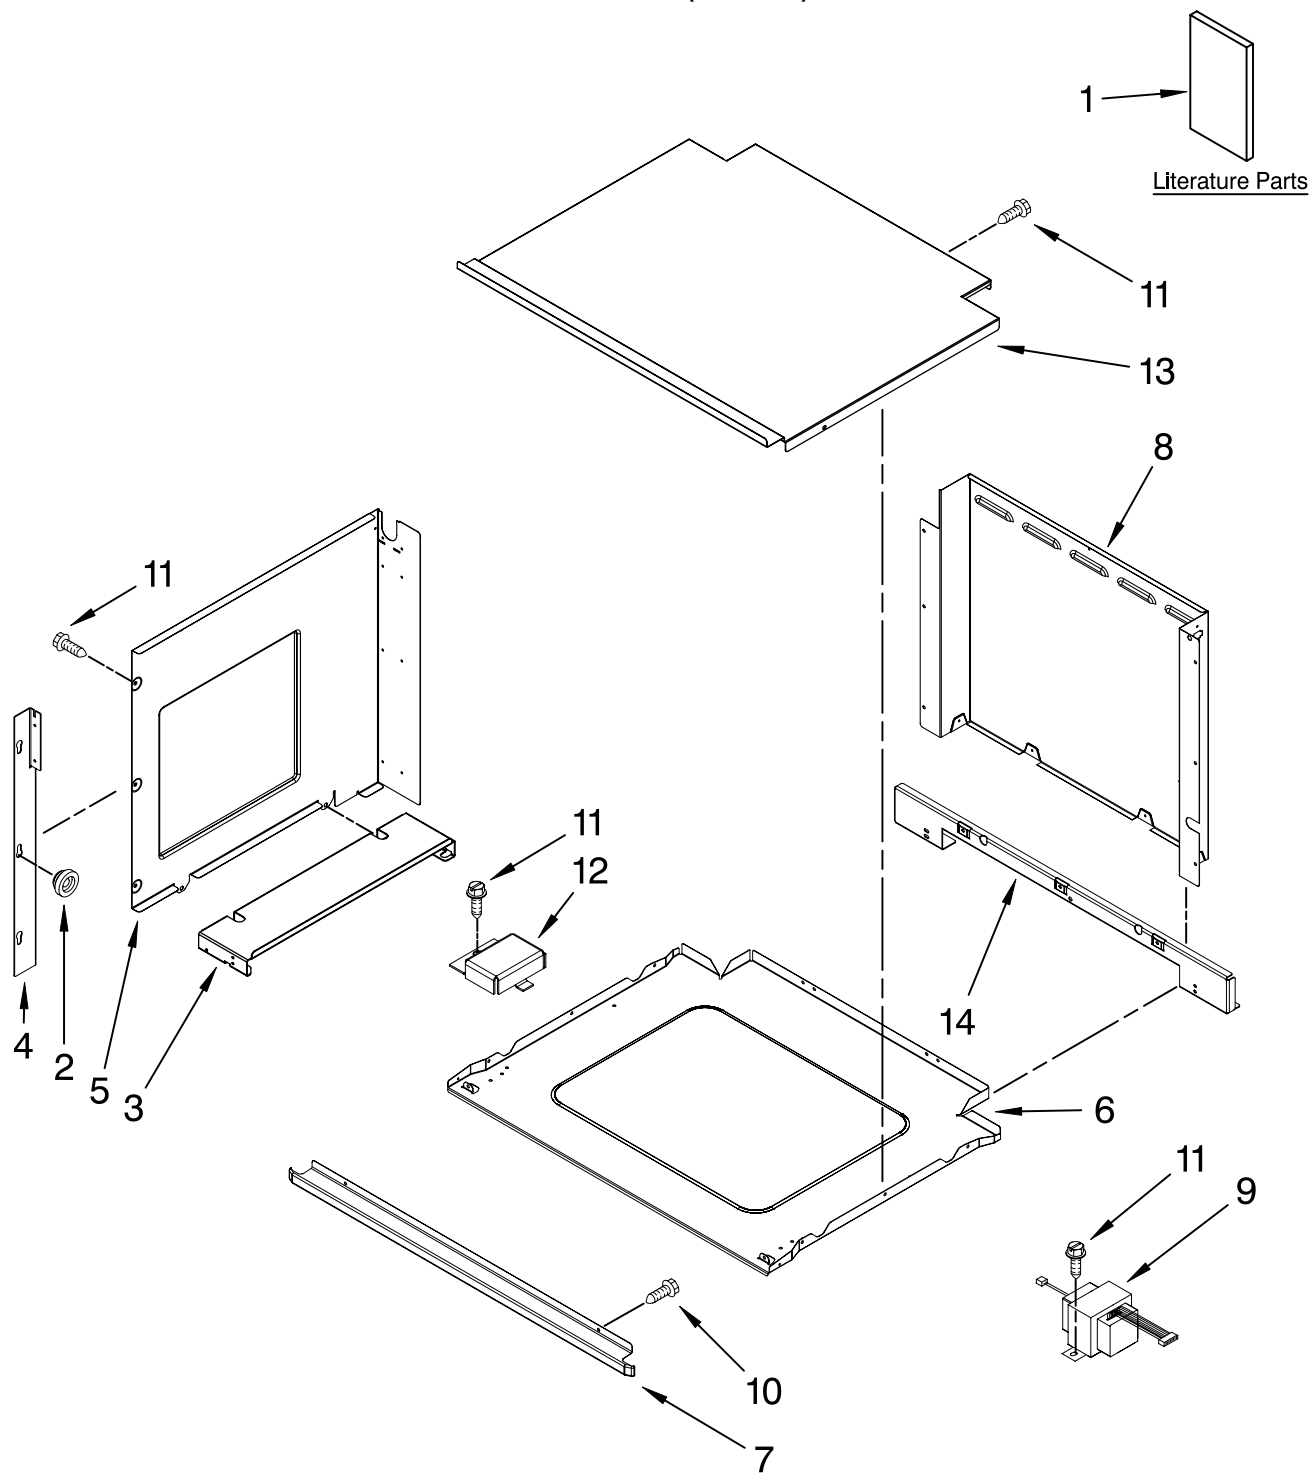

OVEN PARTS
For Models: KBHS179SSS00
(Stainless)

27" BUILT-IN MICROWAVE

FOR ORDERING INFORMATION REFER TO PARTS PRICE LIST

OVEN PARTS

For Models: KBHS179SSS00
(Stainless)

| Illus. No. | Part No. | DESCRIPTION |
|---------------|-------------|--------------------------------------|
| 1 | | Literature Parts |
| | 8304424 | Installation Instructions |
| | 8304369 | Use & Care Guide Tech Sheet |
| | 8304418 | English |
| | 8304419 | French |
| | 8304375 | Easy Set Guide Safer Cooking Tips |
| | 3191638 | English |
| | 9759133 | French |
| 2 | 4448444 | Grommet, Mounting Rail |
| 3 | 8304570 | Support, Microwave Module |
| 4 | | Rail, Mounting Side |
| | 8303798 | Right |
| | 8303799 | Left |
| 5 | | Side, Chassis |
| | 8304546 | Right |
| | 8303539 | Left |
| 6 | 8304217 | Base, Chassis |
| 7 | 8304058 | Trim, Bottom |
| 8 | 8304509 | Chassis, Back |
| 9 | 9760213 | Transformer, Microwave UI |
| 10 | 3400832 | Screw |
| 11 | 4449809 | Screw |
| 12 | 8285593 | Connector Cover |
| 13 | 8303802 | Cover, Top |
| 14 | 8303538 | Channel, Rear |

CONTROL PANEL PARTS

For Models: KBHS179SSS00
(Stainless)

| Illus. No. | Part No. | DESCRIPTION |
|------------|-----------|-----------------------|
| 1 | 8303717SS | Panel, Control |
| 2 | 9760749 | Bumper, Door |
| 3 | 8303797 | Bracket, Glass Touch |
| 4 | 8304334 | Keyboard, Glass Touch |
| 5 | W10118736 | User Interface |
| 6 | 8303720 | Backer, Control |
| 7 | 8303887 | Bracket, Enclosure |
| 8 | 4449154 | Screw |
| 9 | 3400805 | Screw |
| 10 | 4449809 | Screw |

FOR ORDERING INFORMATION REFER TO PARTS PRICE LIST

MICROWAVE DOOR PARTS

For Models: KBHS179SSS00
(Stainless)

| Illus. No. | Part No. | DESCRIPTION |
|------------|-----------|------------------|
| 1 | 8304588BL | Button, Plug (2) |
| 2 | 4449809 | Screw |
| 3 | W10120488 | Door, Microwave |
| 4 | 4449154 | Screw (4) |
| 5 | 8303033 | Bracket, Handle |
| 6 | 8304455 | Glass Assembly |
| 7 | 8303775SS | Handle, Door |
| 8 | 8304603SS | Badge |