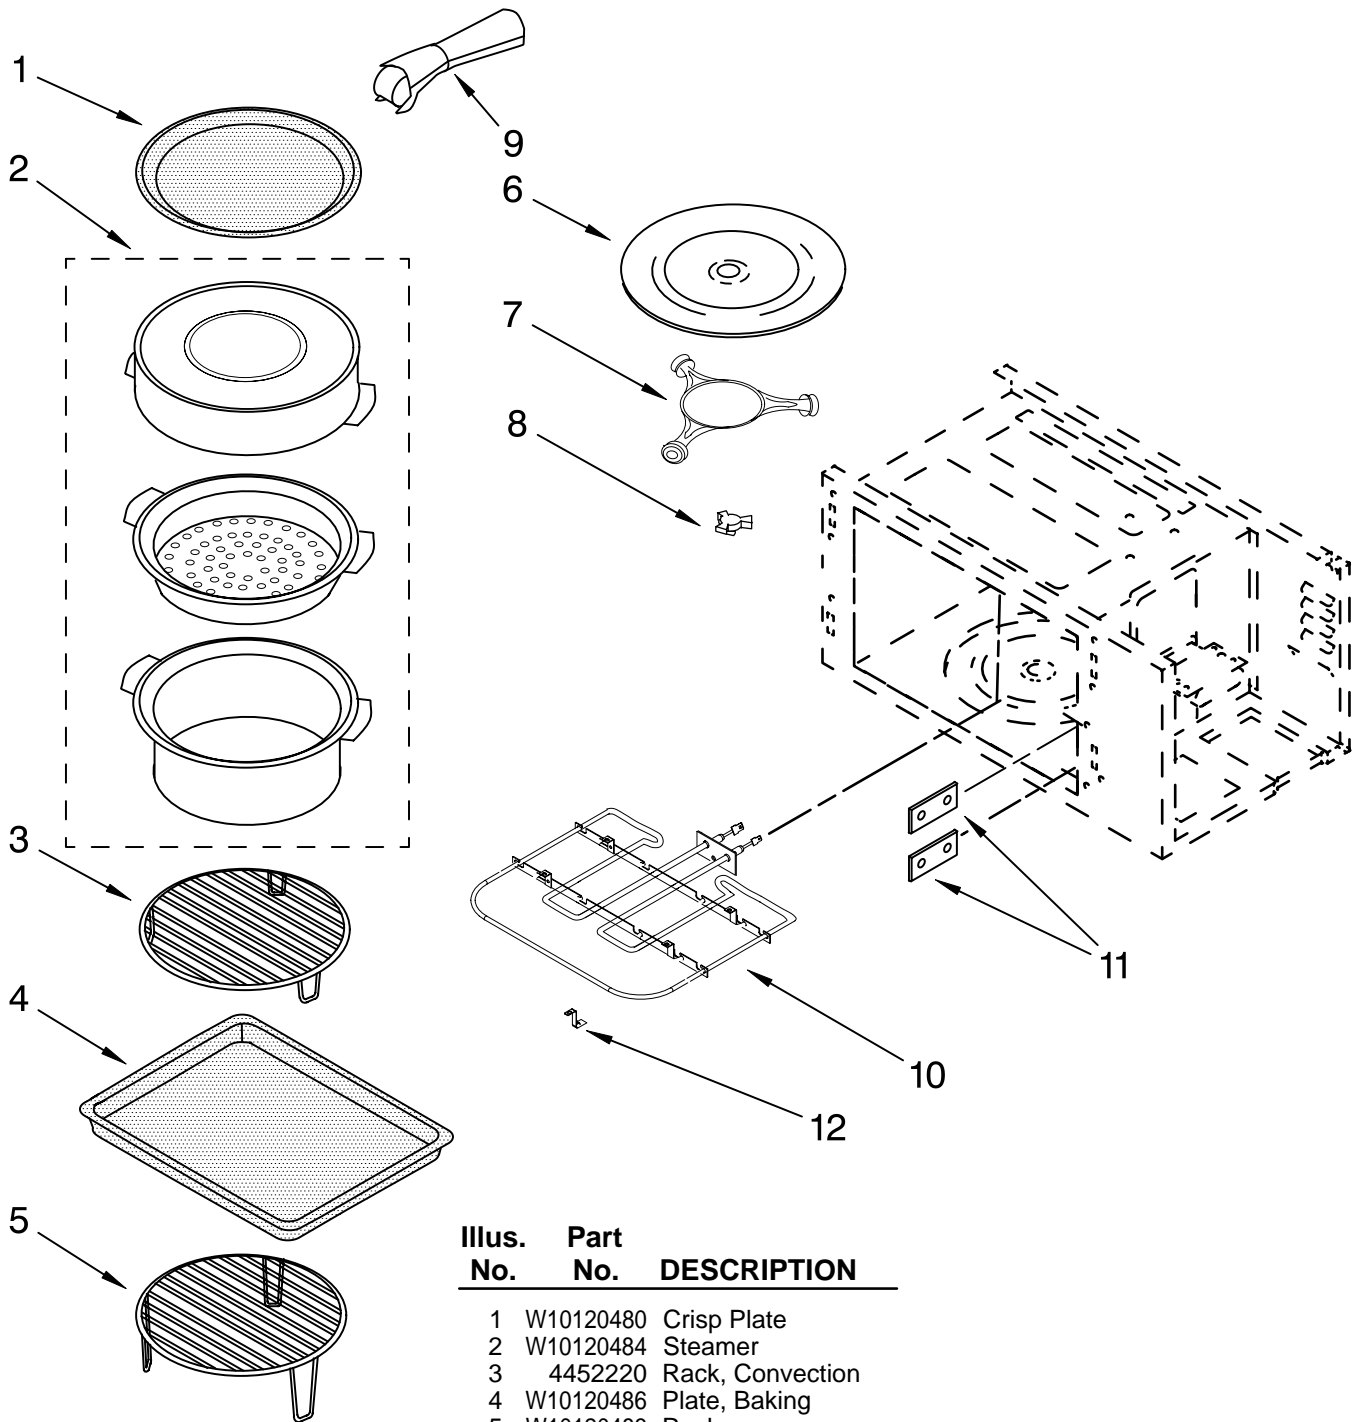

INTERNAL MICROWAVE PARTS

For Models: KBHS179SSS00
(Stainless)

Illus. No.	Part No.	DESCRIPTION
1	W10120480	Crisp Plate
2	W10120484	Steamer
3	4452220	Rack, Convection
4	W10120486	Plate, Baking
5	W10120483	Rack
6	8205676	Turntable
7	8205678	Ring
8	8205677	Drive, Turn Table
9	W10120481	Handle, Pan
10	W10120226	Grill Heater
11	W10120230	Cover, Plates (2)
12	W10120232	Bracket, Mounting

FOR ORDERING INFORMATION REFER TO PARTS PRICE LIST