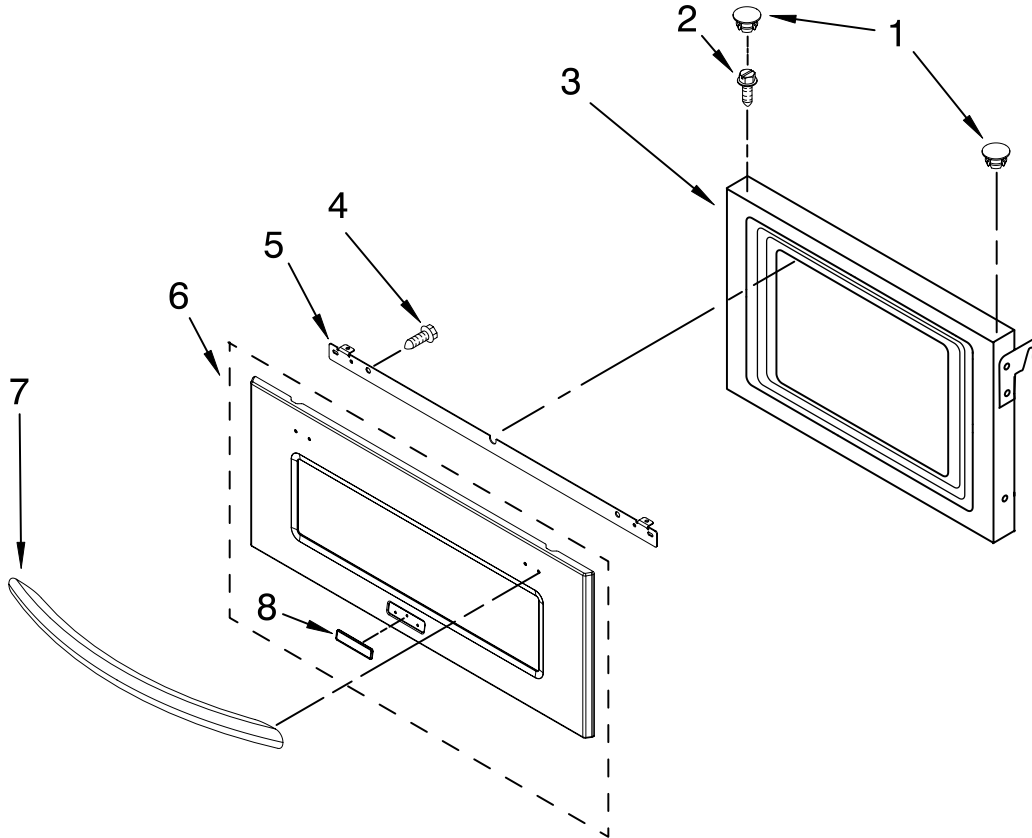

OVEN PARTS
For Models: KBHS179SSS00
(Stainless)

27" BUILT-IN MICROWAVE

FOR ORDERING INFORMATION REFER TO PARTS PRICE LIST

OVEN PARTS

For Models: KBHS179SSS00
(Stainless)

| Illus. No. | Part No. | DESCRIPTION |
|---------------|-------------|--------------------------------------|
| 1 | | Literature Parts |
| | 8304424 | Installation Instructions |
| | 8304369 | Use & Care Guide Tech Sheet |
| | 8304418 | English |
| | 8304419 | French |
| | 8304375 | Easy Set Guide Safer Cooking Tips |
| | 3191638 | English |
| | 9759133 | French |
| 2 | 4448444 | Grommet, Mounting Rail |
| 3 | 8304570 | Support, Microwave Module |
| 4 | | Rail, Mounting Side |
| | 8303798 | Right |
| | 8303799 | Left |
| 5 | | Side, Chassis |
| | 8304546 | Right |
| | 8303539 | Left |
| 6 | 8304217 | Base, Chassis |
| 7 | 8304058 | Trim, Bottom |
| 8 | 8304509 | Chassis, Back |
| 9 | 9760213 | Transformer, Microwave UI |
| 10 | 3400832 | Screw |
| 11 | 4449809 | Screw |
| 12 | 8285593 | Connector Cover |
| 13 | 8303802 | Cover, Top |
| 14 | 8303538 | Channel, Rear |

CONTROL PANEL PARTS

For Models: KBHS179SSS00
(Stainless)

| Illus. No. | Part No. | DESCRIPTION |
|------------|-----------|-----------------------|
| 1 | 8303717SS | Panel, Control |
| 2 | 9760749 | Bumper, Door |
| 3 | 8303797 | Bracket, Glass Touch |
| 4 | 8304334 | Keyboard, Glass Touch |
| 5 | W10118736 | User Interface |
| 6 | 8303720 | Backer, Control |
| 7 | 8303887 | Bracket, Enclosure |
| 8 | 4449154 | Screw |
| 9 | 3400805 | Screw |
| 10 | 4449809 | Screw |

FOR ORDERING INFORMATION REFER TO PARTS PRICE LIST

MICROWAVE DOOR PARTS

For Models: KBHS179SSS00
(Stainless)

| Illus. No. | Part No. | DESCRIPTION |
|------------|-----------|------------------|
| 1 | 8304588BL | Button, Plug (2) |
| 2 | 4449809 | Screw |
| 3 | W10120488 | Door, Microwave |
| 4 | 4449154 | Screw (4) |
| 5 | 8303033 | Bracket, Handle |
| 6 | 8304455 | Glass Assembly |
| 7 | 8303775SS | Handle, Door |
| 8 | 8304603SS | Badge |