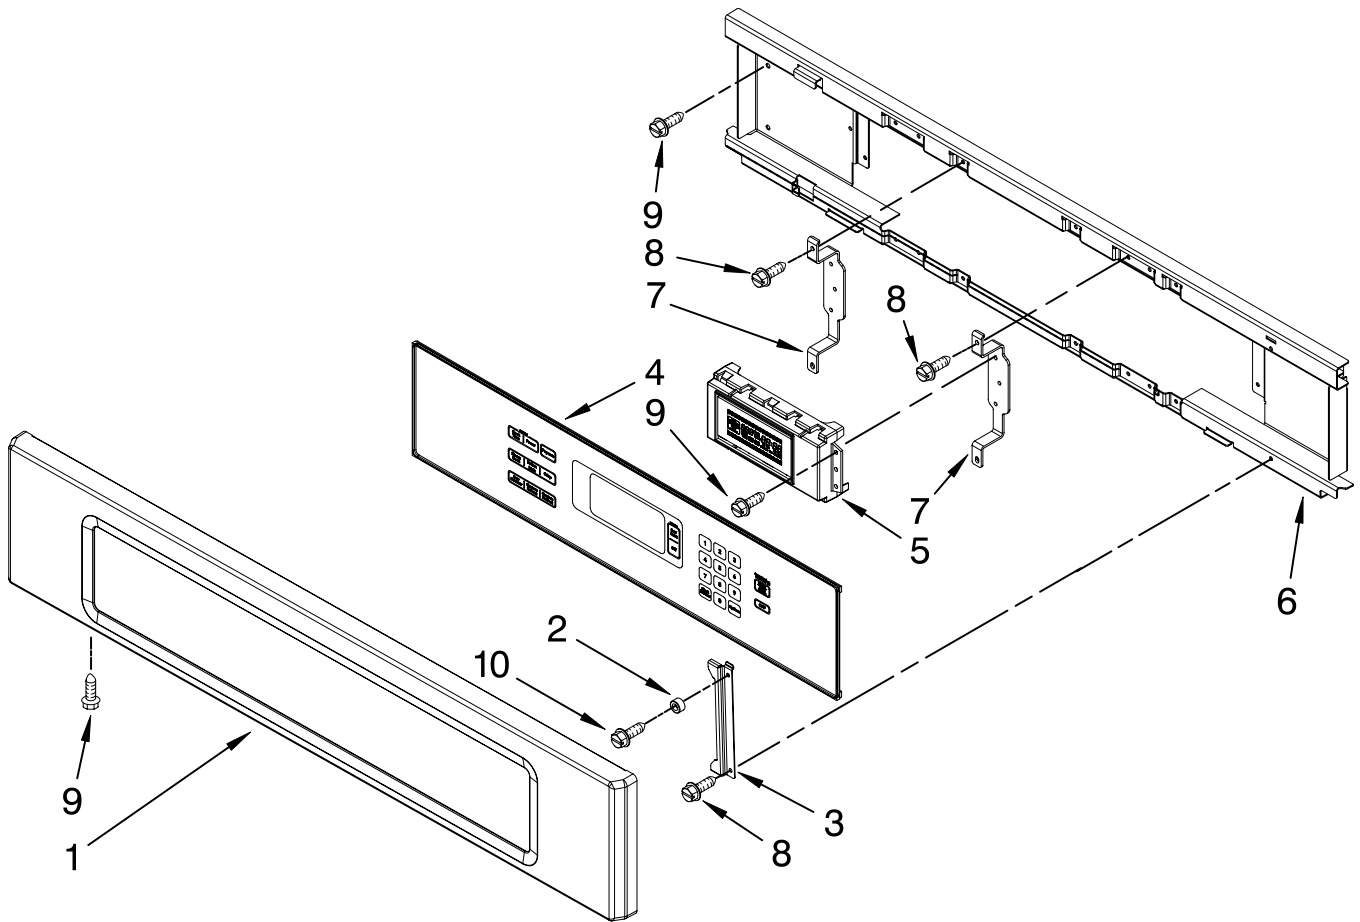

OVEN PARTS
For Models: KBHS179SSS00
(Stainless)

27" BUILT-IN MICROWAVE

FOR ORDERING INFORMATION REFER TO PARTS PRICE LIST

OVEN PARTS

For Models: KBHS179SSS00
(Stainless)

| Illus. No. | Part No. | DESCRIPTION |
|---------------|-------------|--------------------------------------|
| 1 | | Literature Parts |
| | 8304424 | Installation Instructions |
| | 8304369 | Use & Care Guide Tech Sheet |
| | 8304418 | English |
| | 8304419 | French |
| | 8304375 | Easy Set Guide Safer Cooking Tips |
| | 3191638 | English |
| | 9759133 | French |
| 2 | 4448444 | Grommet, Mounting Rail |
| 3 | 8304570 | Support, Microwave Module |
| 4 | | Rail, Mounting Side |
| | 8303798 | Right |
| | 8303799 | Left |
| 5 | | Side, Chassis |
| | 8304546 | Right |
| | 8303539 | Left |
| 6 | 8304217 | Base, Chassis |
| 7 | 8304058 | Trim, Bottom |
| 8 | 8304509 | Chassis, Back |
| 9 | 9760213 | Transformer, Microwave UI |
| 10 | 3400832 | Screw |
| 11 | 4449809 | Screw |
| 12 | 8285593 | Connector Cover |
| 13 | 8303802 | Cover, Top |
| 14 | 8303538 | Channel, Rear |

CONTROL PANEL PARTS

For Models: KBHS179SSS00
(Stainless)

| Illus. No. | Part No. | DESCRIPTION |
|------------|-----------|-----------------------|
| 1 | 8303717SS | Panel, Control |
| 2 | 9760749 | Bumper, Door |
| 3 | 8303797 | Bracket, Glass Touch |
| 4 | 8304334 | Keyboard, Glass Touch |
| 5 | W10118736 | User Interface |
| 6 | 8303720 | Backer, Control |
| 7 | 8303887 | Bracket, Enclosure |
| 8 | 4449154 | Screw |
| 9 | 3400805 | Screw |
| 10 | 4449809 | Screw |

FOR ORDERING INFORMATION REFER TO PARTS PRICE LIST

MICROWAVE DOOR PARTS

For Models: KBHS179SSS00
(Stainless)

| Illus. No. | Part No. | DESCRIPTION |
|------------|-----------|------------------|
| 1 | 8304588BL | Button, Plug (2) |
| 2 | 4449809 | Screw |
| 3 | W10120488 | Door, Microwave |
| 4 | 4449154 | Screw (4) |
| 5 | 8303033 | Bracket, Handle |
| 6 | 8304455 | Glass Assembly |
| 7 | 8303775SS | Handle, Door |
| 8 | 8304603SS | Badge |