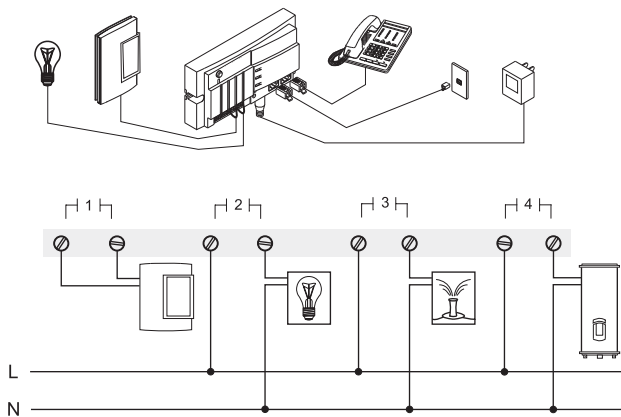

*COMPATIBLE WITH THE FOLLOWING AUBE THERMOSTATS:  
TH115, TH144 & TH146 Series*

**SPECIFICATIONS**

**POWER SUPPLY**

9 VAC / 60Hz (adapter and phone cable included)

**OUTPUTS**

Universal relay output  
5 A @ 30 VAC inductive P.F. 0.4  
10 A @ 30 VAC resistive  
10 A @ 120/240 VAC resistive (electrical box req.)

**DIMENSIONS**

69 x 137 x 31 mm / 2.7 x 5.4 x 1.2 inches

**INSTALLATION**

**FEATURES**

**Universal outputs** (4) work with thermostats and household devices requiring dry contacts

**Connects directly** to existing phone line

**Works with home / cell phones** and is compatible with answering machines

**One-touch buttons** enable manual override of controller output status

**LEDs** show output status

**Programmable ring setting** enables user to select number of rings (1 to 9) before controller answers