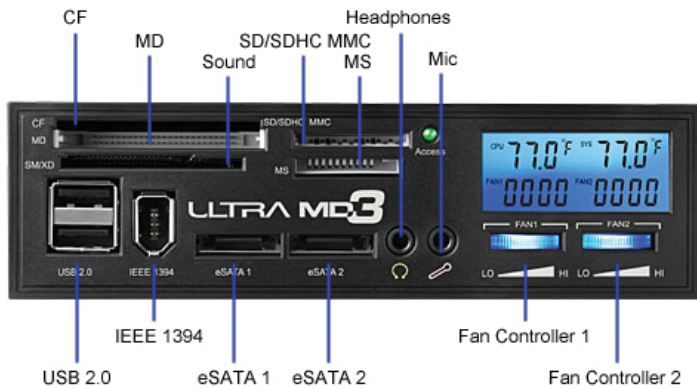

MD3 Media Dashboard

The Ultra Media Dashboard is a multi-function device designed to fit in 5.25" drive bays and add more convenience to your PC. It provides convenient front cable connections for USB, Firewire and Audio. The 5.25" bay model adds a media card reader and SATA connectors, and LCD fan controller display. -- It's the perfect access solution for all kinds of PC peripherals!"

Multi Function Interface

Features

- 5.25" Multi-Function Interface:
- Interface:
 - 2 USB 2.0 Ports
 - USB 1.1/2.0 Hi/Low Speed Support
 - 1 IEEE 1394 Port
 - 1394a Support
 - 1- LCD Display
 - Temperature Display Fan Status
 - 2 Fan Speed Controllers
 - Stereo MIC Input / Headphone Output Ports
 - 2 eSATA Ports
 - All-in-One Media Card Reader
- No additional Power Needed
- Supports most sound cards

Specifications

- Dimensions: 89 x 149 x 47mm (LxWxH)
- Weight: 260g / Poids:
- Temperature:
 - Operating 0-70C;
 - Non-Operating -40 - 70 C
- Display: Green LED for media indication
- Connector Interface:
 - 1 IEEE1394 Port
 - 4 USB 2.0 Ports
 - 2 Audio 3.5mm
 - 1 Coaxial S/PDIF Port
 - 4 eSATA Ports
- Supports: Windows 98/ME/2000/XP/Vista.