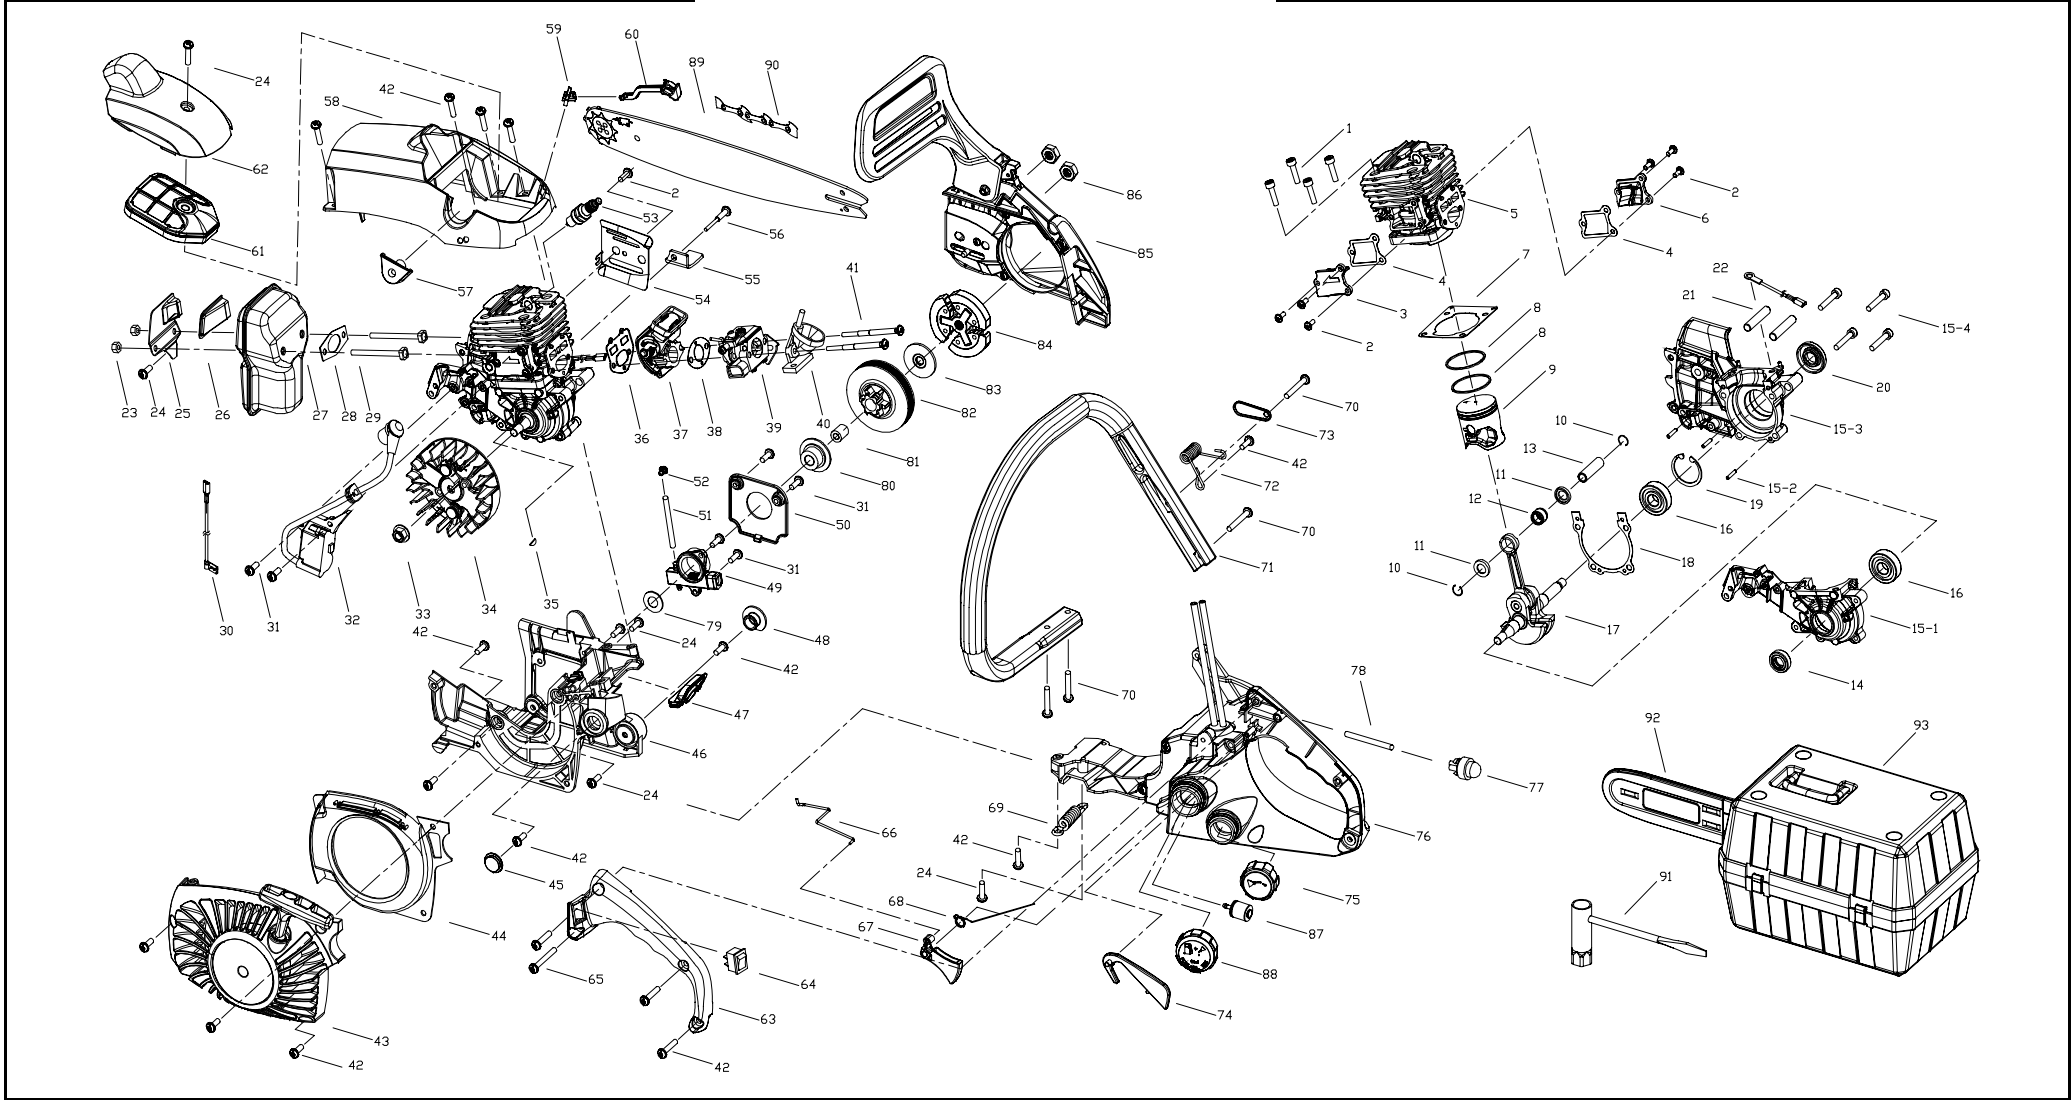

SERVICE SPARE PARTS LIST

SPECIFY MODEL NO. WHEN ORDERING PARTS	
40cc Gas Chain Saw	
MODEL NO.	MS4016PAVCC/41AY06PR966

DATE	REVISED DATE	PAGE
1/26/2005	N/A	1/2

SERVICE SPARE PARTS LIST

SPECIFY MODEL NO. WHEN ORDERING PARTS				DATE				REVISED DATE				PAGE			
40cc Gas Chain Saw				1/26/2005				N/A				2/2			
MODEL NO.		MS4016PAVCC/41AY06PR966													