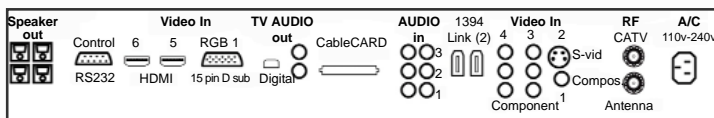

Input / Output Array