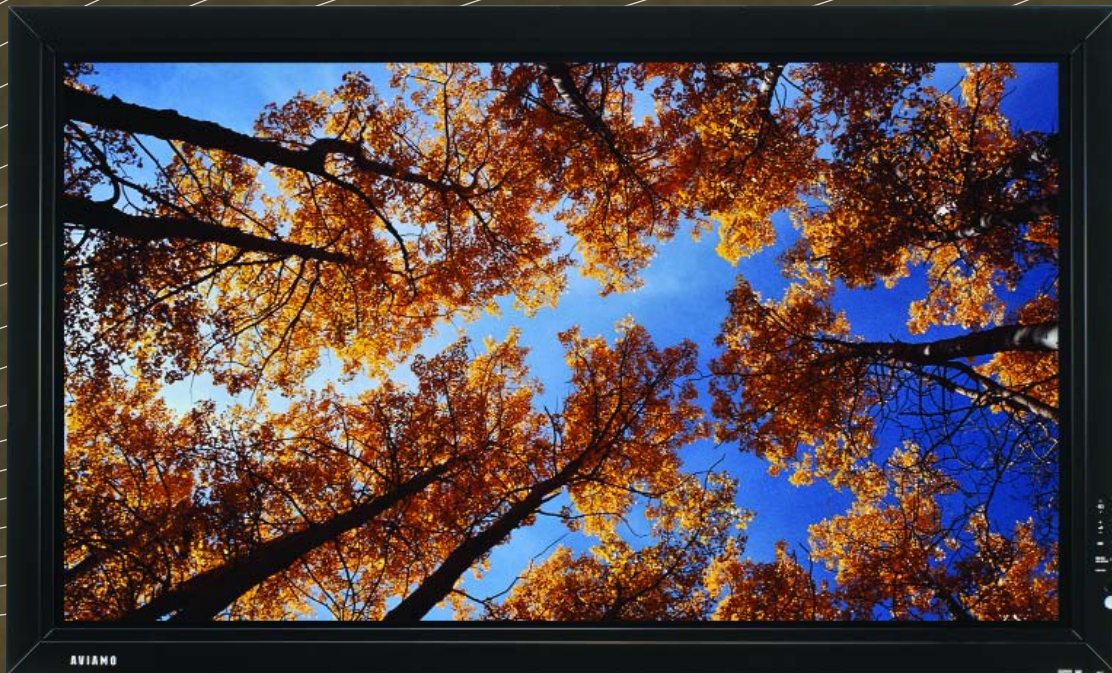

## The AVIAMO™ P65FT00AUB 65" Full HD 1080p Plasma Display

**Introducing the 65" AVIAMO 1080p Plasma Display from Fujitsu.** This new model combines the ultimate in aesthetic elegance and refinement with today's most advanced image-enhancing capabilities. With its rich contours and stylish cosmetics designs, this display would not be out of place in a museum of modern art, and with its leading edge *AVIAMO* image processing it virtually redefines flat-panel picture quality as well. And because 1080p processing is integrated into every step of image reproduction, and features all digital-to-digital conversion from signal capture to onscreen display, image quality is literally as good as it gets, from both current video sources and future high-definition formats.