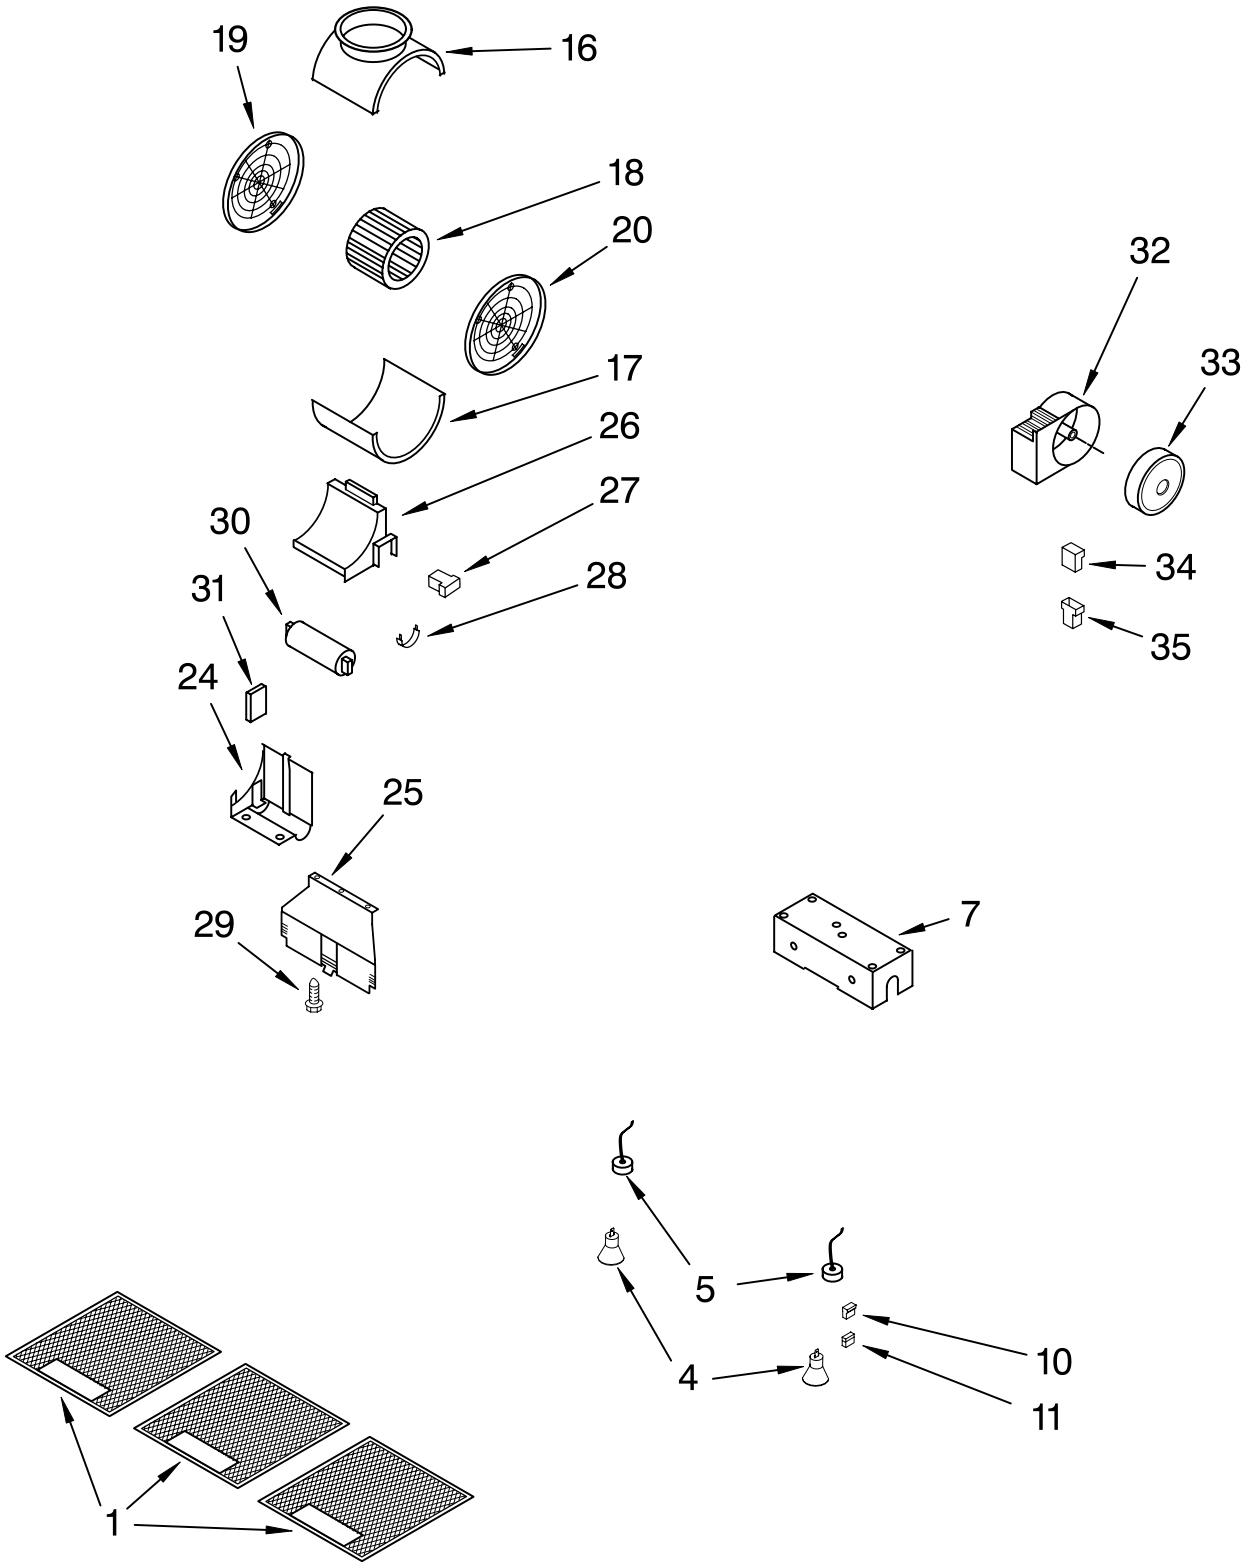

VENTILATION PARTS

For Models: KHTU705RSS0, KHTU765RSS0
(Stainless) (Stainless)

FOR ORDERING INFORMATION REFER TO PARTS PRICE LIST

VENTILATION PARTS

For Models: KHTU705RSS0, KHTU765RSS0
(Stainless) (Stainless)

Illus. No.	Part No.	DESCRIPTION
1		Filter, Grease
	8191039	30" (2)
	8191043	36" (3)
4	8191031	Bulb, 20W
5	8190542	Holder, Bulb
7	8191032	Cover, Light (2)
10	4360161	Connector, Male
11	4360162	Connector, Female
16	8190389	Housing, Upper
17	8190387	Housing, Lower
18	8190390	Motor, Blower
19	8190388	Support, Motor-SX
20	8190391	Support, Motor-DX
24	8190383	Cover, Wire
25	8191023	Bracket, Mounting
26	8190392	Cover, Wire
27	8190393	Connector
28	8190386	Cover, Wire
29	8190582	Screw (2)
30	8190385	Capacitor
31	8190384	Cover, Box
32	8191022	Support
33	8190410	Transformer
34	8190409	Connector, Female
35	8190408	Connector, Male

OPTIONAL PARTS NOT INCLUDED

		Trim, Front
	8212461	30" Biscuit
	8212462	30" White
	8212463	30" Black
	8212464	30" Stainless Pro
	8212465	30" Meteorite Pro
	8212466	36" Biscuit
	8212467	36" White
	8212468	36" Black
	8212469	36" Stainless Pro
	8212470	36" Meteorite Pro