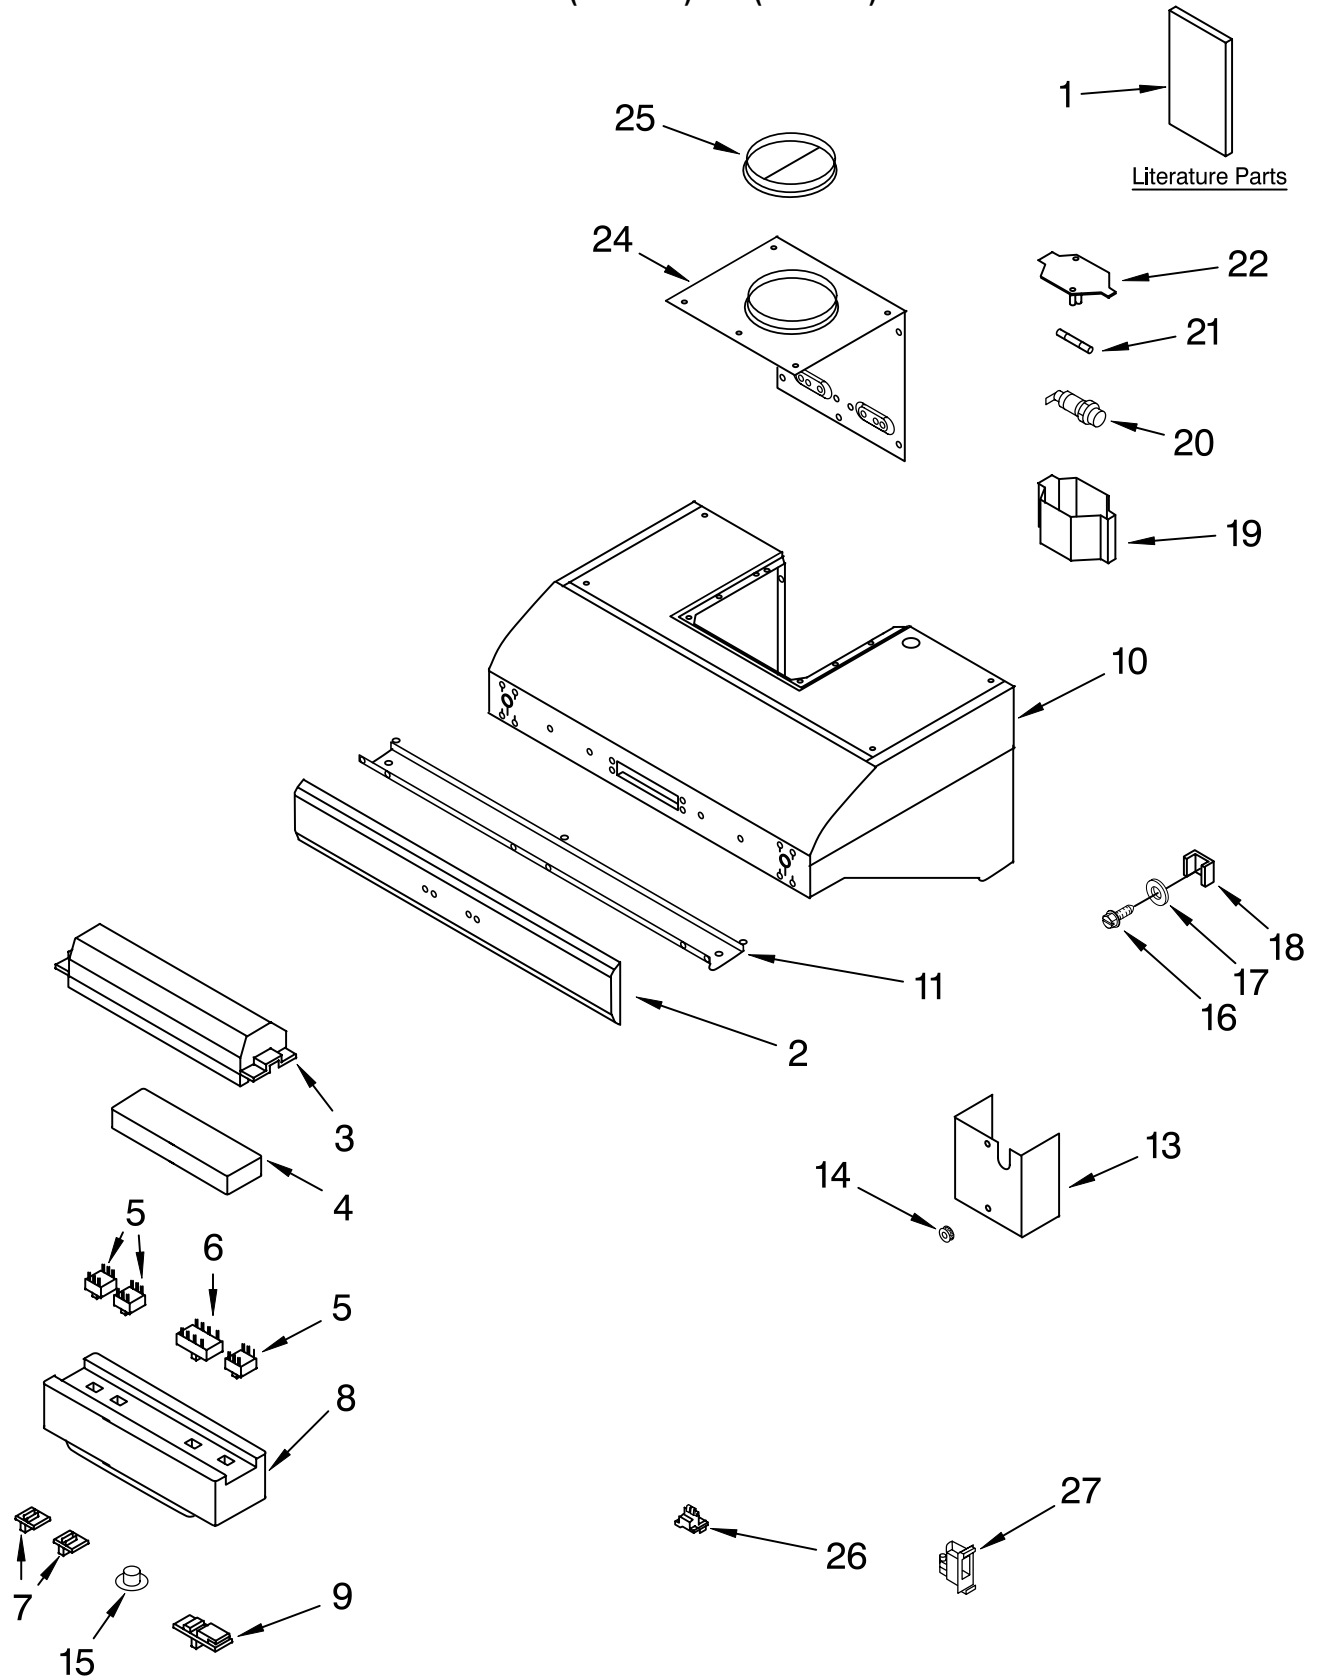

HOOD PARTS
For Models: KHTU705RSS0, KHTU765RSS0
(Stainless) (Stainless)

30" or 36" RANGE HOOD

FOR ORDERING INFORMATION REFER TO PARTS PRICE LIST

HOOD PARTS

For Models: KHTU705RSS0, KHTU765RSS0
(Stainless) (Stainless)

Illus.	Part	
No.	No.	DESCRIPTION
1		Literature Parts
	8191029	Owners Manual
	8191028	Wiring Diagram
2		Trim, Decorative
	8191030	30"
	8191041	36"
3	8189624	Cover, Switch
4	8190566	Support, Switch
5	8189621	Switch, On/Off
6	8189622	Switch, Motor
7	8189618	Button, On/Off
8	8191040	Box, Control
9	8189620	Button, Mtr Speed
10		Casing Assembly (Not Serviced)
11		Support, Filter
	8191038	30"
	8191042	36"
13	8189614	Box, Wiring
14	4360062	Clamp-Stran Relief
15	4360028	Lens, Indicator
16	4360006	Screw (2)
17	4360005	Washer (2)
18	4360146	Nut, Grnd Guide(2)
19	8191033	Cover, Term Board
20	8191034	Block, Fuse
21	8191035	Fuse
22	8191036	Base, Terminal Cov
24	8191037	Cover, Blower
25	8190358	Damper
26	8190381	Connector
27	8191006	Connector, Wire

Illus. No.	Part No.	DESCRIPTION
1		Filter, Grease
	8191039	30" (2)
	8191043	36" (3)
4	8191031	Bulb, 20W
5	8190542	Holder, Bulb
7	8191032	Cover, Light (2)
10	4360161	Connector, Male
11	4360162	Connector, Female
16	8190389	Housing, Upper
17	8190387	Housing, Lower
18	8190390	Motor, Blower
19	8190388	Support, Motor-SX
20	8190391	Support, Motor-DX
24	8190383	Cover, Wire
25	8191023	Bracket, Mounting
26	8190392	Cover, Wire
27	8190393	Connector
28	8190386	Cover, Wire
29	8190582	Screw (2)
30	8190385	Capacitor
31	8190384	Cover, Box
32	8191022	Support
33	8190410	Transformer
34	8190409	Connector, Female
35	8190408	Connector, Male

OPTIONAL PARTS NOT INCLUDED

		Trim, Front
	8212461	30" Biscuit
	8212462	30" White
	8212463	30" Black
	8212464	30" Stainless Pro
	8212465	30" Meteorite Pro
	8212466	36" Biscuit
	8212467	36" White
	8212468	36" Black
	8212469	36" Stainless Pro
	8212470	36" Meteorite Pro