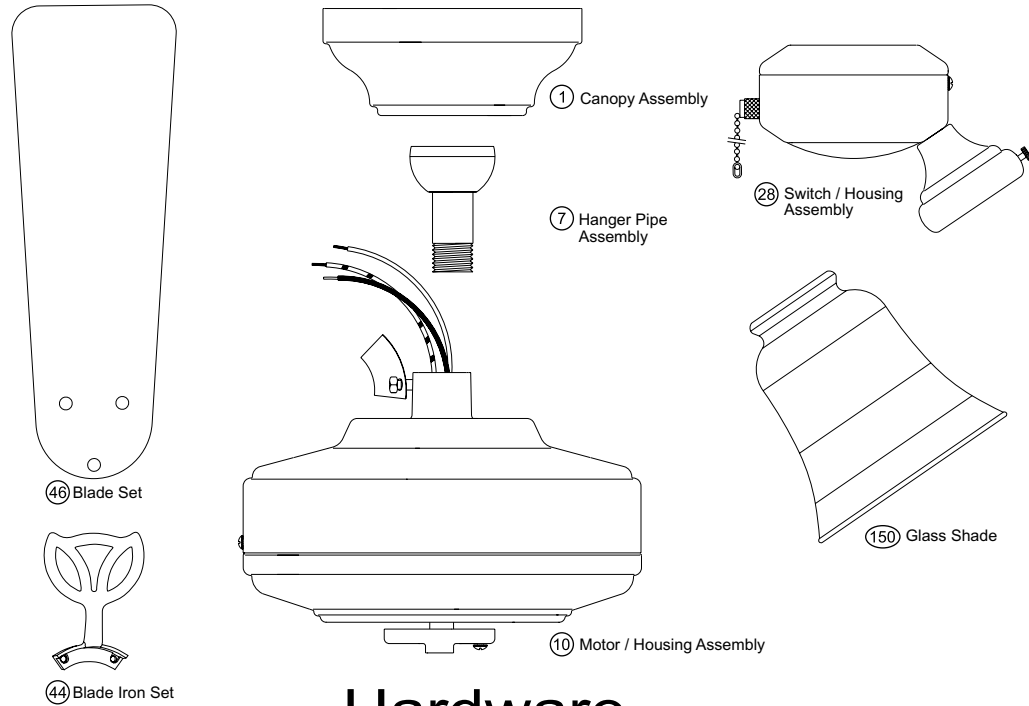

PARTS GUIDE

Using the Parts Guide below, check to make sure all parts are included in the box.
If parts are missing or damaged call 1-888-830-1326.
PLEASE DO NOT RETURN THIS PRODUCT TO THE STORE.

Before installing your fan, record the following information for your records and warranty assistance.

Fan Parts (Not Drawn to Scale)

Model Name _____
Catalog No. _____
Serial No. _____
Date Purchased _____
Where Purchased _____

Missing / Broken Parts:
Call 1-888-830-1326

1. **Fan does not work:**
1. Reference the Trouble Shooting guide in your Instruction Manual.
  2. Call your Local Service Center.
  3. Call Technical Support at 901-248-2222.

For additional information on:
Hunter Products • Trouble Shooting
Dealer Location • Service Center Locator
Call 1-800-448-6837
www.hunterfan.com

**FOR USE BY AUTHORIZED
HUNTER SERVICE CENTERS ONLY**