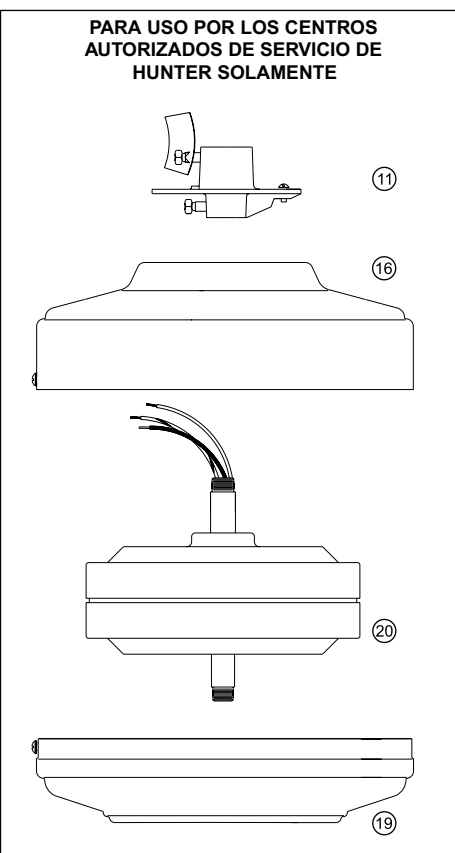

Nombre del modelo _____

No. de catlogo _____

No. de serie _____

Fecha de compra _____

Lugar donde se compr _____

Si alguna pieza falta o est rota:
Llame al telefono 1-888-830-1326

Si el ventilador no funciona:
1. Consulte la gua de localizacin de fallas en su manual de instrucciones.
2. Llame a su centro local de servicio.
3. Llame al telefono 901-248-2222 para obtener asistencia tcnica.

Para informaciones adicionales acerca de:
Productos Hunter • Localizacin de fallas
Localizacin de distribuidores
Localizacin de centros de servicio
Llame al telefono 1-800-448-6837
www.hunterfan.com

**PARA USO POR LOS CENTROS
AUTORIZADOS DE SERVICIO DE
HUNTER SOLAMENTE**