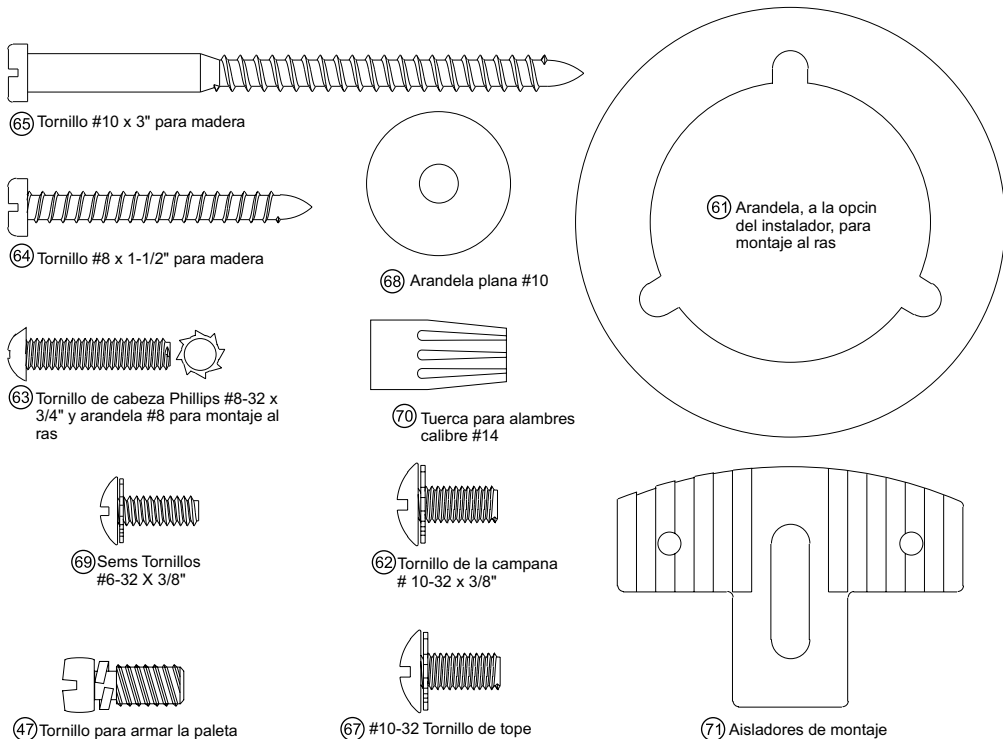

Herrajes (dibujados a escala)

Lista de piezas