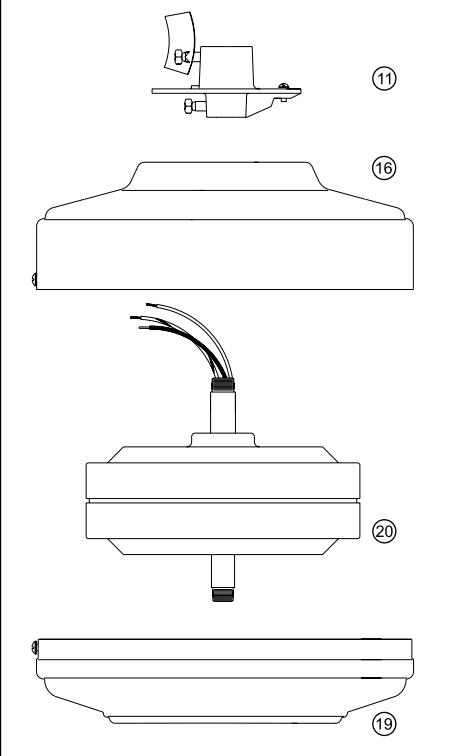

PARTS GUIDE

Using the Parts Guide below, check to make sure all parts are included in the box.
If parts are missing or damaged call 1-888-830-1326.
PLEASE DO NOT RETURN THIS PRODUCT TO THE STORE.

Before installing your fan, record the following information for your records and warranty assistance.

Fan Parts (Not Drawn to Scale)

Model Name _____
Catalog No. _____
Serial No. _____
Date Purchased _____
Where Purchased _____

Missing / Broken Parts:
Call 1-888-830-1326

1. **Fan does not work:**
1. Reference the Trouble Shooting guide in your Instruction Manual.
  2. Call your Local Service Center.
  3. Call Technical Support at 901-248-2222.

For additional information on:
Hunter Products • Trouble Shooting
Dealer Location • Service Center Locator
Call 1-800-448-6837
www.hunterfan.com

**FOR USE BY AUTHORIZED
HUNTER SERVICE CENTERS ONLY**

Hardware (Drawn to Scale)