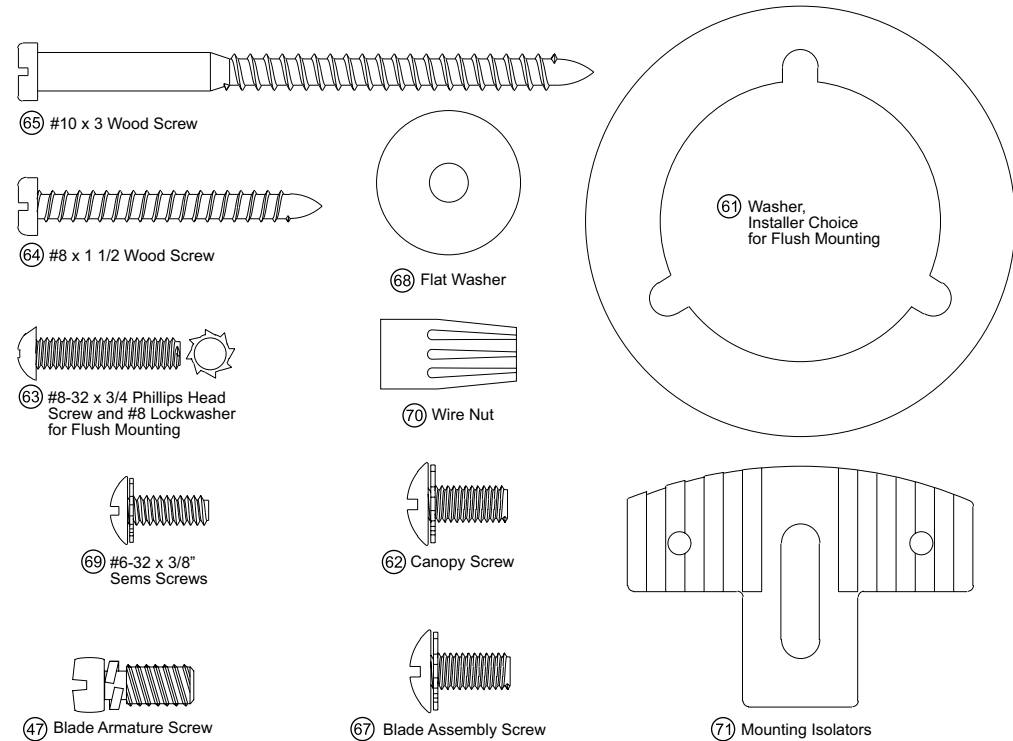

Hardware (Drawn to Scale)

Item #	Item Name	Qty	Model #	20431	20437
			Asm. Dwg. #	92885-05	92885-06
			Finish	Brushed Nickel	French Country
Part #	Part #	Part #			
1	Canopy Assembly	1	93414-00-803	93414-00-809	
2	* Hanger Bracket Assembly	1	74090-02-000	74090-02-000	
3	* Canopy	1	92697-01-214	92697-01-260	
7	Hanger Pipe Assembly	1	74229-03-214	74229-24-260	
10	Motor/Housing Assembly	1	92885-00-854	92885-00-855	
11	Hanger Adaptor	1	83783-01-119	83783-01-132	
12	* Screw, Set	2	03009-01-000	03009-01-000	
16	Housing, Top	1	84428-01-214	84428-01-260	
19	Cover, Bottom	1	92797-01-214	92797-01-260	
20	Motor Assembly	1	84169-07-000	84169-07-000	
23	* Switch Housing Mounting Plate	1	73965-01-000	73965-01-000	
24	* Screw, 6-32, 100 Degrees Countersink	3	74516-13-133	74516-13-133	
26	* Screw, Machine	3	74508-36-133	74508-36-133	
32	* Plug Connector, Male	1	64021-01-000	64021-01-000	
47	Screw, Blade Iron Armature	11	63755-04-232	63755-04-232	
28	Switch/Housing Assembly	1	93209-09-000	93209-17-000	
30	* Switch Housing, Upper	1	84416-01-214	84416-01-260	
31	* Switch Housing, Lower	1	84418-01-214	84418-01-260	
33	* Plug Connector, Female	1	64020-01-000	64020-01-000	
34	* Capacitor, Start	1	74132-01-000	74132-01-000	
35	* Capacitor, Run	1	74133-05-000	74133-05-000	
36	* Switch, Fan Speed Pull Chain	1	63784-02-000	63784-02-000	
37	* Switch, Reverse Assembly	1	64302-01-000	64302-02-000	
38	* Break Away Connector	2	73384-01-000	73384-01-000	
39	* Switch, Light Pull Chain	1	08173-04-000	08173-04-000	
130	* Screw, Reversing Switch	2	03492-01-133	03492-01-133	
141	* Socket Assembly	3	64018-01-000	64018-01-000	
145	* Globe Fitter	3	74180-01-214	74180-01-260	
156	* Screw, Thumb	10	03077-01-133	03077-01-133	
166	* Screw, Socket Assembly	3	06504-01-000	06504-01-000	
167	* Socket Bracket	3	64017-03-000	64017-03-000	
44	Blade Iron Set	1	74143-30-214	74143-30-260	
46	Blade Set	1	74296-17-000	74296-18-000	
60	* Hardware Kit	1	93006-00-863	93006-00-863	
61	Washer, Installers Choice	1	73788-01-000	73788-01-000	
62	Screw, Canopy	3	74510-04-133	74510-04-133	
63	Screw, LP Washer	3	74508-06-232	74508-06-232	
64	Screw, Wood	2	06512-01-000	06512-01-000	
65	Screw, Wood	2	03144-03-000	03144-03-000	
67	Screw, Blade Assembly	16	03482-01-000	03482-01-000	
68	Washer, Flat	4	06301-01-000	06301-01-000	
69	Screw, Machine, 6-32	9	74506-36-133	74506-36-133	
70	Wire Nut	4	05172-01-000	05172-01-000	
71	Mounting Isolator	2	74135-01-000	74135-01-000	
75	* Balancing Kit	1	07570-01-000	07570-01-000	
91	* Parts Guide	1	98000-01-018	98000-01-018	
101	* Owners Manual (English)	1	41343-01-000	41343-01-000	
102	* Owners Manual (Spanish)	1	41343-02-000	41343-02-000	
120	* Site Prep Guide (English)	1	41278-01-000	41278-01-000	
121	* Site Prep Guide (Spanish)	1	41278-02-000	41278-02-000	
150	Globe/Shade	3	73560-03-000	73560-01-000	
155	* Silencer Band	3	07538-01-000	07538-01-000	