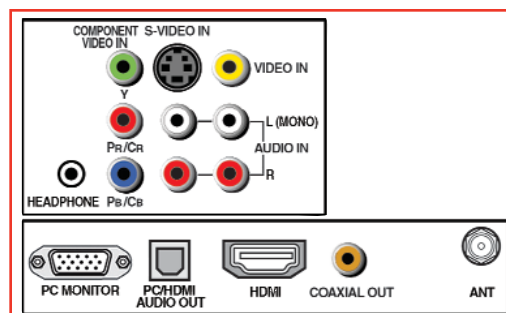

DVD

Playable Disc Types*	DVD/DVD-R/DVD-RW/ CD/CD-R/CD-RW/VCD
DivX®/WMA & MP3 Playback*	✓
Digital Picture Zoom	✓
Fast Scan, Slow-Motion	✓
Multi-Camera Angle Select	✓

*Some DVD-R/DVD-RW and CD-R/CD-RW discs may be incompatible due to laser pick up and disc design. CD-R/CD-RW discs must be recorded using CD-DA method for CD audio playback. The DVD player in this TV may not support some MP3/WMA/JPEG/DivX recordings due to differences in recording formats, disc structure, or condition of the disc (use of CD-RW for MP3 files is not recommended). See owner's manual for more information.

**If you decide to wall mount your Toshiba television, always use a UL Listed wall bracket appropriate for the size and weight of the television.

TERMINALS

Inputs	
HDMI™	1
ColorStream® HD Component	1
S-Video	1
RCA-Video	1 rear
L-R Audio	1 rear
RF	1
PC Input	D-Sub 15 with L/R Audio
Outputs	
Digital Audio Out	1 Coaxial (DVD only)
Headphone Jack	1 (rear)

PRODUCT & PACKAGING

VESA® Mounting Holes**	100 mm
Unit Dimensions with stand (WHD) in.	16.81 x 15.79 x 8.15
Unit Dimensions without stand	16.81 x 14.33 x 2.64
Carton Dimensions	21.97 x 22.24 x 7.13
Unit Weight	12.32 lbs
Carton Weight	16.94 lbs
UPC Code	022265001509

for illustrative purposes

<http://www.tacp.toshiba.com> Customer Solutions: 800.631.3811

© Toshiba America Consumer Products, L.L.C.

82 Totowa Road, Wayne, NJ 07470 (2008). All Rights Reserved (1/08.10)

ColorStream is a registered trademark of Toshiba America Consumer Products, L.L.C. VESA is a registered trademark of Video Electronics Standards Association. Dolby and the double-D symbol are registered trademarks of Dolby Laboratories. DTS is a registered trademark and the DTS logos and symbol are trademarks of DTS, Inc. DivX, DivX Certified, and associated logos are trademarks of DivX, Inc. and are used under license. Energy Star is a registered mark owned by the U.S. Government. HDMI, the HDMI logo and High-Definition Multimedia Interface are trademarks or registered trademarks of HDMI Licensing LLC.

Product design and specifications subject to change or modification without notice.