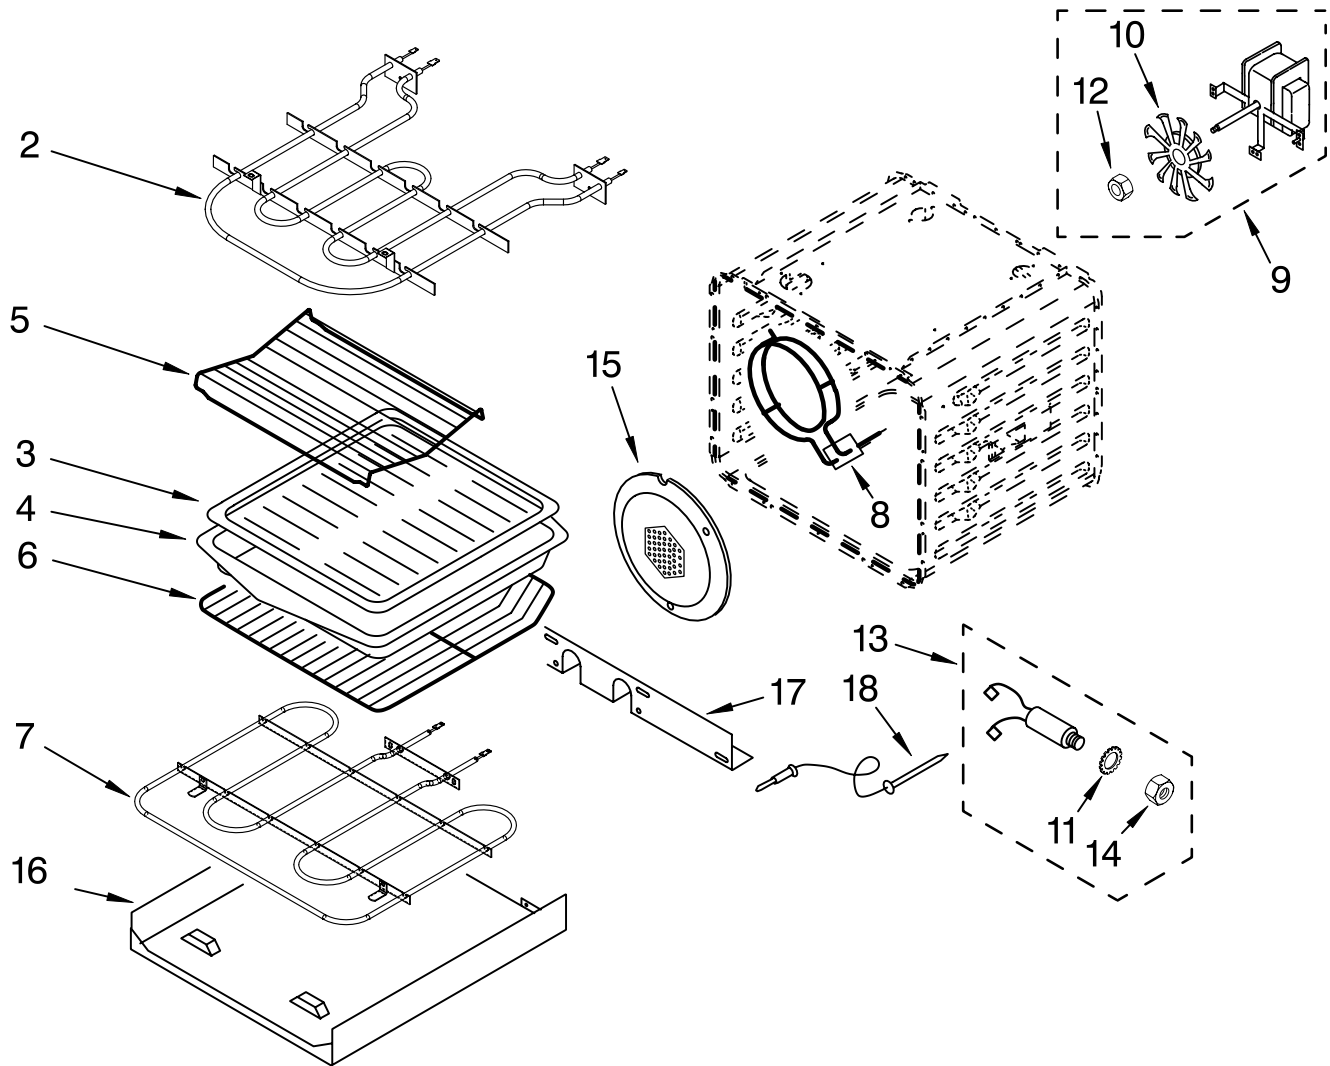

INTERNAL OVEN PARTS

For Models: KEBC167MSS00
(Stainless Steel)

Illus. No.	Part No.	DESCRIPTION	Illus. No.	Part No.	DESCRIPTION	Illus. No.	Part No.	DESCRIPTION
2	8301514	Element, Broil	8	4452157	Element, Convect.	14	4448881	Hex Nut
	4449154	Screw		4449154	Screw	15	4448418	Cover, Fan
3	3147563	Grill, Broiler	9	4451583	Motor Convection		4449154	Screw
4	3147845	Pan, Broiler		4449154	Screw	16	8300799	Tray, Hidden Bake
5	3181534	Rack, Roasting	10	4452226	Blade, Fan	17	8300800	Cover, Hidden Bake
6	8300796	Rack, Oven	11	4448882	Lock Washer		4449809	Screw
7	8300204	Element, Bake	12	4452227	Nut	18	4448948	Meat Probe
	4449154	Screw	13	4451355	Jack, Meat Probe			

FOR ORDERING INFORMATION REFER TO PARTS PRICE LIST