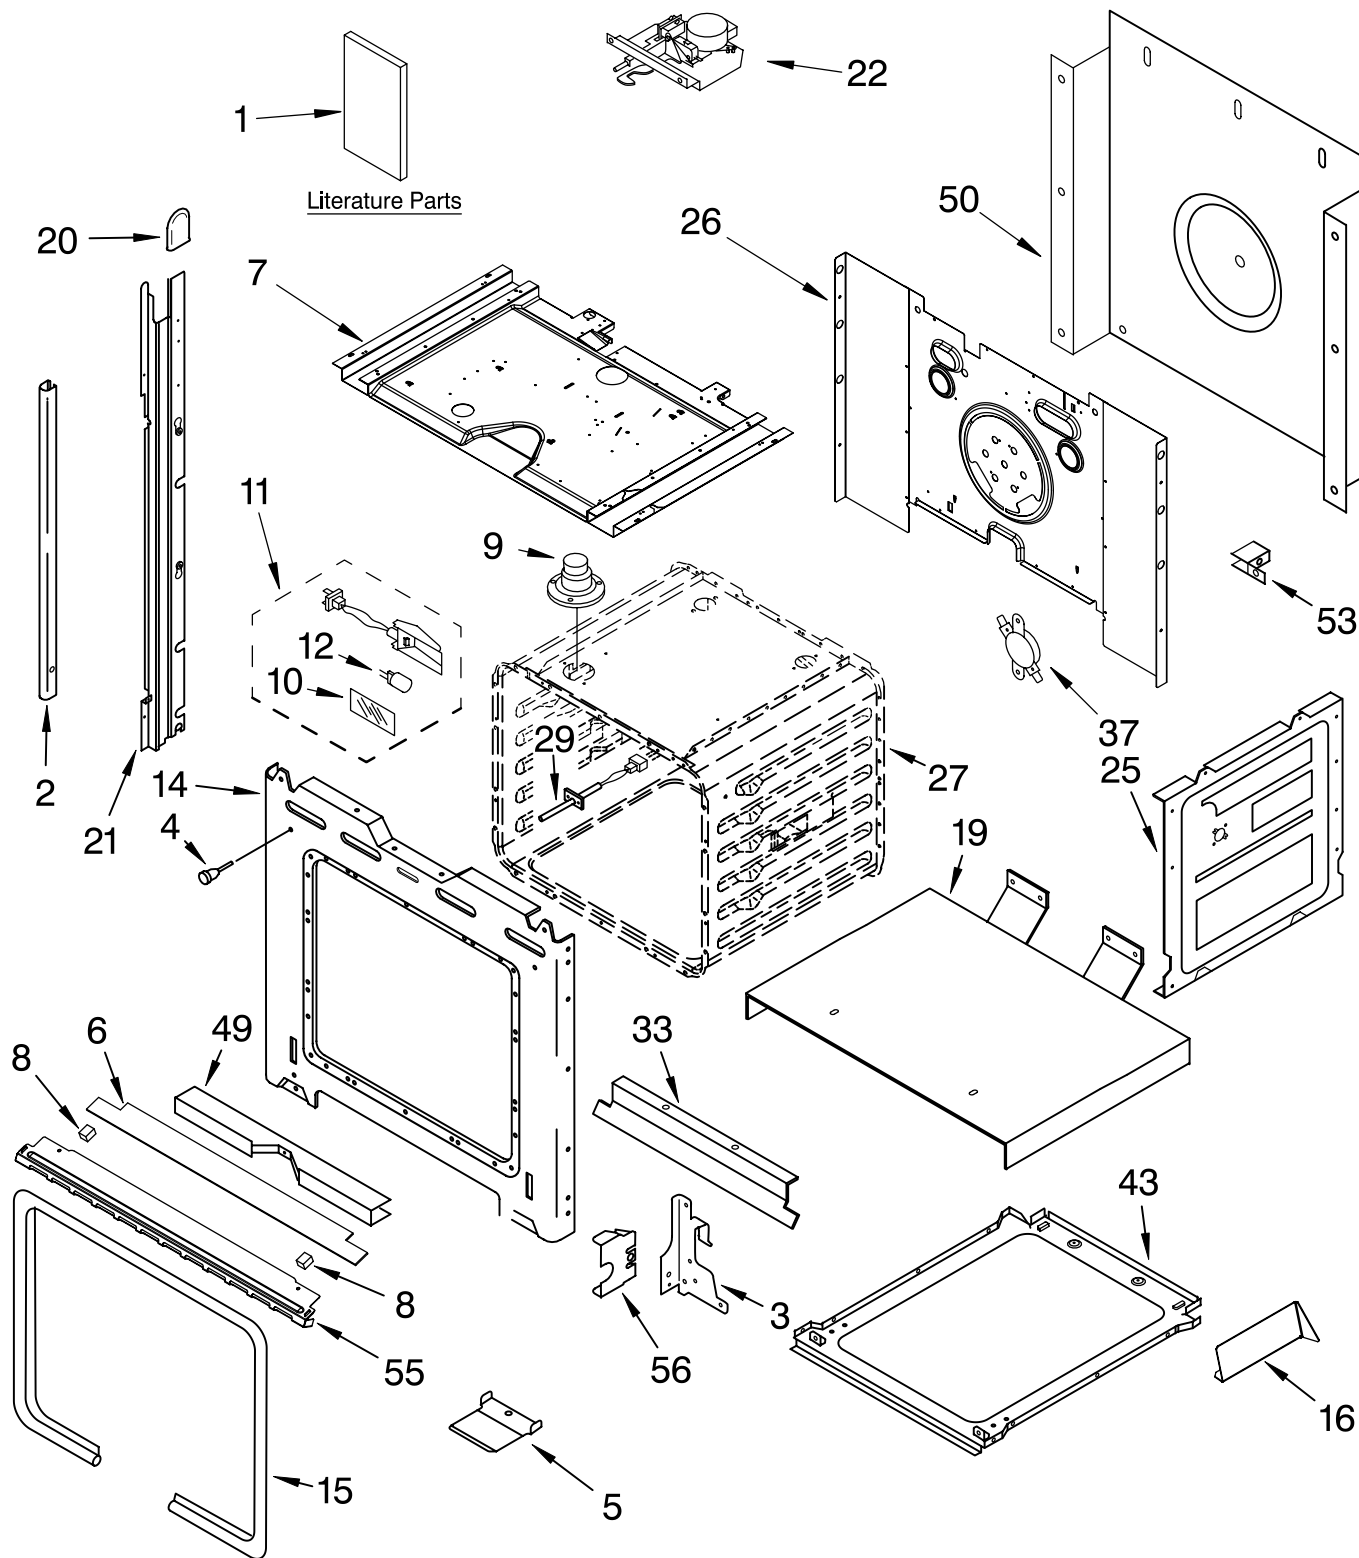

OVEN PARTS

For Models: KEBC167MSS00
(Stainless Steel)

36" BUILT-IN
ELECTRIC OVEN
THERMAL CONVECTION

FOR ORDERING INFORMATION REFER TO PARTS PRICE LIST

OVEN PARTS

For Models: KEBC167MSS00
(Stainless Steel)

Illus. No.	Part No.	DESCRIPTION
NOTE: The screws and nuts required to attach a part are listed immediately following that part.		
1		Literature Parts
	LIT8301807	Installation Instructions
	LIT8302334	Use & Care Guide (Oven)
	LIT8301808	Tech Sheet
	LIT4449264	Easy Set Guide
	LIT8302333	Installation/Undercounter
	LIT3191638	Safer Cooking Tips
2		Trim, Side
	4452079	(Right Hand)
	4452080	(Left Hand)
	694091	Screw
3		Hinge Receiver
	4455605	Left Hand
	4455606	Right Hand
4		Bumper, Door
5		Deflector, Vent Box
6	8300154	Insulation
7	8301784	Top, Chassis
	4449809	Screw

Illus. No.	Part No.	DESCRIPTION
8	4452490	Spacer, Foam
9	4452158	Tube, Vent
	3196176	Screw
10	4452163	Lens, Light
11	4448972	Oven Light Assy
	4449748	Screw
12	4452164	Bulb, Light
14	8300150	Frame, Front
	4449040	Screw
	4450118	Nut
15	8300142	Gasket, Door
16		Bracket, Deflector
	8302338	R.Hand
	8302339	L.Hand
	3400805	Screw (2)
19	8300184	Support, Insulation
	4449809	Screw
20	4451605	Cap, Spacer
21		Rail, Side
	4450579	Right Side
	4450580	Left Side
	4448444	Grommet
	4449154	Screw
22	8302474	Latch, Motorized
25	4455641	Side, Chassis (R.H. & L.H.)
	4449809	Screw

Illus. No.	Part No.	DESCRIPTION
26	8302199	Back, Chassis
	4449809	Screw
27		Liner, Oven (Not serviceable)
29	4455636	Sensor
	4449154	Screw
33	8301780	Deflector, Vent
37	4451442	Thermostat (TOD) (Temp.) SPST
43	8302327	Base, Chassis
49	4448933	Retainer, Gasket
	4449154	Screw
50	4451747	Cover, Back
	4449809	Screw
53	4449845	Support, Bracket
	4449809	Screw
55	8301788	Trim, Bottom
56	4452152	Bracket, Mounting Bottom Trim