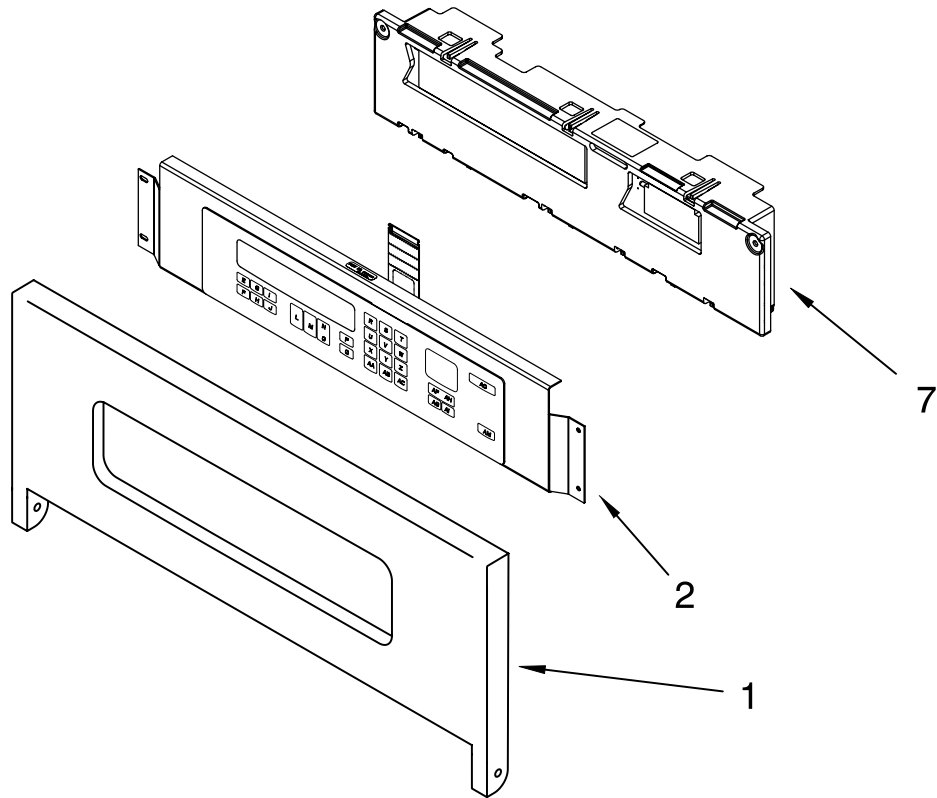

CONTROL PANEL PARTS

For Models: KEBC167MSS00
(Stainless Steel)

<u>Illus. No.</u>	<u>Part No.</u>	<u>DESCRIPTION</u>

NOTE: The screws and nuts required to attach a part are listed immediately following that part.

1	8301226	Panel, Control
2	8301236	Switch Membrane
7	8302322	Assy, Control
	4449745	Screw

FOR ORDERING INFORMATION REFER TO PARTS PRICE LIST