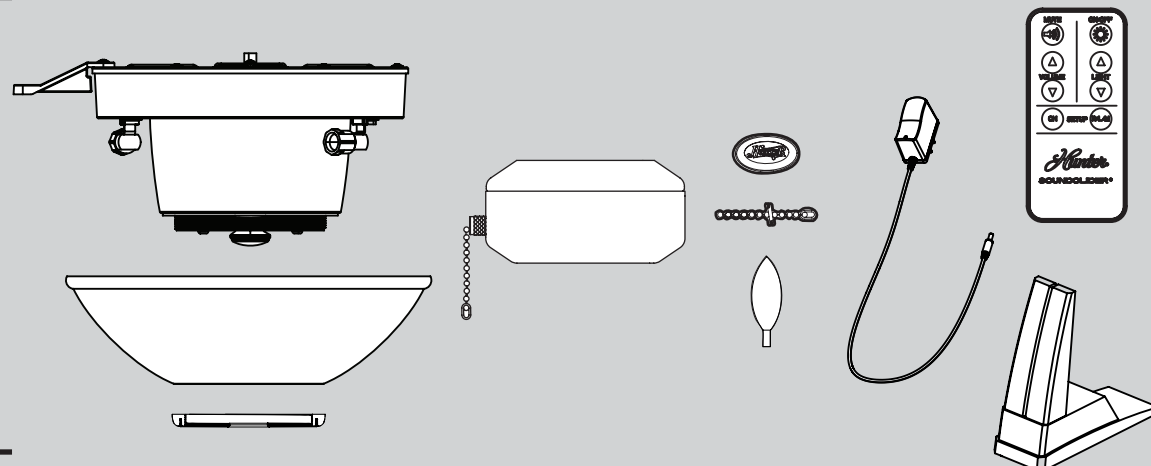

Fan Parts

(Not Drawn to Scale)

-  x 1
-  x 2
-  x 4
-  x 2
-  x 3
-  x 4
-  x 1
-  x 4
-  x 11
-  x 16
-  x 16
-  x 3
-  x 3
-  x 1
-  x 4

Hanger Bracket Assembly

Blade Assembly

Light/ Speaker Assembly

PARTS GUIDE

Parts List		Model #	21623
		Asm. Dwg. #	99251-01
		Finish	New Bronze
Item Name	Qty	Part #	
* Hanging System Kit	1	98135-08	
Ceiling Plate			
Canopy			
Canopy Trim Ring			
Hanger Ball / Downrod Assembly			
Setscrew			
Low Profile Washer			
Canopy Screw			
Wood Screw			
Flat Washer			
Mounting Isolator			
* Screw, Low Profile			
Switch Housing Assembly	1	99261-08	
Light/Speaker Assembly	1	99174-02	
Globe/Shade	1	87849-04	
Finial	1	88921-02	
Maestro™	1	89001-01	
AC Adaptor	1	77318-01	
Remote Control Assembly	1	89005-01	
Blade Iron Set	1	98832-05	
Blade Set	1	76697-82	
Screw, Blade Iron Armature	11	63755-06	
Hardware Kit	1	99251-00-860	
Blade Grommet			
Blade Assembly Screw			
Screw, Machine, 6-32			
Wire Connector			
Screw, Switch Housing Assembly			
Balancing Kit	1	07570-01	
Pull Chain Pendant	1	74393-08	
Pull Chain	1	63756-30	
Pull Chain Guide	1	88973-01	
Light bulb / Bulb	3	77646-03	