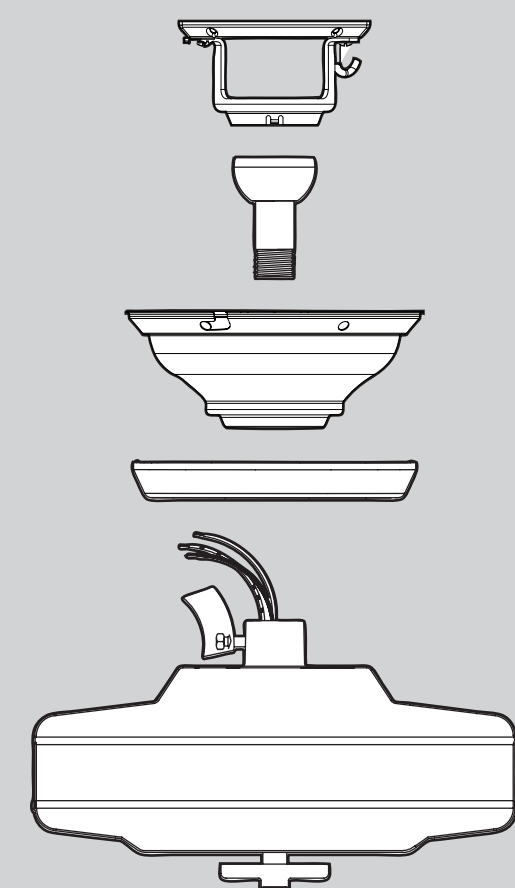

Fan Parts

(Not Drawn to Scale)

-  x 1
-  x 2
-  x 4
-  x 2
-  x 3
-  x 4
-  x 1
-  x 4
-  x 11
-  x 16
-  x 16
-  x 3
-  x 3
-  x 1
-  x 4

Hanger Bracket Assembly

Blade Assembly

Light/ Speaker Assembly

PARTS GUIDE

Hunter

Using this Parts Guide, make sure all parts are included in the box. If parts are missing, DO NOT RETURN

THIS ITEM TO THE STORE, call 888-830-1326 for assistance.

THIS PARTS GUIDE IS FOR REFERENCE ONLY. REFER TO THE INSTALLATION MANUAL FOR FULL ASSEMBLY INSTRUCTIONS.

Parts List		Model #	21623
		Asm. Dwg. #	99251-01
		Finish	New Bronze
Item Name	Qty	Part #	
* Hanging System Kit	1	98135-08	
Ceiling Plate			
Canopy			
Canopy Trim Ring			
Hanger Ball / Downrod Assembly			
Setscrew			
Low Profile Washer			
Canopy Screw			
Wood Screw			
Flat Washer			
Mounting Isolator			
* Screw, Low Profile			
Switch Housing Assembly	1	99261-08	
Light/Speaker Assembly	1	99174-02	
Globe/Shade	1	87849-04	
Finial	1	88921-02	
Maestro™	1	89001-01	
AC Adaptor	1	77318-01	
Remote Control Assembly	1	89005-01	
Blade Iron Set	1	98832-05	
Blade Set	1	76697-82	
Screw, Blade Iron Armature	11	63755-06	
Hardware Kit	1	99251-00-860	
Blade Grommet			
Blade Assembly Screw			
Screw, Machine, 6-32			
Wire Connector			
Screw, Switch Housing Assembly			
Balancing Kit	1	07570-01	
Pull Chain Pendant	1	74393-08	
Pull Chain	1	63756-30	
Pull Chain Guide	1	88973-01	
Light bulb / Bulb	3	77646-03	