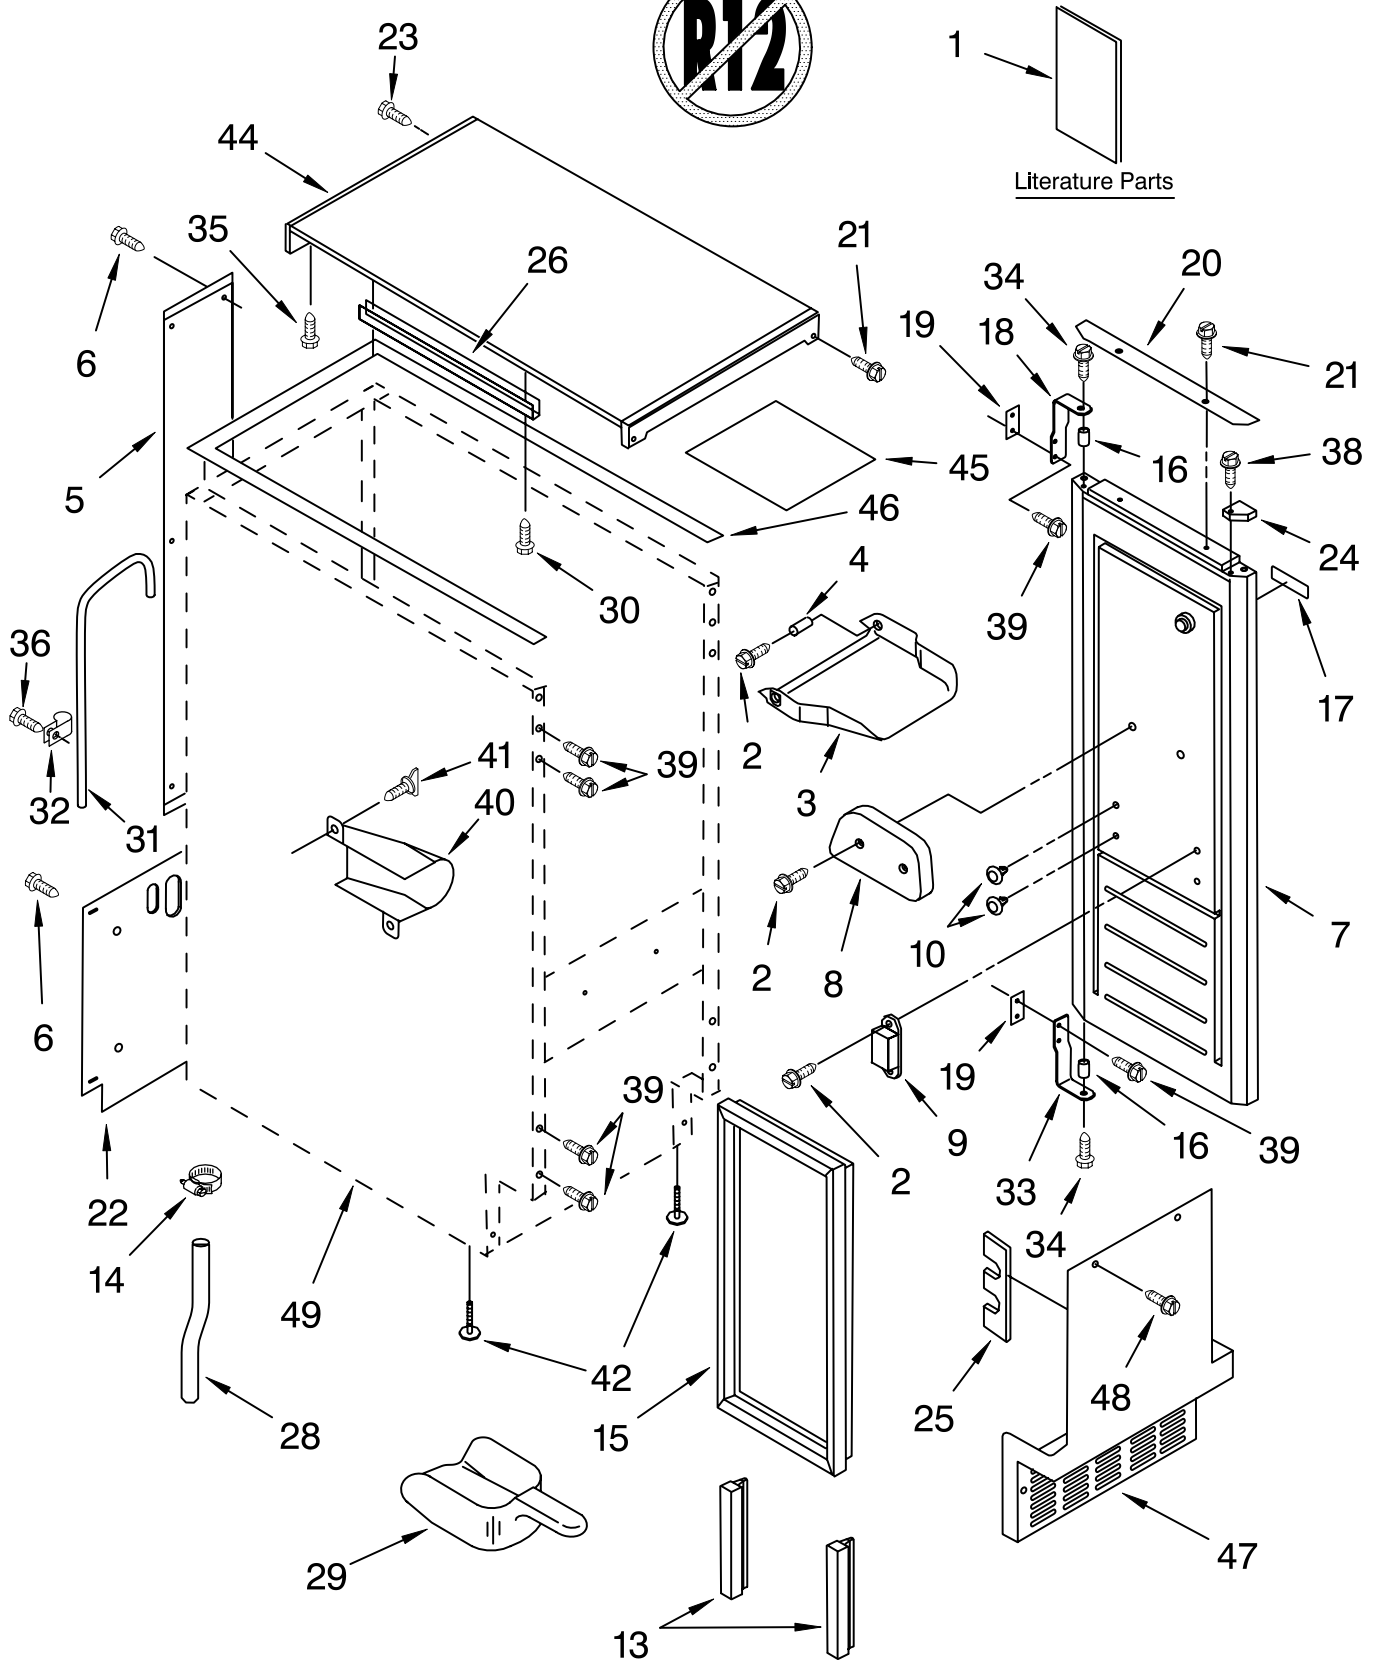

# CABINET LINER AND DOOR PARTS

For Models: KUIS155HPW4, KUIS155HPB4  
(WHITE) (BLACK)

ICE CUBE  
MAKER

**KitchenAid®**

FOR ORDERING INFORMATION REFER TO PARTS PRICE LIST