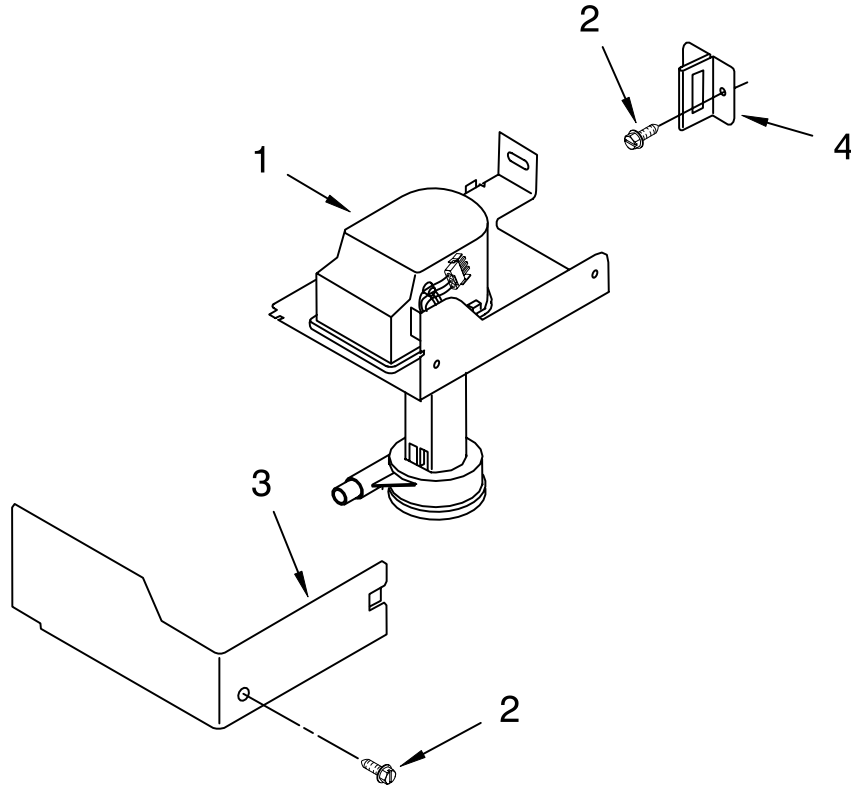

PUMP PARTS

For Models: KUIS155HPW4, KUIS155HPB4
(WHITE) (BLACK)

<u>Illus. No.</u>	<u>Part No.</u>	<u>DESCRIPTION</u>
1	2217220	Pump, Water (Complete)
2	3400884	Screw 8-18 X 5/8
3	2185677	Cover, Pump
4	2185585	Bracket, Connector Assembly

FOR ORDERING INFORMATION REFER TO PARTS PRICE LIST