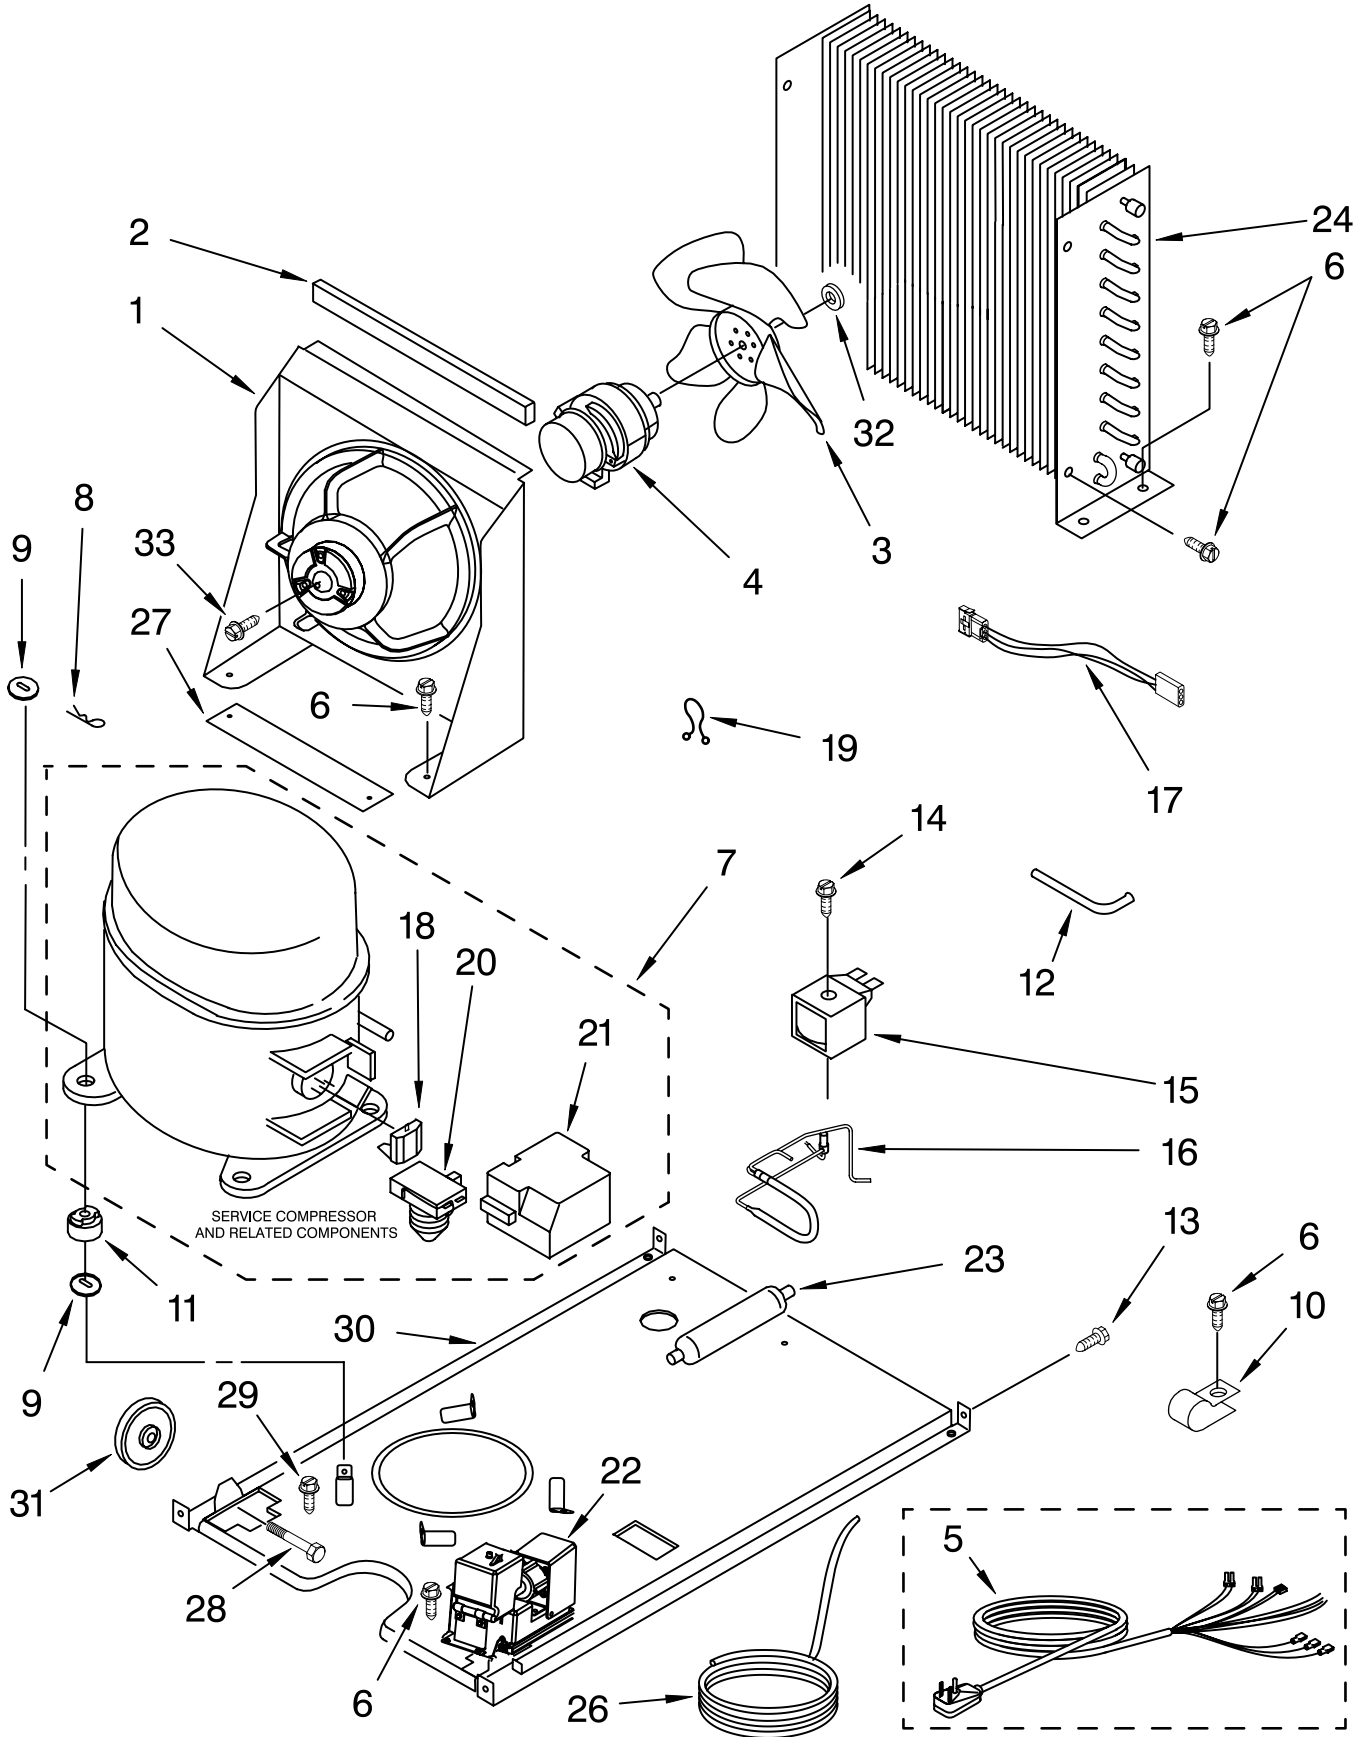

UNIT PARTS

For Models: KUIS155HPW4, KUIS155HPB4
(WHITE) (BLACK)

FOR ORDERING INFORMATION REFER TO PARTS PRICE LIST

UNIT PARTS

For Models: KUIS155HPW4, KUIS155HPB4
(WHITE) (BLACK)

<u>Illus.</u> <u>No.</u>	<u>Part</u> <u>No.</u>	<u>DESCRIPTION</u>
1	2185532	Bracket, Fan Mtg.
2	2185675	Pad, Foam
3	2190685	Blade, Fan
4	2188537	Motor, Fan
5		Wiring Harness, Complete Unit (See #11 On Control Panel Parts Page)
6	304392	Screw 8-18 X 1/2
7	2208370	Compressor
8	A201435	Clip, Mounting
9	A201441	Shim (8)
10	2185960	Clamp (Power Cord)
11	2185965	Grommet (4)
12	2208415	Tube, Process
13	489423	Screw
14	489472	Screw
15	759112	Coil, Solenoid
16	2208413	Valve, Body
17	2187267	Wiring Harness, Condenser Fan
18	2217223	Overload
19	2217322	Twist Loc
20	2217224	Relay, Start
21	2208371	Cover, Terminal
22	2208534	Pump, Drain
23	2209223	Drier
24	2185529	Condenser
26	2208499	Tube, Drainage
27	2185858	Pad, Foam (2)
28	3370389	Screw 10-32X15/16
29	488500	Screw, Ground 8-32 X 3/8
30	2185511	Base, Unit
31	302819	Wheel
32	486692	Nut, Speed
33	489494	Screw 8-32 X 3/4

REFRIGERANT CHARGE

6.5 OZ. (R134A)

FOR ORDERING INFORMATION REFER TO PARTS PRICE LIST