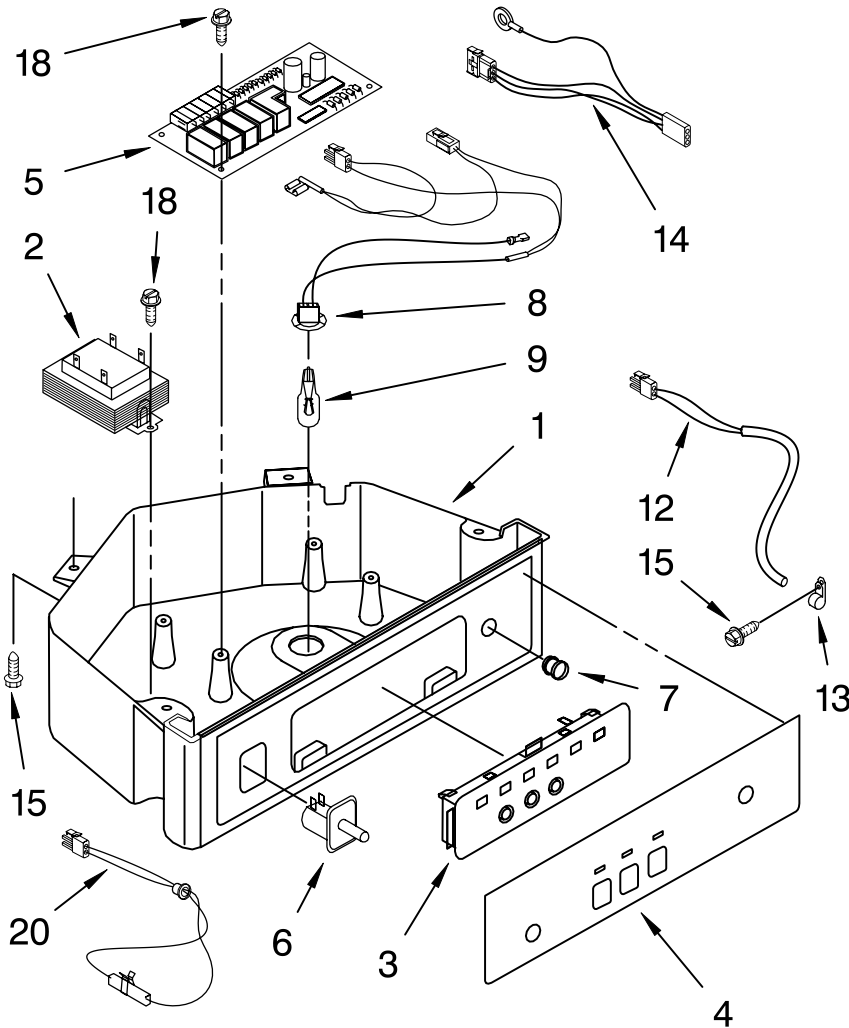

# EVAPORATOR, ICE CUTTER GRID AND WATER PARTS

For Models: KUIS155HPW4, KUIS155HPB4  
(WHITE) (BLACK)

<u>Illus. No.</u>	<u>Part No.</u>	<u>DESCRIPTION</u>
1	2185758	Valve, Complete Water
2	2217286	Tube, Plastic
3	488687	Screw 8-15 X 5/8
4	2185523	Dispenser, Water
5	2217269	Evaporator
6	627018	Nut, Compression
7	841707	Insert, Tube
8	2172593	Tube, Water Fill
9	488660	Nut, Speed
10	836667	Spacer
11	2208539	Fastener, Pushnut
12	489443	Screw
13	2185625	Reservoir, Water Slide
14	2185626	Tube
15	2185673	Hose, Overflow
16	2217310	Guide-Ice, Grid
17	2185615	Bracket, Front and Rear
18	2185611	Bracket, Side Left and Right
19	2185681	Harness, Grid
20	2208533	Tube
21	487627	Ball Sleeve
22	487857	Nut Ball, Sleeve
26	3400886	Screw 8-18 X 1 1/4
28	2185614	Grid Assembly (Complete)
39	2174754	Wire, Grid Cutter
41	2185570	Cover, Grid
42	8281228	Thumbscrew
43	2185624	Reservoir, Water
44	3400884	Screw 8-18 X 5/8
45	2185696	Cap, Drain
46	3400909	Nut, Push-In

# PUMP PARTS

For Models: KUIS155HPW4, KUIS155HPB4  
(WHITE) (BLACK)

<u>Illus. No.</u>	<u>Part No.</u>	<u>DESCRIPTION</u>
1	2217220	Pump, Water (Complete)
2	3400884	Screw 8-18 X 5/8
3	2185677	Cover, Pump
4	2185585	Bracket, Connector Assembly

# CONTROL PANEL PARTS

For Models: KUIS155HPW4, KUIS155HPB4  
(WHITE) (BLACK)

Illus. No.	Part No.	DESCRIPTION
1	2185738	Box, Control
2	2185657	Transformer
3	2185592	Assembly, Switch (ALSO ORDER #4)
4	2208317W	Overlay
5	6100499	P.C. Board
6	2149705	Switch, Plunger
7	2185694	Lens, LED
8	2185692	Wiring Harness Grid/ Light
9	745362	Bulb
10	2185788	Clamp
11	2187286	Wiring Harness, Complete Unit (Includes Power Cord)
12	2217288	Thermostat, Bin
13	2185825	Clamp
14	2185703	Wiring Harness, Main to Pump,
15	3400884	Screw 8-18 X 5/8
18	3400850	Screw 8-16 X 3/8
20	2217289	Thermister, Ice Control