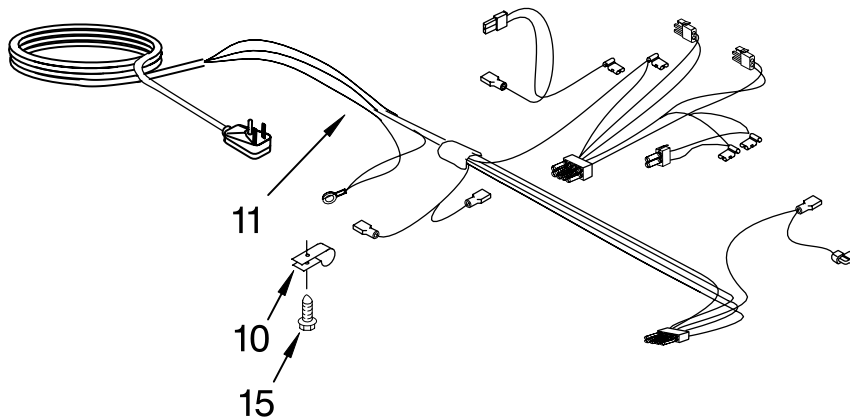

FOR ORDERING INFORMATION REFER TO PARTS PRICE LIST