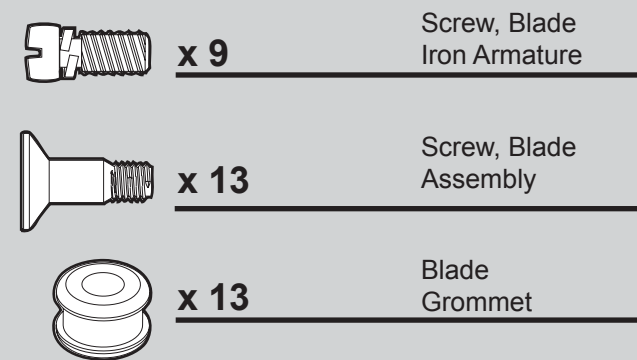

Hardware

(Drawn to Scale)

Fan Parts

(Not Drawn to Scale)

PARTS GUIDE

Hunter

Using this Parts Guide, make sure all parts are included in the box. If parts are missing, DO NOT RETURN

THIS ITEM TO THE STORE, call 888-830-1326 for assistance.

THIS PARTS GUIDE IS FOR REFERENCE ONLY.

REFER TO THE INSTALLATION MANUAL FOR FULL ASSEMBLY INSTRUCTIONS.

Parts List

Item Name	Qty	Model #	23866	23860	23871
		Asm. Dwg. #	93877-01	93877-02	93877-05
		Finish	White	Antique Brass	Antique Pewter
Part #	Part #	Part #	Part #		
* Hanger Bracket Assembly	1	73862-01	73862-01	73862-01	
Mounting Isolator	4	67290-01	67290-01	67290-01	
Motor Cover	1	92524-01	92524-01	92524-01	
Screw, Low Profile	2	74508-39	74508-39	74508-39	
Wood Screw	2	06512-02	06512-02	06512-02	
Wood Screw	2	03144-03	03144-03	03144-03	
Flat Washer	4	06301-01	06301-01	06301-01	
Switch Housing Assembly	1	93529-03	93529-05	93529-14	
Blade Iron Set	1	92803-06	92803-06	92803-06	
Blade Set	1	75516-46	75516-48	75516-56	
Screw, Blade Iron Armature	9	63755-05	63755-05	63755-05	
Hardware Kit	1	93877-00-860	93877-00-861	93877-00-864	
Blade Assembly Screw					
Blade Grommet					
Screw, Machine, 6-32					
Wire Connector					
Screw, Switch Housing Assembly					
Balancing Kit	1	65666-01	65666-01	65666-01	