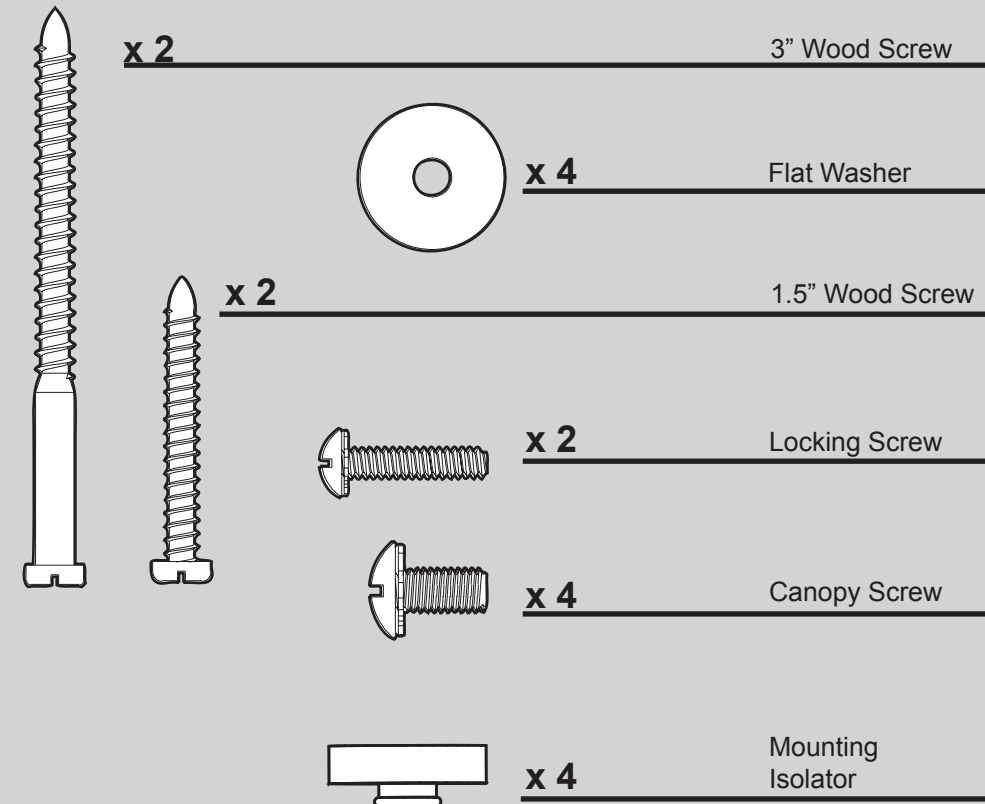

Hardware

(Drawn to Scale)

Fan Parts

(Not Drawn to Scale)

PARTS GUIDE

Hunter

Using this Parts Guide, make sure all parts are included in the box. If parts are missing, DO NOT RETURN

THIS ITEM TO THE STORE, call 888-830-1326 for assistance.

THIS PARTS GUIDE IS FOR REFERENCE ONLY.

REFER TO THE INSTALLATION MANUAL FOR FULL ASSEMBLY INSTRUCTIONS.

Parts List

Item Name	Qty	Model #	23866	23860	23871
		Asm. Dwg. #	93877-01	93877-02	93877-05
		Finish	White	Antique Brass	Antique Pewter
Part #	Part #	Part #	Part #		
* Hanger Bracket Assembly	1	73862-01	73862-01	73862-01	
Mounting Isolator	4	67290-01	67290-01	67290-01	
Motor Cover	1	92524-01	92524-01	92524-01	
Screw, Low Profile	2	74508-39	74508-39	74508-39	
Wood Screw	2	06512-02	06512-02	06512-02	
Wood Screw	2	03144-03	03144-03	03144-03	
Flat Washer	4	06301-01	06301-01	06301-01	
Switch Housing Assembly	1	93529-03	93529-05	93529-14	
Blade Iron Set	1	92803-06	92803-06	92803-06	
Blade Set	1	75516-46	75516-48	75516-56	
Screw, Blade Iron Armature	9	63755-05	63755-05	63755-05	
Hardware Kit	1	93877-00-860	93877-00-861	93877-00-864	
Blade Assembly Screw					
Blade Grommet					
Screw, Machine, 6-32					
Wire Connector					
Screw, Switch Housing Assembly					
Balancing Kit	1	65666-01	65666-01	65666-01	