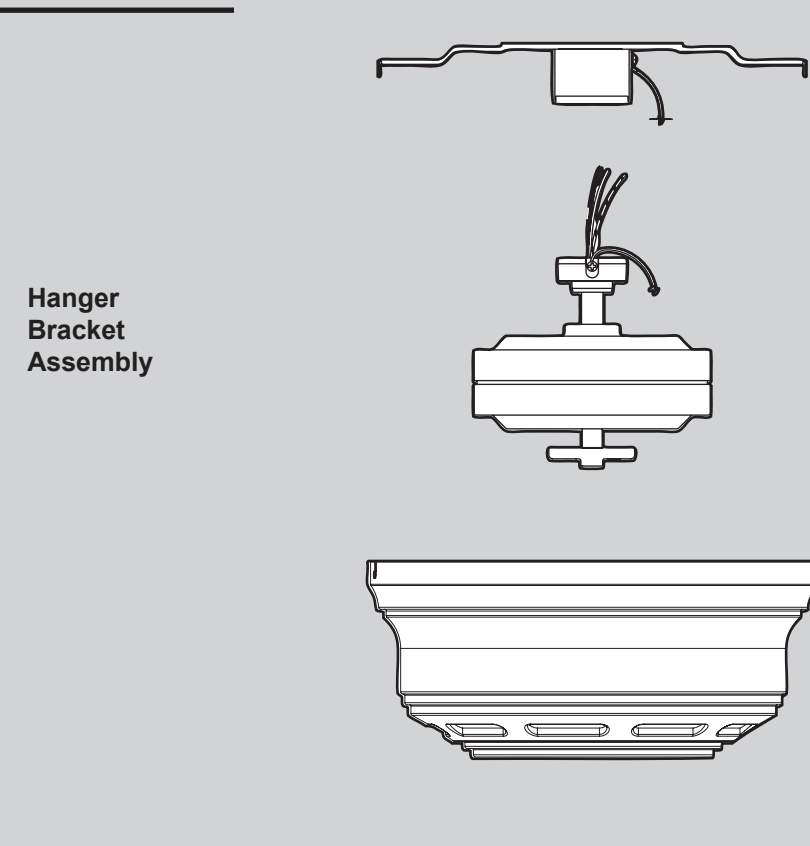

Hardware

(Drawn to Scale)

Fan Parts

(Not Drawn to Scale)

PARTS GUIDE

Hunter

Using this Parts Guide, make sure all parts are included in the box. If parts are missing, DO NOT RETURN

THIS ITEM TO THE STORE, call 888-830-1326 for assistance.

THIS PARTS GUIDE IS FOR REFERENCE ONLY.

REFER TO THE INSTALLATION MANUAL FOR FULL ASSEMBLY INSTRUCTIONS.

Parts List

Item Name	Qty	Model #	23866	23860	23871
		Asm. Dwg. #	93877-01	93877-02	93877-05
		Finish	White	Antique Brass	Antique Pewter
Part #	Part #	Part #	Part #		
* Hanger Bracket Assembly	1	73862-01	73862-01	73862-01	
Mounting Isolator	4	67290-01	67290-01	67290-01	
Motor Cover	1	92524-01	92524-01	92524-01	
Screw, Low Profile	2	74508-39	74508-39	74508-39	
Wood Screw	2	06512-02	06512-02	06512-02	
Wood Screw	2	03144-03	03144-03	03144-03	
Flat Washer	4	06301-01	06301-01	06301-01	
Switch Housing Assembly	1	93529-03	93529-05	93529-14	
Blade Iron Set	1	92803-06	92803-06	92803-06	
Blade Set	1	75516-46	75516-48	75516-56	
Screw, Blade Iron Armature	9	63755-05	63755-05	63755-05	
Hardware Kit	1	93877-00-860	93877-00-861	93877-00-864	
Blade Assembly Screw					
Blade Grommet					
Screw, Machine, 6-32					
Wire Connector					
Screw, Switch Housing Assembly					
Balancing Kit	1	65666-01	65666-01	65666-01	