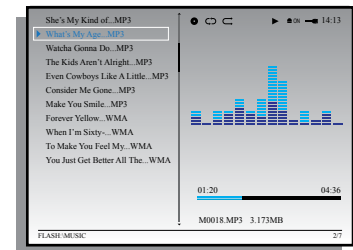

### PHOTOS

View your favorite photos on the true color TFT LCD screen at 800 x 600 resolution.

Photo slideshow begins automatically.

### VIDEOS

Play your favorite videos on the true color TFT LCD screen at 800 x 600 resolution.

Simply connect your USB drive to the USB port on the frame to transfer your videos to the on-board memory or store on a \*SD / SDHC card.  
\*memory card not included