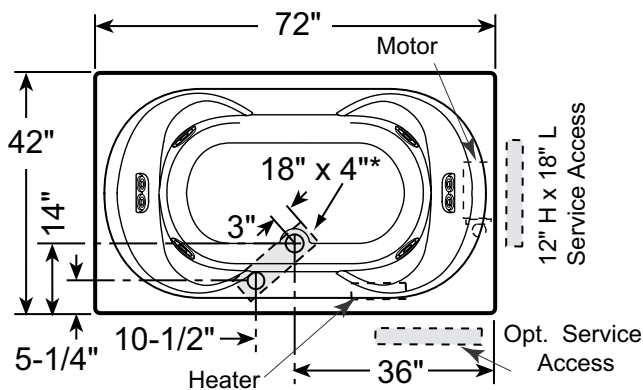

PRODUCT SPECIFICATIONS AND AVAILABILITY ARE SUBJECT TO CHANGE WITHOUT NOTICE.

Technical Specifications

Dimensions

72" L x 42" W x 23" H
(1829 mm) L x (1067 mm) W x (584 mm) H

Drain/Overflow

A: 20" (508 mm) B: 14" (356 mm)

Cutout

70" x 40"

Total Weight

1130 lb (513 kg) / 54 lb/sq. ft. (264 kg/m²)

Operating Gallonage

90 U.S. Gal. (341 Liters)

Product Weight

130 lb (59 kg)

Skirt Mounting

Not Available

Electrical Specifications

Requires a dedicated GFCI protected separate circuit.

Motor/Pump: 120 VAC, 20 AMP, 60 Hz.

RapidHeat™: 120 VAC, 15 AMP, 60 Hz.

Heater (Standard)

Requires a dedicated GFCI protected separate circuit.

RapidHeat™: P/N S750000

Product Shown: Real™ Whirlpool Bath Right Hand Shown Model: EH85

* Measurements inside unit represent cutout in floor to allow for drain/overflow.

Minimum Service Access dimensions given.