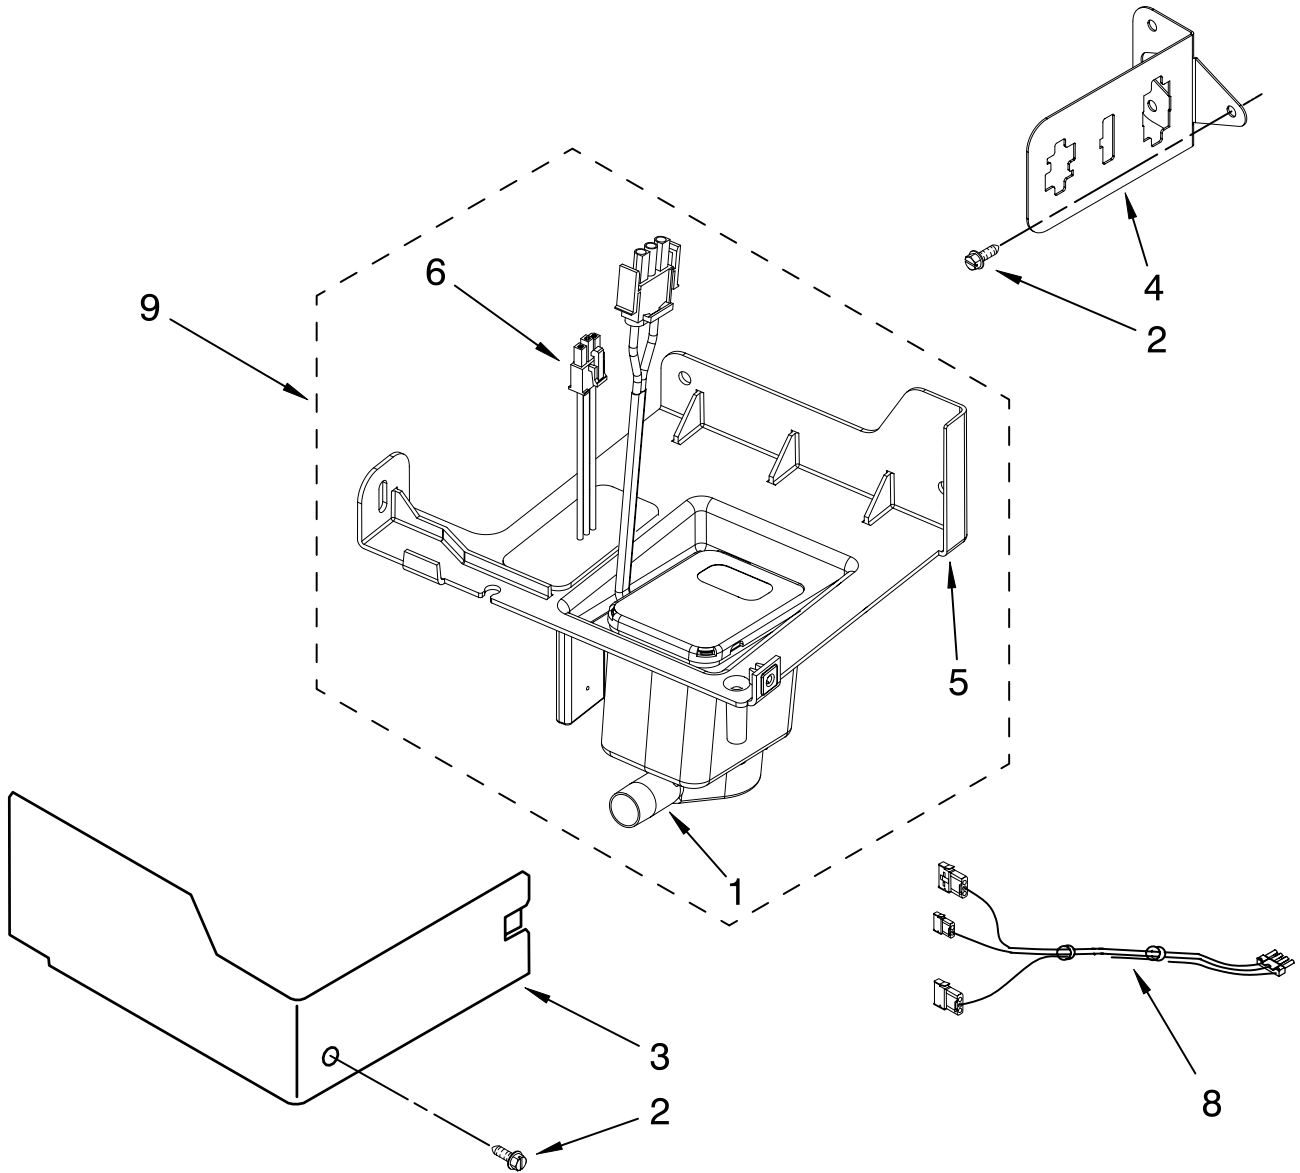

# EVAPORATOR, ICE CUTTER GRID AND WATER PARTS

For Models: KUIC18NNTS2  
(Stainless Steel)

<u>Illus.</u> <u>No.</u>	<u>Part</u> <u>No.</u>	<u>DESCRIPTION</u>
1	W10217917	Valve, Complete Water
2	2217286	Tube, Plastic
3	488208	Screw
4	2185523	Dispenser, Water
5	2217269	Evaporator
6	2313705	Pump, Drain
7	2313851	Tube, Reservoir Pump
8	2172593	Tube, Water Fill
9	488660	Nut, Speed
10	836667	Spacer
11	2208539	Fastener, Pushnut
12	489443	Screw
13	2185625	Reservoir, Water Slide
14	2185626	Tube
15	2313890	Hose, Overflow
16	2217378	Bracket-Reservoir
17	2313603	Bracket, Front and Rear
18	2313602	Bracket, Side Left and Right
19	2185681	Harness, Grid
20	2208427	Support, Bracket Evaporator/Grid
21	2313604	Guide, Ice Grid
22	W10136146	Tube
23	8281193	Screw
24	2310169	Wire Assembly (Valve)
26	3400886	Screw 8-18 x 1 1/4
28	2313637	Grid Assembly (Complete)
29	2174754	Wire, Grid Cutter
30	8281192	Screw
31	2208365	Cover, Grid
32	8281228	Thumbscrew
33	2324334	Reservoir, Water
34	3400884	Screw 8-18 x 5/8
35	2185696	Cap, Drain
36	3400909	Nut, Push-In

# PUMP PARTS

For Models: KUIC18NNTS2  
(Stainless Steel)

Illus. No.	Part No.	DESCRIPTION
1	2313628	Pump-Recirculating
2	3400884	Screw 8-18 x 5/8
3	2185677	Cover, Pump
4	2313844	Bracket, Connector Assembly
5	2313627	Bracket-Pump
6	2313643	Sensor-Water Level
8	2310092	Wiring Harness Main To Pump
9	2313702	Pump Assembly