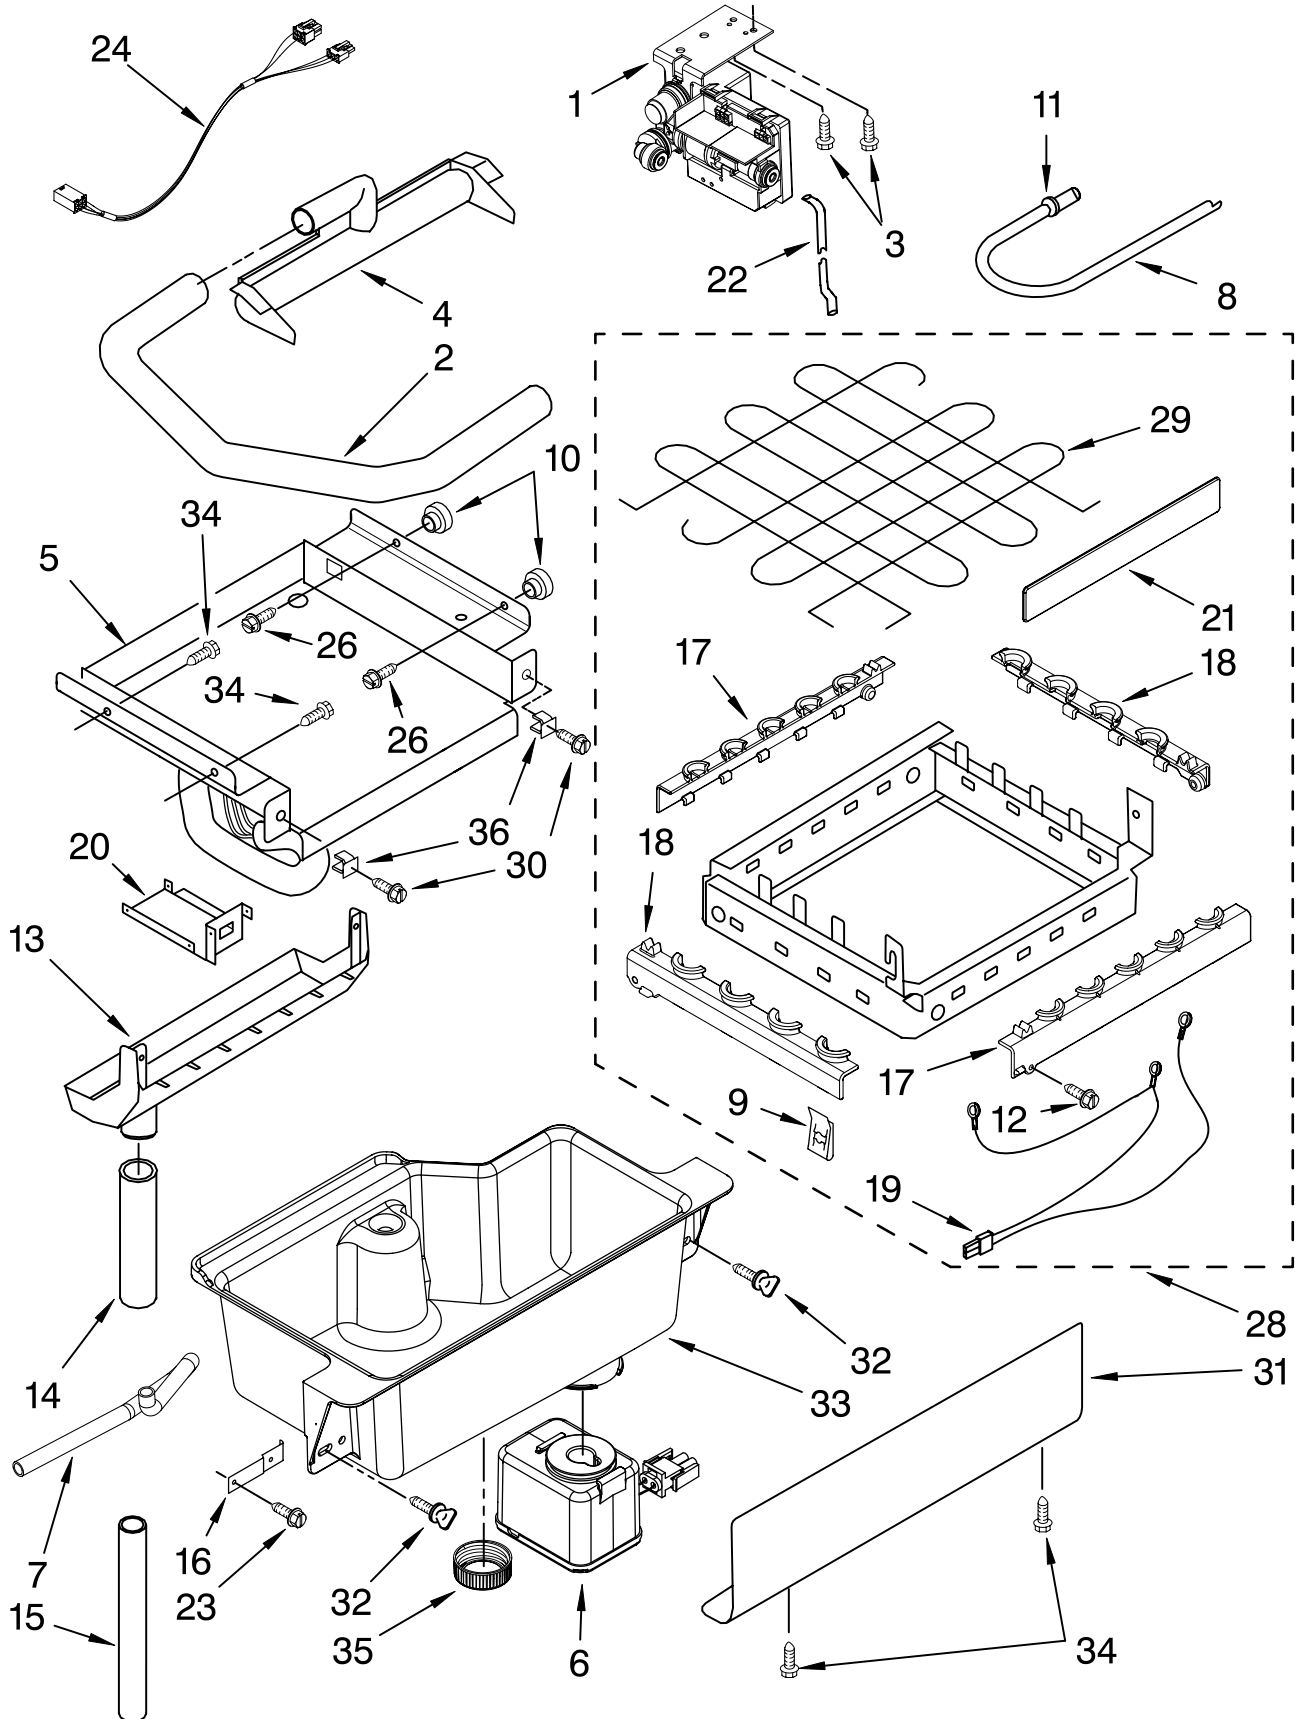

EVAPORATOR, ICE CUTTER GRID AND WATER PARTS

For Models: KUIC18NNTS2
(Stainless Steel)

FOR ORDERING INFORMATION REFER TO PARTS PRICE LIST

EVAPORATOR, ICE CUTTER GRID AND WATER PARTS

For Models: KUIC18NNTS2
(Stainless Steel)

<u>Illus.</u> <u>No.</u>	<u>Part</u> <u>No.</u>	<u>DESCRIPTION</u>
1	W10217917	Valve, Complete Water
2	2217286	Tube, Plastic
3	488208	Screw
4	2185523	Dispenser, Water
5	2217269	Evaporator
6	2313705	Pump, Drain
7	2313851	Tube, Reservoir Pump
8	2172593	Tube, Water Fill
9	488660	Nut, Speed
10	836667	Spacer
11	2208539	Fastener, Pushnut
12	489443	Screw
13	2185625	Reservoir, Water Slide
14	2185626	Tube
15	2313890	Hose, Overflow
16	2217378	Bracket-Reservoir
17	2313603	Bracket, Front and Rear
18	2313602	Bracket, Side Left and Right
19	2185681	Harness, Grid
20	2208427	Support, Bracket Evaporator/Grid
21	2313604	Guide, Ice Grid
22	W10136146	Tube
23	8281193	Screw
24	2310169	Wire Assembly (Valve)
26	3400886	Screw 8-18 x 1 1/4
28	2313637	Grid Assembly (Complete)
29	2174754	Wire, Grid Cutter
30	8281192	Screw
31	2208365	Cover, Grid
32	8281228	Thumbscrew
33	2324334	Reservoir, Water
34	3400884	Screw 8-18 x 5/8
35	2185696	Cap, Drain
36	3400909	Nut, Push-In

FOR ORDERING INFORMATION REFER TO PARTS PRICE LIST