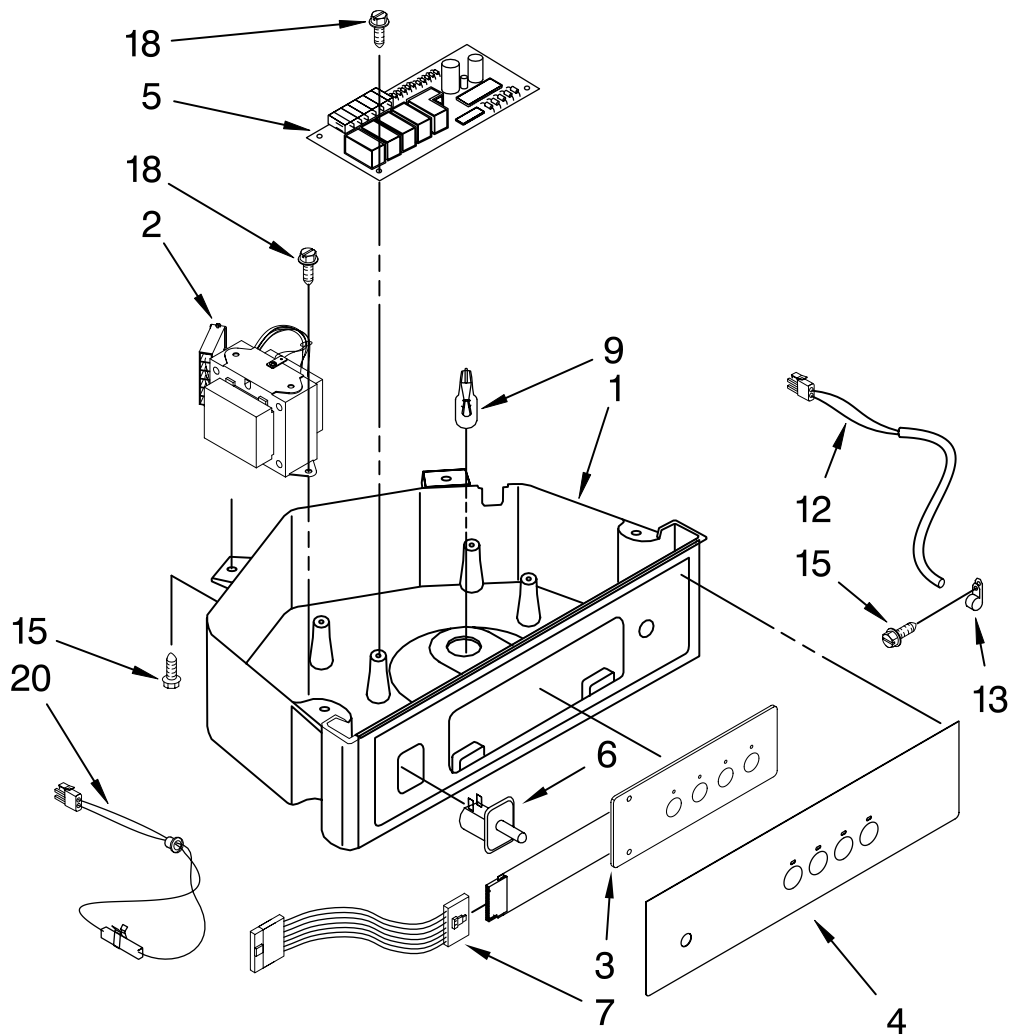

CONTROL PANEL PARTS

For Models: KUIC18NNTS2
(Stainless Steel)

Illus. No.	Part No.	DESCRIPTION

1	2185738	Box, Control
2	2310139	Transformer
3	2304122	Assembly, Switch (ALSO ORDER #4)
4	2313693	Overlay
5	W10141364	Control Board
6	2149705	Switch, Plunger Grid/ Light
7	2187585	Wire Assy-Active Overlay Jumper
9	745362	Bulb
12	2313633	Thermostat, Bin
13	2185825	Clamp
15	3400884	Screw 8-18 x 5/8
18	3400850	Screw 8-16 x 3/8
20	2313635	Thermister, Ice Control

FOR ORDERING INFORMATION REFER TO PARTS PRICE LIST