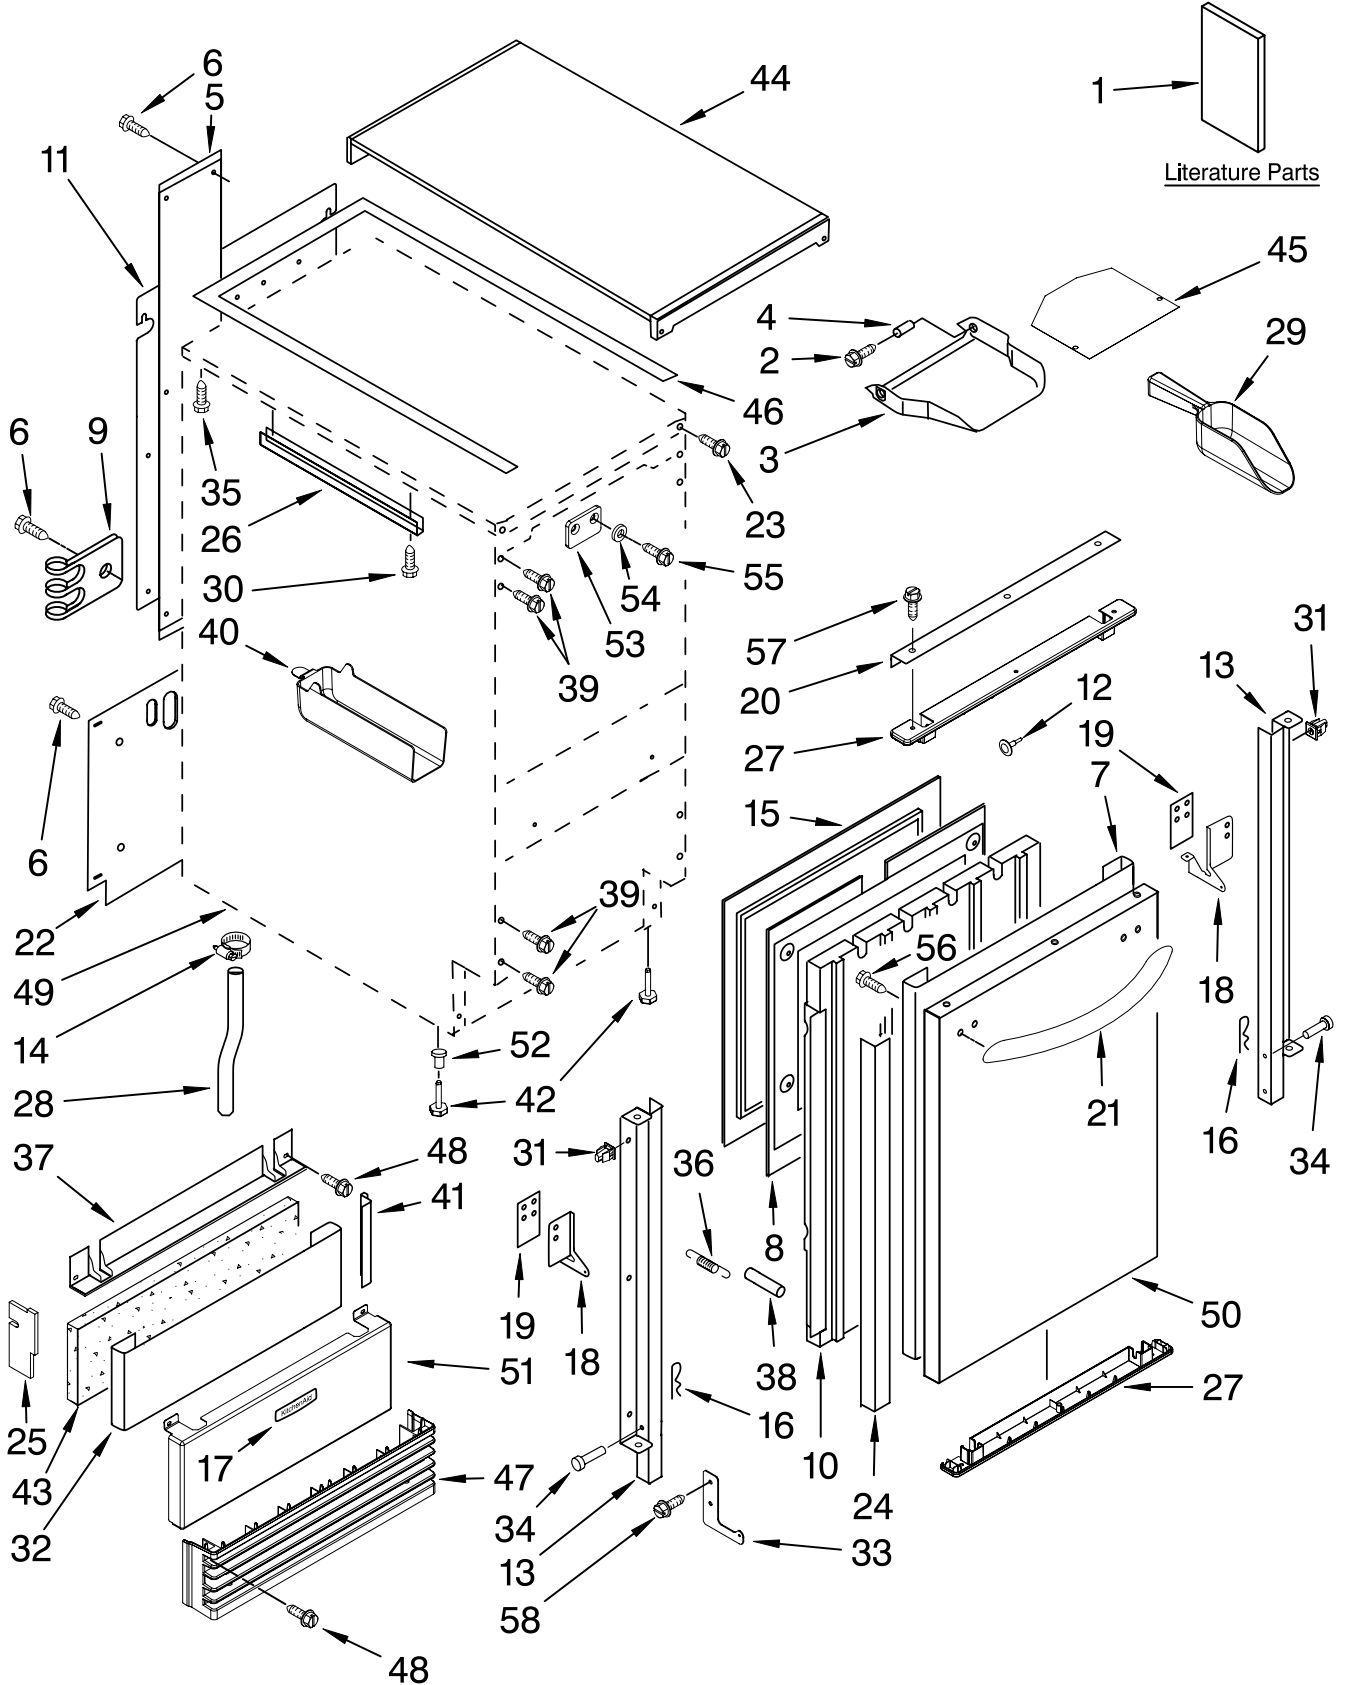

# CABINET LINER AND DOOR PARTS

For Models: KUIC18NNTS2  
(Stainless Steel)

ICE CUBE  
MAKER

**KitchenAid**

FOR ORDERING INFORMATION REFER TO PARTS PRICE LIST

# CABINET LINER AND DOOR PARTS

For Models: KUIC18NNTS2  
(Stainless Steel)

Illus. No.	Part No.	DESCRIPTION	Illus. No.	Part No.	DESCRIPTION	Illus. No.	Part No.	DESCRIPTION
1		Literature Parts	19	2208401	Shim, Hinge	40	2208449	Holder, Scoop
	W10136157	Use & Care Guide	20	2208452B	Handle, Ice maker	41	2208596B	Grommet, Edge guard(2)
	W10163556	Service & Wiring Sheet	21	9872207S	Handle, Bar	42	3374849	Leg, Leveler (4)
2	3400886	Screw 8-18 x 1 1/4	22	W10136200	Assembly, Unit Cover	43	2208384	Insulation
3	2208354	Bin, Door	23	8281186	Screw, Handle	44	2929701B	Top
4	2185678	Spacer	24	2208595B	Grommet, Edge Guard(2)	45	2185690	Shield, Electrical
5	2217394	Cover, Wiring	25	2217225	Pad, Foam	46	W10163531	Gasket, Top Panel
6	489442	Screw	26	2185691	Channel, Wiring	47	2217206B	Grill, Front
7	2208352B	Panel, Exterior	27	2208350B	Endcap, Door	48	489474	Screw 8-18 x 1 Cabinet & Liner (NOT SERVICED)
8	2217298	Panel, Interior	28	2208453	Tube, Drain	49		
9	2208136	Clamp-Tube	29	2208386	Scoop	50	2313817	Panel, Wrap
10	2208377	Insulation	30	3400884	Screw 8-18 x 5/8	51	2208594S	Panel, Lower
11	2217227	Ballast-Back, I.M.	31	692400	Nut, Push-In	52	3400240	Nut, Leg Leveler
12	941839	Hole Plug	32	2208382B	Panel, Wrap Lower	53	2208434	Strike, Magnet
13		Bracket, Door	33	2208487	Bracket, Spring	54	3400916	Washer
	2217466	(Left Side)	34	2208417	Pin, Hinge	55	8281191	Screw
	2217465	(Right Side)	35	489048	Screw, Ground	56	3400237	Screw (Handle Bar)
14	489503	Clamp	36	2208570	Spring, Hinge			
15	2217295	Gasket, Door	37	2208383B	Endcap, Panel	57	8281184	Screw
16	2208535	Clip	38	2208530	Dampener, Spring	58	488208	Screw
17	W10046610	Nameplate	39	8281265	Screw			
18		Hinge						
	2208425	(Left Side)						
	2208426	(Right Side)						