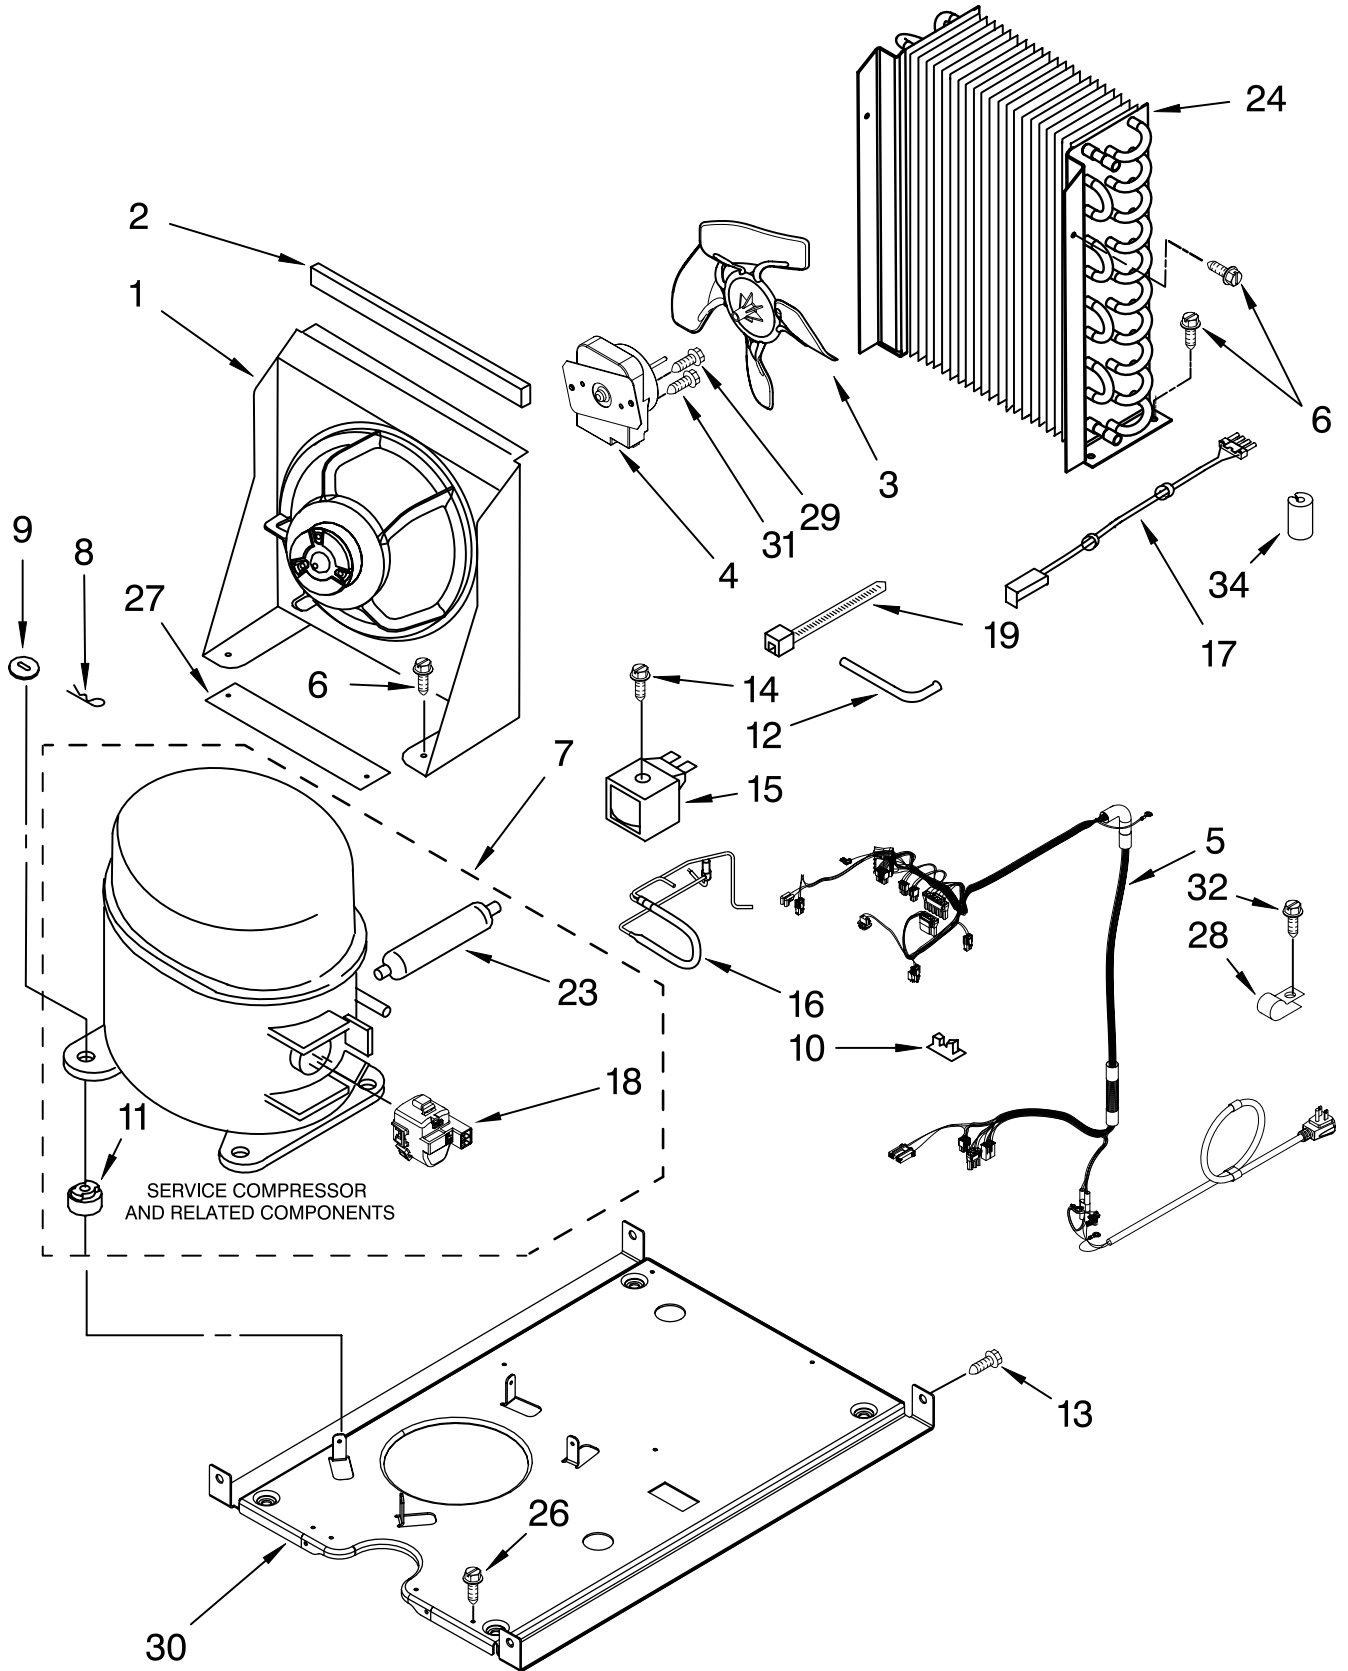

UNIT PARTS

For Models: KUIC18NNTS2
(Stainless Steel)

FOR ORDERING INFORMATION REFER TO PARTS PRICE LIST

UNIT PARTS

For Models: KUIC18NNTS2
(Stainless Steel)

Illus. No.	Part No.	DESCRIPTION
1	2185532	Bracket, Fan Mtg.
2	2185675	Pad, Foam
3	2188935	Blade, Fan
4	2315558	Motor & Mounting Plate Assembly
5	W10209470	Wiring Harness, Complete Unit (Includes Power Cord)
6	304392	Screw
7	W10136195	Compressor (Includes Illus. 11 & 23)
8	A201435	Clip, Mounting
9	A201441	Shim (4)
10	1115375	Clip-Wiring
11		Grommet (4)
	2217318	Production
	4387558	Service
12	2208415	Tube, Process
13	8281265	Screw
14	489472	Screw
15	W10206473	Coil, Solenoid
16	2313806	Hot Gas Valve
17	2187629	Wiring Harness, Condenser Fan
18	W10136197	Start Relay & Overload Combo Device
19	2155774	Strap
23		Drier
	2319826	Production
	4387019	Service
24	2313624	Condenser
26	488500	Screw
27	2217397	Pad, Foam (2)
28	2185960	Clamp-Service Cord
29	8281197	Screw
30	2217423	Base, Unit
31	8281196	Screw
32	304392	Screw
34	2319835	Grommet-Cond.(1)

REFRIGERANT CHARGE

6.5 OZ. (R134A)