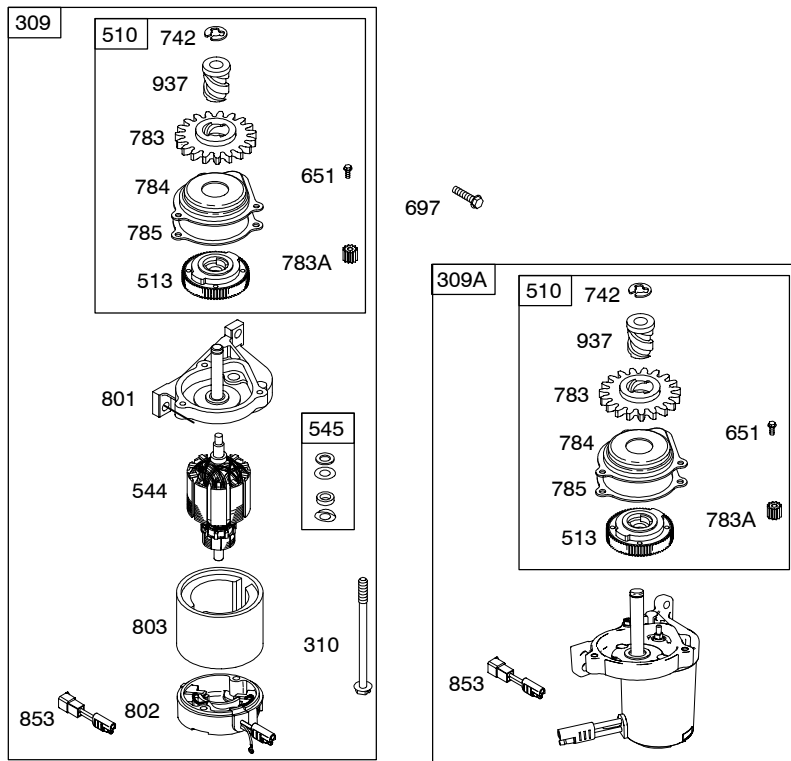

Illustrations cover a range of engines. Parts shown without corresponding text may not be used on your specific engine.

REF. NO.	PART NO.	DESCRIPTION	REF. NO.	PART NO.	DESCRIPTION	REF. NO.	PART NO.	DESCRIPTION
1	697322	Cylinder Assembly	25	795429	Piston Assembly (Standard) (Used After Code Date 07090300).	27	691866	Lock-Piston Pin
2	399269	Kit-Bushing/Seal (Magneto Side)				28	499423	Pin-Piston (Standard)
3	★299819S	Seal-Oil (Magneto Side)			----- Note -----	29	499424	Rod-Connecting (Standard)
4	493279	Sump-Engine			791097 Piston Assembly (Standard)	32	691664	Screw (Connecting Rod)
5	691160	Head-Cylinder			(Used Before Code Date 07090300).	32A	695759	Screw (Connecting Rod)
7	★∅692249	Gasket-Cylinder Head			795430 Piston Assembly (.020" Oversize)	33	262651S	Valve-Exhaust
8	695250	Breather Assembly			(Used After Code Date 07090300).	34	262652S	Valve-Intake
9	★∅696125	Gasket-Breather			791326 Piston Assembly (.020" Oversize)	35	691270	Spring-Valve (Intake)
10	691125	Screw (Breather Assembly)			(Used After Code Date 07090300).	36	691270	Spring-Valve (Exhaust)
11	691781	Tube-Breather			697341 Piston Assembly (.020" Oversize)	37	694086	Guard-Flywheel
12	★692232	Gasket-Crankcase			(Used After Code Date 04102100 and Before Code Date 07040400).	40	692194	Retainer-Valve
13	690912	Screw (Cylinder Head)			791326 Piston Assembly (.020" Oversize)	43	691997	Slinger-Governor/Oil
15	691680	Plug-Oil Drain (Square Socket)			(Used Before Code Date 04102200).	45	690548	Tappet-Valve
16	691451	Crankshaft ----- Note ----- 691452 Crankshaft Used on Type No(s). 0105, 0117.			697341 Piston Assembly (.020" Oversize)	46	691449	Camshaft
20	★399781S	Seal-Oil (PTO Side)			(Used Before Code Date 04102200).	50	497465	Manifold-Intake
22	691092	Screw (Crankcase Cover/ Sump)	26	795431	Ring Set (Standard) (Used After Code Date 07090300).	51	★272199S	Gasket-Intake
23A	691992	Flywheel Used on Type No(s). 0005, 0110, 0111, 0112, 0113. ----- Note ----- 691987 Flywheel Used on Type No(s). 0015, 0100, 0105, 0115, 0116, 0117, 0118, 0185.			----- Note ----- 791098 Ring Set (Standard) (Used After Code Date 04031400 and Before Code Date 07090400).	54	691650	Screw (Intake Manifold)
24	222698S	Key-Flywheel			499425 Ring Set (Standard) (Used Before Code Date 04031500).	55	691421	Housing-Rewind Starter
					795432 Ring Set (.020" Oversize) (Used After Code Date 07090300).	58	697316	Rope-Starter (Cut To Required Length)
					791324 Ring Set (.020" Oversize) (Used After Code Date 04102100 and Before Code Date 07090400).	60	281434S	Grip-Starter Rope
					499427 Ring Set (.020" Oversize) (Used Before Code Date 04102200).	65	690837	Screw (Rewind Starter)
						78	691108	Screw (Flywheel Guard)
						81	691740	Lock-Muffler Screw
						95	691636	Screw (Throttle Valve)
						97	696565	Shaft-Throttle
						104	●691242	Pin-Float Hinge