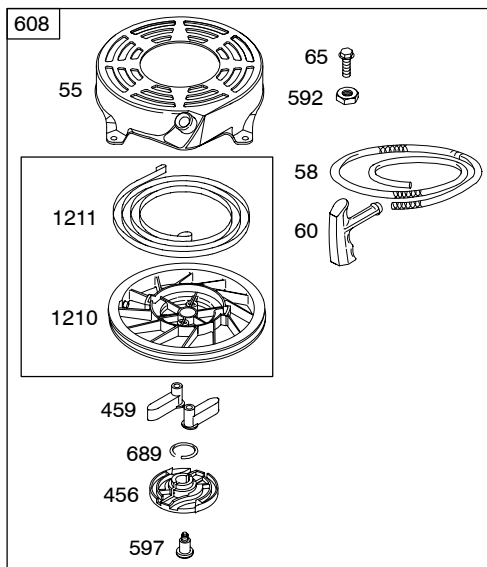

1036 EMISSIONS LABEL

Illustrations cover a range of engines. Parts shown without corresponding text may not be used on your specific engine.