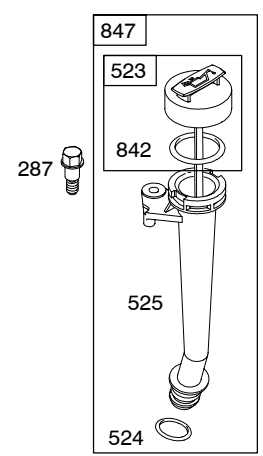

129H00

1319 WARNING LABEL

REQUIRED when replacing parts with warning labels affixed.

1058 OPERATOR'S MANUAL

1330 REPAIR MANUAL

1019 LABEL KIT

Illustrations cover a range of engines. Parts shown without corresponding text may not be used on your specific engine.
5118-2 Assemblies include all parts shown in frames. 12/07/2007