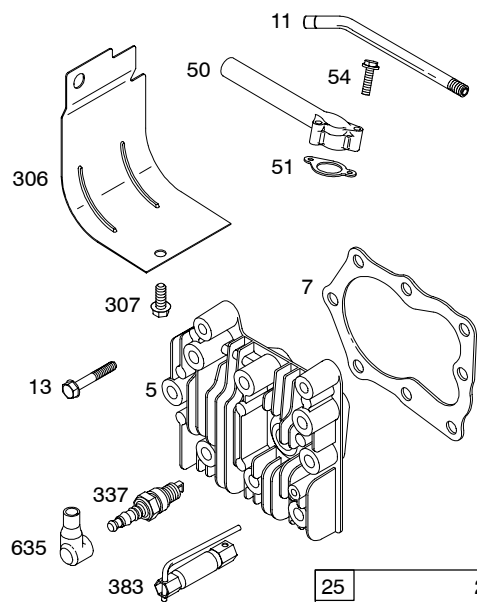

129H00

1319 WARNING LABEL

REQUIRED when replacing parts with warning labels affixed.

1058 OPERATOR'S MANUAL

1330 REPAIR MANUAL

1019 LABEL KIT

Illustrations cover a range of engines. Parts shown without corresponding text may not be used on your specific engine.
5118-2 Assemblies include all parts shown in frames. 12/07/2007