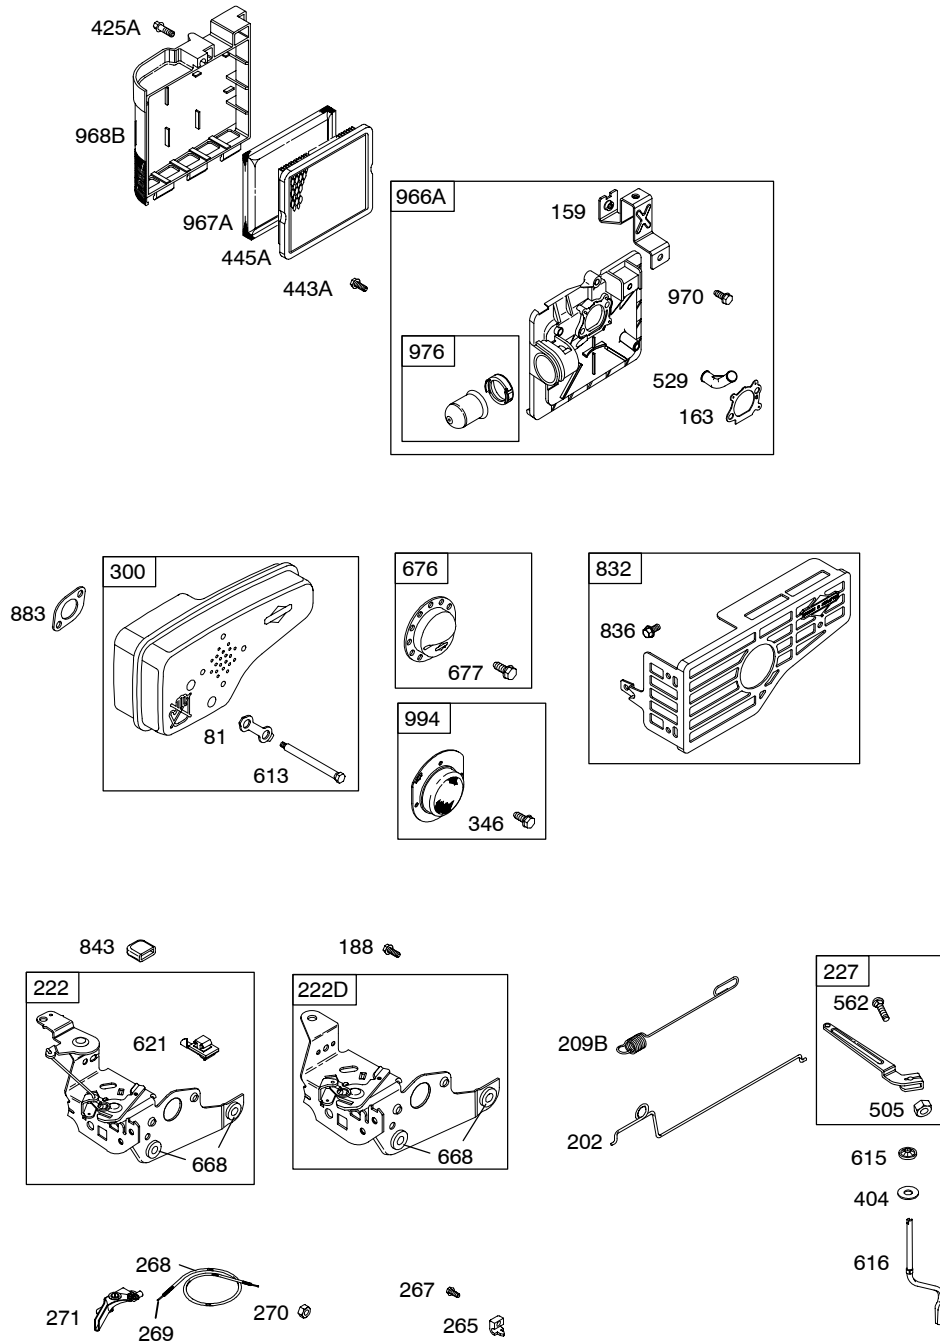

Illustrations cover a range of engines. Parts shown without corresponding text may not be used on your specific engine.