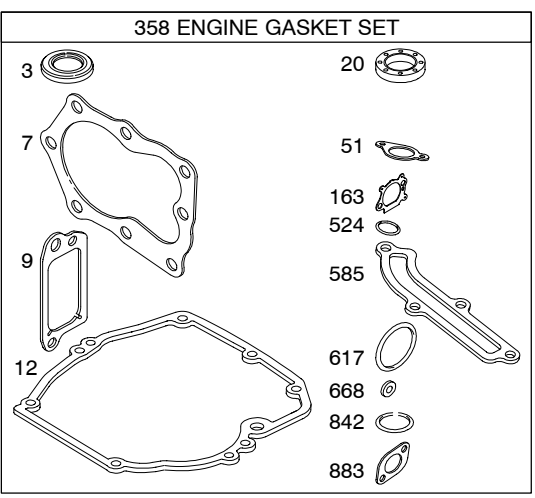

129H00

Illustrated Parts List

Model Series

129H00

TYPE NUMBERS
0005 through 0185.

TABLE OF CONTENTS

Alternator	6
Air Cleaner	4
Blower Housing/Shrouds	5
Camshaft	2
Carburetor	3
Controls	4
Crankshaft	2
Cylinder	2
Electric Starter	6
Electrical	6
Engine Sump	2
Exhaust System	4
Flywheel	5
Flywheel Brake	6
Fuel Supply	3
Governor Spring	4
Ignition	6
Kits/Gaskets	2 & 3
Lubrication	2
Piston Group	2
Rewind Starter	5
Valves	2

129H00

1319 WARNING LABEL

REQUIRED when replacing parts with warning labels affixed.

1058 OPERATOR'S MANUAL

1330 REPAIR MANUAL

1019 LABEL KIT

Illustrations cover a range of engines. Parts shown without corresponding text may not be used on your specific engine.
 5118-2 Assemblies include all parts shown in frames. 12/07/2007

Illustrations cover a range of engines. Parts shown without corresponding text may not be used on your specific engine.

1036 EMISSIONS LABEL

Illustrations cover a range of engines. Parts shown without corresponding text may not be used on your specific engine.