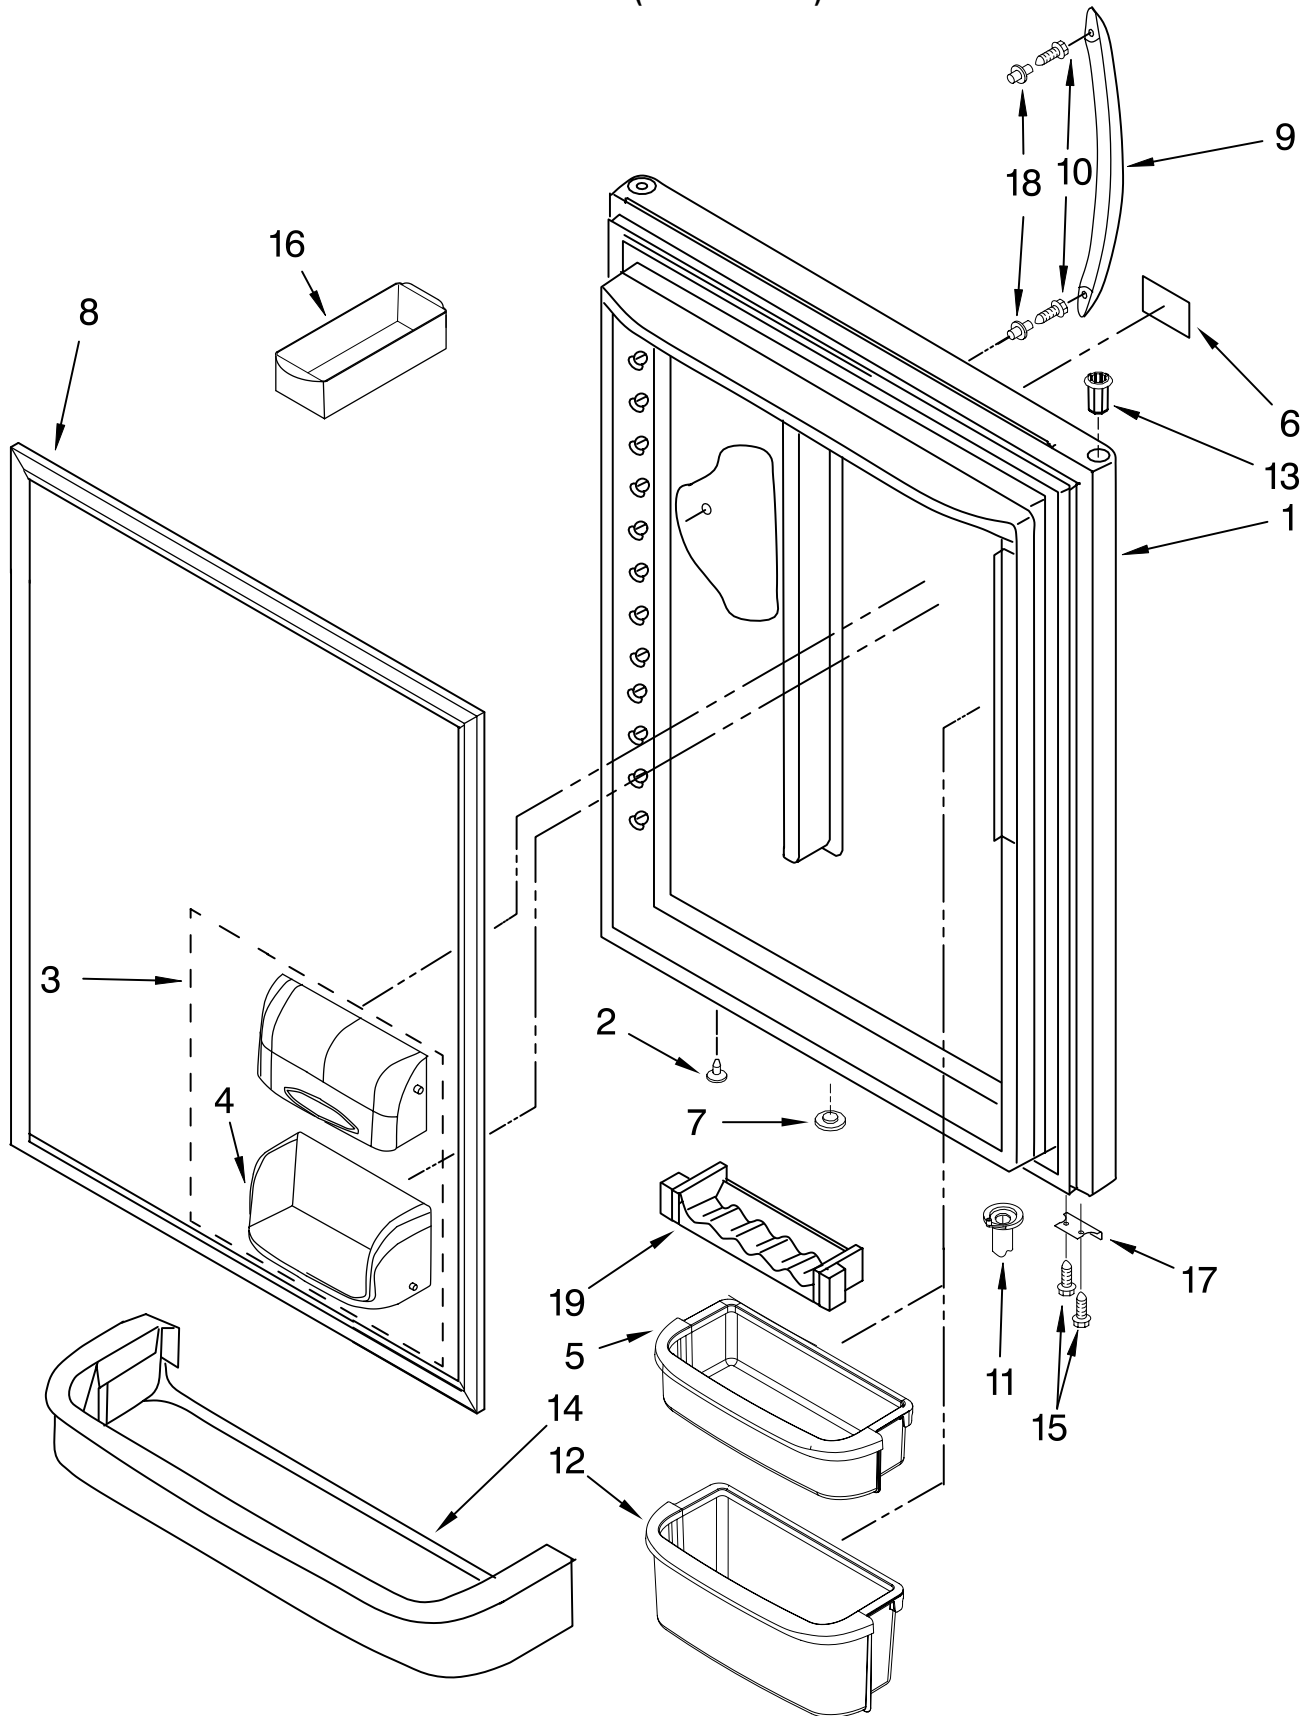

REFRIGERATOR DOOR PARTS

For Model: KBL S20ETSS01

(Stainless Steel)

FOR ORDERING INFORMATION REFER TO PARTS PRICE LIST

REFRIGERATOR DOOR PARTS

For Model: KBL20ETSS01

(Stainless Steel)

Illus. No.	Part No.	DESCRIPTION
1		Refrigerator Door (w/ Insulation)
	W10184149	Stainless Steel
2		Plug, Vent
	67004838	Black
3	67003819	Door, Compartment
4	67001279	Tray, Dairy
5	67005724	Bucket (1) (Short)
6		Nameplate
	W10046610	Grey
7		Plug, Vent
	67004838	Black
8		Gasket, Door Magnetic
	W10133881	Black
9		Handle, Door
	2319727S	Stainless Steel
10	67002935	Screw
11		Closure, Door
	67003639	Black
12	67005464	Bucket (2) (Large)
13		Bushing
	67004978	Black
14	67003027	Trim, Door Shelf
15	67006287	Screw
16	W10136387	Bin, Egg
17		Stop, Door
	67003780	Black
18	67006113	Mount, Handle
19	67005626	Caddy, Can

FOR ORDERING INFORMATION REFER TO PARTS PRICE LIST