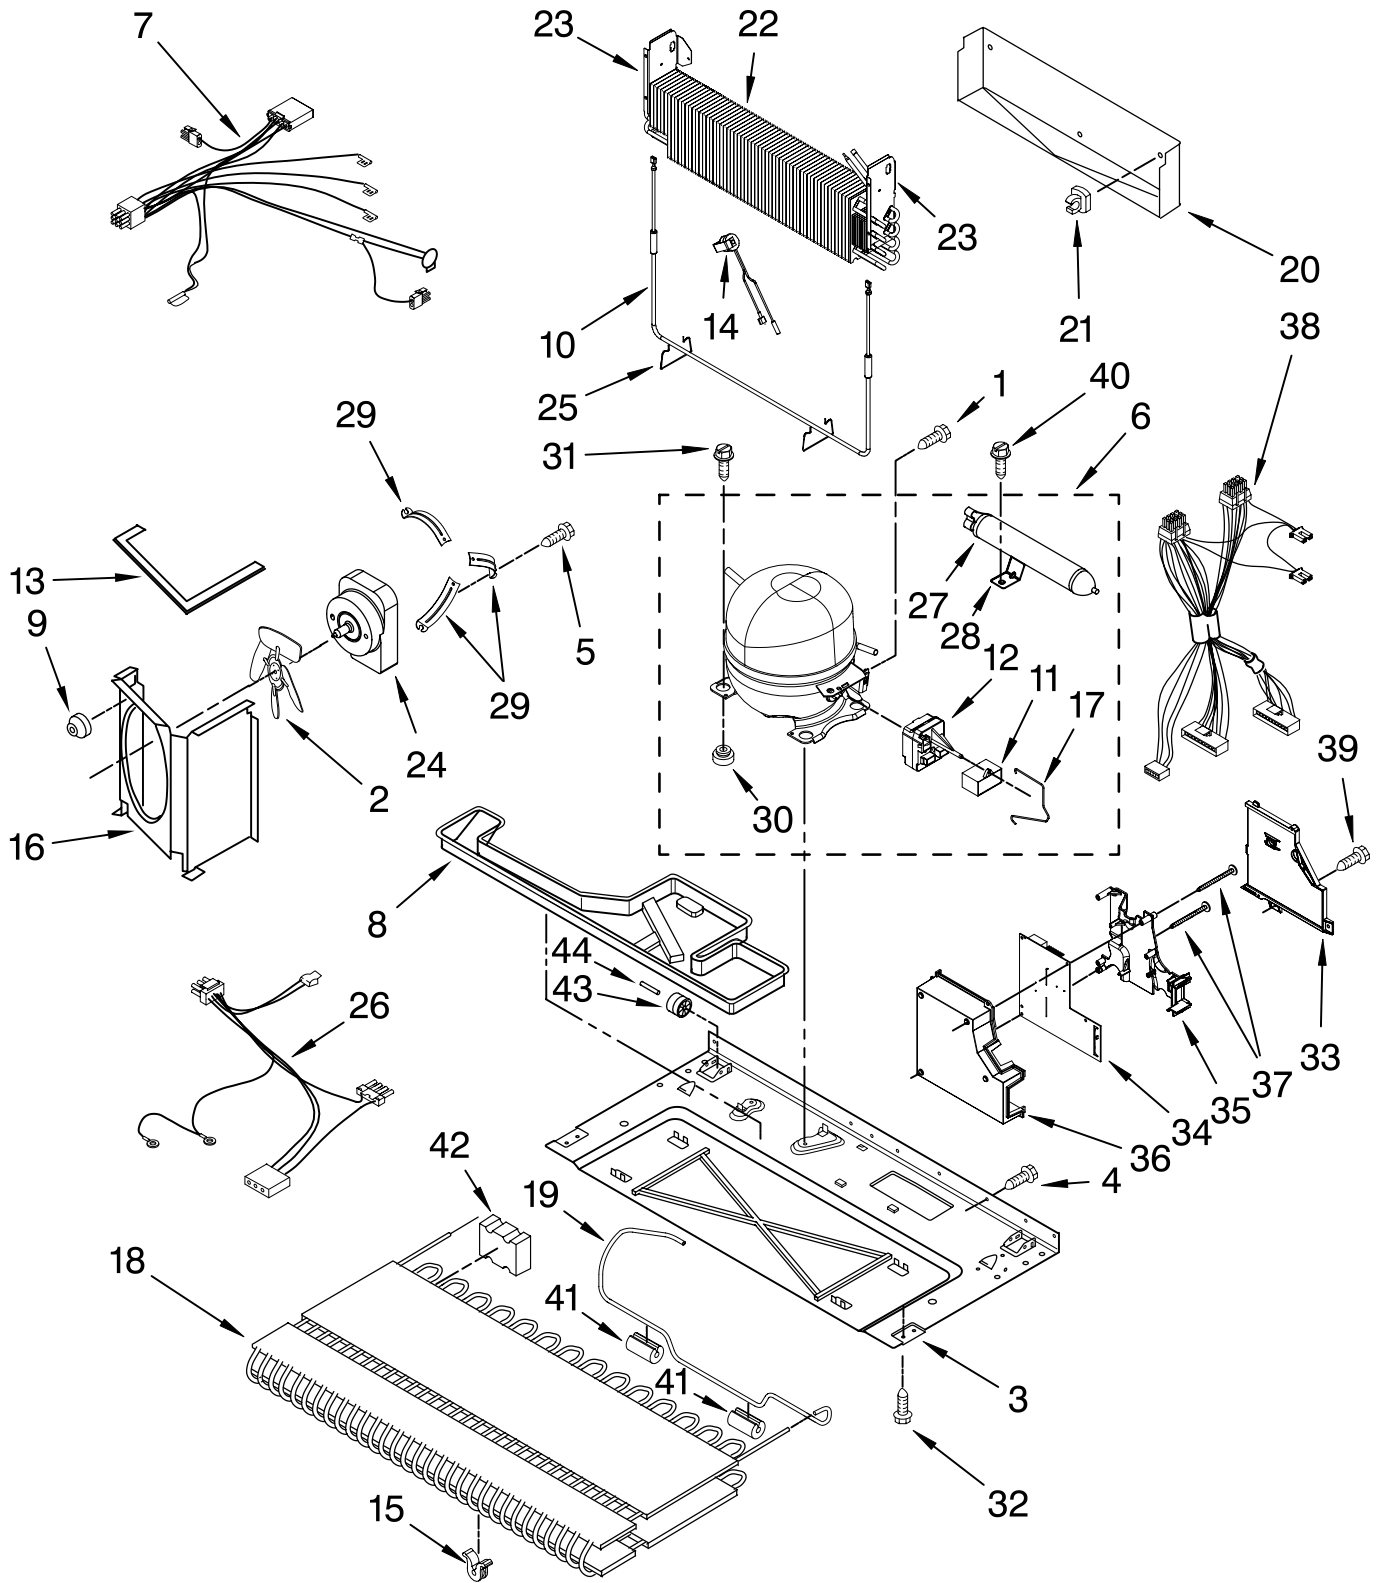

UNIT PARTS

For Model: KBL520ETSS01
(Stainless Steel)

FOR ORDERING INFORMATION REFER TO PARTS PRICE LIST

UNIT PARTS

For Model: KBLS20ETSS01

(Stainless Steel)

Illus. No.	Part No.	DESCRIPTION
1	67006432	Screw (3)
2	W10162928	Blade, Fan
3	67005889	Basepan
4	67006425	Screw (2)
5	67004954	Screw (3)
6	8201555	Compressor
7	W10119857	Harness, Evap. Heater
8	67007175	Drain Pan
9	61004743	Grommet (3)
10	67002493	Evaporator Heater
11	67005562	Capacitor
12	67005561	Overload/Relay (Capacitor Incl.)
13	61003210	Gasket
14	W10165425	Thermostat
15	W10137529	Grommet (4)
16	W10158508	Shroud, Condenser
17	67007052	Clip, Capacitor
18	67006131	Condenser
19	67004700	Tube, Discharge
20	67002490	Tray, Drip
21	10623002	Clip, Evaporator
22	12002041	Evaporator

Illus. No.	Part No.	DESCRIPTION
23		Dam
	67001084	Right Side
	67001083	Left Side
24	67004432	Motor, Fan
25	10428101	Clip, Heater
26	13060201	Harness, Unit Includes Cord
27	B2150504	Drier (Service)
28	10547003	Clip, Drier
29	67004953	Bracket, Fan
30	67003493	Grommet (3)
31	67006432	Screw (3)
32	67006573	Screw (4)
33	67005421	Cover, HV
34	W10168780	Board, HV
35	67005719	Spacer, HV
36	67005718	Box, HV
37	67006550	Screw (2)
38	12972902	Harness, HV
39	67006615	Screw (3)
40	67006737	Screw
41	67005680	Grommet (2)
42	67005491	Block, Condenser
43	67005149	Roller (2)
44	67006434	Axle, Roller (2)

Illus. No.	Part No.	DESCRIPTION
Following Parts Not Illustrated and Optional Parts Not Included 		
	978025	Valve, Access (1/4")
	978026	Valve, Access (5/16")
	978027	Valve, Access (3/8")
	978028	Valve, Access (1/2")
	978029	Valve, Access (5/8")
	978030	Valve, Access (3/4")
	876764	Valve, Access (3/16")
REFRIGERANT CHARGE 		
5.00 Ozs. (R-134A)