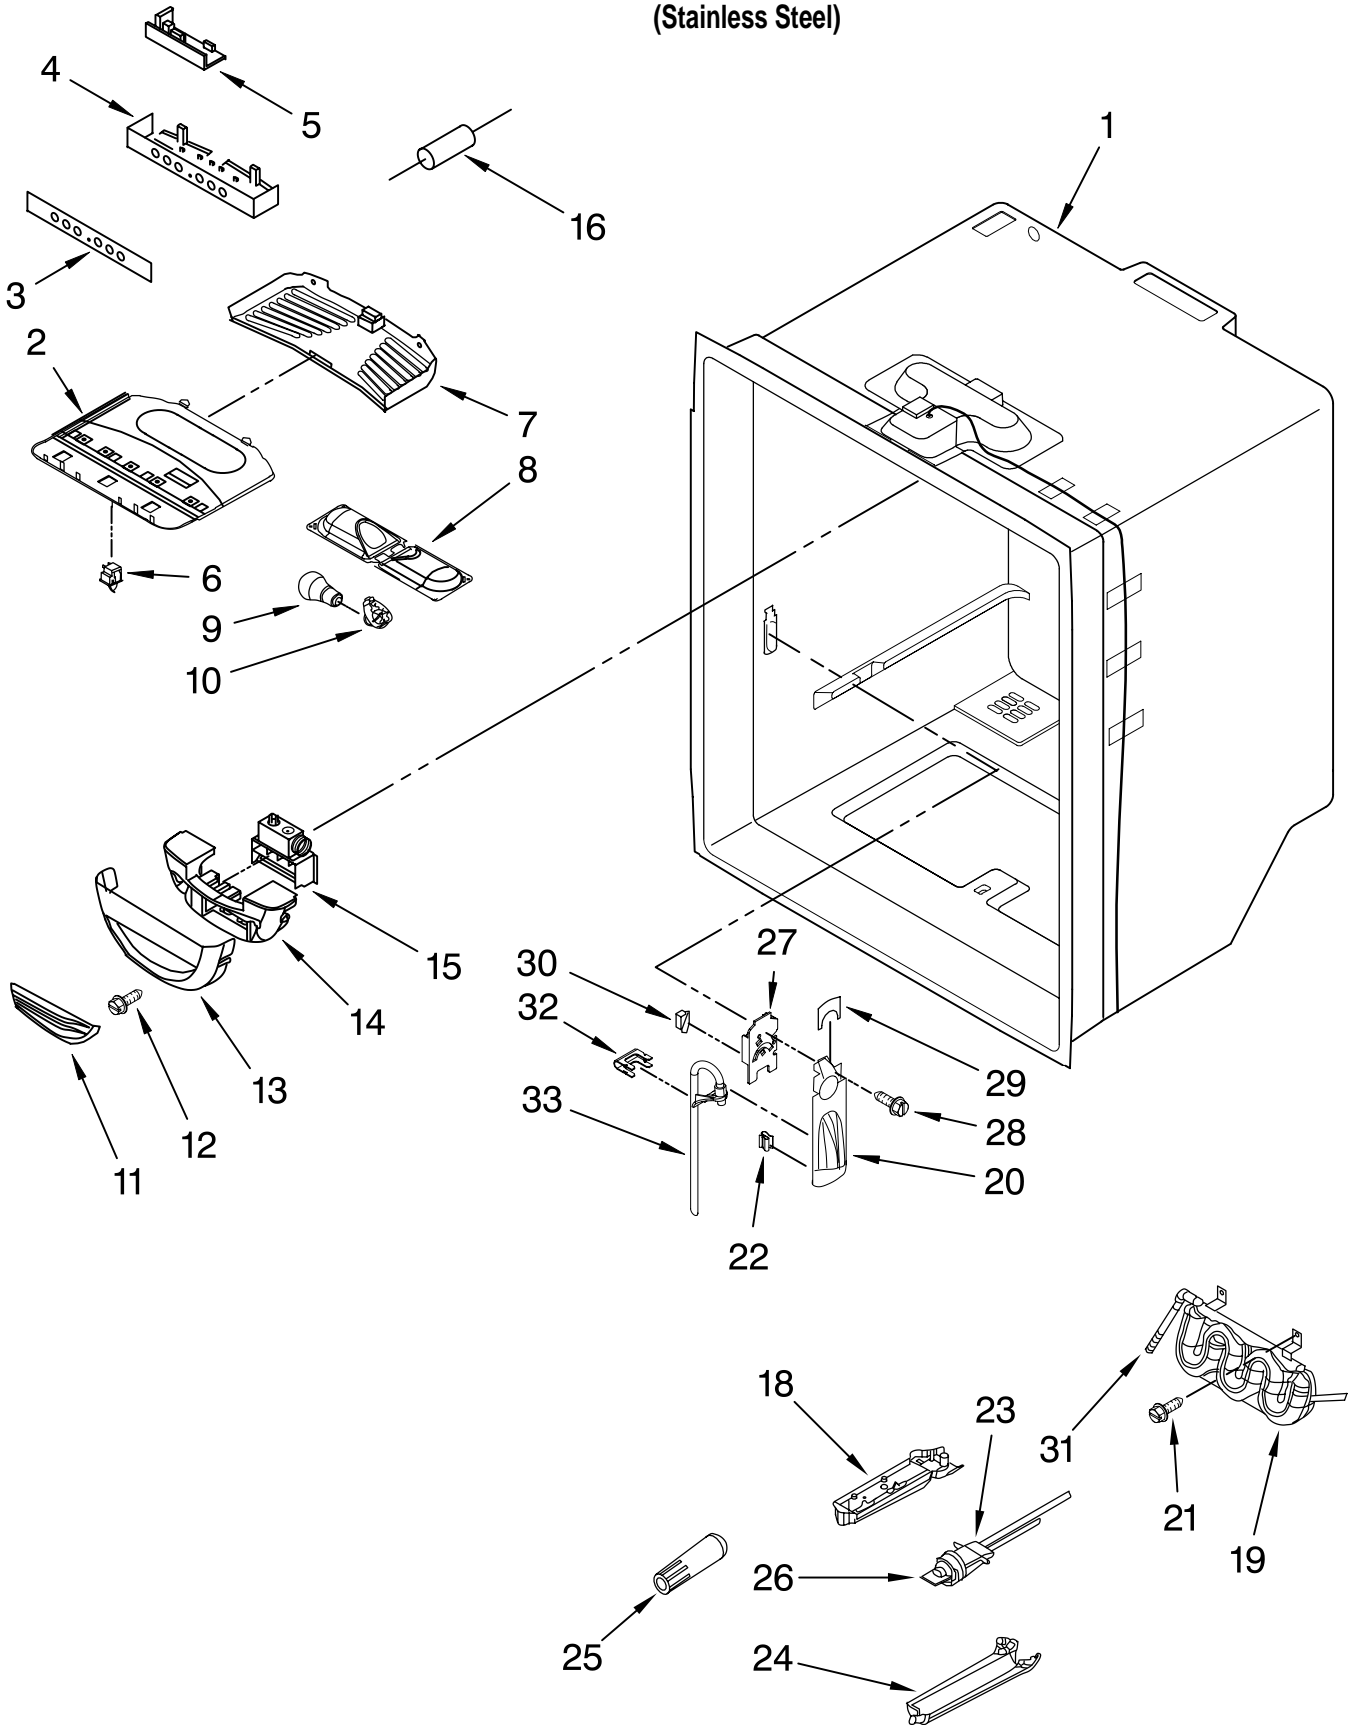

For Model: KBL520ETSS01

(Stainless Steel)

FOR ORDERING INFORMATION REFER TO PARTS PRICE LIST

CABINET PARTS

For Model: KBL S20ETSS01

(Stainless Steel)

Illus.	Part	
No.	No.	DESCRIPTION
1		Literature Parts
	W10137649	Owners Manual
	W10136377	Energy Tag
	67006616	Tech Sheet
2		Cabinet (Not a Servicable Part)
3		Plug, Button (3)
	67001131	Black
4	B5705307	Tube, Plastic
5	67002227	Roller Foot
	W10130460	LH
	W10130459	RH
6	12627302	Clip, Grille
7	67006642	Pin, Center Hinge
8	67006611	Bolt, Adjusting (Rear)
9	67006521	Screw
10	W10137519	Elbow, Till Tube
11	67006380	Screw
12	67006473	Screw
13	A3076901	Plug, Button
14	67006303	Screw
15		Hinge, Center
	67007043	Black
16	W10141622	Foot Brake (2)
17		Cover, Corner
	67003485	Black
18	12566604ED	Hinge, Top
19	67003331	Cover, Water Line
20	67006564	Screw (8)
21		Cover, Hinge
	67001012	Black
22		Grille Assembly (Includes Clips)
	W10131134	Black
24	67006287	Screw
25	67006425	Screw (10)
26	67004092	Block, Filter
27	67004098	Cover, Water Valve
28	12575101ED	Cover, Unit
29	67003796	Insulation, Sound
30	W10164397	Tube, Drain
31	67001067	Clip, Drain Tube
32	67006737	Screw
33	B5759649	Gasket

FOR ORDERING INFORMATION REFER TO PARTS PRICE LIST

REFRIGERATOR LINER PARTS

For Model: KBL S20ETSS01

(Stainless Steel)

FOR ORDERING INFORMATION REFER TO PARTS PRICE LIST

REFRIGERATOR LINER PARTS

For Model: KBL S20ETSS01