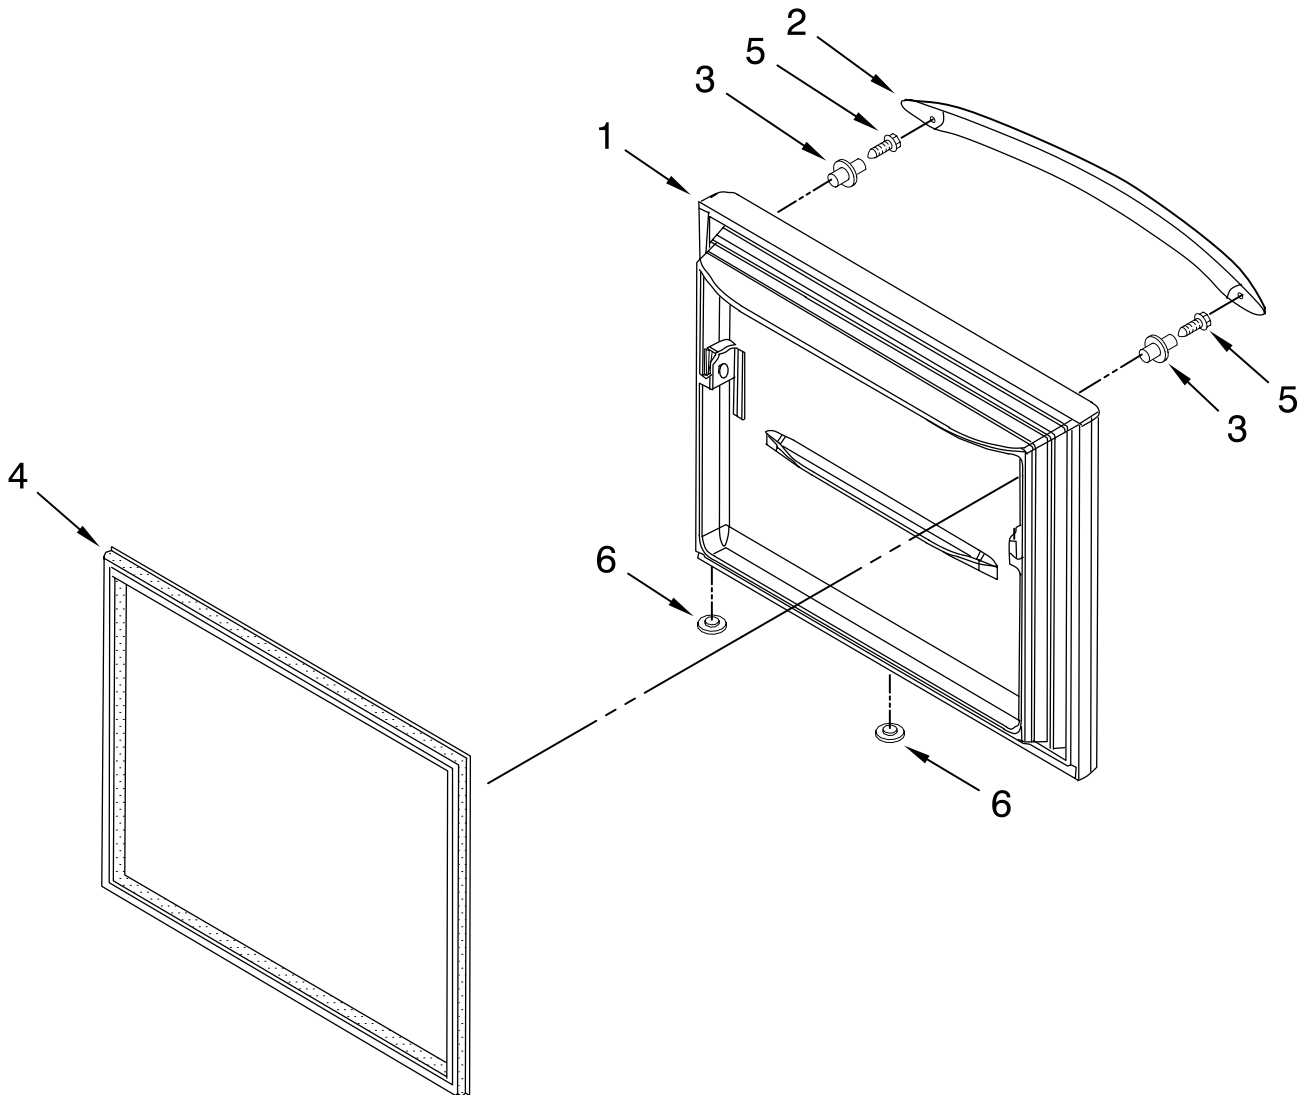

FREEZER DOOR PARTS

For Model: KBL S20ETSS01

(Stainless Steel)

FOR ORDERING INFORMATION REFER TO PARTS PRICE LIST

FREEZER DOOR PARTS

For Model: KBL S20ETSS01

(Stainless Steel)

Illus. No.	Part No.	DESCRIPTION
1		Freezer Door (w/ Insulation)
	W10184150	Stainless Steel
2		Handle, Door
	2319727S	Stainless Steel
3	67006113	Mount, Handle
4		Gasket, Door
	W10131754	Black
5	67002935	Screw
6		Plug, Vent (2)
	67004838	Black