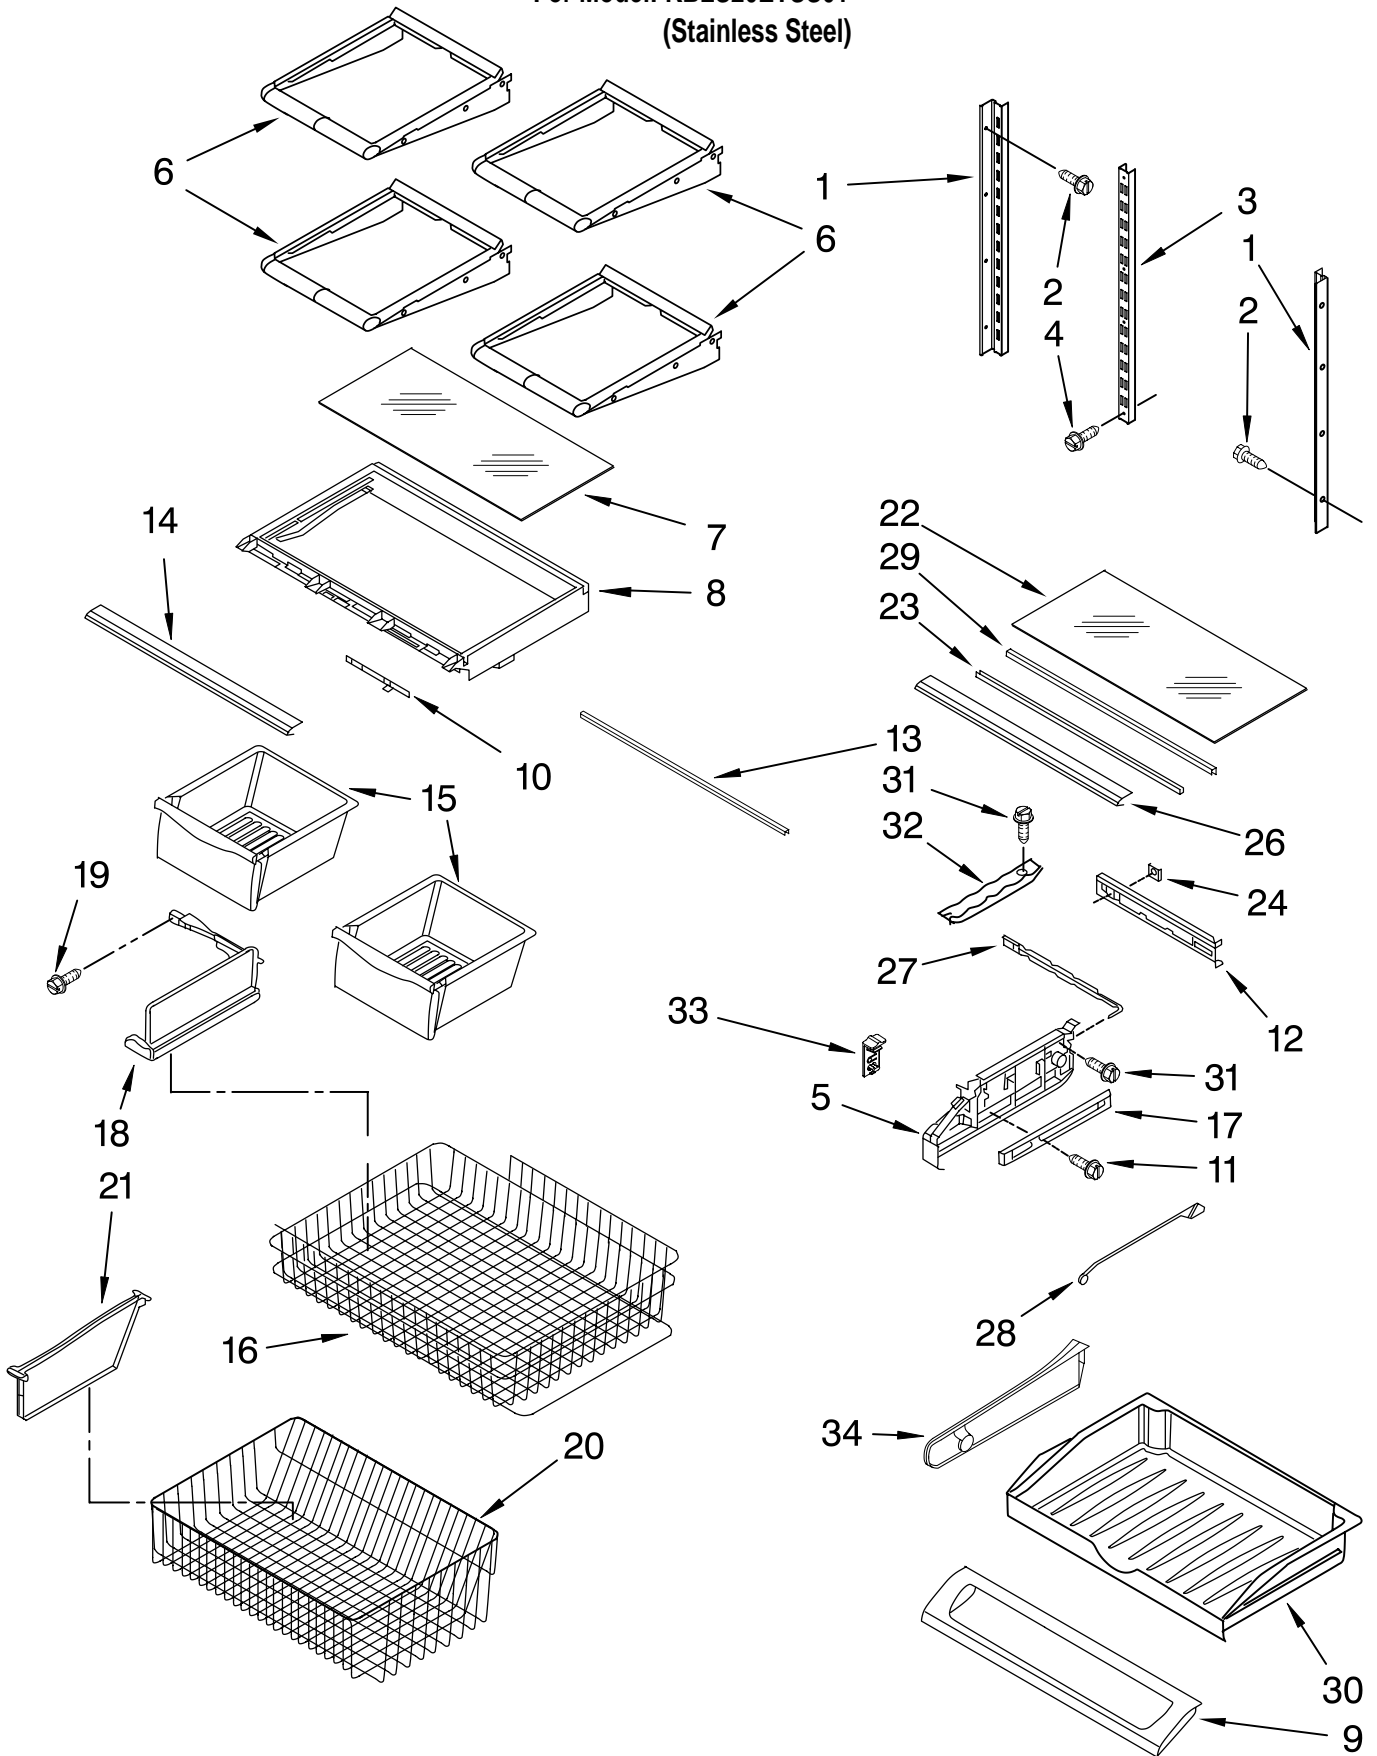

FOR ORDERING INFORMATION REFER TO PARTS PRICE LIST

FREEZER DOOR PARTS

For Model: KBL S20ETSS01

(Stainless Steel)

FOR ORDERING INFORMATION REFER TO PARTS PRICE LIST

FREEZER DOOR PARTS

For Model: KBL S20ETSS01

SHELF PARTS

For Model: KBLS20ETSS01

(Stainless Steel)

FOR ORDERING INFORMATION REFER TO PARTS PRICE LIST

SHELF PARTS

For Model: KBL520ETSS01

(Stainless Steel)

Illus. No.	Part No.	DESCRIPTION
1	67003037	Ladder, Side
2	67006400	Screw (6)
3	67003036	Ladder, Center
4	67006360	Screw (2)
5		Track, Pantry
	67005862	Left
	67005860	Right
6	67005676	Shelf, Glide (4)
7	67006655	Glass, Crisper
8	67006185	Frame, Crisper
9	67005930	Lid Assembly Pantry
10	67005864	Slide, Humidity Control
11	67006287	Screw (4)
12	67005625	Housing, Control
13	67002488	Support, Crisper Frame
14	67005675	Trim, Crisper
15	W10143396	Pan, Crisper (2)
16	67004988	Basket, Freezer (Upper)
17	67007026	Glide, Pantry
18	67004127	Divider, Upper Basket
19	67006608	Screw
20	67006026	Basket, Freezer (Lower)
21	67004812	Divider, Lower Basket
22	67002332	Glass, Pantry
23	67002330	Support, Pantry
24	67002329	Gasket, Pantry
26	67001913	Trim, Pantry
27	67003793	Slide, Pantry Control
28	67003794	Rod, Temperature Control
29	67006010	Support, Glass
30	67003530	Drawer, Pantry
31	67006400	Screw
32	67001719	Track, Pantry
33	67003791	Knob, Temperature Control
34	67002321	Divider, Pantry