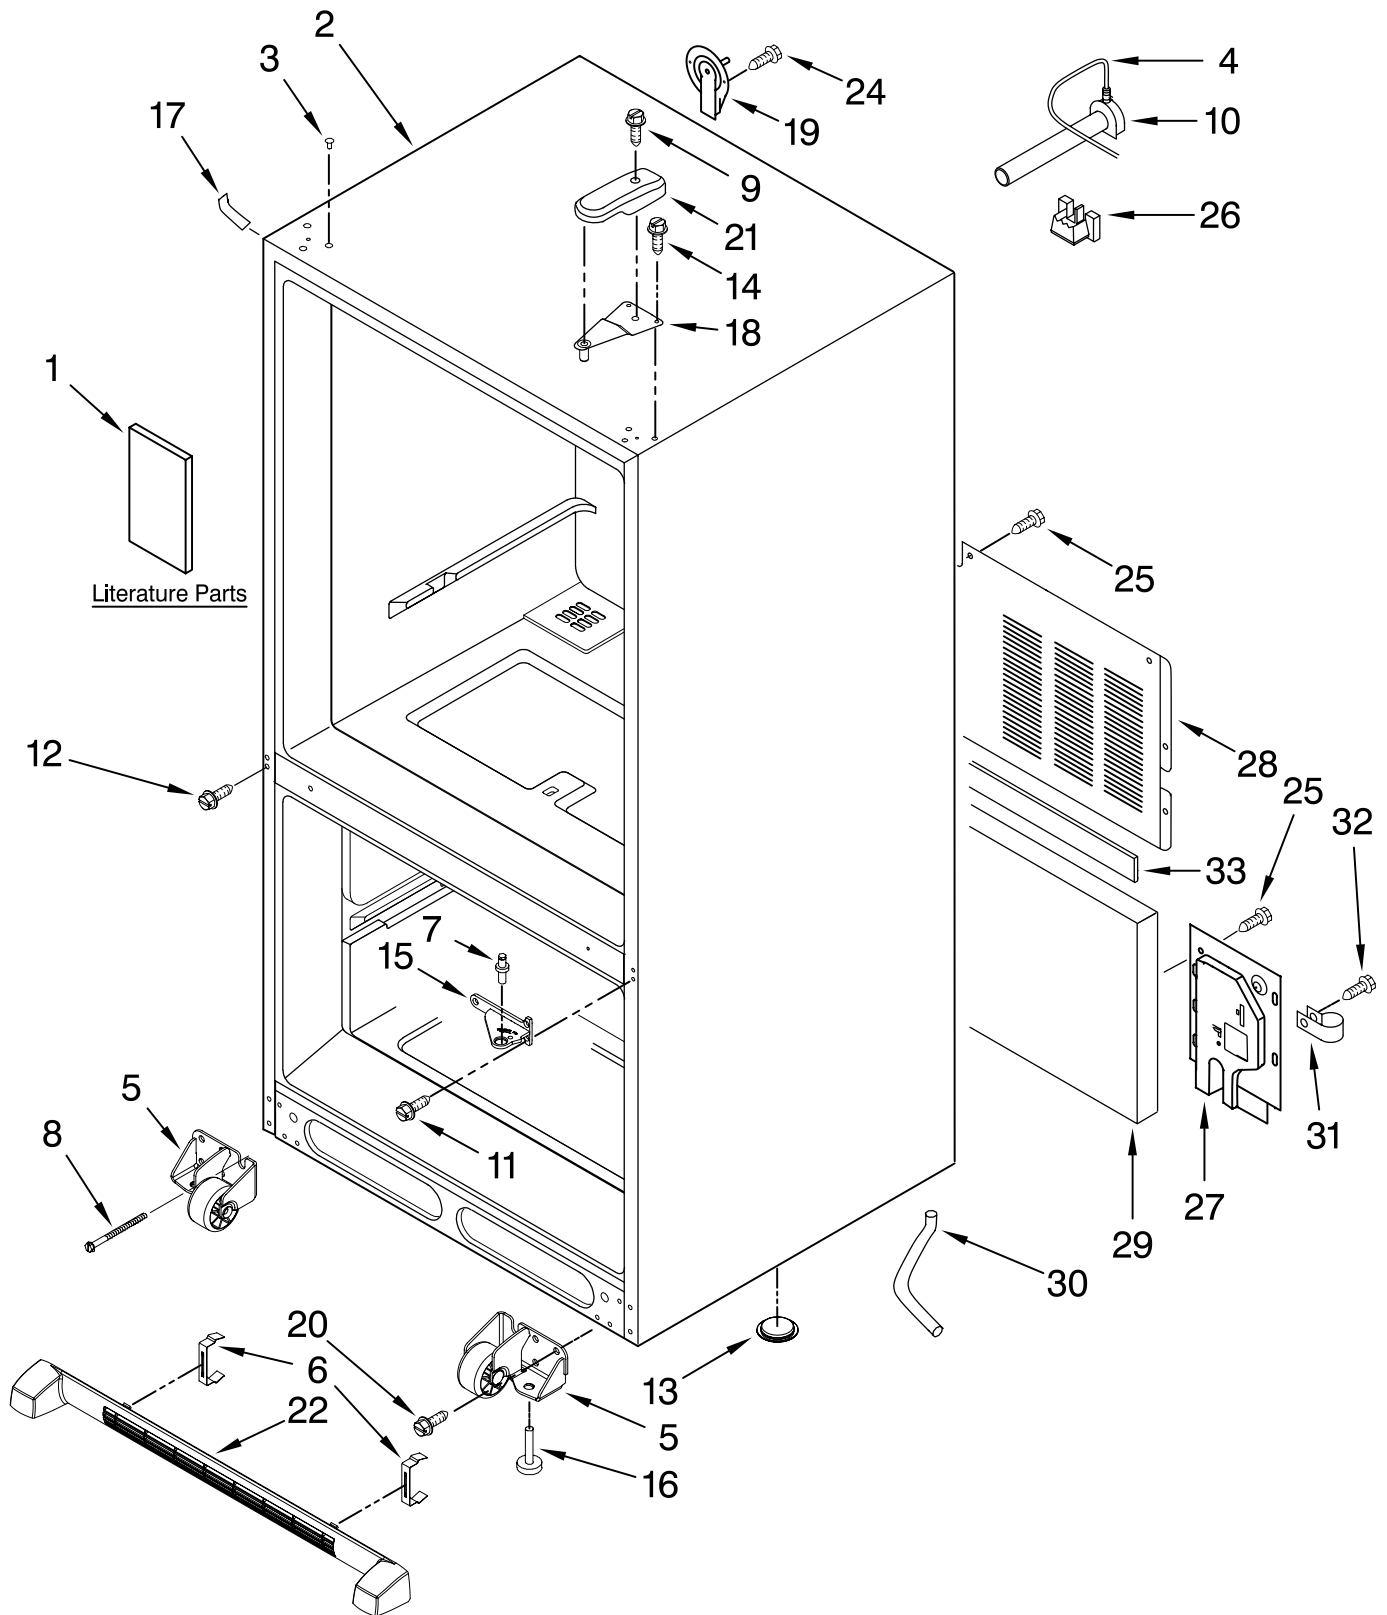

For Model: KBL520ETSS01

(Stainless Steel)

FOR ORDERING INFORMATION REFER TO PARTS PRICE LIST

CABINET PARTS

For Model: KBL S20ETSS01

(Stainless Steel)

Illus.	Part	
No.	No.	DESCRIPTION
1		Literature Parts
	W10137649	Owners Manual
	W10136377	Energy Tag
	67006616	Tech Sheet
2		Cabinet (Not a Servicable Part)
3		Plug, Button (3)
	67001131	Black
4	B5705307	Tube, Plastic
5	67002227	Roller Foot
	W10130460	LH
	W10130459	RH
6	12627302	Clip, Grille
7	67006642	Pin, Center Hinge
8	67006611	Bolt, Adjusting (Rear)
9	67006521	Screw
10	W10137519	Elbow, Till Tube
11	67006380	Screw
12	67006473	Screw
13	A3076901	Plug, Button
14	67006303	Screw
15		Hinge, Center
	67007043	Black
16	W10141622	Foot Brake (2)
17		Cover, Corner
	67003485	Black
18	12566604ED	Hinge, Top
19	67003331	Cover, Water Line
20	67006564	Screw (8)
21		Cover, Hinge
	67001012	Black
22		Grille Assembly (Includes Clips)
	W10131134	Black
24	67006287	Screw
25	67006425	Screw (10)
26	67004092	Block, Filter
27	67004098	Cover, Water Valve
28	12575101ED	Cover, Unit
29	67003796	Insulation, Sound
30	W10164397	Tube, Drain
31	67001067	Clip, Drain Tube
32	67006737	Screw
33	B5759649	Gasket

FOR ORDERING INFORMATION REFER TO PARTS PRICE LIST

REFRIGERATOR LINER PARTS

For Model: KBL S20ETSS01

(Stainless Steel)

FOR ORDERING INFORMATION REFER TO PARTS PRICE LIST

REFRIGERATOR LINER PARTS

For Model: KBL S20ETSS01