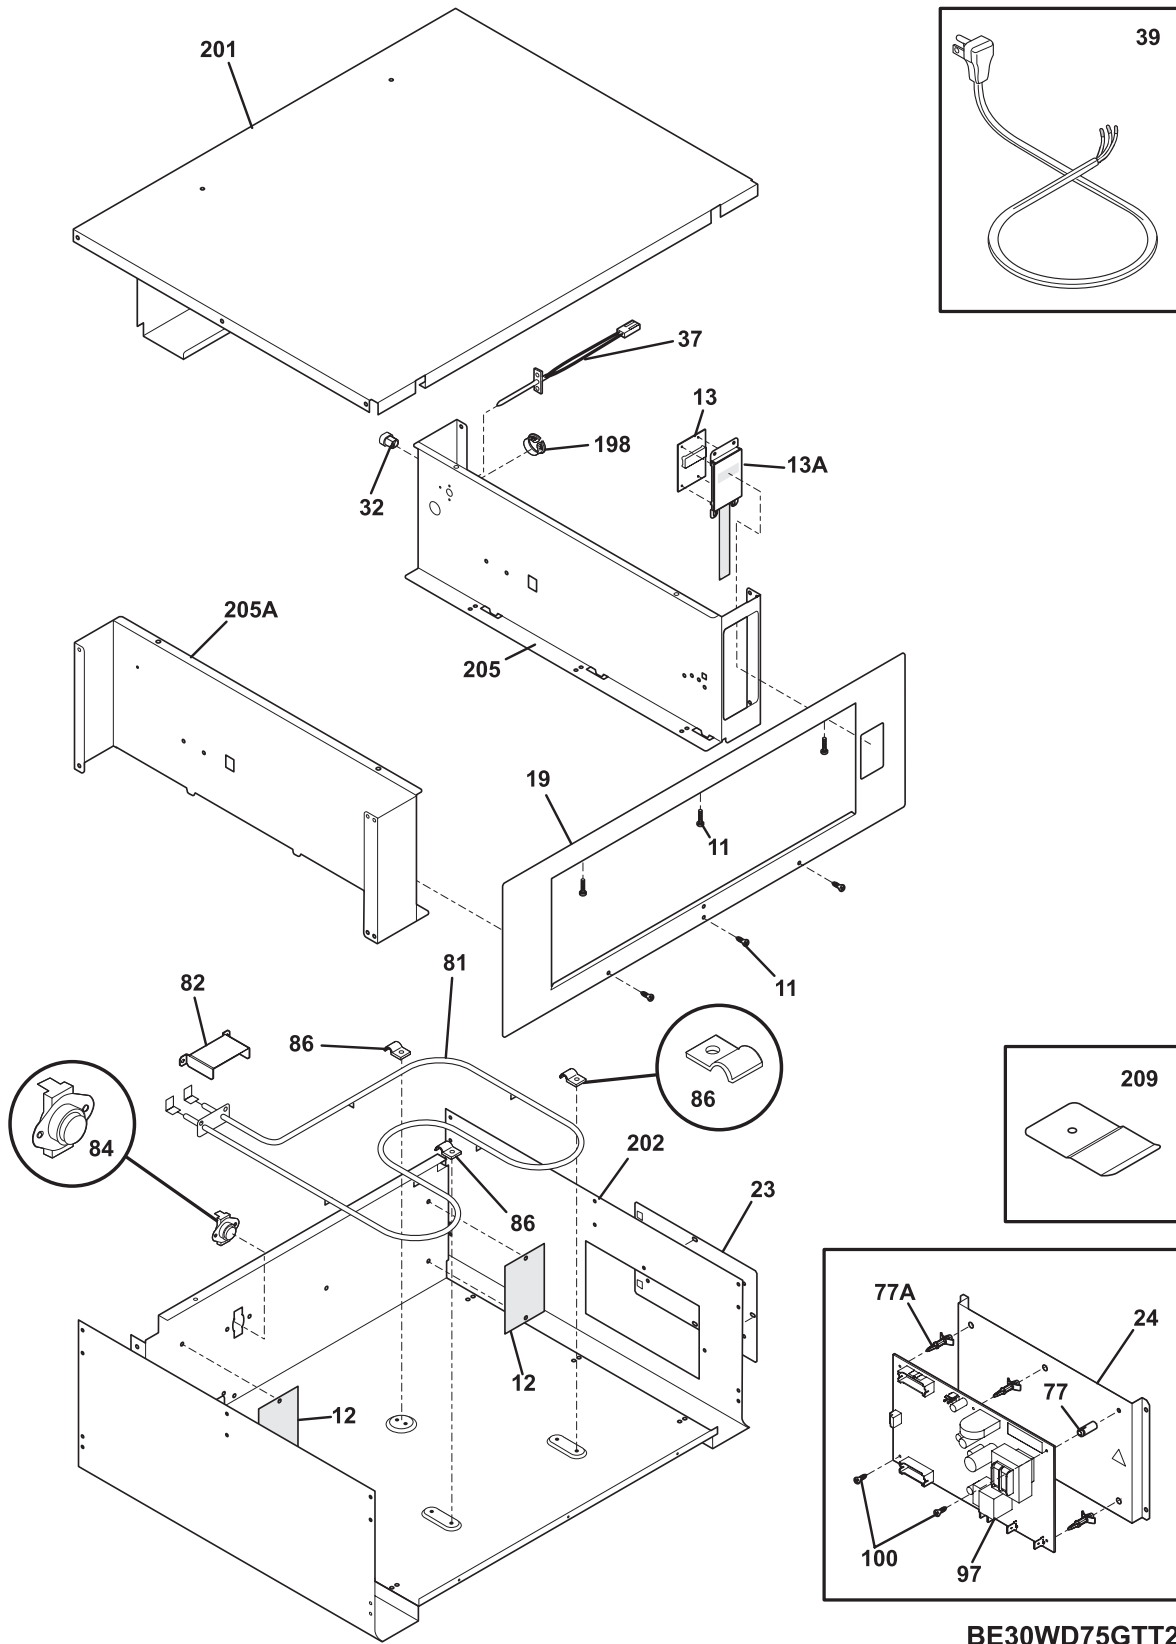

BODY

BE30WD75GTT2

BODY

POS. NO	PART NO.	DESCRIPTION
11	75303300265	Screw, 8-18 X 1/2, (4)
12	7318388000	Bumper, Absorber, felt, (2)
13 #	7316517900	Board, display
13A#	7318388101	Bracket Assembly, display board, w/overlay
*	75303325170	Nut, Keps, 8-32, (4)
*	75304464950	Screw, #6 - 32 x 5/16, (4)
19	7318387603	Control Panel, assembly, w/studs
23	7318310108	Panel, service
24	7318310701	Bracket, mounting
32	7318228100	Strain relief
37 #	7316217002	Probe, oven temp
39	7318144005	Cord, service
77	7316247900	Spacer, power board
77A	7316114100	Spacer, (4)
81 #	7318255301	Element, warmer drawer
82	7318388600	Guard, element
84 #	7318005114	Thermostat
86	7316095800	Clip, hold down, warmer element
97 #	7316517800	Board, control, display realy
100	75304400427	Screw, 6-20 x 1/2, (2)
198	708008009	Bushing, nylon, snap
201	7318281506	Wrapper, upper
202	7318281021	Wrapper, lower
205	7318281207	Panel, side, black, RH
205A	7318281307	Panel, side, black, LH
209	7318247401	Bracket, wall
209*	75304464952	Screw, #10-16 x 1 1/4, (5)
* #	7318199767	Wiring Harness, main
* #	7318199765	Wiring Harness, communication
*	7318399000	Shield, wire
*	75303323175	Adhesive tape, 1" lg.
*	75303211311	Screw, 8 x 0.500
*	75303311306	Screw, 8-18 x 0.375, (8)

DRAWER

DE30WD75GTT2

DRAWER

POS. NO	PART NO.	DESCRIPTION
1	7318246411	Drawer, warmer, w/track
4	7318280717	Panel, drawer front, stainless
9	7318281625	Panel, drawer, interior
21	7318378002	Bracket, magnet mtg, (2)
*	75304465874	Screw, #8-15 x 1/2, (6)
22	7318373201	Magnet, drawer, (2)
80	7318254405	Gasket, warmer drawer
85	7318345600	Rack, warmer drawer
123	7318247104	Panel, control, humidity
124	708002868	Screw, 10-24 x 0.500, probe, thrm brkt, shield, drwr, box
125	75304436030	Rivet
126	7318251100	Handle, control, humidity
*	7318163602	Cleaner, stainless steel
*	75303300265	Screw, 8-18 X 1/2, (4)
*	75303311306	Screw, 8-18 x 0.375, (8)
*	75304437021	Screw, mounting, 8-18 x 0.25, chrome, (2)