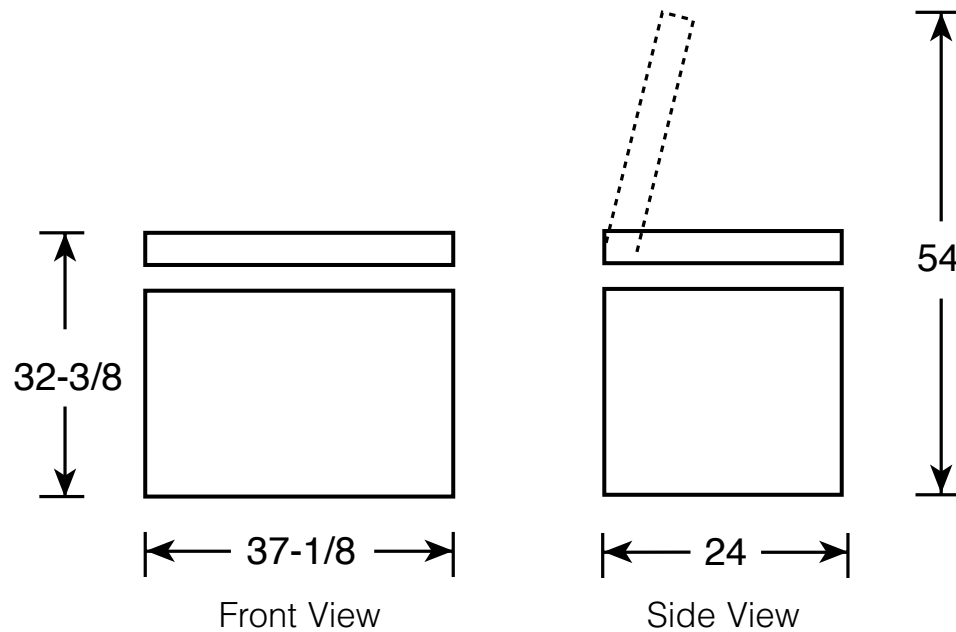

## FCM7DR – GE® 7.0 Cu. Ft. Capacity Manual Defrost Chest Freezer

Dimensions (in inches)

Air Clearances	
Each side (in.)	3
Back (in.)	3

**GE Appliances**