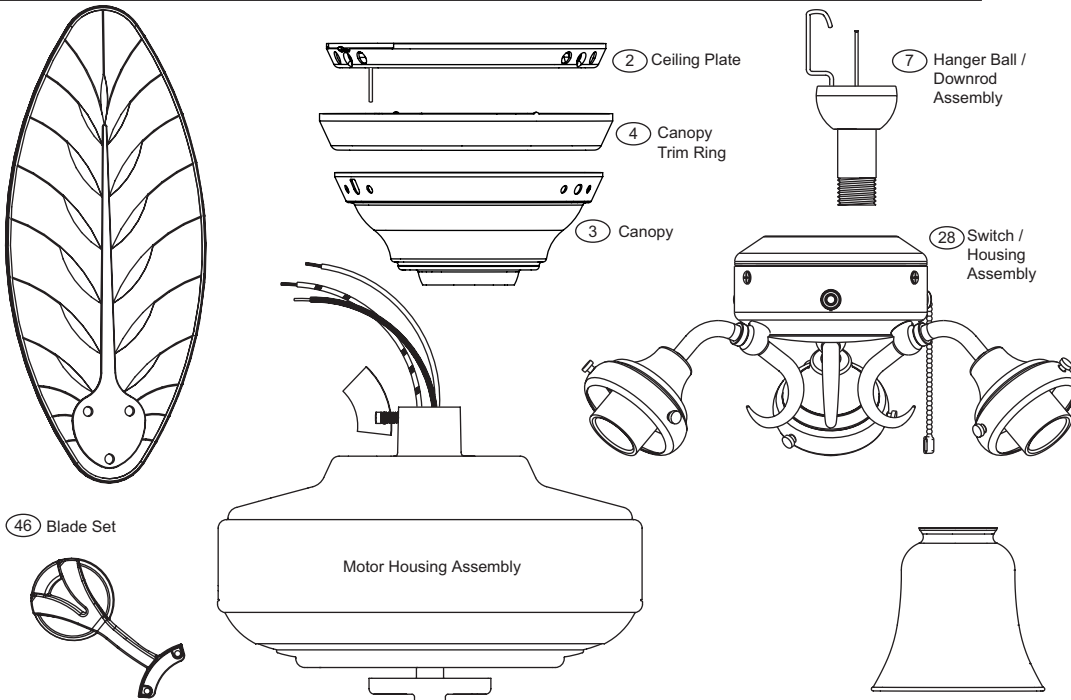

Fan Parts (Not Drawn to Scale)

Missing / Broken Parts:
Call 1-888-830-1326

Fan does not work:

1. Reference the Trouble Shooting guide in your Instruction Manual.
2. Call your Local Service Center.
3. Call Technical Support at 901-248-2222.

For additional information on:
Hunter Products • Trouble Shooting
Dealer Location • Service Center Locator
Call 1-800-448-6837
www.hunterfan.com