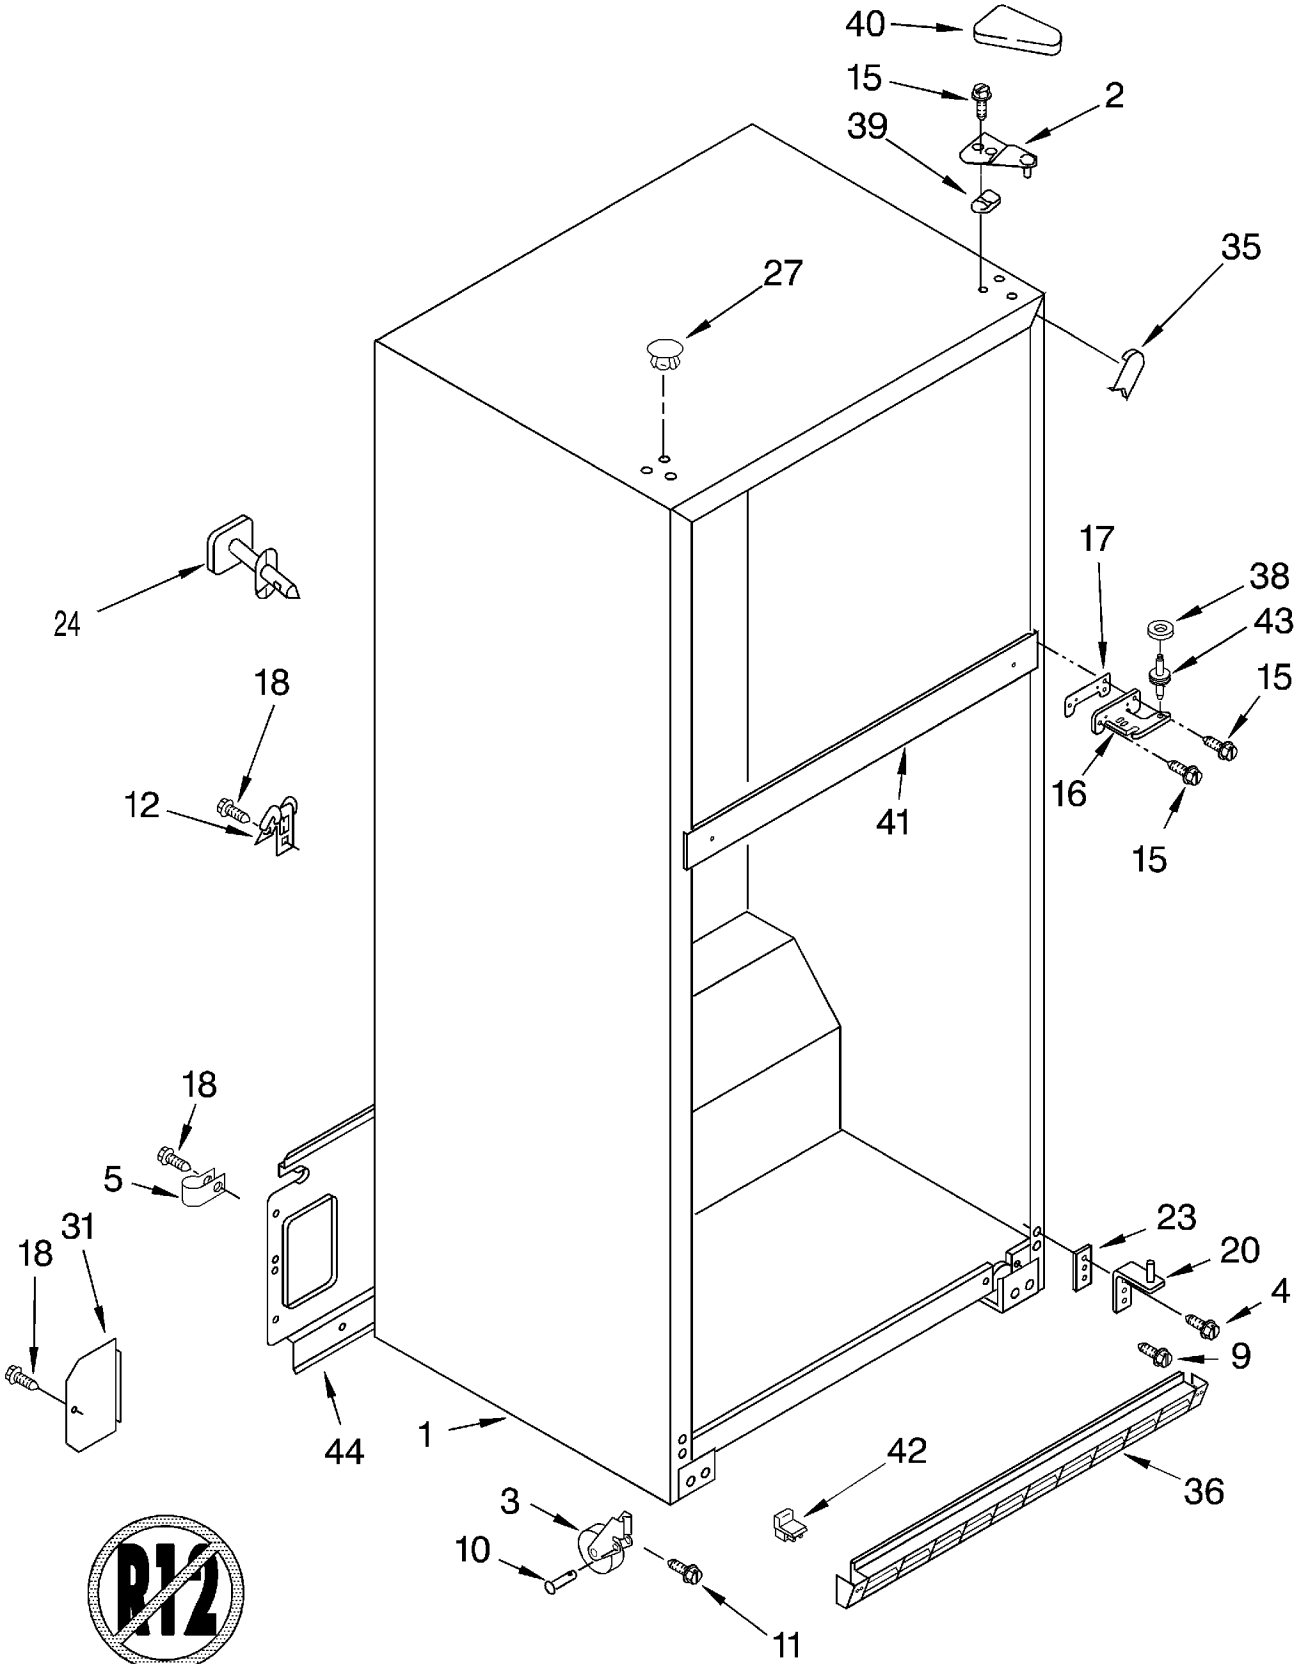

CABINET PARTS

For Models: 7ET18ZKXDW00, 7ET18ZKXDN00
(White) (Almond)

REFRIGERATOR

1		Cabinet (Not A Serviceable Part)
2	2157591	Hinge (Top)
3	2166108	Roller-Front (2)
4	489459	Screw
5	489385	Clamp, Tube (Water Supply Line)
9	489436	Screw
10	2179826	Rivet
11	2174650	Screw
12	549193	Clamp-Cord
15	489423	Screw
16	2183064	Hinge, Center
17	2163757	Shim, Hinge Center
18	489463	Screw
20	2179829	Hinge Butt
23	2172745	Shim, Bottom Hinge
24		Fitting, Water Tube (NOT SERVICED)
27		Hole Plug (12)
	2151652	White
	2151653	Almond
31	2166251	Cover, Valve
35		Corner Filler (2)
	2163733	White
	2166187	Almond
36		Grille
	2182429	White
	2182430	Almond
38	487576	Washer
39	1123517	Shim
40		Cover-Hinge
	2160403	White
	2160404	Almond
41		Rail, Center (NOT SERVICED)
42		Corner Filler, Grille
	2166156	White
	2166204	Almond
43	2183063	Pin, Hinge
44	2183158	Cover, Unit

FREEZER DOOR PARTS

For Models: 7ET18ZKXDW00, 7ET18ZKXDN00
(White) (Almond)

1		Freezer Door (Includes #8)
	2182487	White
	2182491	Almond
4	2159367	Bracket, Door Stop
5	488921	Screw, 8 x 1/2
6	2183003	Thimble
7		Hole Plug
	844478	White
	989196	Almond
8	2159327	Door Gasket, Magnetic
10		Handle End, Top
	9791776	White
	9791777	Almond
11		Handle End
	9791771	White
	9791772	Almond
12		Handle, Center
	2171043	White
	2171044	Almond
13	943187	Shim, Handle
14	943188	Spacer, Handle Door Panel
16	489006	Screw, 8 x 5/8
17	2171037	Trim, Door Shelf (2)
18		Nameplate
	2162781	White Model
	2162782	Almond Model
22	2156002	EndCap, Trim (4)