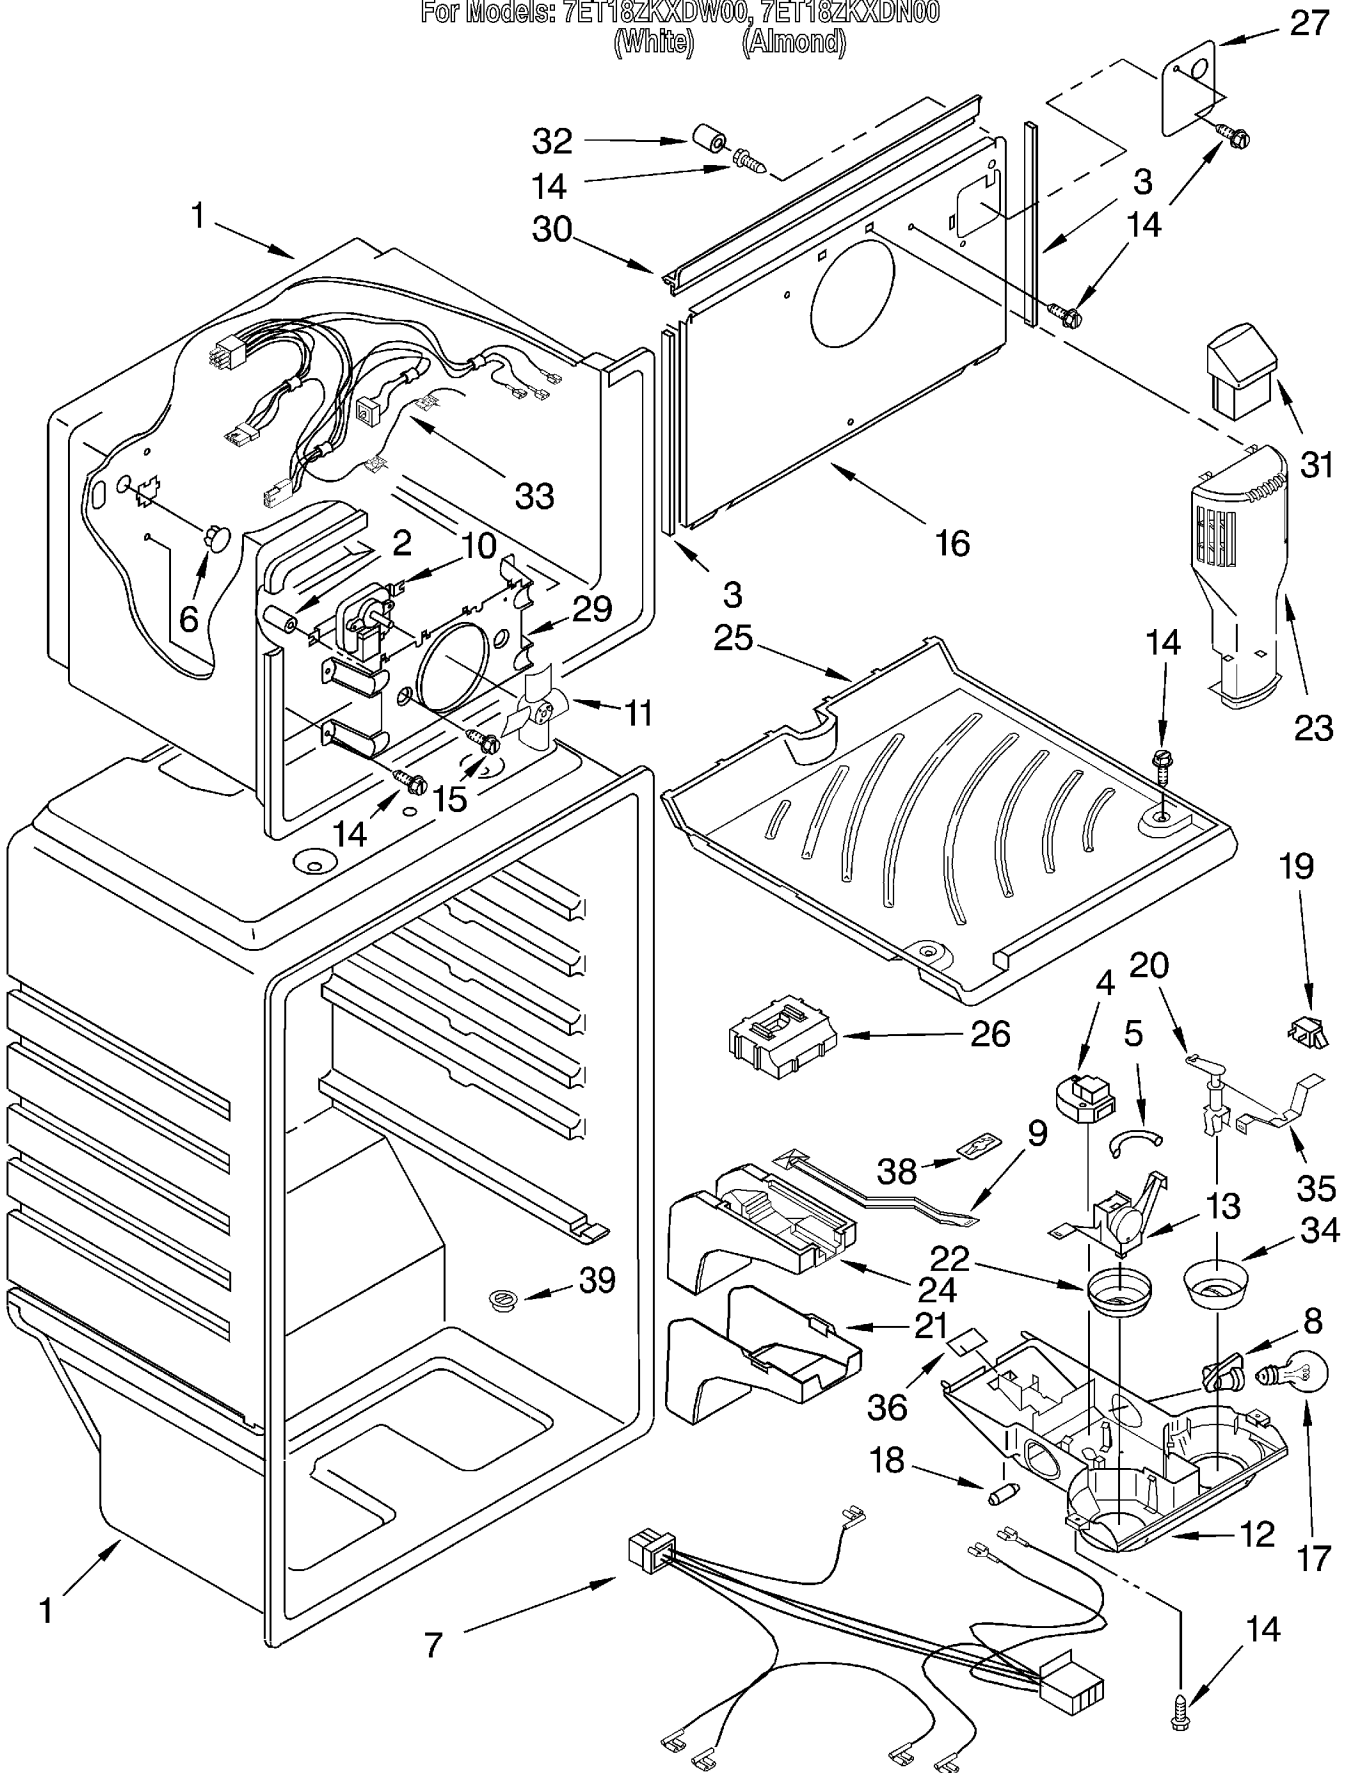

LINER PARTS

For Models: 7ET18ZKXDW00, 7ET18ZKXDN00
(White) (Almond)