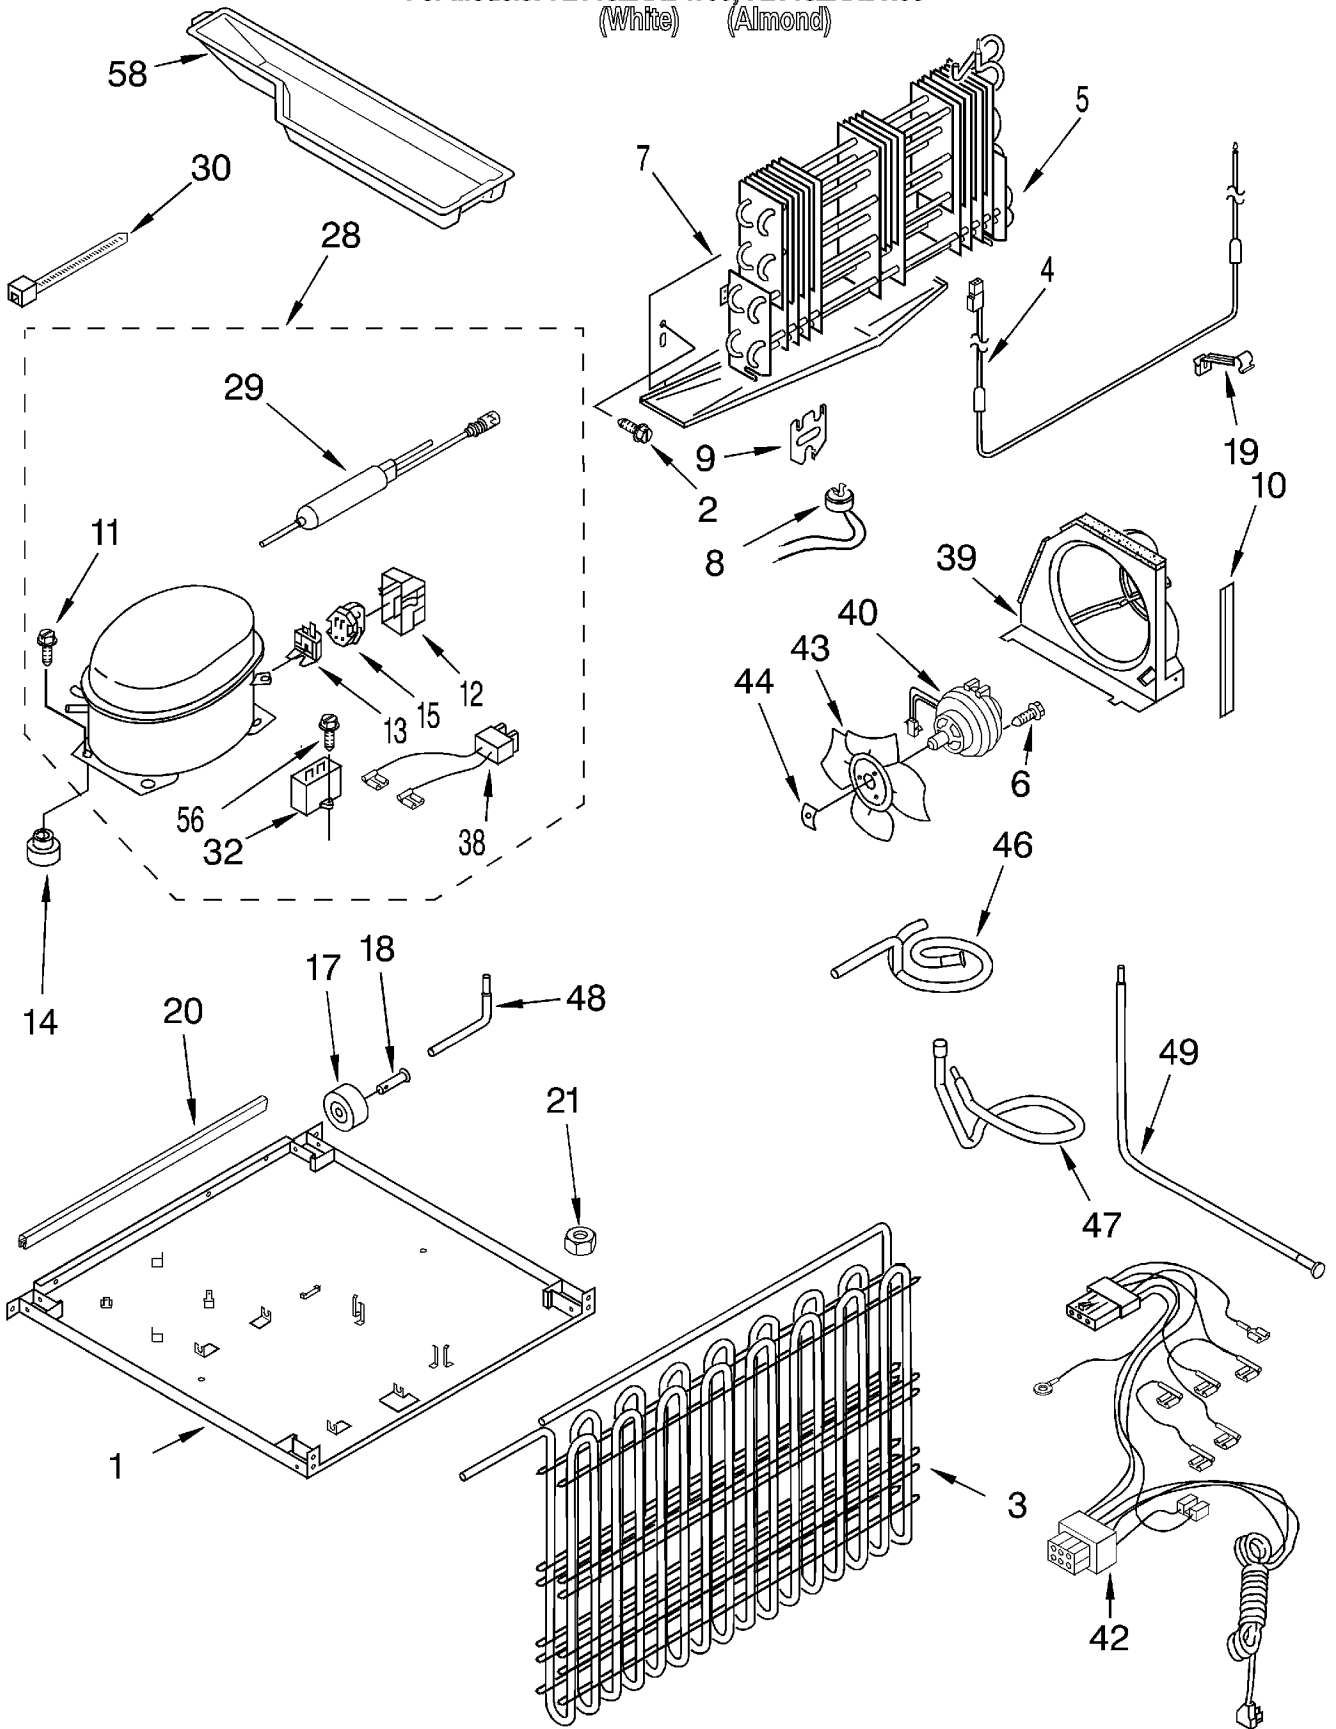

UNIT PARTS

For Models: 7ET18ZKXDW00, 7ET18ZKXDN00
(White) (Almond)