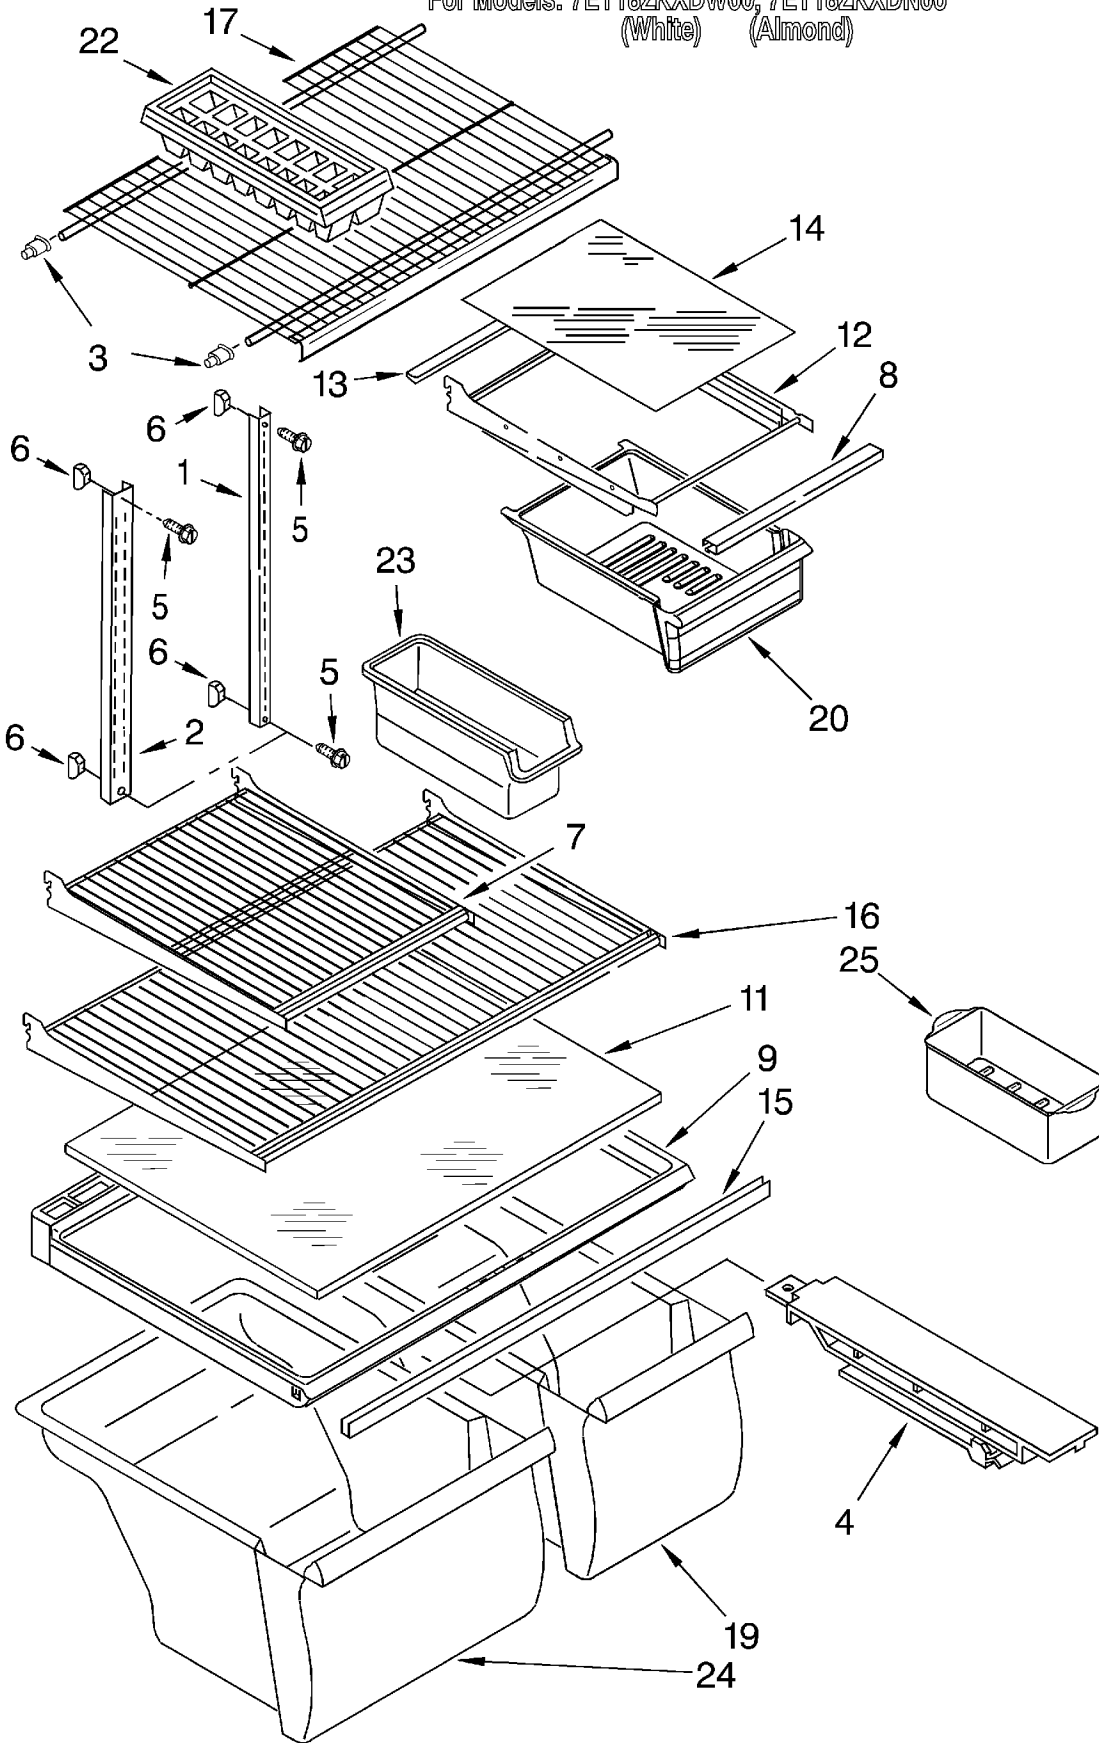

FREEZER DOOR PARTS

For Models: 7ET18ZKXDW00, 7ET18ZKXDN00
(White) (Almond)

1		Freezer Door (Includes #8)
	2182487	White
	2182491	Almond
4	2159367	Bracket, Door Stop
5	488921	Screw, 8 x 1/2
6	2183003	Thimble
7		Hole Plug
	844478	White
	989196	Almond
8	2159327	Door Gasket, Magnetic
10		Handle End, Top
	9791776	White
	9791777	Almond
11		Handle End
	9791771	White
	9791772	Almond
12		Handle, Center
	2171043	White
	2171044	Almond
13	943187	Shim, Handle
14	943188	Spacer, Handle Door Panel
16	489006	Screw, 8 x 5/8
17	2171037	Trim, Door Shelf (2)
18		Nameplate
	2162781	White Model
	2162782	Almond Model
22	2156002	EndCap, Trim (4)

SHELF PARTS

For Models: 7ET18ZKXDW00, 7ET18ZKXDN00
(White) (Almond)

1	2172637	Shelf, Ladder (2)
2	2172638	Shelf, Ladder Center
3	2163762	Cup, Shelf Mtg.
4	2163835	Track, Crisper
5	489415	Screw
6	520965	Screw Support
7	2163853	Shelf, Cantilever
8	2176262	Trim, Shelf
9	2190580	Crisper Cover
11	2174665	Glass, Crisper Cover
12	2176305	Pan Shelf, Cantilever
13	2163882	Retainer, Glass
14	2166216	Glass, Meat Cover
15	2172541	Crisper Support
16	2163856	Shelf, Full Cantilever
17	2176275	Shelf, Freezer
19	2190528	Pan, Crisper
20	2190682	Pan, Meat
22	841180	Ice Tray
23	1116917	Container
24	2190529	Crisper Pan
25	2166748	Egg Bin