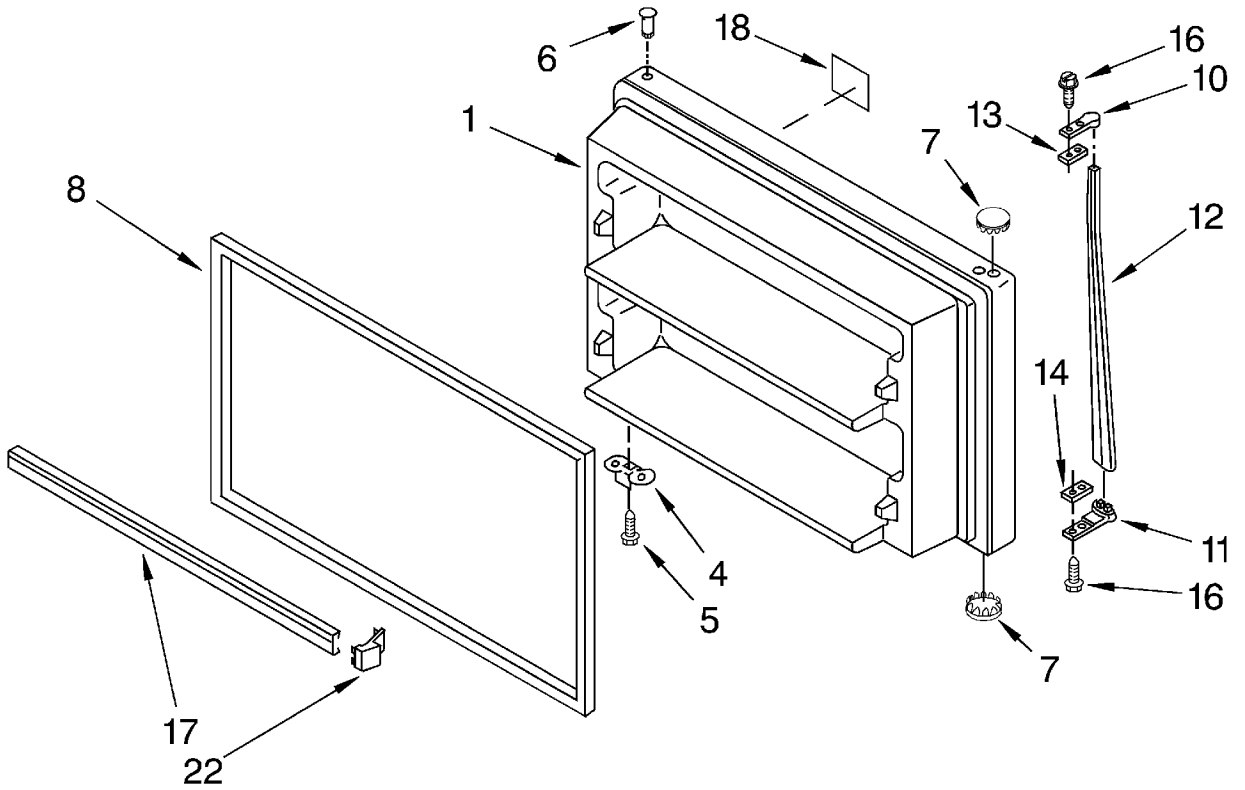

CABINET PARTS

For Models: 7ET18ZKXDW00, 7ET18ZKXDN00
(White) (Almond)

REFRIGERATOR

1		Cabinet (Not A Serviceable Part)
2	2157591	Hinge (Top)
3	2166108	Roller-Front (2)
4	489459	Screw
5	489385	Clamp, Tube (Water Supply Line)
9	489436	Screw
10	2179826	Rivet
11	2174650	Screw
12	549193	Clamp-Cord
15	489423	Screw
16	2183064	Hinge, Center
17	2163757	Shim, Hinge Center
18	489463	Screw
20	2179829	Hinge Butt
23	2172745	Shim, Bottom Hinge
24		Fitting, Water Tube (NOT SERVICED)
27		Hole Plug (12)
	2151652	White
	2151653	Almond
31	2166251	Cover, Valve
35		Corner Filler (2)
	2163733	White
	2166187	Almond
36		Grille
	2182429	White
	2182430	Almond
38	487576	Washer
39	1123517	Shim
40		Cover-Hinge
	2160403	White
	2160404	Almond
41		Rail, Center (NOT SERVICED)
42		Corner Filler, Grille
	2166156	White
	2166204	Almond
43	2183063	Pin, Hinge
44	2183158	Cover, Unit

FREEZER DOOR PARTS

For Models: 7ET18ZKXDW00, 7ET18ZKXDN00
(White) (Almond)

1		Freezer Door (Includes #8)
	2182487	White
	2182491	Almond
4	2159367	Bracket, Door Stop
5	488921	Screw, 8 x 1/2
6	2183003	Thimble
7		Hole Plug
	844478	White
	989196	Almond
8	2159327	Door Gasket, Magnetic
10		Handle End, Top
	9791776	White
	9791777	Almond
11		Handle End
	9791771	White
	9791772	Almond
12		Handle, Center
	2171043	White
	2171044	Almond
13	943187	Shim, Handle
14	943188	Spacer, Handle Door Panel
16	489006	Screw, 8 x 5/8
17	2171037	Trim, Door Shelf (2)
18		Nameplate
	2162781	White Model
	2162782	Almond Model
22	2156002	EndCap, Trim (4)