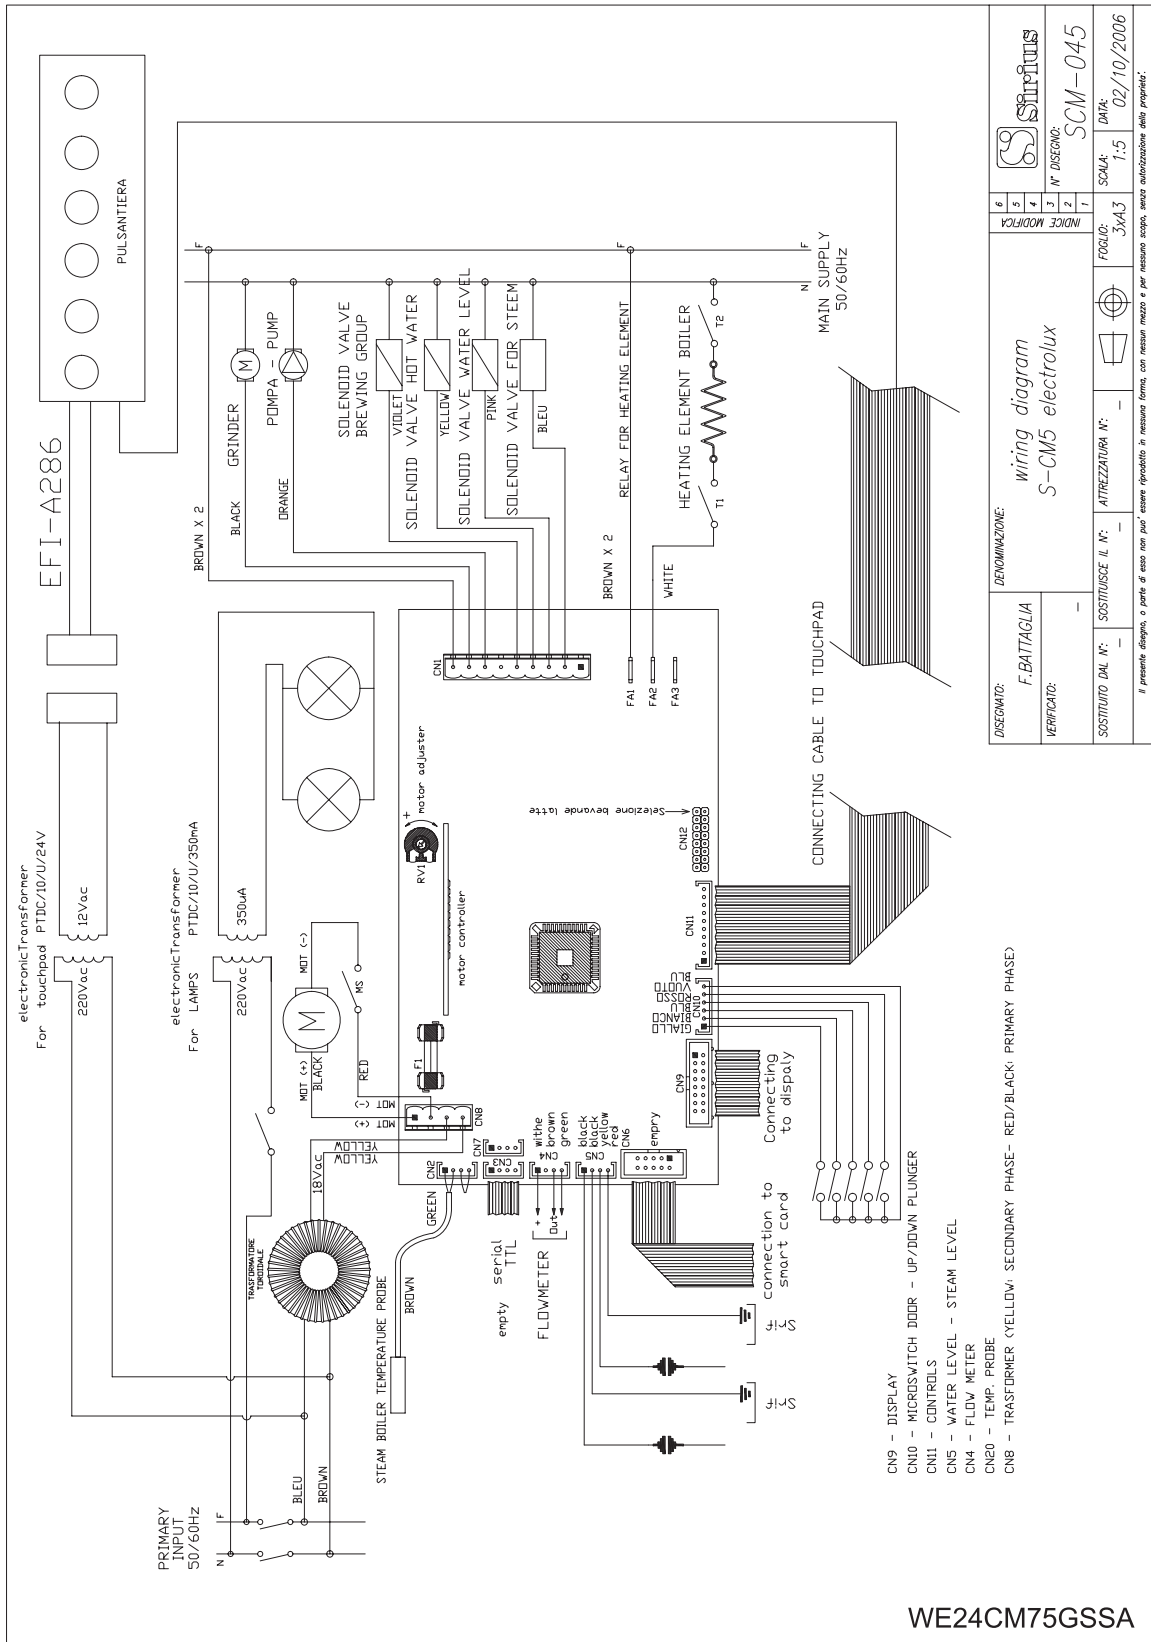

DOOR/CONTROL ASSEMBLY

FE24CM75GSSA

DOOR/CONTROL ASSEMBLY

POS. NO	PART NO.	DESCRIPTION
1	75304466039	Holder, hinge
118	75304466322	Screw, stainless
155#	75304466375	Display Assembly
156#	75304466376	Transformer, electronic
157#	75304466377	Switch, micro, door
158	75304466378	Hinge, door
160#	75304466379	Touch Control, key pad
161	75304466380	Pawl, with holder
162	75304466381	Panel, outer door
163	75304466382	Latch Hook
164#	75304466398	Switch, light, bipolar
165#	75304466399	Switch, light, white, bipolar
166#	75304466400	LED, control
167	75304466401	Cap, light switch
170	75304466402	Support, nozzle
171	75304466403	Nozzle, dispenser
172	75304466404	Door, inner
173	75304466405	Hinge, inner door
174	75304466406	Support, pipe
176#	75304466407	Elbow, pipe
177#	75304466408	Nozzle, wand, water/steam
207	75304466419	Lock, door, with key
208	75304466421	Lever, door lock
229	75304466475	Cover, nozzle support
258	75304466442	Cover, nozzle, dispenser
267#	75304466444	Transformer, LED

MISCELLANEOUS COMPONENTS

GE24CM75GSSA

MISCELLANEOUS COMPONENTS

POS. NO	PART NO.	DESCRIPTION
178	75304466409	Drawer, coffee grounds
179	75304466410	Cover, drip tray, top
180	75304466411	Bumper, rubber
181	75304466412	Tray, drip
182	75304466413	Glide, cabinet, long
189	75304466416	Shim, glide
190	75304466417	Angle, glide holder
234	75304466432	Cover, steam barrier
238	75304466433	Covering, left
239	75304466434	Covering, right
240	75304466435	Screw, allen, m4 x 10, glide
254	75304466441	End Cap, filler, L/R reversible
*	75304466443	Programming Guide

WIRING DIAGRAM

6	5	4	3	2	1
INDICE MODIFICA					
F. BATTAGLIA					
DENOMINAZIONE: wiring diagram					
S-CM5 electrolux					
SOSTITUITO DAL N°:		SOSTITUISCE IL N°:		ATTREZZATURA N°:	
-		-		-	
FOGLIO: 3x43		SCALA: 1:5		DATA: 02/10/2006	
N° DISSEGNO: SCM-045					