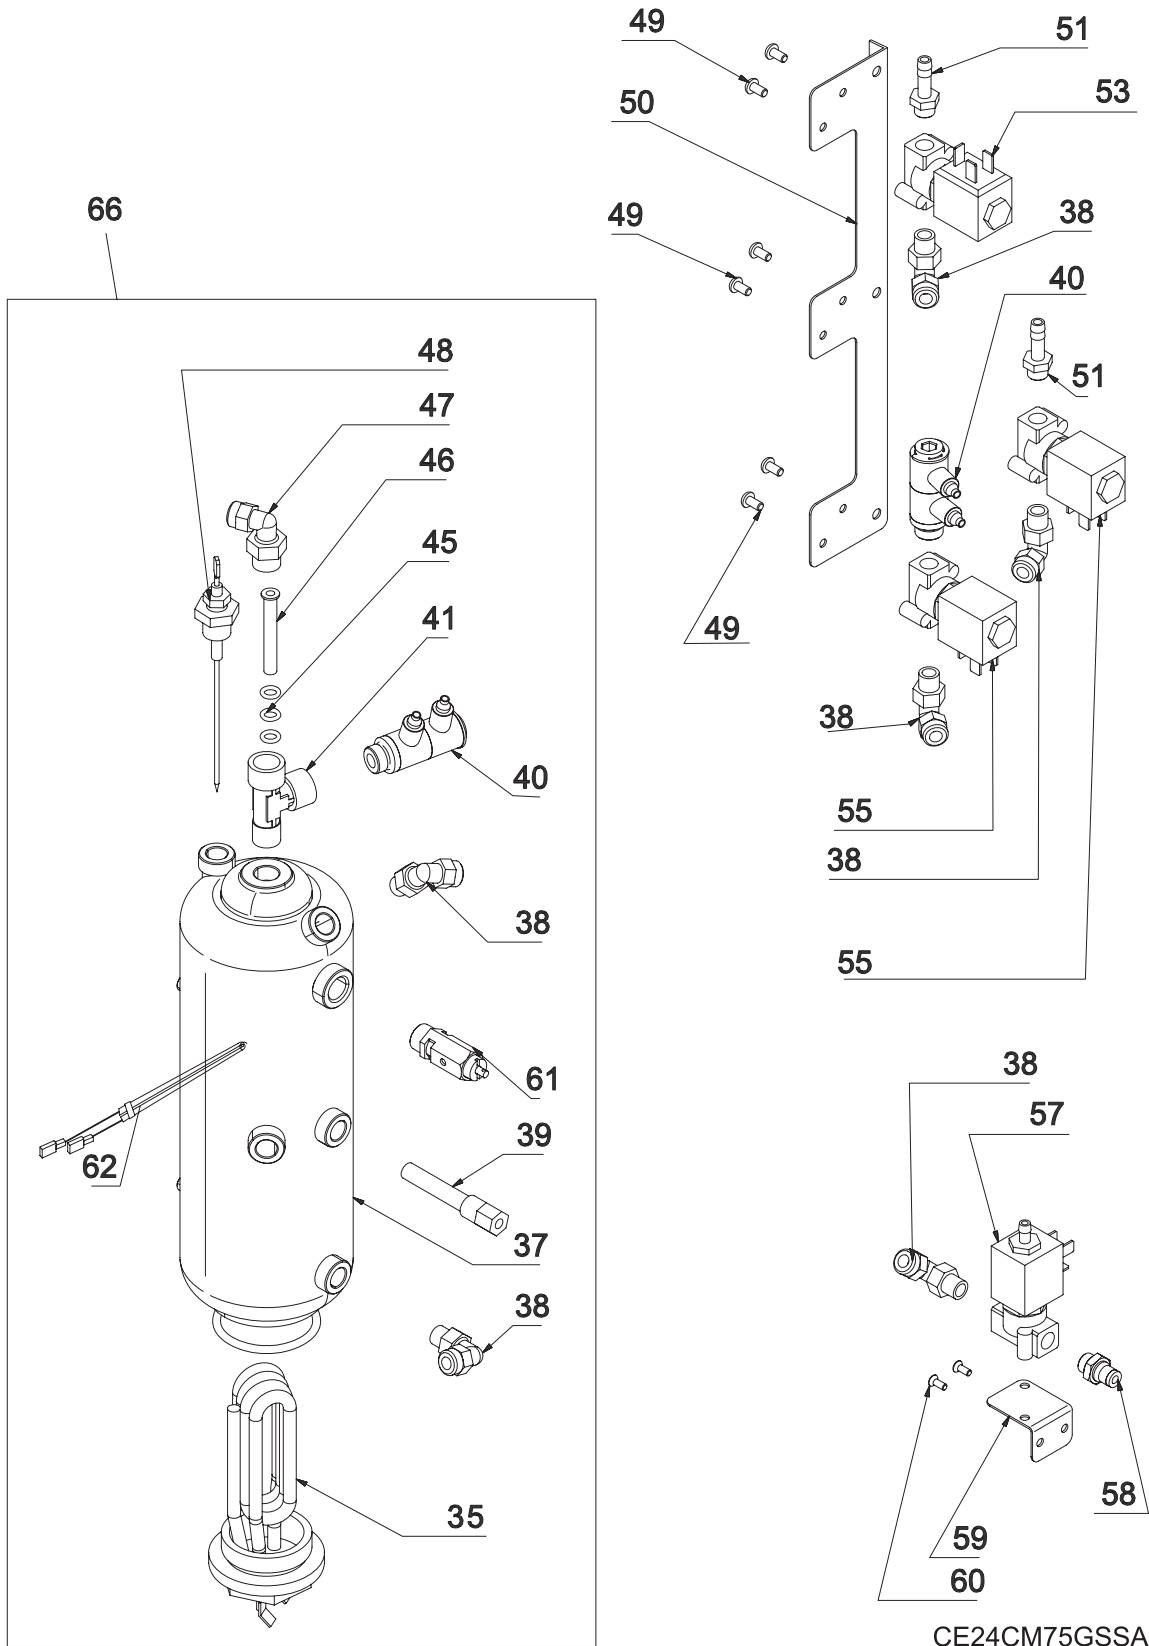

WATER SYSTEM-PUMP

BE24CM75GSSA

WATER SYSTEM-PUMP

POS. NO	PART NO.	DESCRIPTION
14	75304466048	Cover, chute, ground coffee
16	75304466049	Screw, m4 x 16, stainless
17	75304466050	Cover, water tank
19 #	75304466051	Tube, drain
20 #	75304466052	Meter, flow, low pressure
22	75304466053	Cover, bean container
24	75304466054	Chute, ground coffee
27 #	75304466055	Tank, water
29 #	75304466056	Sensor, magnetic
30 #	75304466319	Valve, check, water tank
32	75304466057	O'Ring, 11 mm
118	75304466322	Screw, stainless
206#	75304466418	Tank Assembly, water
210#	75304466422	Float, water level, tank
215#	75304466426	Pump, water
219	75304466429	Cover, top panel

BOILER ASSEMBLY

BOILER ASSEMBLY

POS. NO	PART NO.	DESCRIPTION
35 #	75304466058	Element, heating, 115 V
37 #	75304466059	Cannister, boiler
38 #	75304466060	Elbow, compression, swivel
39 #	75304466061	Probe, temperature, boiler
40 #	75304466062	Fitting, compression, double
41 #	75304466063	T-Fitting
45	75304466065	O'Ring
46	75304466066	Pipe, dia. 6, Teflon
47 #	75304466067	Elbow, boiler, swivel
48 #	75304466068	Probe, water level, boiler
49	75304466069	Screw, M4 x 6
50	75304466070	Bracket, valve support
51 #	75304466071	Fitting, water line
53 #	75304466072	Valve, solenoid, 2 way
55 #	75304466073	Valve, solenoid, 2 way
57 #	75304466074	Valve, solenoid, 3 way
58 #	75304466075	Fitting, 3 way solenoid
59	75304466090	Bracket, support, solenoid
60	75304466092	Screw, M3 x 8, stainless
61 #	75304466093	Valve, safety
62 #	75304466094	Thermostat, boiler
66 #	75304466096	Boiler Assembly, 120 V
*	75304466414	Pipe, dia. 4, Teflon
*	75304466415	Pipe, dia. 7 x 700 mm, silicone