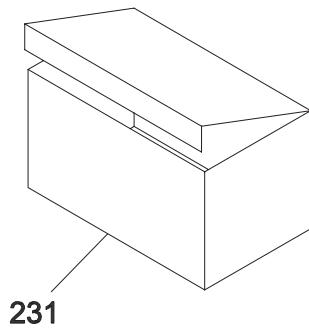

ELECTRICAL COMPONENTS

AE24CM75GSSA

ELECTRICAL COMPONENTS

POS. NO	PART NO.	DESCRIPTION
1	75304466039	Holder, hinge
2 #	75304466040	Ribbon Cable, display
3 #	75304466041	Ribbon Cable, touch pad
6 #	75304466042	Capacitor
8 #	75304466043	Transformer, voltage
9	75304466044	Screw, M6 x 50, stainless
11 #	75304466045	EPROM, memory circuit
12	75304466046	Nut, plastic
13 #	75304466047	Switch, micro, grounds drawer
43 #	75304466064	Control Board, printed circuit
104	75304466092	Screw, M3 x 8, stainless
231	75304466430	Accessory Kit, brush, scoop, etc
233#	75304466431	Power Cord, electric
242	75304466436	Nut, M3
243	75304466437	Clip
269	75304466446	Cleaning Kit