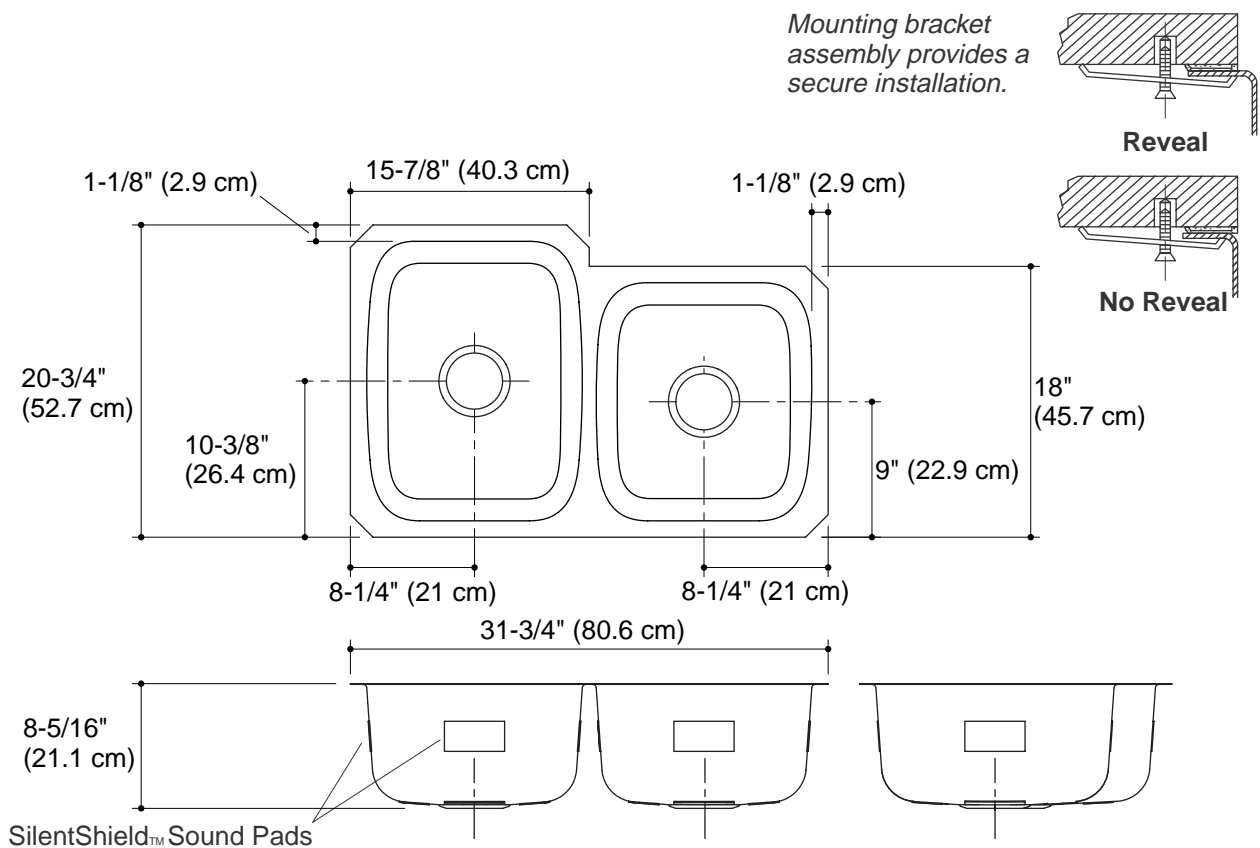

Technical Information

Fixture*:	Basin area
Sink, left	14-1/4" (36.2 cm) x 18-1/2" (47 cm)
Sink, right	14-1/4" (36.2 cm) x 15-3/4" (40 cm)
Drain holes	3-3/4" (9.5 cm) D.
* Approximate measurements for comparison only.	

Included components:	
Hardware kit	91915
Cut-out template	1055957-7

Installation Notes

Install this product according to the installation guide.

Use the supplied cut-out template to select either a hidden or exposed rim.

Product Diagram