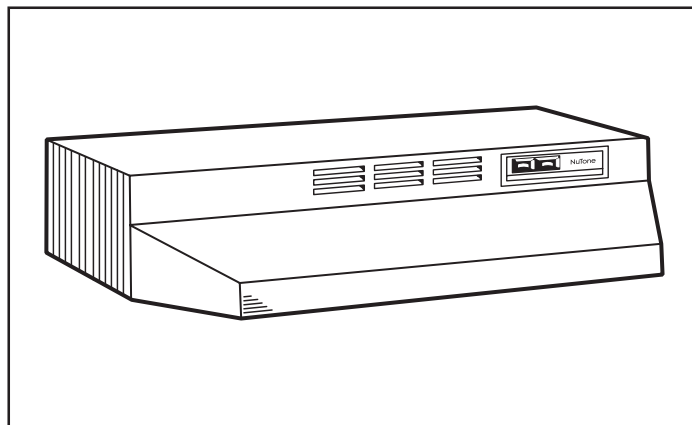

### DESCRIPTION

- Rocker-type fan and light switches.
- Polymeric blade and light lens (accepts up to 75W bulb).
- Non-ducted filter – effective non-ducted filtration system removes smoke and odors.
- Mitered sides and hemmed bottom for safety and good looks.
- Contemporary styling in White, Almond, White/White, Black (30" and 36") and Stainless Steel.
- Available in 24", 30", 36", and 42" widths.