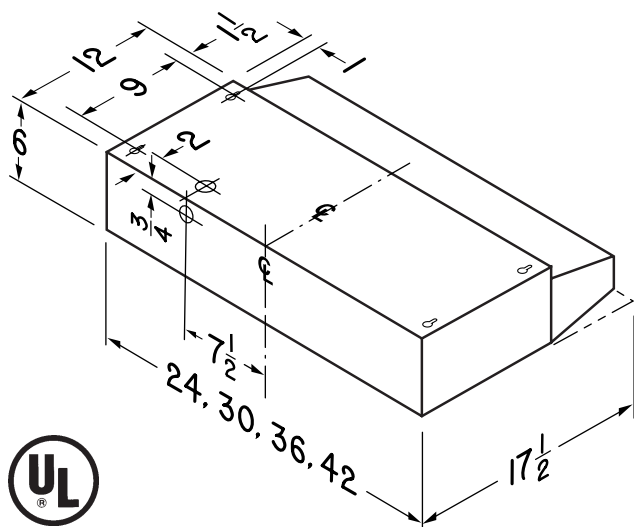

### DESCRIPTION

- Rocker-type fan and light switches.
- Polymeric blade and light lens (accepts up to 75W bulb).
- Non-ducted filter – effective non-ducted filtration system removes smoke and odors.
- Mitered sides and hemmed bottom for safety and good looks.
- Contemporary styling in White, Almond, White/White, Black (30" and 36") and Stainless Steel.
- Available in 24", 30", 36", and 42" widths.