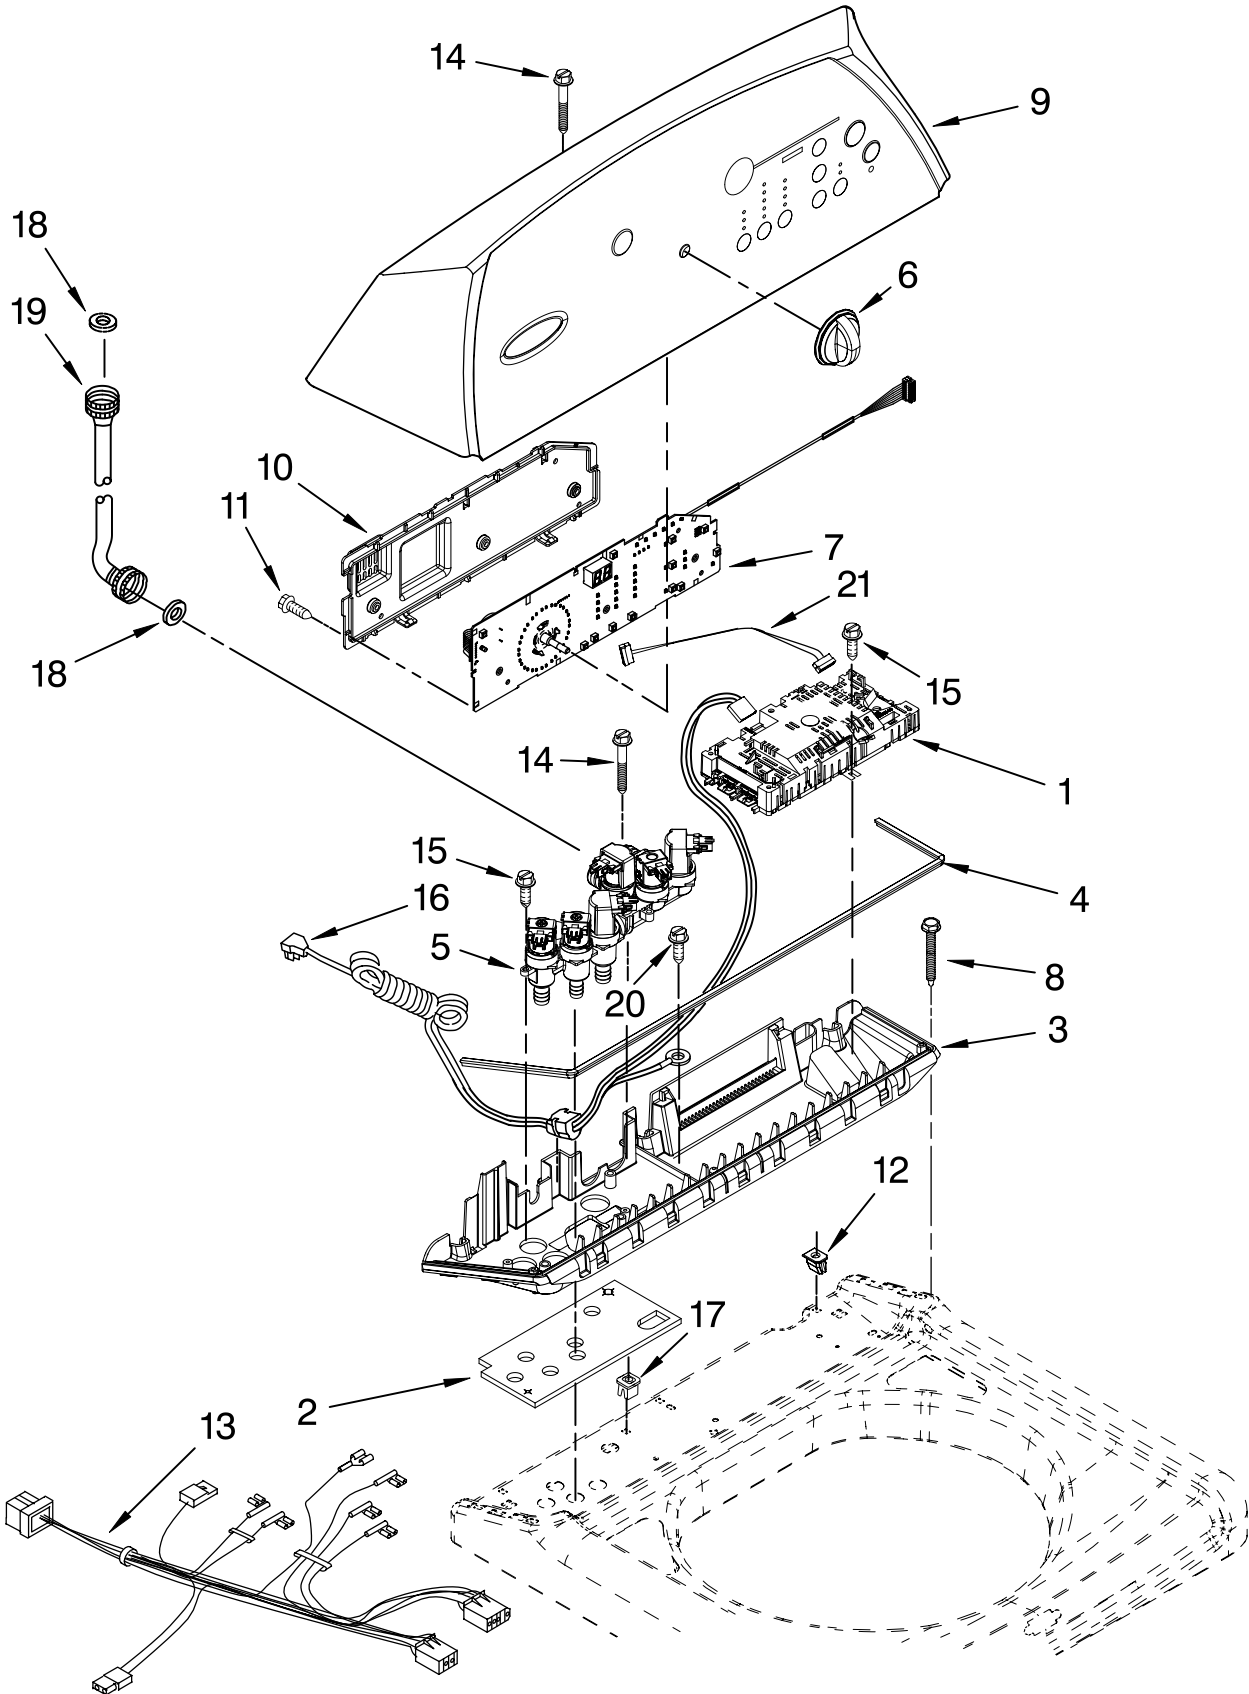

CONTROL PANEL PARTS

For Models: WTW6600SW0, WTW6600SG0, WTW6600SB0
(White) (Biscuit) (Black)

CONTROL PANEL PARTS

For Models: WTW6600SW0, WTW6600SG0, WTW6600SB0
 (White) (Biscuit) (Black)

Illus. No.	Part No.	DESCRIPTION
1	W10104830	Control Unit Assembly, Machine & Motor
2	8565260	Gasket, Valve Tray
3		Tray Assembly, Console (Includes Items 2 & 4)
	8565304	White
	8565306	Biscuit
	8565305	Black
4	8565259	Gasket, Console/Tray
5	W10059320	Valve, Log Assembly
6		Knob, Control
	8574885	White
	8580119	Biscuit
	8580118	Black
7	8564290	User Interface
8	W10004990	Screw, 6–20 x 1.2
9		Console
	W10070060	White
	W10070070	Biscuit
	W10070080	Black
10	8564265	Cover, Rear–User Interface
11	W10003770	Screw, 6–19 x 1/2 (3)
12	W10022060	Nut, Push–In (3)
13	W10045100	Harness, Upper
14	8565324	Screw, 10–16 x 1.75
15	8281136	Screw, 8–18 x 3/4
16	3407203	Cord Assembly, Power
17	98460	Nut, Push–In (2)
18	3976300	Washer, Water Inlet Hose (1–1/16 x 5/8)(4)
19		Hose, Water Inlet
	8571377	Blue Coupler
	8571378	Red Coupler
20	488649	Screw, Power Cord Ground
21	3407187	Harness, Thermistor