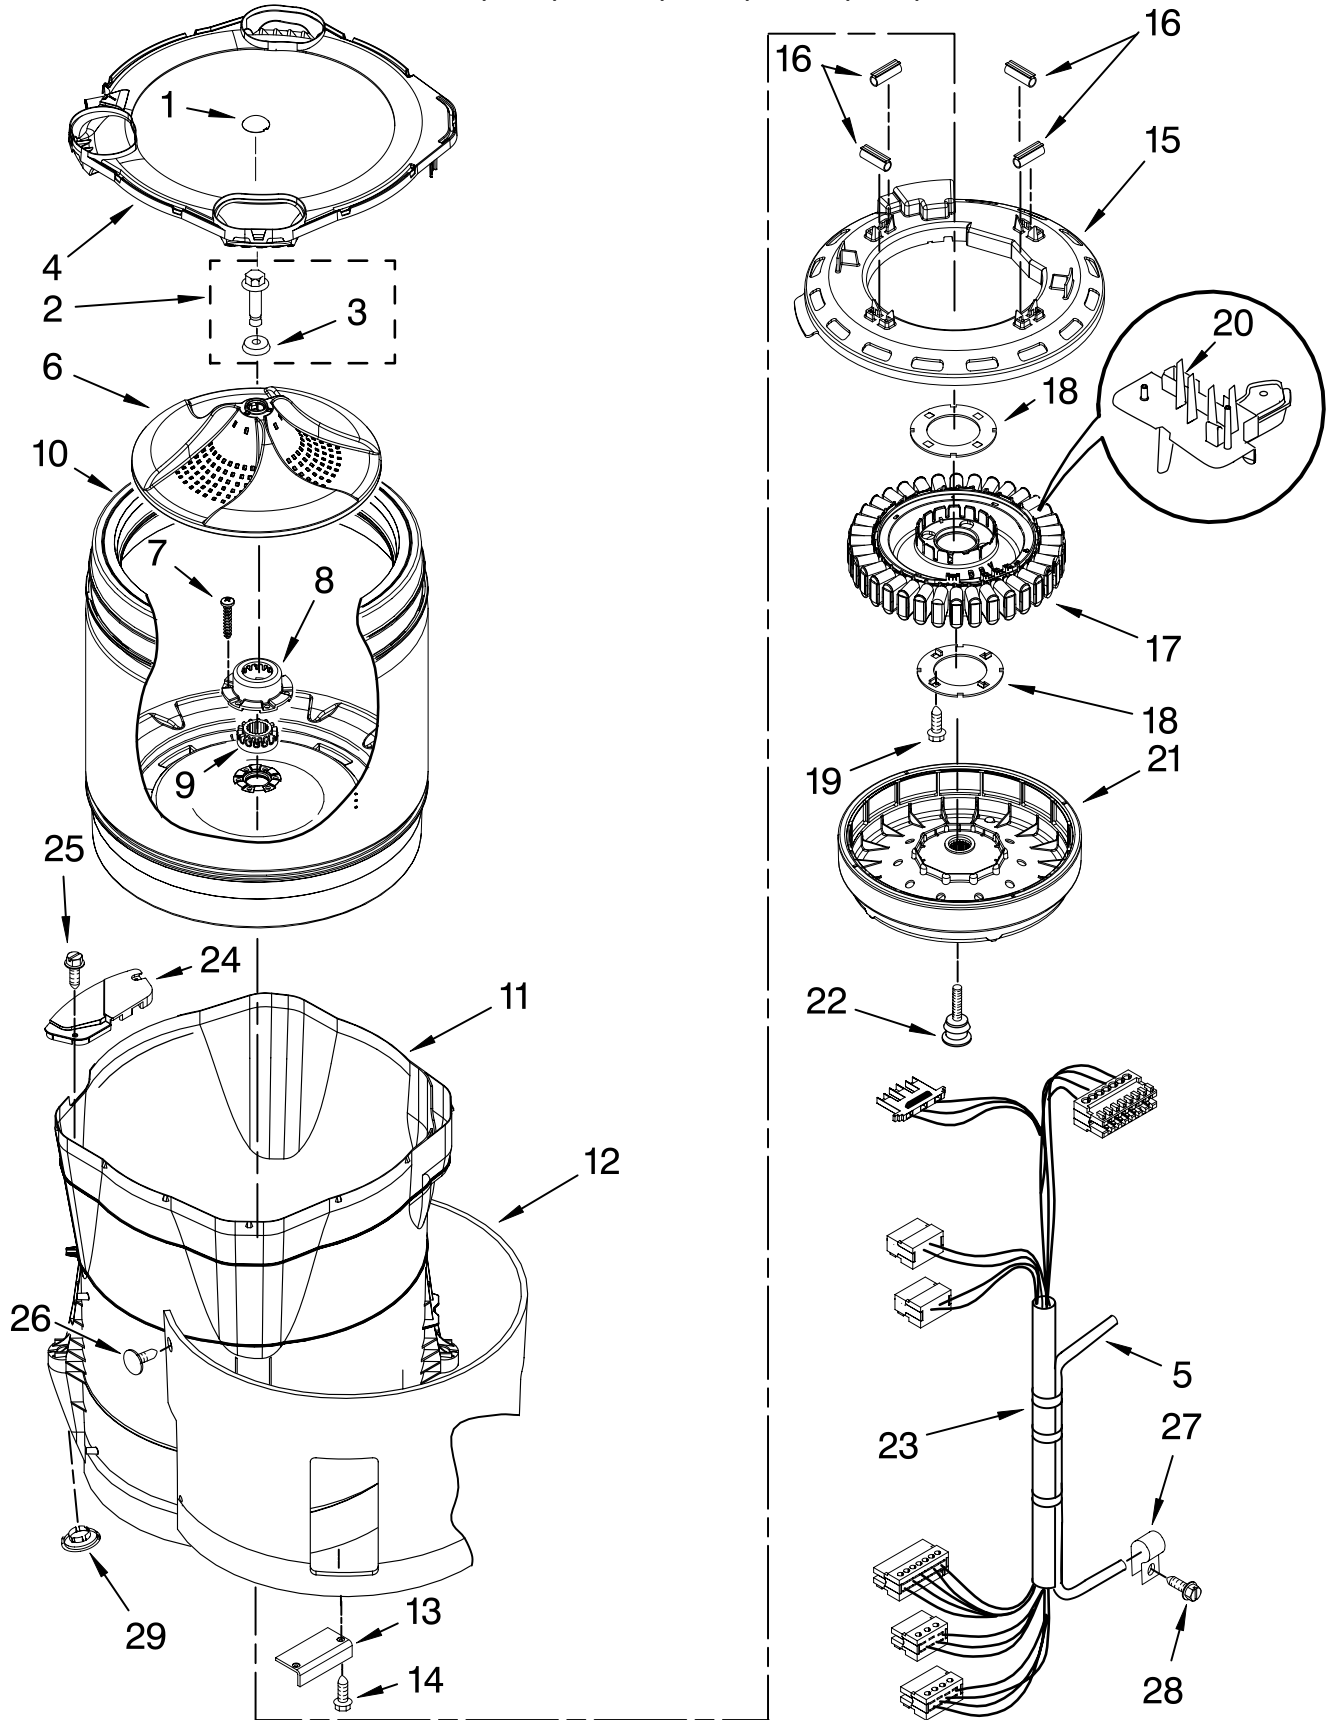

MOTOR, BASKET AND TUB PARTS

For Models: WTW6600SW0, WTW6600SG0, WTW6600SB0
(White) (Biscuit) (Black)

MOTOR, BASKET AND TUB PARTS

For Models: WTW6600SW0, WTW6600SG0, WTW6600SB0
(White) (Biscuit) (Black)

Illus. No.	Part No.	DESCRIPTION
1	8578929	Cap, Impeller
2	W10076270	Screw & Washer Assembly
3	W10076260	Washer
4	8542666	Tub Ring
5	8572540	Hose Pressure Switch
6	W10076230	Impeller (Washplate)
7	8533953	Screw, 8-16 x 1.000 (6)
8	8545948	Hub, Basket-Driven (Includes Item 9)
9	8545953	Hub, Basket-Driver (Includes Item 8)
10	8557267	Basket Assembly (Includes Items 7, 8, & 9)
11	8572660	Tub & Drive Shaft Assembly
12	8546680	Wrap, Tub
13	8542674	Weight, Tub Counterbalance
14	W10004910	Screw, 12-16 x 1-1/4 (2)
15	8557839	Shield, Drive Motor (Includes Item 16)
16	8565172	Tube, Buffer (Set Of 4)
17	8565170	Stator, Motor (Includes Item 18)
18	8557836	Plate, Stator (Set Of 2)
19	W10076010	Screw, 1/4-20 x .968 (4)
20	8565188	RPS Assembly
21	8565177	Rotor, Main Drive Motor (Includes Item 22)
22		Bolt, Rotor Assembly Non-Serviceable (Supplied W/Rotor)
23	W10058730	Harness, Lower (Includes Item 5)
24	8566197	Filter, Dual Pump Hood
25	8533928	Screw, 8-18 x 3/4 (2)
26	8533987	Retainer, Push-In
27	W10005430	Clamp, Pressure Hose Retainer
28	8533957	Screw, 10-16 x 1/2
29	8564017	Cup, Suspension (4)