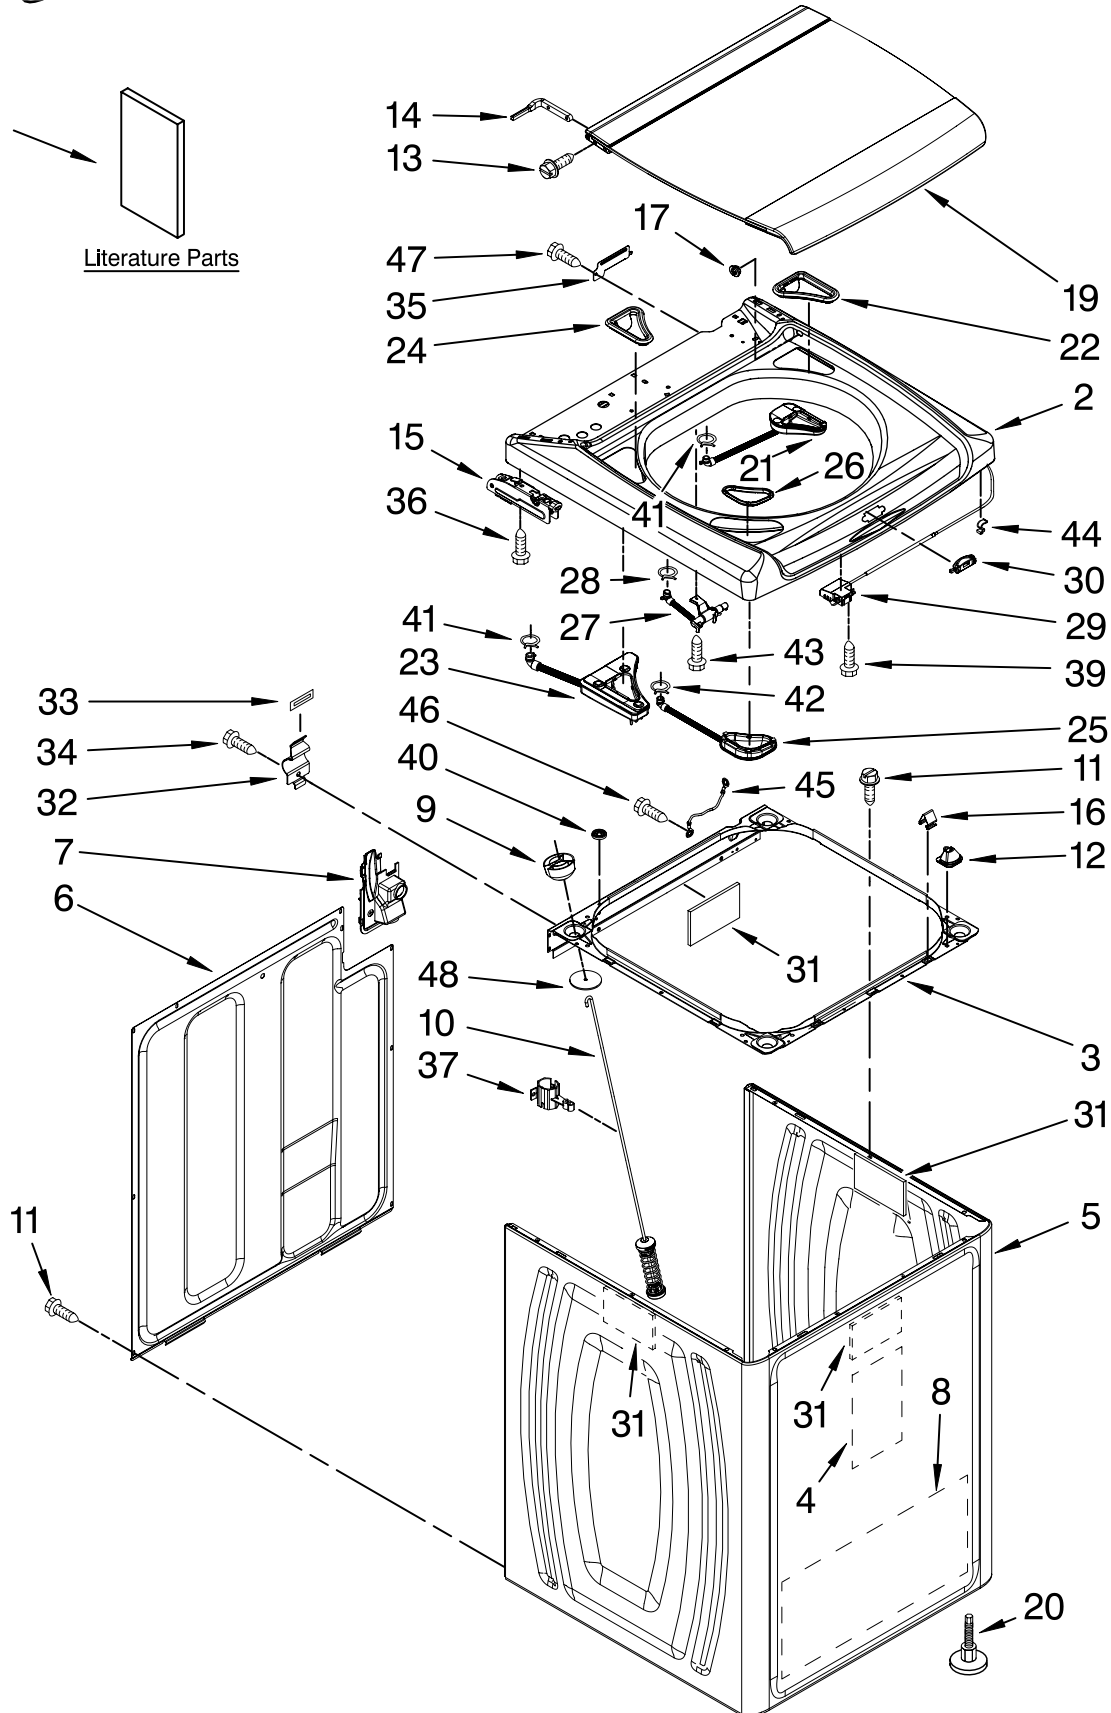

TOP AND CABINET PARTS

For Models: WTW6600SW0, WTW6600SG0, WTW6600SB0
(White) (Biscuit) (Black)

AUTOMATIC WASHER

TOP AND CABINET PARTS

For Models: WTW6600SW0, WTW6600SG0, WTW6600SB0
(White) (Biscuit) (Black)

Illus. No.	Part No.	DESCRIPTION	Illus. No.	Part No.	DESCRIPTION	Illus. No.	Part No.	DESCRIPTION
1	8566931 8567470 8567037 8566929 8577781 8567168	Literature Parts Use & Care Guide Installation Instructions (DVD) Tech Sheet Quick Start Guide Wiring Diagram Energy Guide	14	8563965 8572974	Hinge Wire (2) (L.H.) (R.H.)	25	8564976 W10059170 W10059180	Dispenser, Detergent White Biscuit Elephant
			15	8563962 8563963	Hinge, Spring Assembly (Glass Lid) (Left) (Right)	26	8564979 W10045190 W10045210	Bezel, Detergent Dispenser White Biscuit Elephant
			16	8563785	Lock, Top- Front (2)	27	8543779	Nozzle Assembly, Fresh Water
2	8565311 8565312 W10053420	Top White Biscuit Black	17	W10052730	Bearing, Lid Hinge (2)	28	371503	Clamp, Hose
			19	8565267	Lid, Glass Assembly Brilliant White Aluminum	29	W10059230	Lock Assembly, Lid
3	8576639	Frame Assembly, Cabinet Top (Includes Item 31)		8576485 W10071520	Gold Dust Black	30	8572019 8563939 W10052520	Bezel, Lid Lock White Biscuit Black
4	8576784	Sound Absorber, Cabinet	20	8578826	Foot Assembly, Leveling (4)	31	8564458	Absorber, Impact
5	8566156 8566157 W10050330	Cabinet White Biscuit Black	21	8578826	Dispenser, Fabric Softener	32	8564456	Hinge, Top (2)
6	8566090	Panel, Rear		W10059150 W10052670 W10052680	White Biscuit Elephant	33	18849	Pad, Top Hinge (2)
7	8543781	Retainer, Drain Hose Storage	22	8566210 8580016 8580017	Softener Dispenser White Biscuit Elephant	34	343641	Screw, 10-16 x 1/2 (2)
8	8578225	Sound Absorber, Cabinet		8566210 8580016 8580017	White Biscuit Elephant	35	8563941	Cover, Harness
9	8576475	Ball, Suspension (4)		8566210 8580016 8580017	White Biscuit Elephant	36	693995	Screw, 8-18 x 3/8
10	8564009	Damper Assembly, Tub Suspension (Set Of 4)	23	W10059160 W10052690 W10052700	White Biscuit Elephant	37	8543784	Bracket, Drain Hose
11	1157158	Screw, 8-18 x 3/8		8566210 8580016 8580017	White Biscuit Elephant	39	8281136	Screw, 10-16 x 3/4
12	8563602	Locator, Top (2)	24	8566211 8580018 8580019	Bezel, Bleach Dispenser White Biscuit Elephant	40	8576476	Spacer, Rear (Cabinet/Top)
13	W10078270	Screw, Lid Hinge Mounting (4)		8566211 8580018 8580019	White Biscuit Elephant	41	370451	Clamp, Hose
						42	371503	Clamp, Hose
						43	3400061	Screw, 10-16 x 9/16
						44	90016	Clip, Harness (4)
						45	8281736	Wire, Ground Jumper
						46	3400076	Screw, 10-32 x 5/8
						47	3390647	Screw, 8-18 x 1/2
						48	8577896	Washer, Suspension Umbrella