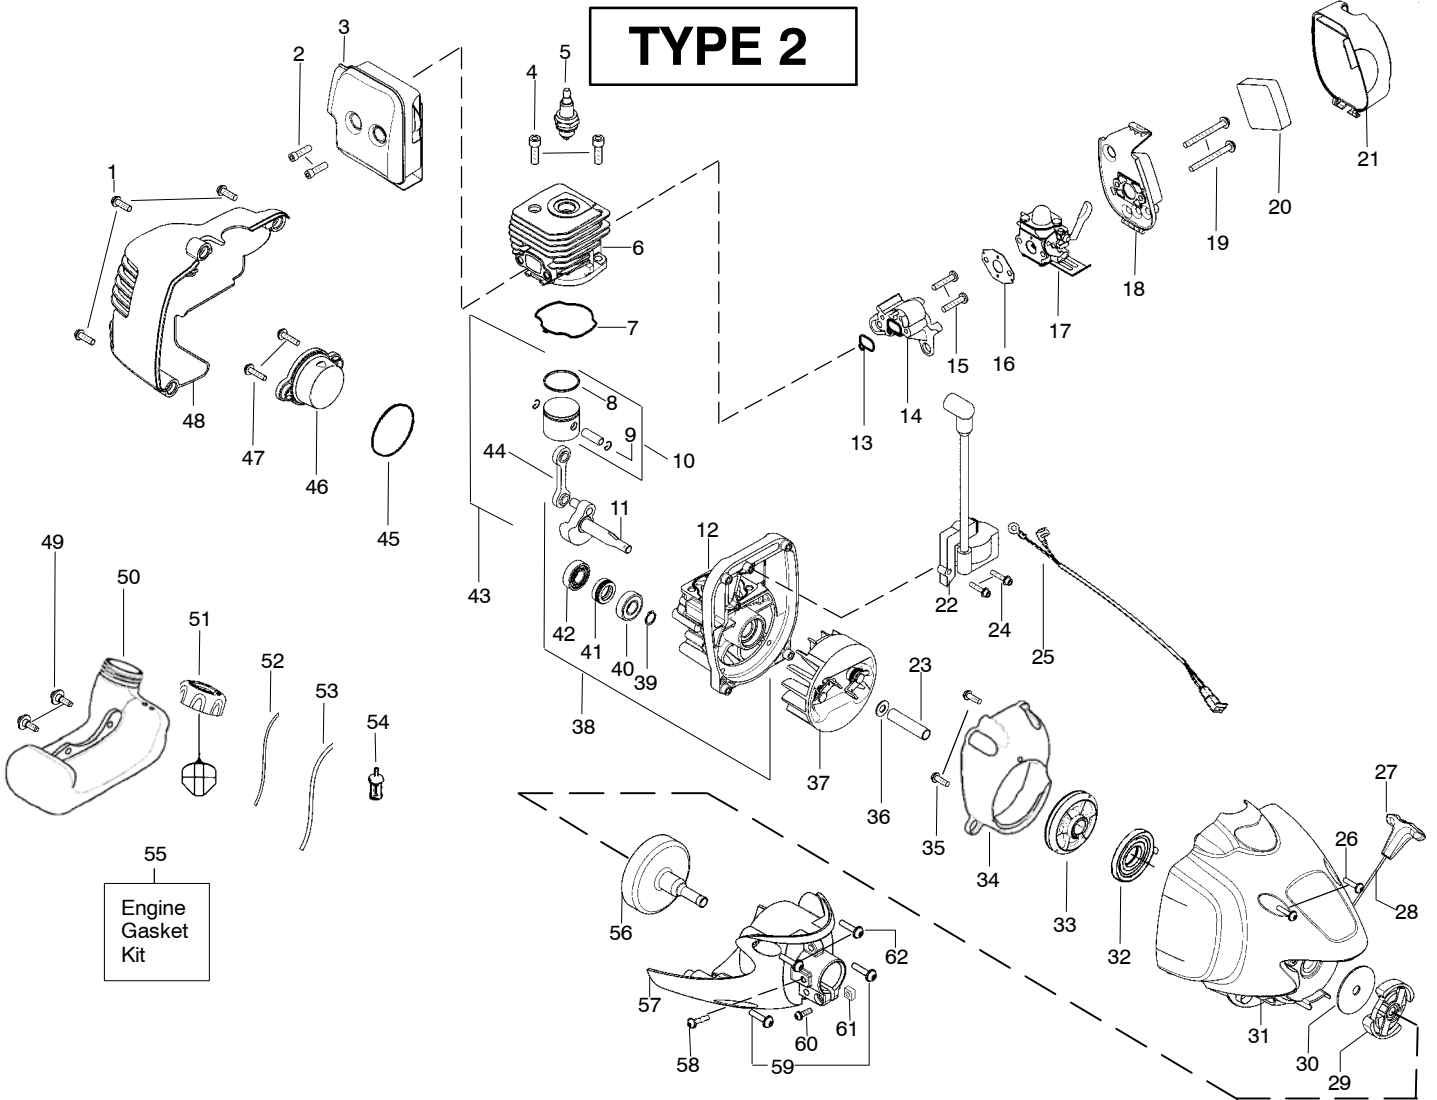

Ref.	Part No.	Description	Ref.	Part No.	Description	Ref.	Part No.	Description
1.	530015880	Screw	21.	530057545	Cover-Air Box	44.	530069945	Kit-Conn. Rod
2.	530058982	Bolt-Muffler	22.	530039229	Ignition Module	45.	530071750	O-Ring-C'case (kit)
3.	530057538	Assy-Muffler/Shield (Incl. 2)	23.	530059758	Spacer-Flywheel	46.	530057954	Assy-Plug (incl.45)
4.	530015953	Screw-Cylinder	24.	530016357	Screw	47.	530016386	Screw
5.	952030249	Spark Plug (RCJ 6Y)	25.	530047278	Assy-Switch wire	48.	530057539	Shroud-Rear
6.	530012541	Cylinder	26.	530016386	Screw	49.	530016445	Retainer-Tank
7.	530071750	Seal-Cylinder (kit)	27.	530054834	Handle-Starter	50.	545103702	Assy-Fuel Tank (incl. filter, lines & fuel cap)
8.	530055120	Piston Ring	28.	530071798	Kit - Rope	51.	530057973	Assy-Fuel Cap
9.	530015162	Retainer-Piston Pin	29.	530055122	Assy-Clutch	52.	530069247	Kit-Fuel Line (Small)
10.	530071833	Kit - Piston (Incl. 8, 9)	30.	530094189	Washer-Clutch	53.	530069216	Kit-Fuel Line (Large)
11.	530012579	Assy-Crankshaft	31.	545016004	Assy.-Fan Hsg	54.	530095646	Assy-Fuel Pickup
12.	530012582	Assy-Crankcase (Incl. 40,41,42)	32.	545054901	Spring-Starter	55.	530071750	Kit-Engine Gasket (Incl. 7,13,16,45)
13.	530071750	Seal-Cyl/Carb.(kit)	33.	545050407	Kit-Starter Pulley	56.	530150247	Assy-Clutch Drum
14.	530057547	Adapter-Carb.	34.	545080601	Baffle	57.	545077301	Assy-Clutch Cover (Incl. 60,61)
15.	530016441	Screw	35.	530015880	Screw	58.	530016319	Screw-Align
16.	530071750	Gasket-Carb. (kit)	36.	530016463	Washer-Clutch Flat	59.	530015772	Screw
17.	530071811	Kit-Carb.(C1U-W19)	37.	530039243	Assy-Flywheel	60.	530016381	Screw 12-24
(Note: Repair kits are not available for this carburetor)			38.	530071951	Assy-C'case & C'shaft (Incl. 11,12,39)	61.	530016382	Nut 12-24
18.	545077501	Air Box	39.	530015941	Retain. Ring-C'shaft	62.	530015814	Screw
19.	530016429	Screw	40.	530055728	Outer Bearing	Not Shown		
20.	530036575	Foam-Air Filter	41.	530019264	Seal-C'shaft	530058709	Bulb-Purge	
			42.	530032125	Inner Bearing			
			43.	530071785	Kit-piston/rod (Incl. 10,44)			

↗ = NEW PART NUMBER FOR THIS IPL   * = REFER TO THE SERVICE REFERENCE INDICATED FOR MORE INFORMATION. (LOCATED AT END OF IPL)