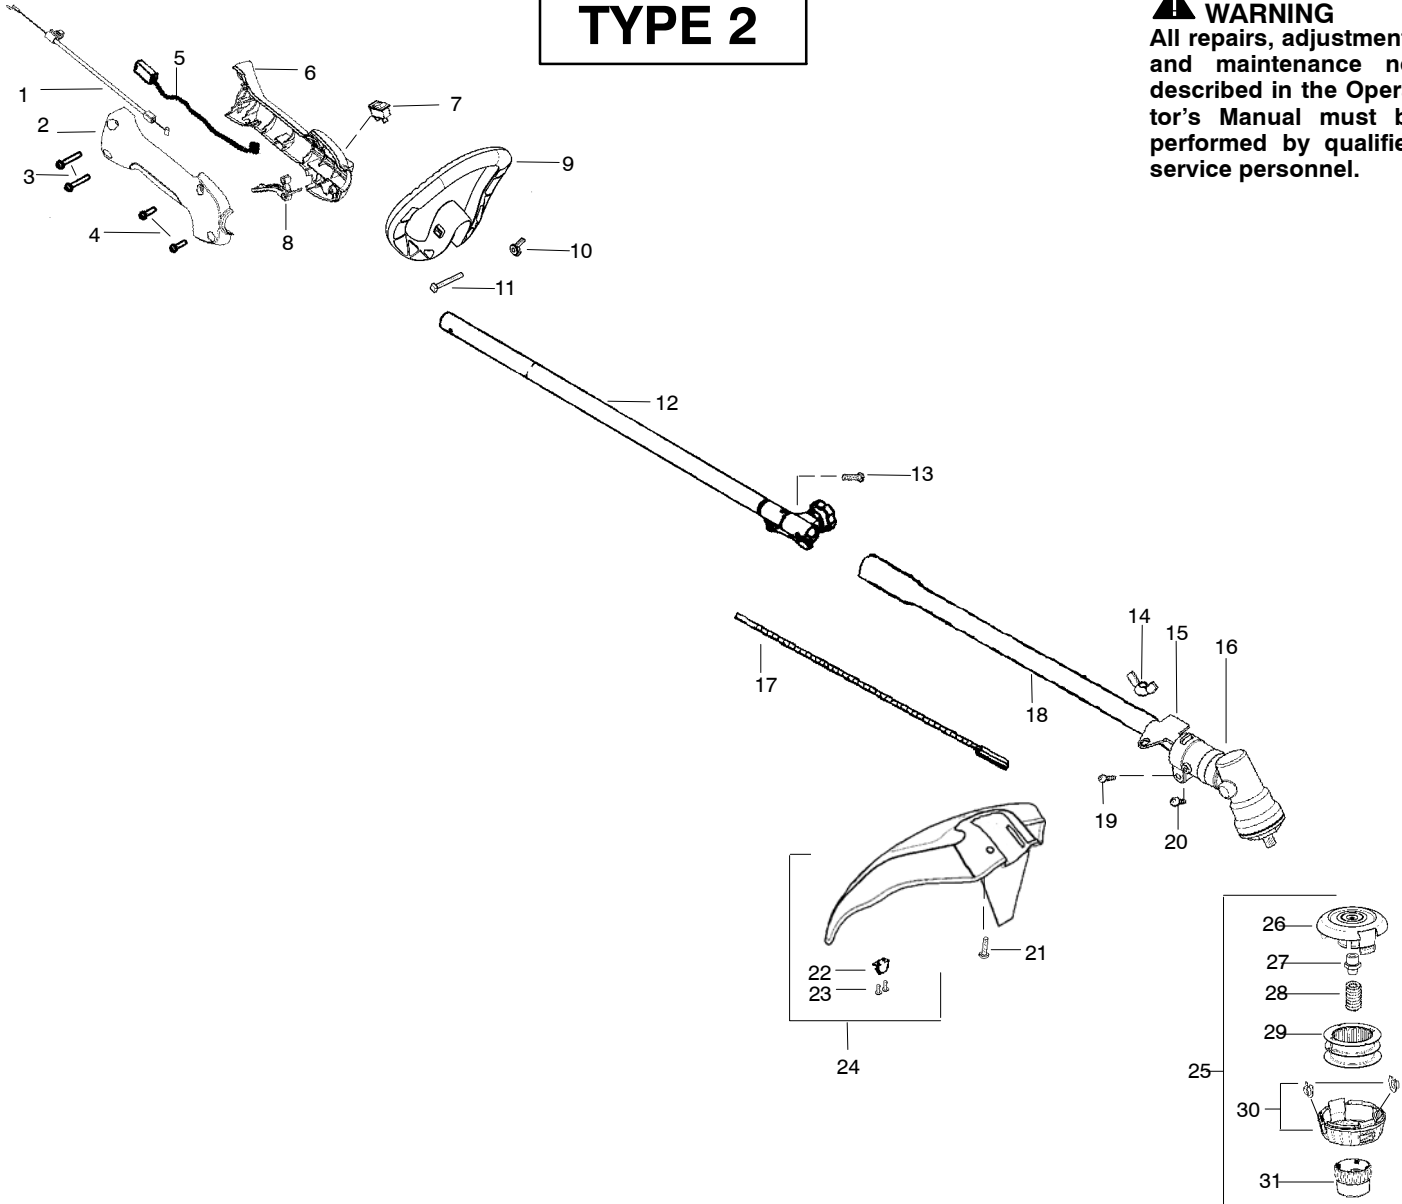

TYPE 2

⚠ WARNING
All repairs, adjustments and maintenance not described in the Operator's Manual must be performed by qualified service personnel.

Ref.	Part No.	Description	Ref.	Part No.	Description	Ref.	Part No.	Description
2.	530059759	Assy-Throttle Cable	15.	530057554	Bracket-Shield	28.	537338801	Spring P25
2.	530057541	Hsg.-Throttle (RH)	16.	530096099	Gearbox	29.	952711631	Assy-Wound Spool
3.	530016406	Screw	17.	530096218	Flexshaft-lower	30.	545003365	Kit-Cover and Eyelet
4.	530015814	Screw	18.	530071789	Kit-Lower Shaft	31.	537419601	Knob P25
5.	530054183	Assy.-Wire	19.	530016014	Screw			Not Shown
6.	530059760	Hsg. Throttle (LH)	20.	530015775	Screw			
7.	545030601	Kit-Switch	21.	530015820	Bolt			
8.	545077601	Trigger-Throttle	22.	530052286	Limitter-Line			
9.	530057546	Handle-Assist	23.	530015814	Screw			
10.	530016152	Wingnut	24.	530071997	Kit-Shield Assy. (Incl. 22,23)			
11.	530015786	Bolt	25.	537419202	Assy-TNG7 (Incl. 26, 27,28,29,30,31,32)			
12.	530071791	Kit-Upper Shaft (Incl. flex, clamp & 13)	26.	537419302	Housing		545177328 545209101 545167703	
13.	530016344	Screw	27.	537419801	Adapter			
14.	530016152	Wingnut						

✓ = NEW PART NUMBER FOR THIS IPL

* = REFER TO THE SERVICE REFERENCE INDICATED FOR MORE INFORMATION. (LOCATED AT END OF IPL)