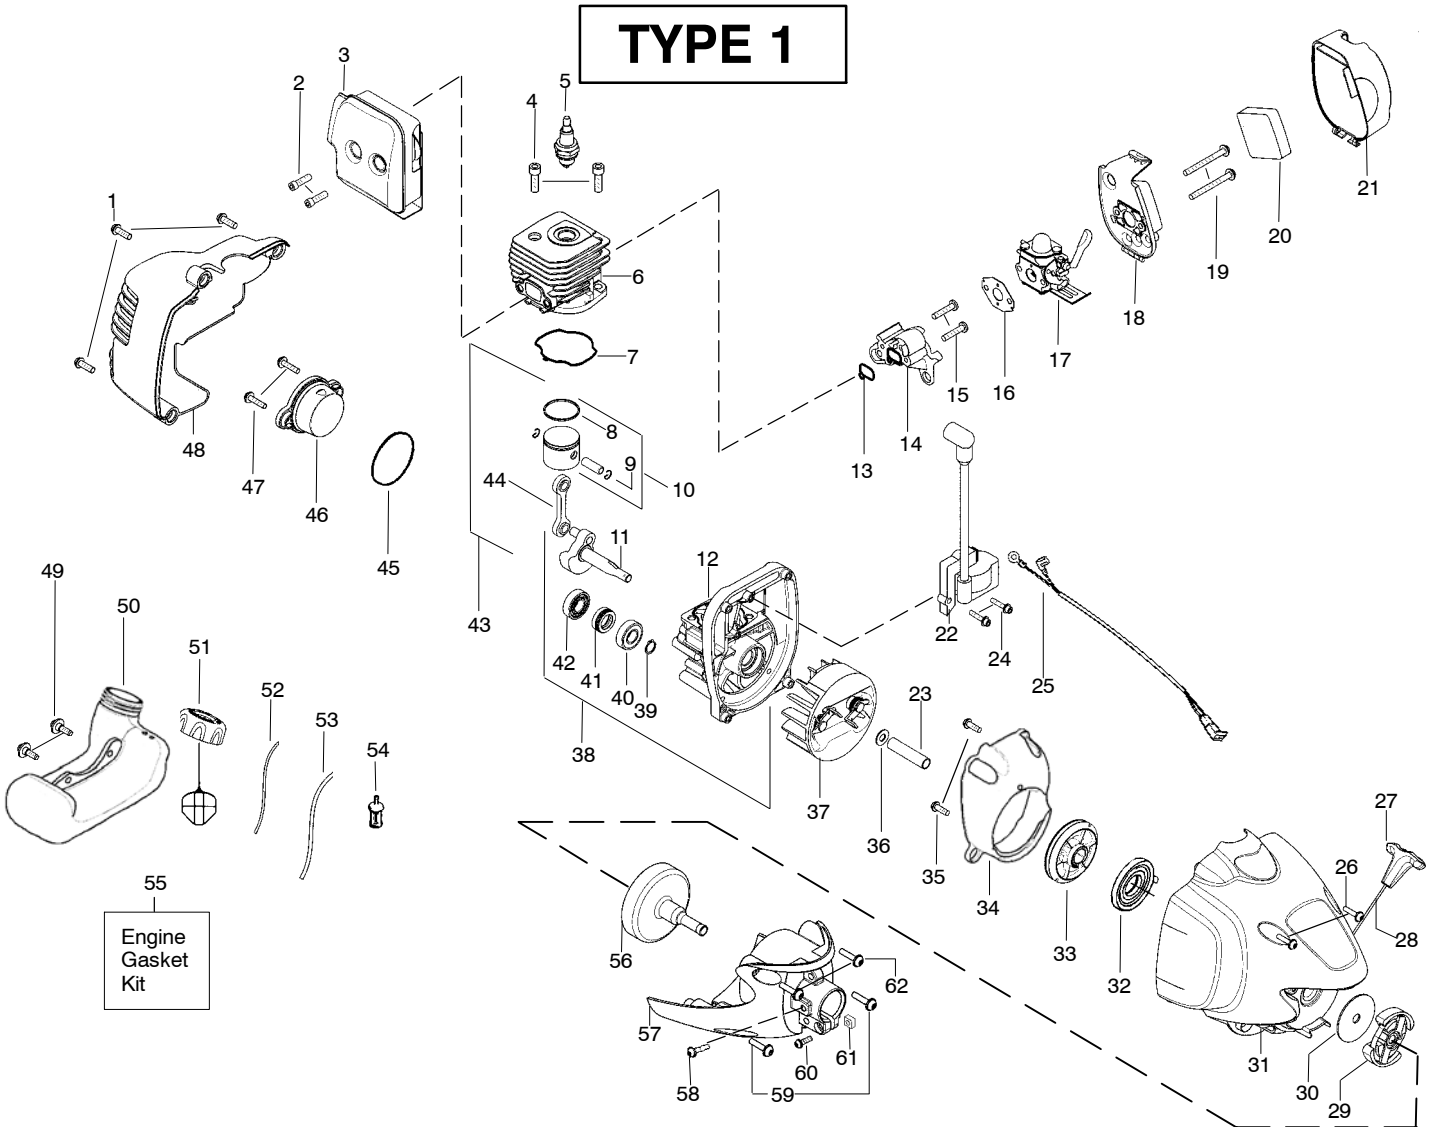

Ref.	Part No.	Description	Ref.	Part No.	Description	Ref.	Part No.	Description
1.	530015880	Screw	21.	530057545	Cover-Air Box	44.	530069945	Kit-Conn. Rod
2.	530058982	Bolt-Muffler	22.	530035505	Ignition Module	45.	530071750	O-Ring-C'case (kit)
3.	530057538	Assy-Muffler/Shield (Incl. 2)	23.	530059758	Spacer-Flywheel	46.	530057954	Assy-Plug (incl.45)
4.	530015953	Screw-Cylinder	24.	530016357	Screw	47.	530016386	Screw
5.	952030249	Spark Plug (RCJ 6Y)	25.	545015601	Assy-Switch wire	48.	530057539	Shroud-Rear
6.	530012541	Cylinder	26.	530016386	Screw	49.	530016445	Retainer-Tank
7.	530071750	Seal-Cylinder (kit)	27.	530054834	Handle-Starter	50.	545103702	Assy-Fuel Tank (incl. filter, lines & fuel cap)
8.	530055120	Piston Ring	28.	530071798	Kit - Rope	51.	530057973	Assy-Fuel Cap
9.	530015162	Retainer-Piston Pin	29.	530055122	Assy-Clutch	52.	530069247	Kit-Fuel Line (Small)
10.	530071833	Kit - Piston (Incl. 8, 9)	30.	530094189	Washer-Clutch	53.	530069216	Kit-Fuel Line (Large)
11.	530012579	Assy-Crankshaft	31.	545016004	Assy.-Fan Hsg	54.	530095646	Assy-Fuel Pickup
12.	530012582	Assy-Crankcase (Incl. 40,41,42)	32.	545054901	Spring-Starter	55.	530071750	Kit-Engine Gasket (Incl. 7,13,16,45)
13.	530071750	Seal-Cyl/Carb. (kit)	33.	545050407	Kit-Starter Pulley	56.	530150247	Assy-Clutch Drum
14.	530057547	Adapter-Carb.	34.	545080601	Baffle	57.	545077301	Assy-Clutch Cover (Incl. 60,61)
15.	530016441	Screw	35.	530015880	Screw	58.	530016319	Screw-Align
16.	530071750	Gasket-Carb. (kit)	36.	530016463	Washer-Clutch Flat	59.	530015772	Screw
17.	530071811	Kit-Carb.(C1U-W19)	37.	530039243	Assy-Flywheel	60.	530016381	Screw 12-24
(Note: Repair kits are not available for this carburetor)			38.	530071951	Assy-C'case & C'shaft	61.	530016382	Nut 12-24
18.	545077501	Air Box	39.	530015941	Retain. Ring-C'shaft	62.	530015814	Screw
19.	530016429	Screw	40.	530055728	Outer Bearing	Not Shown		
20.	530036575	Foam-Air Filter	41.	530019264	Seal-C'shaft	530058709	Bulb-Purge	
			42.	530032125	Inner Bearing			
			43.	530071785	Kit-piston/rod (Incl. 10,44)			

✓ = NEW PART NUMBER FOR THIS IPL   * = REFER TO THE SERVICE REFERENCE INDICATED FOR MORE INFORMATION. (LOCATED AT END OF IPL)