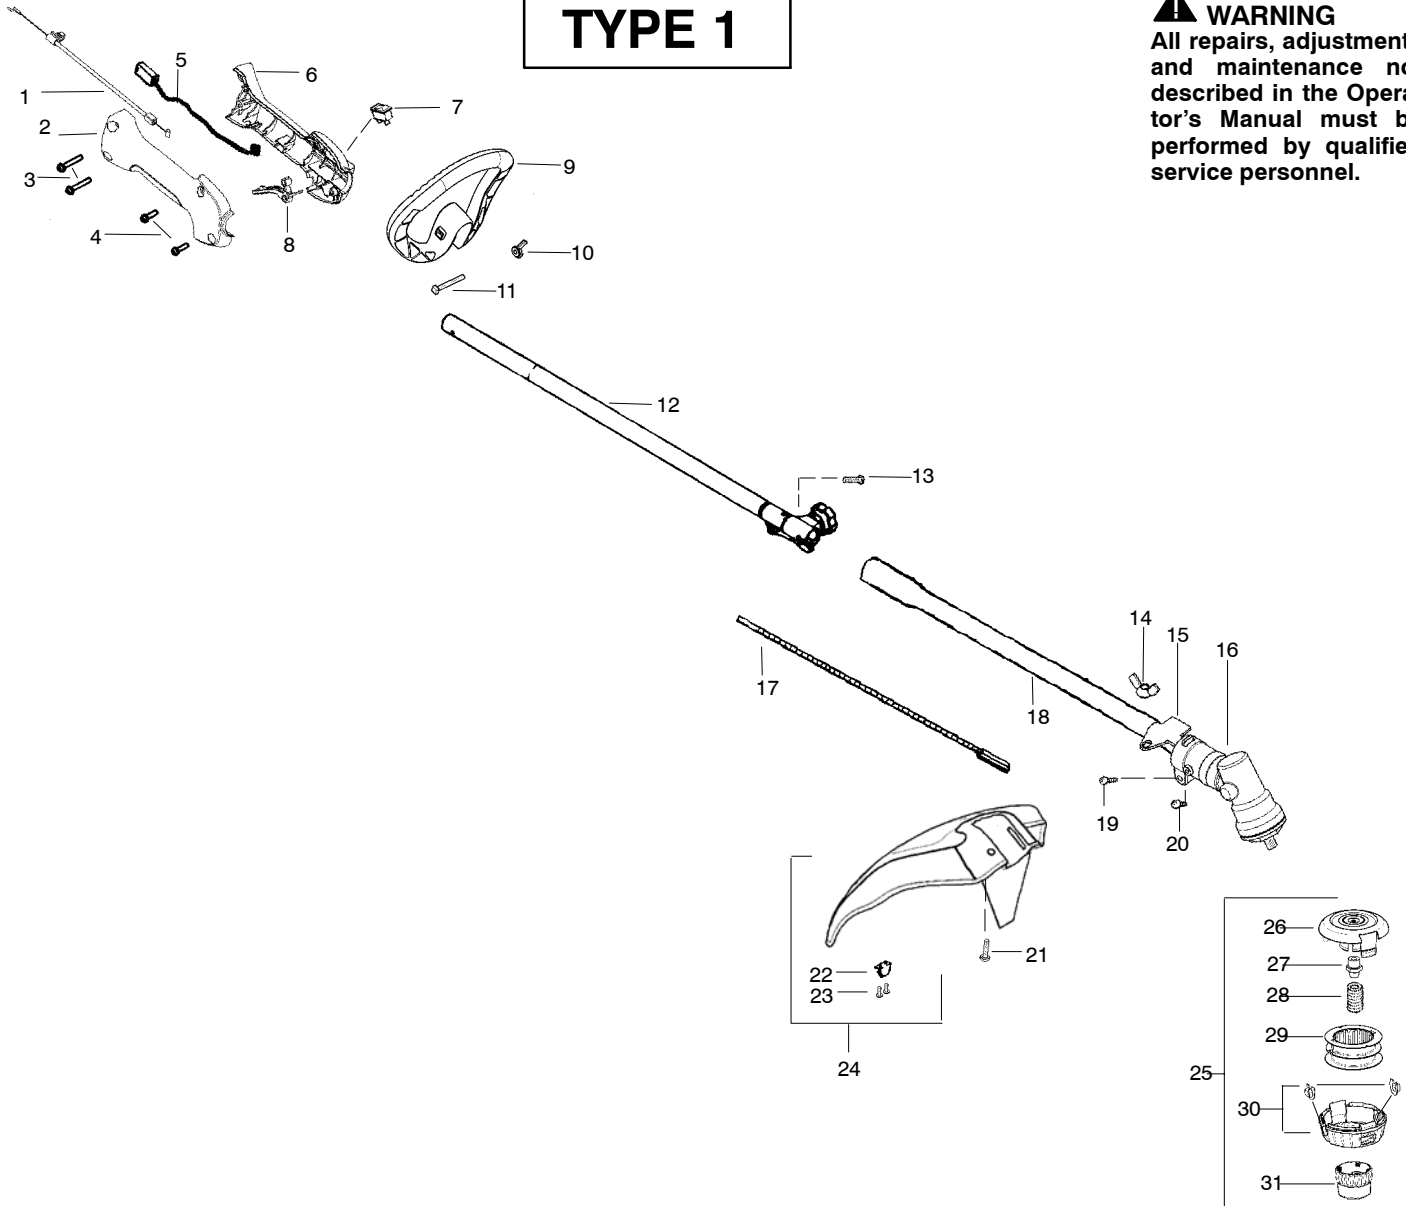

TYPE 1

⚠ WARNING
 All repairs, adjustments and maintenance not described in the Operator's Manual must be performed by qualified service personnel.

Ref.	Part No.	Description	Ref.	Part No.	Description	Ref.	Part No.	Description
1.	530059759	Assy.-Throttle Cable	15.	530057554	Bracket- Shield	28.	537338801	Spring P25
2.	530057541	Hsg.-Throttle (RH)	16.	530096099	Gearbox	29.	952711631	Assy-Wound Spool
3.	530016406	Screw	17.	530096218	Flexshaft-lower	30.	545003365	Kit-Cover and Eyelet
4.	530015814	Screw	18.	530071789	Kit-Lower Shaft	31.	537419601	Knob P25
5.	530054183	Assy.-Wire	19.	530016014	Screw	Not Shown		
6.	530059760	Hsg. Throttle (LH)	20.	530015775	Screw	545186741	Operator Manual	
7.	530069572	Kit-Switch	21.	530015820	Bolt	545209101	Decal-Shaft Warning	
8.	545077601	Trigger-Throttle	22.	530052286	Limiters-Line	545167703	Decal-Upper Shaft	
9.	530057546	Handle-Assist	23.	530015814	Screw			
10.	530016152	Wingnut	24.	530071997	Kit-Shield Assy. (Incl. 22,23)			
11.	530015786	Bolt	25.	537419202	Assy-TNG7 (Incl. 26, 27,28,29,30,31)			
12.	530071791	Kit-Upper Shaft (Incl. flex, clamp & 13)	26.	537419302	Housing			
13.	530016344	Screw	27.	537419801	Adapter			
14.	530016152	Wingnut						