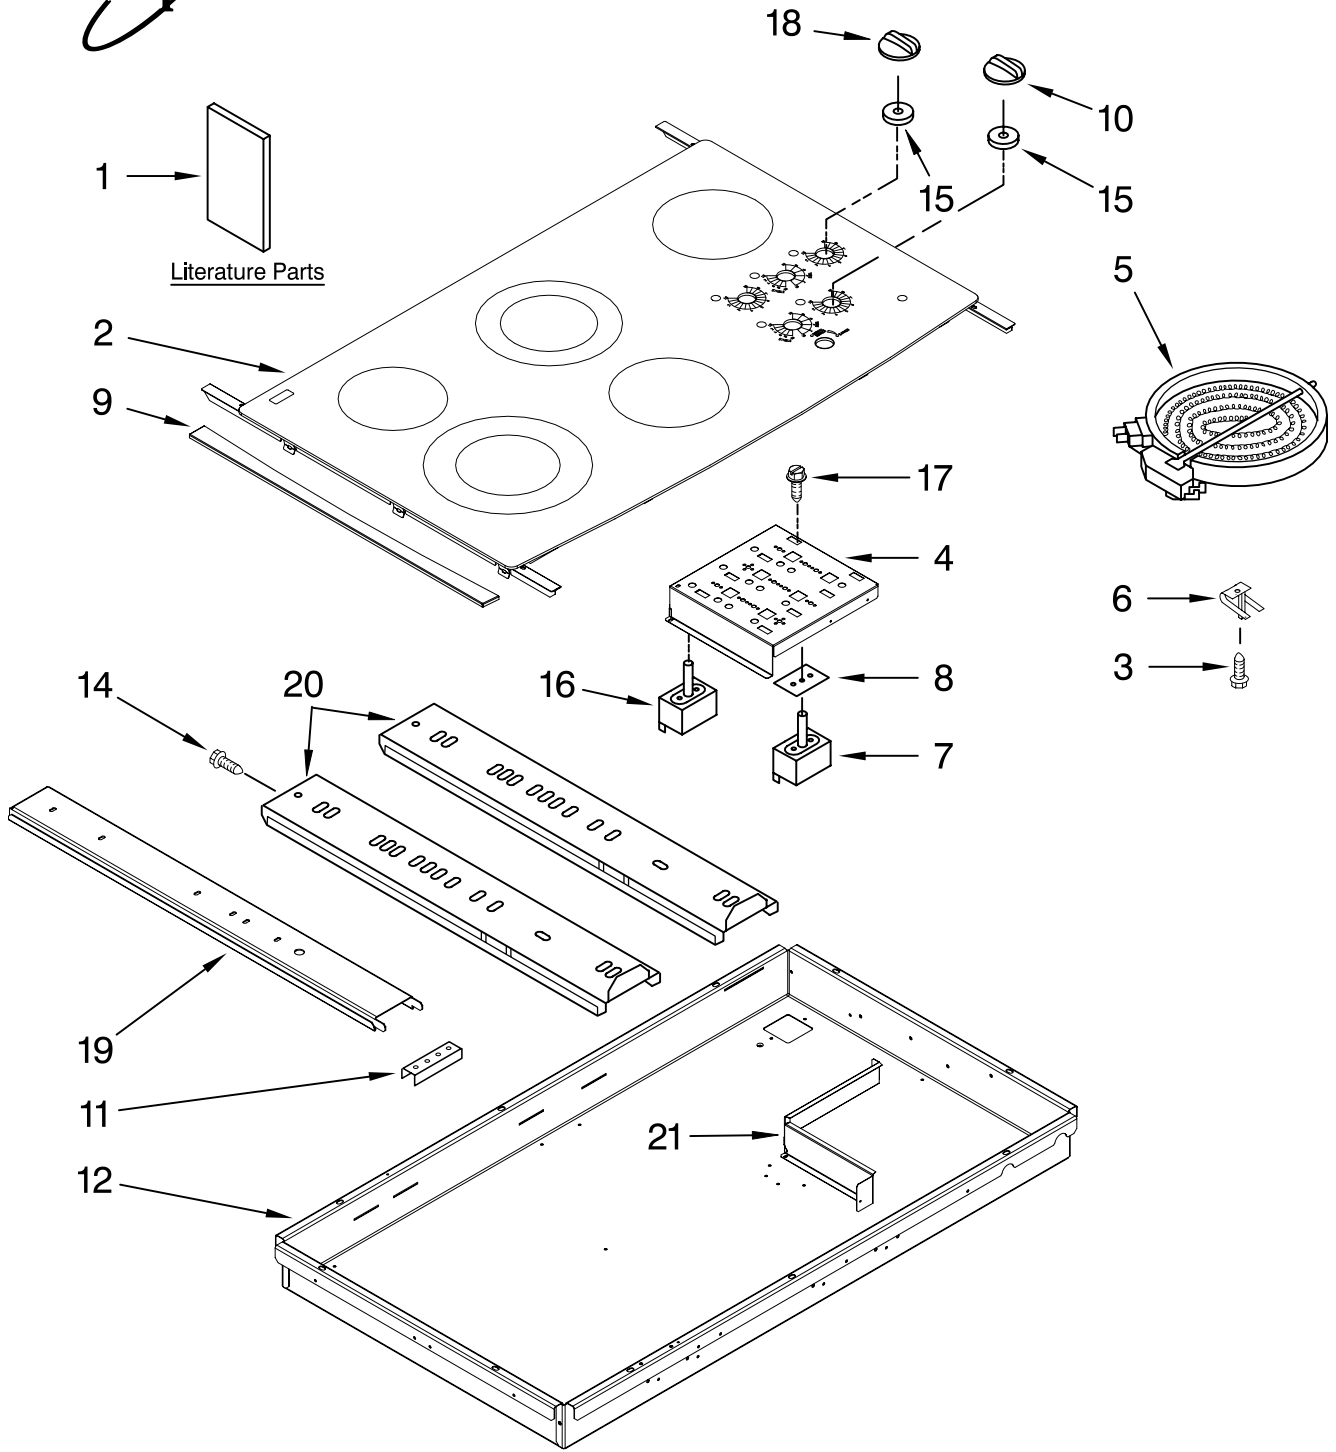

COOKTOP PARTS

For Models: GJC3654RB00, GJC3654RS00, GJC3654RC00, GJC3654RP00
(Black) (S.Steel) (Pure Biscuit) (Pure White)

36" ELECTRIC
CERAN COOKTOP

FOR ORDERING INFORMATION REFER TO PARTS PRICE LIST

COOKTOP PARTS

For Models: GJC3654RB00, GJC3654RS00, GJC3654RC00, GJC3654RP00
(Black) (S.Steel) (Pure Biscuit) (Pure White)

Illus. No.	Part No.	DESCRIPTION	Illus. No.	Part No.	DESCRIPTION	Illus. No.	Part No.	DESCRIPTION
1		Literature Parts	6	9759094	Spring,Locator (8)	16	8285139	Switch, Rotary (Accusimer)
	8286066	Installation Instructions	7		Switch, Infinite	17	311865	Screw
	8286288	Use & Care Guide		9759474	LF & CR Burner	18		Knob, Accusimer
	8286340	Wiring Diagram		3191049	RR & CF Burner		8286044BL	Black
	3191638	Safer Cooking Tips	8	8286517	Warm Zone		8286044WH	White
2		Cooktop & Bracket Assembly	8	3192439	Seal, Switch Cover		8286044BT	Biscuit
	8285975	Black	9		Trim, Cooktop (S.Steel Mdl Only)	19	8286345	Rail, Element
	8286032	S.Steel		8285990	LH	20	8285962	Rail, Element
	8286030	Pure White		8285991	RH	21	8285950	Shield, Heat Control
	8286031	Pure Biscuit	10		Knob, Control (4)		3191839	Seal
3	246119	Screw (8)		8286043BL	Black		3196537	Screw
4	8285929	Bracket, Switch Mounting		8286043WH	White	<hr/> Following Parts Not Illustrated		
5		Element, Surface		8286043BT	Biscuit			
	8523698	1200W – RR	11	4455917	Bracket, Mounting		3172515	Mtg. Hardware Kit
	8523697	1500W – CF		3400093	Screw		4455364	Bracket, Support (6)
	8285937	2000/1000W – CR	12	8286556	Box, Burner			
	4453909	2500/1200W – LF	14	3196537	Screw			
	8523700	100W (Warm Elem)	15	8285469	Seal, Switch Shaft (4)			

FOR ORDERING INFORMATION REFER TO PARTS PRICE LIST

OPTIONAL PARTS

For Models: GJC3654RB00, GJC3654RS00, GJC3654RC00, GJC3654RP00
(Black) (S.Steel) (Pure Biscuit) (Pure White)

Illus.	Part
No.	No. DESCRIPTION