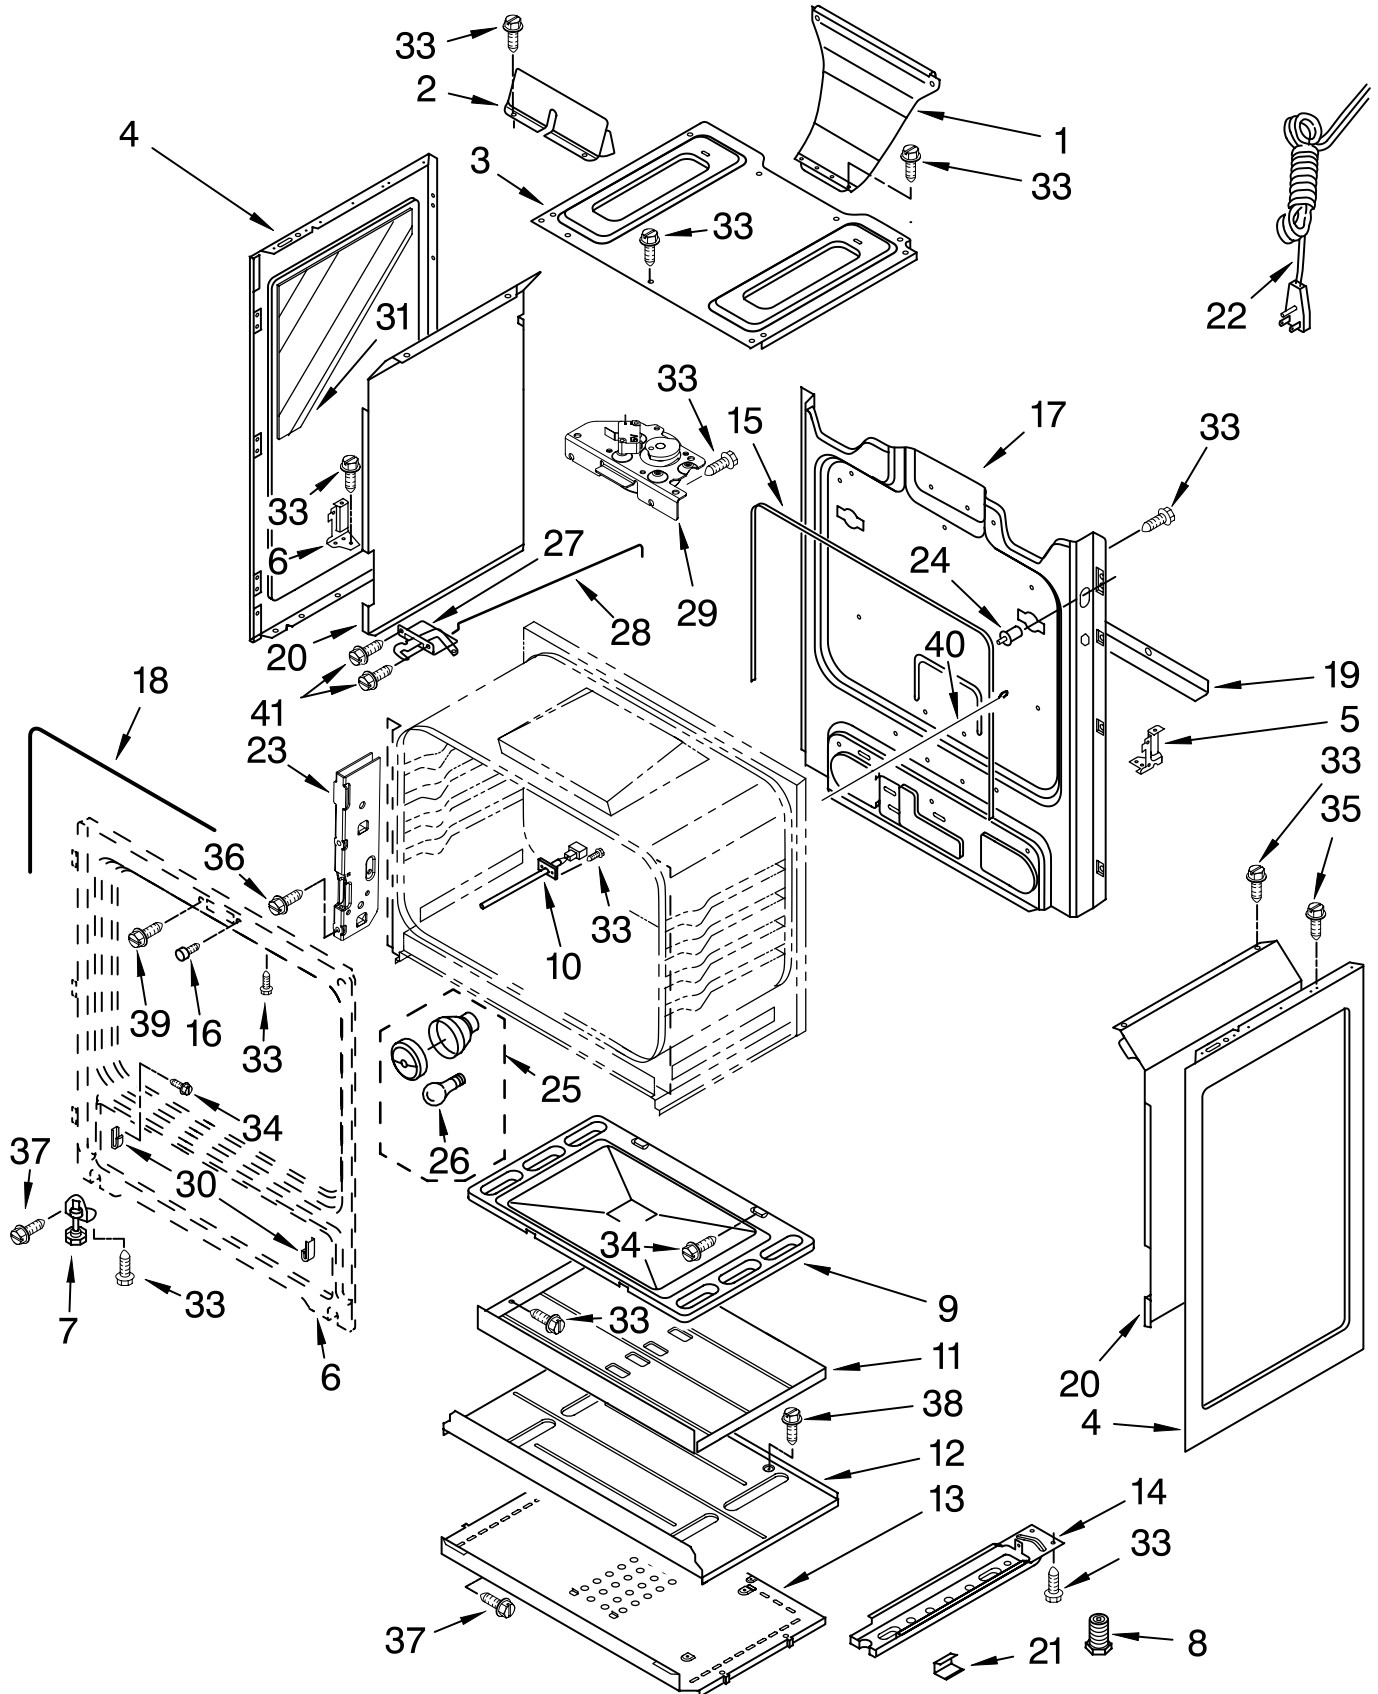

CHASSIS PARTS

For Models: MGR7665WW0, MGR7665WB0, MGR7665WS0
(White) (Black) (Stainless Steel)

FOR ORDERING INFORMATION REFER TO PARTS PRICE LIST

CHASSIS PARTS

For Models: MGR7665WW0, MGR7665WB0, MGR7665WS0
(White) (Black) (Stainless Steel)

Illus. No.	Part No.	DESCRIPTION
1	W10153186	Flue Box
2	8272747	Shield, Flue
3	8273036	Burner Box
4		Panel, Side (2)
	8053830	White-Textured
	8053832	Black-Textured
5	8523249	Brkt, Manifold Mtg
6		Frame, Front (Not Serviced)
7	3196037	Foot, Front (2)
8	W10058460	Foot, Rear (2)
9	3195097	Bottom, Oven
10	W10181986	Sensor, Oven
11	8053967	Baffle, Burner
12	8053969	Shield, Heat
13	8053968	Shield, Lower
14	9760314	Rail, Base (2)
15	W10008830	Seal, Oven Flange
16	9758701	Spacer, Door
17	W10222733	Back, Main
18	8522416	Seal, Oven
19	8053971	Brace, Main Back
20		Retainer, Insul.
	9761449	Left Hand
	9761448	Right Hand
21	W10137382	Clip, Panel (6)
22	9757891	Cord, Power
23	9760407	Brkt - Hinge
24	9757262	Switch, Door
25	3196701	Light Socket Assy
26	311255	Bulb, Oven Light
27	9761013	Latch, Door
28	W10078370	Rod, Latch
29	W10107820	Latch-Mtr
30	W10114344	Glide, Drawer
31	W10182346	Insulation
33	3196178	Screw
34	3196152	Screw
35		Screw
	3196166	White
	3196168	Black
36	W10031780	Screw
37	3196179	Screw
38	3196177	Screw
39	3196168	Screw
40	9757239	Rod - Door Switch, Rear Mount
41	3196560	Screw

INSULATION

8524099 Insulation, Wrap
W10180437 Insulation, Back
8272613 Insulation, Vent