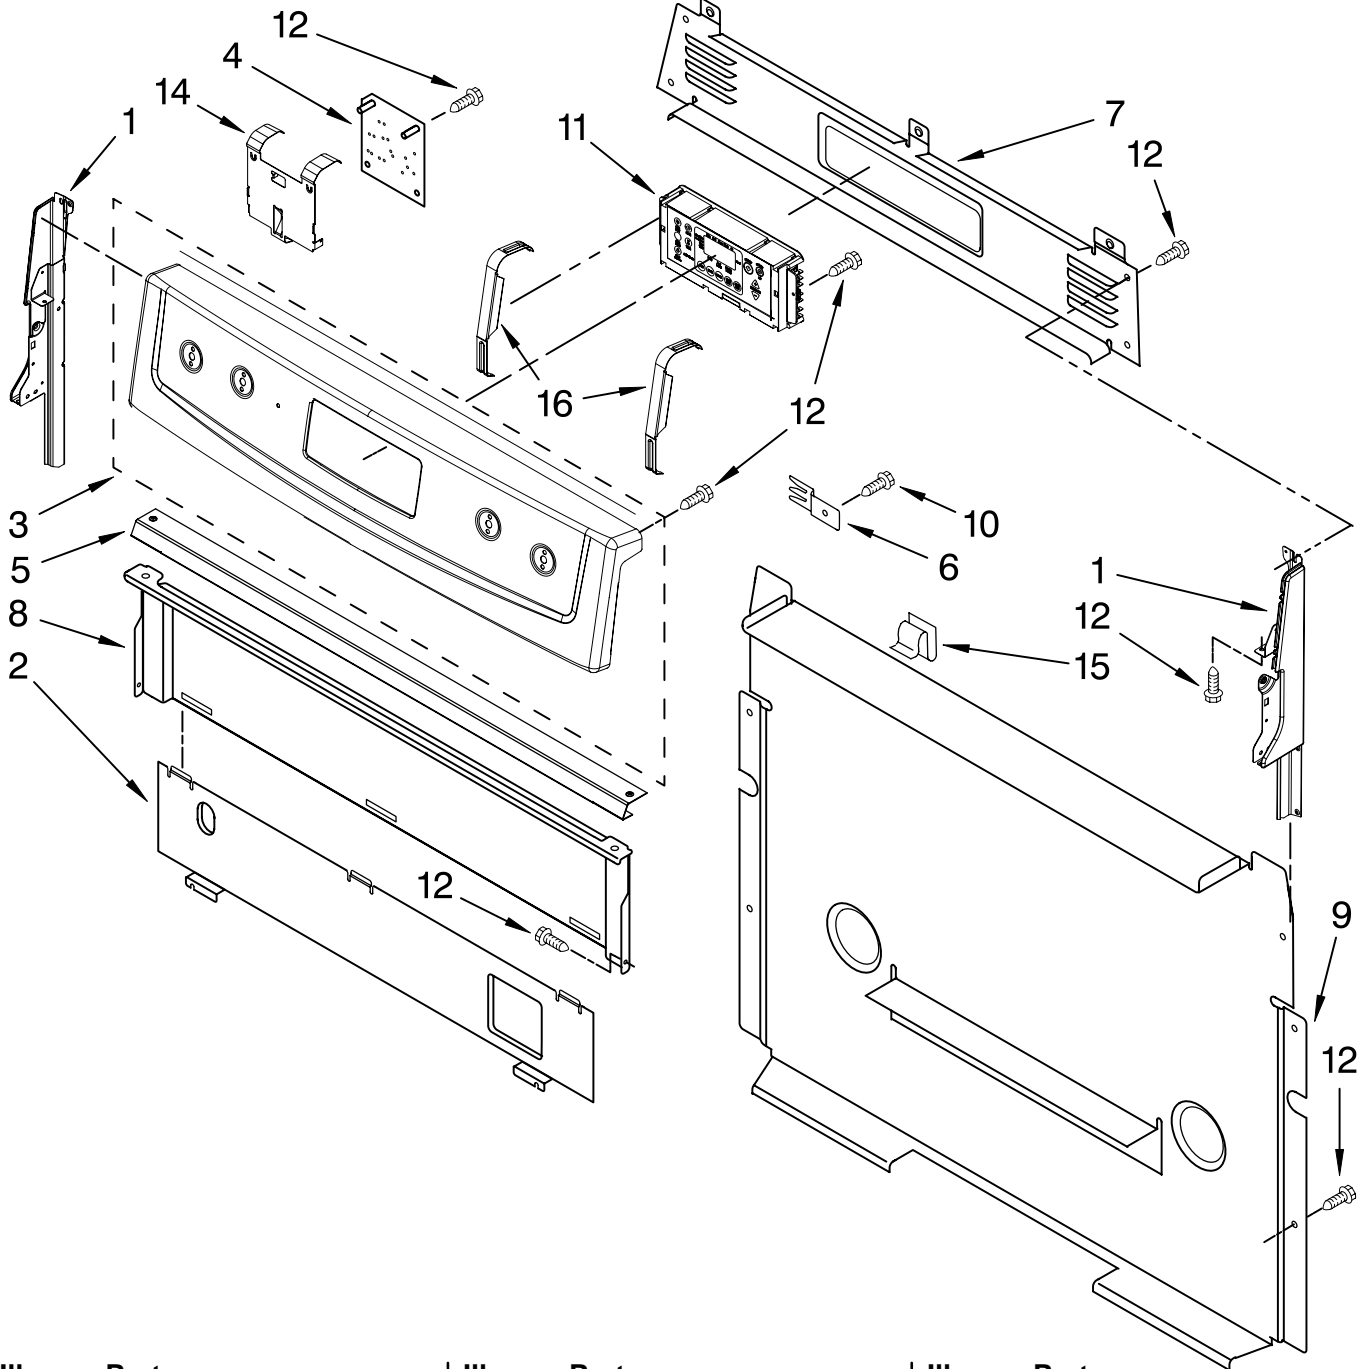

CONTROL PANEL PARTS

For Models: MGR7665WW0, MGR7665WB0, MGR7665WS0
(White) (Black) (Stainless Steel)

Illus. No.	Part No.	DESCRIPTION
1	W10184437	Endcap, Left Hand Black
	W10184433	White
	W10184438	Endcap, Right Hand Black
	W10184434	White
2	8053505	Shield-Heat, Lwr

Illus. No.	Part No.	DESCRIPTION	
3	W10225558	Panel, Console Black	
	W10111301	White	
	W10225560	Stainless Steel	
	4	9758080	Module, Spark
5	W10211996	Brkt-Mntg, Console	
6	8523412	Bracket, Support	
7	W10198745	Cover, Upper	

Illus. No.	Part No.	DESCRIPTION
8	W10192841	Shield, Heat
9	W10184370	Cover, Lower
	3196169	Screw
10	3196169	Screw
11	W10236250	Control, Range Black
	W10236249	White
12	3196178	Screw
	8273564	Clip
16	W10138683	Bracket, EOC Mount

FOR ORDERING INFORMATION REFER TO PARTS PRICE LIST