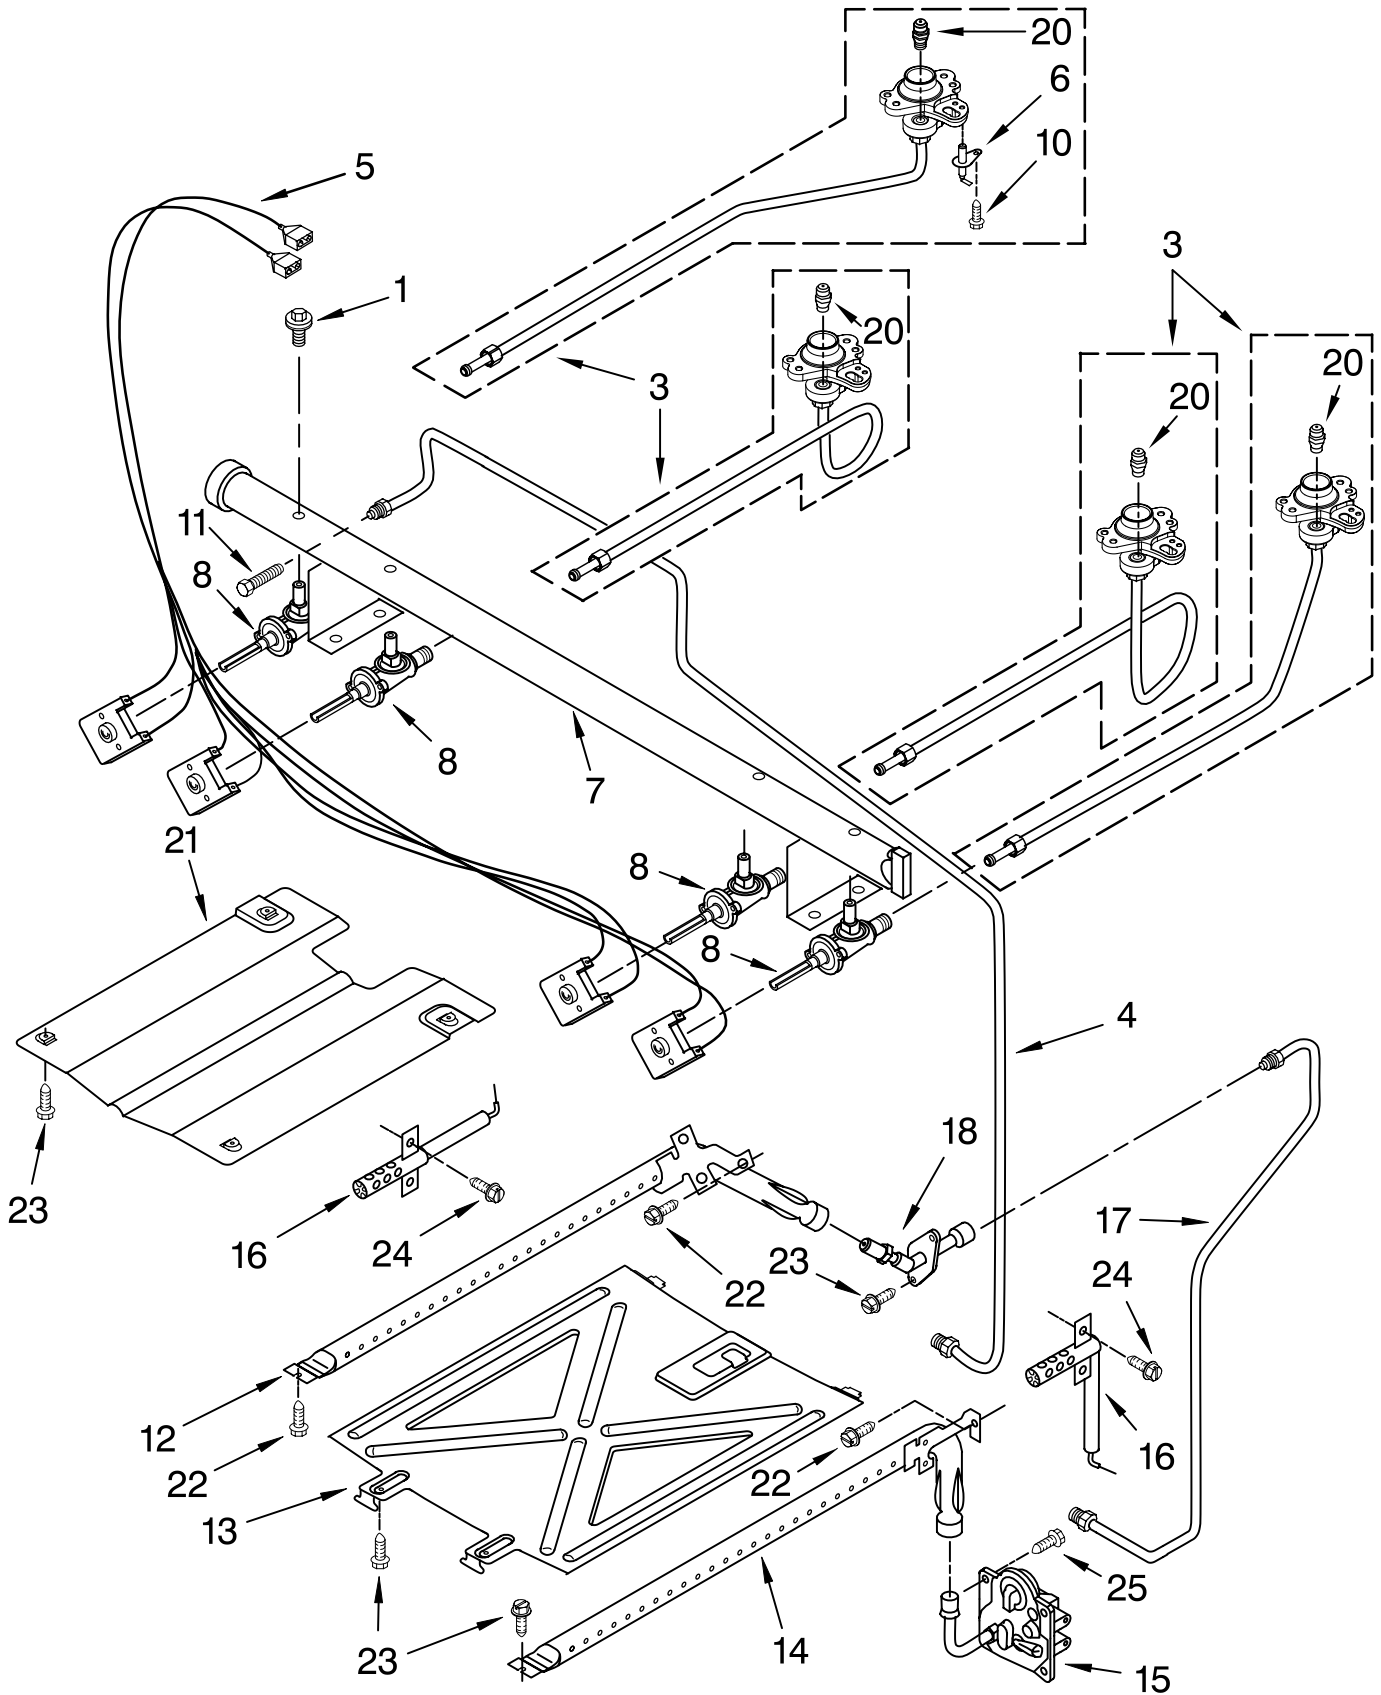

MANIFOLD PARTS

For Models: MGR7665WW0, MGR7665WB0, MGR7665WS0
(White) (Black) (Stainless Steel)

FOR ORDERING INFORMATION REFER TO PARTS PRICE LIST

MANIFOLD PARTS

For Models: MGR7665WW0, MGR7665WB0, MGR7665WS0
(White) (Black) (Stainless Steel)

Illus. No.	Part No.	DESCRIPTION
1	8273096	Screw, Valve
3		Tubing, Burner W/Orifice
	W10170442	Left Front
	W10170443	Left Rear
	W10170442	Right Front
	W10170441	Right Rear
4	W10157928	Tubing (Manifold to Regulator)
5	8523406	Harness, Igniter (W/Switches)
6	W10216419	Electrode (4)
7	W10169928	Pipe, Manifold
8		Valve
	9757218	LF – RF – LR
	8273004	Right Rear
10	8273062	Screw (4)
11	3400228	Bolt
12	8054078	Burner, Broiler
13	W10184491	Spreader, Flame (Oven)
14	9758078	Burner, Bake
15	9761959	Valve/Regulator
16		Igniter
	8054129	Broil
	9758079	Bake
17	8272222	Tubing (Broiler Fitting To Valve)
18	3186489	Fitting, Broiler
20		Orifice, Burner
	W10170510	Left Front
	W10170510	Right Front
	W10170508	Left Rear
	W10170506	Right Rear
21	W10137062	Spreader, Flame (Broiler)
22	3196265	Screw
23	3196176	Screw
24	3196385	Screw
25	3400016	Screw

Following Parts Not Illustrated

W10170534 Spuds, LP Gas
(Kit of 4)