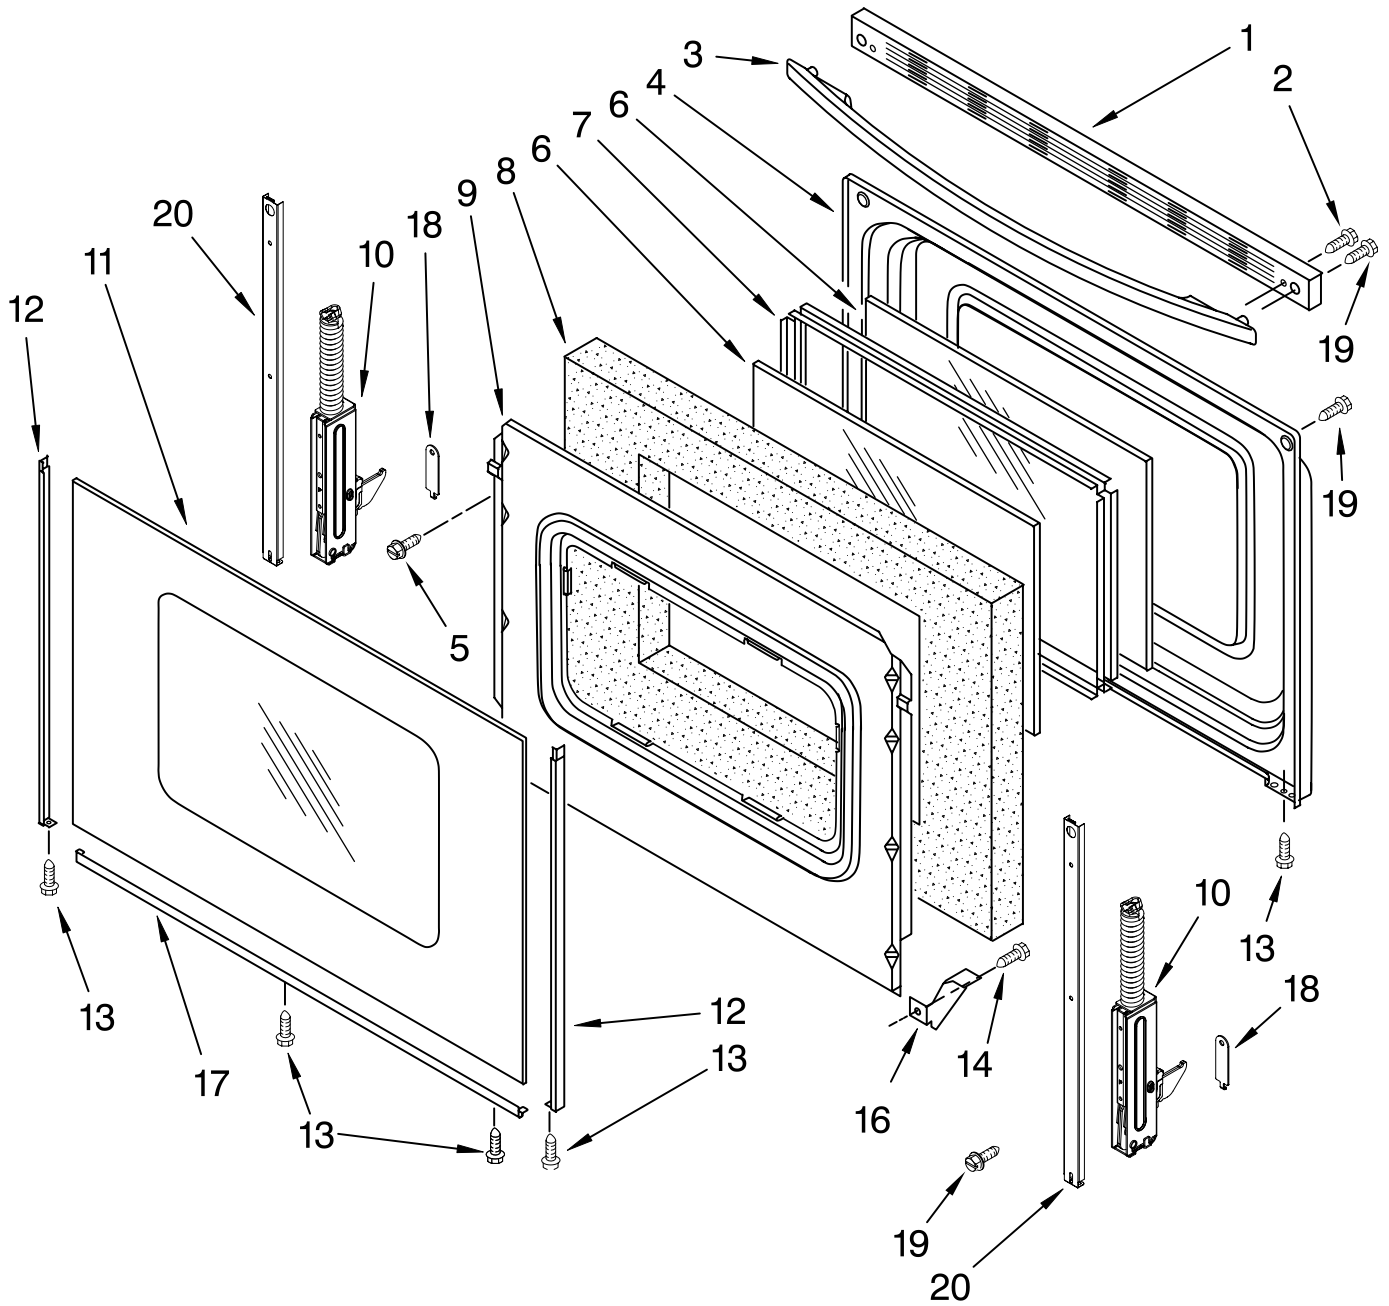

DOOR PARTS

For Models: MGR7665WW0, MGR7665WB0, MGR7665WS0
(White) (Black) (Stainless Steel)

FOR ORDERING INFORMATION REFER TO PARTS PRICE LIST

DOOR PARTS

For Models: MGR7665WW0, MGR7665WB0, MGR7665WS0
(White) (Black) (Stainless Steel)

Illus. No.	Part No.	DESCRIPTION
1		Trim, Top
	W10118391	Black
	W10118390	White
2	3196164	Screw
3		Handle, Door
	W10111310	Black
	W10111309	White
	W10118391	Stainless Steel
4	9761344	Liner, Door
5	W10031790	Screw
6	9758162	Glass, Inner (2)
7	3186289	Frame, Glass
8	8272618	Insulation, Door
9	9761357	Retainer, Insul.
10	9761493	Hinge, Door
11		Glass, Outer Door
	W10106405	Black
	W10106404	White
	W10106403	Stainless Steel
12		Trim, Door Side
		Left Hand
	8523171	Black
	8523172	White
	W10113926	Stainless Steel
		Right Hand
	8523165	Black
	8523166	White
	W10113925	Stainless Steel
13	3196160	Screw
14	3196165	Screw
16	3196794	Bracket, Window(2)
17		Trim, Bottom
	8523177	Black
	8523175	White
18	9761517	Clip, Door Mntg
19	W10031780	Screw
20	W10113759	Strap, Door