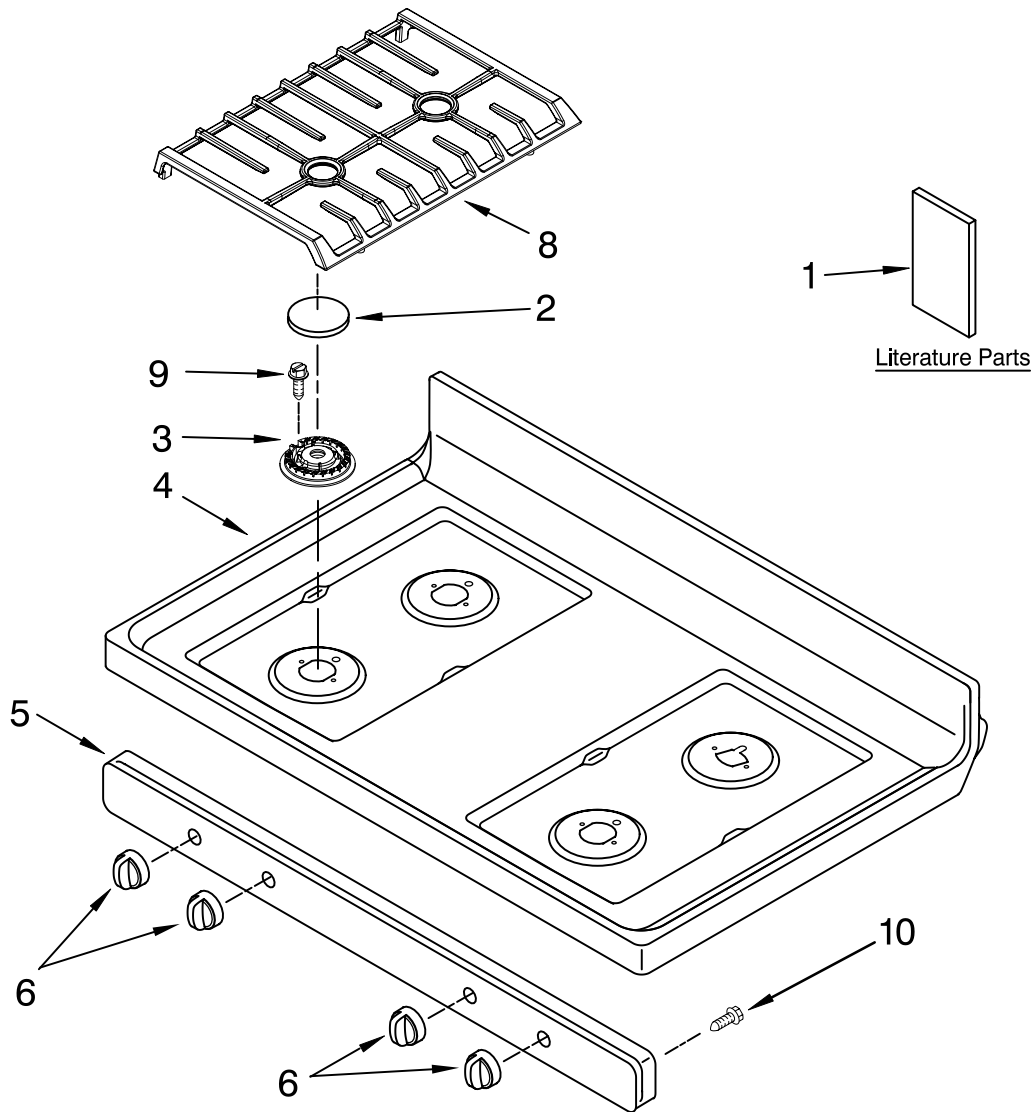

COOKTOP PARTS

For Models: MGR7665WW0, MGR7665WB0, MGR7665WS0
(White) (Black) (Stainless Steel)

30" GAS FREESTANDING
SELF CLEAN RANGE
SEALED BURNER

Illus. No.	Part No.	DESCRIPTION
1	W10196161	Literature Parts
		Installation Instructions
		Anti-Tip Template
	9757142	English/Spanish
	9757143	English/French
	W10234650	Owners Manual
	W10198615	Tech Sheet
	9762761	Safer Cooking Tips

Illus. No.	Part No.	DESCRIPTION
2		Cap, Burner
		Left Front
	W10183368	Black
	W10169973	Grey
		R. Front, L. Rear
	W10183369	Black
	W10169974	Grey
		Right Rear
	W10183370	Black
	W10169975	Grey
3		Burner
	8286183	Left Front
	W10194076	R. Front, L. Rear
	8286181	Right Rear