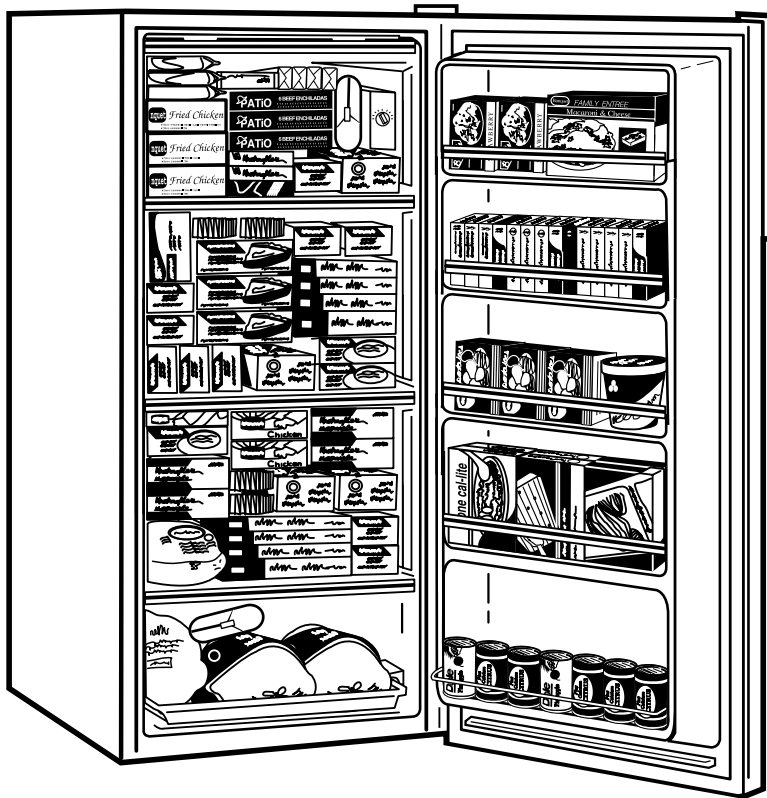

GE Appliances

FUM9SM—GE Manual Defrost Upright Freezer

Dimensions (in inches)

Air Clearances	
Each side (in.)	3
Top (in.)	3
Back (in.)	3

Specification Created 3/01

For answers to your Monogram®, GE Profile™ or GE appliance questions, visit our website at WWW.GEAppliances.com or call GE Answer Center® service, 800.626.2000.

GE Appliances

FUM9SM—GE Manual Defrost Upright Freezer

Features and Benefits

- 8.7 cu. ft. Capacity
- Manual Defrost
- 3 Cabinet Shelves
- 4 Door Shelves
- Adjustable Temperature Control
- Defrost Water Drain
- Limited Food Loss Warranty
- Model FUM9SMRWH—White