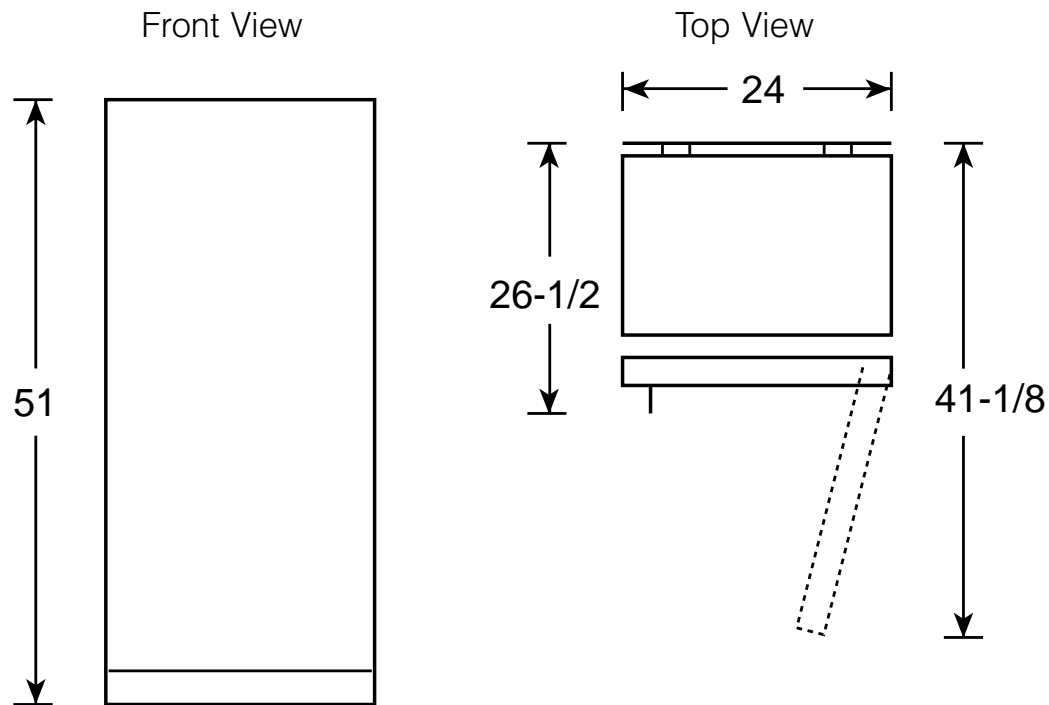

GE Appliances

FUM9SM—GE Manual Defrost Upright Freezer

Dimensions (in inches)

Air Clearances	
Each side (in.)	3
Top (in.)	3
Back (in.)	3

Specification Created 3/01

For answers to your Monogram®, GE Profile™ or GE appliance questions, visit our website at WWW.GEAppliances.com or call GE Answer Center® service, 800.626.2000.

GE Appliances

FUM9SM—GE Manual Defrost Upright Freezer

Features and Benefits

- 8.7 cu. ft. Capacity
- Manual Defrost
- 3 Cabinet Shelves
- 4 Door Shelves
- Adjustable Temperature Control
- Defrost Water Drain
- Limited Food Loss Warranty
- Model FUM9SMRWH—White