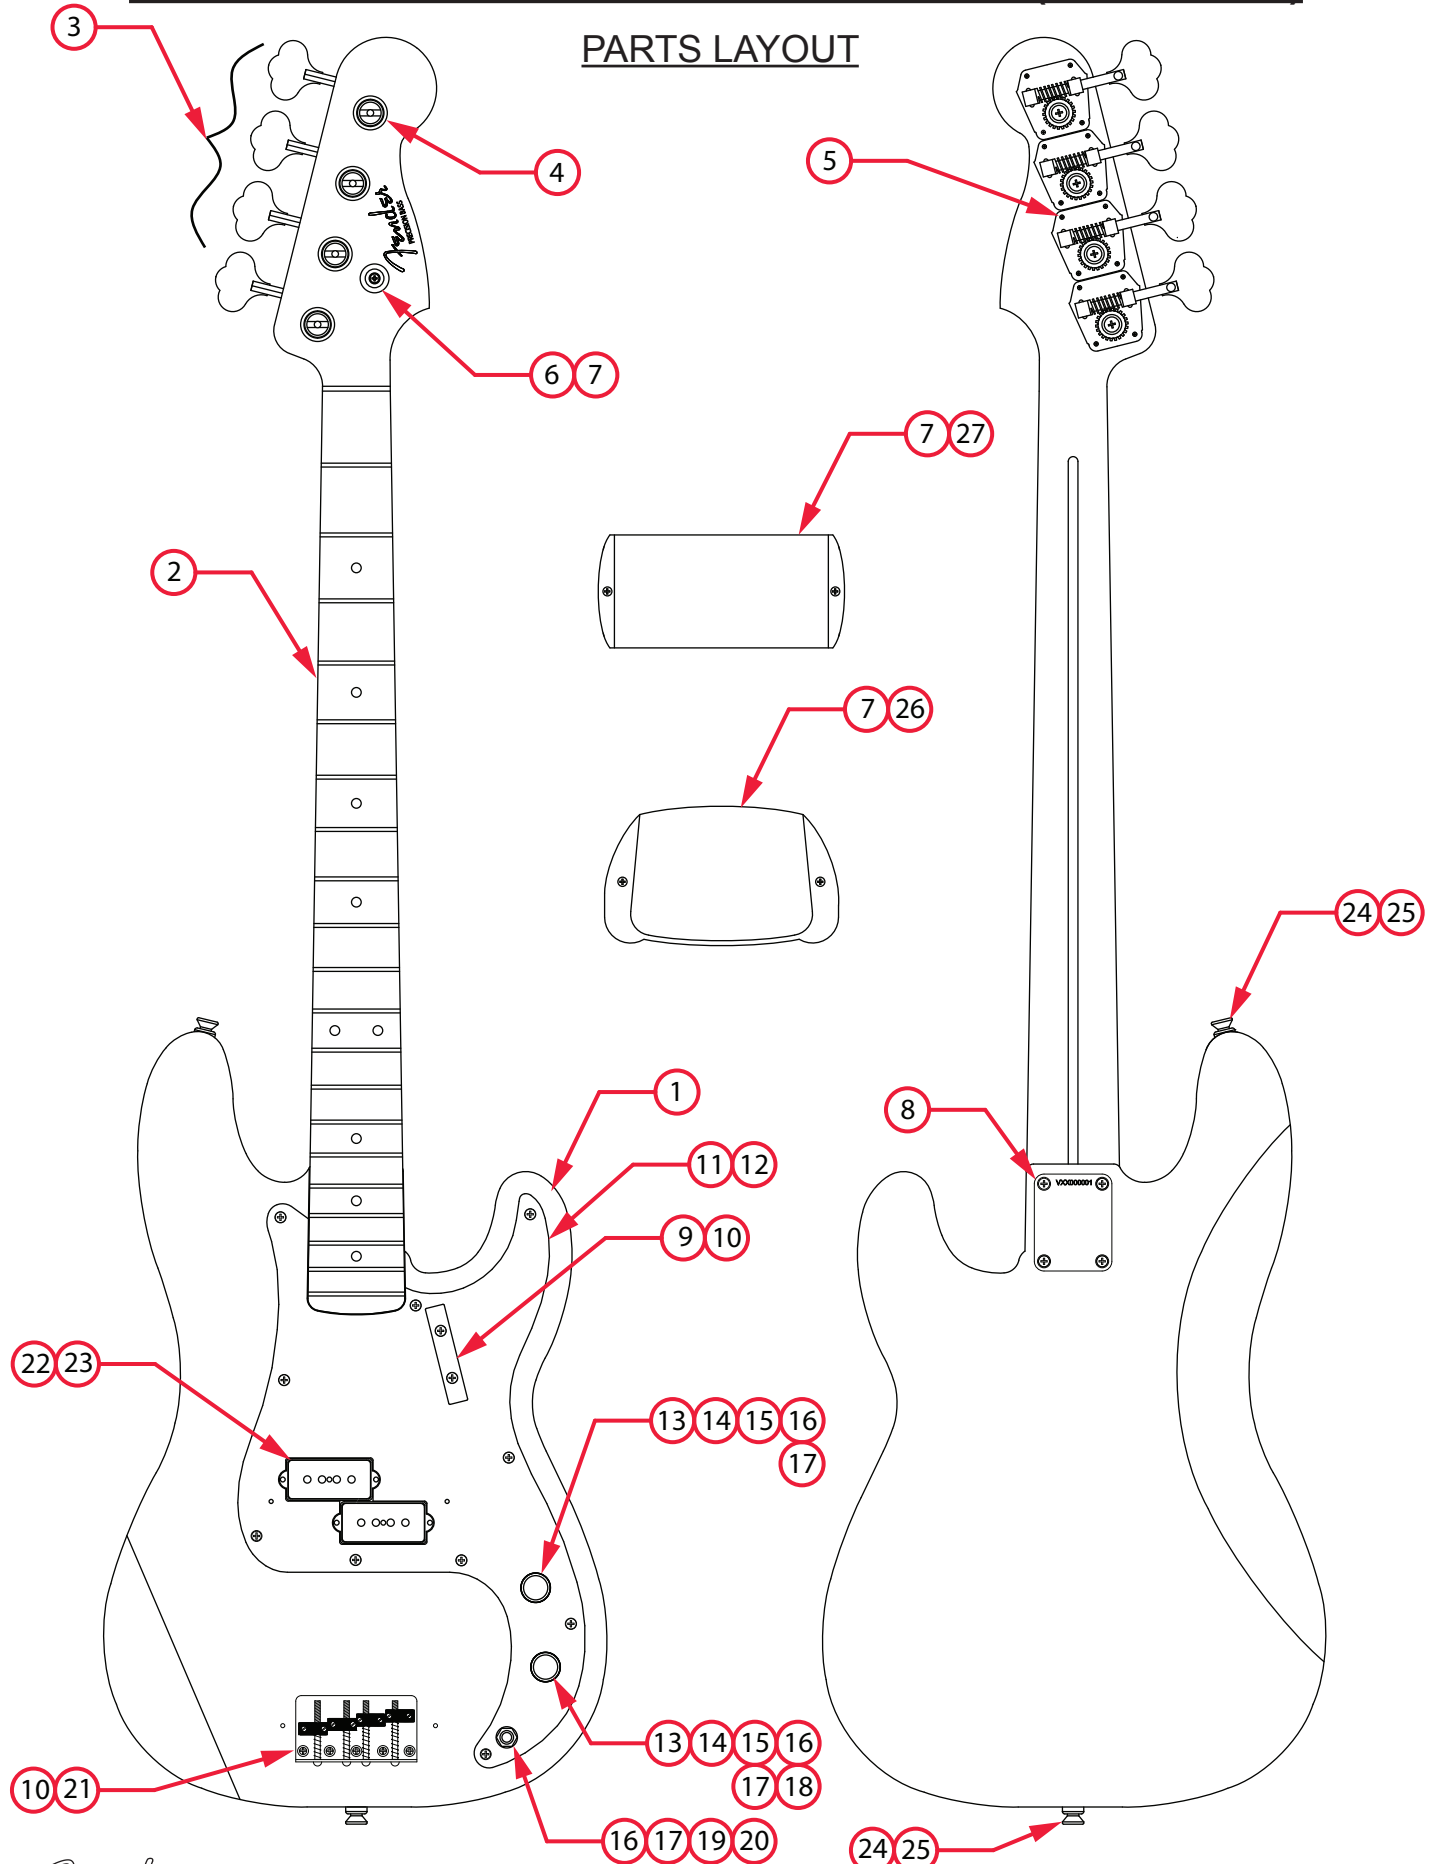

AMERICAN VINTAGE 58 PRECISION BASS® (01910028XX)

PARTS LAYOUT

AMERICAN VINTAGE 58 PRECISION BASS® (01910028XX)

PARTS LIST

REF#	DESCRIPTION	PART NUMBER
1	AM VINT 58 P-BASS BODY F3TSB	0095611500
1	AM VINT 58 P-BASS BODY WBL	0095666501
1	AM VINT 58 P-BASS BODY BLK	0096176506
2	NECK VINT 58 P-BASS MPL	0095612000
3	KEY SET VINT BASS	0078834000
4	BUSHING STRING POST VINT BASS	0019509049
5	SCREW SMAB 3 X 3/8 RHP NI	0011357049
6	STRING GUIDE VINT BASS 50'S	0095421000
7	SCREW SMA 5 X 5/8 OHP NI	0015602049
8	SCREW WOOD 8 X 2 OHP STL BRITE NI	0058060000
9	THUMB REST	0992036000
10	SCREW SMAB 5 X 1 OHP NI	0015610049
11	PICKGUARD 58 P-BASS GOLD ANODIZED	0095634000
12	SCREW SMAB 4 X 1/2 OHP NI	0015578049
13	KNOB CONTROL 58 TELE KNURLED CHROME	0094057000
14	CONTROL 250K 10%	0990831000
15	SET SCREW 8-32 X 3/16	0994922000
16	NUT HEX 3/8-32 X 3/32 TK NI	0016352049
17	WASHER LOCK INTL 3/8 X .687	0016436049
18	CAPACITOR CAP WAX PAPER .10µF 150V	0096453000
19	JACK PHONE OPEN CIRCUIT	0021956049
20	WASHER FLAT 3/8 X .614 NI	0031153049
21	BRIDGE ASSY AM VINT 58-PBASS	0095613000
21A	BRIDGE PLATE JAZZ BASS	0010538070
21B	BRIDGE SECTION 5/16-40 VINT BASS NI	0095420000
21C	SET SCREW 6-32 X 7/16 OVPT SL NI	0016105049
21D	SCREW M 6-32 X 1-1/2 RHP NI	0015842049
21E	SPRING COMPRESSION 1-1/16 #144	0018689049
22	PICKUP/SHIELD ASSY 58 P-BASS	0095683000
23	SCREW 4 X 1-1/4 WOOD RND PH NI	0027035049
24	STRAP BUTTON NI .156	0994915000
25	SCREW WOOD 6 X 1 OHP NI	0016188049
26	BRIDGE COVER CHROME P-BASS	0010108000
27	COVER STEEL PICKUP VINT UPG P-BASS CHROME	0096825000
*	CASE VINT 58 P-BASS TWEED/RED	0096373000

*= NOT PICTURED IN DIAGRAM

AMERICAN VINTAGE 58 PRECISION BASS® (01910028XX)

WIRING ASSEMBLY

AMERICAN VINTAGE 58 PRECISION BASS® (01910028XX)

SWITCH AND CONTROL FUNCTION