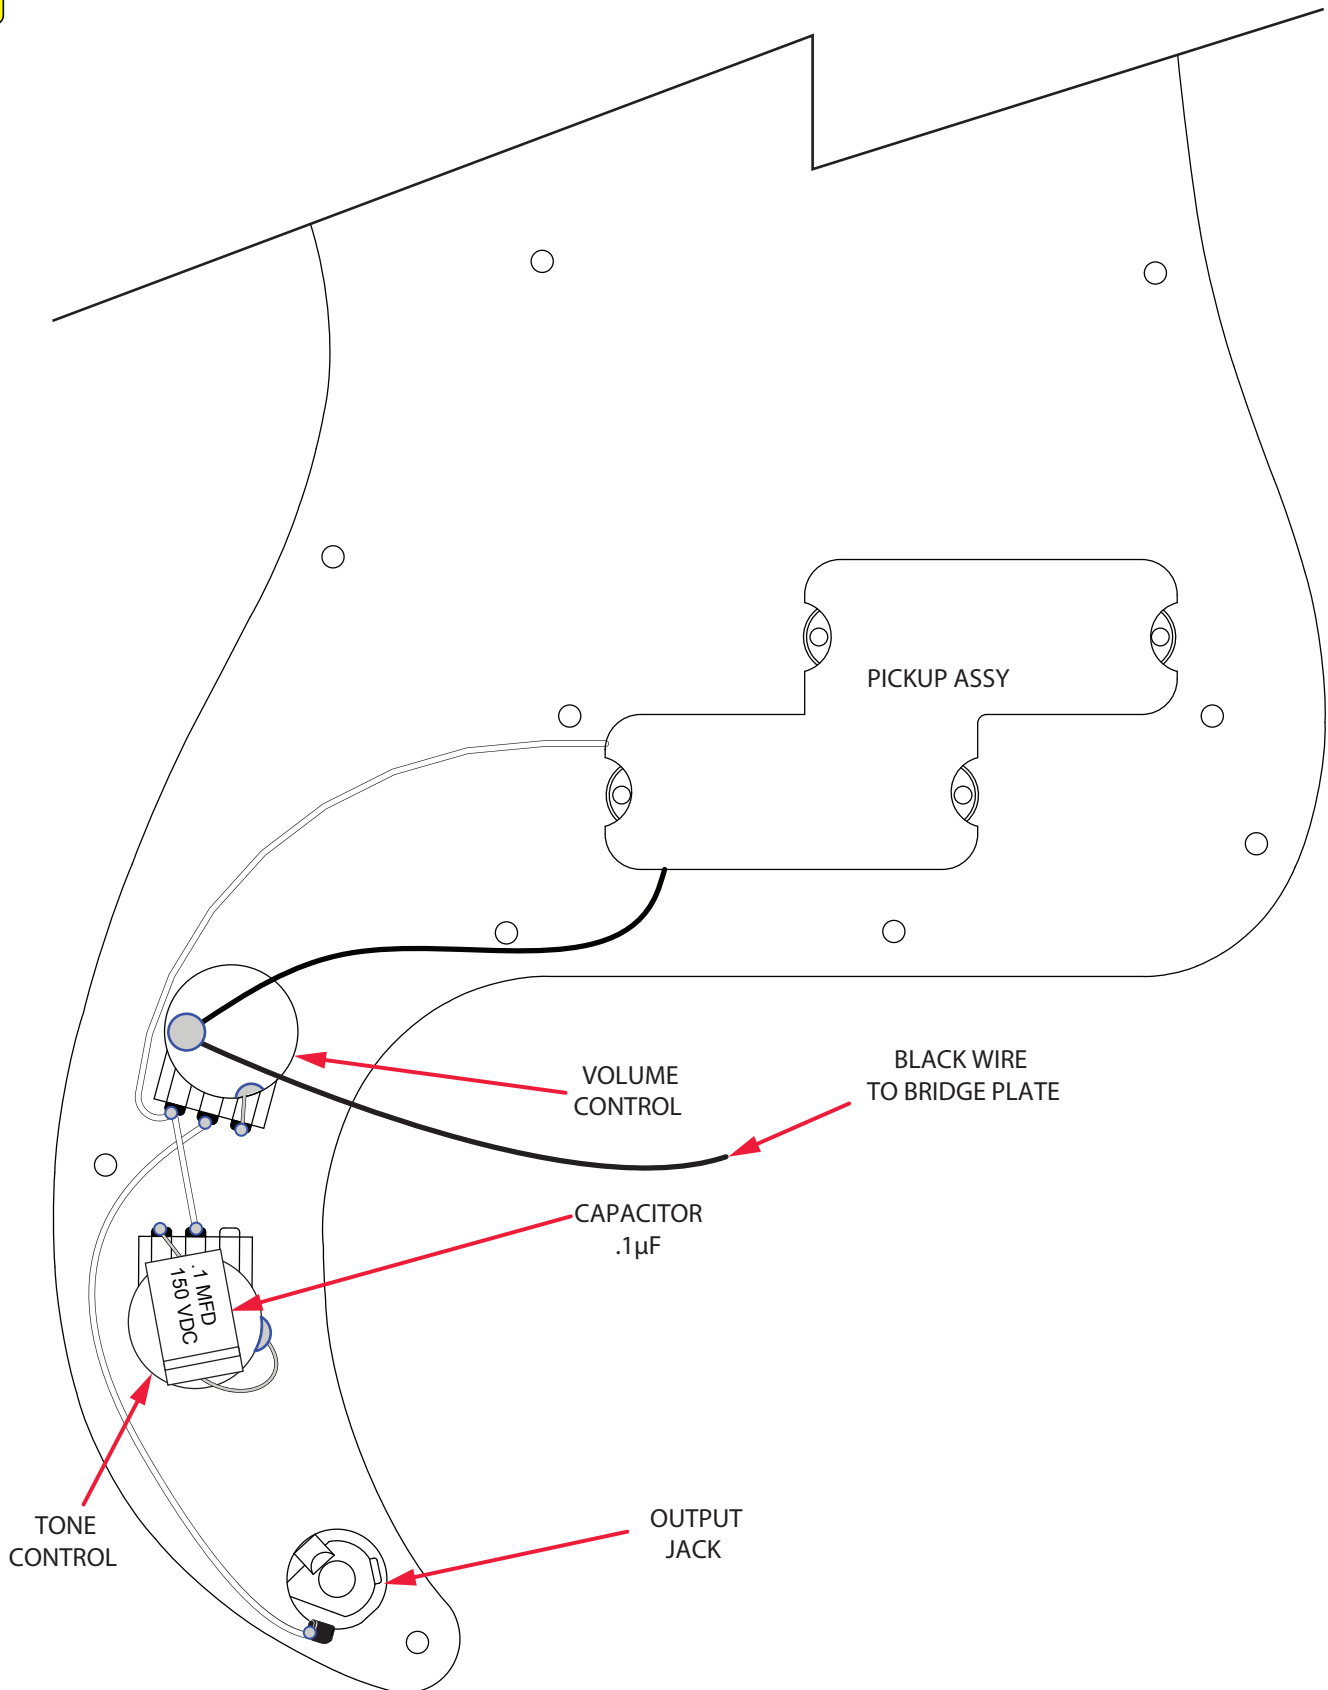

AMERICAN VINTAGE 58 PRECISION BASS® (01910028XX)

PARTS LAYOUT

AMERICAN VINTAGE 58 PRECISION BASS® (01910028XX)

PARTS LIST

REF#	DESCRIPTION	PART NUMBER
1	AM VINT 58 P-BASS BODY F3TSB	0095611500
1	AM VINT 58 P-BASS BODY WBL	0095666501
1	AM VINT 58 P-BASS BODY BLK	0096176506
2	NECK VINT 58 P-BASS MPL	0095612000
3	KEY SET VINT BASS	0078834000
4	BUSHING STRING POST VINT BASS	0019509049
5	SCREW SMAB 3 X 3/8 RHP NI	0011357049
6	STRING GUIDE VINT BASS 50'S	0095421000
7	SCREW SMA 5 X 5/8 OHP NI	0015602049
8	SCREW WOOD 8 X 2 OHP STL BRITE NI	0058060000
9	THUMB REST	0992036000
10	SCREW SMAB 5 X 1 OHP NI	0015610049
11	PICKGUARD 58 P-BASS GOLD ANODIZED	0095634000
12	SCREW SMAB 4 X 1/2 OHP NI	0015578049
13	KNOB CONTROL 58 TELE KNURLED CHROME	0094057000
14	CONTROL 250K 10%	0990831000
15	SET SCREW 8-32 X 3/16	0994922000
16	NUT HEX 3/8-32 X 3/32 TK NI	0016352049
17	WASHER LOCK INTL 3/8 X .687	0016436049
18	CAPACITOR CAP WAX PAPER .10µF 150V	0096453000
19	JACK PHONE OPEN CIRCUIT	0021956049
20	WASHER FLAT 3/8 X .614 NI	0031153049
21	BRIDGE ASSY AM VINT 58-PBASS	0095613000
21A	BRIDGE PLATE JAZZ BASS	0010538070
21B	BRIDGE SECTION 5/16-40 VINT BASS NI	0095420000
21C	SET SCREW 6-32 X 7/16 OVPT SL NI	0016105049
21D	SCREW M 6-32 X 1-1/2 RHP NI	0015842049
21E	SPRING COMPRESSION 1-1/16 #144	0018689049
22	PICKUP/SHIELD ASSY 58 P-BASS	0095683000
23	SCREW 4 X 1-1/4 WOOD RND PH NI	0027035049
24	STRAP BUTTON NI .156	0994915000
25	SCREW WOOD 6 X 1 OHP NI	0016188049
26	BRIDGE COVER CHROME P-BASS	0010108000
27	COVER STEEL PICKUP VINT UPG P-BASS CHROME	0096825000
*	CASE VINT 58 P-BASS TWEED/RED	0096373000

*= NOT PICTURED IN DIAGRAM

AMERICAN VINTAGE 58 PRECISION BASS® (01910028XX)

WIRING ASSEMBLY

AMERICAN VINTAGE 58 PRECISION BASS® (01910028XX)

SWITCH AND CONTROL FUNCTION