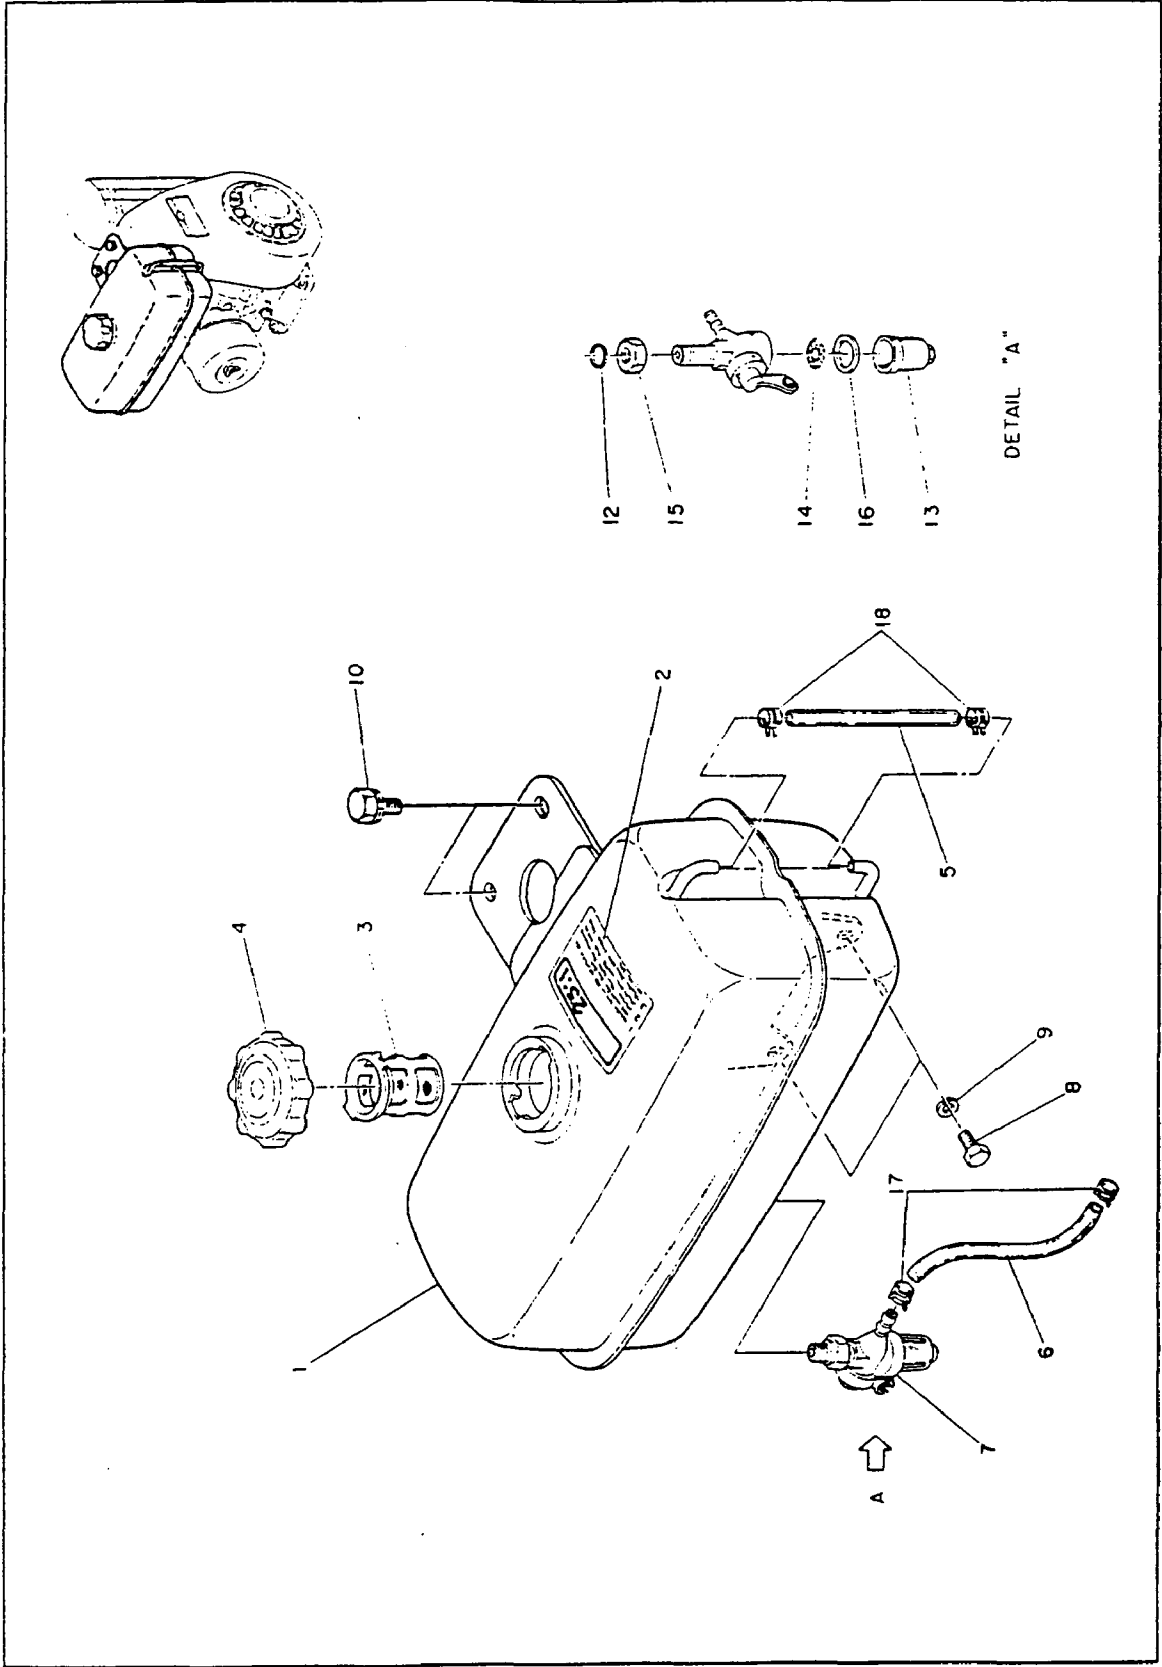

FUEL TANK

6.

6. Fuel Tank

Ref. No.	Parts Number	Parts Name	Qty.	Description
* 1	107 60515 01	Fuel Tank Compl.	1	Incl. 2, 20
2	106 92003 03	Label (Caution)	1	
3	064 13600 10	Fuel Filter	1	
4	043 04300 15	Fuel Tank Cap Compl.	1	
5	085 00500 11	Vinyl Pipe	1	
6	085 10400 00	Rubber Pipe	1	
7	064 20038 00	Fuel Strainer	1	
8	001 66061 60	Bolt	2	
9	003 20060 00	Spring Washer	2	
10	001 13081 60	Bolt and Washer Ass'y	4	
12	064 20003 30	O Ring	1	
13	064 20014 10	Cup	1	
14	064 20014 20	Screen	1	
15	064 20029 20	Lock Nut	1