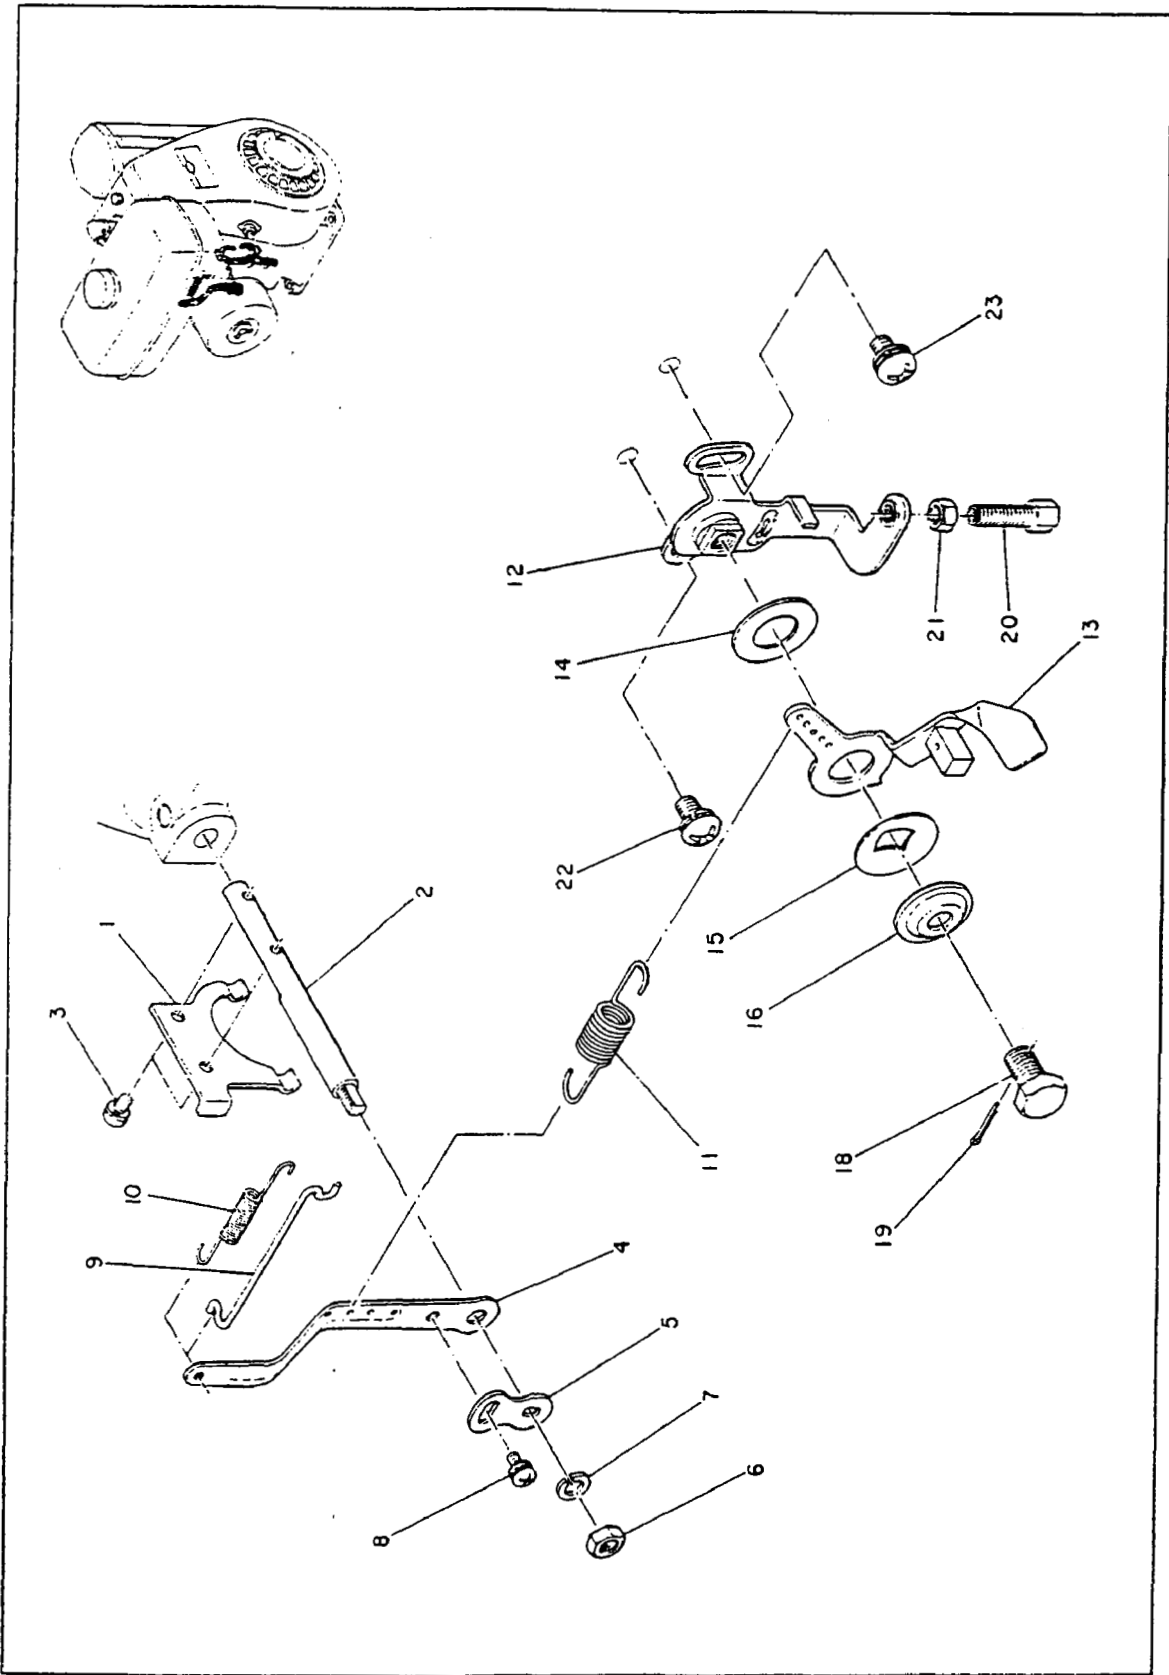

CRANKSHAFT, PISTON and DRIVING SHAFT

3.

3. Crankshaft and Piston

Ref. No.	Parts Number	Parts Name	Qty.	Description
* 2	107 29802 00	Crankshaft Ass'y	1	Incl. 1, 4-6
7	110 22901 03	Small End Bearing	1	
8	107 23431 01	Piston Compl.	1	Std.
8	107 23432 01	Piston Compl.	1	Oversize 0.25mm
8	107 23433 01	Piston Compl.	1	Oversize 0.50mm
9	110 25003 03	Spacer (Piston Pin)	2	
10	107 23301 13	Piston Pin	1	
11	003 14160 00	Snap Ring	2	
12	107 23501 17	Piston Ring Set	1	Std.
12	107 23502 17	Piston Ring Set	1	Oversize 0.25mm
12	107 23503 17	Piston Ring Set	1	Oversize 0.50mm
14	017 01200 10	Nut	1	
15	003 20120 00	Spring Washer	1	
16	005 32042 01	Woodruff Key	1	
17	032 30500 30	Woodruff Key	1	

3. CRANKSHAFT, PISTON and DRIVING SHAFT

4. GOVERNOR

4. Governor

Ref. No.	Parts Number	Parts Name	Qty.	Description
1	107 42102 03	Governor Yoke	1	
2	107 42202 03	Governor Shaft	1	
3	004 35040 60	Screw and Washer Ass'y	2	
4	107 42301 01	Governor Lever	1	
5	106 42401 01	Adjusting Plate	1	
6	002 17060 00	Nut	1	
7	003 20060 00	Spring Washer	1	
8	004 36040 80	Screw and Washer Ass'y	1	
9	214 42701 01	Governor Rod	1	
10	107 42801 11	Rod Spring	1	
11	107 42501 11	Governor Spring	1	
*12	107 43301 60	Governor Control Ass'y	1	Incl. 13-19
20	014 90600 40	Adjusting Screw	1	
21	002 27060 00	Nut	1	
22	004 35061 00	Screw and Washer Ass'y	1	
23	004 36061 00	Screw and Washer Ass'y	1	