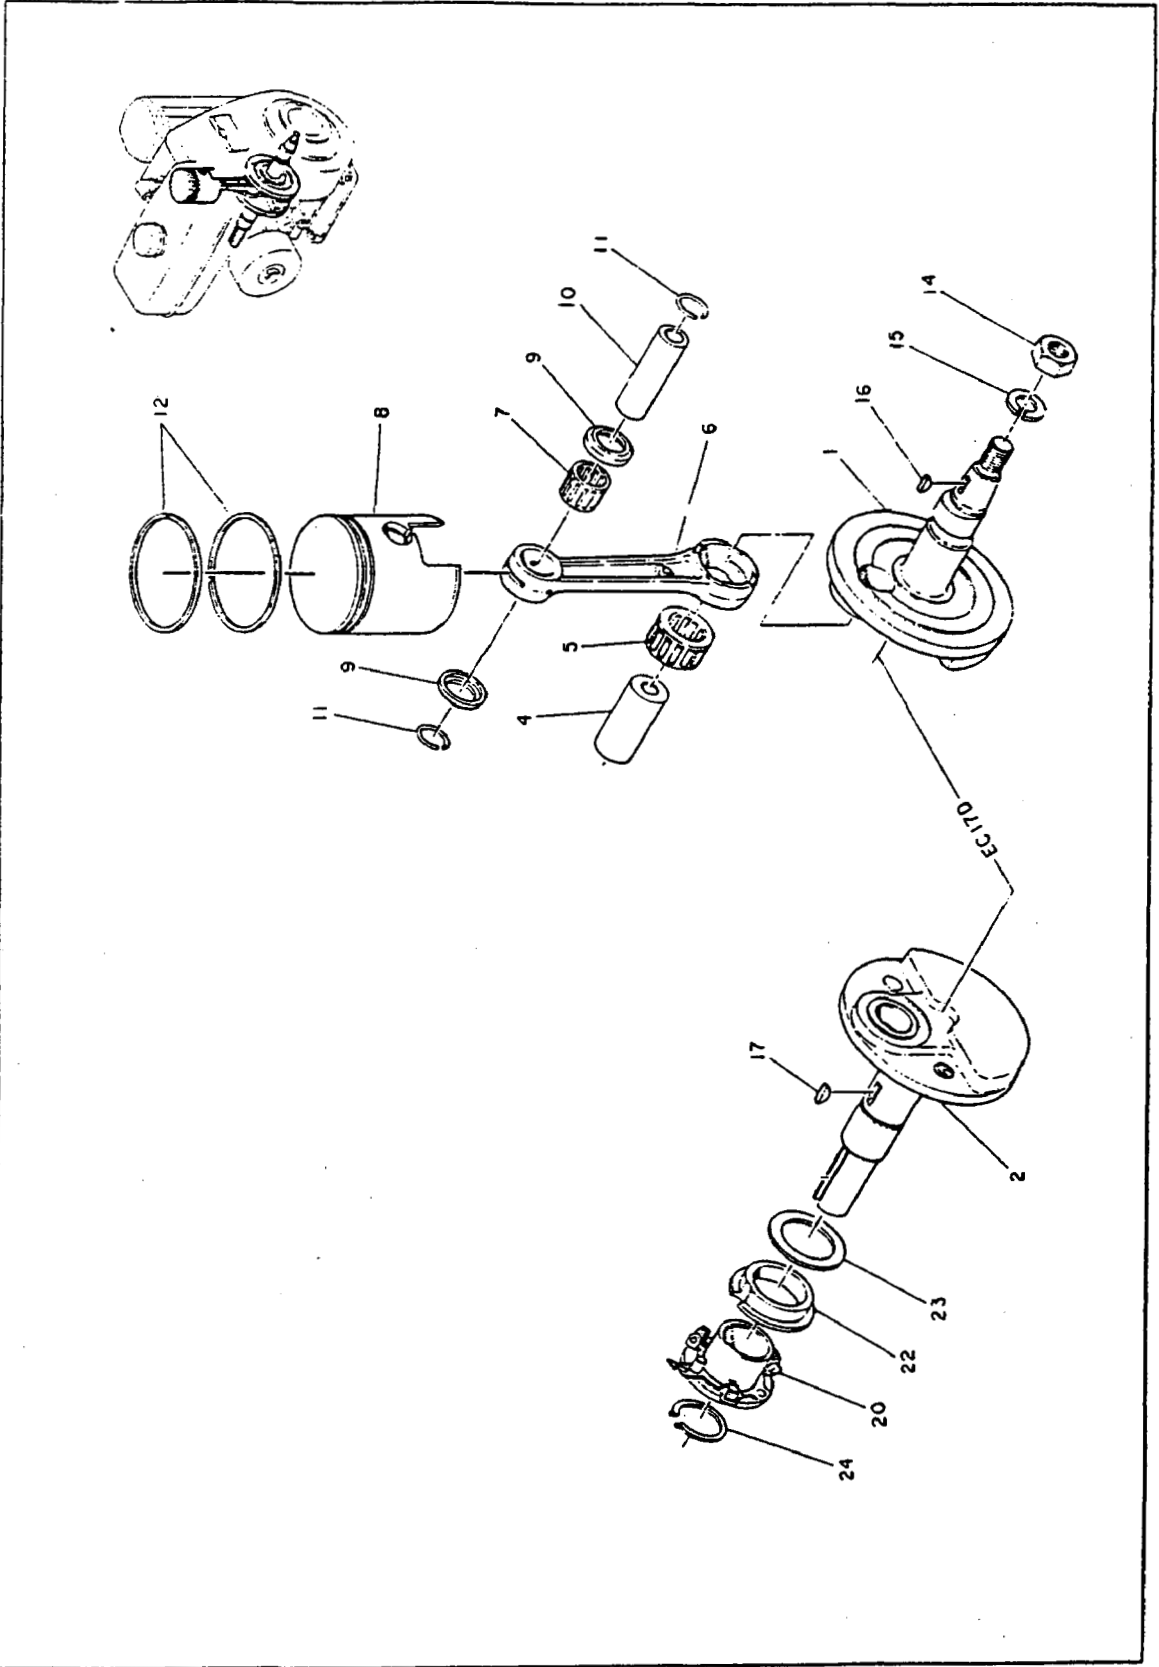

CRANKSHAFT, PISTON and DRIVING SHAFT

3.

3. Crankshaft and Piston

Ref. No.	Parts Number	Parts Name	Qty.	Description
* 2	107 29802 00	Crankshaft Ass'y	1	Incl. 1, 4-6
7	110 22901 03	Small End Bearing	1	
8	107 23431 01	Piston Compl.	1	Std.
8	107 23432 01	Piston Compl.	1	Oversize 0.25mm
8	107 23433 01	Piston Compl.	1	Oversize 0.50mm
9	110 25003 03	Spacer (Piston Pin)	2	
10	107 23301 13	Piston Pin	1	
11	003 14160 00	Snap Ring	2	
12	107 23501 17	Piston Ring Set	1	Std.
12	107 23502 17	Piston Ring Set	1	Oversize 0.25mm
12	107 23503 17	Piston Ring Set	1	Oversize 0.50mm
14	017 01200 10	Nut	1	
15	003 20120 00	Spring Washer	1	
16	005 32042 01	Woodruff Key	1	
17	032 30500 30	Woodruff Key	1