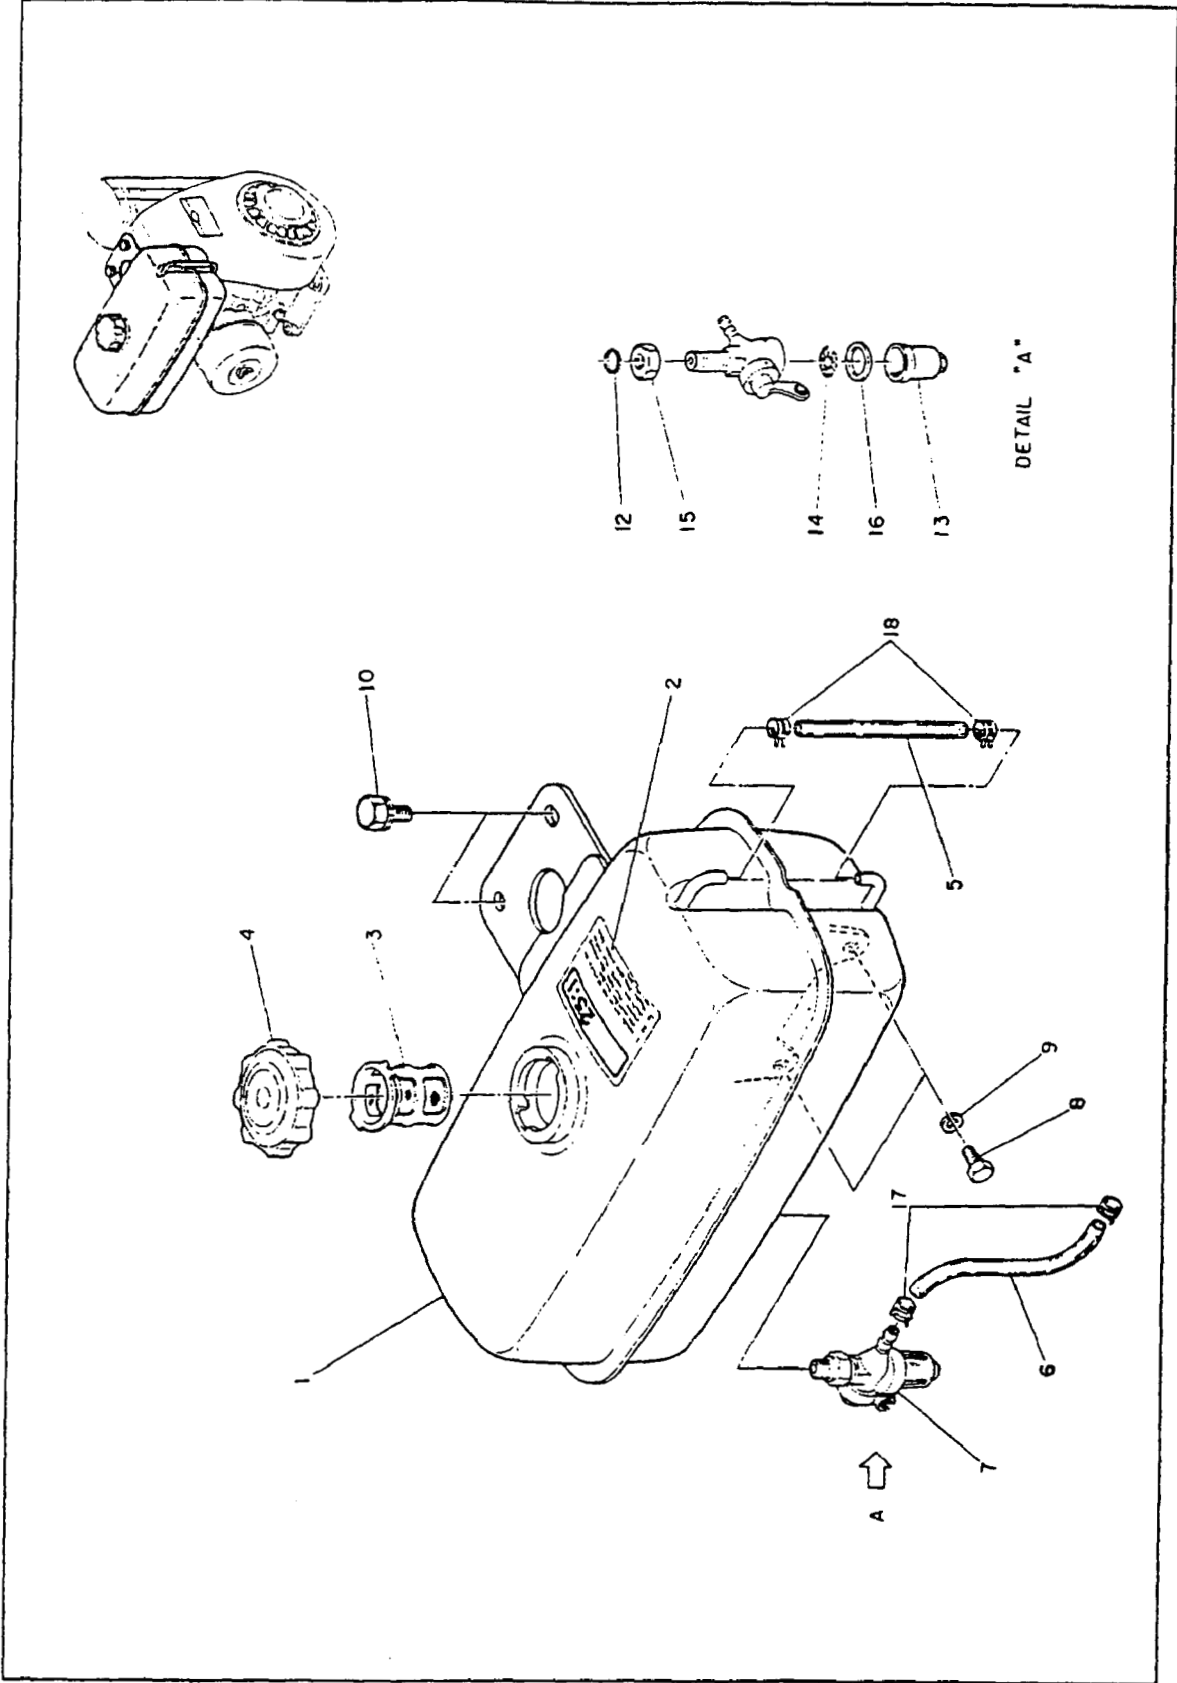

6. Fuel Tank

Ref. No.	Parts Number	Parts Name	Qty.	Description
* 1	107 60515 01	Fuel Tank Compl.	1	Incl. 2, 20
2	106 92003 03	Label (Caution)	1	
3	064 13600 10	Fuel Filter	1	
4	043 04300 15	Fuel Tank Cap Compl.	1	
5	085 00500 11	Vinyl Pipe	1	
6	085 10400 00	Rubber Pipe	1	
7	064 20038 00	Fuel Strainer	1	
8	001 66061 60	Bolt	2	
9	003 20060 00	Spring Washer	2	
10	001 13081 60	Bolt and Washer Ass'y	4	
12	064 20003 30	O Ring	1	
13	064 20014 10	Cup	1	
14	064 20014 20	Screen	1	
15	064 20029 20	Lock Nut	1	

FUEL TANK

6.