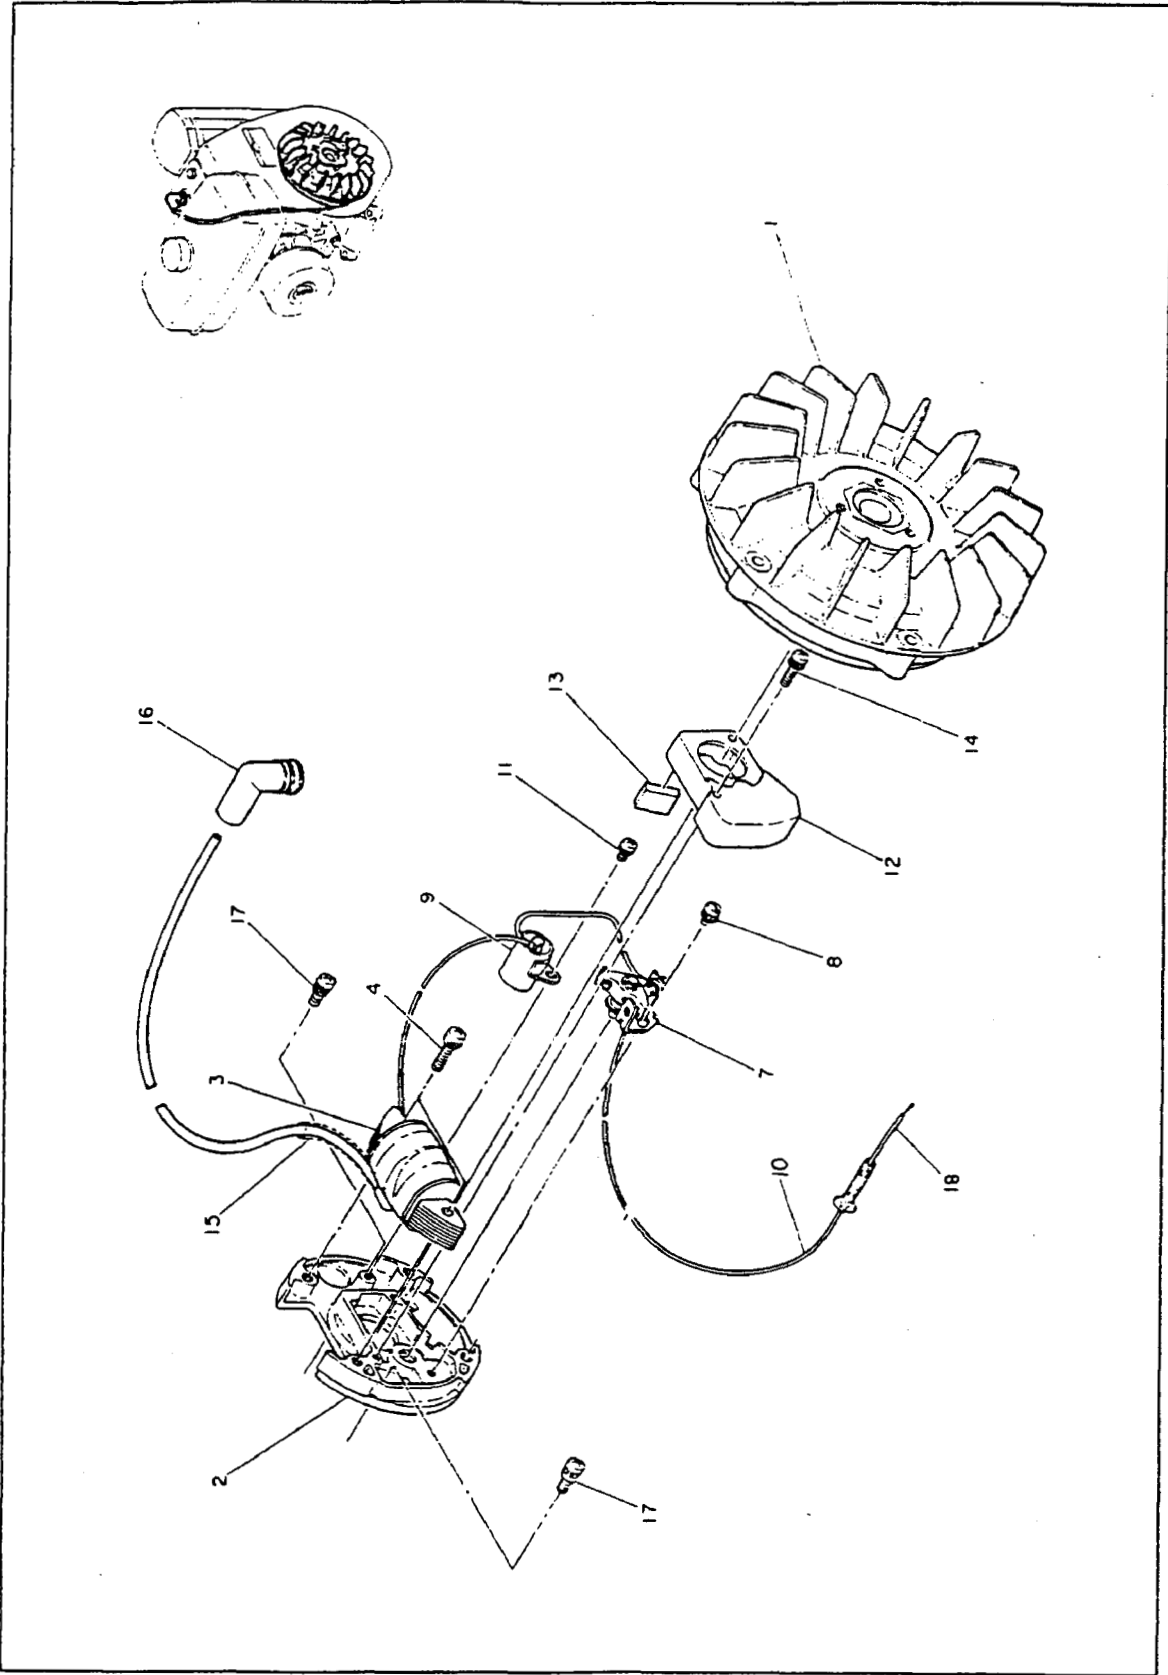

Ref. No.	Parts Number	Parts Name	Qty.	Description
* 1	107 60515 01	Fuel Tank Compl.	1	Incl. 2, 20
2	106 92003 03	Label (Caution)	1	
3	064 13600 10	Fuel Filter	1	
4	043 04300 15	Fuel Tank Cap Compl.	1	
5	085 00500 11	Vinyl Pipe	1	
6	085 10400 00	Rubber Pipe	1	
7	064 20038 00	Fuel Strainer	1	
8	001 66061 60	Bolt	2	
9	003 20060 00	Spring Washer	2	
10	001 13081 60	Bolt and Washer Ass'y	4	
12	064 20003 30	O Ring	1	
13	064 20014 10	Cup	1	
14	064 20014 20	Screen	1	
15	064 20029 20	Lock Nut	1	

FUEL TANK

6.

7. CARBURETOR and AIR CLEANER

7. Carburetor and Air Cleaner

Ref. No.	Parts Number	Parts Name	Qty.	Description
* 1	107 62308 00	Carburetor Ass'y	1	Incl. 2-29
2	107 62441 08	Nozzle (11A)	1	
3	101 62540 08	Float Chamber Washer	1	
4	107 62506 08	Float Ass'y	1	
5	101 62515 08	Float Pin	1	
6	101 62350 08	Float Chamber Body	1	
7	209 62311 08	Insert Washer	1	
8	205 62400 08	Main Jet	1	#95
9	209 62425 08	Main Jet Holder	1	
* 10	209 62351 08	Screw and Washer Ass'y	2	Incl. 11
11	209 62304 08	Screw and Washer Ass'y	2	
12	101 62525 08	Valve (Choke)	1	
* 13	107 62520 08	Shaft Ass'y (Choke)	1	Incl. 14, 28, 29
* 15	209 62302 08	Needle Valve	1	Incl. 16 #2.5
17	209 62312 08	Washer	1	
18	207 62345 08	Washer	2	
19	209 62335 08	Banjo Bolt	1	
20	209 62353 08	Steel Ball	1	
21	209 62446 08	Choke Spring	1	
22	209 62445 08	Throttle Stop Spring	2	
23	209 62352 08	Screw	1	
24	101 62420 08	Pilot Jet	1	#70
25	209 62305 08	Pilot Screw	1	

9. MAGNETO

10. RECOIL STARTER

10. Recoil Starter

Ref. No.	Parts Number	Parts Name	Qty.	Description
* 1	107 50114 20	Recoil Starter Ass'y	1	Incl. 2-13, 15
2	107 50115 08	Spiral Spring	1	
4	206 50112 08	Starter Rope	1	
5	206 50101 08	Starter Knob Compl.	1	
6	106 50128 18	Ratchet	2	
8	106 50132 08	Friction Spring	1	
9	106 50136 18	Return Spring	1	
10	106 50144 08	Friction Plate	1	
11	106 50185 08	Thrust Washer	1	
13	106 50186 08	Clip	1	
14	001 66061 20	Bolt	4	
15	107 50147 18	Starter Pulley	1	
16	003 20060 00	Spring Washer	4	