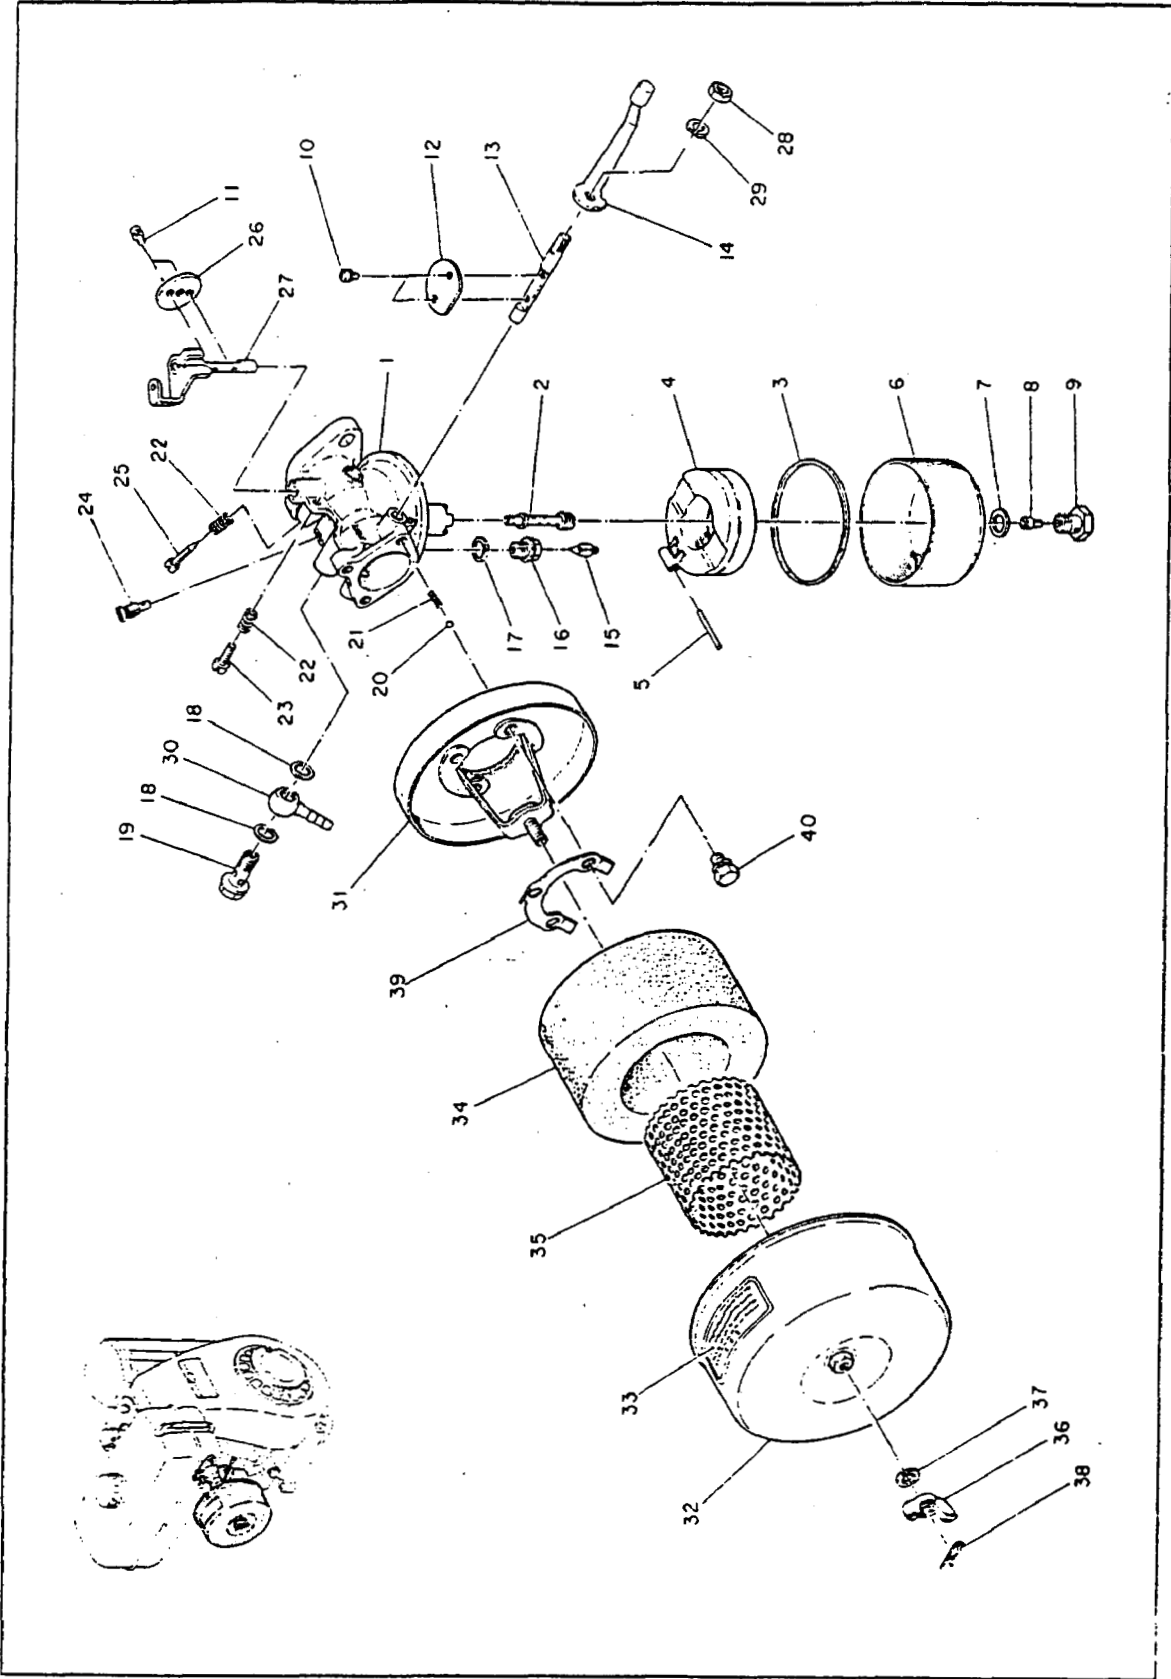

7. Carburetor and Air Cleaner

Ref. No.	Parts Number	Parts Name	Qty.	Description
* 1	107 62308 00	Carburetor Ass'y	1	Incl. 2-29
2	107 62441 08	Nozzle (11A)	1	
3	101 62540 08	Float Chamber Washer	1	
4	107 62506 08	Float Ass'y	1	
5	101 62515 08	Float Pin	1	
6	101 62350 08	Float Chamber Body	1	
7	209 62311 08	Insert Washer	1	
8	205 62400 08	Main Jet	1	#95
9	209 62425 08	Main Jet Holder	1	
* 10	209 62351 08	Screw and Washer Ass'y	2	Incl. 11
11	209 62304 08	Screw and Washer Ass'y	2	
12	101 62525 08	Valve (Choke)	1	
* 13	107 62520 08	Shaft Ass'y (Choke)	1	Incl. 14, 28, 29
* 15	209 62302 08	Needle Valve	1	Incl. 16 #2.5
17	209 62312 08	Washer	1	
18	207 62345 08	Washer	2	
19	209 62335 08	Banjo Bolt	1	
20	209 62353 08	Steel Ball	1	
21	209 62446 08	Choke Spring	1	
22	209 62445 08	Throttle Stop Spring	2	
23	209 62352 08	Screw	1	
24	101 62420 08	Pilot Jet	1	#70
25	209 62305 08	Pilot Screw	1	

7. CARBURETOR and AIR CLEANER