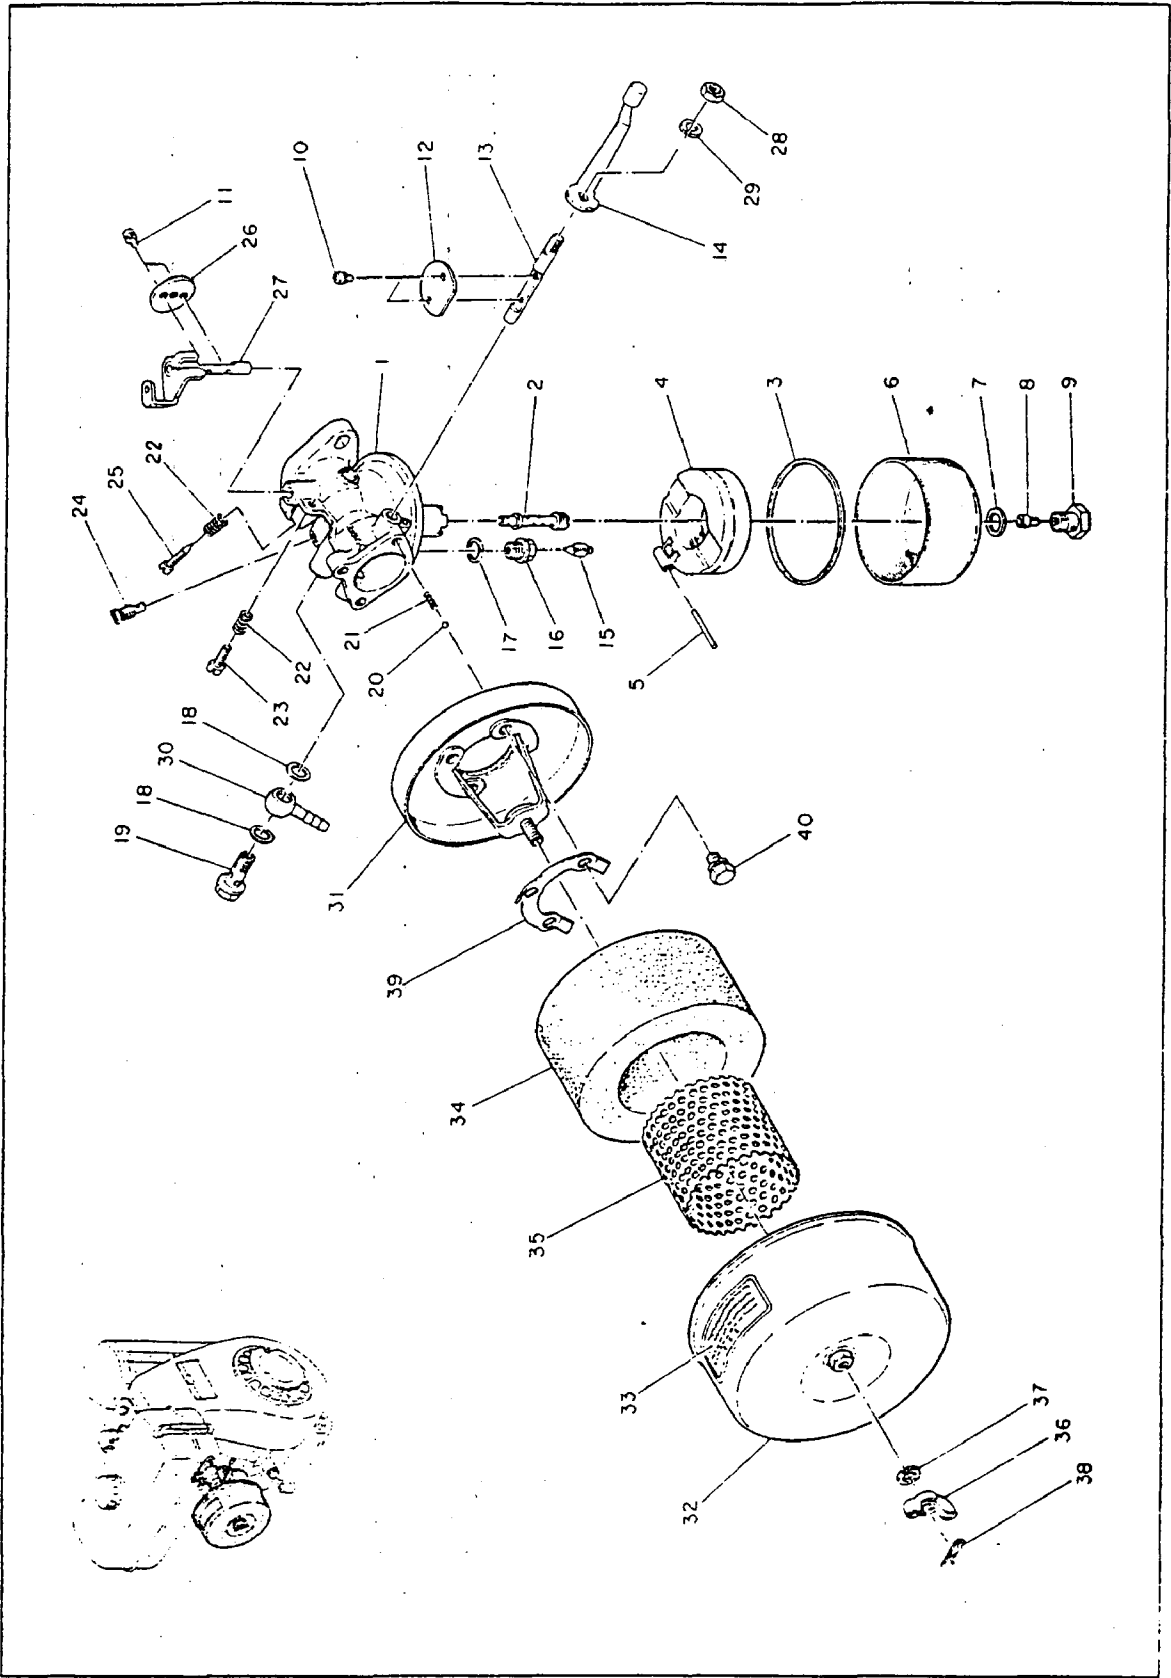

7. CARBURETOR and AIR CLEANER

7. Carburetor and Air Cleaner

Ref. No.	Parts Number	Parts Name	Qty.	Description
* 1	107 62308 00	Carburetor Ass'y	1	Incl. 2-29
2	107 62441 08	Nozzle (11A)	1	
3	101 62540 08	Float Chamber Washer	1	
4	107 62506 08	Float Ass'y	1	
5	101 62515 08	Float Pin	1	
6	101 62350 08	Float Chamber Body	1	
7	209 62311 08	Insert Washer	1	
8	205 62400 08	Main Jet	1	#95
9	209 62425 08	Main Jet Holder	1	
* 10	209 62351 08	Screw and Washer Ass'y	2	Incl. 11
11	209 62304 08	Screw and Washer Ass'y	2	
12	101 62525 08	Valve (Choke)	1	
* 13	107 62520 08	Shaft Ass'y (Choke)	1	Incl. 14, 28, 29
* 15	209 62302 08	Needle Valve	1	Incl. 16 #2.5
17	209 62312 08	Washer	1	
18	207 62345 08	Washer	2	
19	209 62335 08	Banjo Bolt	1	
20	209 62353 08	Steel Ball	1	
21	209 62446 08	Choke Spring	1	
22	209 62445 08	Throttle Stop Spring	2	
23	209 62352 08	Screw	1	
24	101 62420 08	Pilot Jet	1	#70
25	209 62305 08	Pilot Screw	1