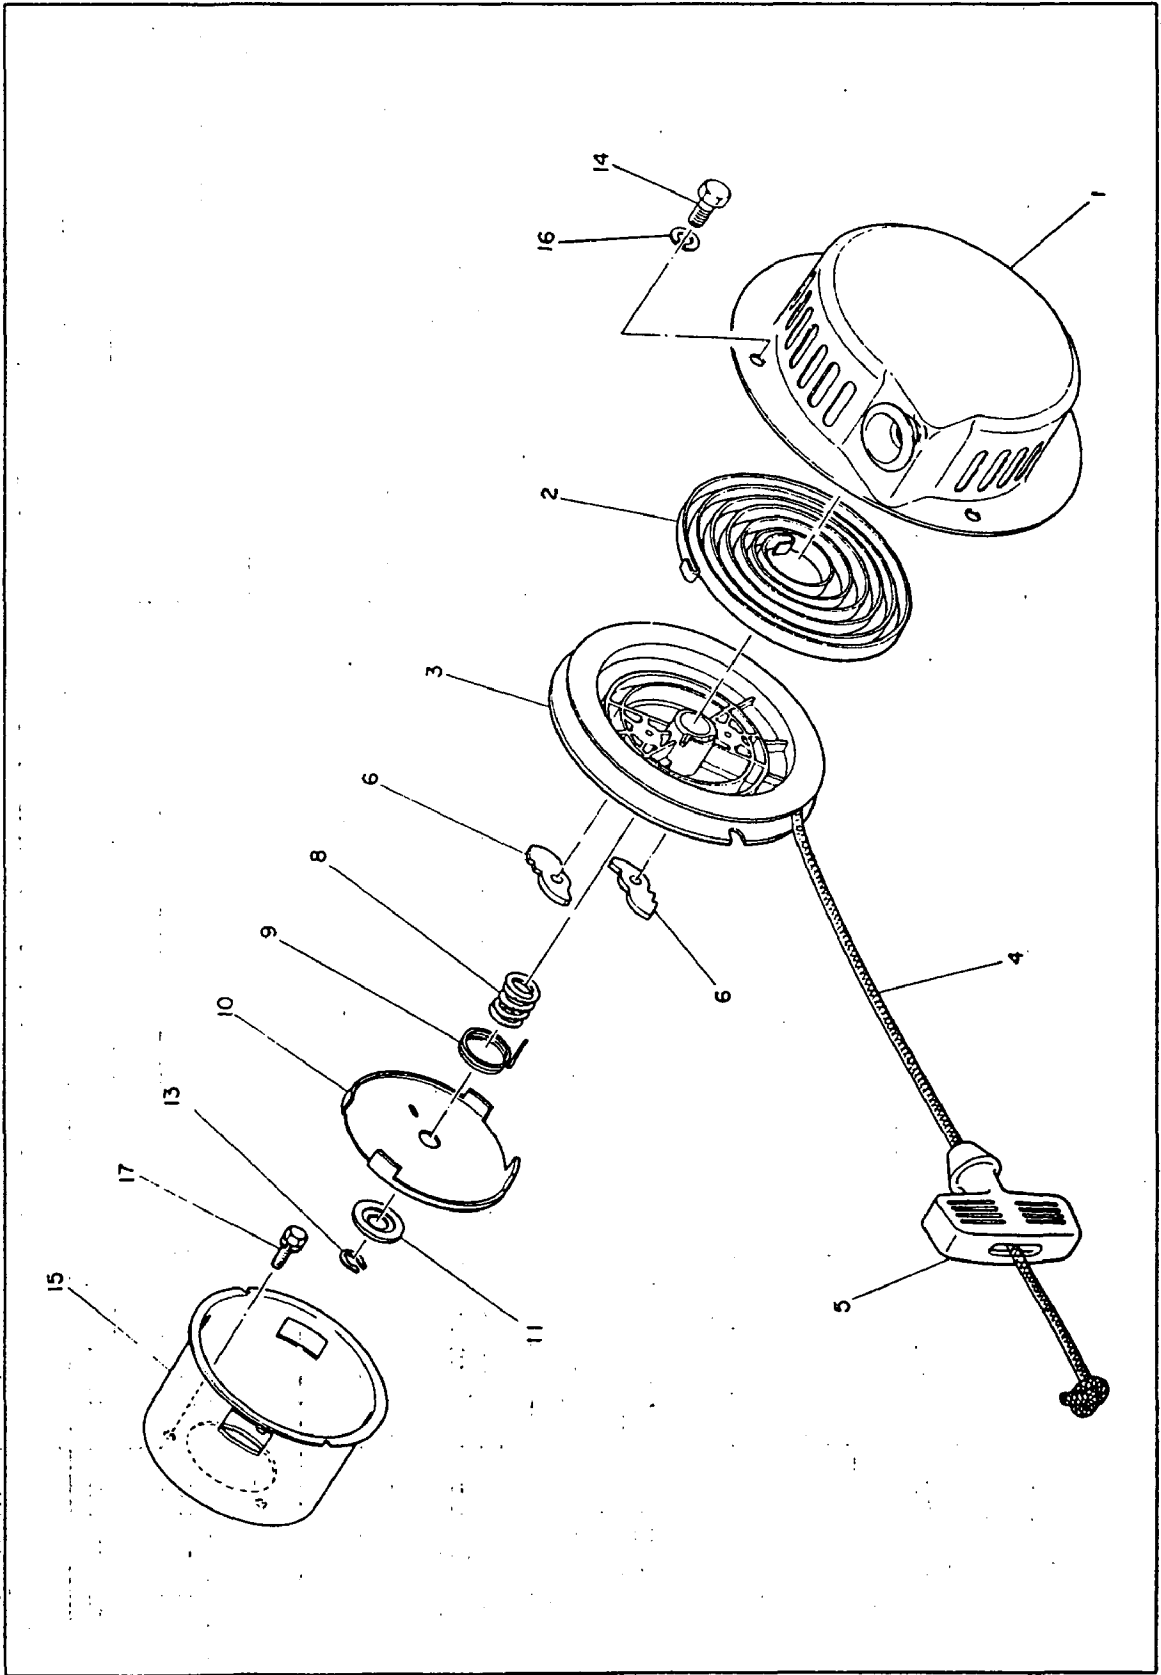

Ref. No.	Parts Number	Parts Name	Qty.	Description
* 1	107 60515 01	Fuel Tank Compl.	1	Incl. 2, 20
2	106 92003 03	Label (Caution)	1	
3	064 13600 10	Fuel Filter	1	
4	043 04300 15	Fuel Tank Cap Compl.	1	
5	085 00500 11	Vinyl Pipe	1	
6	085 10400 00	Rubber Pipe	1	
7	064 20038 00	Fuel Strainer	1	
8	001 66061 60	Bolt	2	
9	003 20060 00	Spring Washer	2	
10	001 13081 60	Bolt and Washer Ass'y	4	
12	064 20003 30	O Ring	1	
13	064 20014 10	Cup	1	
14	064 20014 20	Screen	1	
15	064 20029 20	Lock Nut	1	

FUEL TANK

6.

7. CARBURETOR and AIR CLEANER

7. Carburetor and Air Cleaner

Ref. No.	Parts Number	Parts Name	Qty.	Description
* 1	107 62308 00	Carburetor Ass'y	1	Incl. 2-29
2	107 62441 08	Nozzle (11A)	1	
3	101 62540 08	Float Chamber Washer	1	
4	107 62506 08	Float Ass'y	1	
5	101 62515 08	Float Pin	1	
6	101 62350 08	Float Chamber Body	1	
7	209 62311 08	Insert Washer	1	
8	205 62400 08	Main Jet	1	#95
9	209 62425 08	Main Jet Holder	1	
* 10	209 62351 08	Screw and Washer Ass'y	2	Incl. 11
11	209 62304 08	Screw and Washer Ass'y	2	
12	101 62525 08	Valve (Choke)	1	
* 13	107 62520 08	Shaft Ass'y (Choke)	1	Incl. 14, 28, 29
* 15	209 62302 08	Needle Valve	1	Incl. 16 #2.5
17	209 62312 08	Washer	1	
18	207 62345 08	Washer	2	
19	209 62335 08	Banjo Bolt	1	
20	209 62353 08	Steel Ball	1	
21	209 62446 08	Choke Spring	1	
22	209 62445 08	Throttle Stop Spring	2	
23	209 62352 08	Screw	1	
24	101 62420 08	Pilot Jet	1	#70
25	209 62305 08	Pilot Screw	1	

9. MAGNETO

10. RECOIL STARTER

10. Recoil Starter

Ref. No.	Parts Number	Parts Name	Qty.	Description
* 1	107 50114 20	Recoil Starter Ass'y	1	Incl. 2-13, 15
2	107 50115 08	Spiral Spring	1	
4	206 50112 08	Starter Rope	1	
5	206 50101 08	Starter Knob Compl.	1	
6	106 50128 18	Ratchet	2	
8	106 50132 08	Friction Spring	1	
9	106 50136 18	Return Spring	1	
10	106 50144 08	Friction Plate	1	
11	106 50185 08	Thrust Washer	1	
13	106 50186 08	Clip	1	
14	001 66061 20	Bolt	4	
15	107 50147 18	Starter Pulley	1	
16	003 20060 00	Spring Washer	4	