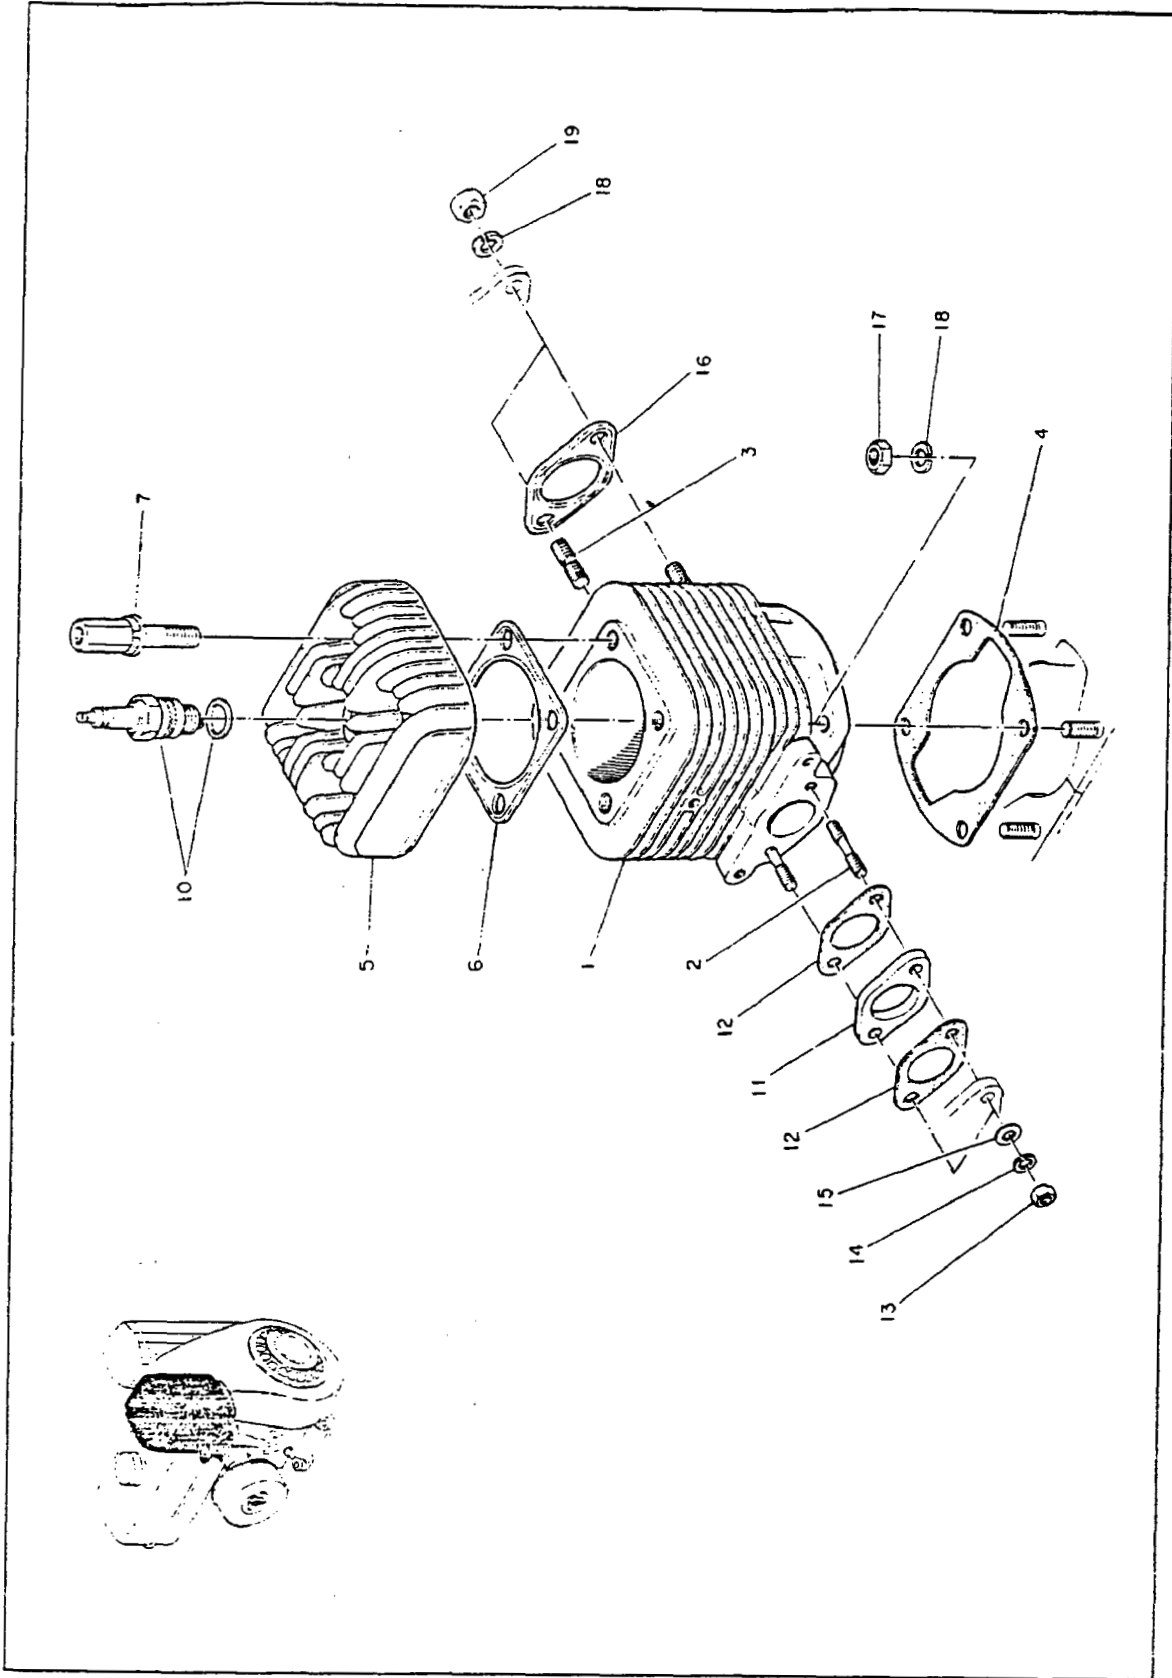

2. CYLINDER

2. Cylinder

Ref. No.	Parts Number	Parts Name	Qty.	Description
* 1	107 12401 11	Cylinder Compl.	1	Incl. 2-3
2	001 32063 51	Stud	2	
3	001 31083 01	Stud	2	
4	107 15002 03	Gasket (Cylinder)	1	
5	107 13001 23	Cylinder Head	1	
6	107 15102 01	Gasket Compl. (Head)	1	
7	013 01000 40	Head Bolt Ass'y	4	
10	065 01400 20	Spark Plug	1	NGK B-4H
11	107 32901 03	Insulator	1	
12	107 35001 03	Gasket (Insulator)	2	
13	002 17060 00	Nut	2	
14	003 20060 00	Spring Washer	2	
15	003 10060 00	Washer	2	
16	107 35101 11	Gasket Compl. (Exhaust)	1	
17	002 18080 00	Nut	4	
18	003 20080 00	Spring Washer	6	
19	002 19080 00	Nut	2