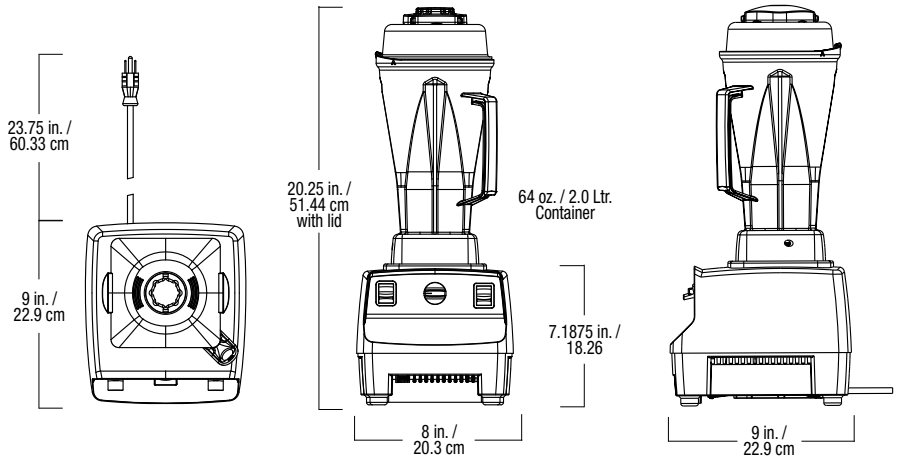

2-PIECE LID WITH REMOVABLE PLUG

TAPA DE 2 PIEZAS CON TAPÓN AMOVIBLE

- Flexible rubber lid provides the best seal while operating
- Add ingredients while blending with the removable lid plug
- Tapa flexible de goma deja el vaso sellado mientras funciona
- Agrega ingredientes mientras licua con el tapón amovible

SPECIFICATIONS FOR #748

Motor:..... ≈ 2 peak HP
 Electrical:..... 120V, 50/60 Hz, 11.5 Amps
 Pack: Includes 1 Drink Machine Two-Speed with 64 oz. / 2.0 Ltr. Standard Container and Blade
 Net Weight:..... 13 lbs. / 5.9 kg
 Product Dimensions:.. 20.25 in. / 51.44 cm HIGH
 8 in. / 20.3 cm WIDE
 9 in. / 22.9 cm DEEP