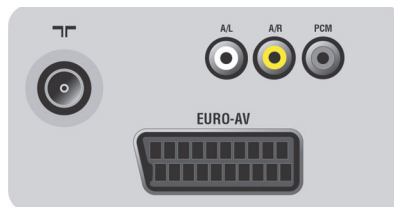

Built-in DVD

- **Playback media:** Audio CD, CD-R, CD-RW, JPEG, MP3, VCD, Picture CD, DVD+R, DVD-R, DVD+RW, DVD-RW, DVD-Video

Power

- **Power consumption:** 50 W
- **Standby power consumption:** < 3 w
- **Mains power:** AC 160 - 270 V, 50/60 Hz

Related Products

- **Complementary Products:** The Incredible DVD disc (D7A)

Product highlights

Black Hibri picture tube

Black Hibri is a TV tube technology used on Philips small-screen TVs, giving good color reproduction on smaller sets.

Sharpness Adjustment

Play DVD, MP3, WMA, Picture CD

Picture CD Playback (jpeg)

A Picture CD contains digital still pictures in JPEG format. Most Philips DVD players and recorders support playback of Picture CDs – both home created discs as well as ones from photo shops.

Teletext

The Teletext is a communication system transmitted by most broadcasters in Europe, which contains a rich variety of information. This information can only be viewed by a set equipped with a Teletext decoder.

Side Stereo AV & headphone

Side stereo AV & headphone makes it more convenient to connect external devices like audio equipment, games and video cameras. It's the easy way to enjoy an extra audio sensation or a totally immersive gaming experience.

Sound system	Transmission system						
	MONO	PAL B/G	PAL D/K	PAL I	SECAM B/G	SECAM D/K	SECAM L/L'
	•	•	•	•	•	•	•

Issue date 2008-01-19

Version: 8.0.9

12 NC: 8670 000 22705
EAN: 87 10895 89553 8

© 2008 Koninklijke Philips Electronics N.V.
All Rights reserved.

Specifications are subject to change without notice.
Trademarks are the property of Koninklijke Philips Electronics N.V. or their respective owners.

www.philips.com