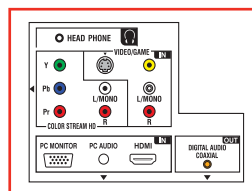

DVD

Playable Disc Types¹	DVD/DVD-R/DVD-RW/ CD/CD-R/CD-RW/VCD
DivX® Home Theater Certified¹	•
WMA Playback¹	•
MP3 Playback¹	•
Digital Picture Zoom	•
Fast Scan	•
Slow-Motion	•
Multi-Camera Angle Select	•

¹Some DVD-R/DVD-RW and CD-R/CD-RW discs may be incompatible due to laser pick up and disc design. CD-R/CD-RW discs must be recorded using CD-DA method for CD audio playback. The DVD player in this TV may not support some MP3/WMA/JPEG/DivX® recordings due to differences in recording formats, disc structure, or condition of the disc (use of CD-RW for MP3 files is not recommended). See owner's manual for more information.

²If you decide to wall mount your Toshiba television, always use a UL Listed wall bracket appropriate for the size and weight of the television.

TERMINALS

Inputs

HDMI™ Digital Input	1
ColorStream® HD Component Video Input	1
S-Video	1
RCA-Video	1 rear
L-R Audio	1 rear
RF	1
PC Input	D-Sub with L/R Audio

Outputs

Digital Audio Out	1 Coaxial (DVD only)
Headphone Jack	1 (rear)

PRODUCT & PACKAGING

VESA® Mounting Pattern²	100 x 100 mm
Unit Dimensions with stand (WHD) in.	18.74 x 14.33 x 8.15
Unit Dimensions without stand	18.74 x 13.12 x 2.63
Carton Dimensions	22.13 x 21.06 x 7.13
Unit Weight	11.2 lbs
Carton Weight	15.0 lbs
UPC Code	022265002681

<http://www.tacp.toshiba.com> Customer Solutions: 800.631.3811

© Toshiba America Consumer Products, L.L.C.

82 Totowa Road, Wayne, NJ 07470 (2009). All Rights Reserved (01/09.1)

ColorStream is a registered trademark of Toshiba America Consumer Products, L.L.C. Dolby and the double-D symbol are registered trademarks of Dolby Laboratories. DTS is a registered trademark & the DTS logos and Symbol are trademarks of DTS, Inc. DivX, DivX Certified, and associated logos are trademarks of DivX, Inc. and are used under license. ENERGY STAR is a registered mark owned by the U.S. Government. HDMI, the HDMI logo and High-Definition Multimedia Interface are trademarks or registered trademarks of HDMI Licensing LLC. VESA is a registered trademark of Video Electronics Standards Association.

Product design and specifications subject to change or modification without notice.