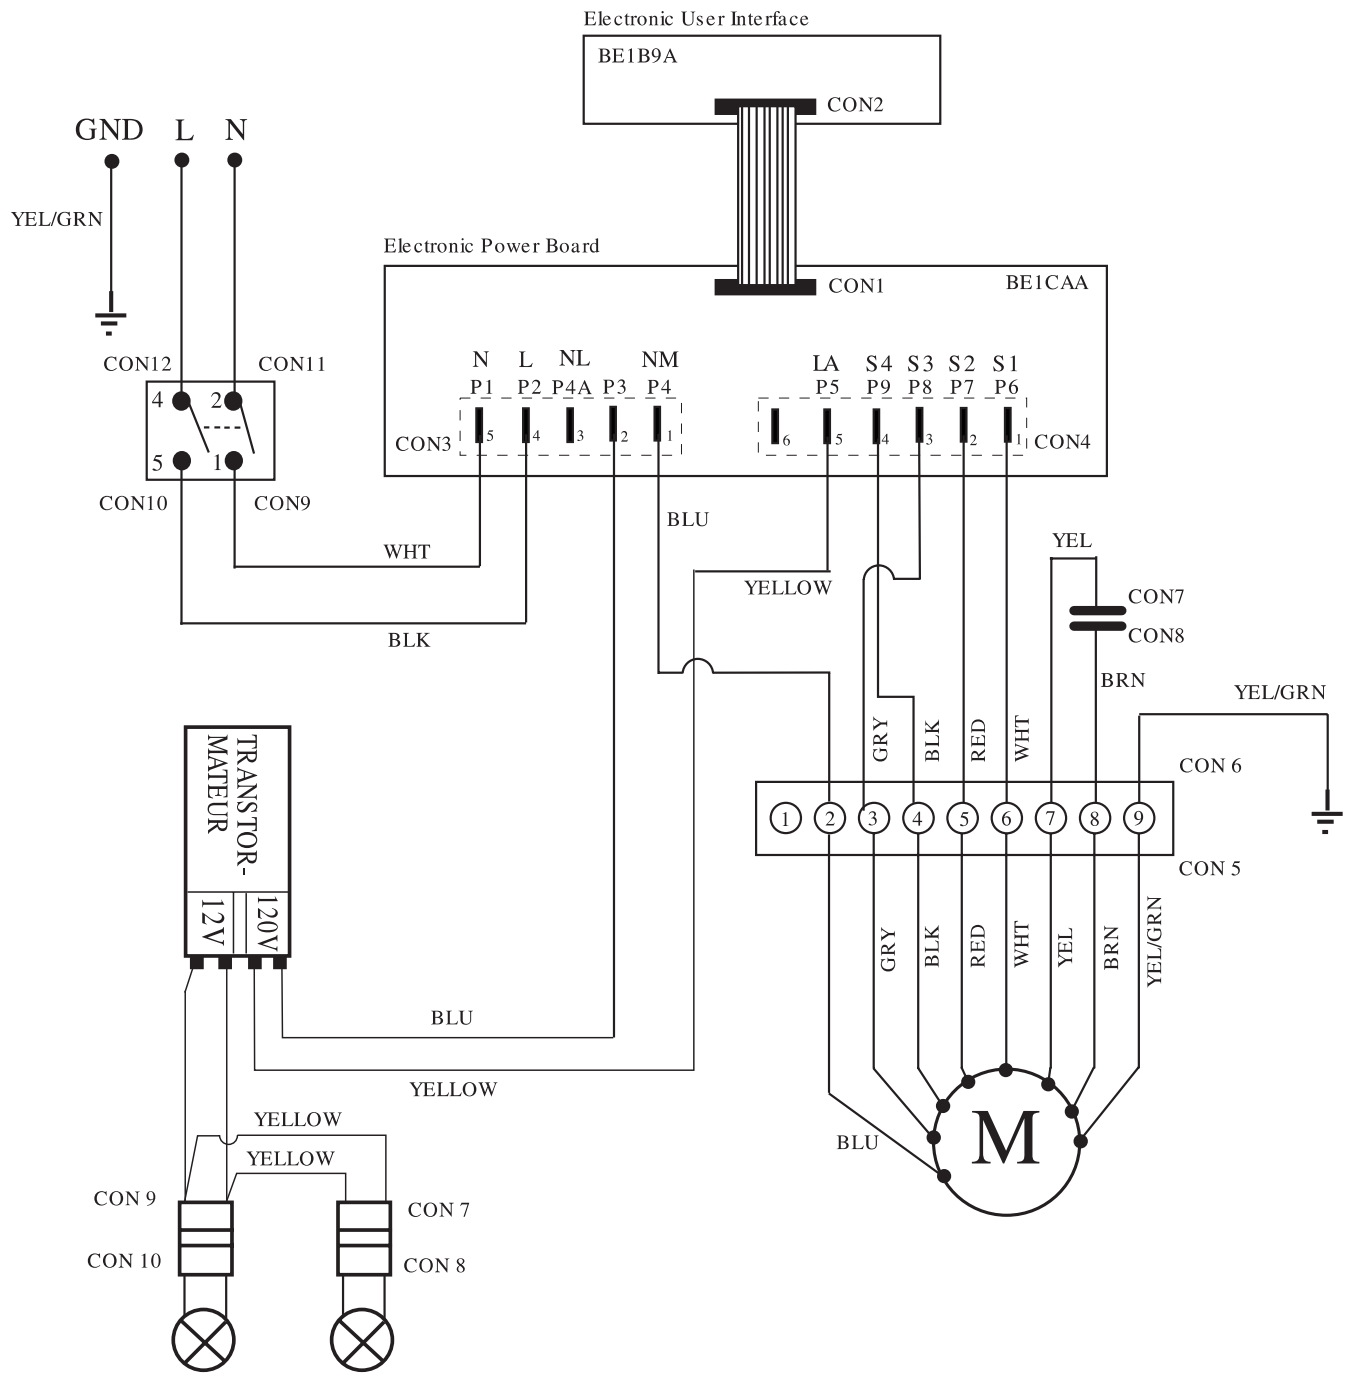

Copyright © 2008 Electrolux Home Products, Inc.
 All rights reserved.

REPLACEMENT PARTS

RH30-36WC60G Parts

REPLACEMENT PARTS

Model Index: **A** RH30WC60G (RH30WC60GSA)
 B RH36WC60G (RH36WC60GSA)

POS. NO	PART NO.		DESCRIPTION
1	5304466256	A B	Cover, duct, 30/36 inch, wall
2	5304466258	A B	Damper, exhaust
3 #	5304464261	A B	Capacitor
4 #	5304464262	A B	Transformer
5 #	5304464263	A B	Power Board, pcb, w/spacers
6 #	5304466260	A B	Blower Assembly
7 #	5304464264	A -	Canopy, 30 inch, glass
7 #	5304466262	- B	Canopy, 36 inch, glass
8 #	5304464201	A B	Control Panel, display, LCD
9 #	5304464265	A B	Filter, grease
10 #	5304464266	A B	Lampholder, socket, housing
11	5304466263	A B	Screw Kit, assembly
*	5304464286	A B	Hardware Kit, installation
*	5304466744	A B	Recirculation Kit, chimney/wall
*	5304466255	A B	Filter, charcoal, recirculation

WIRING DIAGRAM

SE1Q5A