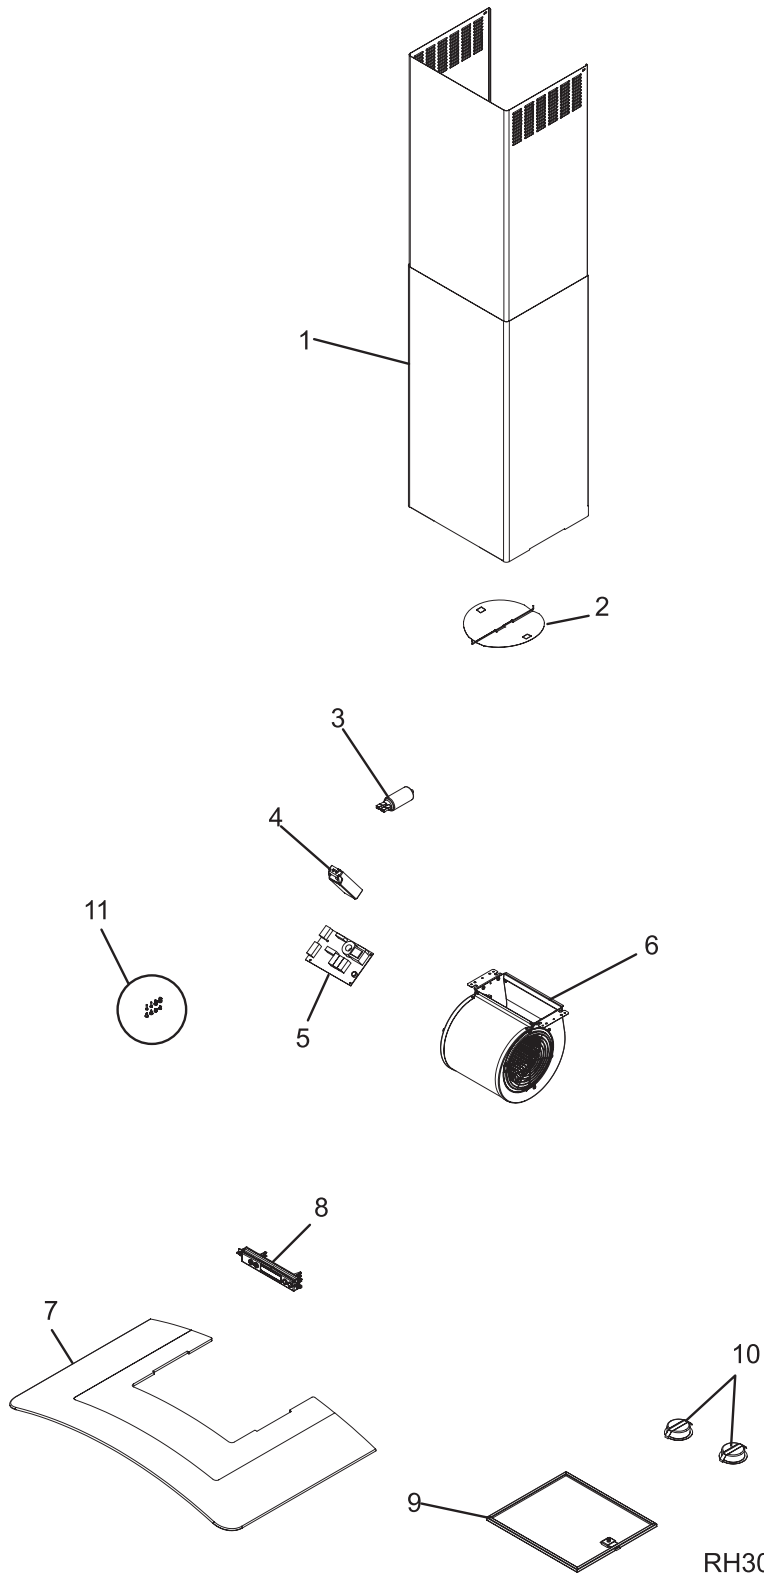

UNIVERSAL/MULTIFLEX

Factory Parts Catalog

Product No.	RH30WC60GSA	RH36WC60GSA
Market	North America	North America
Color	stainless steel	stainless steel
Exhaust-CFM	600 CFM	600 CFM
Volts	120	120
Owner's Guide	316488522	316488522
Installation Instructions	316488522	316488522
Wiring Diagram	5995510996	5995510996

 **Electrolux**

Electrolux Major Appliances
 North & Latin America
 P.O. BOX 212378
 AUGUSTA, GA 30917

Publication No.
5995510996
 08/04/04
 (EN/SERVICE/KC)
 099

RANGE HOOD

Model No.
 RH30WC60G /
 RH36WC60G

Copyright © 2008 Electrolux Home Products, Inc.
 All rights reserved.

REPLACEMENT PARTS

RH30-36WC60G Parts

REPLACEMENT PARTS

Model Index: **A** RH30WC60G (RH30WC60GSA)
 B RH36WC60G (RH36WC60GSA)

POS. NO	PART NO.		DESCRIPTION
1	5304466256	A B	Cover, duct, 30/36 inch, wall
2	5304466258	A B	Damper, exhaust
3 #	5304464261	A B	Capacitor
4 #	5304464262	A B	Transformer
5 #	5304464263	A B	Power Board, pcb, w/spacers
6 #	5304466260	A B	Blower Assembly
7 #	5304464264	A -	Canopy, 30 inch, glass
7 #	5304466262	- B	Canopy, 36 inch, glass
8 #	5304464201	A B	Control Panel, display, LCD
9 #	5304464265	A B	Filter, grease
10 #	5304464266	A B	Lampholder, socket, housing
11	5304466263	A B	Screw Kit, assembly
*	5304464286	A B	Hardware Kit, installation
*	5304466744	A B	Recirculation Kit, chimney/wall
*	5304466255	A B	Filter, charcoal, recirculation