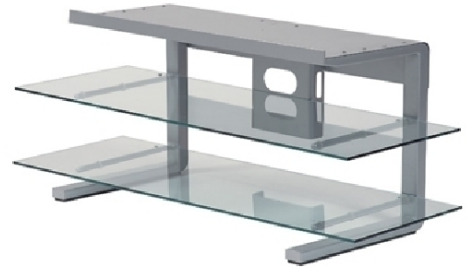

HD50LPW63

50" (Diagonal) 16x9 DLP™ HDTV
w/DCR & Integrated ATSC Tuner

Optional Stands Shown Above & Sold Separately

Features

Digital Light Processing™ Technology - Twice the Contrast of Other Display Technologies

Thin and Lightweight Design - Weighs Less Than 90 Lbs and Measures Less Than 16" Deep

Benefits

Displays 16.7 million colors with no burn-in worries. SmoothPicture™ feature eliminates "screendoor" effect and provides a more film-like image.