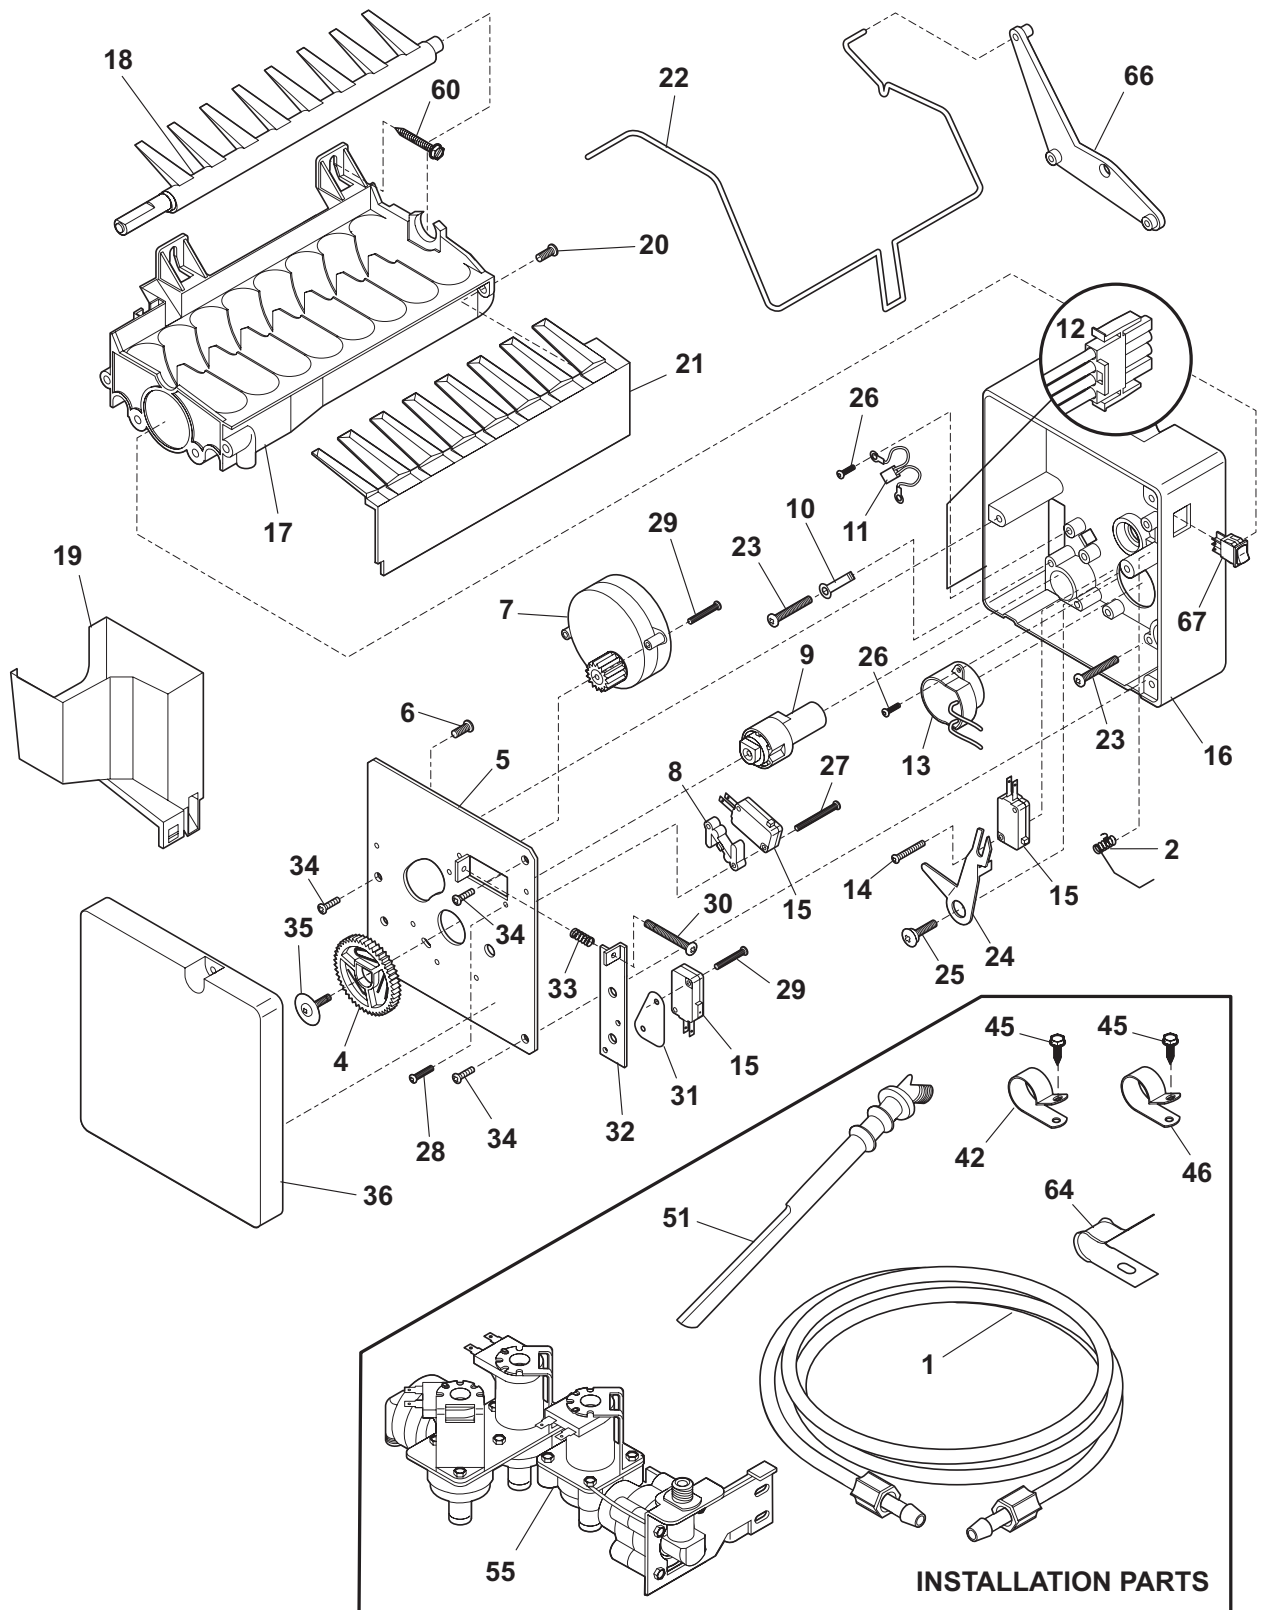

ICE MAKER

N58I115T

ICE MAKER

Model Index: A GLHS68EES (GLHS68EESB0)
B GLHS68EES (GLHS68EESB3)
C GLHS68EES (GLHS68EESB5)

POS. NO	PART NO.		DESCRIPTION
1	218976409	A B C	Tube-water-DOOR
1*	218976901	A B C	Tube-water inlet, inlet valve, to ice maker
1*	218976903	A B C	Tube-water inlet, inlet valve, to filter
1*	218976907	A B C	Tube-water inlet, valve to door
1*	240561701	A B C	Seal-water inlet, inlet valve, to ice maker
2	5304436616	A B C	Spring, torsion
4	3206301	A B C	Gear
5	5304436604	A B C	Plate-mounting
6	3206305	A B C	Screw-ground wire, 8-32 x 0.250
7 #	5304436619	A B C	Motor-ice maker
8	3206312	A B C	Spacer-hold switch
9	5304436610	A B C	Detent
10	3206315	A B C	Clamp
11 #	5304436618	A B C	Thermal Cutoff, ICE MAKER, complete assy
12	5304436614	A B C	Harness-wiring
13	5304436613	A B C	Thermostat, ICE MAKER
14	5304420652	A B C	Screw, 4 x 0.750, switch mtg.
15 #	3206324	A B C	Switch, (3)
16	5304436609	A B C	Housing, control
17 #	5304436617	A B C	Mold-ice maker, with heater
18	5304436607	A B C	Ejector-ice
18*#	240352601	A B C	Wiring Harness, internal, with plug
19	5304436606	A B C	Cup-water inlet
20	5304408581	A B C	Screw, 8-32 x 0.375
21	5304436608	A B C	Ice Stripper
22	5304436602	A B C	Shut-off Arm
23	5304408582	A B C	Screw, 8-32 x 0.875, mold-to-support, (3)
24	3206335	A B C	Lever Arm
25	3206336	A B C	Screw, 8-18 x 0.562, lever arm/sprt
26	5304420654	A B C	Screw-thermo/sprt, 4-24 x 0.375, (4)
27	3206338	A B C	Screw, 4-40 x 1.000, hold switch mtg, (2)
28	3206339	A B C	Screw-timing stop, 4-40 x 0.375
29	3206323	A B C	Screw, 4-24 x 0.750, (6)
30	3206341	A B C	Screw-timing adj, 8-32 x 1.000
31	3206342	A B C	Insulator
32	3206343	A B C	Plate-valve switch
33	5304436615	A B C	Spring-thermostat
34	5304420655	A B C	Screw, plazscrew, 8-10, (3)
35	5304408585	A B C	Screw
36	5304436605	A B C	Cover-ice maker
42	5303001199	A B C	Clamp-wiring harness, strain relief, galv steel
42*	218515402	A B C	Clip, (2), tube mtg.
45	5303001343	A B C	Screw, hex washer head, 8-15A x 0.500
46	5303001193	A B C	Clamp, .50 ID, steel, water tube
46*	5308000133	A B C	Clamp, nylon, .625 ID
51	241523503	A B C	Tube-water fill, extension
55 #	240531101	A B C	Valve-water, triple solenoid
55*	218709100	A B C	Screw, hex head, 10-32 x 0.500