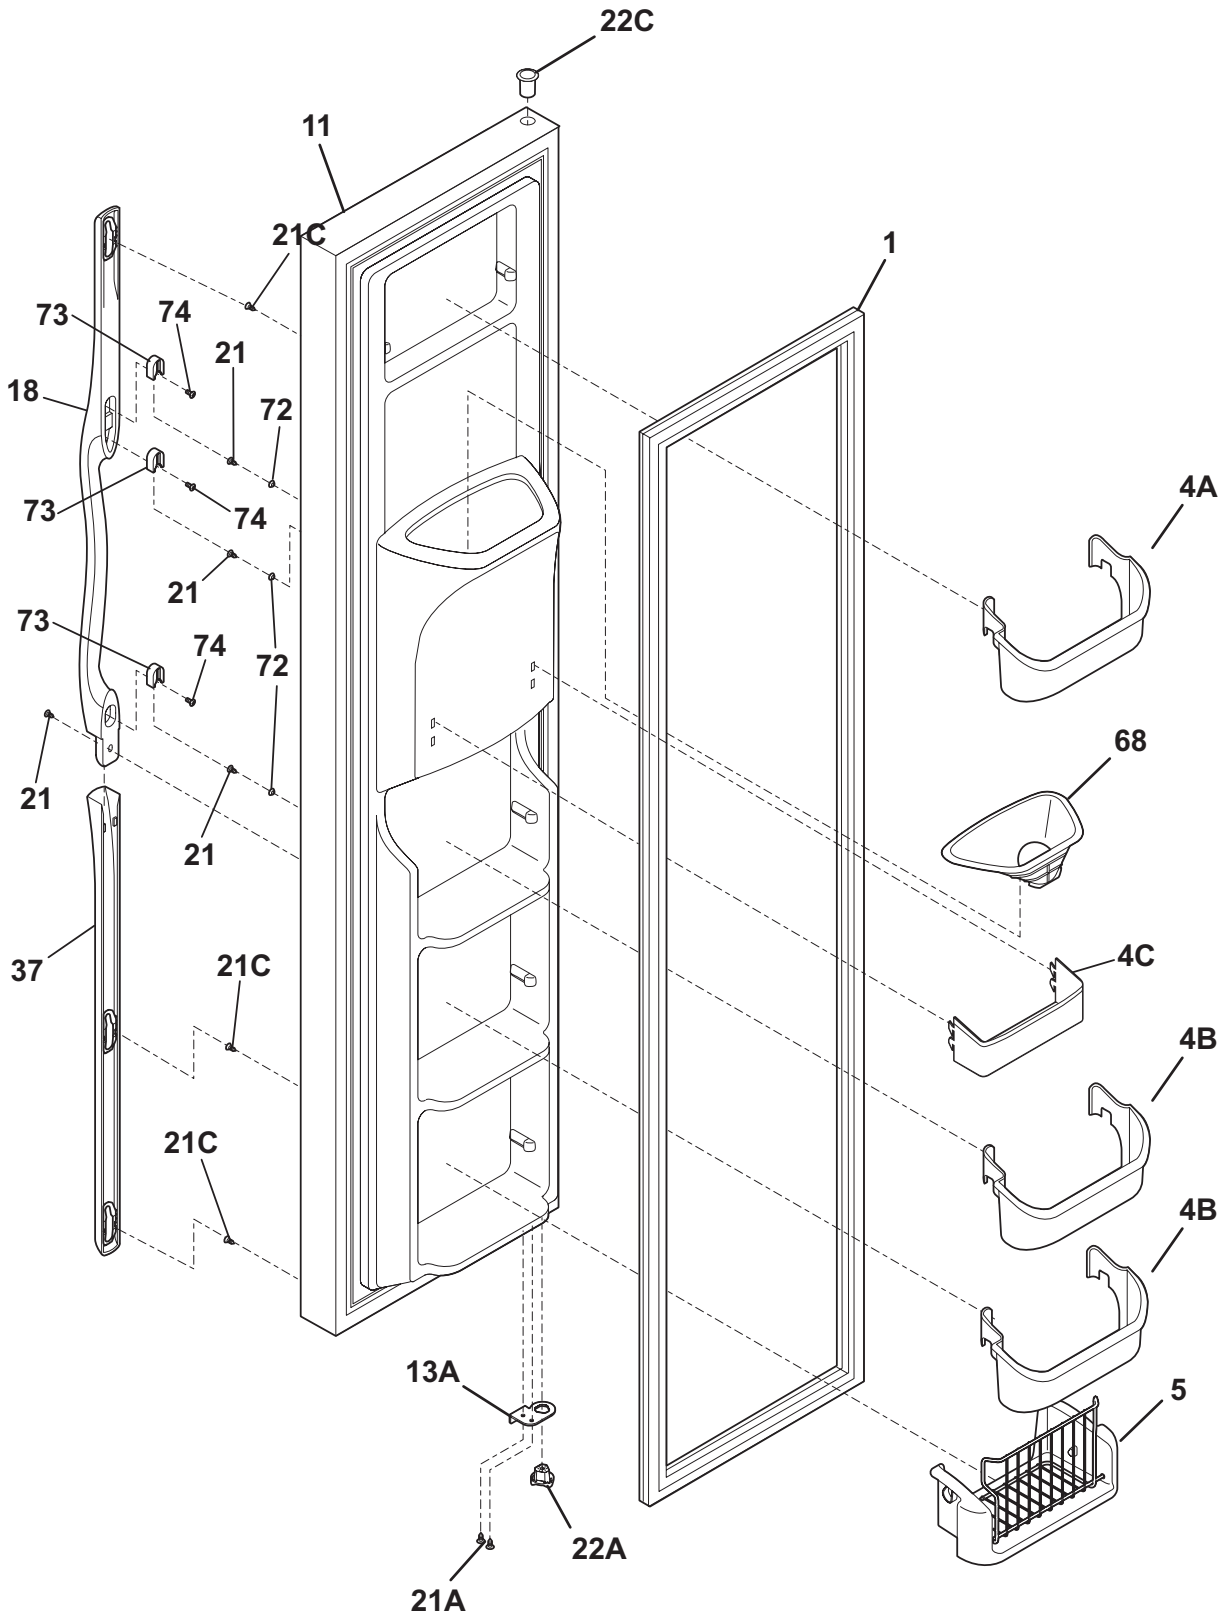

FREEZER DOOR

N58FCFEFA2

FREEZER DOOR

Model Index: A GLHS68EES (GLHS68EESB0)
B GLHS68EES (GLHS68EESB3)
C GLHS68EES (GLHS68EESB5)

POS. NO	PART NO.		DESCRIPTION
1 #	240390606	A - -	Gasket-frzr door, black, magnetic
1 #	241569806	- B C	Gasket-frzr door, black, magnetic
4A	240334201	A B C	Bin-door, frzr-upper
4B	240351601	A B C	Bin-door
4C	240351701	A B C	Bin-door, frzr-dispenser
5	241545005	A B C	Bin-tilt out, tilt-out
11	241615109	A B -	Door-frzr, stainless, complete assy
11	240554283	- - C	Door-frzr, stainless, complete assy
13A	240581906	A B C	Door Stop, black, frzr
18	240359108	A B C	Handle-door, black, LH
21	218781100	A B C	Screw, pan head, 8-18 x 0.625
21A	240598401	A B C	Screw, 10-32 x 1/2
21C	240521302	A B C	Screw, #8-18 x 3/4
22A	240328204	A B C	Bearing-hinge(frz), black, closer
22C	240328404	A B C	Bearing-hinge, black, upper
37	240359203	A B C	Trim-handle, 30.13", black, lower
68	241525101	A B C	Chute-ice
72	240421701	A B C	Button-handle mtg, dovetail
73	218396700	A B C	Block-handle mtg, dovetail
74	215503200	A B C	Screw, cr pan hd, 10-16 x 0.500
*	240352102	A B C	Connector-water, straight
*	240552102	A B C	Harness-wiring, door
*	5303918256	A B C	Dispenser heater kit