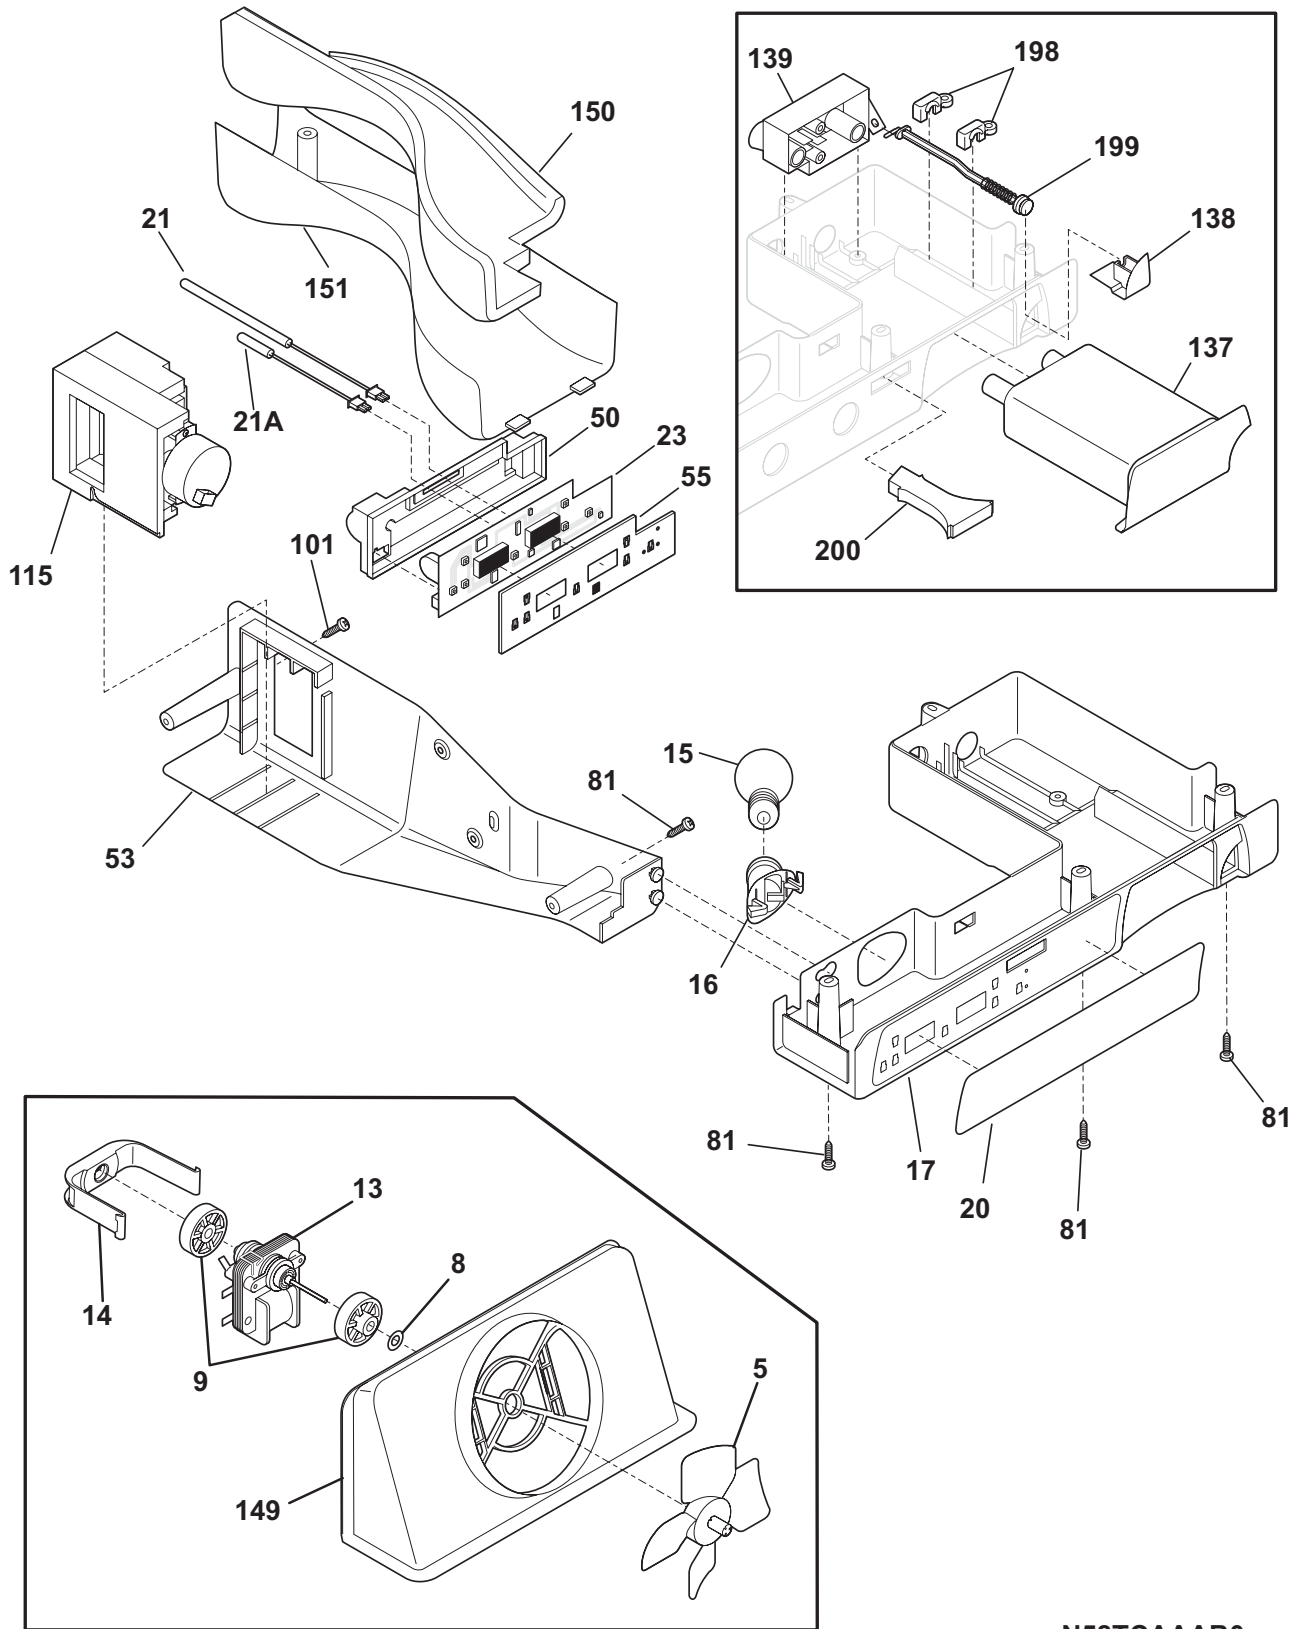

CONTROLS

N58TCAAAB0

CONTROLS

Model Index: A GLHS68EES (GLHS68EESB0)
                      B GLHS68EES (GLHS68EESB3)
                      C GLHS68EES (GLHS68EESB5)

POS. NO	PART NO.		DESCRIPTION
5 #	5308000010	A B C	Fan Blade, red, evaporator fan
8	215474201	A B C	Washer, "slinger", nylon, evap fan shaft
9	241563601	A B C	Bushing-motor mtg, (2)
13	240369702	A B C	Motor-evap fan
14	241517701	A B C	Clip, evap fan motor
15	241555401	A B C	Light Bulb
16 #	241513901	A B C	Socket-light
17	241608801	A B C	Box-control, front
17*	241628701	A B C	Harness-wiring, control box
20	241603902	A B C	Label-control box
21	241608401	A B C	Thermistor-refr
21A	241608501	A B C	Thermistor-frzr
23 #	241591817	A B C	Control, electronic
23*	5303001259	A B C	Screw-timer mtg, pan hd, 6-20 x 0.438, (2)
50	241609001	A B C	Housing-control
53	241608901	A B C	Box-control
55	241609101	A B C	Cover-housing
81	5308016566	A B C	Screw, hex washer head, 8-15A x 0.625, low profile
101	241637201	A B C	Screw-Hex HD #8AB X 1 3/4
115	241600902	A B C	Damper Assy, w/seal
137	240396401	A B C	Filter, water, carbon cassette, front, with o'rings
137*	240396701	A B C	Bypass, water filter, Optional Part
138	240397301	A B C	Button-filter release
139	240396002	A B C	Base-water filter
139*	240526901	A B C	O-ring, wtr filter base
149	241563501	A B C	Shroud-fan orifice
149*	241528306	A B C	Seal, shroud
150	241505101	A B C	Insulation-water tube cover
151	241505001	A B C	Cover-water tube
198	240397401	A B C	Retainer
199	240397501	A B C	Rod
199*	240398401	A B C	Spring-filter release rod
200	240397601	A B C	Light Pipe
*	3205266	A B C	Edge Protector, wiring harness