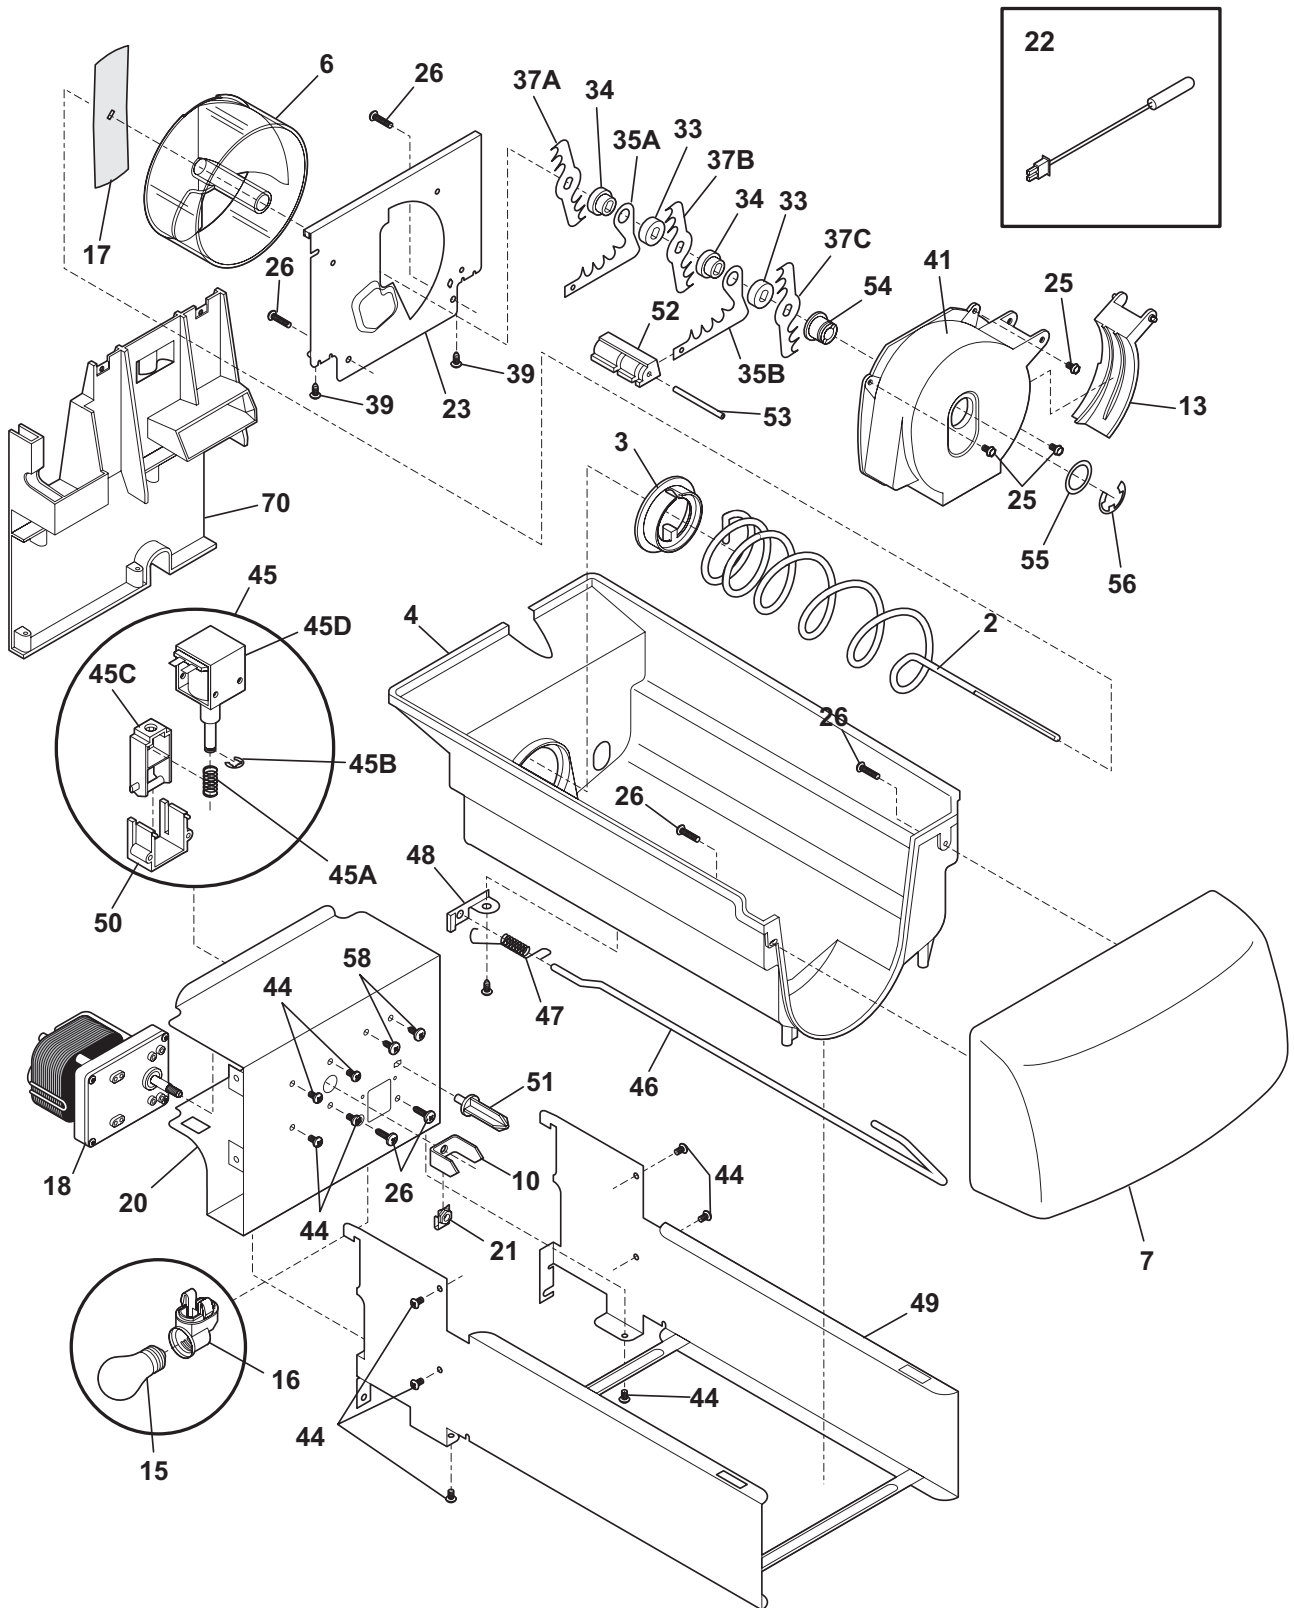

ICE CONTAINER

N58YDAAAC0

ICE CONTAINER

Model Index: A GLHS68EES (GLHS68EESB0)
B GLHS68EES (GLHS68EESB3)
C GLHS68EES (GLHS68EESB5)

POS. NO	PART NO.		DESCRIPTION
2	5304428402	A B C	Auger-ice
3	5304404343	A B C	Cam-drive
4	241561301	A B C	Container-ice, bucket only
6	5304404346	A B C	Drum-ice disp
7	241561401	A B C	Front-ice container
10	241624801	A B C	Bar-drive
13	5304404359	A B C	Gate
15	241555401	A B C	Light Bulb
16	241559801	A B C	Socket-light
17	5304404345	A B C	Drive Blade
18 #	5304420654	A B C	Motor-auger
18*	241578401	A B C	Wiring Harness, auger motor
20	5304404332	A B C	Cover-motor
21	215285100	A B C	Nut-drive
22	240597201	A B C	Sensor
23	5304404347	A B C	Plate-front
25	5304404362	A B C	Screw, hex washer head, 8-32T x 0.375
26	5304420654	A B C	Screw-thermo/sprt, 4-24 x 0.375, (4)
33	5304404351	A B C	Spacer
34	5304404349	A B C	Spacer
35A	5304404353	A B C	Fixed Blade, round
35B	5304404352	A B C	Fixed Blade, square
37A	5304404348	A B C	Blade, crusher #1
37B	5304404350	A B C	Blade, crusher #2
37C	5304404356	A B C	Blade, crusher #3
39	5304404365	A B C	Screw
41	5304404358	A B C	Housing-crusher
44	218359200	A B C	Screw, pan head, 8-32 x 0.250
45 #	5304404333	A B C	Solenoid Assy
45A	5304406816	A B C	Spring-solenoid
45B	5304406817	A B C	E-Ring-solenoid
45C	5304406818	A B C	Actuator-solenoid
45D	5304406819	A B C	Solenoid
46	5304404341	A B C	Control Rod
47	5304404342	A B C	Spring-control rod
48	5304404340	A B C	Bracket-control rod
48*	5304404364	A B C	Screw-bracket
49	5304404329	A B C	Rail Assy
50	5304404334	A B C	Guide-solenoid
51	5304404336	A B C	Rotation Stop
52	5304404354	A B C	Spacer-fixed blades
53	5304404355	A B C	Pin-spiral, fixed blades
54	5304404357	A B C	Nut-auger
55	5304404360	A B C	Washer
56	5304404361	A B C	E-ring
58	5304404331	A B C	Screw-solenoid
70	241561502	A B C	Plate-mounting
70*	215005100	A B C	Screw, hanger/rlr mtg, 8-10 x 0.438
70*	241551601	A B C	Screw, hex head, 8-18B x 0.875
*	241561601	A B C	Ice Container Assy, w/moving parts