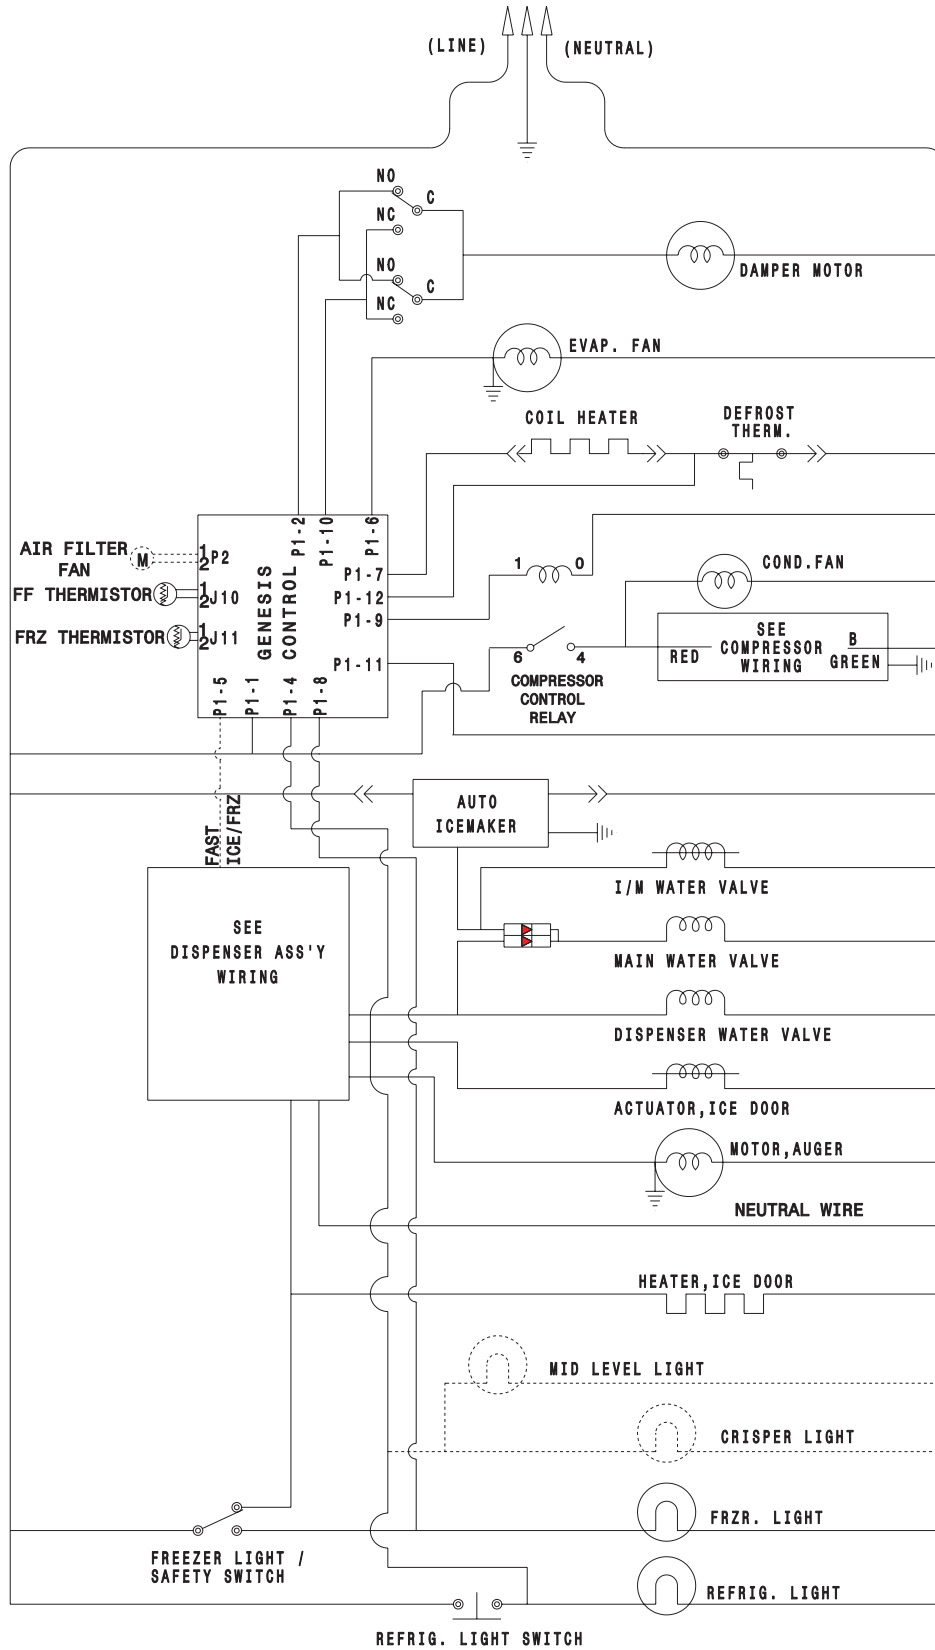

ICE MAKER

N58I115T

ICE MAKER

Model Index: A GLHS68EES (GLHS68EESB0)
 B GLHS68EES (GLHS68EESB3)
 C GLHS68EES (GLHS68EESB5)

POS. NO	PART NO.		DESCRIPTION
55*	240363601	A B C	Screw-shoulder
55*	240542901	A B C	Cap-water valve
60	5303207328	A B C	Screw, hex washer head, 8-15A x 1.000, (2)
64	5303001549	A B C	Clamp, 0.31 ID, steel, copper wtr line
66	5304436611	A B C	Bracket-ice maker
67	5304436612	A B C	Switch, on/off
*	218888001	A B C	Adapter-water supply, nut & sleeve, compression ftg
*	241583301	A B C	Deflector-air, ICE MAKER
*	241587401	A B C	Deflector-ice
*	241627701	A B C	Ice Maker, Radius Cube, 115 V, no instl parts

WIRING SCHEMATIC

WIRING SCHEMATIC

WIRING DIAGRAM

Functional Parts
* Non-Illustrated Parts