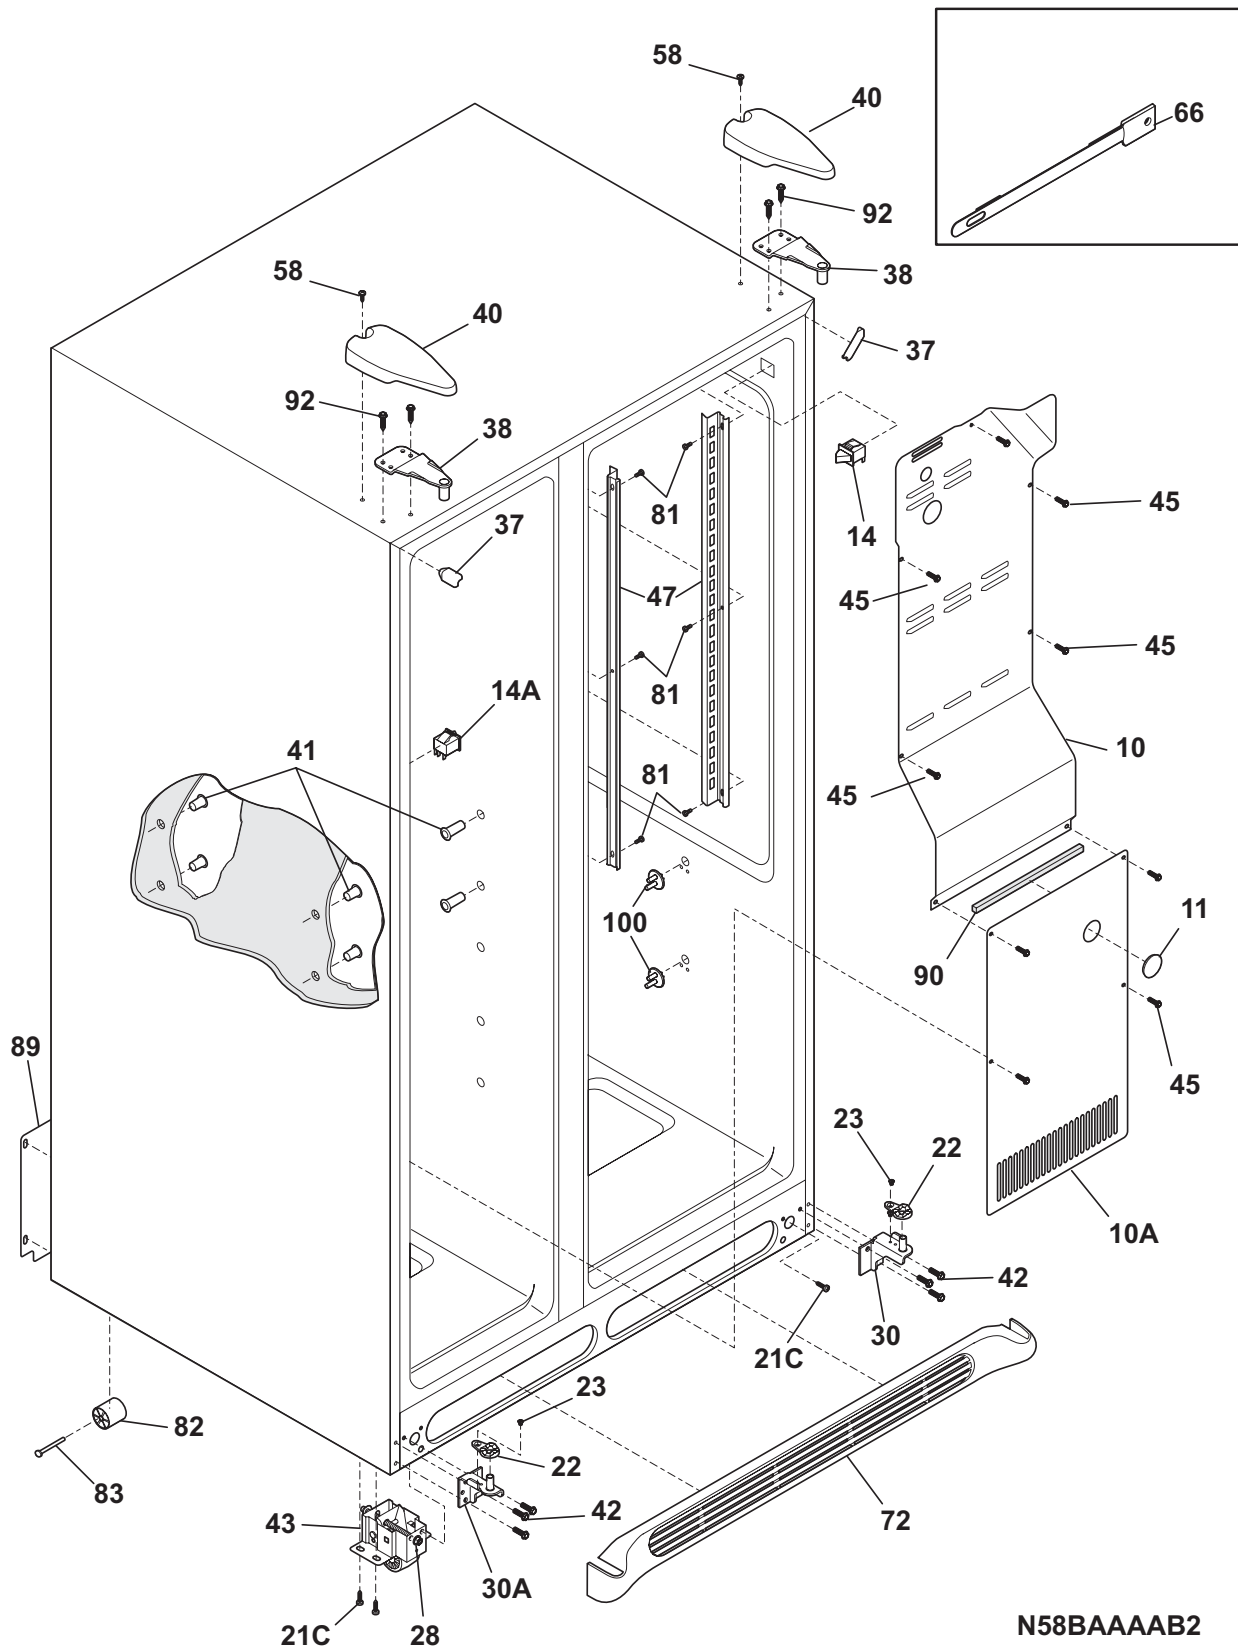

CABINET

N58BAAAAB2

CABINET

Model Index: A GLHS68EES (GLHS68EESB0)
 B GLHS68EES (GLHS68EESB3)
 C GLHS68EES (GLHS68EESB5)

POS. NO	PART NO.		DESCRIPTION
10	240435908	A B C	Cover-air duct
10A	240475907	A B C	Cover-evap coil, lower
11	5303208309	A B C	Plug-hole, factory test
14	240505801	A B C	Switch, light/lamp
14A	241547901	A B C	Switch-light/lamp, frzr door
21C	218252200	A B C	Screw, #8 truss hd, 10-32CA x 0.500
22	240457702	A B C	Plate-door closer
23	240402701	A B C	Screw-#10-32 x 1/4 flat hd
28	240335501	A B C	Bolt-roller adj, hex washer head, 1/4-20 x 4.020, (2), special
30	241603701	A B C	Bracket-lower hinge, ref
30A	241603702	A B C	Bracket-lower hinge
37	240337603	A B C	Trim-cabinet corner, black, (2)
38	240327201	A B C	Bracket-upper hinge
40	240327007	A B C	Cover-upper hinge, black
41	241550801	A B C	Grommet-shelf mtg, 1.40" long
41*	241550701	A B C	Grommet-shelf mtg, .96" long
42	240578901	A B C	Screw-hinge mtg, hex head, 1/4-20 x 5/8
43	240335003	A B C	Roller Assy, adjustable, front, (2)
45	241500301	A B C	Screw, hex washer head, 8-18AB x 0.500
47	240349402	A B C	Channel-shelf mtg, side, (2)
58	218781100	A B C	Screw, pan head, 8-18 x 0.625
66	5304424968	A B C	Damper Cover Assy
66*	240518802	A B C	Pin-push, push-in, plastic
72	240324406	A B C	Grille/Kickplate, black
81	5308016566	A B C	Screw, hex washer head, 8-15A x 0.625, low profile
82	5304418225	A B C	Roller, compressor base, rear, (2)
83	5303316859	A B C	Rivet, flat head, 1/4 OD x 1-3/4, roller pin
89	241574602	A B C	Cover access
90	218249808	A B C	Seal-coil cover
92	216850900	A B C	Screw, hex washer hd, 1/4 x 7/8, hinge mtg
100	240423701	A B C	Support, crisper cover, front, (4)
100*	240350802	A B C	Support, crisper cover, rear, (4)
*	240396801	A B C	Clamp, tube/wiring, nylon, black/natural
*	240479601	A B C	Plug, button, cab liner holes, (2)
*	240481601	A B C	Shim-lower hinge
*	5303305345	A B C	Paint, touch-up, black