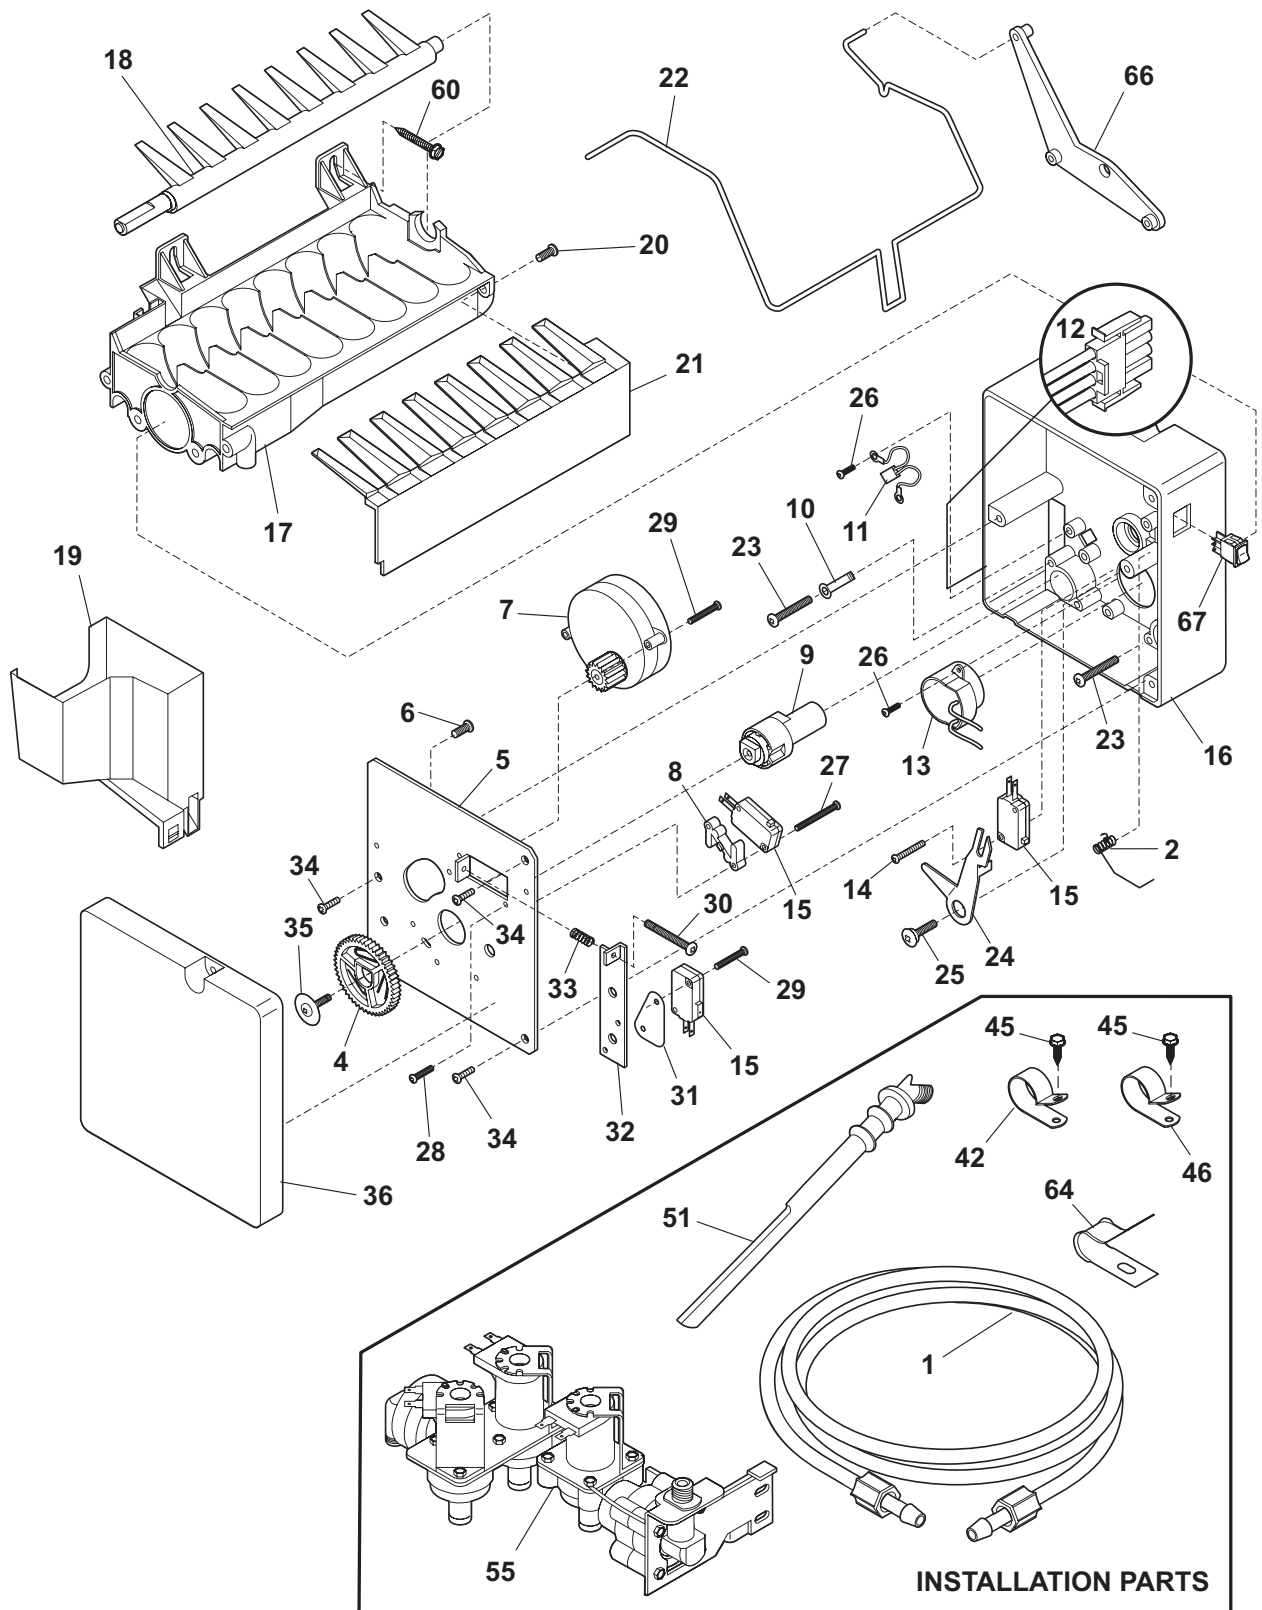

ICE MAKER

Model Index: A GLHS68EES (GLHS68EESB0)
B GLHS68EES (GLHS68EESB3)
C GLHS68EES (GLHS68EESB5)

POS. NO	PART NO.		DESCRIPTION
1	218976409	A B C	Tube-water-DOOR
1*	218976901	A B C	Tube-water inlet, inlet valve, to ice maker
1*	218976903	A B C	Tube-water inlet, inlet valve, to filter
1*	218976907	A B C	Tube-water inlet, valve to door
1*	240561701	A B C	Seal-water inlet, inlet valve, to ice maker
2	5304436616	A B C	Spring, torsion
4	3206301	A B C	Gear
5	5304436604	A B C	Plate-mounting
6	3206305	A B C	Screw-ground wire, 8-32 x 0.250
7 #	5304436619	A B C	Motor-ice maker
8	3206312	A B C	Spacer-hold switch
9	5304436610	A B C	Detent
10	3206315	A B C	Clamp
11 #	5304436618	A B C	Thermal Cutoff, ICE MAKER, complete assy
12	5304436614	A B C	Harness-wiring
13	5304436613	A B C	Thermostat, ICE MAKER
14	5304420652	A B C	Screw, 4 x 0.750, switch mtg.
15 #	3206324	A B C	Switch, (3)
16	5304436609	A B C	Housing, control
17 #	5304436617	A B C	Mold-ice maker, with heater
18	5304436607	A B C	Ejector-ice
18*#	240352601	A B C	Wiring Harness, internal, with plug
19	5304436606	A B C	Cup-water inlet
20	5304408581	A B C	Screw, 8-32 x 0.375
21	5304436608	A B C	Ice Stripper
22	5304436602	A B C	Shut-off Arm
23	5304408582	A B C	Screw, 8-32 x 0.875, mold-to-support, (3)
24	3206335	A B C	Lever Arm
25	3206336	A B C	Screw, 8-18 x 0.562, lever arm/sprt
26	5304420654	A B C	Screw-thermo/sprt, 4-24 x 0.375, (4)
27	3206338	A B C	Screw, 4-40 x 1.000, hold switch mtg, (2)
28	3206339	A B C	Screw-timing stop, 4-40 x 0.375
29	3206323	A B C	Screw, 4-24 x 0.750, (6)
30	3206341	A B C	Screw-timing adj, 8-32 x 1.000
31	3206342	A B C	Insulator
32	3206343	A B C	Plate-valve switch
33	5304436615	A B C	Spring-thermostat
34	5304420655	A B C	Screw, plazscrew, 8-10, (3)
35	5304408585	A B C	Screw
36	5304436605	A B C	Cover-ice maker
42	5303001199	A B C	Clamp-wiring harness, strain relief, galv steel
42*	218515402	A B C	Clip, (2), tube mtg.
45	5303001343	A B C	Screw, hex washer head, 8-15A x 0.500
46	5303001193	A B C	Clamp, .50 ID, steel, water tube
46*	5308000133	A B C	Clamp, nylon, .625 ID
51	241523503	A B C	Tube-water fill, extension
55 #	240531101	A B C	Valve-water, triple solenoid
55*	218709100	A B C	Screw, hex head, 10-32 x 0.500

ICE MAKER

N58I115T