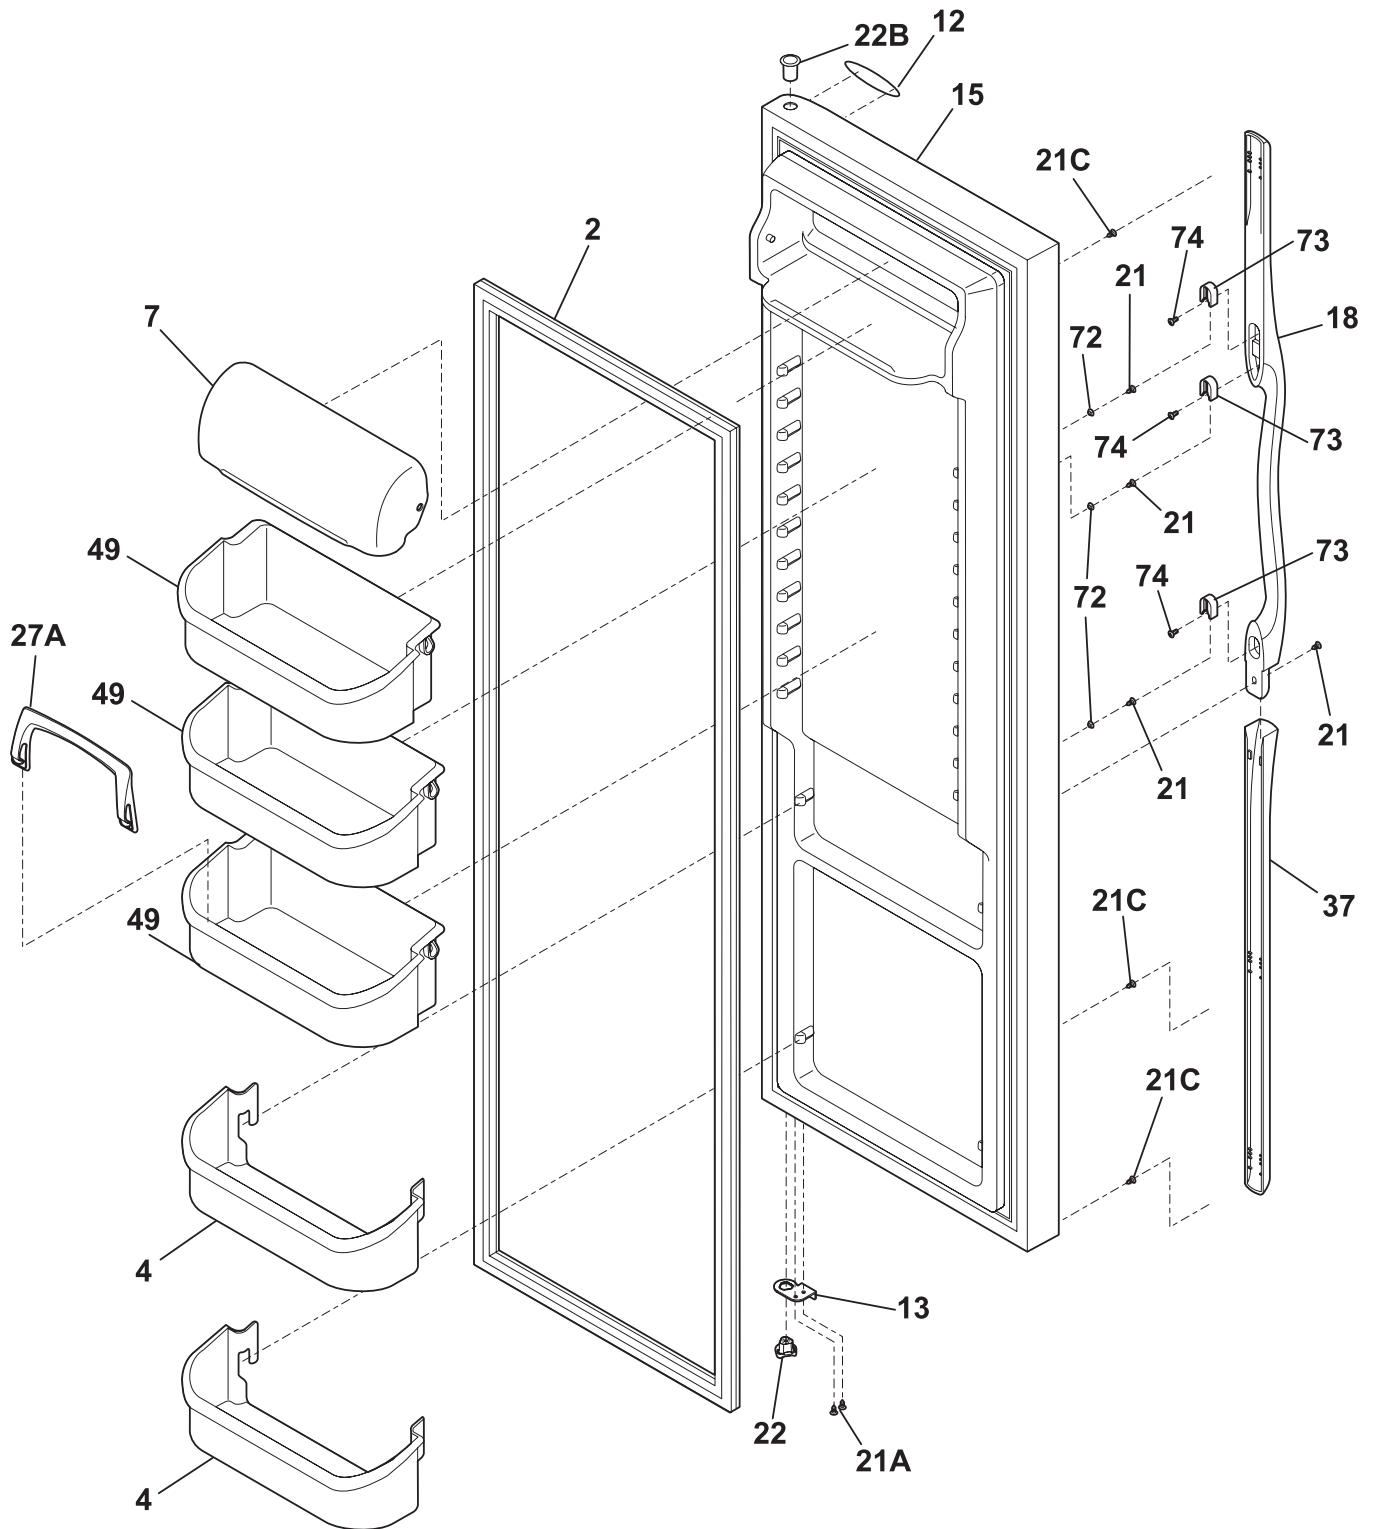

REFRIGERATOR DOOR

N58RCCBBC5

REFRIGERATOR DOOR

Model Index: A GLHS68EES (GLHS68EESB0)
B GLHS68EES (GLHS68EESB3)
C GLHS68EES (GLHS68EESB5)

POS. NO	PART NO.		DESCRIPTION
2	240390605	A - -	Gasket-refr door, black, magnetic
2 #	241569805	- B C	Gasket-refr door, black, magnetic
4	240323002	A B C	Bin-door, pseudo, bottom
7	240326203	A B C	Door-dairy
12	240449710	A B C	Nameplate
13	240581905	A B C	Door Stop, black, ref
15	241534537	A B -	Door-refr, stainless, complete assy
15	241534513	- - C	Door-refr, stainless, complete assy
18	240359103	A B C	Handle-door, black, RH
21	218781100	A B C	Screw, pan head, 8-18 x 0.625
21A	240598401	A B C	Screw, 10-32 x 1/2
21C	240521302	A B C	Screw, #8-18 x 3/4
22	240328203	A B C	Bearing-hinge, black, closer
22B	240328404	A B C	Bearing-hinge, black, upper
27A	240396102	A B C	Retainer, tall bottle
37	240359203	A B C	Trim-handle, 30.13", black, lower
49	240430311	A B C	Bin-door, gallon
72	240421701	A B C	Button-handle mtg, dovetail
73	218396700	A B C	Block-handle mtg, dovetail
74	215503200	A B C	Screw, cr pan hd, 10-16 x 0.500