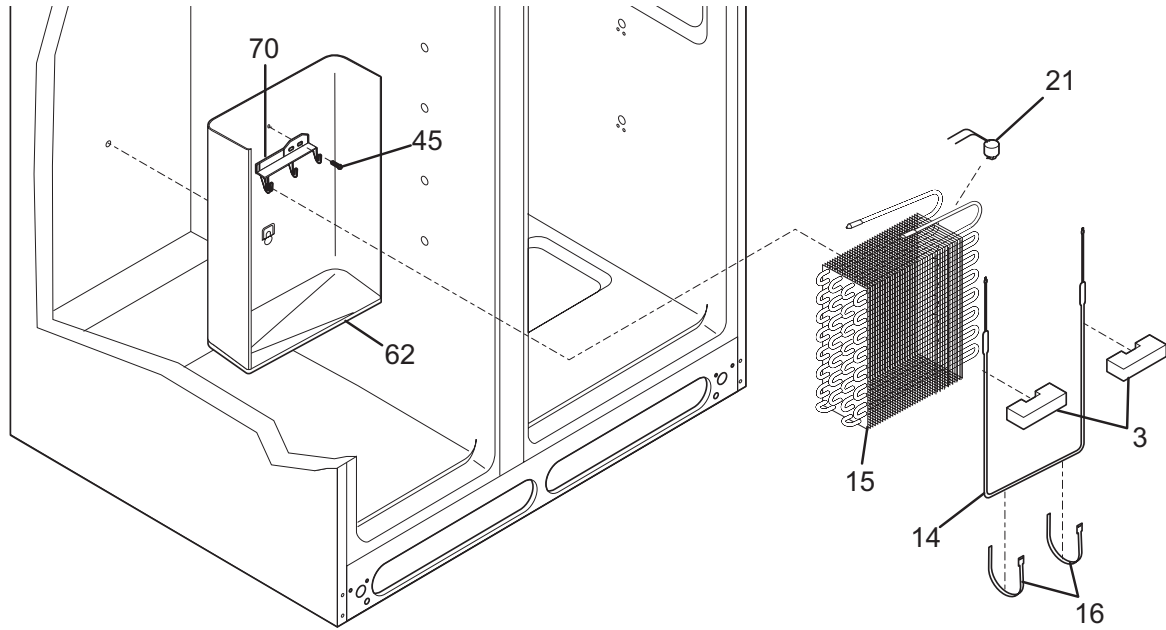

SYSTEM

SYSTEM

Model Index: A GLHS68EES (GLHS68EESB0)
B GLHS68EES (GLHS68EESB3)
C GLHS68EES (GLHS68EESB5)

POS. NO	PART NO.		DESCRIPTION
1	240333603	A B C	Condenser
3	218679607	A B C	Block-evap coil, styrofoam, (2)
4 #	218944001	A B C	Drier-filter, R134a System
6	241586801	A B C	Harness-wiring, machine compt
6*	240449601	A B C	Harness-wiring
6*	241628701	A B C	Harness-wiring, control box
14 #	5303918253	A B C	Defrost Heater Kit
15 #	5303918284	A B C	Evaporator Kit
16	5308000110	A B C	Strap-evap/heater, aluminum, (2)
21	5303918214	A B C	Thermostat-defrost, kit
22	240330008	A B C	Base-compressor mtg
22*	218252200	A B C	Screw, #8 truss hd, 10-32CA x 0.500
23	218513300	A B C	Grommet-compr mtg, (4)
25	240491501	A B C	Screw-compressor mtg, 1/4-28 x 1.16, shoulder, typ CF
26	241637401	A B C	Pan-defrost
29	5303918314	A B C	Compressor, w/o electricals
30 #	241527803	A B C	Starter-TSD
32	241527901	A B C	Clamp, elec cont mtg, compressor
34	240405201	A B C	Grommet, rubber, black, cond tube/wire
41	240555001	A B C	Screw-#8-32 X 3/8
42 #	241661201	- B C	Relay
44	215174700	A B C	Clamp-service cord, strain relief, galv steel
45	5308016566	A B C	Screw, hex washer head, 8-15A x 0.625, low profile
55	218909915	A B C	Capacitor-run, 220 VAC, 15 microfarad
57	240542601	A B C	Clip-wiring harness
58	218897002	A - -	Screw, hex washer head, 8-32 x 0.375
58	240569201	- B C	Screw, 8-18 x 0.500
59	5304430246	A - -	Bracket-cond motor assy
59	240315502	- B C	Shroud-cond fan
59*	240346701	A B C	Tape-foam seal, shroud
59*	240359401	A B C	Screw-fan shroud, (2)
59A	240346501	- B C	Bracket-support, cond mtr, (3)
59B	240346601	- B C	Grommet-bracket, (3)
60 #	240525402	A - -	Motor, condenser fan
60 #	241584301	- B C	Motor-condenser fan
61	240524101	A - -	Fan Blade, galv steel, condenser fan
61	241639501	- B C	Blade-condenser fan
62	240429402	A B C	Trough-drain
70	218990801	A B C	Bracket-evap/cvr mtg
82	5304418225	A B C	Roller, compressor base, rear, (2)
83	5303316859	A B C	Rivet, flat head, 1/4 OD x 1-3/4, roller pin
84	5304421068	A B C	Tube-drain, lower
85	240553501	A B C	Tube-connector, suction
86	240409302	A B C	Spacer-cond tube, black
*	5303918222	A B C	Hot Tube Repair Kit, service
* #	5303918213	A B C	Heat Exchanger Kit, suction line