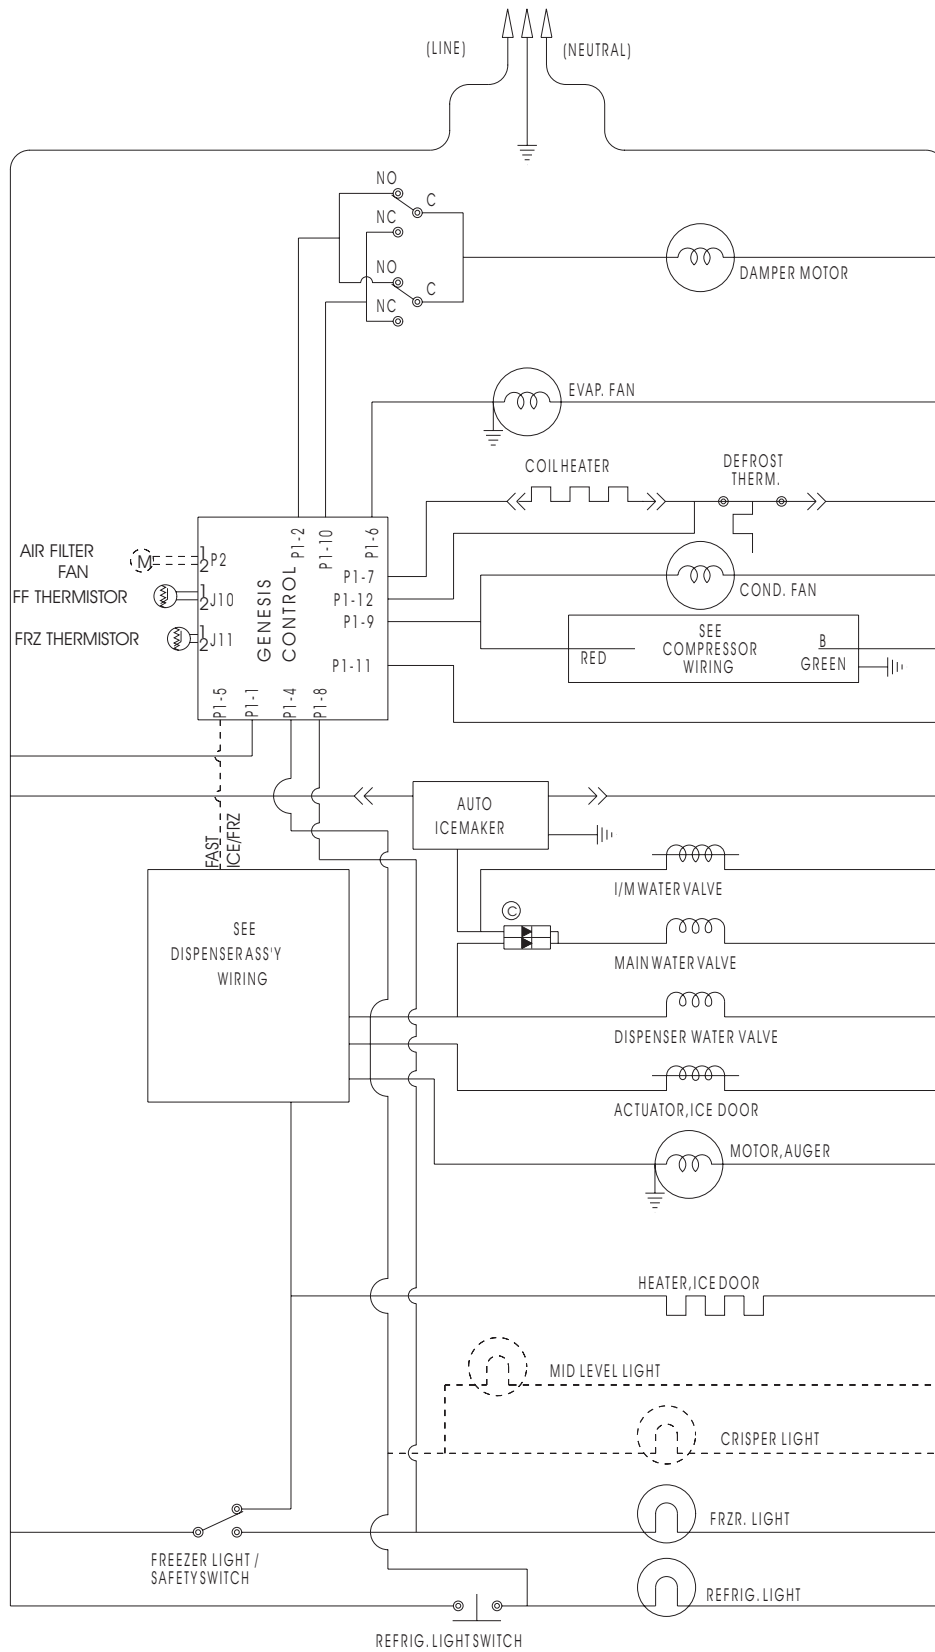

ICE MAKER

N58I115T

ICE MAKER

Model Index: A GLHS68EES (GLHS68EESB0)
 B GLHS68EES (GLHS68EESB3)
 C GLHS68EES (GLHS68EESB5)

POS. NO	PART NO.		DESCRIPTION
55*	240363601	A B C	Screw-shoulder
55*	240542901	A B C	Cap-water valve
60	5303207328	A B C	Screw, hex washer head, 8-15A x 1.000, (2)
64	5303001549	A B C	Clamp, 0.31 ID, steel, copper wtr line
66	5304436611	A B C	Bracket-ice maker
67	5304436612	A B C	Switch, on/off
*	218888001	A B C	Adapter-water supply, nut & sleeve, compression ftg
*	241583301	A B C	Deflector-air, ICE MAKER
*	241587401	A B C	Deflector-ice
*	241627701	A B C	Ice Maker, Radius Cube, 115 V, no instl parts

WIRING SCHEMATIC

WIRING SCHEMATIC

WIRING DIAGRAM

Functional Parts
* Non-Illustrated Parts