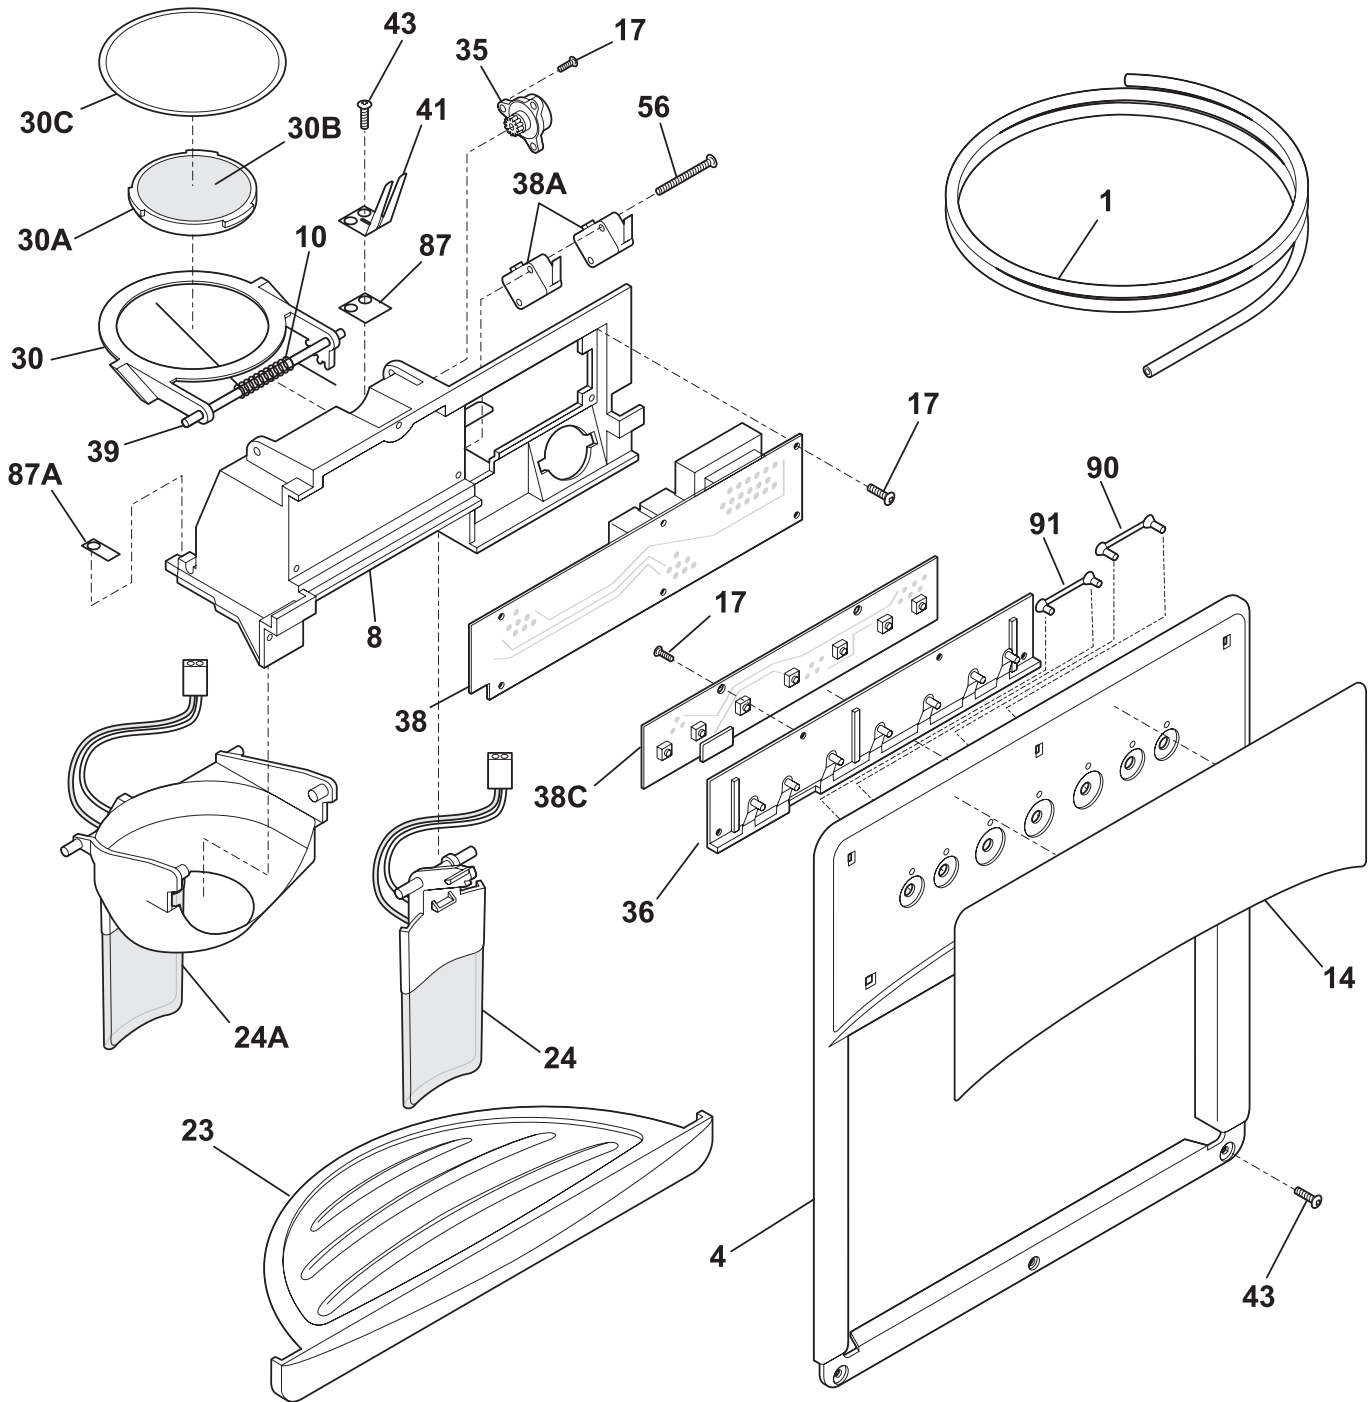

ICE & WATER DISPENSER

N58XEAAA0

ICE & WATER DISPENSER

Model Index: A GLHS68EES (GLHS68EESB0)
B GLHS68EES (GLHS68EESB3)
C GLHS68EES (GLHS68EESB5)

POS. NO	PART NO.		DESCRIPTION
1	218976409	A B C	Tube-water-DOOR
1*	218976901	A B C	Tube-water inlet, inlet valve, to ice maker
1*	218976903	A B C	Tube-water inlet, inlet valve, to filter
1*	218976907	A B C	Tube-water inlet, valve to door
1*	240561701	A B C	Seal-water inlet, inlet valve, to ice maker
4	5304422012	A B C	Cover-module, black
8	5304424549	A B C	Module-dispenser
10	5304426649	A B C	Spring-torsion
14	240323972	A B C	Label-module cover, black
17	5304421619	A B C	Screw
23	240323603	A B C	Drip Tray, black
24	5304433613	A B C	Actuator-water, black
24A	5304433610	A B C	Actuator-ice, black
30	5304421628	A B C	Door Assy-ice chute
30A	5304421624	A B C	Door center
30B	5304421625	A B C	Insulation-door
30C	5304421629	A B C	Door seal
35	5304421620	A B C	Damper-rotary
36	5304421824	A B C	Carrier
38	5304433619	A B C	Board-power
38A#	5304421617	A B C	Switch-micro, single pole, double throw
38C	5304433818	A B C	Board-control
38C*	5304430811	A B C	Harness-ribbon cable
39	5304421627	A B C	Pin-hinge
41	5304421829	A B C	Spring-actuator
43	215296300	A B C	Screw, plask h/l, #6 x 3/8
43*	240363401	A B C	Screw-#8-18 X 1/2, #6 hd plask
56	5304421830	A B C	Screw-micro switch, pan head
87	5304421622	A B C	Bearing Plate
87A	5304421621	A B C	Bearing Plate
90	5304421831	A B C	Light Pipe, reflector
91	5304421850	A B C	Light Pipe, reflector, short
*	5303918256	A B C	Dispenser heater kit
*	5304426535	A B C	Insulator-electrical