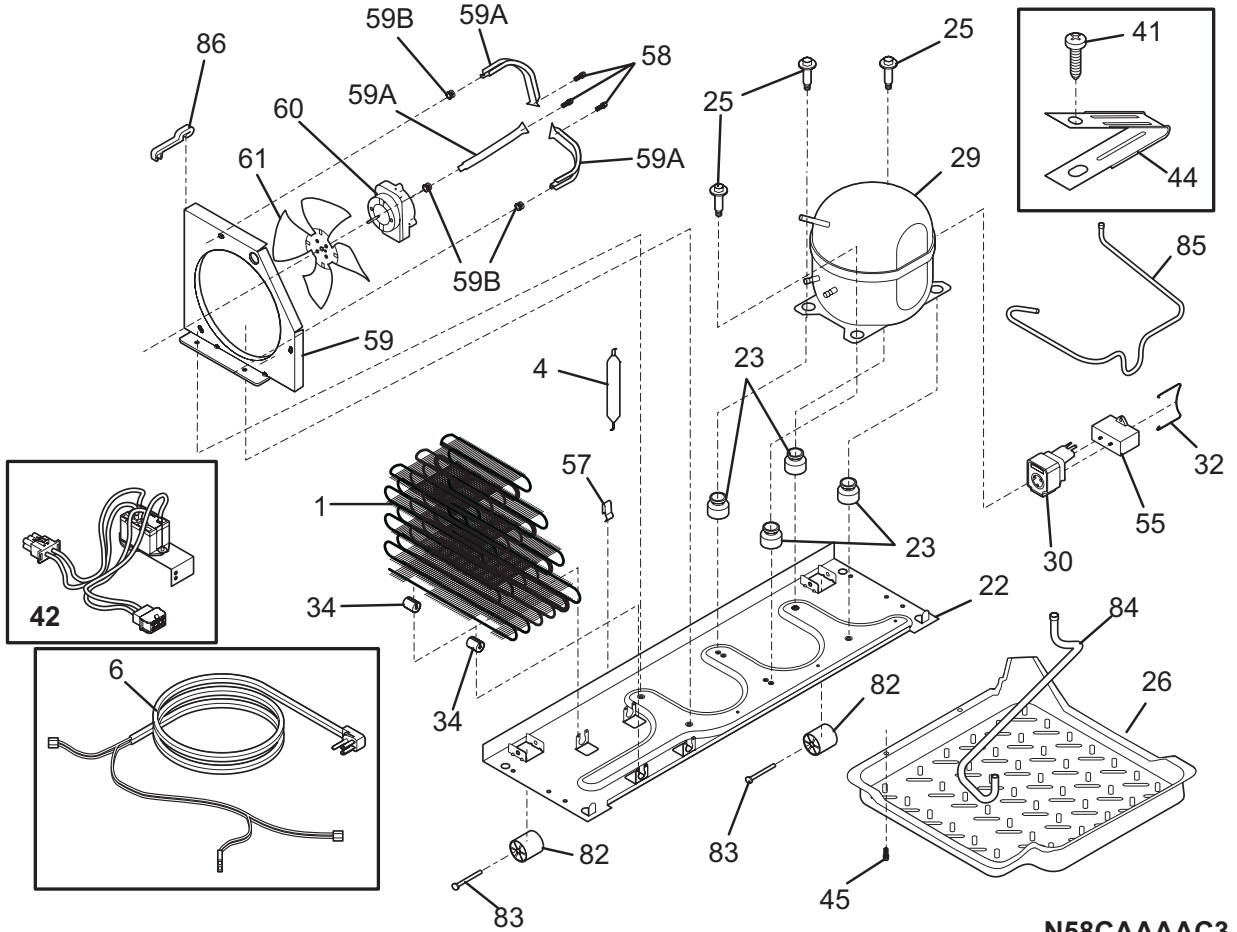

SYSTEM

SYSTEM

Model Index: A GLHS68EES (GLHS68EESB0)
B GLHS68EES (GLHS68EESB3)
C GLHS68EES (GLHS68EESB5)

POS. NO	PART NO.		DESCRIPTION
1	240333603	A B C	Condenser
3	218679607	A B C	Block-evap coil, styrofoam, (2)
4 #	218944001	A B C	Drier-filter, R134a System
6	241586801	A B C	Harness-wiring, machine compt
6*	240449601	A B C	Harness-wiring
6*	241628701	A B C	Harness-wiring, control box
14 #	5303918253	A B C	Defrost Heater Kit
15 #	5303918284	A B C	Evaporator Kit
16	5308000110	A B C	Strap-evap/heater, aluminum, (2)
21	5303918214	A B C	Thermostat-defrost, kit
22	240330008	A B C	Base-compressor mtg
22*	218252200	A B C	Screw, #8 truss hd, 10-32CA x 0.500
23	218513300	A B C	Grommet-compr mtg, (4)
25	240491501	A B C	Screw-compressor mtg, 1/4-28 x 1.16, shoulder, typ CF
26	241637401	A B C	Pan-defrost
29	5303918314	A B C	Compressor, w/o electricals
30 #	241527803	A B C	Starter-TSD
32	241527901	A B C	Clamp, elec cont mtg, compressor
34	240405201	A B C	Grommet, rubber, black, cond tube/wire
41	240555001	A B C	Screw-#8-32 X 3/8
42 #	241661201	- B C	Relay
44	215174700	A B C	Clamp-service cord, strain relief, galv steel
45	5308016566	A B C	Screw, hex washer head, 8-15A x 0.625, low profile
55	218909915	A B C	Capacitor-run, 220 VAC, 15 microfarad
57	240542601	A B C	Clip-wiring harness
58	218897002	A - -	Screw, hex washer head, 8-32 x 0.375
58	240569201	- B C	Screw, 8-18 x 0.500
59	5304430246	A - -	Bracket-cond motor assy
59	240315502	- B C	Shroud-cond fan
59*	240346701	A B C	Tape-foam seal, shroud
59*	240359401	A B C	Screw-fan shroud, (2)
59A	240346501	- B C	Bracket-support, cond mtr, (3)
59B	240346601	- B C	Grommet-bracket, (3)
60 #	240525402	A - -	Motor, condenser fan
60 #	241584301	- B C	Motor-condenser fan
61	240524101	A - -	Fan Blade, galv steel, condenser fan
61	241639501	- B C	Blade-condenser fan
62	240429402	A B C	Trough-drain
70	218990801	A B C	Bracket-evap/cvr mtg
82	5304418225	A B C	Roller, compressor base, rear, (2)
83	5303316859	A B C	Rivet, flat head, 1/4 OD x 1-3/4, roller pin
84	5304421068	A B C	Tube-drain, lower
85	240553501	A B C	Tube-connector, suction
86	240409302	A B C	Spacer-cond tube, black
*	5303918222	A B C	Hot Tube Repair Kit, service
* #	5303918213	A B C	Heat Exchanger Kit, suction line