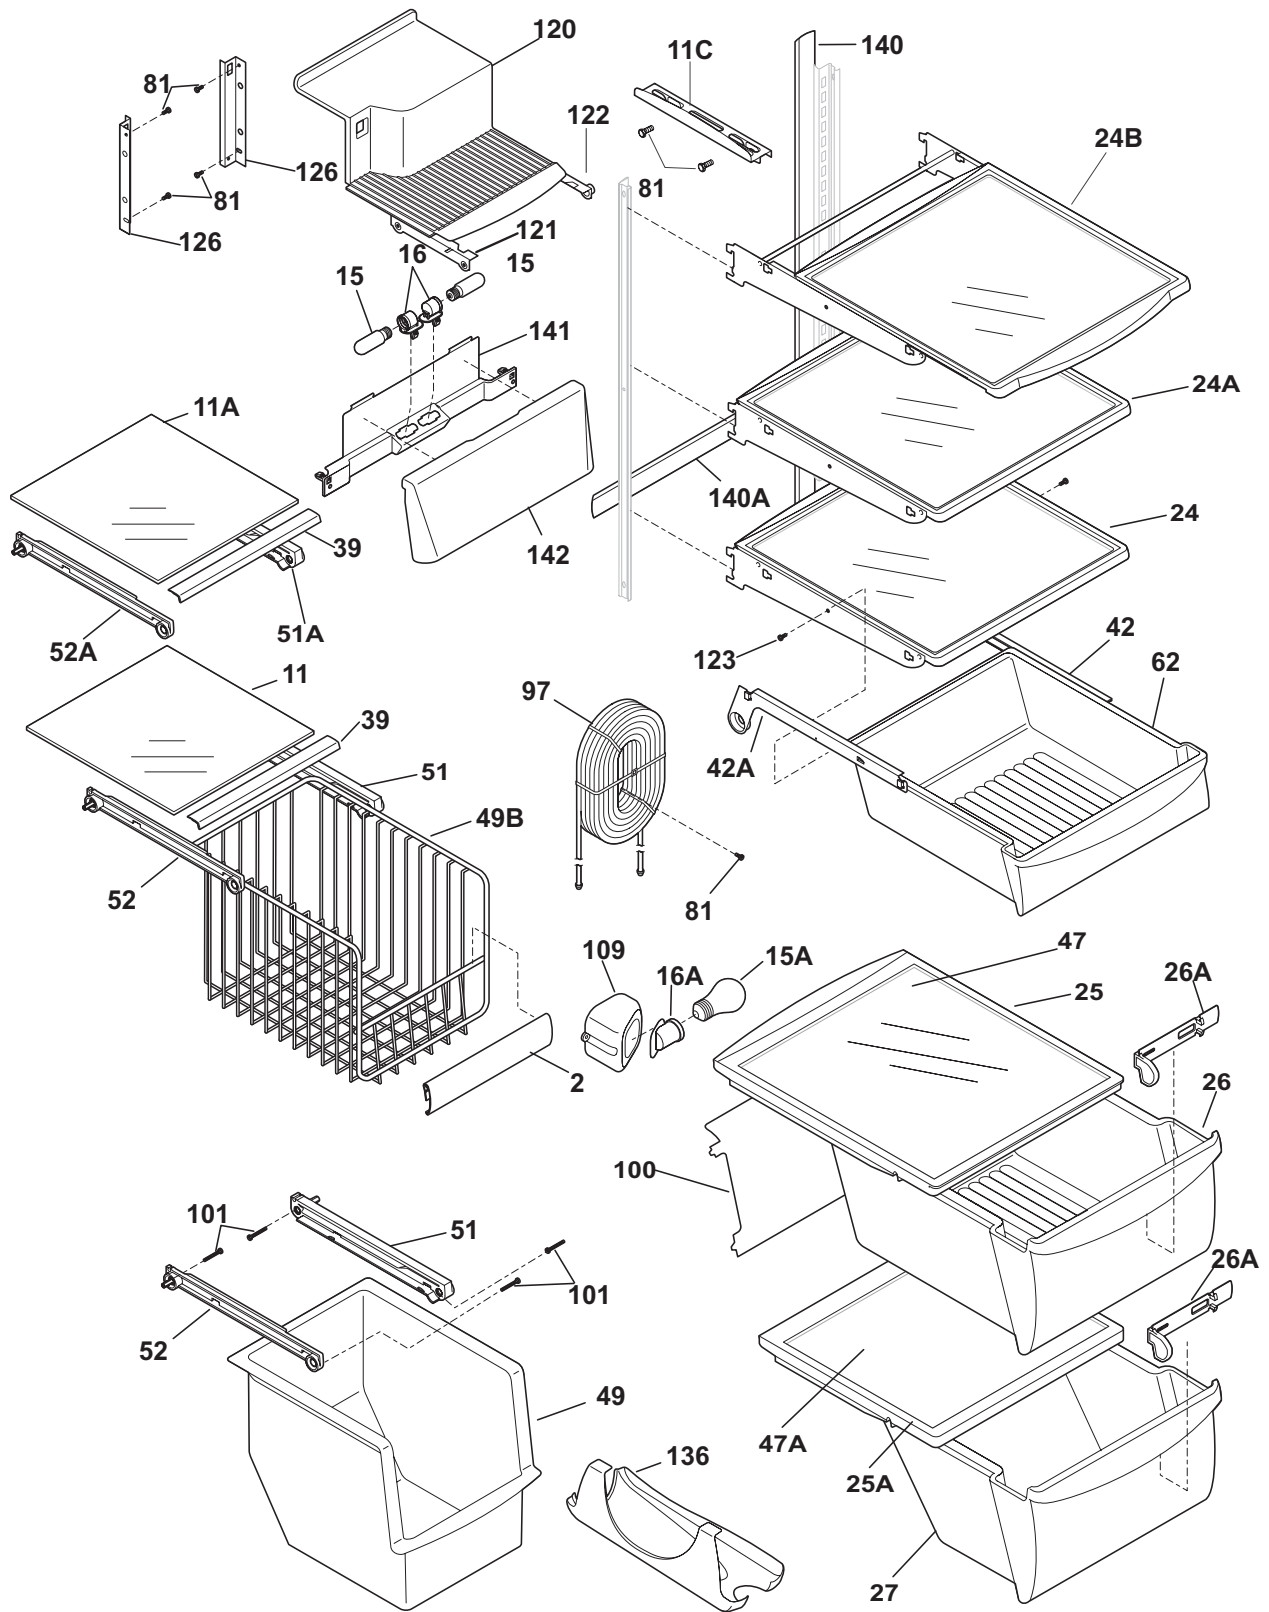

SHELVES

N58SKDJBD1

SHELVES

Model Index: A GLHS68EES (GLHS68EESB0)
B GLHS68EES (GLHS68EESB3)
C GLHS68EES (GLHS68EESB5)

POS. NO	PART NO.		DESCRIPTION
2	241510604	A B C	Trim-basket
11	240350668	A B C	Shelf-freezer, glass, lower
11A	240350667	A B C	Shelf-freezer, glass, upper
11C	240324101	A B C	Shelf-pizza
15	241552801	A B C	Light Bulb
15A	241555401	A B C	Light Bulb
16	240590401	A B C	Socket-light
16A*	241537502	A B C	Harness-wiring
16A#	241513901	A B C	Socket-light
24	240355203	A B C	Shelf-"Spill-Safe", fixed
24A	240355205	A B C	Shelf-"Spill-Safe", fixed
24B	240350106	A B C	Shelf-"Spill-Safe", cantilever, sliding
25	240350702	A B C	Cover-crisper pan, upper
25*	240362101	A B C	Clip-slide, cover-crisper
25A	240350902	A B C	Cover-crisper pan, lower
26	240351020	A B C	Pan-crisper, upper
26*	240349801	A B C	Clip-slide, pan-crisper
26A	240362201	A B C	Control-humidity
27	240351218	A B C	Pan-crisper, lower
39	240367602	A B C	Trim-shelf, front
42	240356501	A B C	Track, meat pan hanger, RH
42A	240349701	A B C	Hanger-meat pan, LH
42A*	240349901	A B C	Block-meat pan rail, LH
42A*	240350001	A B C	Spring-meat pan rail
47	240350602	A B C	Insert-pan cover, glass
47A	240350603	A B C	Insert-pan cover, glass
49	240564401	A B C	Basket-sliding
49B	240530504	A B C	Basket-sliding, upper, full
51	240343002	A B C	Hanger-basket, RH
51A	240395502	A B C	Hanger-basket, RH
52	240343102	A B C	Hanger-basket, LH
52A	240395602	A B C	Hanger-basket, LH
62	240342817	A B C	Pan-meat
81	5308016566	A B C	Screw, hex washer head, 8-15A x 0.625, low profile
97	240545303	A B C	Water Tank Assy, coiled tubing, front filter
100	240326302	A B C	Cover-water tank
101	218493100	A B C	Screw, hex washer head, 8-18AB x 1-3/4
109	240351301	A B C	Base-crisper light socket
120	241559001	A B C	Shelf-ice cream
121	241561001	A B C	Rail-ice cream shelf, LH
122	241561201	A B C	Rail-ice cream shelf, RH
123	215005100	A B C	Screw, hanger/r/r mtg, 8-10 x 0.438
126	241630701	A B C	Channel, auger mtg, LH
126	241630702	A B C	Channel, auger mtg, RH
136	240424501	A B C	Dispenser-can, white
140	240430501	A B C	Channel, wtr tube cover
140A	240430503	A B C	Channel, wtr tube cover
141	240585404	A B C	Bracket-light socket
142	240582701	A B C	Shield-light, deli pan