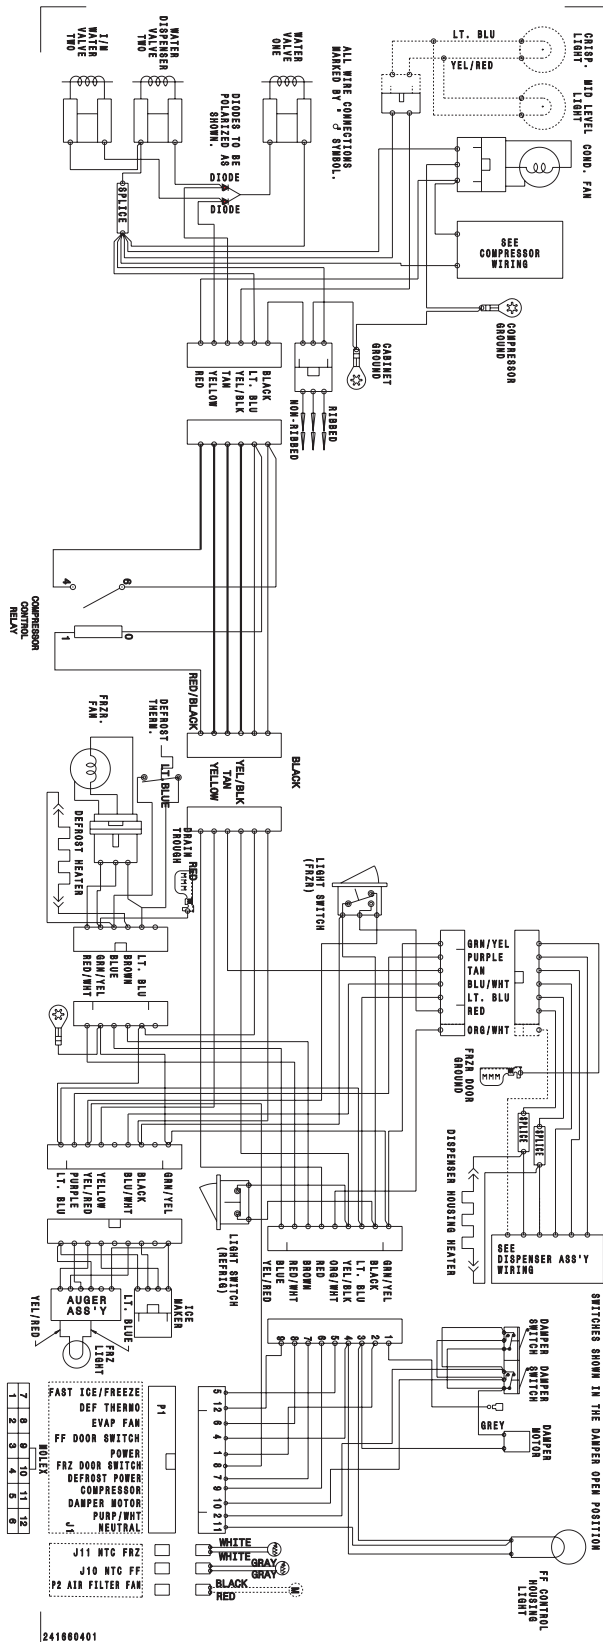

POS. NO	PART NO.		DESCRIPTION
1 #	240390606	A - -	Gasket-frzr door, black, magnetic
1 #	241569806	- B C	Gasket-frzr door, black, magnetic
4A	240334201	A B C	Bin-door, frzr-upper
4B	240351601	A B C	Bin-door
4C	240351701	A B C	Bin-door, frzr-dispenser
5	241545005	A B C	Bin-tilt out, tilt-out
11	241615109	A B -	Door-frzr, stainless, complete assy
11	240554283	- - C	Door-frzr, stainless, complete assy
13A	240581906	A B C	Door Stop, black, frzr
18	240359108	A B C	Handle-door, black, LH
21	218781100	A B C	Screw, pan head, 8-18 x 0.625
21A	240598401	A B C	Screw, 10-32 x 1/2
21C	240521302	A B C	Screw, #8-18 x 3/4
22A	240328204	A B C	Bearing-hinge(frz), black, closer
22C	240328404	A B C	Bearing-hinge, black, upper
37	240359203	A B C	Trim-handle, 30.13", black, lower
68	241525101	A B C	Chute-ice
72	240421701	A B C	Button-handle mtg, dovetail
73	218396700	A B C	Block-handle mtg, dovetail
74	215503200	A B C	Screw, cr pan hd, 10-16 x 0.500
*	240352102	A B C	Connector-water, straight
*	240552102	A B C	Harness-wiring, door
*	5303918256	A B C	Dispenser heater kit

ICE MAKER

N58I115T

ICE MAKER

Model Index: A GLHS68EES (GLHS68EESB0)
 B GLHS68EES (GLHS68EESB3)
 C GLHS68EES (GLHS68EESB5)

POS. NO	PART NO.		DESCRIPTION
55*	240363601	A B C	Screw-shoulder
55*	240542901	A B C	Cap-water valve
60	5303207328	A B C	Screw, hex washer head, 8-15A x 1.000, (2)
64	5303001549	A B C	Clamp, 0.31 ID, steel, copper wtr line
66	5304436611	A B C	Bracket-ice maker
67	5304436612	A B C	Switch, on/off
*	218888001	A B C	Adapter-water supply, nut & sleeve, compression ftg
*	241583301	A B C	Deflector-air, ICE MAKER
*	241587401	A B C	Deflector-ice
*	241627701	A B C	Ice Maker, Radius Cube, 115 V, no instl parts

WIRING SCHEMATIC

WIRING SCHEMATIC

WIRING DIAGRAM

Functional Parts
* Non-Illustrated Parts