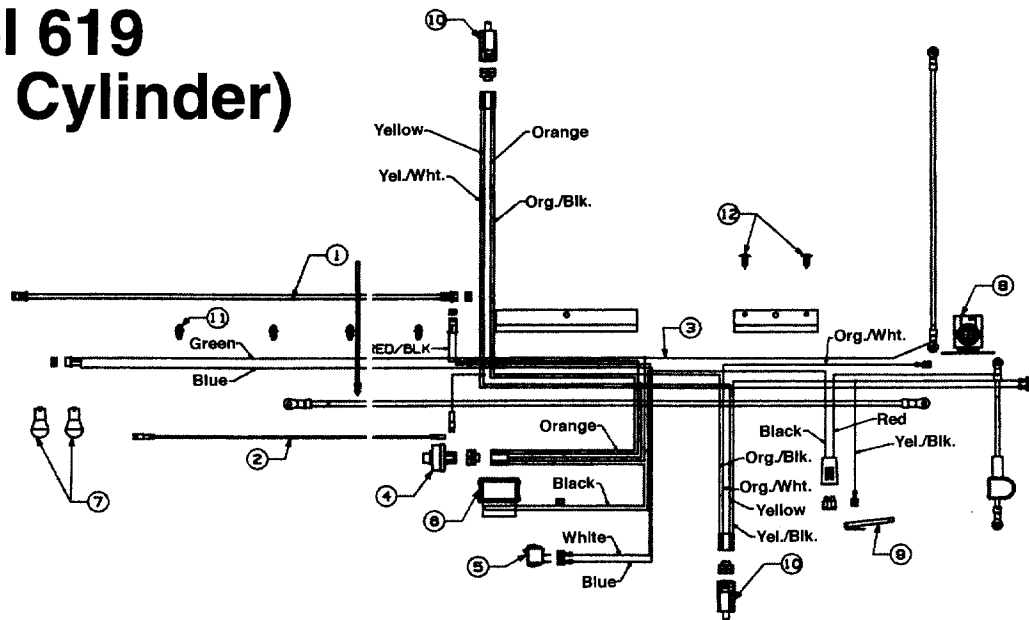

Model 619 (Twin Cylinder)

PARTS LIST FOR MODEL 619 LAWN TRACTOR

REF. NO.	PART NO.	CODE	DESCRIPTION	REF. NO.	PART NO.	CODE	DESCRIPTION
1	629-0125		Harness Adapter (Alt.)	7	725-0963		Bulb
2	629-0208		Harness Adapter	8	725-1426		Solenoid
3	629-0302	N	Wire Harness w/Light Switch and Amp	9	725-1643		Safety Switch (Reverse)
4	725-0267		Ignition Switch	10	725-1657A		Safety Switch
5	725-0634		Light Switch	11	725-1711	N	Wire Retainer Clip
6	725-0925		Ammeter	12	726-3046	N	Ratchet