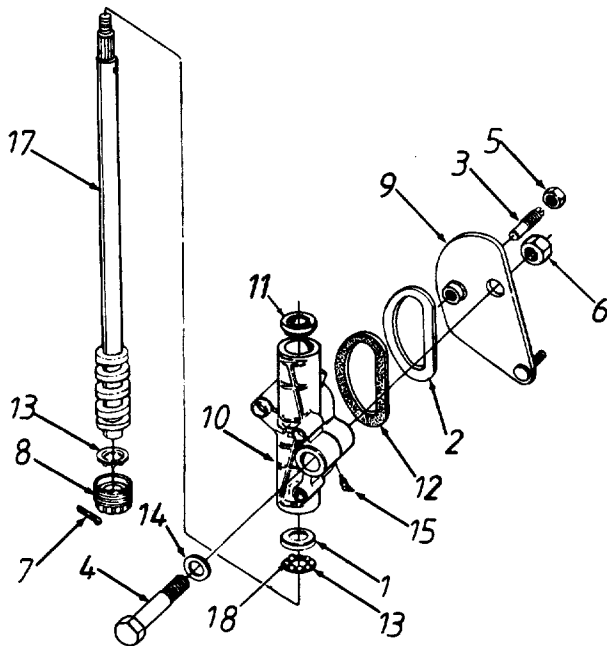

# Models 614 and 619

**TRANSAXLE COMPLETE  
PART NO. 618-0034**

## PARTS LIST FOR STEERING ASSEMBLY COMPLETE

REF. NO.	PART NO.	CODE	DESCRIPTION
1	703-1029		Bearing Cup
2	703-1031		Seal Retainer
3	711-3149A		Cam Follower
4	711-3208		Pivot Shaft
5	712-3062		Hex Jam Nut 9/16-18 Thd.
6	712-3063		Hex Crown L-Nut 5/8-18 Thd.
7	714-0474		Cotter Pin 1/8" Dia.
8	717-1048		Adjustment Plug Ass'y.
9	717-1219		Steering Arm Ass'y.
10	618-0047		Steering Hsg. Bushing Ass'y.
11	721-0260		Oil Seal
12	723-3039		Seal
13	731-3040		Ball Retainer
14	736-3029		Fl-Wash. .781" I.D. x 1.25" O.D.
15	737-3001		Grease Fitting
17	611-0018		Steering Shaft Ass'y.
18	741-3022		Ball Bearing
—	737-3007		Grease #251 E.P. (4 oz. Req'd.)
—	618-0114		Steering Ass'y. Comp. (Incl. Ref. Nos. 1 thru 18)