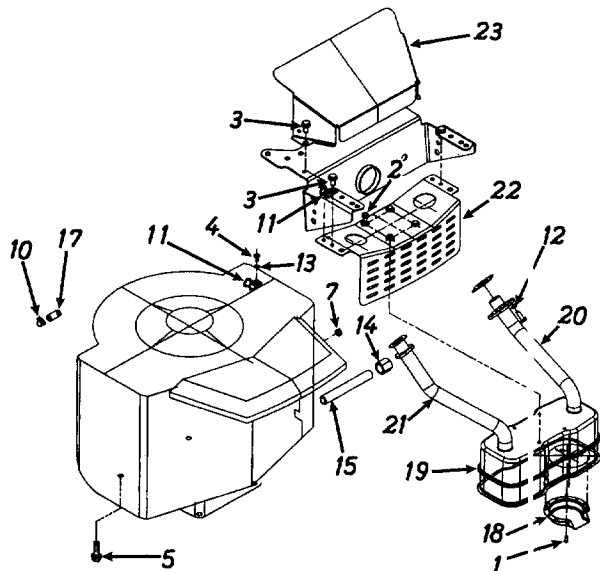

Model 619

PARTS LIST FOR MODEL 619 LAWN TRACTOR

REF. NO.	PART NO.	CODE	DESCRIPTION
1	710-0148		Hex Tap Scr. #8-32 x .38" Lg.
2	710-0599		Hex Wash. TT-Tap Scr. 1/4-20 x .5" Lg.
3	710-0604		Hex Wash. TT-Tap Scr. 5/16-18 x .62" Lg.
4	710-0779A		Truss Mach. Scr. #10 x .5" Lg.
5	710-1315		Hex Hd. Tap Scr. 3/8-16 x 1.25" Lg.
6	710-3015		Hex Bolt 1/4-20 x .75" Lg.
7	712-0271		Hex Sems Nut 1/4-20 Thd.
9	721-0346		Exhaust Gasket
10	726-0205		Hose Clamp
11	726-0272		Clamp
12	736-0329		L-Wash. 1/4" I.D.*
13	736-3067		Fl-Wash. .188" I.D. x .438" O.D.
14	737-0143		Oil Drain Cap
15	737-0164		Pipe Nipple 3/8 x 18 NPT.
17	751-0535-26		Fuel Line 26" Lg.
18	751-0564		Deflector: Muffler
19	751-0616		Muffler
20	751-0623		Exhaust Pipe—L.H.
21	751-0624		Exhaust Pipe—R.H.
22	783-0320	N	Muffler Bracket
23	783-0357	N	Heat Shield