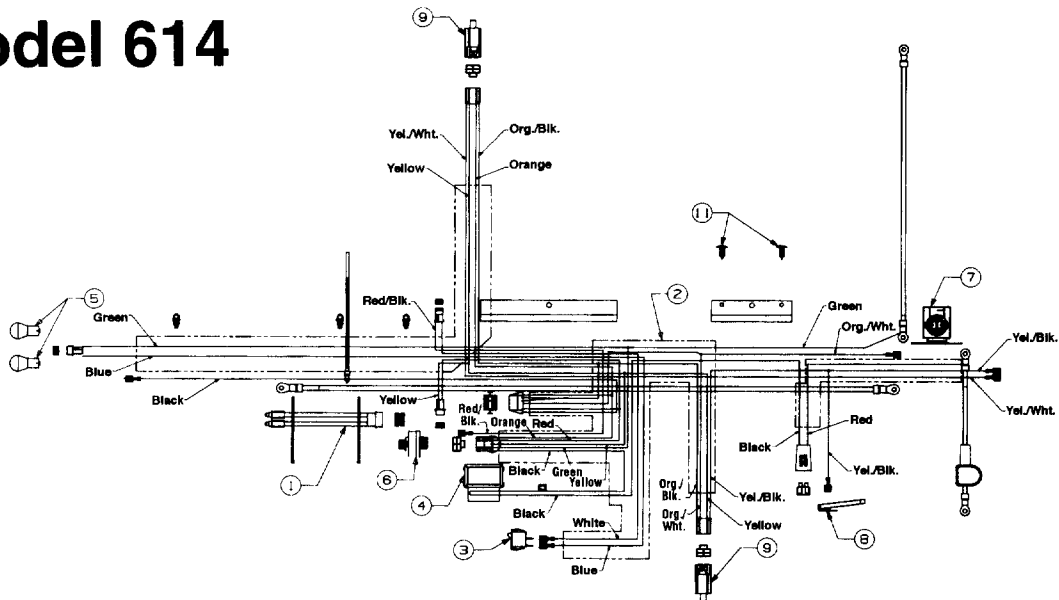

Model 614

PARTS LIST FOR ELECTRICAL SYSTEM

REF. NO.	PART NO.	CODE	DESCRIPTION	REF. NO.	PART NO.	CODE	DESCRIPTION
1	629-0132		Wire Harness (Monitor)	4	725-0925		Ammeter (Optional)
2	629-0306	N	Wire Harness w/Light Switch, Amp and Monitor	5	725-0963		Bulb (Headlight)
	629-0305	N	Wire Harness w/Light Switch and Amp	6	725-1396		Ignition Switch
	629-0304	N	Wire Harness w/o Light Switch and Amp	7	725-1426		Solenoid
3	725-0634		Light Switch (Optional)	8	725-1643		Safety Switch (Reverse)
				9	725-1657A		Safety Switch
				10	725-1711	N	Wire Retainer Clip
				11	726-3046	N	Ratchet