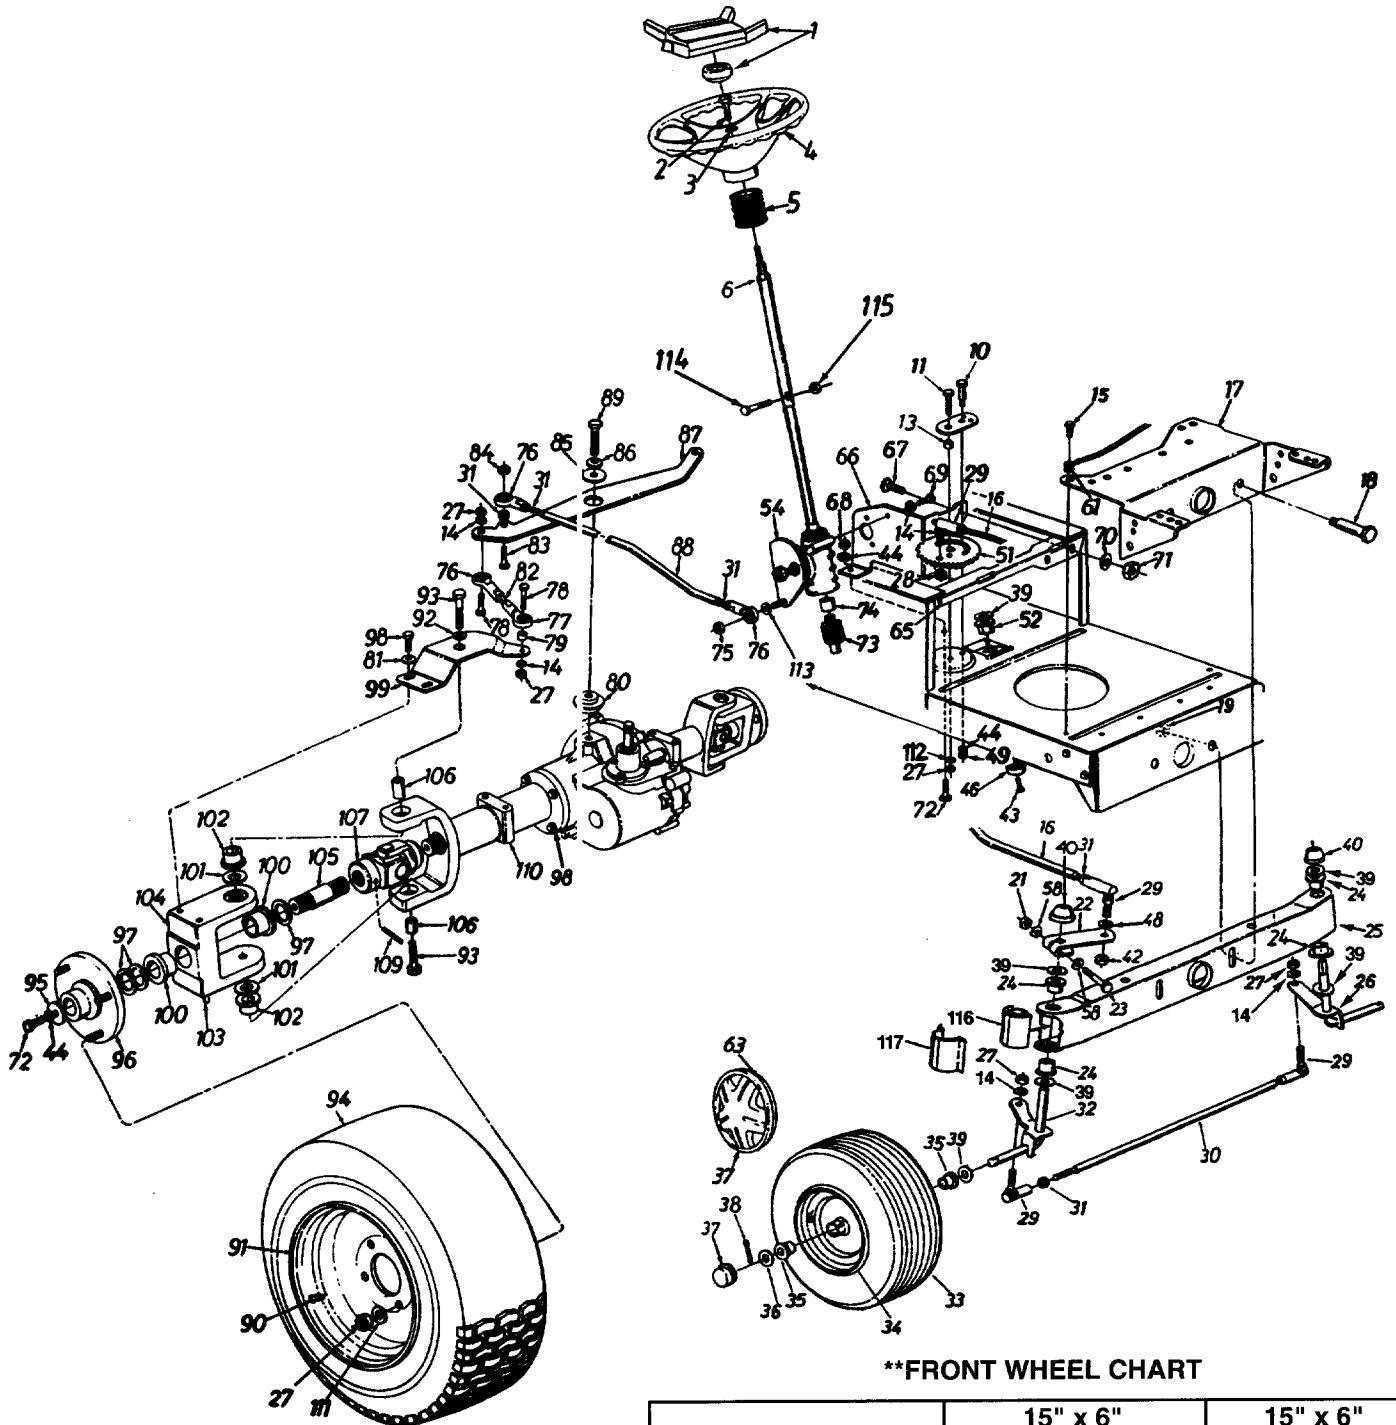

Models 614 and 619

**FRONT WHEEL CHART

Description	15" x 6" w/Plastic Bearing	15" x 6" w/Ball Bearing
Wheel Ass'y. Comp.	634-0056	634-0059
Tire Only	734-0864	734-0864
Rim Only	634-0024	634-0051
Bearing	741-0487A	741-0569
Air Valve	734-0255	734-0255
Grease Fitting	737-0211	737-0280

Note: If brand of tire is important, order by part number and description (description is printed on the sidewall of tire) [i.e. Armstrong Super Turf, Goodyear Softrac, Carlisle Turf Saver, etc.].