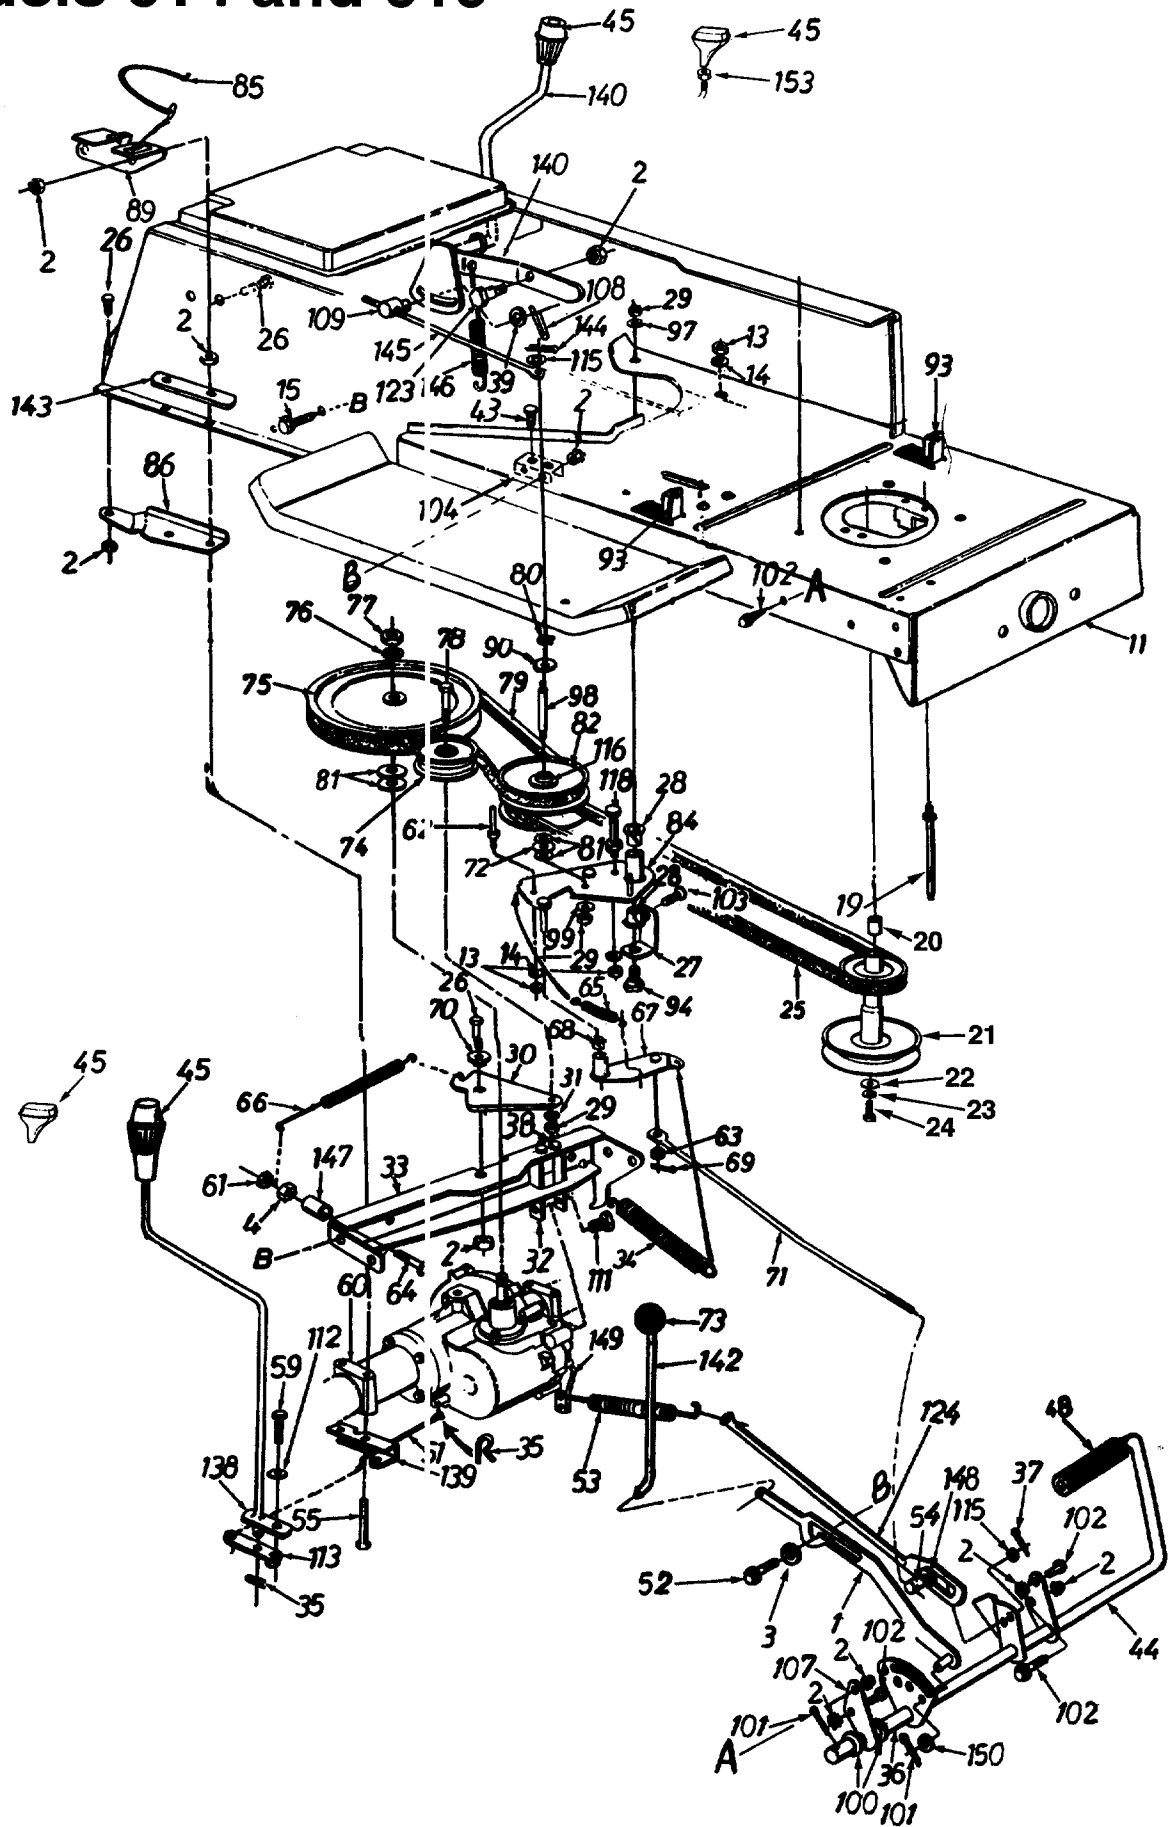

Models 614 and 619

Models 614 and 619

PARTS LIST FOR MODELS 614 AND 619 LAWN TRACTORS