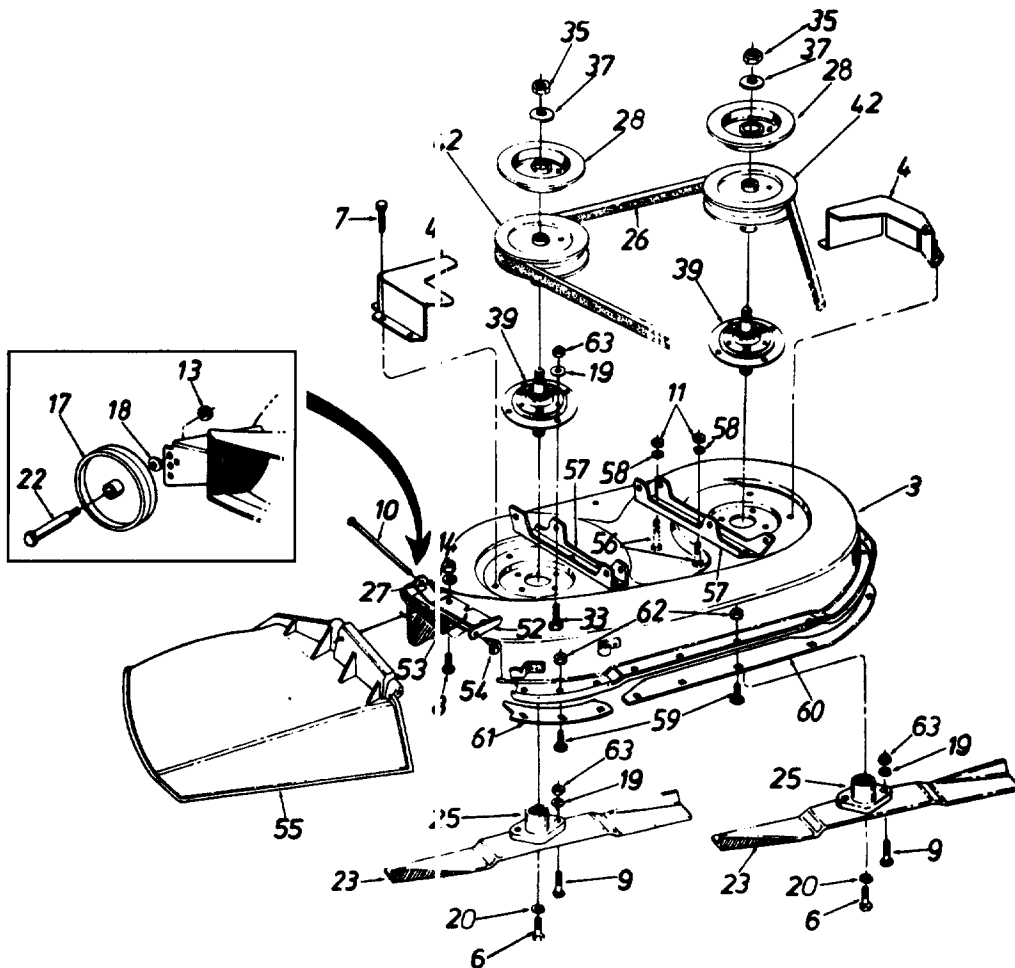

Models 614 and 619

PARTS LIST FOR MODELS 614 AND 619 LAWN TRACTORS

REF. NO.	PART NO.	CODE	DESCRIPTION	REF. NO.	PART NO.	CODE	DESCRIPTION
3	17600A 813-06194	N	42" Deck Ass'y. 42" Deck Ass'y. Comp. (For Service Only)	26	754-0373A		V-Belt
4	17664		Belt Guard Deck	27	736-0270		Bell-Wash. 1/4" I.D.
6	710-1039		Hex Bolt 3/8-24 x 1.0" Lg. (Gr. 5)	28	09322		Brake Disc
7	710-0599		Hex Wash. Hd. TT-Tap Scr. 1/4-20 x .5" Lg.	33	710-1013		Rib Neck Bolt 5/16-24 x .75" Lg.
8	710-0258		Hex Bolt 1/4-20 x .62"	35	712-0318		Hex Jam Nut 5/8-18 Thd.
9	710-0888		Hex Bolt Special 5/16-24 x 1.0"	37	736-0158		L-Wash. 5/8" I.D.*
10	711-0792		Hinge Pin	39	717-0906A		Blade Spindle Ass'y. Comp.
11	712-0123		Hex Nut 5/16-24 Thd.*	42	756-0556		5.5" Dia. Pulley
13	712-0181		Hex Top L-Nut 3/8-16 Thd.	52	703-1693		Hinge Mtg. Brkt.
14	712-0287		Hex Nut 1/4-20 Thd.*	53	732-0602		Torsion Spring
17	734-0973		Deck Wheel—5"	54	726-0106		Push Nut
18	736-0105		Bell-Wash. .40" I.D. x .88" O.D.	55	731-1032		Chute Ass'y. Comp. (Incl. Ref. 10, 52, 53, 54, 55)
19	736-0119		L-Wash. 5/16" I.D.*	56	710-0157		Hex Bolt 5/16-24 x .75" Lg.
20	736-0217		L-Wash. 3/8" I.D.—H.D.	57	17493A		Deck Hanger Channel
22	738-0373		Shld. Bolt .498" Dia. x .53"	58	736-0242		Bell-Wash. .345" I.D. x .88"
23	742-0499A		High-Lift Blade	59	710-0167		Carr. Bolt 1/4-20 x .5" Lg.
25	748-0300		Blade Adapter	60	17861A		Deck Skirt Ext.—Long
				61	17961		Deck Skirt Ext.—Short
				62	712-0271		Hex Sems Nut 1/4-20 Thd.
				63	712-3657		Hex Nut 5/16-24 Thd. (Gr. 5)

*For faster service obtain standard nuts, bolts and washers locally.
If these items cannot be obtained locally, order by part number
and size as shown on parts list.