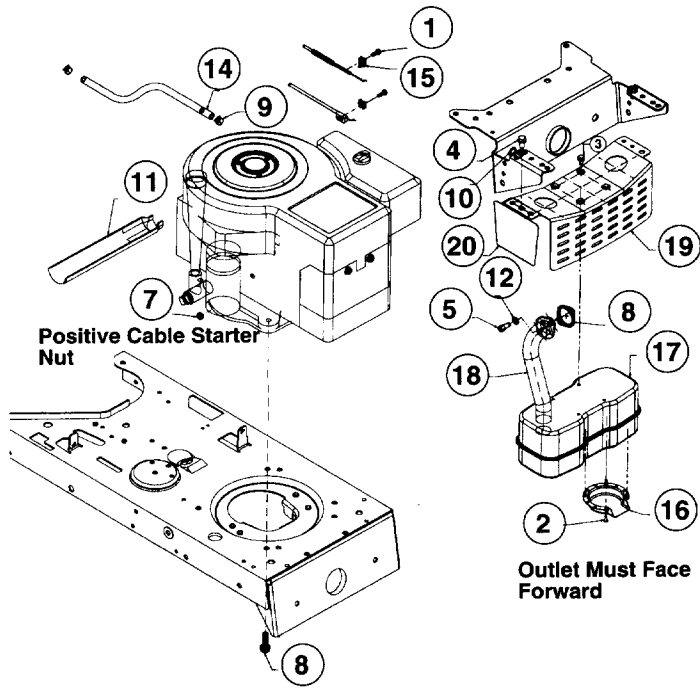

Model 614

PARTS LIST FOR MODEL 614 LAWN TRACTOR

REF. NO.	PART NO.	CODE	DESCRIPTION
1	710-1237		Hex Wash. Scr. #10-32 x .62"
2	710-0148		Hex Tap Scr. #8-32 x .38" Lg.
3	710-0599		Hex TT-Tap Scr. 1/4-20 x .5" Lg.
4	710-0604		Hex TT-Tap Scr. 5/16-18 x .62"
5	710-1314	N	Socket Head Scr. 5/16-18 x .62"
6	710-1315	N	Hex TT-Tap Scr. 3/8-16 x 1.25"
7	712-0271		Hex Sems Scr. 1/4-20 Thd.
8	721-0208		Gasket
9	726-0205		Hose Clamp
10	726-0272		Clamp
11	731-1682A	N	Oil Drain Sleeve
12	736-0119		Lock Washer 5/16" I.D.
14	751-0535-12		Fuel Line 12" Lg.
15	751B213146		Casing Clamp
16	751-0564		Muffler Deflector
17	751-0617	N	Muffler
18	751-0619	N	Exhaust Pipe
19	783-0320	N	Muffler Brkt.
20	783-0385	N	Shield Brkt.