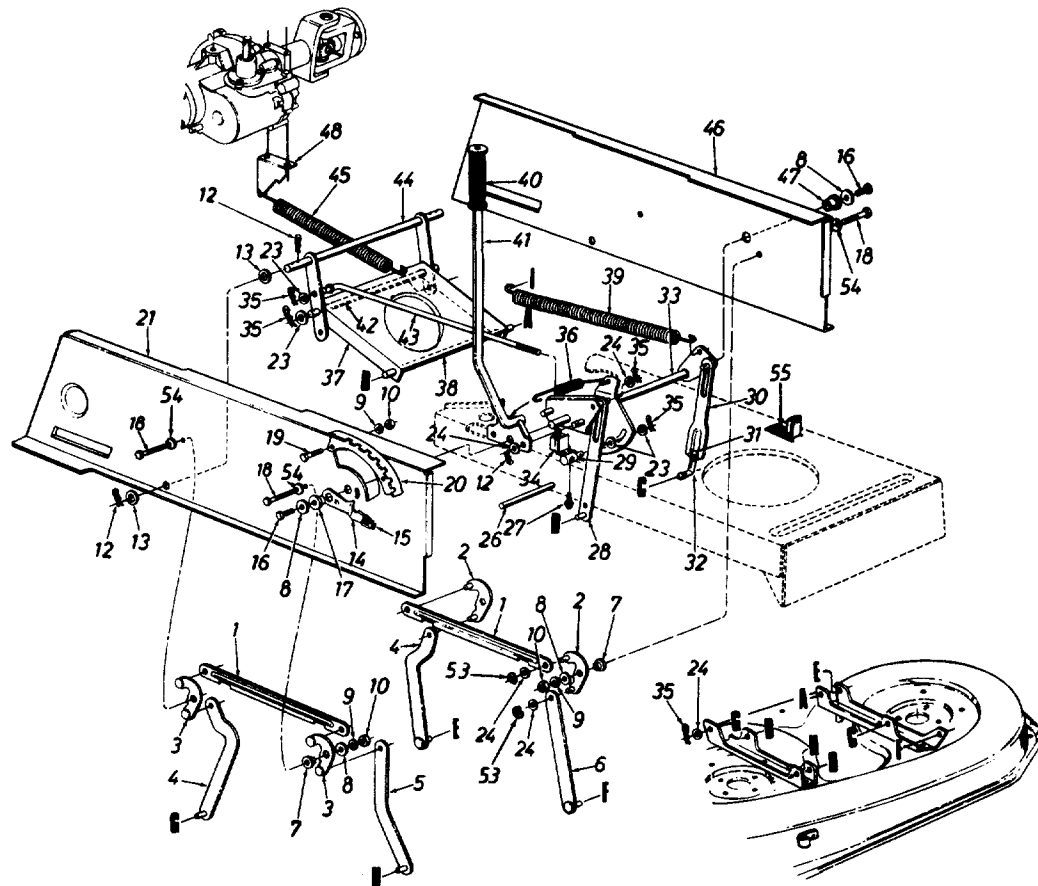

Models 614 and 619

PARTS LIST FOR MODELS 614 AND 619 LAWN TRACTORS

REF. NO.	PART NO.	CODE	DESCRIPTION	REF. NO.	PART NO.	CODE	DESCRIPTION
1	783-0103		Connecting Rod	27	710-0351		Truss Mach. Scr. #10 x .5" Lg.
2	683-0029A		Pivot Link Ass'y.—L.H.	28	14802A		Link Deck Lift Ass'y.
3	683-0028A		Pivot Link Ass'y.—R.H.	29	711-0723A		Adj. Ferrule 3/8-24 Thd.
4	17710		Deck Hanger Link Ass'y.	30	17712		Adj. Deck Lift Link
5	14800A		Deck Hanger Link Ass'y.	31	712-3066		Hex Nut 1/2-20 Thd. (Gr. 5)
6	14804A		Deck Hanger Link Ass'y.	32	711-0841		Lift Link Adjuster
7	748-0331		Shld. Spacer .318" I.D.	33	17825B		Lift Shaft Ass'y.
8	736-0264		FI-Wash. .344" I.D. x 1.125"	34	725-1657A		Safety Switch (Deck)
9	736-0119		L-Wash. 5/16" I.D.*	35	714-0145		Inter. Cotter Pin 3/8" Dia.
10	712-0267		Hex Nut 5/16-18 Thd.*	36	732-0648		Extension Spring
12	714-0470		Cotter Pin 1/8" Dia.	37	17636B		Stabilizer Bracket
13	736-0256		FI-Wash. .635" I.D. x 1.0" O.D.	38	738-0670		Shaft 1/2" Dia. x 10.28" Lg.
14	683-0003		Height Adj. Stop Lever Ass'y. (Incl. Ref. 15)†	39	732-0638		Extension Spring
15	08540		Knob†	40	720-0233		Grip (Lift Handle)
16	710-0604		Hex Wash. TT-Tap Scr. 5/16-18 x .75" Lg.	41	97675A		Deck Lift Handle Ass'y.
17	748-0176		Flange Brg. .63" I.D.	42	738-0669		Shaft 3/8" Dia. x 9.34" Lg.
18	710-1238		Hex Wash. Hd. Scr. 5/16-18 x .875" Lg.	43	747-0598		Disengagement Rod
19	710-0118		Hex Bolt 5/16-18 x .75" Lg.	44	97624		Stabilizer Shaft Ass'y.
20	17730		Index Brkt.	45	732-0556		Extension Spring 7.58" Lg.
21	17830B		Upper Frame—R.H.	46	17831A		Upper Frame—L.H.
23	736-0267		FI-Wash. .385" I.D. x .87" O.D.	47	741-0313		Flange Brg. .632" I.D.
24	736-0160		FI-Wash. .531" I.D. x .93" O.D.	48	17128A		Spring Retainer Brkt.
26	738-0526		Running Board Rod	53	716-0104		"E"-Ring
				54	736-0425		Bell-Wash. .325" I.D.
				55	732-0750A		Spring Switch

†Optional Parts