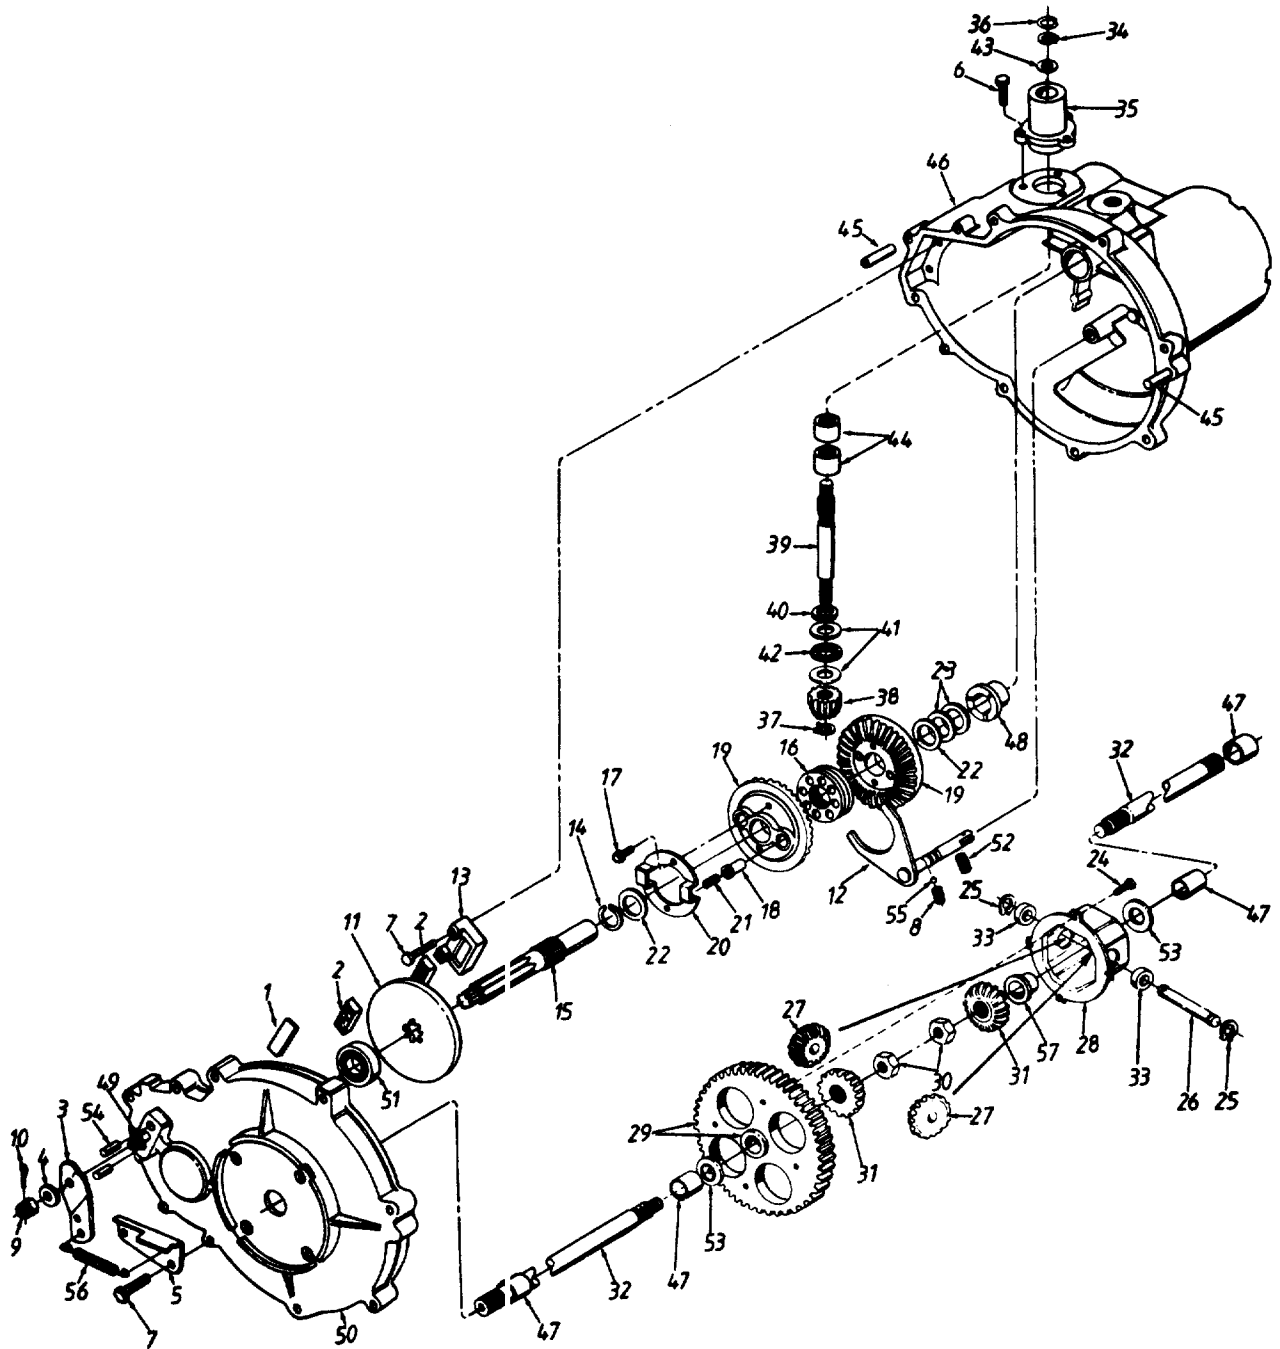

Models 614 and 619

**TRANSAXLE COMPLETE
PART NO. 618-0034**

Models 614 and 619

PARTS LIST FOR MODELS 614 AND 619 LAWN TRACTORS

REF. NO.	PART NO.	CODE	DESCRIPTION	REF. NO.	PART NO.	CODE	DESCRIPTION
1	717-0682		Puck Plate	29	717-1254		Differential Gear Ass'y. w/Bearing
2	761-0200		Brake Puck	30	712-0200A		Hex Ins. L-Nut 1/2-20 Thd.
3	717-0772A		Actuating Arm	31	717-1019		Miter Gear
4	736-0371		Fl-Wash. 11/32" I.D. x 7/8" O.D.	32	717-1197		Axle
5	17841A		Brake Stop Brkt.	33	750-0787		Differential Thrust Spacer
6	710-0433		Hex Bolt 1/4-20 x .62" Lg. (Special)	34	716-0171		Retainer Ring
7	710-0809		Hex Tap Scr. 1/4-20 x 1.25" Lg.	35	717-1228		Input Bearing Housing
8	732-0863		Spring Detent	36	732-0614		Wire Ring
9	712-0335		Castle Nut 5/16-24 Thd.	37	716-0108		Retaining Ring
10	714-0111		Cotter Pin 3/32" Dia. x 1" Lg.	38	717-0633		Pinion Input 14T
11	718-0184		Brake Disc	39	711-0861		Input Shaft
12	717-1102		Shifter Ass'y.	40	721-0178		Seal 5/8" I.D.
13	717-1217		Brake Puck Holder	41	736-0419		Thrust Wash. .621" I.D. x 1.12"
14	716-0175		Retaining Ring	42	741-0469		Thrust Bearing
15	717-1093		Shaft Drive	43	736-0349		Fl-Wash. 5/8" I.D. x 1.0" O.D.
16	717-1268		Shift Collar	44	741-0335		Needle Brg. 5/8" x 1/2" Lg.
17	710-0653		Hex Wash. Hd. Tap Scr. 1/4-20 x .38" Lg.	45	715-0209		Dowel Pin
18	717-1184		Drive Pin	46	717-1235		R.H. Housing
19	717-1275		Bevel Gear Ass'y. (Incl. Ref. Nos. 17, 18, 20 and 21)	47	741-0340		Sleeve Bearing 3/4" I.D.
20	717-1269		Spring Retaining Plate	48	741-0548		Flange Bearing .906" I.D.
21	732-0590A		Drive Spring	49	717-0796		Sq. Head Bolt 5/16-24 Thd.
22	736-0444		Fl-Wash. .915" I.D. x 1.5" O.D.	50	717-1234		L.H. Housing
23	736-0454		Fl-Wash. .915" I.D. x 1.37" O.D.	51	741-0124		Ball Bearing .669" I.D.
24	710-0862A		Pan Hd. Scr. 1/4-20 x .5" Lg.	52	710-3006		Set Screw 5/16-18 x 3/8" Lg.
25	716-0184		Snap Ring	53	736-0445		Fl-Wash. .76" I.D. x 1.5" O.D.
26	711-0918		Cross Shaft	54	741-0343		Brake Actuating Pin
27	717-1020		Miter Gear 15T	55	741-0862		Ball Detent
28	717-1252		Differential Can Assembly	56	732-0545		Ext. Spring 1.14" Lg.
				57	741-0552		Differential Flange Brg.
				—	618-0034		Transaxle Complete

Models 614 and 619