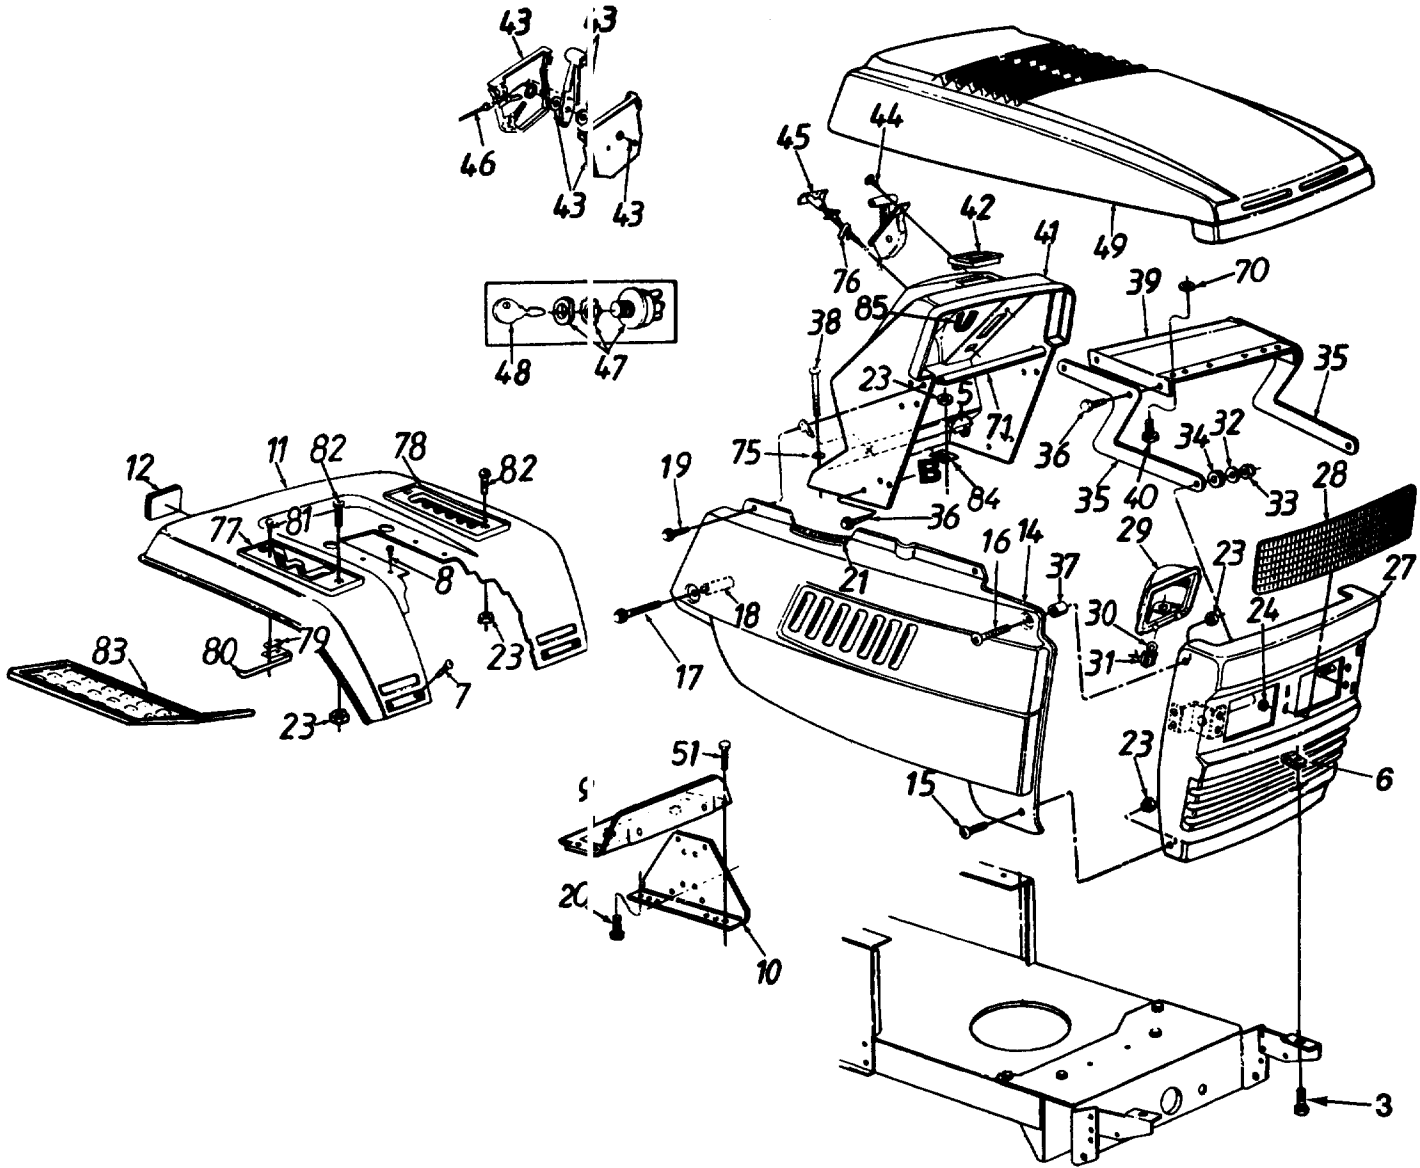

Style 9

Style 9

PARTS LIST FOR MODEL 619 SERIES LAWN TRACTOR

REF. NO.	PART NO.	CODE	DESCRIPTION	REF. NO.	PART NO.	CODE	DESCRIPTION
3	710-0118		Hex Bolt 5/16-18 x .75" Lg.	37	750-0218		Spacer .262" I.D. x .31"
5	725-0634		Light Switch	38	710-0111		Carriage Bolt 1/4-20 x 1.25" Lg.
6	726-0211		U-Nut 5/16-18 Thd.	39	16903A		Hood Plate
7	710-0167		Carriage Bolt 1/4-20 x .5" Lg.	40	710-1005		Hex Wash. Hd. Tap Scr. 1/4 x .5" Lg.
8	710-0726		Hex Wash. Hd. Tap Scr. 5/16 x .75" Lg.	41	731-1048B		Dash
9	17633A		Support Bracket	42	725-0925		Ammeter
10	17300D		Dash Support Bracket	43	831-0823A		Throttle Control Box Ass'y.
11	783-0570		Rear Fender	44	710-0919		Mach. Scr. #10 x .44" Lg.
12	730-3000		Reflector	45	746-0614A		Choke Control
14	16725		Side Panel—R.H.	46	746-0634		Throttle Control Wire
	17309A		Side Panel—L.H.	47	725-0267		Ignition Switch
15	710-0286		Truss Mach. Scr. 1/4-20 x .5" Lg.	48	725-0201		Ignition Key
16	710-0166		Truss Mach. Scr. 1/4-20 x 1.0" Lg.	49	731-1704		Hood
17	710-1026		Hex Wash. TT-Tap Scr. 1/4-20 x 1.75" Lg.	51	710-0603		Hex Wash. Hd. B-Tap Scr. 5/16-18 x .5" Lg.
18	750-0768		Spacer .26" I.D. x 1.32"	70	736-3010		Fl-Wash. .406" I.D. x .812" O.D.
19	710-0642		Hex Rolling Tap Scr. 1/4-20 x .75" Lg.	71	749-0814		Grille Support Tube
20	710-0258		Hex Bolt 1/4-20 x .62" Lg.	75	726-0233		Retaining Nut
21	731-0511-18		Trim Strip—18" Lg.	76	17782		Choke Retainer
23	712-0271		Hex Sems Nut 1/4-20 Thd.*	77	731-1147		Forward/Reverse Index Brkt.
24	726-0201		Speed Nut 5/16" Thd.	78	731-1069		7-Speed Index Brkt.
27	17410		Grille Ass'y.	79	726-0320		Insulator Nut Plate
28	731-1044		Headlight Lens	80	725-1643		Reverse Safety Switch
29	731-0705		Headlamp Housing	81	710-0227		Hex Wash. Hd. AB-Tap Scr. #8 x .5" Lg.
30	725-0963		Headlamp	82	710-0924		Truss Mach. Scr. 1/4-20 x .75" Lg.
31	725-1650		Twist Lock Lamp Socket	83	731-0909		Rubber Foot Pad—L.H.
32	736-0242		Bell-Wash. .345" I.D. x .88"		731-0910		Rubber Foot Pad—R.H.
33	712-0429		Hex L-Nut 5/16-18 Thd.	84	783-0013		Dash Fastening Tab
34	735-0126		Rubber Washer	85	725-0157		Cable Tie
35	783-0190		Hood Hinge	—	777-8568A		Chrome Headlight Label (Not Shown)
36	710-0599		Hex Wash. Hd. B-Tap Scr. 1/4-20 x .5" Lg.				

*For faster service obtain standard nuts, bolts and washers locally. If these items cannot be obtained locally, order by part number and size as shown on parts list.