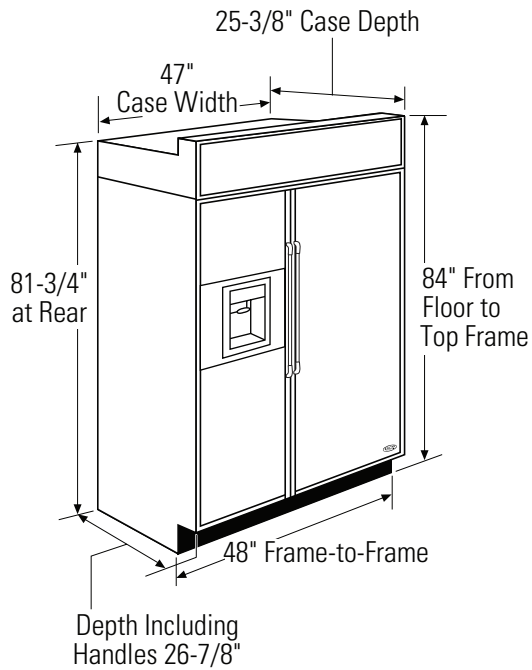

indoor refrigerator

Refrigerator

The new DCS by Fisher & Paykel built-in refrigerator delivers ample space and convenience in a beautiful package. The fridge offers 29.52 cu. ft. of space with multiple drawers to keep everything from fruits and vegetables to raw meat and dairy. Plus, in-the-door ice and water.

ADDITIONAL FEATURES:

- 18.65 cu. ft. refrigerator space
- 10.87 cu. ft. freezer space
- Sealed glass shelves
- Water filter conveniently placed in top grill
- Dual compressors

RF48SS

Refrigerator Dimensions:

Models	A	B	C	D*
48"	13-7/16"	18-9/16"	28"	4"

* Four inch (4") minimum clearance is required when door swing is adjusted to 90°. If the 90° door stop position is used, drawer access is maintained, but drawer removal is restricted.

Cutout Dimensions:

Side Panels:

Side panels (not supplied) must be used whenever the sides of the refrigerator will be exposed.

* Depending on installation height