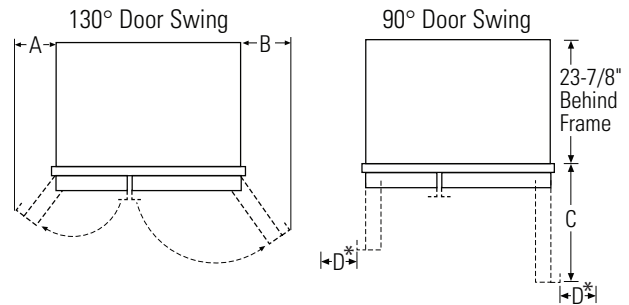

indoor refrigerator

Refrigerator

The new DCS by Fisher & Paykel built-in refrigerator delivers ample space and convenience in a beautiful package. The fridge offers 29.52 cu. ft. of space with multiple drawers to keep everything from fruits and vegetables to raw meat and dairy. Plus, in-the-door ice and water.

ADDITIONAL FEATURES:

- 18.65 cu. ft. refrigerator space
- 10.87 cu. ft. freezer space
- Sealed glass shelves
- Water filter conveniently placed in top grill
- Dual compressors

RF48SS

Refrigerator Dimensions:

Cutout Dimensions:

Side Panels:

Side panels (not supplied) must be used whenever the sides of the refrigerator will be exposed.

* Depending on installation height