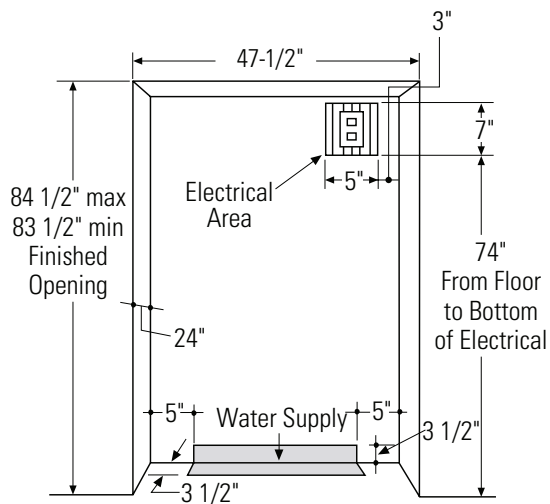

ADDITIONAL FEATURES:

- 18.65 cu. ft. refrigerator space
- 10.87 cu. ft. freezer space
- Sealed glass shelves
- Water filter conveniently placed in top grill
- Dual compressors

RF48SS

Refrigerator Dimensions:

Models	A	B	C	D*
48"	13-7/16"	18-9/16"	28"	4"

* Four inch (4") minimum clearance is required when door swing is adjusted to 90°. If the 90° door stop position is used, drawer access is maintained, but drawer removal is restricted.

Cutout Dimensions:

Side Panels:

Side panels (not supplied) must be used whenever the sides of the refrigerator will be exposed.

* Depending on installation height