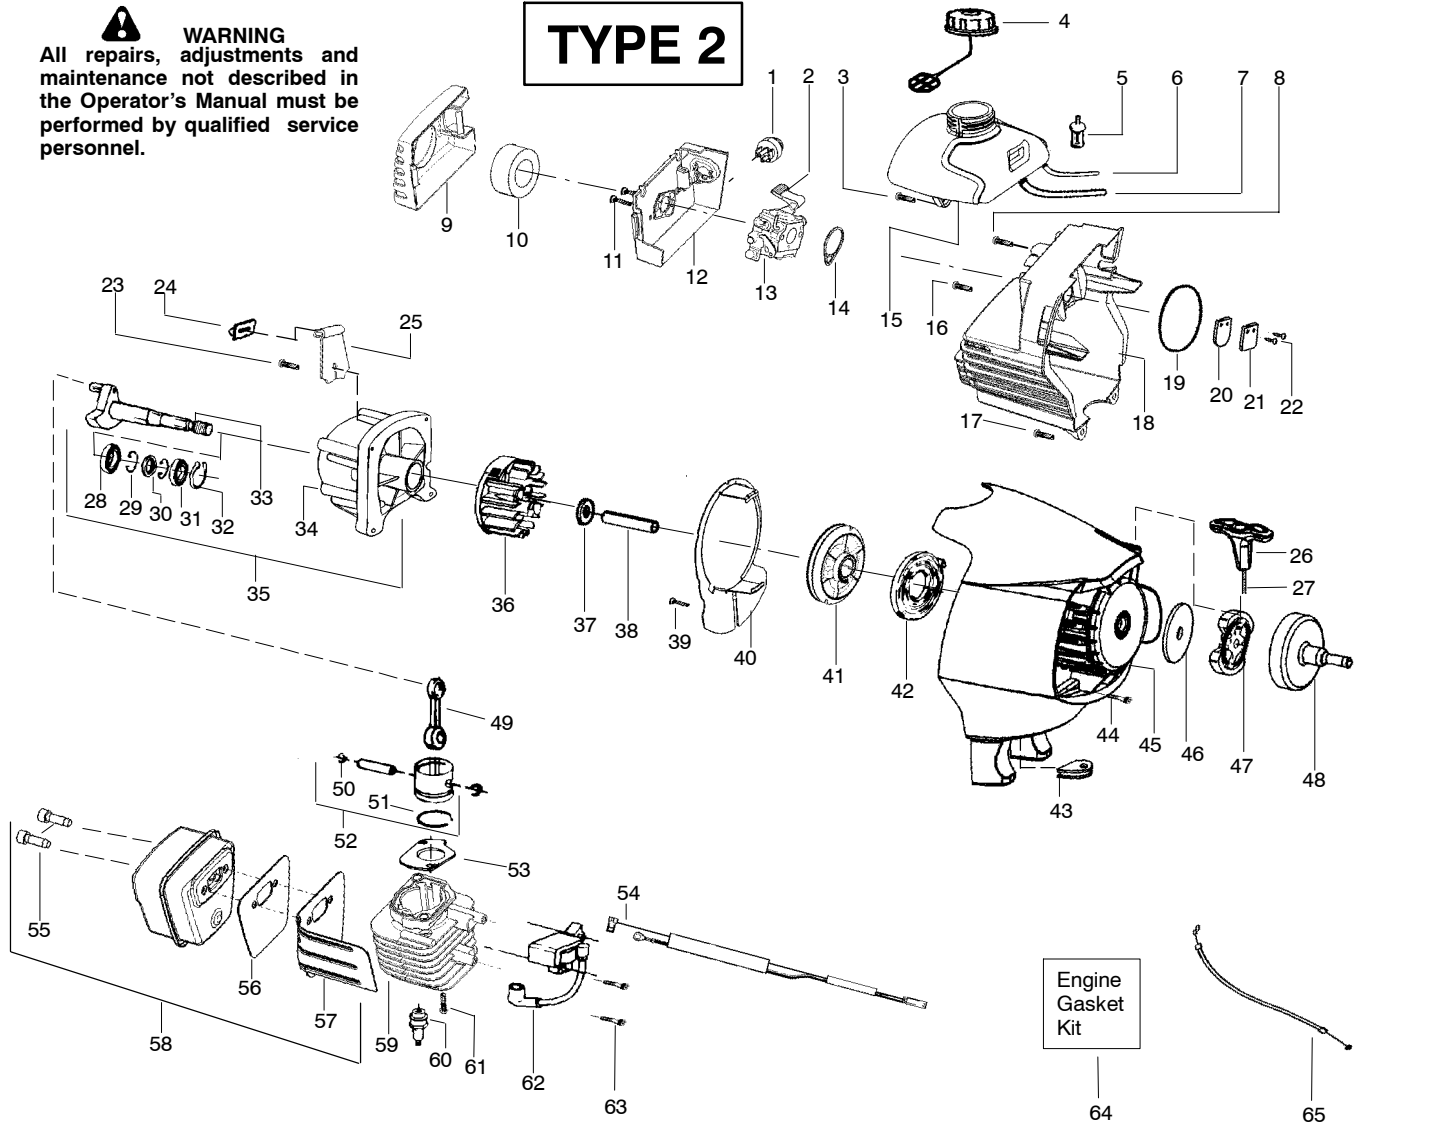

Note: Illustration may differ from actual model due to design changes

WARNING
All repairs, adjustments and maintenance not described in the Operator's Manual must be performed by qualified service personnel.

TYPE 2

Ref.	Part No.	Description	Ref.	Part No.	Description	Ref.	Part No.	Description
2.	530047721	Bulb-Purge	24	530055492	Isolator-Tank	47.	530055122	Assy-Clutch
2.	530071717	Kit-Choke Lever	25.	530054941	Ret.-Tank	48.	530150247	Assy-Drum/Adapter
3.	530015843	Screw-tank	26.	530054834	Handle-Starter	49.	530010960	Assy-Conn. Rod
4.	530049386	Cap-Fuel w/ret.	27.	545050409	Kit-Rope	50.	530015162	Ret.-Piston pin
5.	530095646	Assy-Fuel pickup	28.	545081601	Bearing-Inner	51.	530012595	Ring-Piston
6.	530071404	Kit-Fuel line	29.	530015787	Retainer	52.	530072000	Kit-Piston (Incl. 50,51)
7.	530069216	Kit-Fuel/Purge line	30.	530019158	Seal	53.	545030102	Gasket-Cylinder(kit)
8.	530015775	Screw	31.	530032102	Bearing-Outer	54.	530058846	Assy-Leadwire
9.	545000501	Cover-Air box	32.	530015789	Ret.-Crankshaft	55.	530016387	Bolt-Muffler 1/4"-20
10.	545082301	Filter-Air	33.	530028807	Assy-Crankshaft	56.	545030102	Gasket-Muffler (kit)
11.	530015849	Screw-Carb.	34.	545081901	Assy-Crankcase (Incl. 28,29,30,31)	57.	545033201	Shield
12.	545000601	Box-Air	35.	545006037	Assy-C'case/C'shaft (Incl. 32,33,34)	58.	545081871	Kit-Muffler (Incl. 55,56,57)
13.	545006017	Kit-Carb assy. (C1U-W32)	36.	530055524	Assy-Flywheel	59.	530012589	Cylinder
(Note: Repair kits are not available for this carburetor)			37.	530016030	Washer	60.	952030249	Plug-Spark (RCJ-6Y)
14.	545030102	Seal-Carb.(kit)	38.	530055620	Spacer	61.	530001624	Bolt-Cyl. 1/4"-20
15.	545075304	Assy-Fuel Tank	39.	530015775	Screw-Baffle	62.	530039234	Module-Ignition
16.	530015771	Screw-Crankcase	40.	545115201	Plate-Baffle	63.	530016357	Screw-Module
17.	530015952	Screw-Shroud	41.	545050408	Kit-Pulley	64.	545030102	Kit-Gasket/Seal (Incl. 14,19, 53,56)
18.	545000701	Assy-Rear Shroud	42.	545054901	Spring-Starter	65.	545026801	Assy-Throttle cable
19.	545030102	O-ring-Shroud (kit)	43.	530019182	Grommet			
20.	530027593	Valve-Reed	44.	530016386	Screw-F/hsg.			
21.	530029781	Stop-Reed	45.	530055248	Assy-Fan Housing			
22.	530016064	Screw-Reed stop	46.	530094189	Washer-Clutch			
23.	530015875	Screw-Retainer						

✓ = NEW PART NUMBER FOR THIS IPL

* = REFER TO THE SERVICE REFERENCE INDICATED FOR MORE INFORMATION. (LOCATED AT END OF IPL)