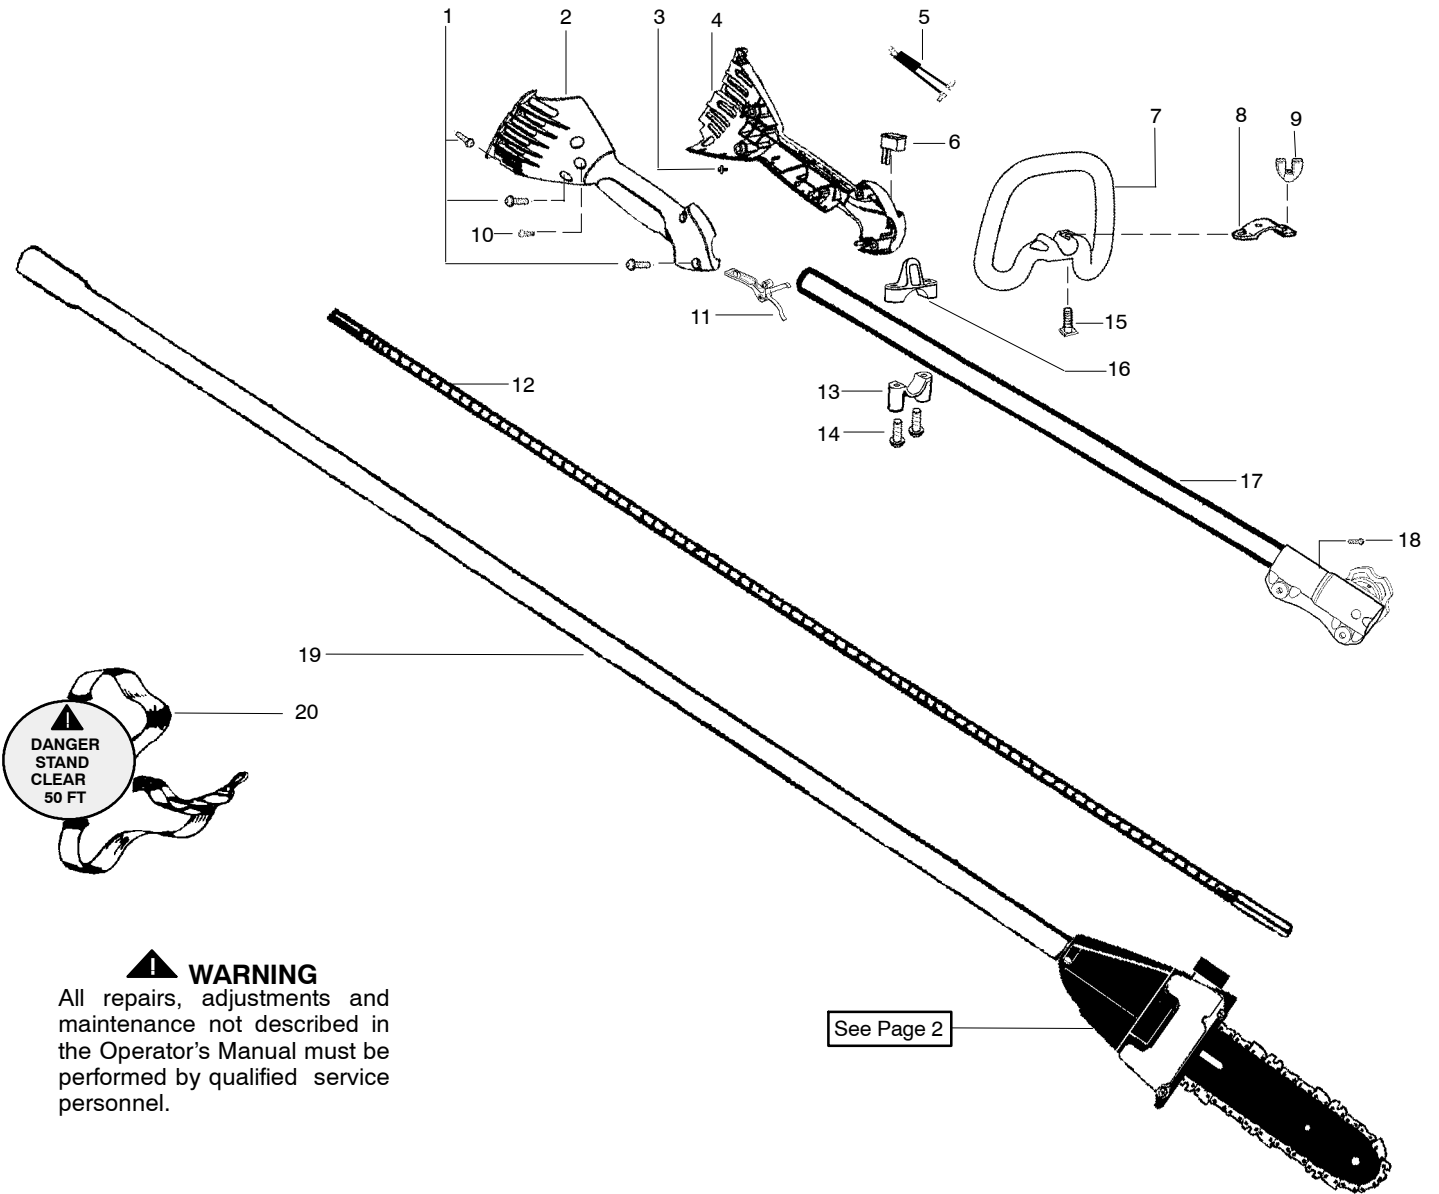

## TYPE 1,2

**⚠ WARNING**  
All repairs, adjustments and maintenance not described in the Operator's Manual must be performed by qualified service personnel.

Ref.	Part No.	Description	Ref.	Part No.	Description	Ref.	Part No.	Description
1.	530015886	Screw	11.	530058759	Trigger-Throttle			
2.	530057983	Hsg.-Throttle right	12.	530056570	Flex-Lower			Not Shown
3.	530016326	Screw-Cable Ret.	13.	530057987	Clamp-Lower			
4.	530057984	Hsg.-Throttle left	14.	530015940	Screw			
5.	530058843	Assy-Wire	15.	530015820	Bolt		545186747	Manual
6.	530069572	Kit-Switch	16.	530057986	Clamp-Upper		↙ 545003066	Decal-Warning
7.	530059101	Assy-Handle (Incl. 8,9,15)	17.	530071936	Kit-Upper Shaft		530150031	Att. - Hanger
8.	530059185	Clamp-Handle	18.	530016344	Screw		↙ 545167703	Decal-Upper Shaft
9.	530016152	Wingnut	19.	↙ 545008090	Assy-Driveshaft		530031159	Wrench-Hex(5/32)
10.	530015805	Screw-Align	20.	530094408	Assy-Shoulder Strap			

↙ = NEW PART NUMBER FOR THIS IPL

★ = REFER TO THE SERVICE REFERENCE INDICATED FOR MORE INFORMATION. (LOCATED AT END OF IPL)

## TYPE 3

**⚠ WARNING**

All repairs, adjustments and maintenance not described in the Operator's Manual must be performed by qualified service personnel.

See Page 2

Ref.	Part No.	Description	Ref.	Part No.	Description	Ref.	Part No.	Description
2.	530015886	Screw	11.	530058759	Trigger-Throttle			
2.	530057983	Hsg.-Throttle right	12.	530056570	Flex-Lower			Not Shown
3.	530016326	Screw-Cable Ret.	13.	530057987	Clamp-Lower			
4.	530057984	Hsg.-Throttle left	14.	530015940	Screw			
5.	530058843	Assy-Wire	15.	530015820	Bolt	✓	545177333	Manual
6. ✓	530071356	Kit-Switch	16.	530057986	Clamp-Upper	✓	545003066	Decal-Warning
7.	530059101	Assy-Handle	17.	530071936	Kit-Upper Shaft		530150031	Att. - Hanger
		(Incl. 8,9,15)	18.	530016344	Screw	✓	545167703	Decal-Upper Shaft
8.	530059185	Clamp-Handle	19. ✓	545008090	Assy-Driveshaft		530031159	Wrench-Hex(5/32)
9.	530016152	Wingnut	20.	530094408	Assy-Shoulder Strap			
10.	530015805	Screw-Align						