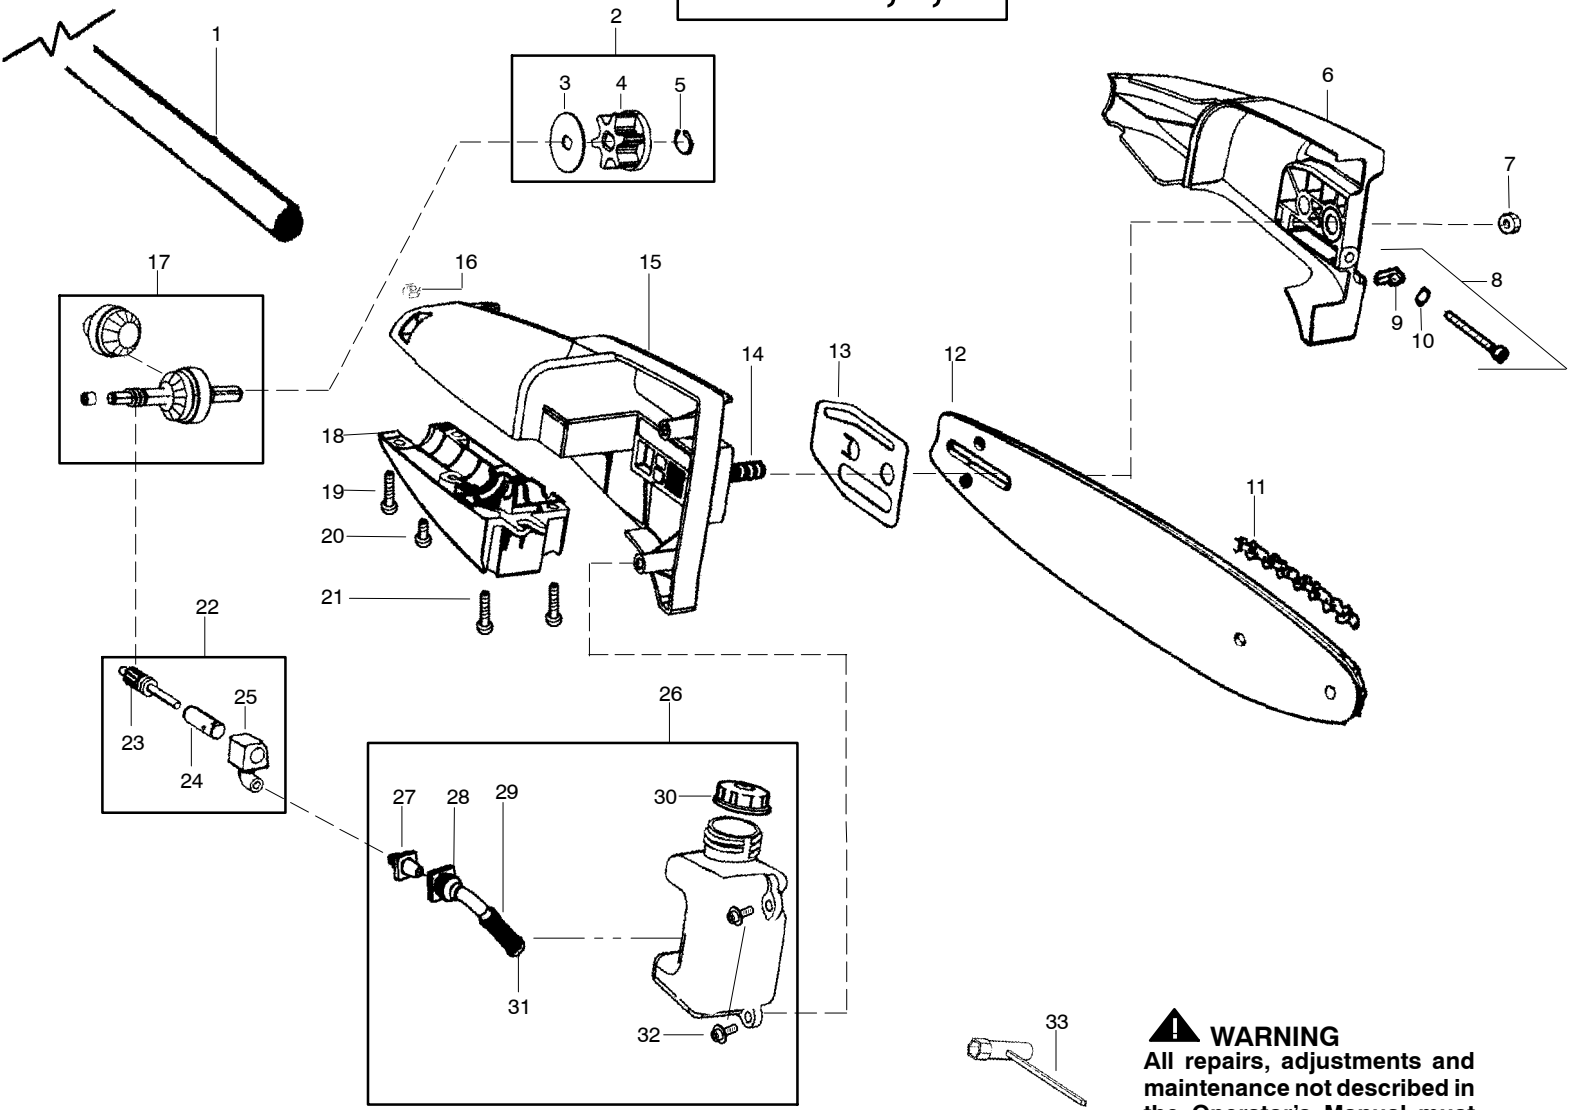

TYPE 1,2,3

⚠ WARNING
All repairs, adjustments and maintenance not described in the Operator's Manual must be performed by qualified service personnel.

Ref.	Part No.	Description	Ref.	Part No.	Description	Ref.	Part No.	Description
1.	545008090	Assy-Driveshaft	14.	530016133	Bolt-Bar	27.	530056524	Fitting-Oil Line
2.	530071647	Kit-Sprocket Assy. (incl. 3,4,5)	15.	530056513	Hsg.-Upper (incl. #14)	28.	530021160	Intake-Oil Line
3.	530056521	Washer	16.	530016284	Nut	29.	530037821	Filter-Oil
4.	530056520	Sprocket	17.	530071646	Kit-Gear Assy	30.	530053072	Cap-Oil
5.	530056563	Retainer-Sprocket	18.	530056514	Hsg.-Lower	31.	530030189	Plug-Oil Filter
6.	530057100	Assy-Bar Clamp (incl. #8)	19.	530016312	Screw	32.	530015843	Screw
7.	530015917	Nut-Bar Mounting	20.	530015805	Screw-Align	33.	530031163	Wrench-Bar
8.	530069611	Kit-Bar Adjust (incl. 9,10)	21.	530015886	Screw			
9.	530015826	Pin-Bar Adjust	22.	530071645	Kit-Oil Assy (incl. 23,24,25)			
10.	530038593	Retainer-Bar Adjust	23.	530053764	Assy-Gear Plunger			
11.	952051549	Accy.-Chain-8"	24.	530053765	Barrel			
12.	530044908	Bar-8"	25.	530056522	Block-Oil			
13.	530056523	Plate-Bar pad	26.	530056528	Assy-Oil Tank (incl. 27,28,29,30,31)			

✓ = NEW PART NUMBER FOR THIS IPL

★ = REFER TO THE SERVICE REFERENCE INDICATED FOR MORE INFORMATION. (LOCATED AT END OF IPL)