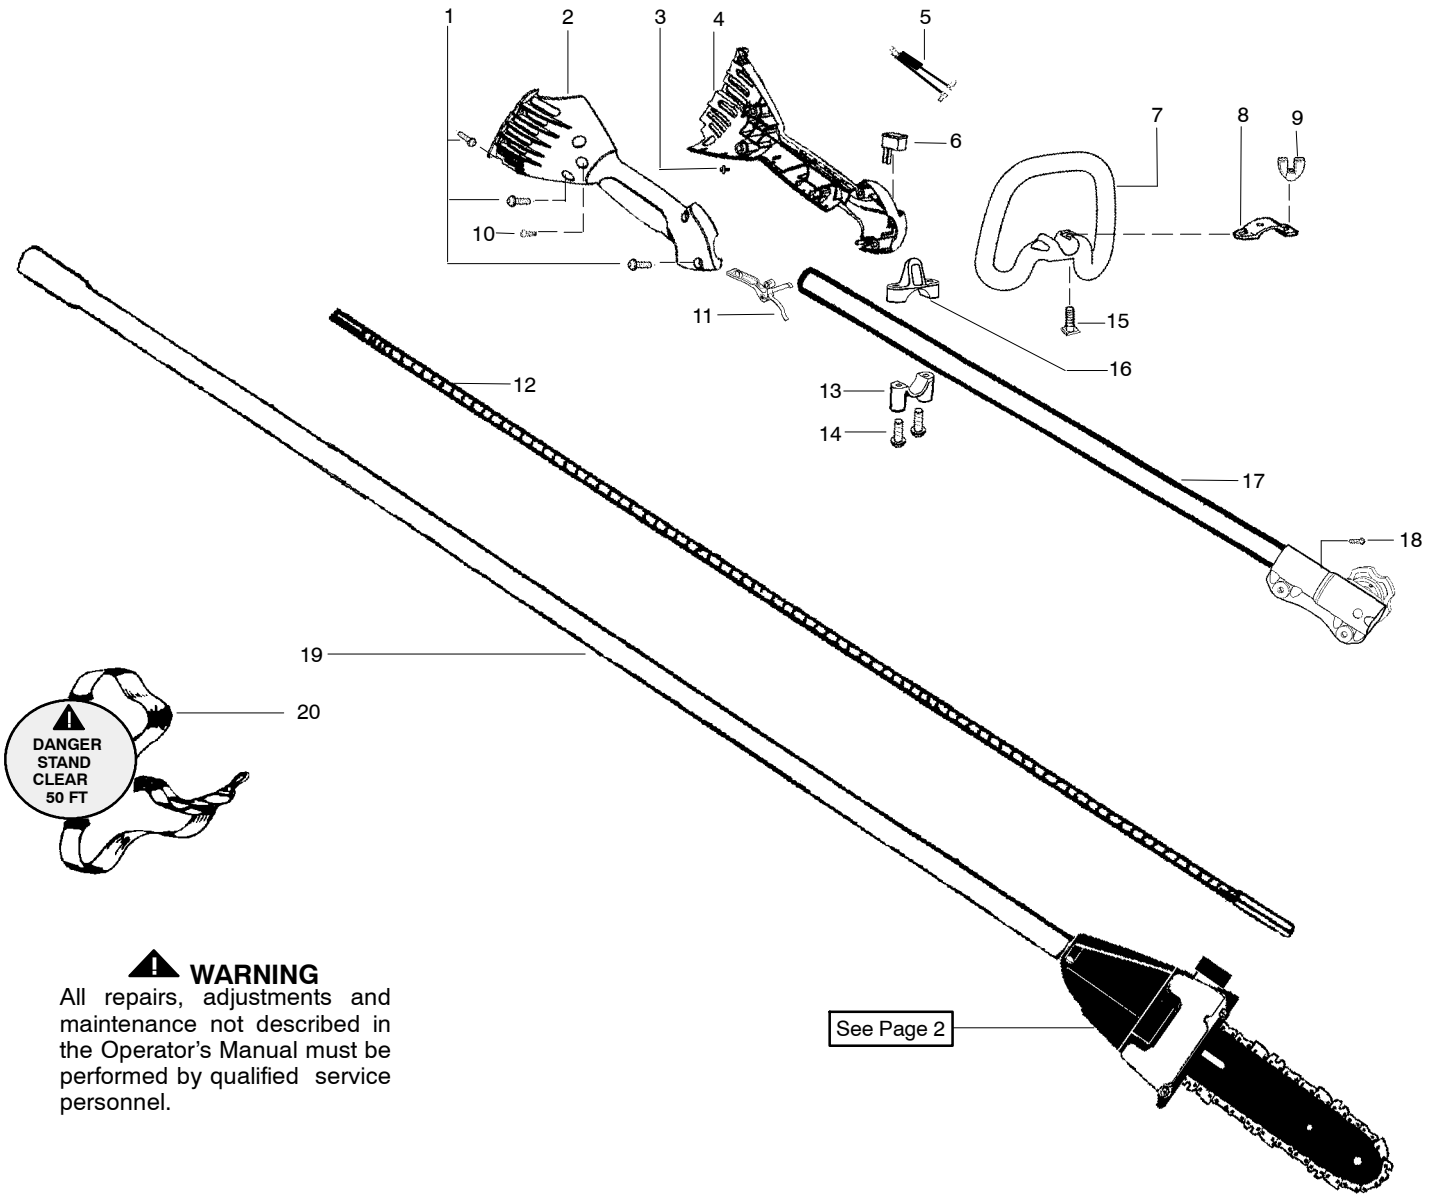

## TYPE 1,2

**⚠ WARNING**  
All repairs, adjustments and maintenance not described in the Operator's Manual must be performed by qualified service personnel.

Ref.	Part No.	Description	Ref.	Part No.	Description	Ref.	Part No.	Description
1.	530015886	Screw	11.	530058759	Trigger-Throttle			
2.	530057983	Hsg.-Throttle right	12.	530056570	Flex-Lower			Not Shown
3.	530016326	Screw-Cable Ret.	13.	530057987	Clamp-Lower			
4.	530057984	Hsg.-Throttle left	14.	530015940	Screw			
5.	530058843	Assy-Wire	15.	530015820	Bolt		545186747	Manual
6.	530069572	Kit-Switch	16.	530057986	Clamp-Upper		↙ 545003066	Decal-Warning
7.	530059101	Assy-Handle (Incl. 8,9,15)	17.	530071936	Kit-Upper Shaft		530150031	Att. - Hanger
8.	530059185	Clamp-Handle	18.	530016344	Screw		↙ 545167703	Decal-Upper Shaft
9.	530016152	Wingnut	19.	↙ 545008090	Assy-Driveshaft		530031159	Wrench-Hex(5/32)
10.	530015805	Screw-Align	20.	530094408	Assy-Shoulder Strap			

↙ = NEW PART NUMBER FOR THIS IPL

★ = REFER TO THE SERVICE REFERENCE INDICATED FOR MORE INFORMATION. (LOCATED AT END OF IPL)

## TYPE 3

**⚠ WARNING**

All repairs, adjustments and maintenance not described in the Operator's Manual must be performed by qualified service personnel.

See Page 2

Ref.	Part No.	Description	Ref.	Part No.	Description	Ref.	Part No.	Description
2.	530015886	Screw	11.	530058759	Trigger-Throttle			
2.	530057983	Hsg.-Throttle right	12.	530056570	Flex-Lower			Not Shown
3.	530016326	Screw-Cable Ret.	13.	530057987	Clamp-Lower			
4.	530057984	Hsg.-Throttle left	14.	530015940	Screw			
5.	530058843	Assy-Wire	15.	530015820	Bolt	✓	545177333	Manual
6. ✓	530071356	Kit-Switch	16.	530057986	Clamp-Upper	✓	545003066	Decal-Warning
7.	530059101	Assy-Handle	17.	530071936	Kit-Upper Shaft		530150031	Att. - Hanger
		(Incl. 8,9,15)	18.	530016344	Screw	✓	545167703	Decal-Upper Shaft
8.	530059185	Clamp-Handle	19. ✓	545008090	Assy-Driveshaft		530031159	Wrench-Hex(5/32)
9.	530016152	Wingnut	20.	530094408	Assy-Shoulder Strap			
10.	530015805	Screw-Align						