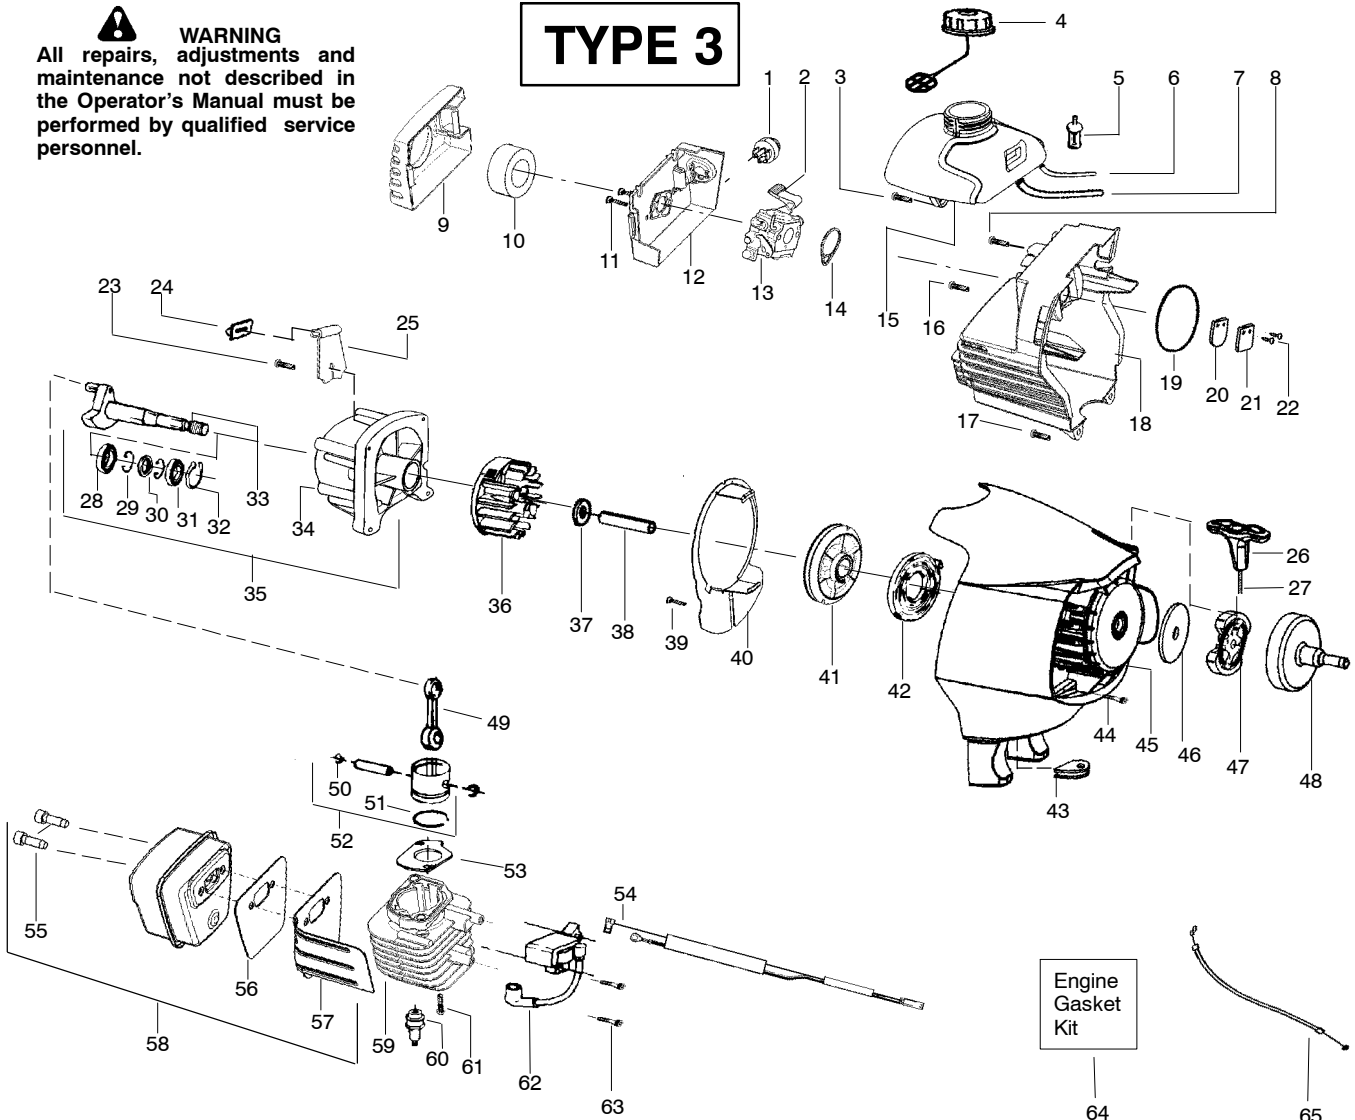

Note: Illustration may differ from actual model due to design changes

WARNING
All repairs, adjustments and maintenance not described in the Operator's Manual must be performed by qualified service personnel.

TYPE 3

Engine Gasket Kit

Ref.	Part No.	Description	Ref.	Part No.	Description	Ref.	Part No.	Description
3.	530047721	Bulb-Purge	24	530055492	Isolator-Tank	47.	530055122	Assy-Clutch
2.	530071717	Kit-Choke Lever	25.	530054941	Ret. - Tank	48.	530150247	Assy-Drum/Adapter
3.	530015843	Screw-tank	26.	530054834	Handle-Starter	49.	530010960	Assy-Conn. Rod
4.	530049386	Cap-Fuel w/ret.	27.	545050409	Kit-Rope	50.	530015162	Ret.-Piston pin
5.	530095646	Assy-Fuel pickup	28.	545081601	Bearing-Inner	51.	530012595	Ring-Piston
6.	530071404	Kit-Fuel line	29.	530015787	Retainer	52.	530072000	Kit-Piston
7.	530069216	Kit-Fuel/Purge line	30.	530019158	Seal			(Incl. 50,51)
8.	530015775	Screw	31.	530032102	Bearing-Outer	53.	545030102	Gasket-Cylinder(kit)
9.	545000501	Cover-Air box	32.	530015789	Ret.-Crankshaft	54.	530058846	Assy-Leadwire
10.	545082301	Filter-Air	33.	530028807	Assy-Crankshaft	55.	530016387	Bolt-Muffler 1/4"-20
11.	530015849	Screw-Carb.	34.	545081901	Assy-Crankcase (Incl. 28,29,30,31)	56.	545030102	Gasket-Muffler (kit)
12.	545000601	Box-Air	35.	545006037	Assy-C'case/C'shaft (Incl. 32,33,34)	57.	530016357	Shield
13.	545006017	Kit-Carb assy. (C1U-W32)				58.	545081871	Kit-Muffler (Incl. 55,56,57)
(Note: Repair kits are not available for this carburetor)			36.	530055524	Assy-Flywheel	59.	530012589	Cylinder
14.	545030102	Seal-Carb.(kit)	37.	530016463	Washer	60.	952030249	Plug-Spark(RCJ-6Y)
15.	545075304	Assy-Fuel Tank	38.	530055620	Spacer	61.	530001624	Bolt-Cyl. 1/4"-20
16.	530015771	Screw-Crankcase	39.	530015775	Screw-Baffle	62.	530039229	Module-Ignition
17.	530015952	Screw-Shroud	40.	545115201	Plate-Baffle	63.	530016357	Screw-Module
18.	545000701	Assy-Rear Shroud	41.	545050408	Kit-Pulley	64.	545030102	Kit-Gasket/Seal (Incl. 14,19, 53,56)
19.	545030102	O-ring-Shroud (kit)	42.	545054901	Spring-Starter	65.	545026801	Assy-Throttle cable
20.	530027593	Valve-Reed	43.	530019182	Grommet			
21.	530029781	Stop-Reed	44.	530016386	Screw-F/hsg.			
22.	530016064	Screw-Reed stop	45.	530055248	Assy-Fan Housing			
23.	530015875	Screw-Retainer	46.	530094189	Washer-Clutch			

✓ = NEW PART NUMBER FOR THIS IPL

* = REFER TO THE SERVICE REFERENCE INDICATED FOR MORE INFORMATION. (LOCATED AT END OF IPL)