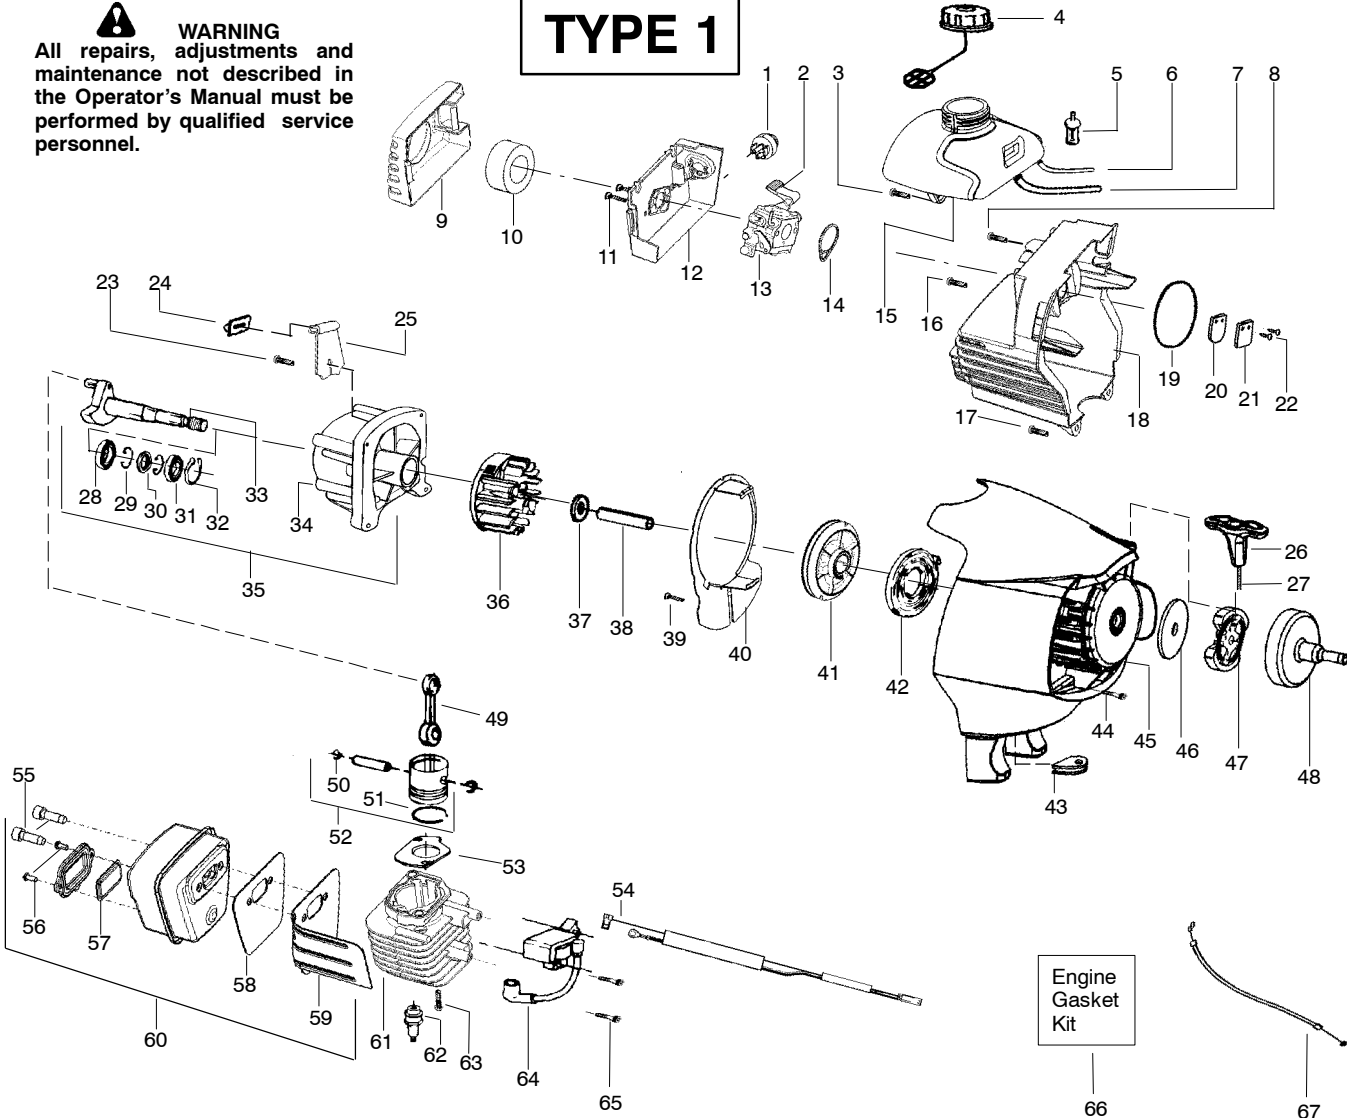

Note: Illustration may differ from actual model due to design changes

WARNING
All repairs, adjustments and maintenance not described in the Operator's Manual must be performed by qualified service personnel.

TYPE 1

Ref.	Part No.	Description	Ref.	Part No.	Description	Ref.	Part No.	Description
1.	530047721	Bulb-Purge	24.	530055492	Isolator-Tank	47.	530055122	Assy-Clutch
2.	530071717	Kit-Choke Lever	25.	530054941	Ret.-Tank	48.	530150247	Assy-Drum/Adapter
3.	530015843	Screw-tank	26.	530054834	Handle-Starter	49.	530010960	Assy-Conn. Rod
4.	530049386	Cap-Fuel w/ret.	27.	545050410	Kit-Rope	50.	530015162	Ret.-Piston pin
5.	530095646	Assy-Fuel pickup	28.	545081601	Bearing-Inner	51.	530012595	Ring-Piston
6.	530071404	Kit-Fuel line	29.	530015787	Retainer	52.	530072000	Kit-Piston
7.	530069216	Kit-Fuel/Purge line	30.	530019158	Seal			(Incl. 50,51)
8.	530015775	Screw	31.	530032102	Bearing-Outer	53.	545030102	Gasket-Cylinder(kit)
9.	545000501	Cover-Air box	32.	530015789	Ret.-Crankshaft	54.	530058846	Assy-Leadwire
10.	545082301	Filter-Air	33.	530028807	Assy-Crankshaft	55.	530016387	Bolt-Muffler 1/4"-20
11.	530015849	Screw-Carb.	34.	545081901	Assy-Crankcase	56.	530015241	Screw
12.	545000601	Box-Air	35.	545006037	Assy-C'case/C'shaft	57.	545030502	Kit-Spark Arrestor
13.	545006017	Kit-Carb assy. (C1U-W32)			(Incl. 28,29,30,31)	58.	545030102	Gasket-Muffler (kit)
(Note: Repair kits are not available for this carburetor)			36.	530055524	Assy-Flywheel	59.	545033201	Shield
14.	545030102	Seal-Carb.(kit)	37.	530016030	Washer	60.	545006016	Kit-Muffler
15.	545075304	Assy-Fuel Tank	38.	530055620	Spacer			(Incl. 55,56,57,58,59)
16.	530015771	Screw-Crankcase	39.	530015775	Screw-Baffle	61.	530012589	Cylinder
17.	530015952	Screw-Shroud	40.	530054939	Plate-Baffle	62.	952030249	Plug-Spark(RCJ-6Y)
18.	545000701	Assy-Rear Shroud	41.	545050408	Kit-Pulley	63.	530001624	Bolt-Cyl. 1/4"-20
19.	545030102	O-ring-Shroud (kit)	42.	545054901	Spring-Starter	64.	530039234	Module-Ignition
20.	530027593	Valve-Reed	43.	530019182	Grommet	65.	530016357	Screw-Module
21.	530029781	Stop-Reed	44.	530015810	Screw-F/hsg.	66.	545030102	Kit-Gasket/Seal
22.	530016064	Screw-Reed stop	45.	530055248	Assy-Fan Housing			(Incl. 14,19, 53,58)
23.	530015875	Screw-Retainer	46.	530094189	Washer-Clutch	67.	530058962	Assy-Throttle cable

✓ = NEW PART NUMBER FOR THIS IPL

* = REFER TO THE SERVICE REFERENCE INDICATED FOR MORE INFORMATION. (LOCATED AT END OF IPL)