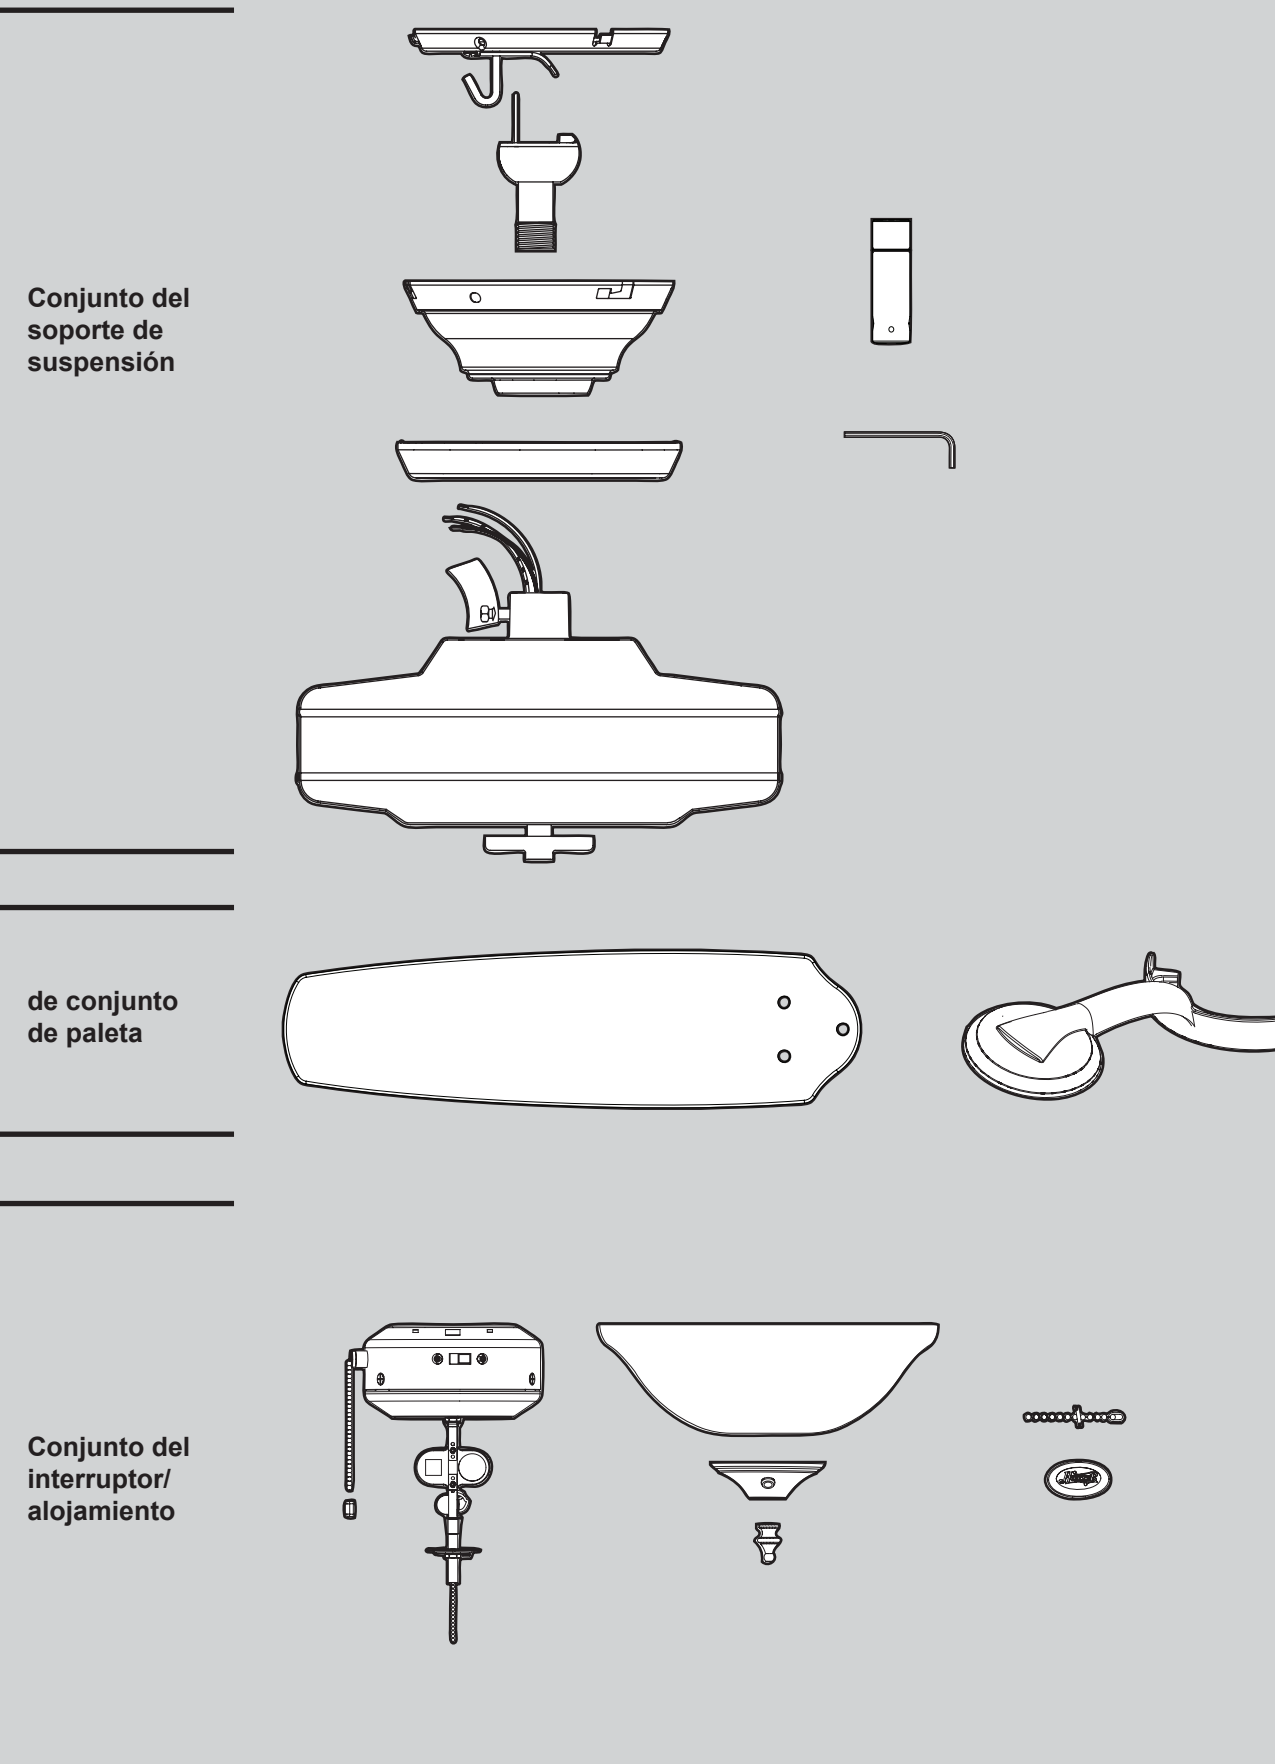

Piezas del ventilador

(no dibujadas a escala)

Conjunto del soporte de suspensión

de conjunto de paleta

Conjunto del interruptor/ alojamiento