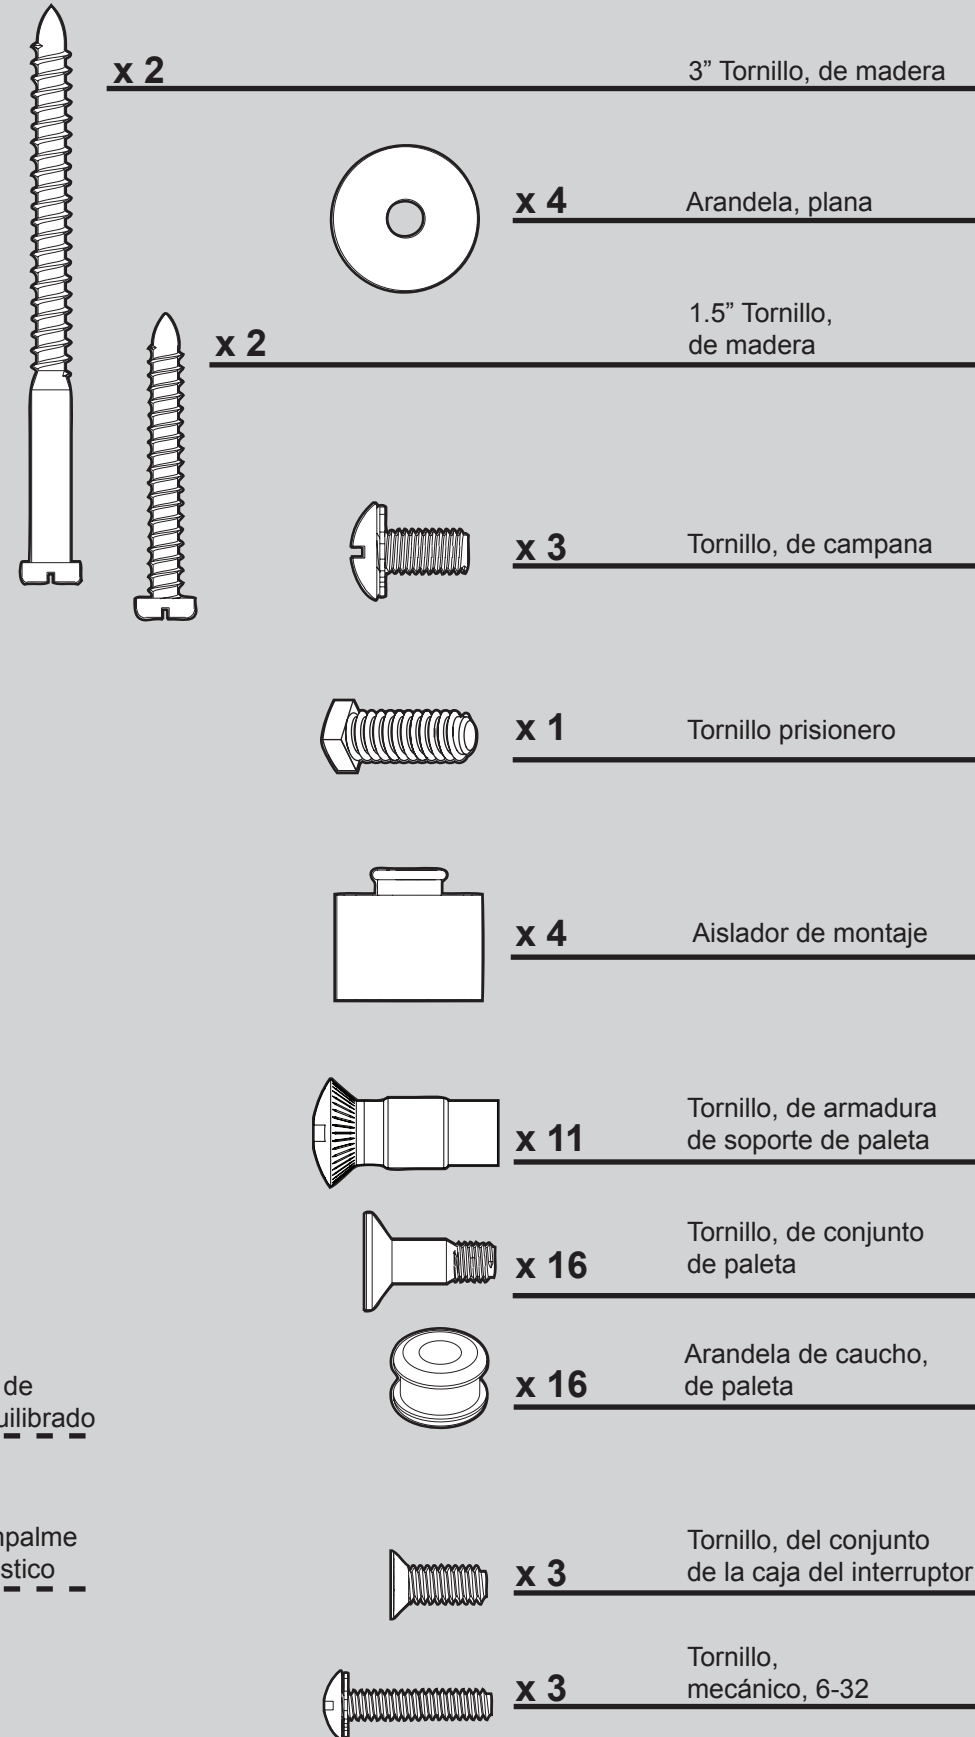

# Hardware

(Drawn to Scale)

-  **x 2** 3" Wood Screw
-  **x 4** Flat Washer
-  **x 2** 1.5" Wood Screw
-  **x 3** Canopy Screw
-  **x 1** Setscrew
-  **x 4** Mounting Isolator
-  **x 11** Screw, Blade Iron Armature
-  **x 16** Screw, Blade Assembly
-  **x 16** Blade Grommet
-  **x 3** Screw, Switch Housing Assembly
-  **x 3** Screw, Machine, 6-32

# PARTS GUIDE

SINCE 1886

Using this Parts Guide, make sure all parts are included in the box. If parts are missing, DO NOT RETURN

THIS ITEM TO THE STORE, call 888-830-1326 for assistance.

THIS PARTS GUIDE IS FOR REFERENCE ONLY.

REFER TO THE INSTALLATION MANUAL FOR FULL ASSEMBLY INSTRUCTIONS.

Parts List		Model #	23902
		Asm. Dwg. #	97886-01
		Finish	New Bronze
Item Name	Qty	Part #	
<b>* Hanging System Kit</b>			
Ceiling Plate			
Canopy			
Canopy Trim Ring			
Hanger Ball / Downrod Assembly			
Setscrew			
Canopy Screw			
Wood Screw			
Flat Washer			
Mounting Isolator			
Switch/Housing Assembly	1		98384-30
Extension Pipe / 12" Downrod	1		74228-09
Blade Iron Set	1		97950-05
Blade Set	1		76697-26
Screw, Blade Iron Armature	11		65973-01
<b>Hardware Kit</b>			
Blade Grommet			
Blade Assembly Screw			
Screw, Machine, 6-32			
Wire Connector			
Screw, Switch Housing Assembly			
Balancing Kit	1		07570-01
Light Kit Assembly	1		98378-01
Pull Chain Pendant	2		74393-08
Pull Chain	2		63756-04
Allen Wrench	1		64801-01
Cap, Finial	1		64349-02
Finial	1		74758-01
Globe/Shade	1		88288-01

## Materiales

(no dibujados a escala)