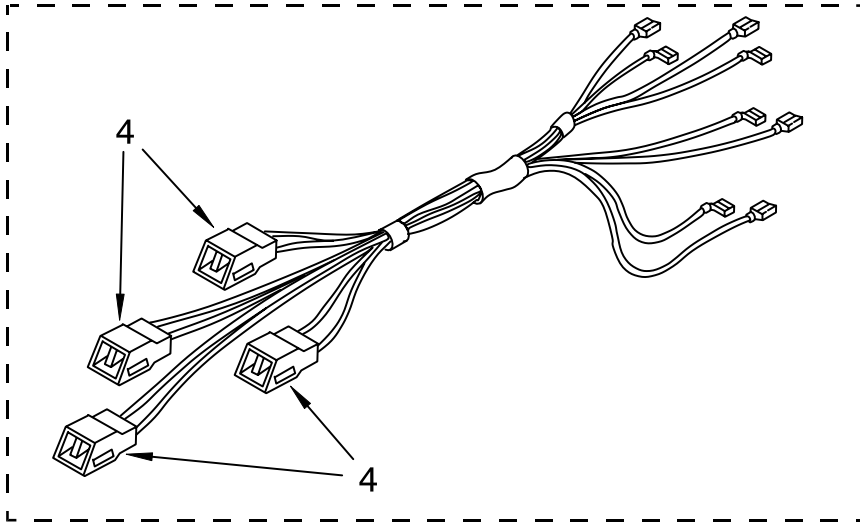

WIRING HARNESS PARTS

For Model: TER20W0DW0
(White)

Illus. No.	Part No.	DESCRIPTION
1	3149881	Harness, Wire (Surface Units)
2	3190492	Harness, Wire (Oven)
3	3169449	Clip, Snap-In
4	330031	Receptacle