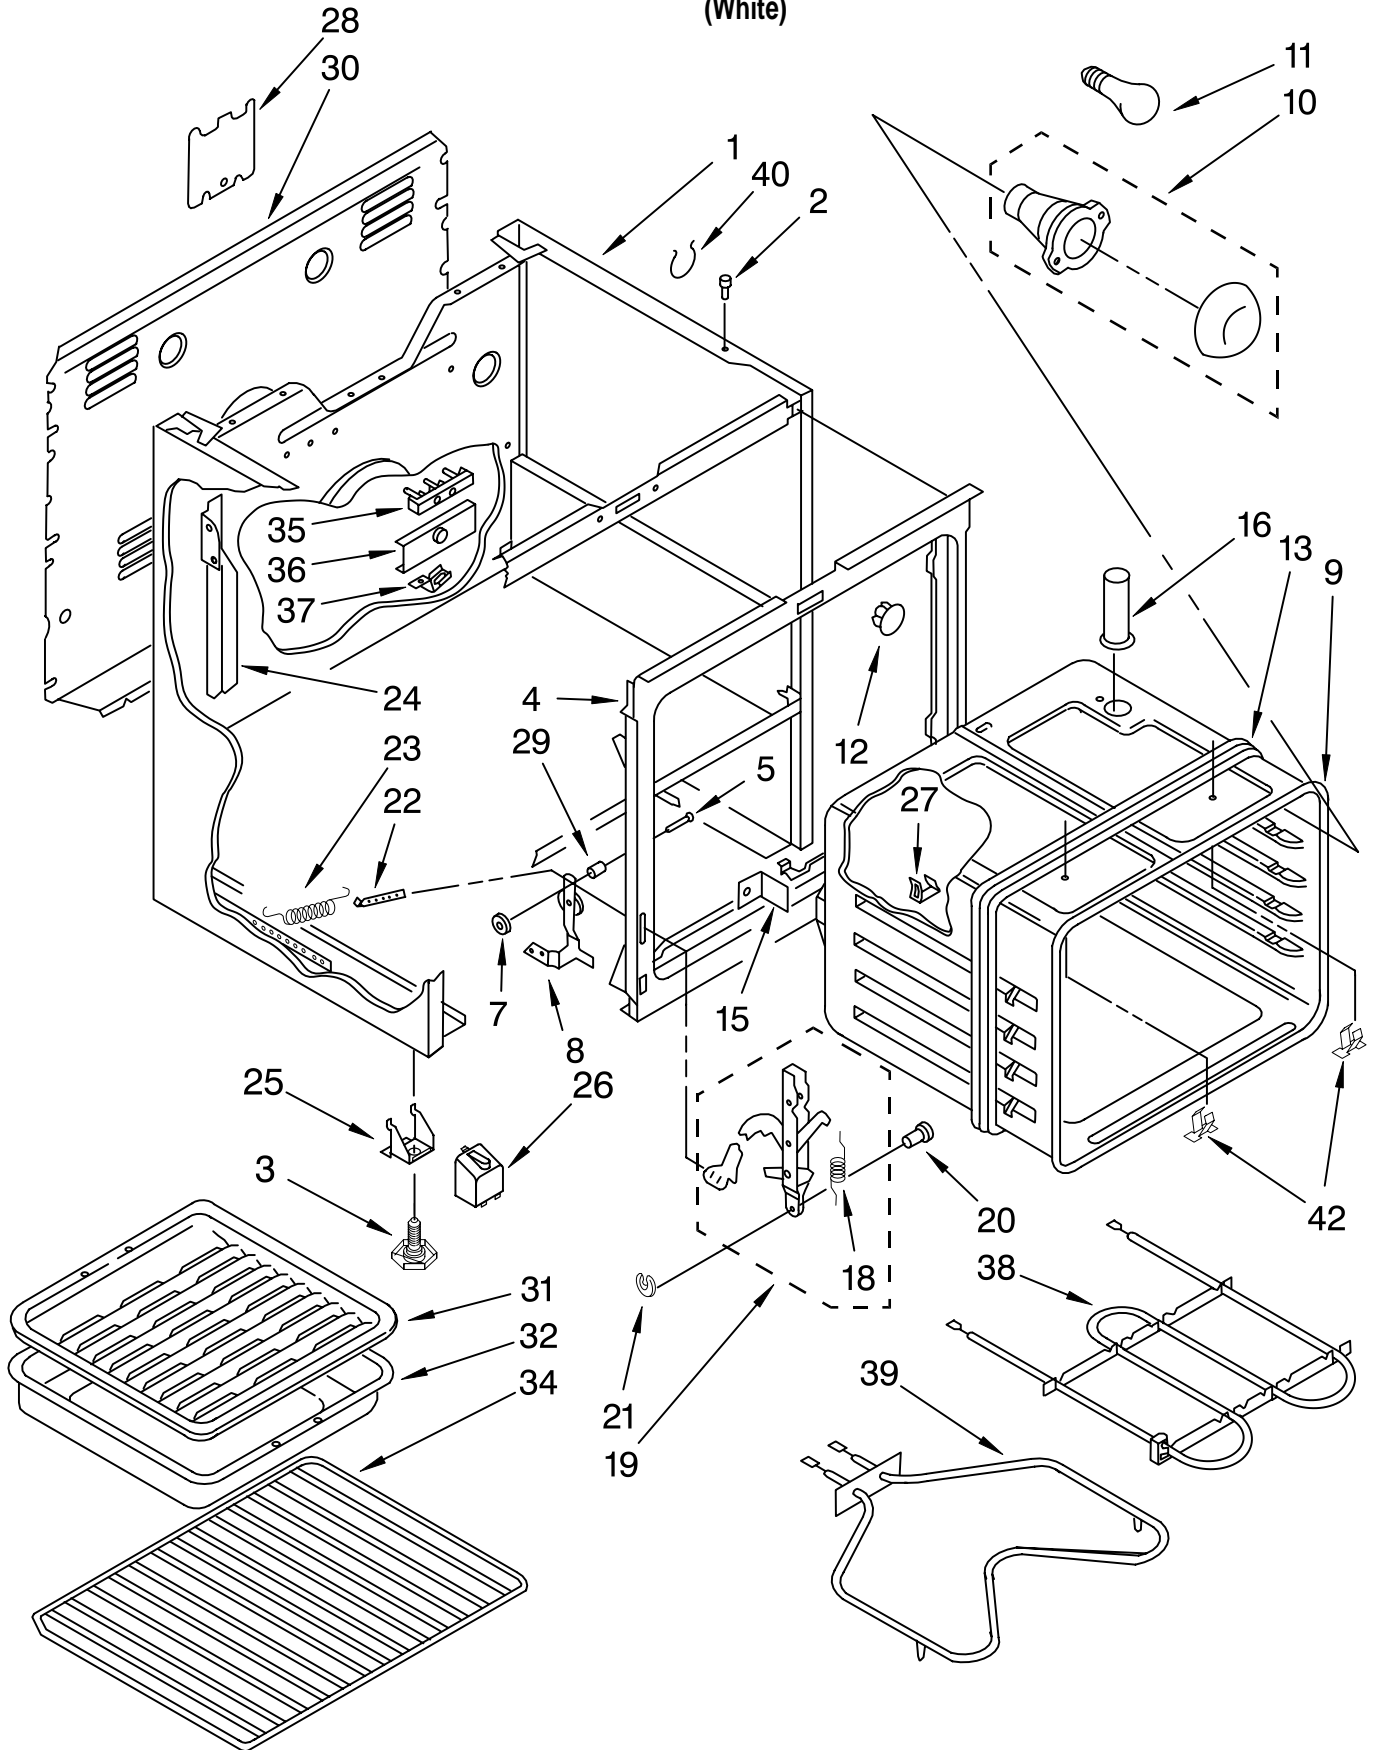

OVEN PARTS

For Model: TER20W0DW0
(White)

FOR ORDERING INFORMATION REFER TO PARTS PRICE LIST

OVEN PARTS

For Model: TER20W0DW0
(White)

Illus. No.	Part No.	DESCRIPTION

NOTE: The screws and nuts required to attach a part are listed immediately following that part.

1		Main Chassis
	330086	White
2	238614	Bumper, Cooktop (2)
3	3169499	Leg Leveling (4)
4	3176714	Frame, Front
	3150537	Screw
5	307985	Pin, Hinge (2)
7	308306	Pushnut (2)
8	3176710	Hinge, R.H.
	3176711	Hinge, L.H.
	343641	Screw, 10-16 x 1/2 (4)
9	3176612	Oven (30" Conv.)
10	3150505	Socket Assembly
11	311255	Bulb, Oven Light

Illus. No.	Part No.	DESCRIPTION

12	308535	Plug, Button
13	3169283	Seal, Heat
15	311220	Bracket, Oven Mounting
	343641	Screw, 10-16 x 1/2 (4)
16	3169143	Vent, Oven
	307748	Screw, 10A x 1/2 (2)
18	308207	Spring, Stop
19	3176708	Channel, Arm (2)
20	307986	Hinge Pin (2)
21	307594	Ring, Retainer (2)
22	308127	Spring, Door (2)
23	308125	Anchor, Spring (2)
24		Support, Channel
	313196	L.H.
	313197	R.H.
	343641	Screw
25	3169418	Support, Foot (2)
	343641	Screw (2)
26	3169448	Cover, Foot (2)
27	313382	Clip, Bulb (2)

Illus. No.	Part No.	DESCRIPTION

28	307972	Plate, Service
	343641	Screw (2)
29	309111	Snubber, Door (2)
30	3148975	Cover, Rear
	343641	Screw (8)
31	3147563	Grid, Broiler
32	3169076	Pan, Broiler
34	308173	Oven Rack (2)
35	258076	Block, Terminal
	98884	Screw (2)
	112432	Nut (2)
36	3150190	Bracket, Service
	343641	Screw (2)
37	308498	Ground Strap
	690989	Screw
	313660	Clip
38	660579	Element, Broil
	3150532	Screw, 10-32 x 7/16 (2)
39	661170	Element, Bake
	3150532	Screw, 10-32 x 7/16 (2)
40	313438	Clip, Harness
42	3169107	Plug Button(2)

Following Parts Not Illustrated

309961	Insulation, Oven Wrap
814091	Anti-Tip Kit (Floor Mount)