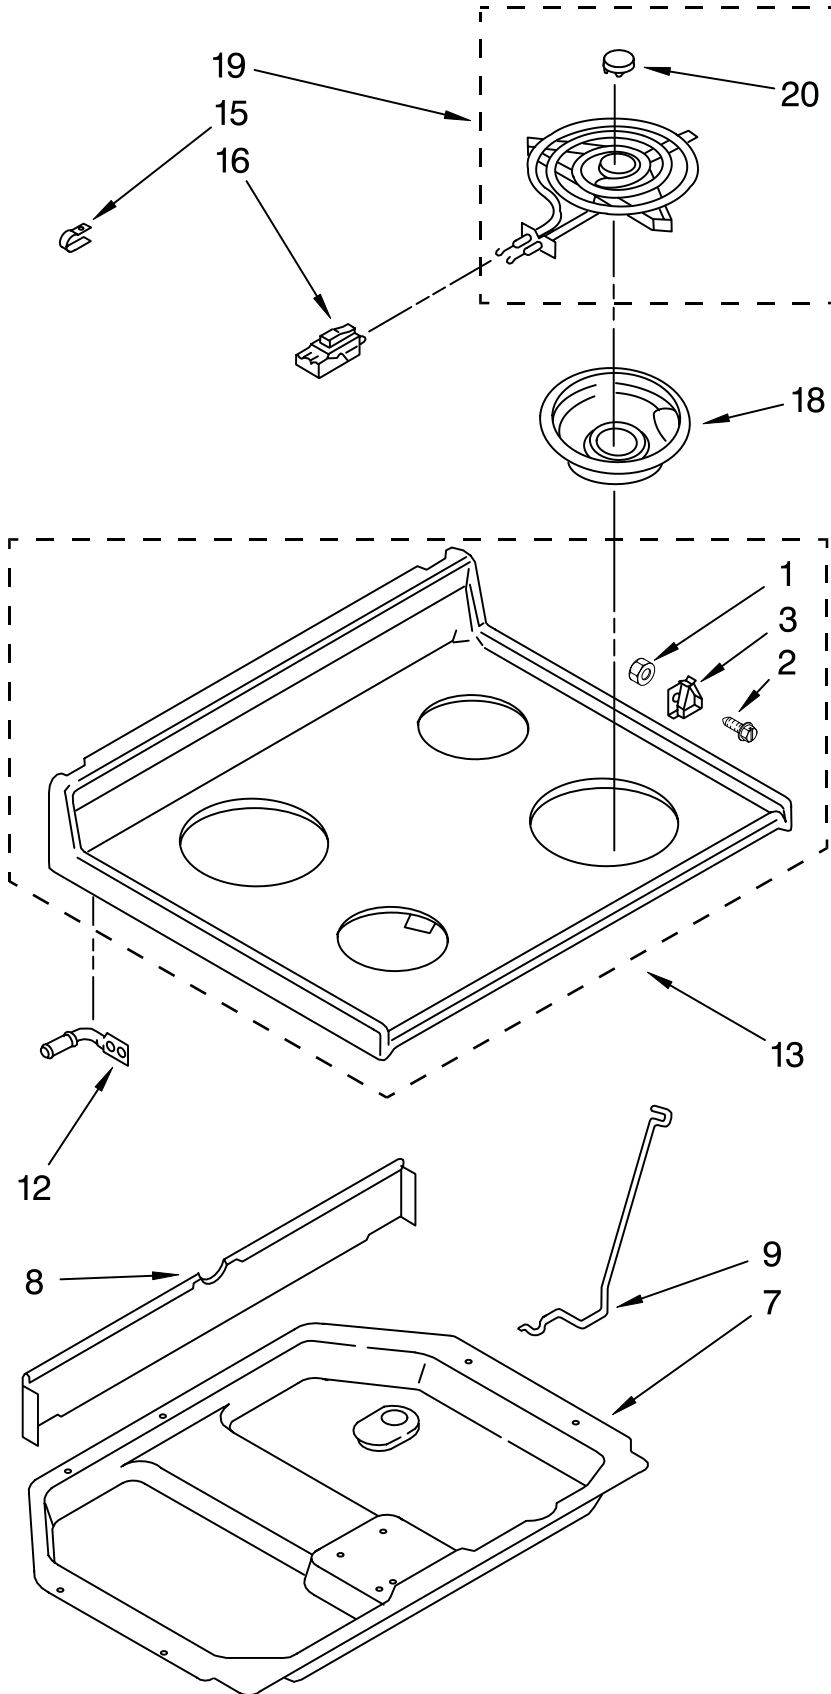

COOKTOP PARTS

For Model: TER20W0DW0
(White)

30" ELECTRIC
FREESTANDING
CONVENTIONAL
RANGE

Illus. No.	Part No.	DESCRIPTION
------------	----------	-------------

NOTE: The screws and nuts required to attach a part are listed immediately following that part.

1	814103	Nut (4)
2	487887	Screw, 3-48 x 1/4 (4)
3	3148790	Clip, Hold Down (4)
7	3169186	Box, Burner
	309112	Screw, 10A x 3/8 (4)
8	307973	Shield, Wiring
	343641	Screw, 10-16 x 1/2 (4)
9	3148659	Rod, Cooktop (2)
12	3169384	Pin, Cooktop (2)
	343641	Screw, 10-16 x 1/2 (4)
13	3170981	Cooktop White
	690989	Screw, 10-32 x 1/2
15	308605	Strain Relief
	343641	Screw, 10-16 x 1/2
16	312606	Clip, Mtg. Receptacle (4)
	313808	Screw, 6-32 x 9/32 (4)
18	3150246	Pan, Reflector 6" Element (2)
	3150247	8" Element (2)
19		Unit, Surface
	660528	6" L.F. & R.R.
	660530	8" R.F. & L.R. (Includes Illus. 20)
20	309195	Medallion (4)

FOR ORDERING INFORMATION REFER TO PARTS PRICE LIST

CONTROL PANEL PARTS

For Model: TER20W0DW0
(White)

Illus. No.	Part No.	DESCRIPTION
NOTE: The screws and nuts required to attach a part are listed immediately following that part.		
1	3187671	End Trim R.H.
	3187672	End Trim L.H.
	343641	Screw, 10-16 x 1/2 (4)
2	3150441	End Cap R.H.
	3150442	End Cap L.H.
	254225	Screw, 8BT x 1/4 (4)
4	3169525	Sleeve, Adaptor
10	3169298	Timer, Clock
	246132	Screw, 8A x 3/8 (2)

Illus. No.	Part No.	DESCRIPTION
11	309822	Motor, Timer
12	3148852	Glass, Timer
13	313608	Shield (2)
	246132	Screw, #8 x 3/8 (2)
15	3169196	Panel, Control
	690989	Screw, 10-32 x 1/2
17		Switch, Infinite
	3148951	6" Element (2)
	3148953	8" Element (2)
	308119	Screw, 8-32 x 1/4 (8)
18	3150430	Switch, Selector
	308119	Screw, 8-32 x 1/4 (2)