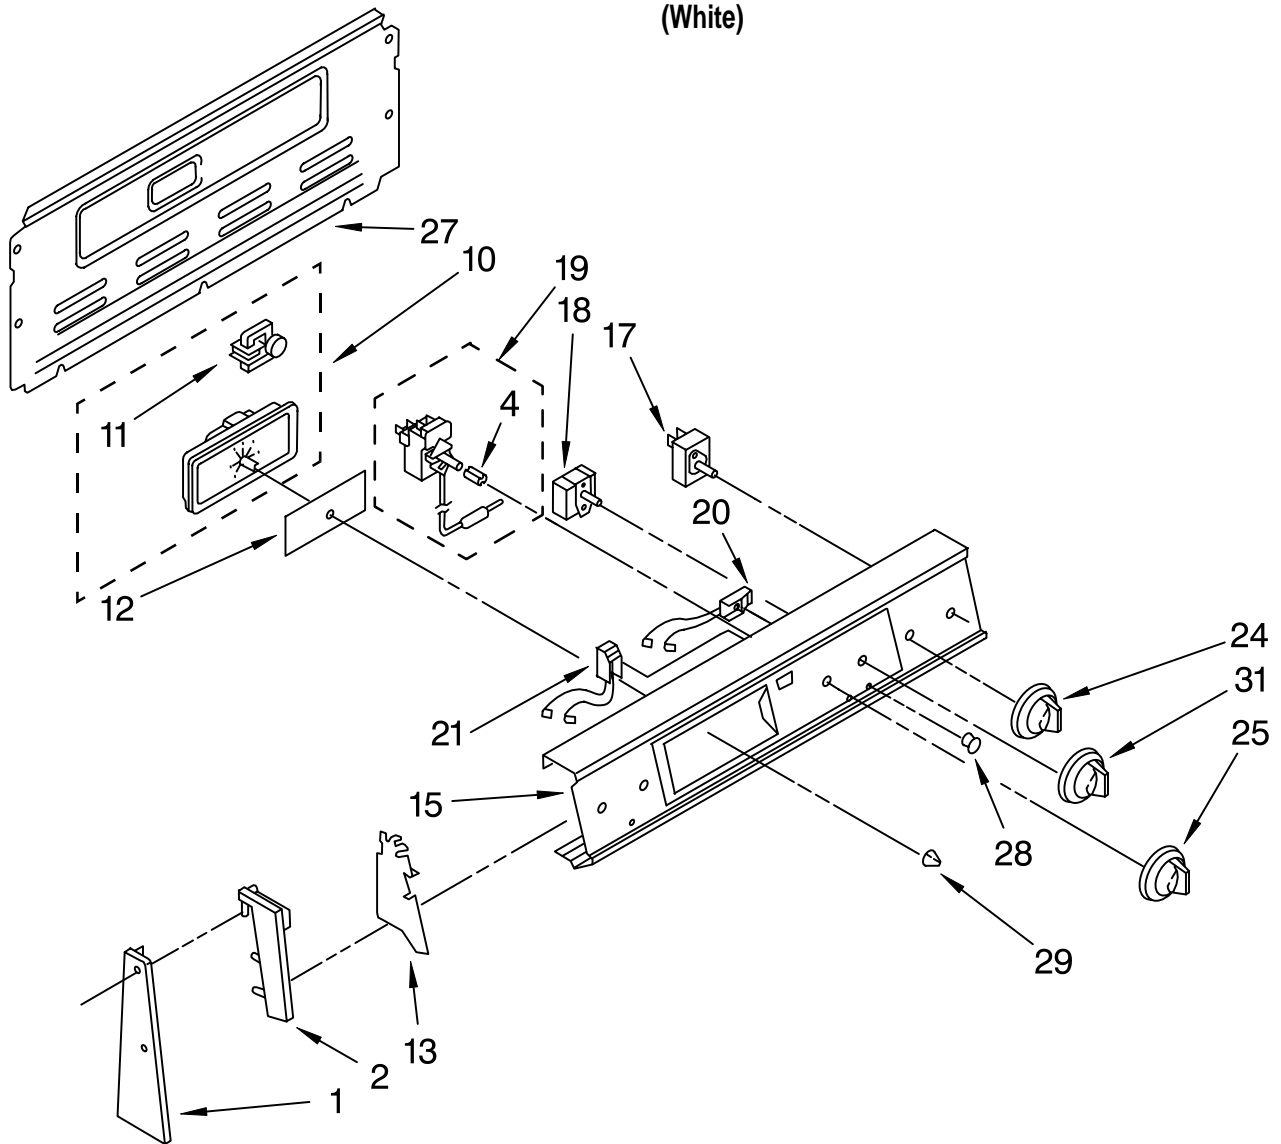

COOKTOP PARTS

For Model: TER20W0DW0
(White)

30" ELECTRIC
FREESTANDING
CONVENTIONAL
RANGE

Illus. No.	Part No.	DESCRIPTION
------------	----------	-------------

NOTE: The screws and nuts required to attach a part are listed immediately following that part.

1	814103	Nut (4)
2	487887	Screw, 3-48 x 1/4 (4)
3	3148790	Clip, Hold Down (4)
7	3169186	Box, Burner
	309112	Screw, 10A x 3/8 (4)
8	307973	Shield, Wiring
	343641	Screw, 10-16 x 1/2 (4)
9	3148659	Rod, Cooktop (2)
12	3169384	Pin, Cooktop (2)
	343641	Screw, 10-16 x 1/2 (4)
13	3170981	Cooktop White
	690989	Screw, 10-32 x 1/2
15	308605	Strain Relief
	343641	Screw, 10-16 x 1/2
16	312606	Clip, Mtg. Receptacle (4)
	313808	Screw, 6-32 x 9/32 (4)
18	3150246	Pan, Reflector 6" Element (2)
	3150247	8" Element (2)
19		Unit, Surface
	660528	6" L.F. & R.R.
	660530	8" R.F. & L.R. (Includes Illus. 20)
20	309195	Medallion (4)

FOR ORDERING INFORMATION REFER TO PARTS PRICE LIST

CONTROL PANEL PARTS

For Model: TER20W0DW0
(White)

Illus. No.	Part No.	DESCRIPTION
NOTE: The screws and nuts required to attach a part are listed immediately following that part.		
1	3187671	End Trim R.H.
	3187672	End Trim L.H.
	343641	Screw, 10-16 x 1/2 (4)
2	3150441	End Cap R.H.
	3150442	End Cap L.H.
	254225	Screw, 8BT x 1/4 (4)
4	3169525	Sleeve, Adaptor
10	3169298	Timer, Clock
	246132	Screw, 8A x 3/8 (2)