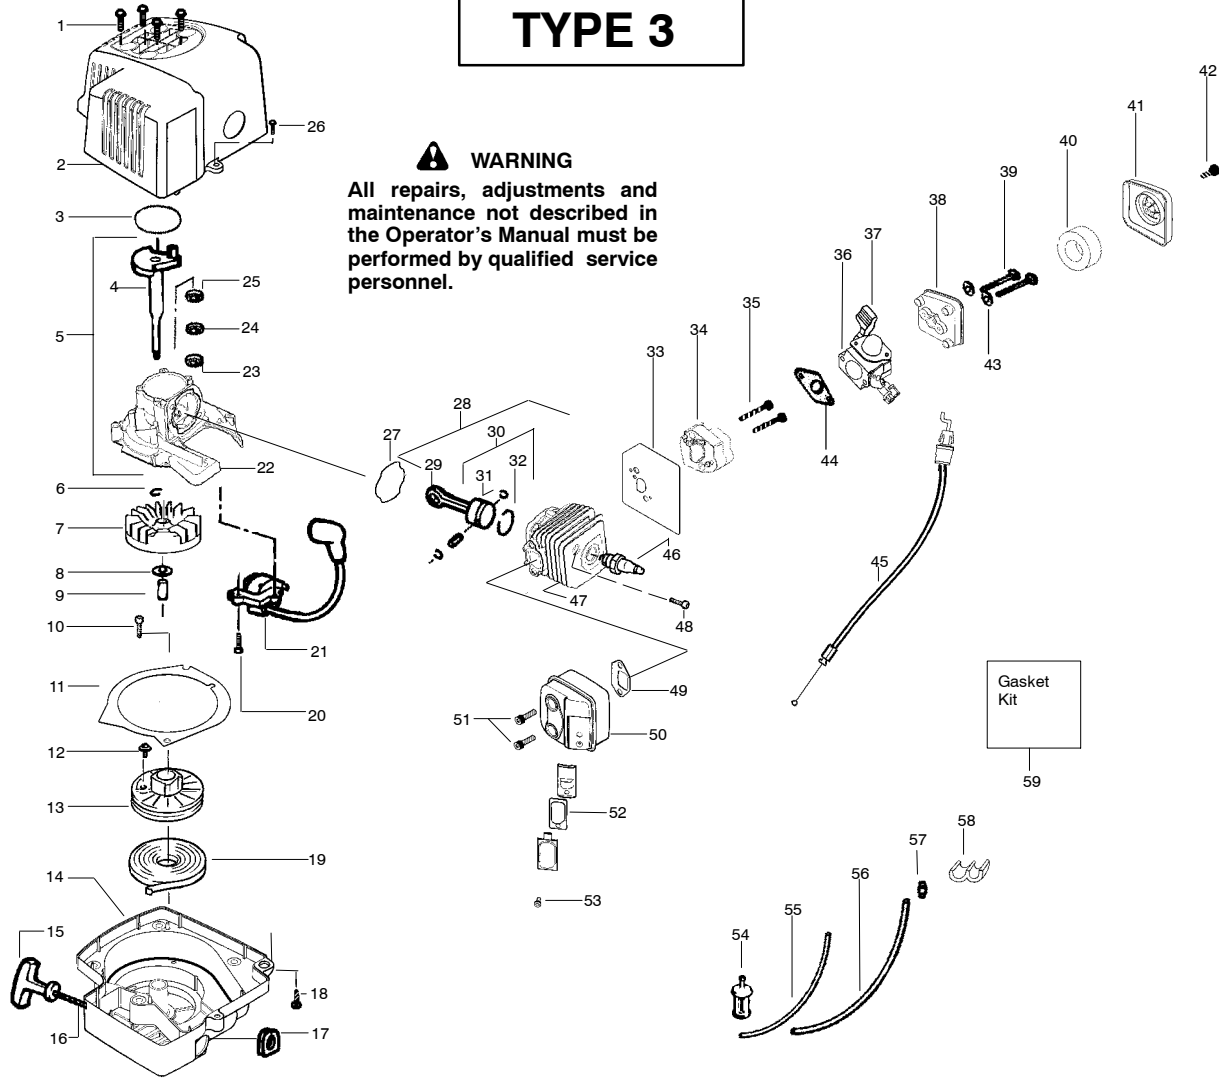

TYPE 3

WARNING
All repairs, adjustments and maintenance not described in the Operator's Manual must be performed by qualified service personnel.

Ref.	Part No.	Description	Ref.	Part No.	Description	Ref.	Part No.	Description
1.	530016386	Screw	24.	530019264	Seal-Crankcase	47.	530012500	Cylinder
2.	530058573	Assy-Shroud/H'shield	25.	530032125	Bearing-Inner	48.	530015953	Screw
3.	530071486	O-Ring-C'case (kit)	26.	530015934	Screw	49.	530071486	Gasket-Muffler (kit)
4.	530012571	Assy-Crankshaft	27.	530071486	Seal-Cylinder (kit)	50.	530071682	Kit-Muffler (incl. # 49,51,52,53)
5.	530071681	Assy-C/case-C/shaft (Incl. #4,6 & 22-25)	28.	530071785	Kit-Piston/Rod Assy. (Incl. 29 & 30)	51.	530016338	Bolt-Muffler
6.	530015941	Ring-Retainer-C'shaft	29.	530069945	Assy-Connecting Rod	52.	530071544	Kit-Spark Arrestor
7.	530071487	Assy-Flywheel	30.	530071833	Kit-Piston (Incl. 31 & 32)	53.	530015241	Screw
8.	530015828	Washer-Flat	31.	530015162	Retainer-Piston Pin	54.	530095992	Assy-Pick-up
9.	530055729	Spacer-Flywheel	32.	530055120	Ring-Piston	55.	530069247	Kit-Fuel Line(small)
10.	530015496	Screw	33.	530071486	Gasket-Carb. Adapt.(kit)	56.	530069216	Kit-Fuel Line(large)
11.	530055681	Plate-Baffle	34.	530057634	Adapter-Carburetor	57.	530023877	Fitting-Fuel Line
12.	530015882	Screw	35.	530016309	Screw	58.	530016103	Clip-Retainer
13.	530069353	Kit-Starter Pulley (Incl.# 12)	36.	530071633	Kit-Carburetor Ass'y. (C1U-W13A)	59.	530071486	Kit-Gasket (Incl. #3,27,33,44,49)
14.	530055762	Assy-Fan Housing	37.	530071718	Kit-Choke Lever			
15.	530027569	Handle-Starter	38.	530055680	Air Box			
16.	530069232	Kit-Rope	39.	530016429	Screw			
17.	530019182	Grommet-Ignition Module	40.	530047932	Air Filter Foam			
18.	530016386	Screw-(f/hsg to shrd)	41.	530055679	Air Filter Cover			
19.	530042085	Spring-Starter	42.	530015957	Screw			
20.	530016357	Screw	43.	530015158	Washer			
21.	530054137	Ignition Module	44.	530071486	Gasket-Carburetor(kit)			
22.	530012510	Assy-Crankcase	45.	530058756	Assy-Throttle Cable			
23.	530055728	Bearing-Outer	46.	952030249	Spark Plug(RCJ-6Y)			
							530164003	Operator Manual

✓ = NEW PART NUMBER FOR THIS IPL   ★ = REFER TO THE SERVICE REFERENCE INDICATED FOR MORE INFORMATION. (LOCATED AT END OF IPL)
● = THESE PARTS ARE ILLUSTRATED FOR CLARITY. ORDER COMPLETE ASSEMBLY.