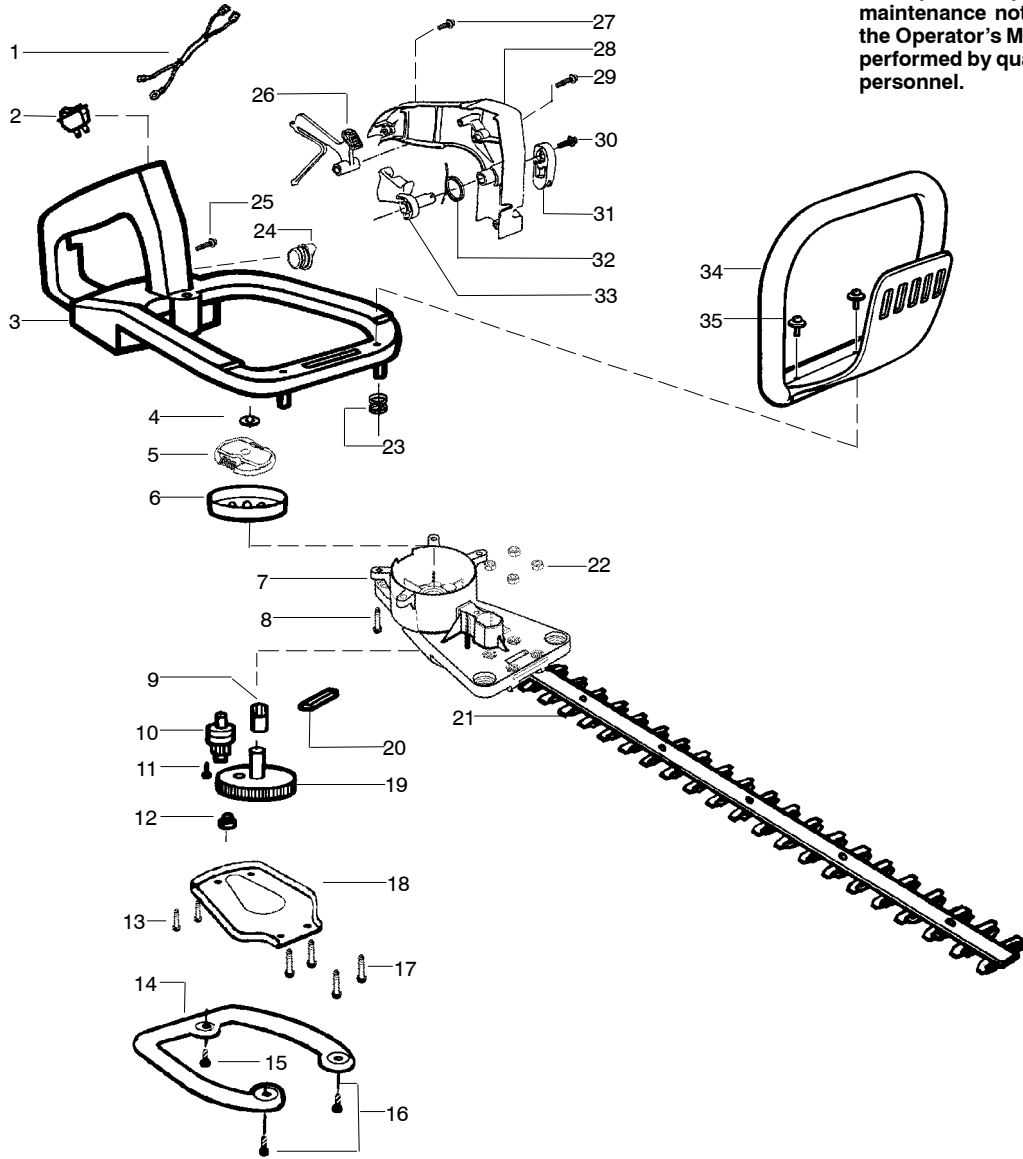

TYPE 4

⚠ WARNING
All repairs, adjustments and maintenance not described in the Operator's Manual must be performed by qualified service personnel.

Ref.	Part No.	Description	Ref.	Part No.	Description
1.	530054133	Assy-Leadwire/Switch (Incl.#2)	19.	530071690	Kit-Drive Gear Ass'y. (Incl. #12)
2.	530029954	Switch-Ignition	20.	530029948	Seal-Blade (Felt)
3.	530071656	Assy-Rear Handle & Tank	21.	530403228	Assy-Blade 19"
4.	530015611	Washer-Clutch	22.	545009101	Nut
5.	530071803	Kit-Clutch Assy.	23.	530029946	Spring
6.	530150583	Assy-Drum	24.	530014871	Assy-Fuel Cap
7.	530071931	Assy-Gear Box (incl.# 9-11,13,17,22)	25.	530016406	Screw
8.	530015886	Screw	26.	530053900	Lockout-Throttle
9.	530016013	Bearing-Gear	27.	530015934	Screw
10.	530096009	Assy-Pinion	28.	545008001	Kit-Handle Cover
11.	530015805	Screw	29.	530015940	Screw
12.	530032121	Bushing-Blade	30.	530015775	Screw
13.	530015940	Screw	31.	530057818	Lever-Trigger
14.	530036046	Plate-Isolator	32.	530036123	Spring-Trigger
15.	530015849	Screw	33.	530053884	Trigger
16.	530015934	Screw	34.	530094992	Handle-Front
17.	530016472	Screw	35.	530015955	Screw
18.	530029916	Cover-Gear Box Plate			

✓ = NEW PART NUMBER FOR THIS IPL   * = REFER TO THE SERVICE REFERENCE INDICATED FOR MORE INFORMATION. (LOCATED AT END OF IPL)
● = THESE PARTS ARE ILLUSTRATED FOR CLARITY.   ORDER COMPLETE ASSEMBLY.