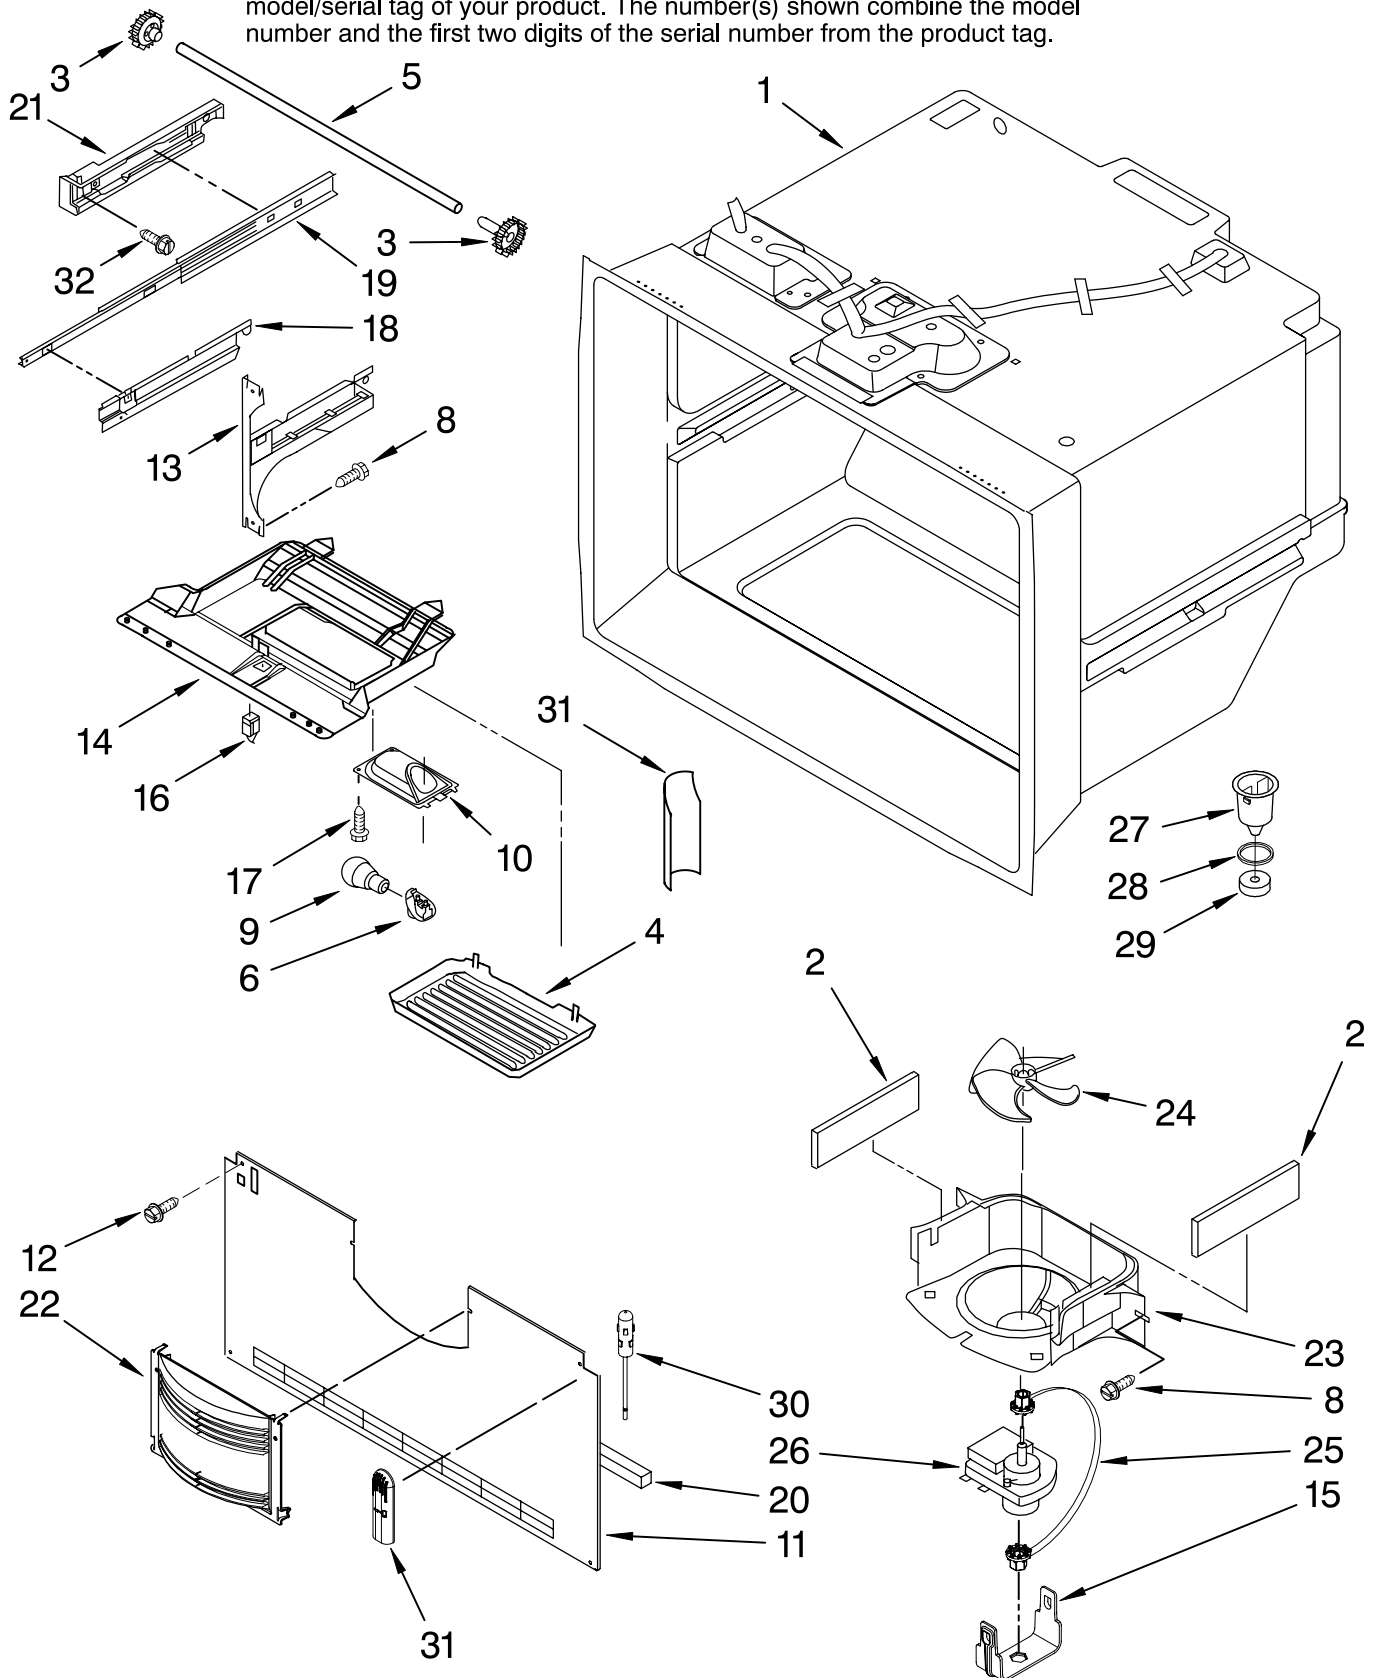

FREEZER LINER PARTS

For Models: KBR22EVWH00, KBR22EVBL00, KBR22EVMS00, KBL22EVMS00

(White)(Black)(Monochromatic Stainless-RH)(Monochromatic Stainless-LH)

The model(s) number shown may be different than what is printed on the model/serial tag of your product. The number(s) shown combine the model number and the first two digits of the serial number from the product tag.

FOR ORDERING INFORMATION REFER TO PARTS PRICE LIST