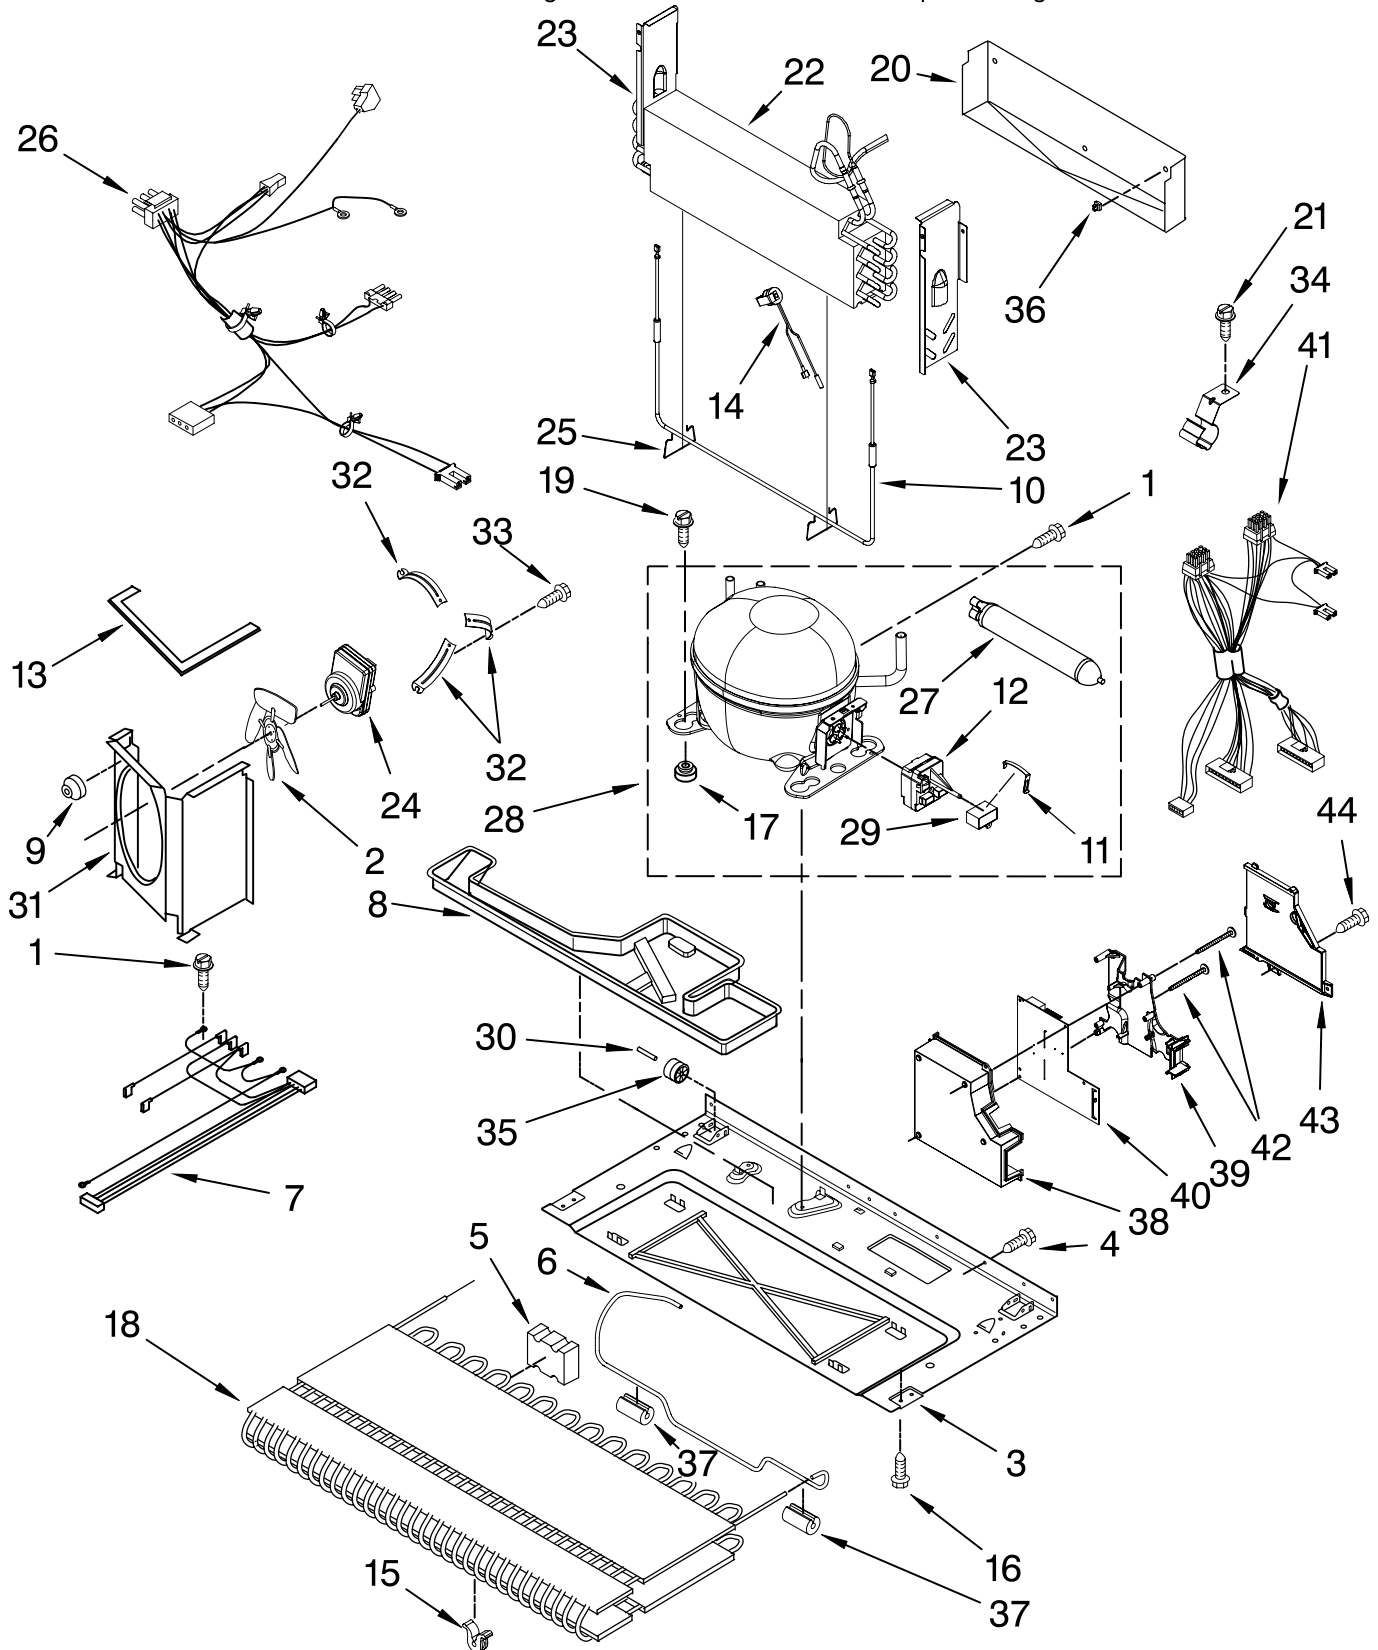

UNIT PARTS

For Models: KBR22EVWH00, KBR22EVBL00, KBR22EVMS00, KBL22EVMS00

(White)(Black)(Monochromatic Stainless-RH)(Monochromatic Stainless-LH)

The model(s) number shown may be different than what is printed on the model/serial tag of your product. The number(s) shown combine the model number and the first two digits of the serial number from the product tag.

FOR ORDERING INFORMATION REFER TO PARTS PRICE LIST