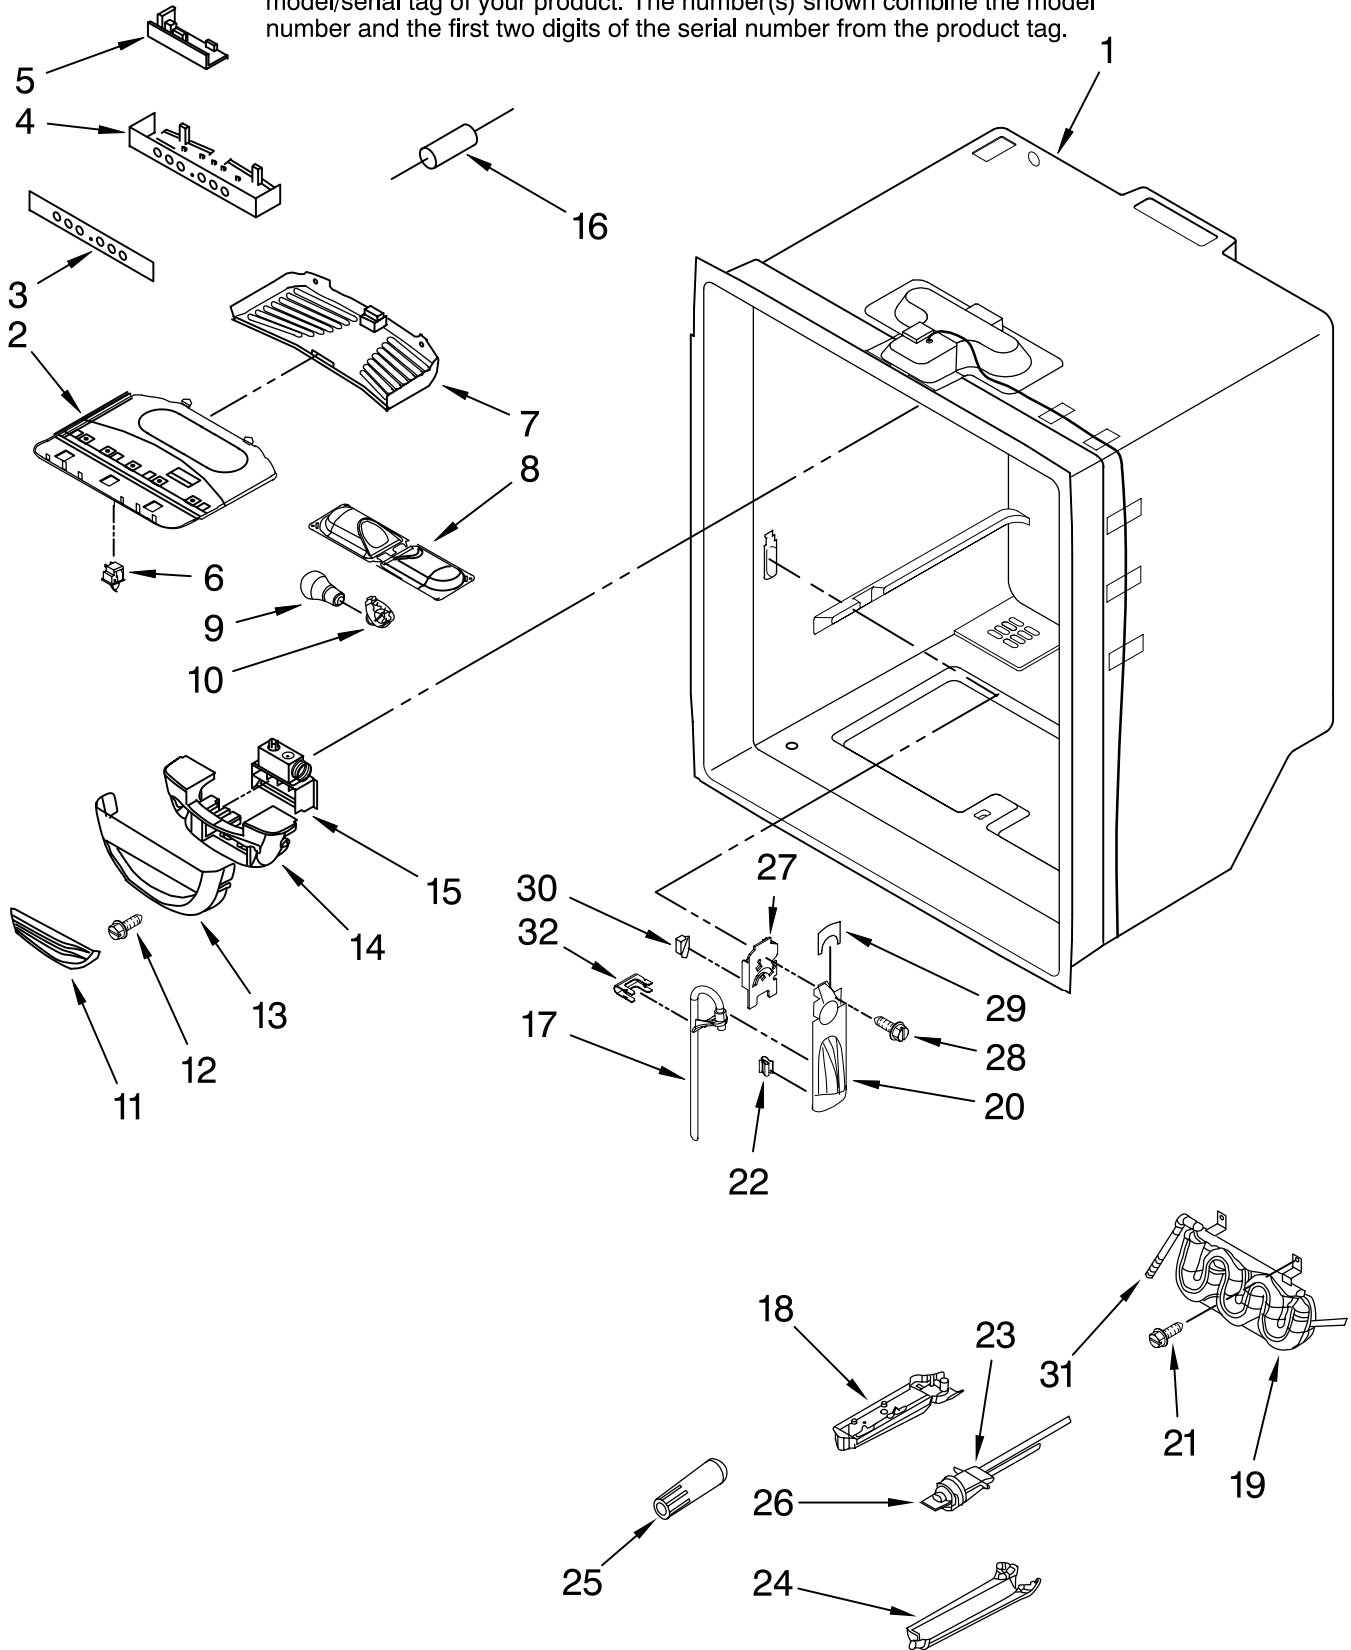

REFRIGERATOR LINER PARTS

For Models: KBR22EVWH00, KBR22EVL00, KBR22EVMS00, KBLS22EVMS00

(White)(Black)(Monochromatic Stainless-RH)(Monochromatic Stainless-LH)

The model(s) number shown may be different than what is printed on the model/serial tag of your product. The number(s) shown combine the model number and the first two digits of the serial number from the product tag.

FOR ORDERING INFORMATION REFER TO PARTS PRICE LIST