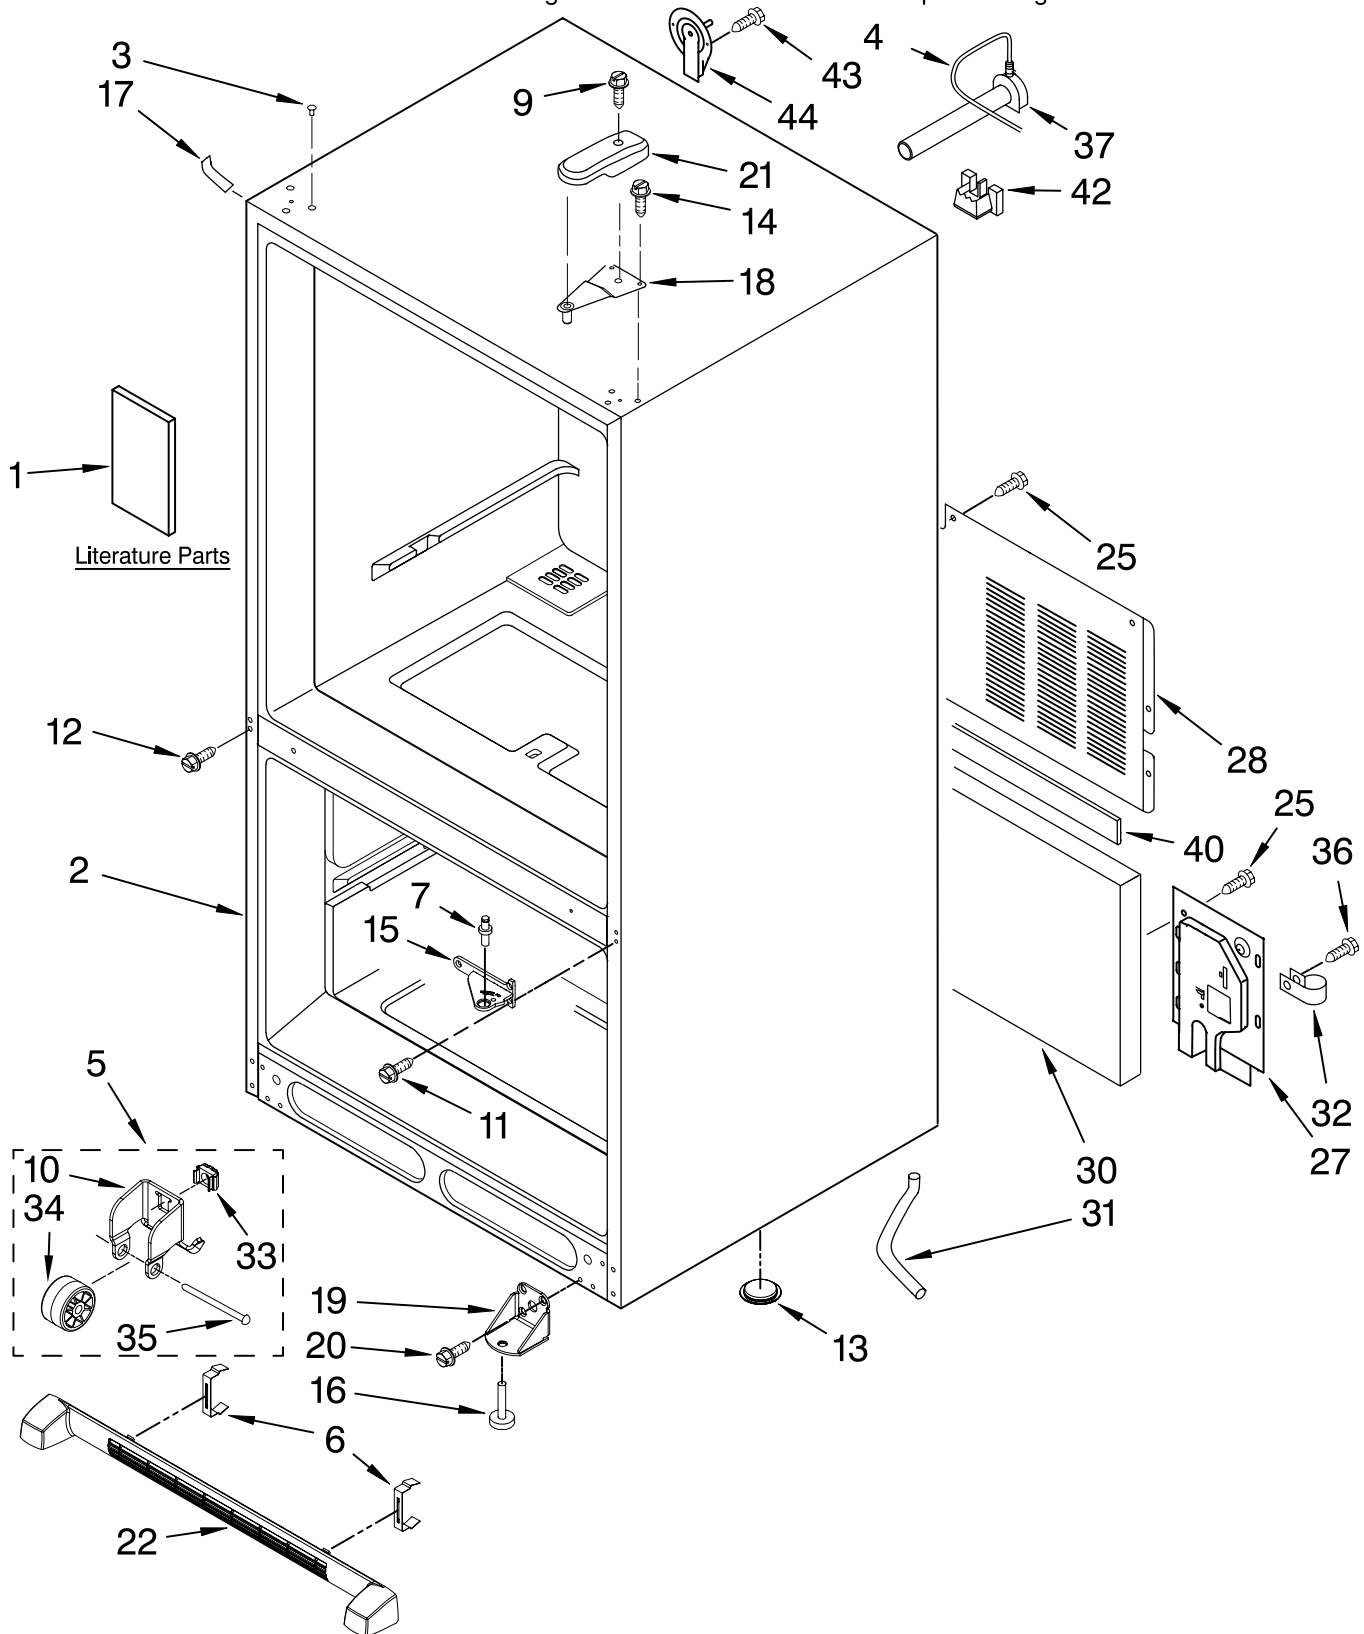

KitchenAid® CABINET PARTS

REFRIGERATOR

For Models: KBRs22EVWH00, KBRs22EVBL00, KBRs22EVMS00, KBLS22EVMS00

(White)(Black)(Monochromatic Stainless-RH)(Monochromatic Stainless-LH)

The model(s) number shown may be different than what is printed on the model/serial tag of your product. The number(s) shown combine the model number and the first two digits of the serial number from the product tag.

FOR ORDERING INFORMATION REFER TO PARTS PRICE LIST