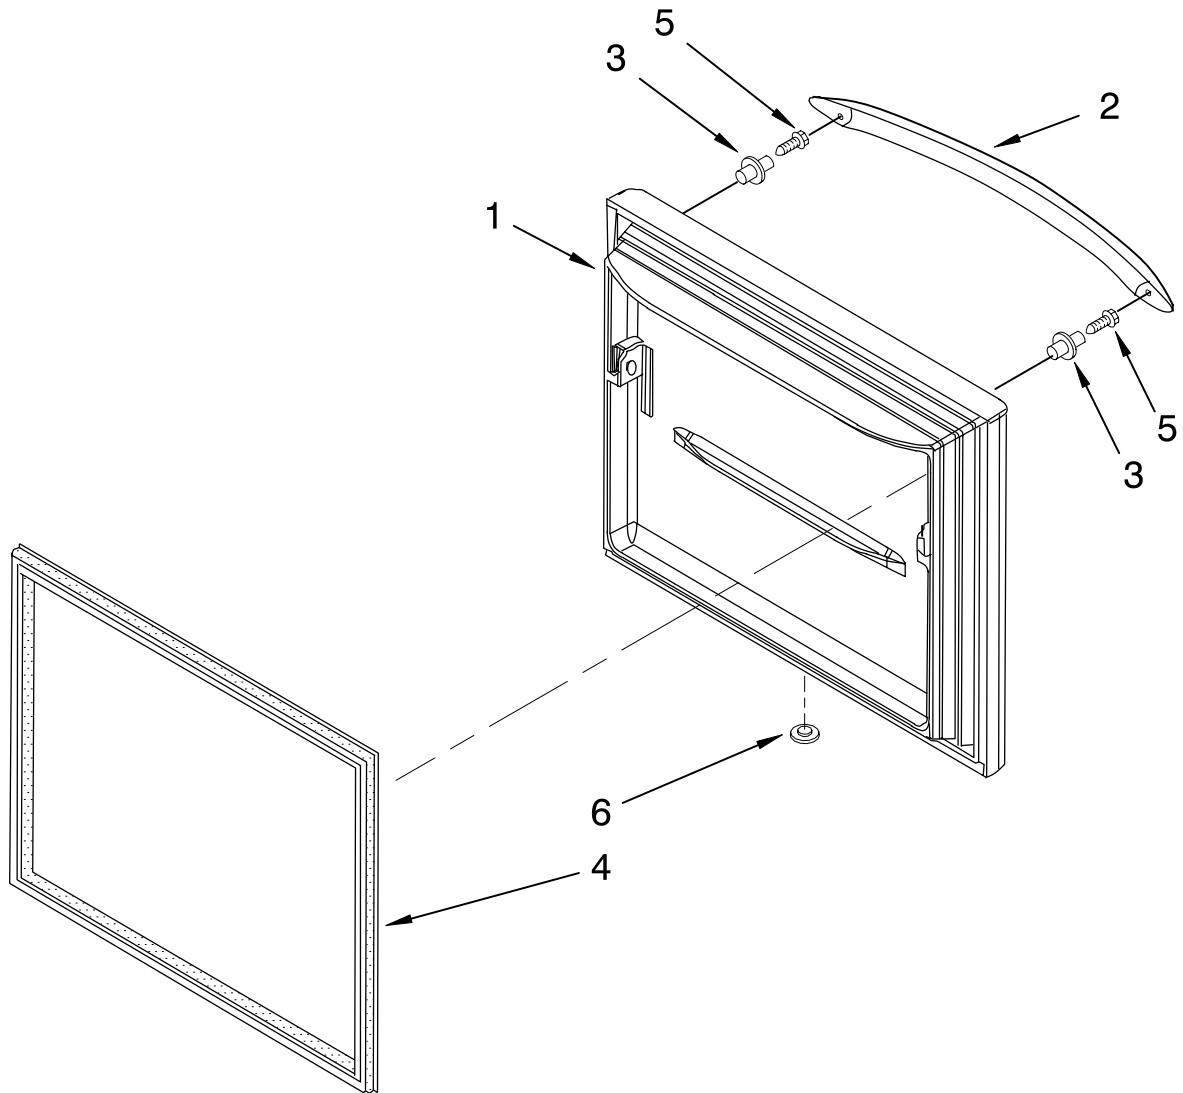

FREEZER DOOR PARTS

For Models: KBR22EVWH00, KBR22EVBL00, KBR22EVMS00, KBL22EVMS00

(White)(Black)(Monochromatic Stainless-RH)(Monochromatic Stainless-LH)

The model(s) number shown may be different than what is printed on the model/serial tag of your product. The number(s) shown combine the model number and the first two digits of the serial number from the product tag.

FOR ORDERING INFORMATION REFER TO PARTS PRICE LIST