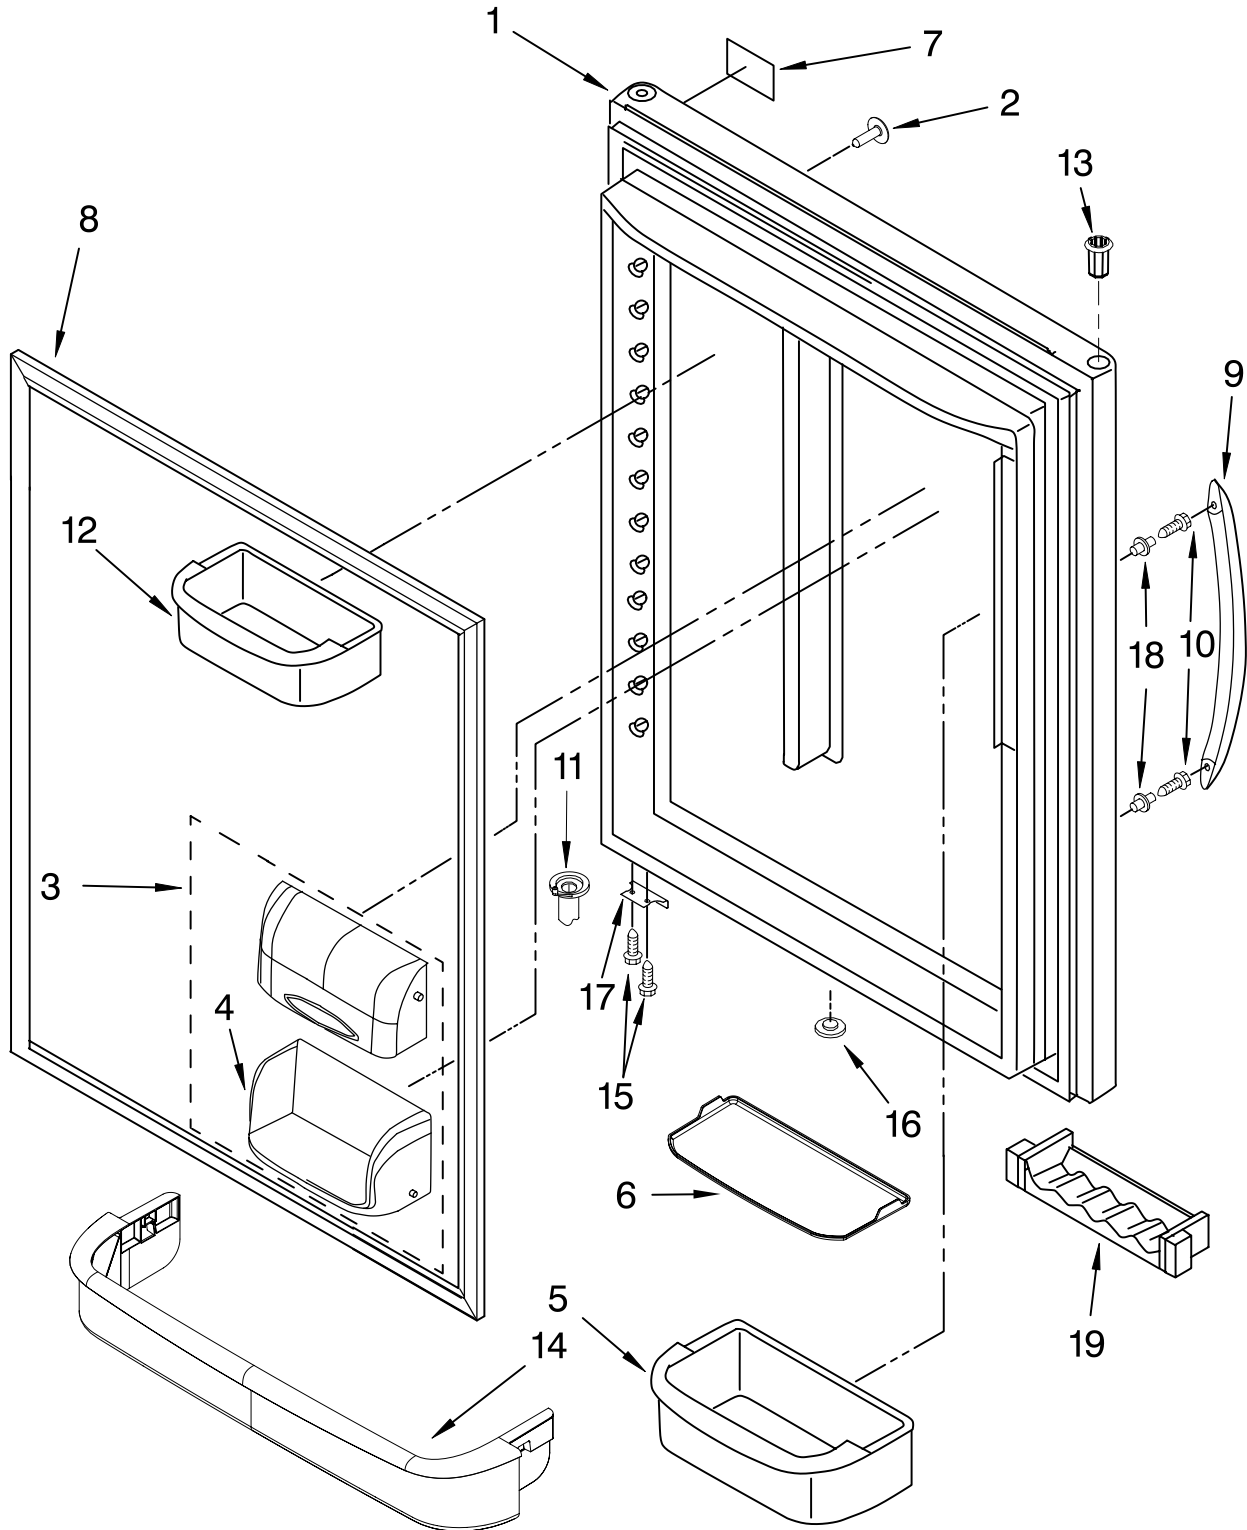

REFRIGERATOR DOOR PARTS

For Models: KBR22EVWH00, KBR22EVBL00, KBR22EVMS00, KBL22EVMS00

(White)(Black)(Monochromatic Stainless–RH)(Monochromatic Stainless–LH)

The model(s) number shown may be different than what is printed on the model/serial tag of your product. The number(s) shown combine the model number and the first two digits of the serial number from the product tag.

FOR ORDERING INFORMATION REFER TO PARTS PRICE LIST