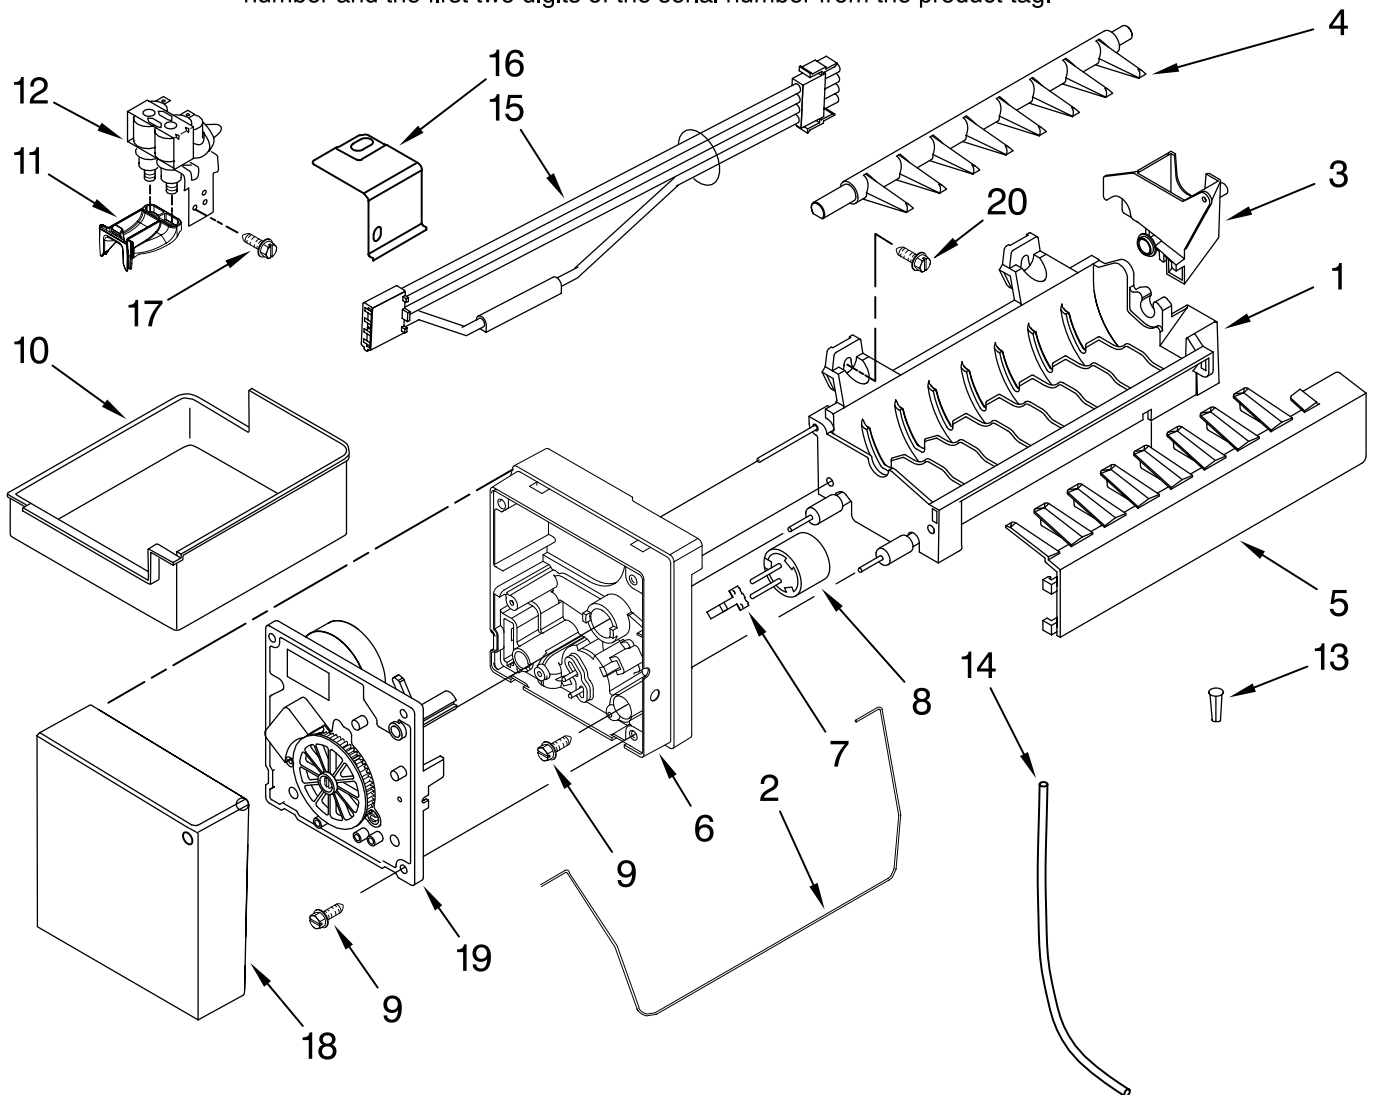

ICEMAKER PARTS

For Models: KBR22EVWH00, KBR22EVBL00, KBR22EVMS00, KBLS22EVMS00

(White)(Black)(Monochromatic Stainless-RH)(Monochromatic Stainless-LH)

The model(s) number shown may be different than what is printed on the model/serial tag of your product. The number(s) shown combine the model number and the first two digits of the serial number from the product tag.

Illus. No.	Part No.	DESCRIPTION
1		Mold & Heater Assembly (Not Available --- Order D7824706Q)
2	67004028	Arm, Shutoff
3	628356	Cup, Fill
4	627843	Ejector
5	2182124	Ice Stripper
6	2195914	Support & Motor Assembly

Illus. No.	Part No.	DESCRIPTION
7	2315522	Retainer, Thermostat
8		Thermostat (Not Available --- Order D7824706Q)
9	681249	Screw
10	W10171529	Pan, Ice
11	67004101	Bracket, Tube Support
12	67006531	Valve, Dual Water Inlet

Illus. No.	Part No.	DESCRIPTION
13	A3223101	Insert, Tube
14	67003729	Tubing, Plastic
15	W10146389	Harness, Icemaker
16	625910	Bracket
17	681390	Screw
18	67004710	Cover
19		Module Assembly (Not Available --- Order D7824706Q)
20	67006287	Screw
100	D7824706Q	Complete Ice Maker

FOR ORDERING INFORMATION REFER TO PARTS PRICE LIST