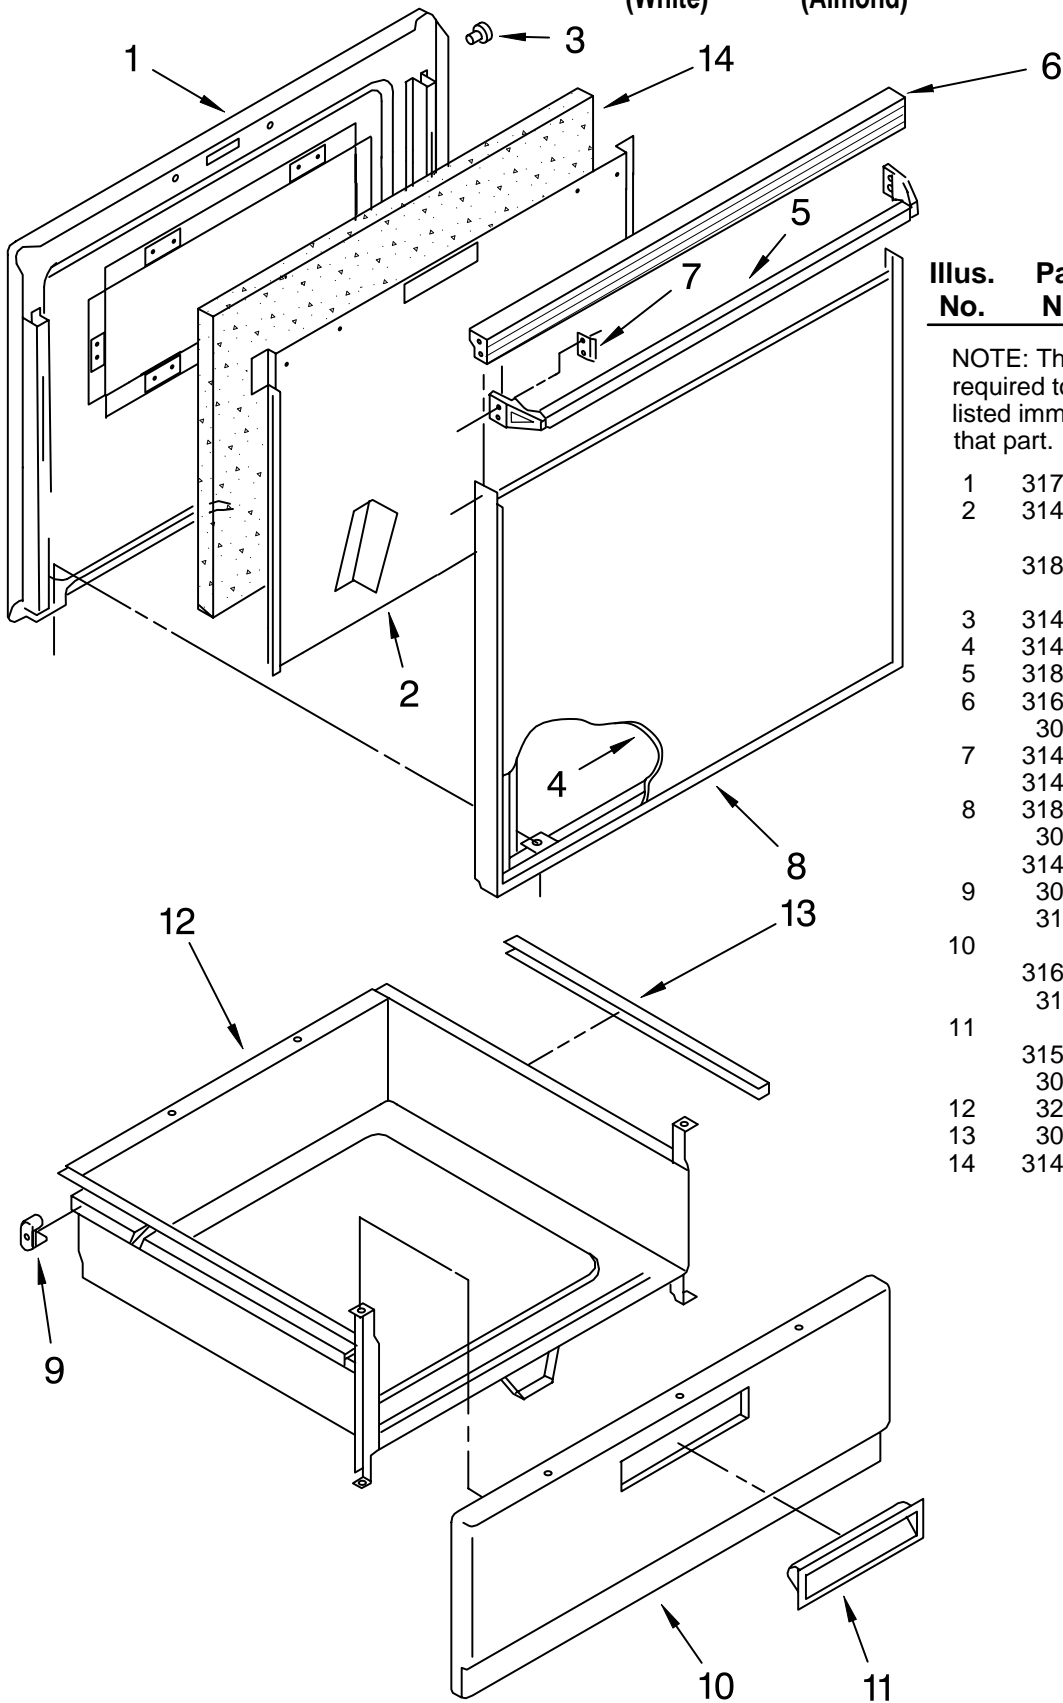

DOOR AND DRAWER PARTS

For Model: FES364BW2, FES364BL2
(White) (Almond)

Illus. No.	Part No.	DESCRIPTION

NOTE: The screws and nuts required to attach a part are listed immediately following that part.

1	3172219	Liner, Oven Door
2	3148160	Retainer, Insulation
	3185647	Screw (4) 8-18 x 3/8
3	3148182	Bumper, Door (4)
4	3148186	Panel, Glass
5	3184128	Handle, Door
6	3169515	Door Top, Vent
	307748	Screw (2)
7	3148282	Clip, Handle (2)
	3149253	Screw (4)
8	3188997	Frame, Door
	307748	Screw (3)
	3149253	Screw (4)
9	307980	Glide, Rear (2)
	313349	Screw, 8-18 x 1/2
10	3169432	Black Panel, Drawer
	313349	Screw, 8-18 x 1/2
11	3150615	Black Handle, Snap-In
	309029	Screw, (2)
12	327887	Drawer, Utility
13	309329	Protector (2)
14	3147954	Insulation

FOR ORDERING INFORMATION REFER TO PARTS PRICE LIST