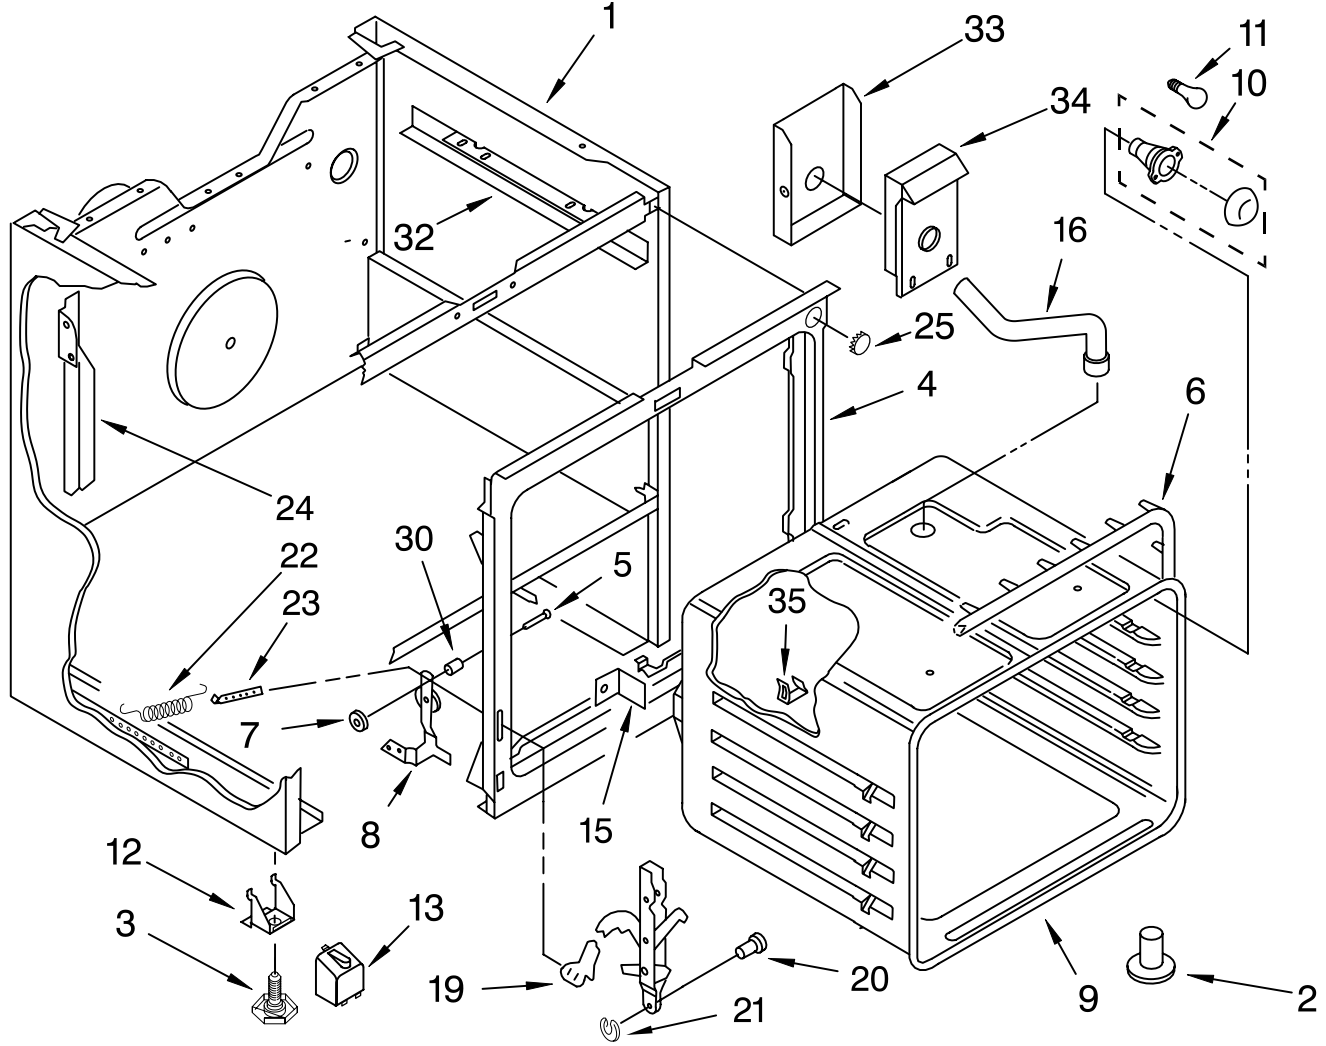

OVEN PARTS

For Model: FES364BW2, FES364BL2
(White) (Almond)

Illus. No.	Part No.	DESCRIPTION
NOTE: The screws and nuts required to attach a part are listed immediately following that part.		
1	330086	Main Chassis White
	330090	Almond
	690989	Screw, 10-32 x 1/2
2	3169109	Tube, Vent
	307748	Screw (8)
3	3169499	Leg Leveling (4)
4	3176718	Frame, Front
	311056	Screw (2)
	3150537	Screw (1)
5	307985	Pin, Hinge (2)
6	3169251	Seal, Door
7	308306	Pushnut (2)
8	3176710	Hinge, R.H.
	3176711	Hinge, L.H.
	343641	Screw, 10-16 x 1/2 (4)

Illus. No.	Part No.	DESCRIPTION
9	3176611	Oven (30" Pyro)
	311056	Screw (3)
10	3150505	Socket, Lamp
11	311255	Bulb, Oven Light
12	3169418	Support, Foot (2)
	343641	Screw (2)
13	3169448	Cover, Foot (2)
15	311220	Bracket, Oven Mounting
	343641	Screw, 10-16 x 1/2 (4)
16	3169365	Vent, Tube (Extension)
	307748	Screw, 10A x 1/2 (2)
19	3176709	Channel, Arm (2)
20	307986	Hinge Pin (2)
21	307594	Ring, Retainer (2)
22	308127	Spring, Oven Door (2)
23	308125	Anchor, Spring (2)

Illus. No.	Part No.	DESCRIPTION
24	313196	Support, L.H. Post
	313197	Support, R.H. Post
	343641	Screw, 10-16 x 1/2 (4)
25	308535	Plug, Button
30	309111	Snubber, Door (2)
32	3147646	Support, Chassis
	309112	Screw (4)
33	3149006	Shield, Box
	98520	Screw (3)
34	3169278	Vent, Box
	313349	Screw (2)
35	313382	Clip, Therm. Bulb

Following Parts Not Illustrated

- 3169093 Insulation, Wrapper
- 3169094 Insulation, Oven Back

FOR ORDERING INFORMATION REFER TO PARTS PRICE LIST