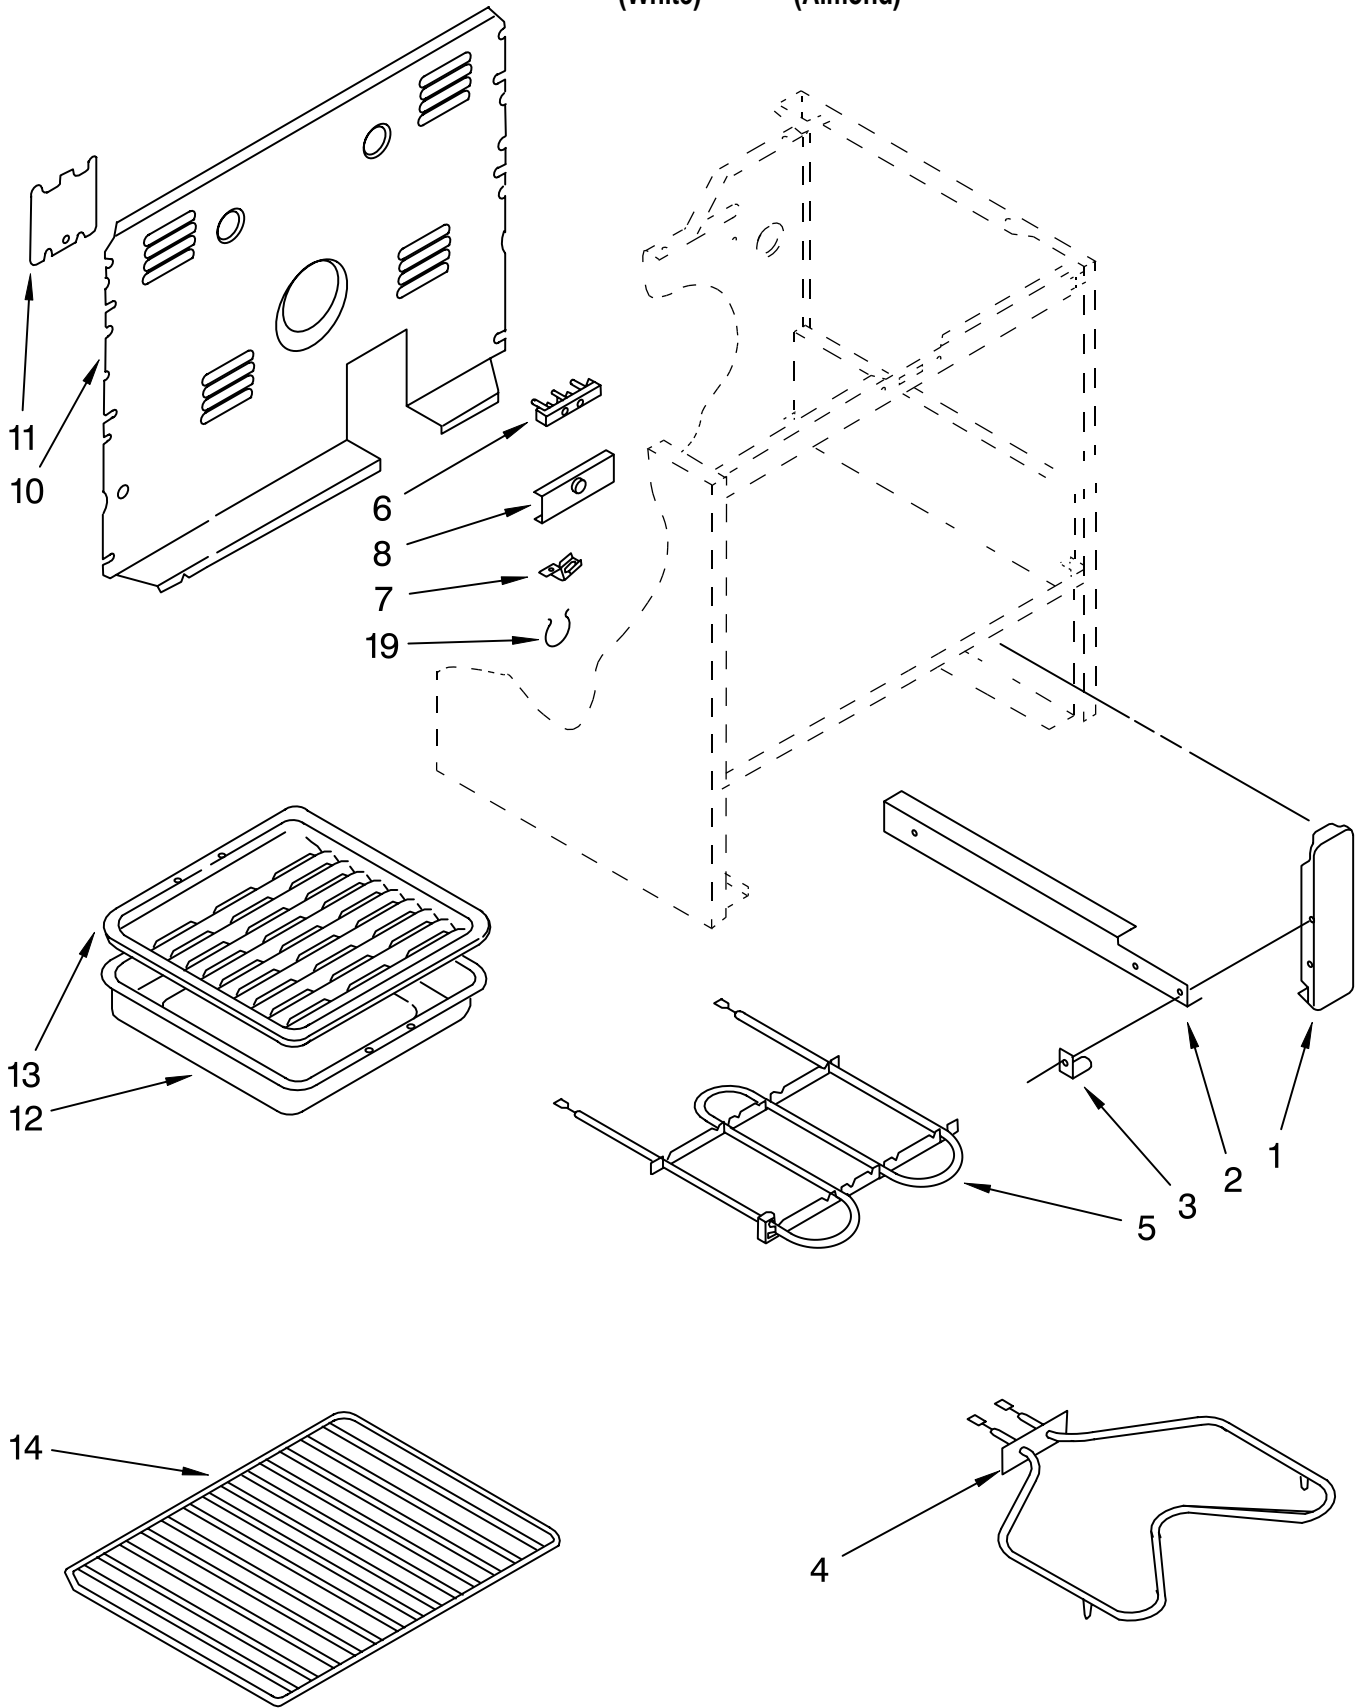

UNIT PARTS

For Model: FES364BW2, FES364BL2
(White) (Almond)

FOR ORDERING INFORMATION REFER TO PARTS PRICE LIST

UNIT PARTS

For Model: FES364BW2, FES364BL2
(White) (Almond)

Illus. No.	Part No.	DESCRIPTION
NOTE: The screws and nuts required to attach a part are listed immediately following that part.		
1	3169420	Bracket, Mounting (2)
2	3149255	Rail R.H.
	3149256	Rail L.H. (Includes Illus. 3)
	307748	Screw, 10A x 1/2 (2)
3	3149257	Glide, Front (2)
4	661170	Unit, Bake (240V) 308180 (Alt.) 313827 (Alt.)
	3150532	Screw, 10-32 x 7/16 (2)

Illus. No.	Part No.	DESCRIPTION
5	660579	Unit, Broil (240V) 311714 (Alt.) 311713 (Alt.)
	3150532	Screw, 10-32 x 7/16 (2)
6	258076	Terminal Block
	98884	Screw, 10-16 x 1 (2)
	112432	Nut (6)
7	308498	Ground Strap
	313660	Clip
	690989	Screw, 10-32 x 1/2
8	3150190	Bracket, Service
	343641	Screw, 10-16 x 1/2 (2)
10	3148975	Cover, Rear
	343641	Screw, 10-16 x 1/2 (7)

Illus. No.	Part No.	DESCRIPTION
11	307972	Cover, Service
	343641	Screw, 10-16 x 1/2 (2)
12	3169076	Pan, Broiler
13	3147563	Rack, Broiler
14	308173	Rack, Oven (Straight)
19	313438	Clip, Harness (2)

Following Parts Not Illustrated

814091	Anti-Tip Kit (Floor Mount)
3184477	Glass Cleaner
3183488	Window Scrapper