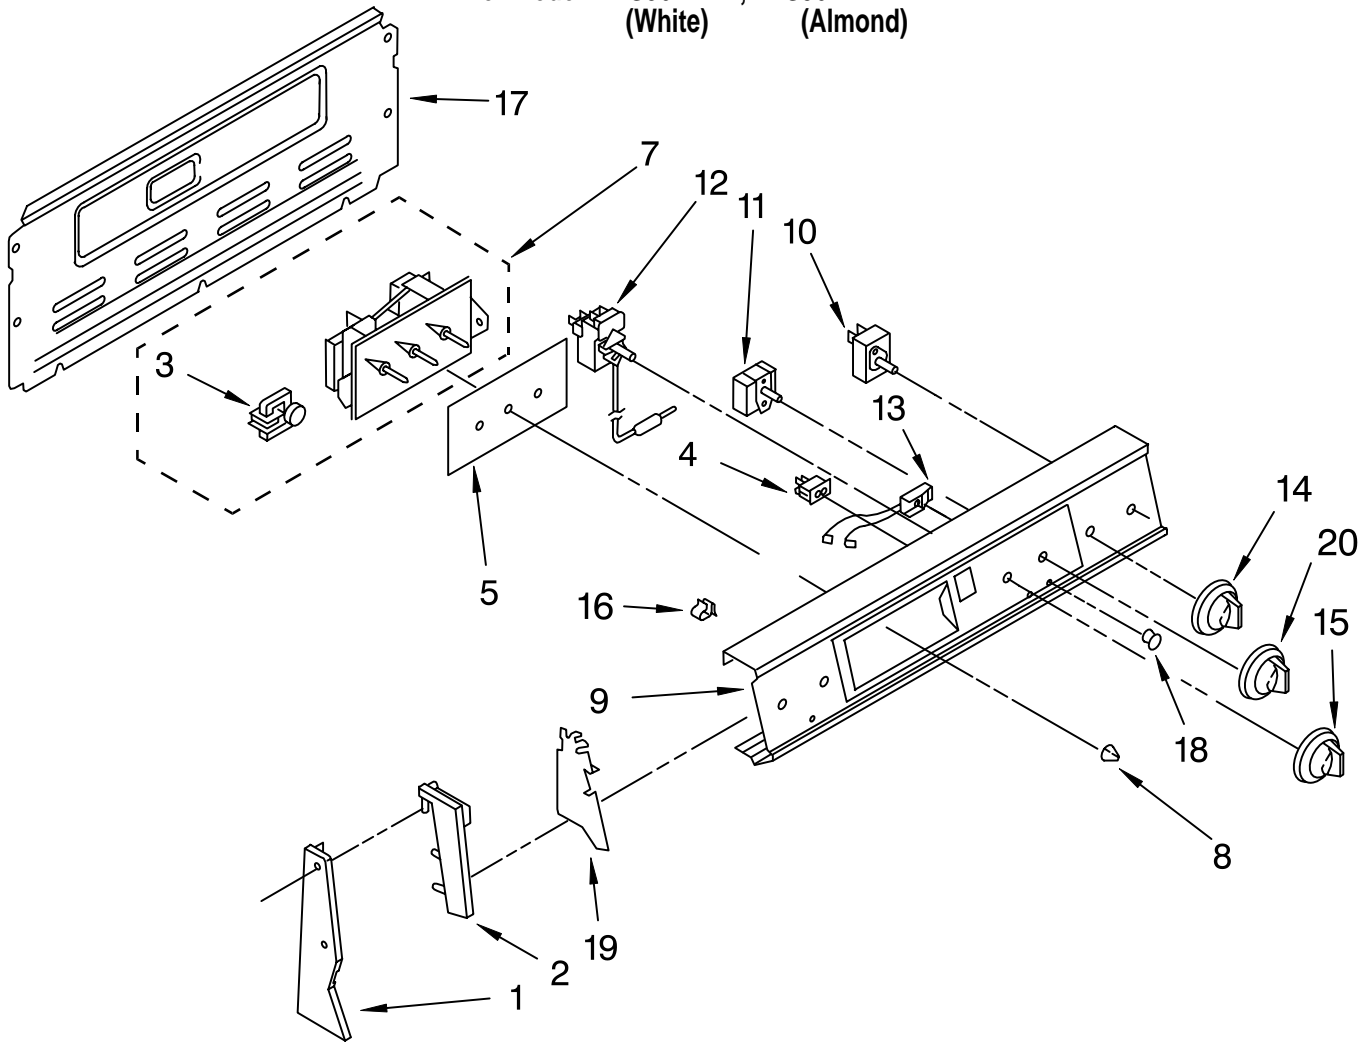

CONTROL PANEL PARTS

For Model: FES364BW2, FES364BL2
(White) (Almond)

Illus. No.	Part No.	DESCRIPTION

NOTE: The screws and nuts required to attach a part are listed immediately following that part.

1	3183092	End Trim R.H.
	3183093	End Trim L.H.
	343641	Screw, 10-16 x 1/2 (4)
2	3150441	End Cap R.H.
	3150442	End Cap L.H.
	254225	Screw, 8BT x 1/4 (4)
3	309822	Motor, Timer
4	3148564	Switch, Rocker
5	313513	Glass, Timer

Illus. No.	Part No.	DESCRIPTION

7	661458	Timer, Control
	246132	Screw (2)
8	3169182	Knob, (3) Timer
9	3169532	Panel, Control
	3148952	6" Unit (2)
	3148953	8" Unit (2)
10	308119	Screw, 8-32 x 1/4 (8)
	3169310	Switch, Selector (5 Position)
11	3150344	Screw (2)
	3169526	Thermostat, Oven
12	311932	Screw, 6-32 x 1/4 (2)
	314031	Indicator Light (1)
13	3150662	(1)
	3148719	Light, (1)

Illus. No.	Part No.	DESCRIPTION

14	3149983	Knob, Control (4)	
		(Infinite Switch)	
15	3149988	Knob, Control (Thermostat)	
16	3169449	Tube Clip	
17	3187332	Rear Cover	
		Control Panel	
	343641	Screw, 10-16 x 1/2 (8)	
18	313101	Lens, Amber (3)	
19	313608	Shield, Glass (2)	
		246132	Screw, 8A x 3/8 (2)
20	3149986	Knob, Control (Selector)