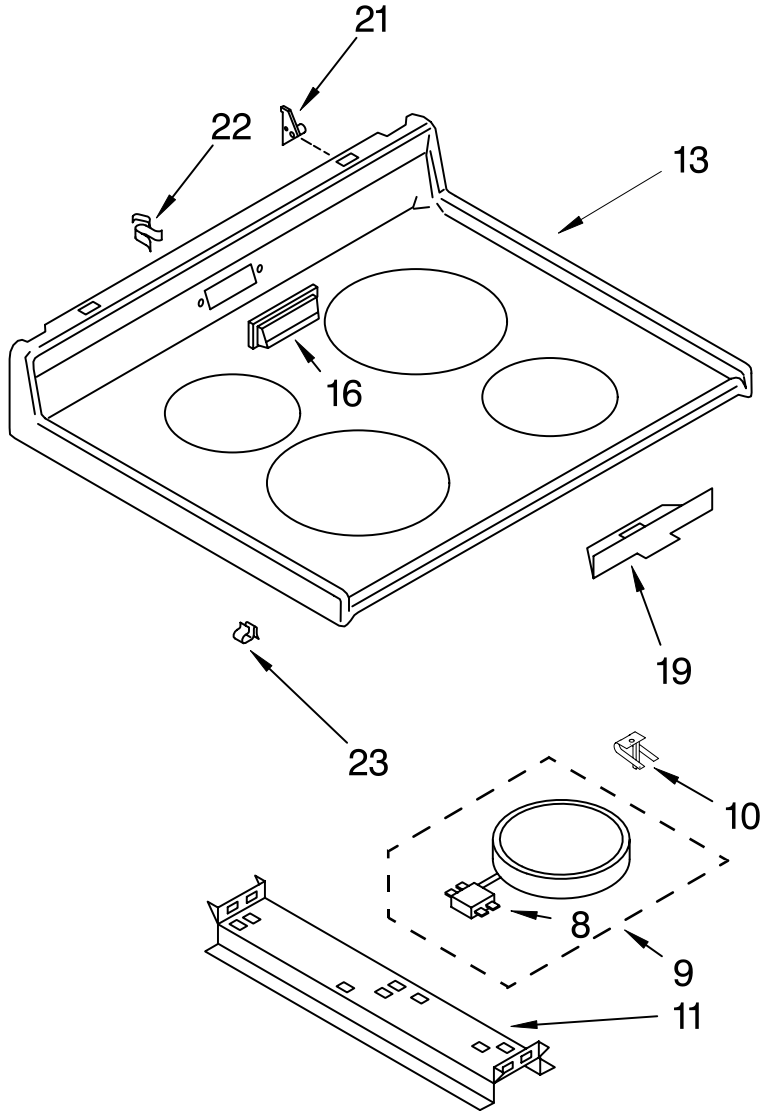

COOKTOP PARTS

For Model: FES364BW2, FES364BL2
(White) (Almond)

30" ELECTRONIC RANGE
FREESTANDING
Self-Clean Oven
Full Width Ceramic Cooktop

Illus. No.	Part No.	DESCRIPTION
------------	----------	-------------

NOTE: The screws and nuts required to attach a part are listed immediately following that part.

2	3169497	Safety Switch
	3169547	Screw (2)
3	3169498	Insulator, Switch
5	3169081	Handle, Latch
	308422	Screw (2)
6	3148684	Knob, Latch
	155023	Screw
7	3148668	Latch, Lock
8		Limiter, Temp.
	3169553	1700W, RF-LR
	3169554	2100W, LF-RR
9		Element, Surface (Includes #8)
	3169544	1700W, RF-LR
	3169545	2100W, LF-RR
10	3149191	Spring (8)
	246119	Screw (8)
11	3183087	Bracket, Element Support
	3149333	Screw (4)
13		Cooktop
	3184122	White
	3184123	Almond
	3367670	Screw, (2)
16		Cover, Vent
	3149011	White
	3149012	Almond
19	3183510	Shield, Probe
21		Bracket, Cooktop
	3169294	Right
	3169295	Left
	343641	Screw, 10x1/2 (2)
22	3149190	Clip, Mounting (2) (Vent Cover)
23	311311	Clip, Wire