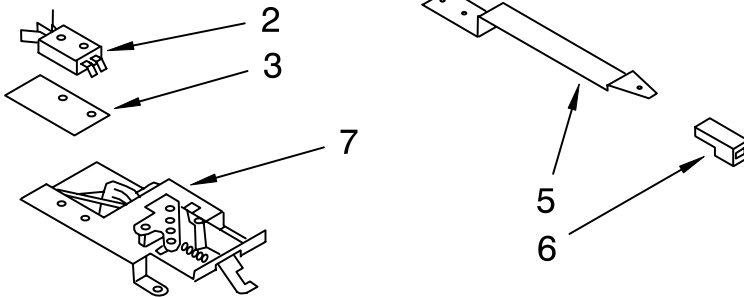

Following May Be Purchased

DO-IT-YOURSELF REPAIR MANUALS

LIT677973 Manual, Range

FOR ORDERING INFORMATION REFER TO PARTS PRICE LIST