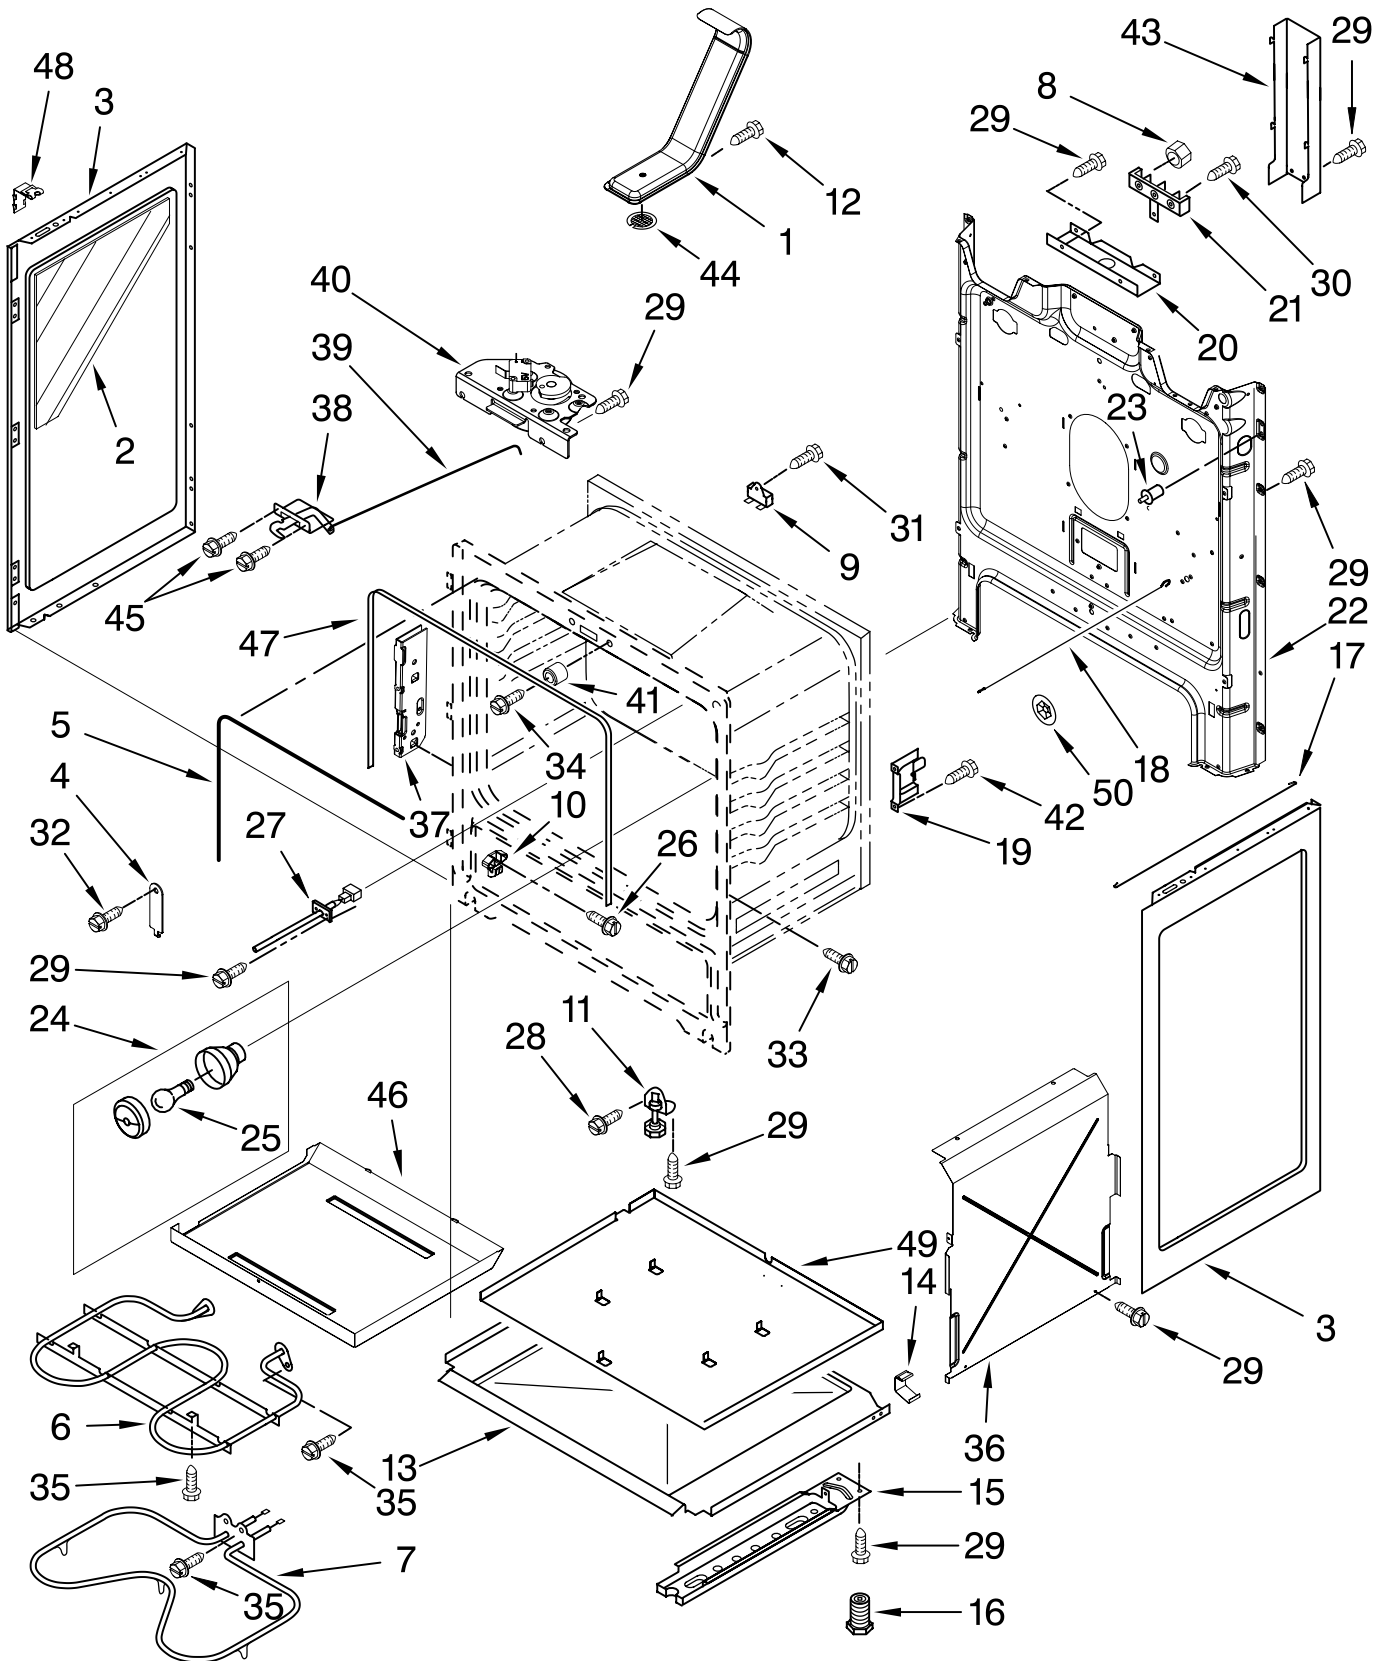

CHASSIS PARTS

For Models: MER7662WW0, MER7662WB0, MER7662WT0, MER7662WS0
(White) (Black) (Biscuit) (Stainless Steel)

FOR ORDERING INFORMATION REFER TO PARTS PRICE LIST

CHASSIS PARTS

For Models: MER7662WW0, MER7662WB0, MER7662WT0, MER7662WS0
(White) (Black) (Biscuit) (Stainless Steel)

Illus. No.	Part No.	DESCRIPTION	Illus. No.	Part No.	DESCRIPTION	Illus. No.	Part No.	DESCRIPTION
1	W10134285	Vent Tube Asmbly	16	W10058460	Foot, Rear (2)	37	9760407	Brkt – Mounting
2	W10182346	Insulation	17	W10196451	Rod, Insul Retainr	38	9761013	Latch, Door
3		Panel, Side (2)	18	9757239	Rod – Dr Switch	39	W10078380	Rod, Latch
	8053830	White	19	3186116	Support, Oven (2)	40	W10107820	Latch Asy, Rear
	8053832	Black	20	3186034	Bracket, Service	41	9758701	Spacer, Door
	8272519	Biscuit	21	9761958	Block, Terminal	42	3196169	Screw
4	9761517	Clip,Door Mntg(2)	22	8274034	Back, Main	43	9758283	Cover, Box
5	8522416	Seal, Oven Door	23	9757262	Switch, Door	44	9761301	Screen – Catalyst
6	9757340	Element, Broil	24	3196701	Light Socket Assy	45	3196560	Screw (2)
7	9755770	Element, Bake (Hidden)	25	311255	Bulb, Oven Light	46	W10183712	Tray–Bake, Hidden
8	7103P027-60	Nut (3)	26	3196165	Screw	47	W10010350	Oven Seal, Flange
9	3196548	Fuse, Thermal	27	W10181986	Sensor, Oven	48	W10183541	Clip, Spring
10	W10114344	Glide, Drwr Top	28	3196179	Screw	49	W10134125	Shield, Heat
11	3196037	Foot, Front (2)	29	3196178	Screw	50	3400968	Nut, Push On
12	3196566	Screw	30	3400016	Screw			
13	W10134121	Tray, Insulation	31	3196172	Screw			
14	W10137382	Clip, Panel (4)	32	W10031780	Screw			
15	9760314	Rail, Base (2)	33	W10067840	Screw			
			34	3196168	Screw			
			35	3196174	Screw			
			36	9758238	Retainer, Side (2)			

INSULATION

W10208653	Insulation, Wrap
W10219986	Insulation, Back
8272613	Insulation, Vent

FOR ORDERING INFORMATION REFER TO PARTS PRICE LIST