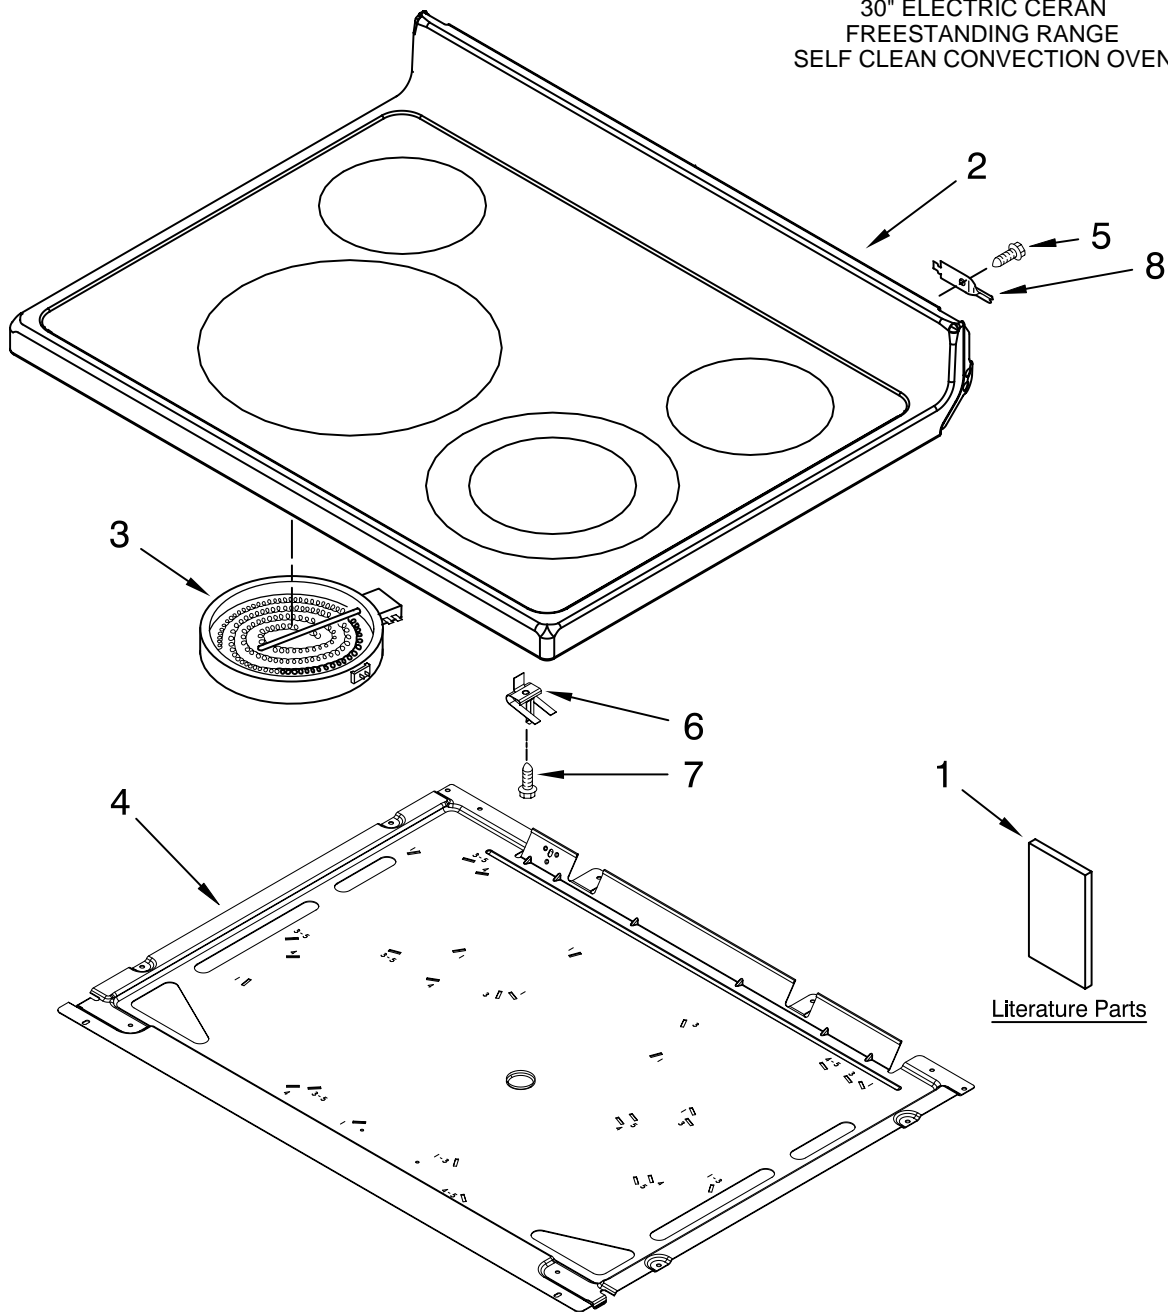

COOKTOP PARTS

For Models: MER7662WW0, MER7662WB0, MER7662WT0, MER7662WS0
 (White) (Black) (Biscuit) (Stainless Steel)

30" ELECTRIC CERAN
 FREESTANDING RANGE
 SELF CLEAN CONVECTION OVEN

Illus. No.	Part No.	DESCRIPTION
1		Literature Parts
	W10234644	Owner's Manual
	W10237513	Tech Sheet
	W10196158	Installation Instructions
		Template, Anti-Tip
	9757143	English/French
	9757142	English/Spanish
	9762761	Brochure, Tips Safe Cooking

Illus. No.	Part No.	DESCRIPTION
2		Cooktop
	W10211389	White
	W10211390	Black
	W10211391	Biscuit
3		Element, Surface
	W10173896	2500/1200 W - RF
	W10178016	3000 W - LF
	8273994	1200 W - LR

Illus. No.	Part No.	DESCRIPTION
4	W10170526	Pan, Radiant Elmt
5	3196169	Screw
6	W10162042	Spring, Locator
7	3196170	Screw
8	3195060	Hinge, Pin

FOR ORDERING INFORMATION REFER TO PARTS PRICE LIST

CONTROL PANEL PARTS

For Models: MER7662WW0, MER7662WB0, MER7662WT0, MER7662WS0
 (White) (Black) (Biscuit) (Stainless Steel)

Illus. No.	Part No.	DESCRIPTION
1		Endcap
	W10184433	White Left Hand
	W10184434	White Right Hand
	W10184437	Black Left Hand
	W10184438	Black Right Hand
	W10184435	Biscuit, LH
	W10184436	Biscuit, RH
2	W10182322	Bracket, Console
3		Panel, Control
	W10225535	White
	W10225536	Black
	W10225537	Biscuit
	W10225538	Stainless Steel

Illus. No.	Part No.	DESCRIPTION
10	8272473	Cover, Rear
11		Control, Range
	W10173513	White
	W10173514	Black
	W10173515	Biscuit
12	3196178	Screw
14	3400882	Screw
15	8273564	Clip, Cover
16		Screw
	3196166	White
	3196168	Black
	8281194	Biscuit