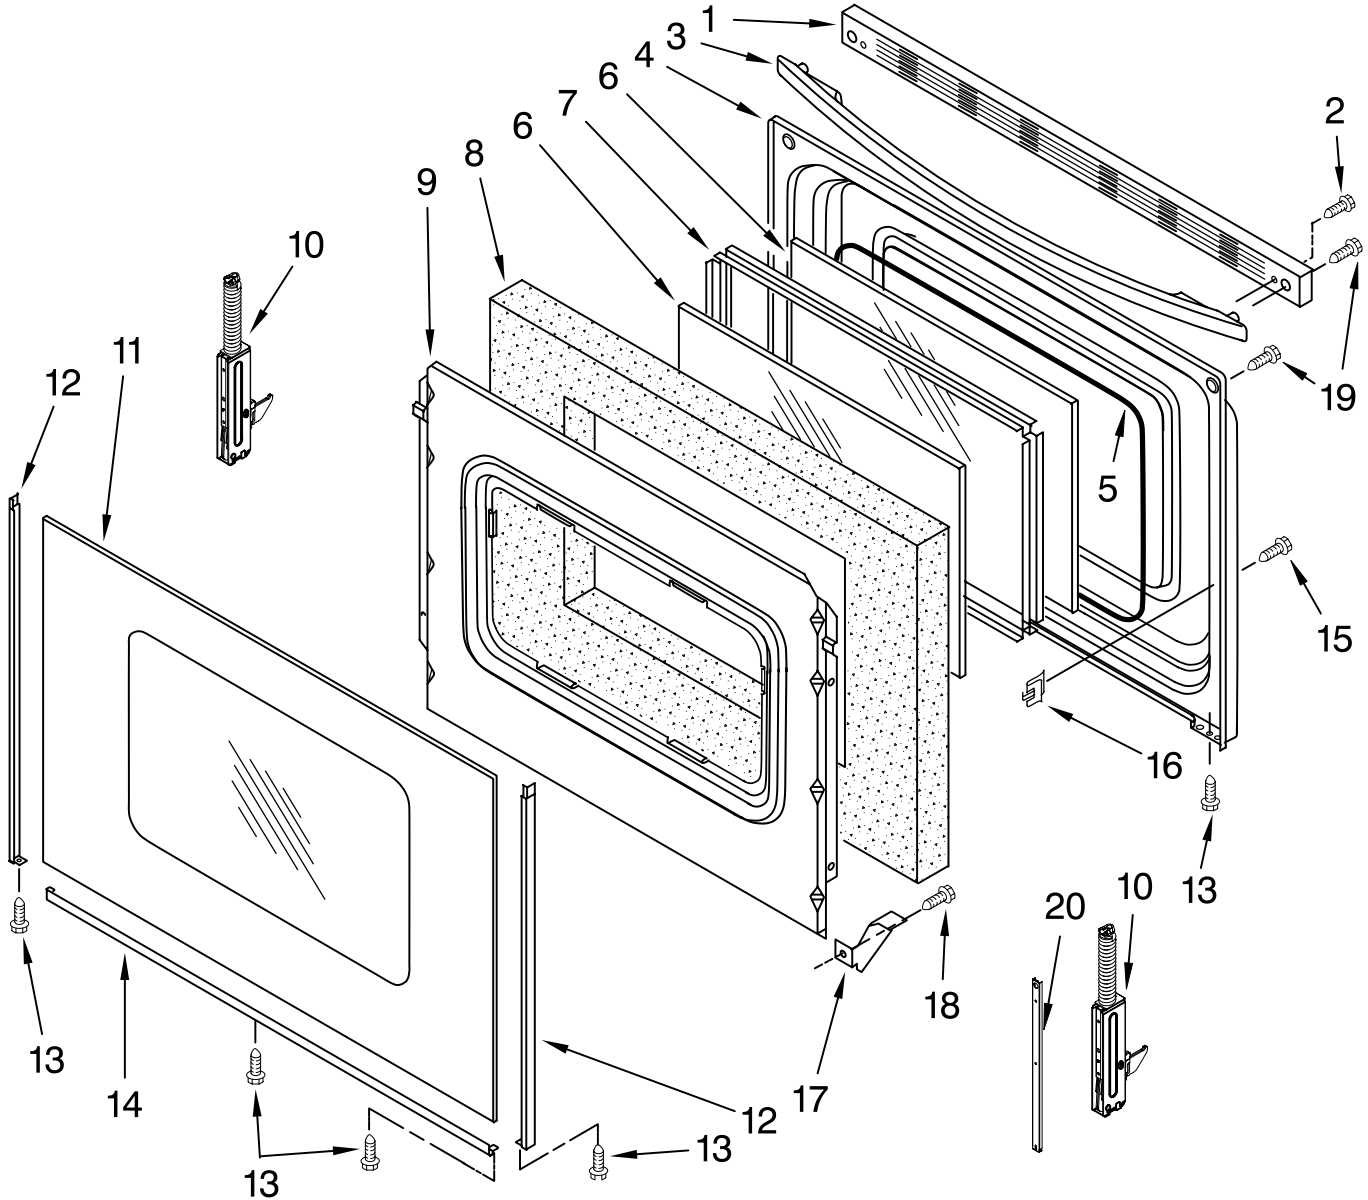

DOOR PARTS

For Models: MER7765WW0, MER7765WB0, MER7765WS0
(White on White) (Black) (Stainless Steel)

Illus. No.	Part No.	DESCRIPTION
1	W10144869	Trim, Top
	W10144870	Black
2	W10200660	Screw
3	W10111309	Handle, Door
	W10111310	White
	W10117150	Black
	W10171750	Stainless Steel
4	9761344	Liner, Door
5	W10238912	Seal, Window
6	9758162	Glass, Inner (2)
7	3186289	Frame, Glass
8	8272618	Insulation, Door

Illus. No.	Part No.	DESCRIPTION
9	9761357	Retainer, Insln
10	9761493	Hinge, Door (2)
11	W10106404	Glass, Outer Door
	W10106405	White
	W10181749	Black
	W10181749	Stainless Steel
12	8523172	Trim, Side
	8523172	White Left Hand
	8523166	White Right Hand
	8523171	Black Left Hand
	8523165	Black Right Hand
	W10113926	Stainless LH
	W10113925	Stainless RH

Illus. No.	Part No.	DESCRIPTION
13	3196160	Screw
14	8523175	Trim, Lower
	8523177	White
	8523177	Black
15	W10031790	Screw
16	9761517	Clip, Dr Mntg (2)
17	W10137382	Clip, Panel (2)
18	3196165	Screw
19	W10031780	Screw
20	W10113759	Strap, Door

FOR ORDERING INFORMATION REFER TO PARTS PRICE LIST