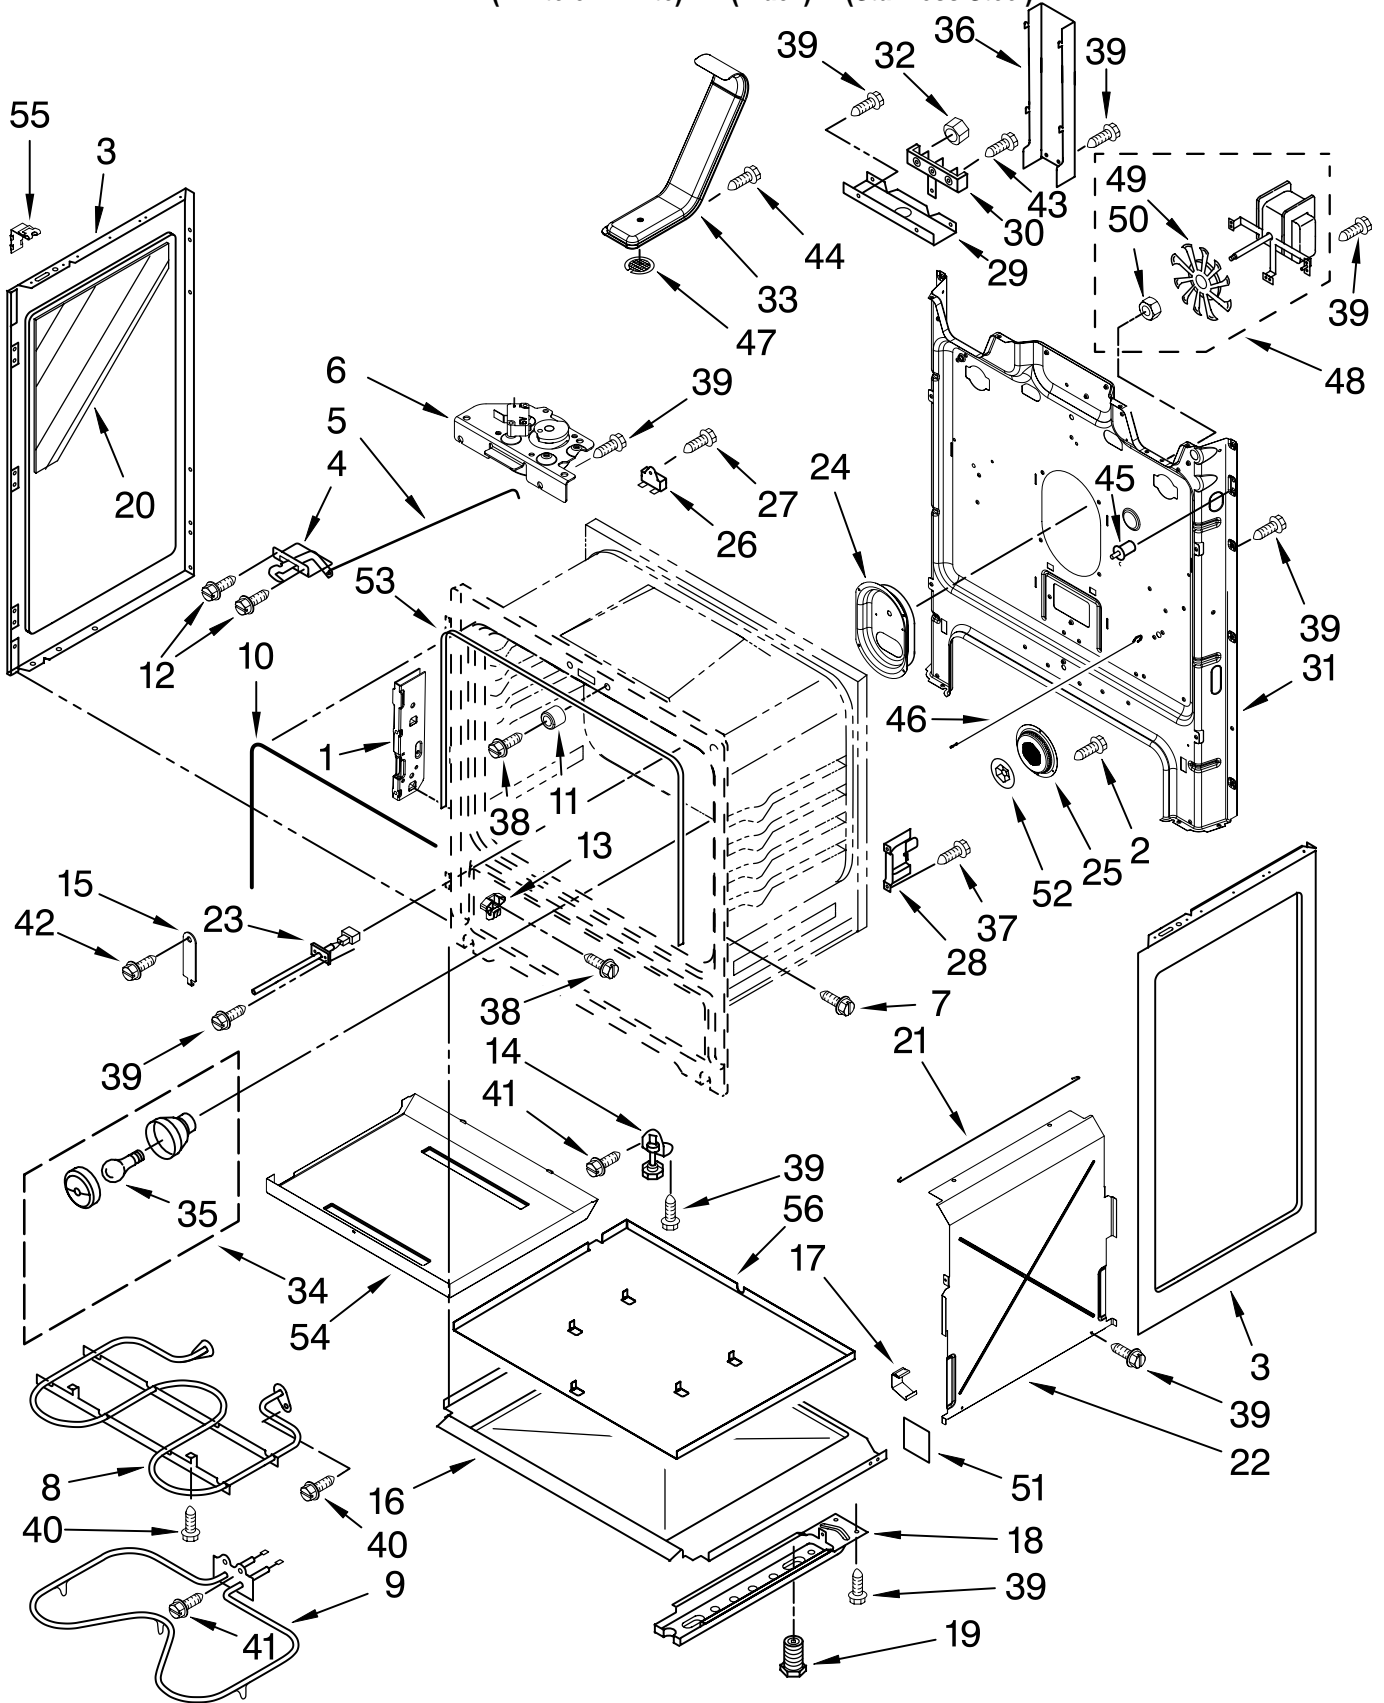

CHASSIS PARTS

For Models: MER7765WW0, MER7765WB0, MER7765WS0

(White on White) (Black) (Stainless Steel)

FOR ORDERING INFORMATION REFER TO PARTS PRICE LIST

CHASSIS PARTS

For Models: MER7765WW0, MER7765WB0, MER7765WS0
(White on White) (Black) (Stainless Steel)

Illus. No.	Part No.	DESCRIPTION	Illus. No.	Part No.	DESCRIPTION	Illus. No.	Part No.	DESCRIPTION
1	9760407	Brkt-Mntg,Dr Hnge	20	W10182346	Insulation, Side	41	3196179	Screw
2	4449809	Screw	21	W10196451	Rod, Insl Retainer	42	W10031780	Screw
3		Panel, Side (2)	22	9758238	Retainer, Side (2)	43	3400016	Screw
	8053830	White-Textured	23	W10181986	Sensor, Oven	44	3196566	Screw
	8053832	Black	24	W10134126	Bracket, Fan	45	9757238	Switch - Door
4	9761013	Latch, Door	25	W10134124	Cover, Fan	46	9757239	Rod - Door Switch Rear Mount
5	W10078380	Rod, Latch	26	3196548	Fuse, Thermal	47	9761301	Screen - Catalyst
6	W10107830	Latch Asy, Rear	27	3196172	Screw	48	W10167917	Fan, Motor Cnvctn
7	W10067840	Screw	28	3186116	Support, Oven (2)	49	W10116351	Blade, Fan
8	9757340	Element, Broil	29	3186034	Bracket, Service	50	W10116349	Nut
9	9755770	Element, Bake	30	9761958	Block, Terminal	51	9759689	Card, Insulator
10	8522416	Seal, Oven Door	31	9757029	Back, Main	52	3400968	Nut
11	9758701	Spacer, Door	32	7103P027-60	Nut (3)	53	W10183712	Tray-Bake, Hidden
12	3196560	Screw	33	W10134285	Vent Tube Asm	54	W10010350	Oven Seal, Flange
13	W10114344	Glide, Drawer (2)	34	3196701	Light Socket Assy	55	W10183541	Clip, Spring
14	3196037	Foot, Front (2)	35	311255	Bulb, Oven Light	56	W10134125	Shield, Heat
15	9761517	Clip,Door Mntg(2)	36	9758283	Cover, Box	INSULATION		
16	W10134121	Tray, Insulation	37	3196165	Screw	W10208653		Insulation, Wrap
17	W10137382	Clip, Panel (6)	38	3196168	Screw	W10219986		Insulation, Back
18	9760314	Rail, Base (2)	39	3196178	Screw	8272613		Insulation, Vent
19	W10058460	Foot, Rear (2)	40	3196174	Screw			

FOR ORDERING INFORMATION REFER TO PARTS PRICE LIST