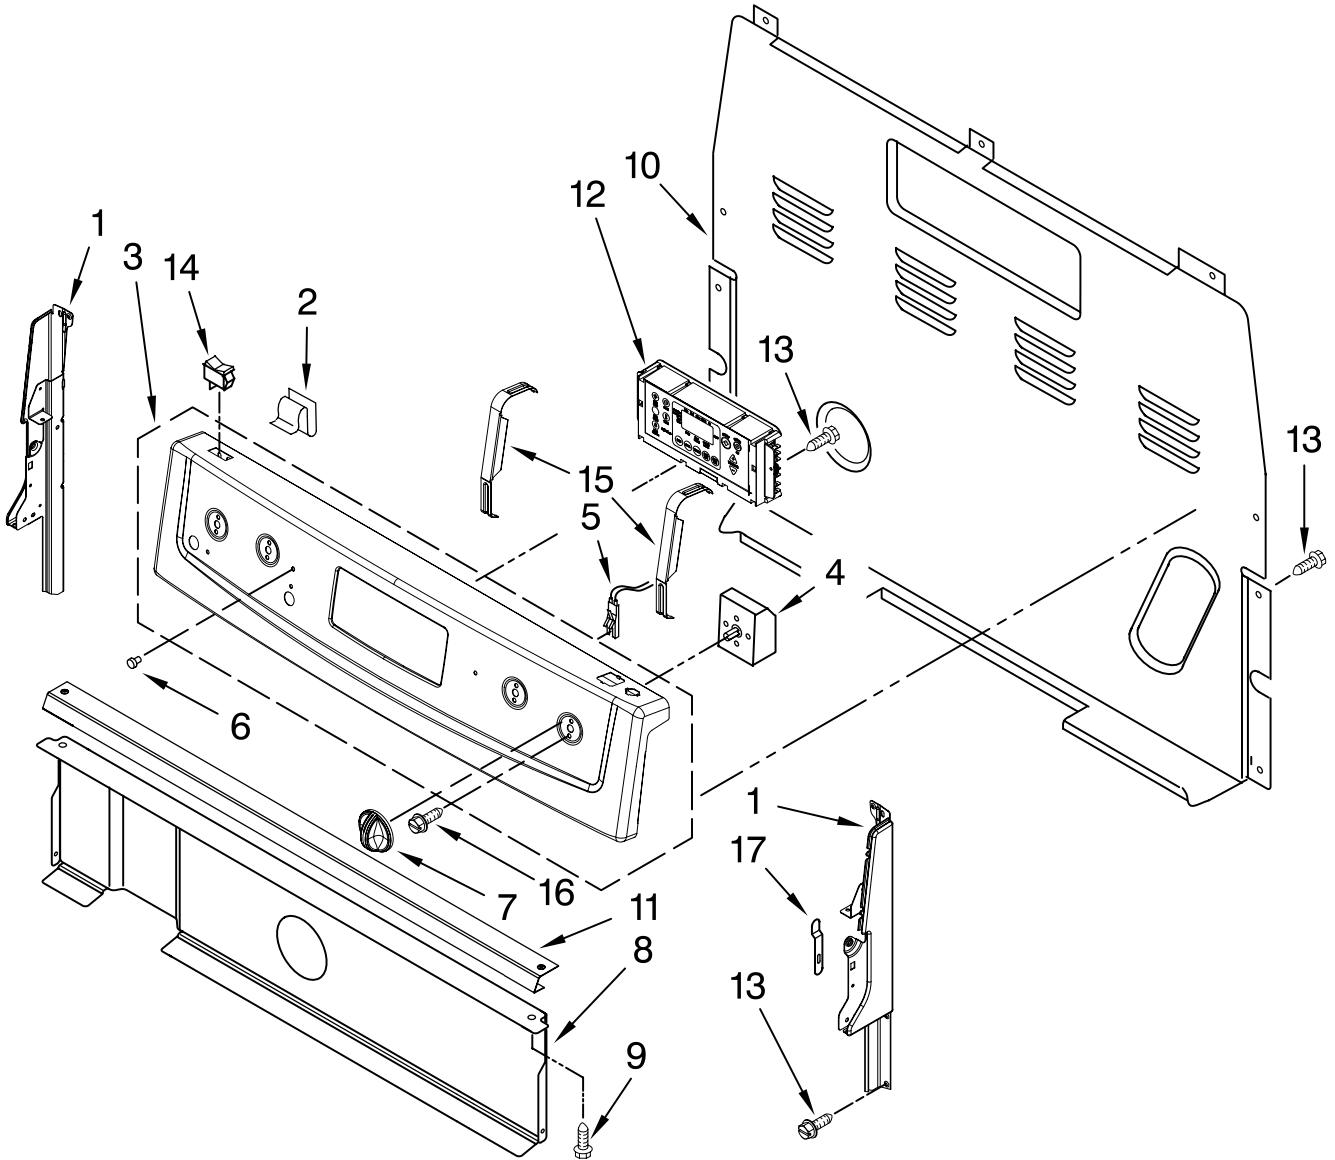

COOKTOP PARTS

For Models: MER7765WW0, MER7765WB0, MER7765WS0
(White on White) (Black) (Stainless Steel)

30" ELECTRIC CERAN
FREESTANDING RANGE
SELF CLEAN OVEN

Illus. No.	Part No.	DESCRIPTION
1	W10196158	Literature Instructions, Installation
	9757142	Template, Anti-Tip English/Spanish
	9757143	English/French
	W10234645	Owners Manual
	W10237514	Tech Sheet
	9762761	Safer Cooking Tips

Illus. No.	Part No.	DESCRIPTION
2	W10162042	Spring, Locator
3	3196170	Screw
4	W10211392	Cooktop White
	W10211393	Black

Illus. No.	Part No.	DESCRIPTION
5	W10162040	Element, Surface 3000/1900W – LF
	W10169799	3000/1400W – RF
	8523698	1200 W – LR & RR
6	3195060	Hinge, Pin/Cooktop
7	3196169	Screw
8	W10170526	Pan, Radiant Elmt

FOR ORDERING INFORMATION REFER TO PARTS PRICE LIST

CONTROL PANEL PARTS

For Models: MER7765WW0, MER7765WB0, MER7765WS0
(White on White) (Black) (Stainless Steel)

Illus. No.	Part No.	DESCRIPTION
1		Endcap
	W10184433	White Left Hand
	W10184434	White Right Hand
	W10184437	Black Left Hand
	W10184438	Black Right Hand
2	8273564	Clip
3		Panel, Control
	W10225543	White
	W10225544	Black
	W10225545	Stainless Steel
4		Switch, Infinite
	W10149355	LF,RF
	3148951	LR,RR