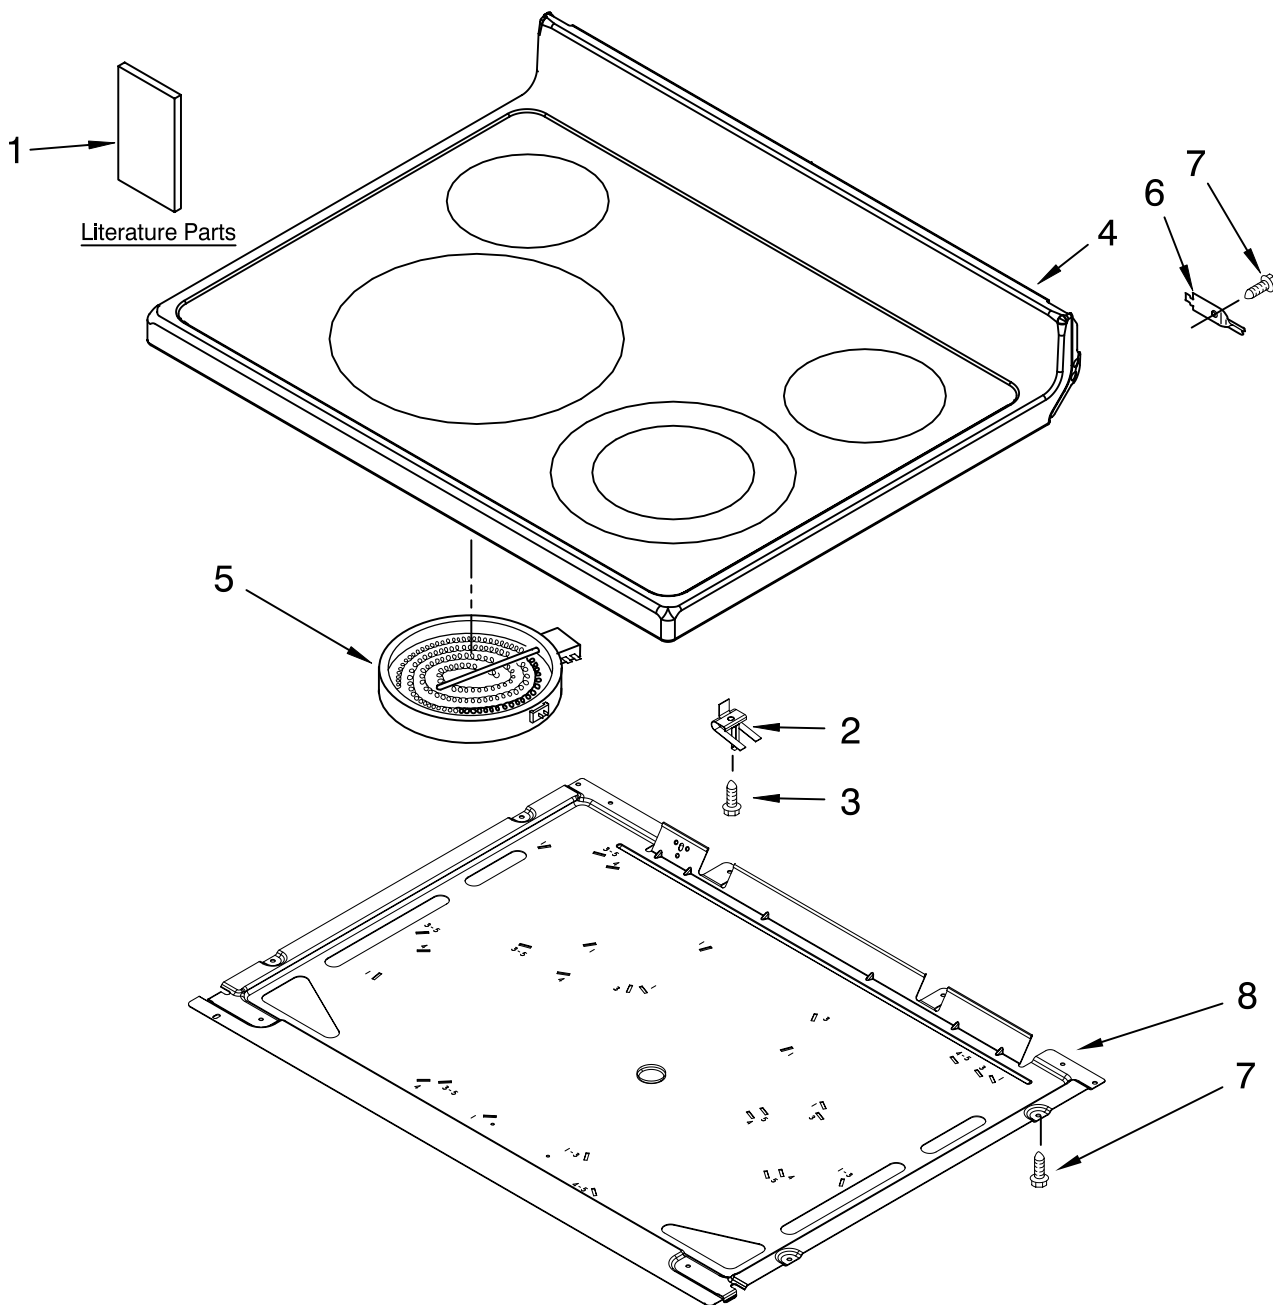

COOKTOP PARTS

For Models: MER7765WW0, MER7765WB0, MER7765WS0
(White on White) (Black) (Stainless Steel)

30" ELECTRIC CERAN
FREESTANDING RANGE
SELF CLEAN OVEN

Illus. No.	Part No.	DESCRIPTION
1	W10196158	Literature Instructions, Installation
	9757142	Template, Anti-Tip English/Spanish
	9757143	English/French
	W10234645	Owners Manual
	W10237514	Tech Sheet
	9762761	Safer Cooking Tips

Illus. No.	Part No.	DESCRIPTION
2	W10162042	Spring, Locator
3	3196170	Screw
4	W10211392	Cooktop White
	W10211393	Black

Illus. No.	Part No.	DESCRIPTION
5	W10162040	Element, Surface 3000/1900W – LF
	W10169799	3000/1400W – RF
	8523698	1200 W – LR & RR
6	3195060	Hinge, Pin/Cooktop
7	3196169	Screw
8	W10170526	Pan, Radiant Elmt

FOR ORDERING INFORMATION REFER TO PARTS PRICE LIST

CONTROL PANEL PARTS

For Models: MER7765WW0, MER7765WB0, MER7765WS0
(White on White) (Black) (Stainless Steel)

Illus. No.	Part No.	DESCRIPTION
1		Endcap
	W10184433	White Left Hand
	W10184434	White Right Hand
	W10184437	Black Left Hand
	W10184438	Black Right Hand
2	8273564	Clip
3		Panel, Control
	W10225543	White
	W10225544	Black
	W10225545	Stainless Steel
4		Switch, Infinite
	W10149355	LF,RF
	3148951	LR,RR