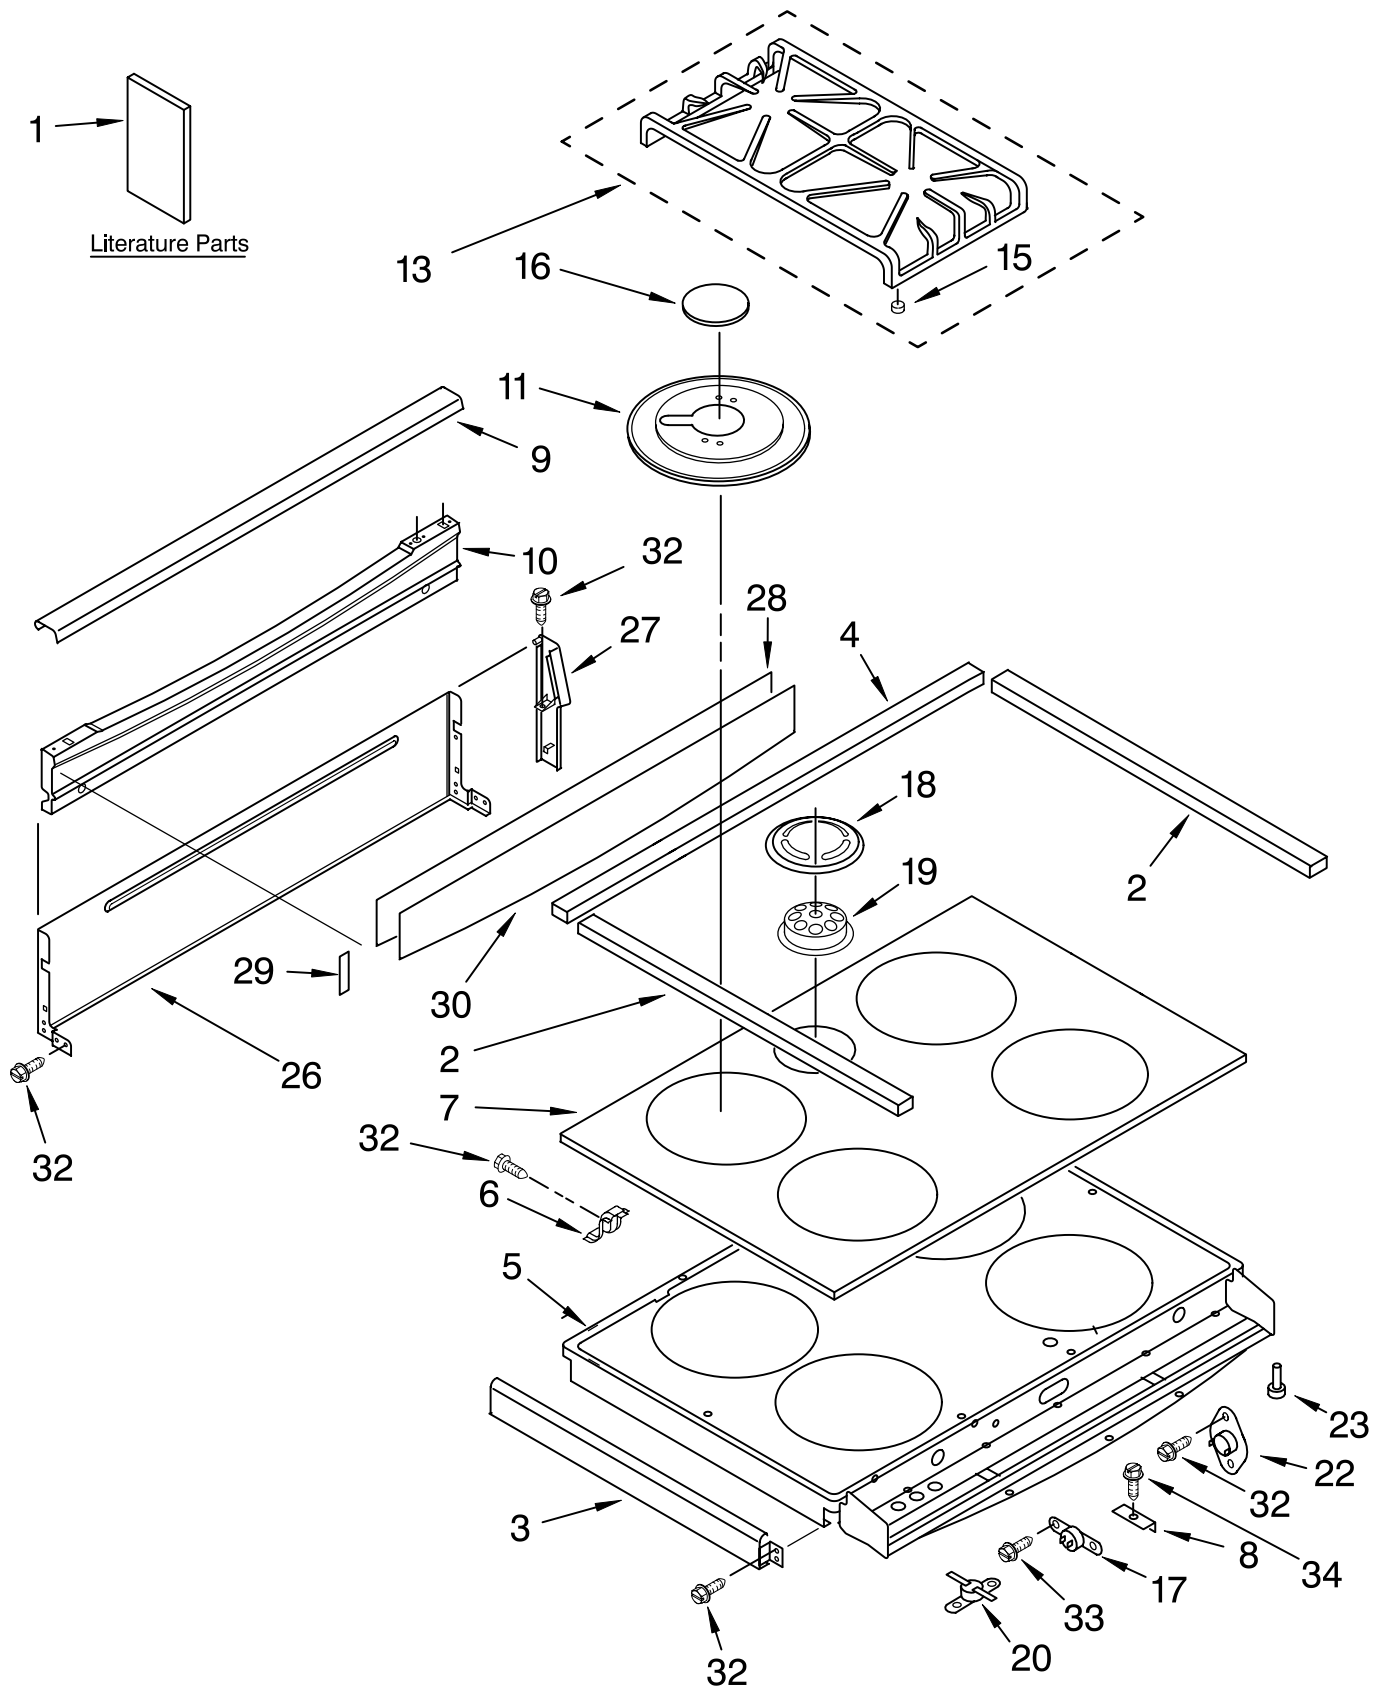

KitchenAid® COOKTOP PARTS

For Models: KGRT607HWH5, KGRT607HBT5, KGRT607HBS5, KGRT607HBL5
(White) (Biscuit) (Stainless Steel) (Black)

30" Freestanding
Gas Range
DESIGNER STYLE
Convection Oven

FOR ORDERING INFORMATION REFER TO PARTS PRICE LIST