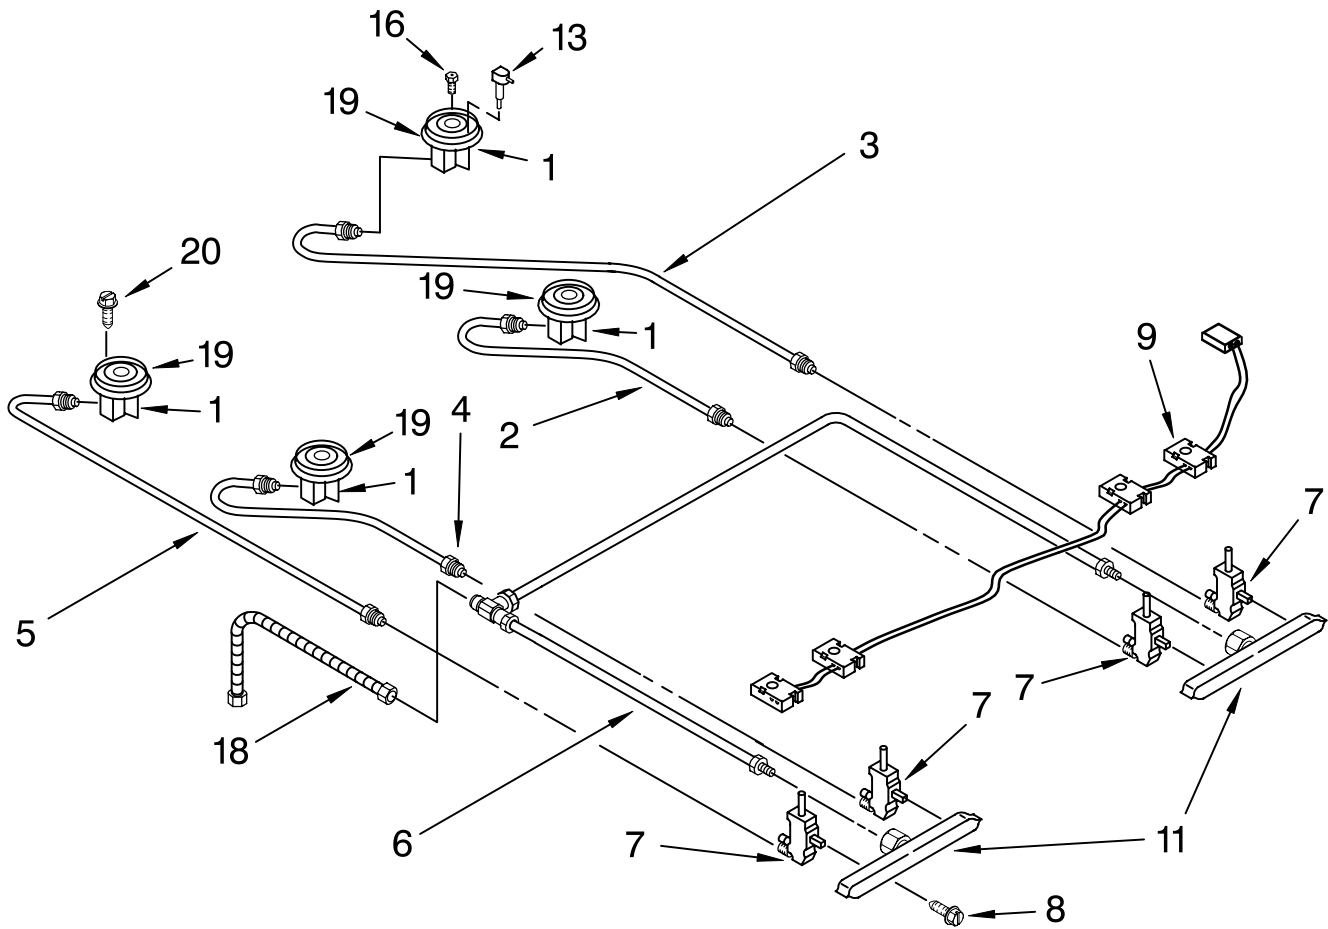

FOR ORDERING INFORMATION REFER TO PARTS PRICE LIST

COOKTOP BURNER PARTS

For Models: KGRT607HWH5, KGRT607HBT5, KGRT607HBS5, KGRT607HBL5
 (White) (Biscuit) (Stainless Steel) (Black)

Illus. No.	Part No.	DESCRIPTION	Illus. No.	Part No.	DESCRIPTION	Illus. No.	Part No.	DESCRIPTION
1		Burner Base W/Orifices	7		Valve, Burner	16		Orifice, Burner
	9754183	6K RF-LR		9753045	6K RF-LR Red Stem		9753928	6K RF-LR
	9754189	12K RR		9753044	12K RR Black Stem		9753929	12K RR
	9754192	14K LF		9753614	14K LF Plain Stem		9753930	14K LF
2	9753610	Tubing, Burner(RF)	8	3185829	Bolt, Gas Valve(4)	18	9751854	Tubing, Flex
3	9753611	Tubing, Burner(RR)	9	9752994	Spark Switch & Harness Assembly	19		Head, Burner
4	9753608	Tubing, Burner(LF)	11		Manifold		8273216	6K RF-LR
5	9753609	Tubing, Burner(LR)		9754116L	Left Hand		8273214	12K RR
6	9754148	Tubing, Manifold		9754116R	Right Hand		4455849	14K LF
			13	9754215	Electrode		9754136	Pad, Burner Ring
						20	8281147	Screw, 8-18 x 5/8

FOR ORDERING INFORMATION REFER TO PARTS PRICE LIST

CONTROL PANEL PARTS

For Models: KGRT607HWH5, KGRT607HBT5, KGRT607HBS5, KGRT607HBL5
 (White) (Biscuit) (Stainless Steel) (Black)

Illus. No.	Part No.	DESCRIPTION
1		Console, Glass
	9781973CW	White
	9781973CB	Black
	9781973CC	Biscuit
2	9781980	Timer, Electronic
3	9780271	Screw, 8-18 x 1/4
4		End Cap
		Right Hand
	9751280FW	White
	9751280FB	Black
	9751280FC	Biscuit
		Left Hand
	9751279FW	White
	9751279FB	Black
	9751279FC	Biscuit
7	9780265	Screw, 10-16 x 3/8
8		Knobs, Control
	9751199FW	White
	9751199FB	Black
	9751199FC	Biscuit
23	3191387	Seal, Switch
24	9781488	Spacer, Bottom Trim