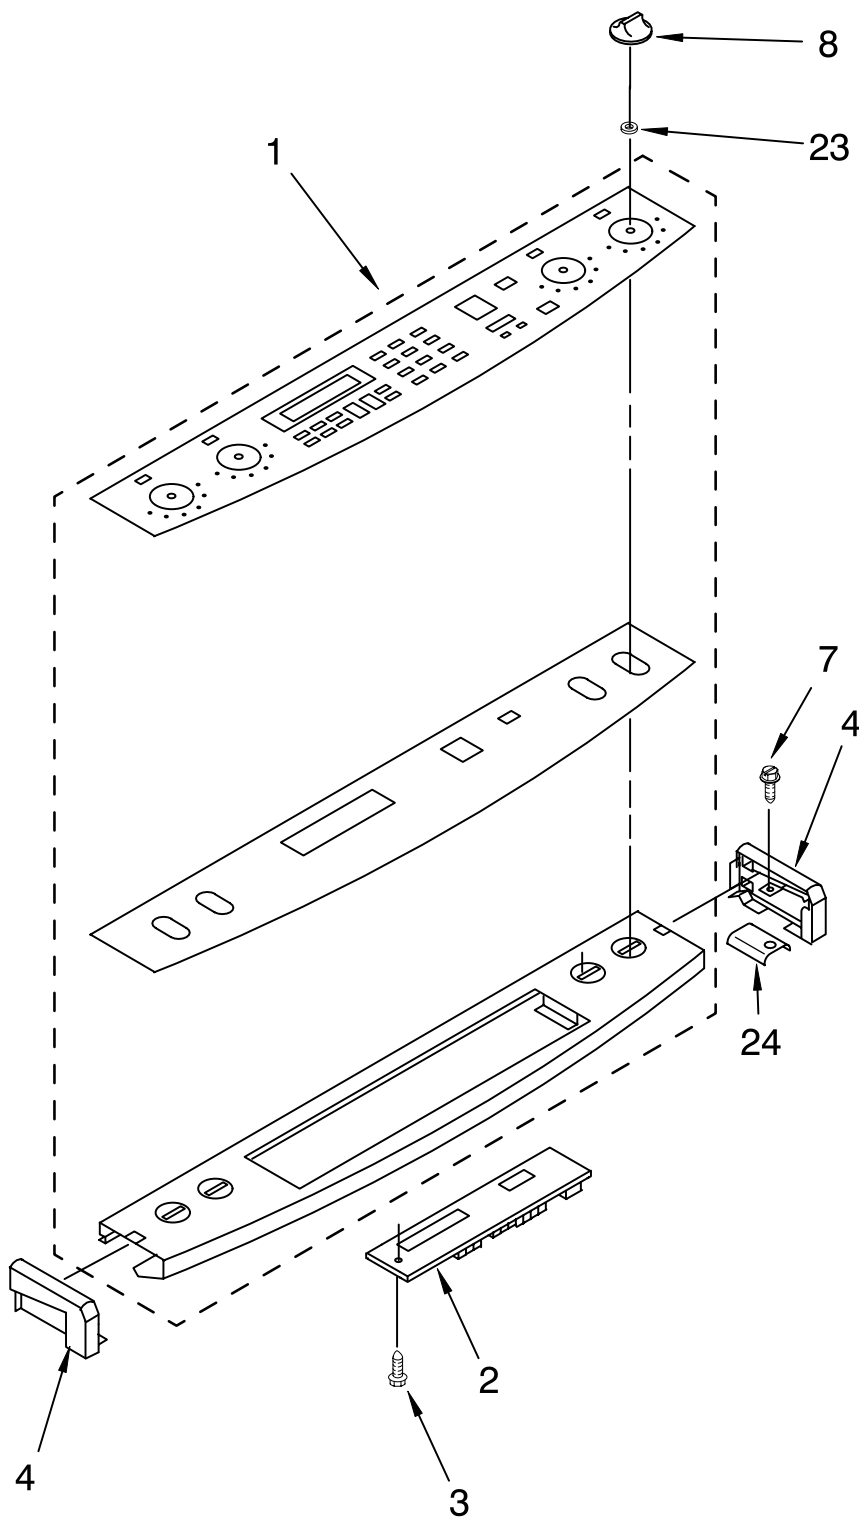

FOR ORDERING INFORMATION REFER TO PARTS PRICE LIST

COOKTOP BURNER PARTS

For Models: KGRT607HWH5, KGRT607HBT5, KGRT607HBS5, KGRT607HBL5
 (White) (Biscuit) (Stainless Steel) (Black)

Illus. No.	Part No.	DESCRIPTION	Illus. No.	Part No.	DESCRIPTION	Illus. No.	Part No.	DESCRIPTION
1		Burner Base W/Orifices	7		Valve, Burner	16		Orifice, Burner
	9754183	6K RF-LR		9753045	6K RF-LR Red Stem		9753928	6K RF-LR
	9754189	12K RR		9753044	12K RR Black Stem		9753929	12K RR
	9754192	14K LF		9753614	14K LF Plain Stem		9753930	14K LF
2	9753610	Tubing, Burner(RF)	8	3185829	Bolt, Gas Valve(4)	18	9751854	Tubing, Flex
3	9753611	Tubing, Burner(RR)	9	9752994	Spark Switch & Harness Assembly	19		Head, Burner
4	9753608	Tubing, Burner(LF)	11		Manifold		8273216	6K RF-LR
5	9753609	Tubing, Burner(LR)		9754116L	Left Hand		8273214	12K RR
6	9754148	Tubing, Manifold		9754116R	Right Hand		4455849	14K LF
			13	9754215	Electrode		9754136	Pad, Burner Ring
						20	8281147	Screw, 8-18 x 5/8

FOR ORDERING INFORMATION REFER TO PARTS PRICE LIST

CONTROL PANEL PARTS

For Models: KGRT607HWH5, KGRT607HBT5, KGRT607HBS5, KGRT607HBL5
 (White) (Biscuit) (Stainless Steel) (Black)

Illus. No.	Part No.	DESCRIPTION
1		Console, Glass
	9781973CW	White
	9781973CB	Black
	9781973CC	Biscuit
2	9781980	Timer, Electronic
3	9780271	Screw, 8-18 x 1/4
4		End Cap
		Right Hand
	9751280FW	White
	9751280FB	Black
	9751280FC	Biscuit
		Left Hand
	9751279FW	White
	9751279FB	Black
	9751279FC	Biscuit
7	9780265	Screw, 10-16 x 3/8
8		Knobs, Control
	9751199FW	White
	9751199FB	Black
	9751199FC	Biscuit
23	3191387	Seal, Switch
24	9781488	Spacer, Bottom Trim