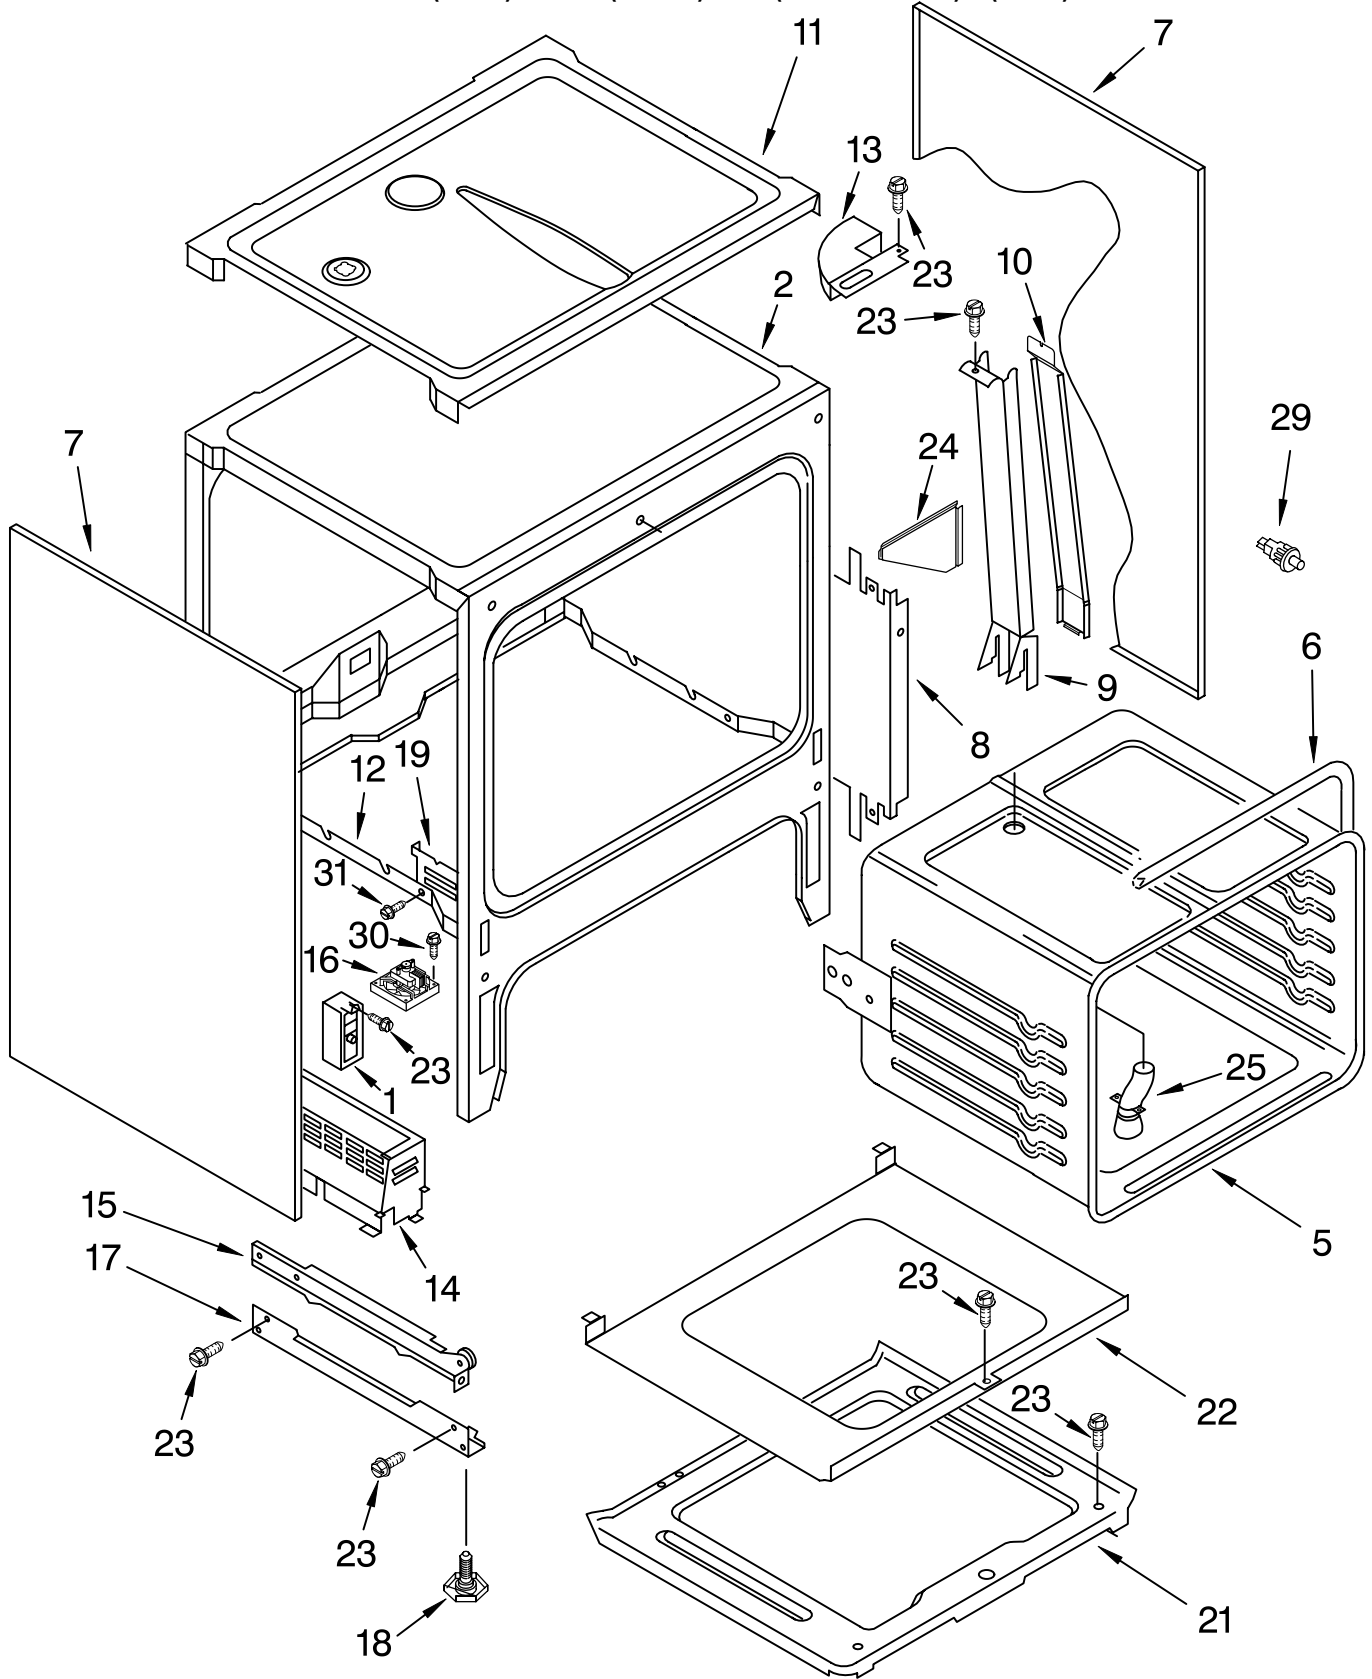

OVEN CHASSIS PARTS

For Models: KGRT607HWH5, KGRT607HBT5, KGRT607HBS5, KGRT607HBL5
(White) (Biscuit) (Stainless Steel) (Black)

FOR ORDERING INFORMATION REFER TO PARTS PRICE LIST

OVEN CHASSIS PARTS

For Models: KGRT607HWH5, KGRT607HBT5, KGRT607HBS5, KGRT607HBL5
(White) (Biscuit) (Stainless Steel) (Black)

Illus. No.	Part No.	DESCRIPTION
1	8053421 98997	Module, Spark Clip
2	9750514GM	Chassis, Front
5	9753335GM	Oven Liner
6	9755179	Gasket Oven
7		Oven, Side L or R
	9781907PW	White
	9781907PB	Black
	9781907PC	Biscuit
8	9780664	Shield, Insulation
9	9751789	Fan Duct, Side
10	9782329	Duct
11	9752637	Burner Box
12	9752735	Retainer, Insulation
13	9751653	Duct, Top
14	9751060	Support, Fan
15	9750223	Drawer Rail, Left
	9750224	Drawer Rail, Right
16	9751020	Motor, Fan
17	9750147	Bottom Rail (2)
18	312701	Foot, (4)
19	9782005	Hinge, Door L or R
21	9782051	Shield, Drawer
22	9782050	Plate, Reflectance
23	9780265	Screw, 10-16 x 3/8
24	9782326	Shield, Heat
25	9751592	Vent Tube
29	9781581	Door Switch
30	9751808	Screw, 8-18 x 1
31	9780270	Screw, 8-18 x 3/8

FOR ORDERING INFORMATION REFER TO PARTS PRICE LIST