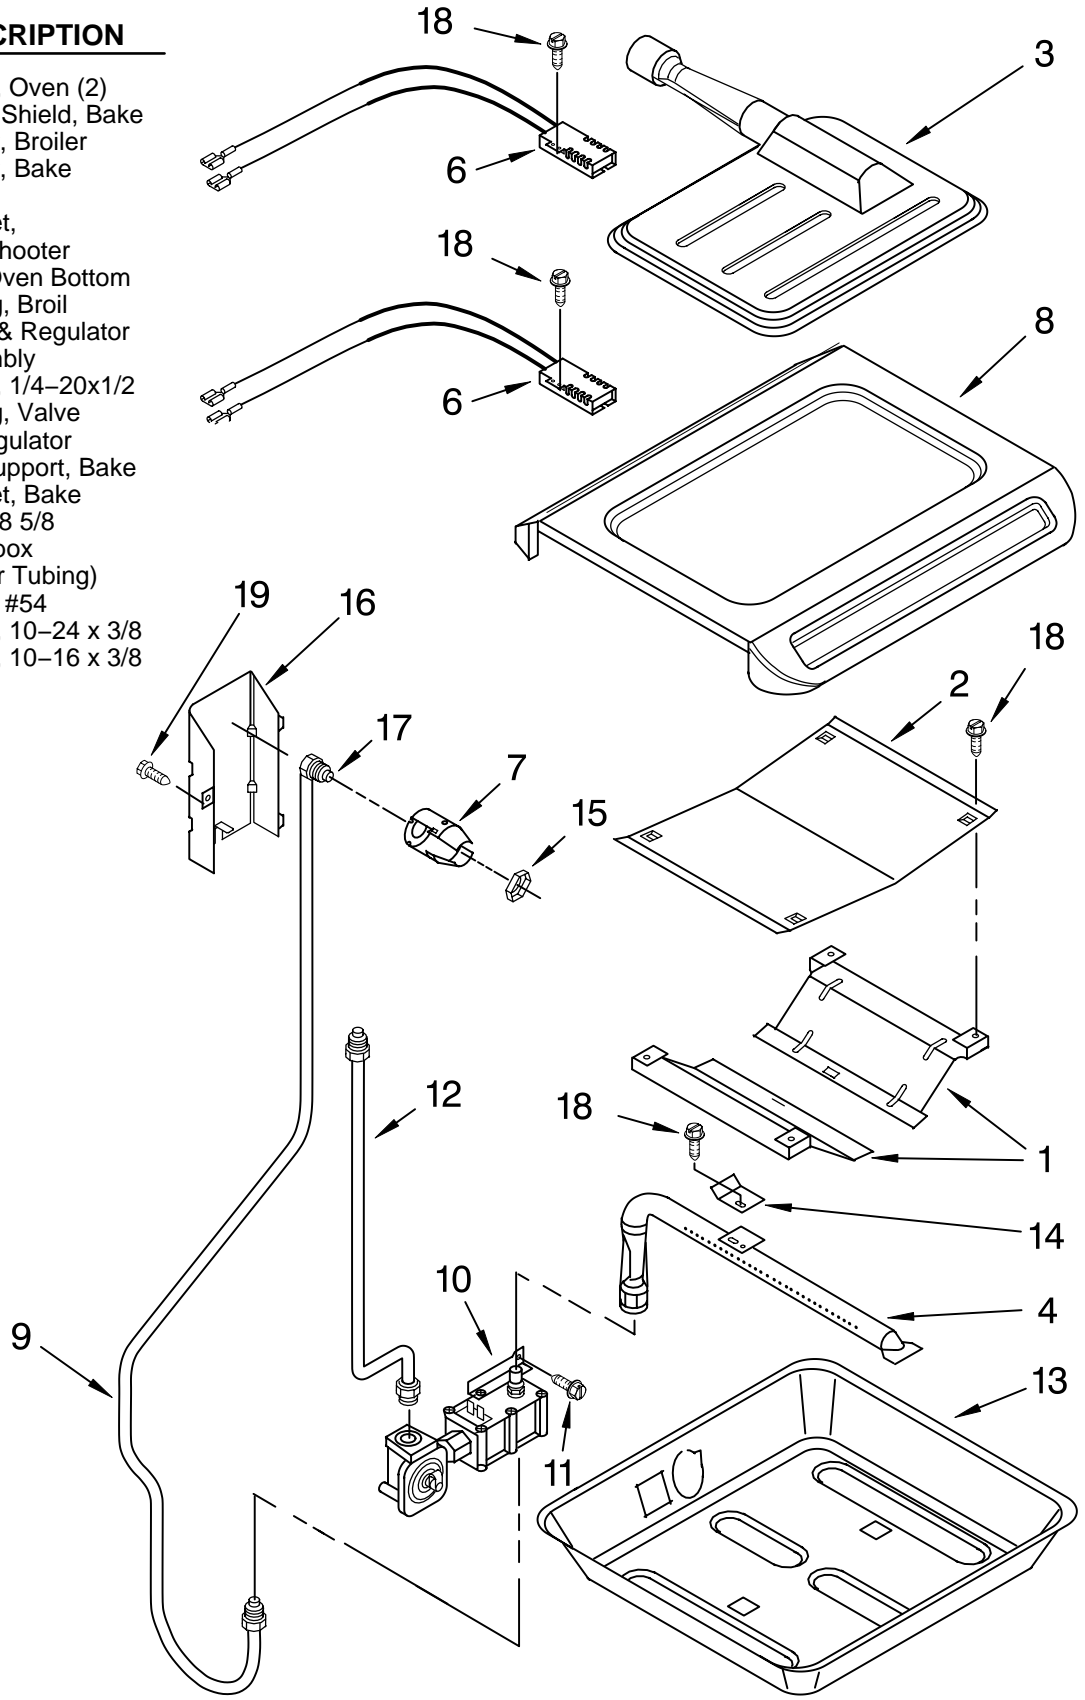

OVEN CHASSIS PARTS

For Models: KGRT607HWH5, KGRT607HBT5, KGRT607HBS5, KGRT607HBL5
 (White) (Biscuit) (Stainless Steel) (Black)

Illus. No.	Part No.	DESCRIPTION
1	8053421 98997	Module, Spark Clip
2	9750514GM	Chassis, Front
5	9753335GM	Oven Liner
6	9755179	Gasket Oven
7		Oven, Side L or R
	9781907PW	White
	9781907PB	Black
	9781907PC	Biscuit
8	9780664	Shield, Insulation
9	9751789	Fan Duct, Side
10	9782329	Duct
11	9752637	Burner Box
12	9752735	Retainer, Insulation
13	9751653	Duct, Top
14	9751060	Support, Fan
15	9750223	Drawer Rail, Left
	9750224	Drawer Rail, Right
16	9751020	Motor, Fan
17	9750147	Bottom Rail (2)
18	312701	Foot, (4)
19	9782005	Hinge, Door L or R
21	9782051	Shield, Drawer
22	9782050	Plate, Reflectance
23	9780265	Screw, 10-16 x 3/8
24	9782326	Shield, Heat
25	9751592	Vent Tube
29	9781581	Door Switch
30	9751808	Screw, 8-18 x 1
31	9780270	Screw, 8-18 x 3/8

FOR ORDERING INFORMATION REFER TO PARTS PRICE LIST

BROILER & OVEN BURNER PARTS

For Models: KGRT607HWH5, KGRT607HBT5, KGRT607HBS5, KGRT607HBL5
 (White) (Biscuit) (Stainless Steel) (Black)

Illus. No.	Part No.	DESCRIPTION
1	9752737	Shield, Oven (2)
2	9752738	Flame Shield, Bake
3	9752922	Burner, Broiler
4	9751367	Burner, Bake
6	9753108	Ignitor,
7	9752858	Bracket, Broil Shooter
8	9752736GM	Pan, Oven Bottom
9	9782061	Tubing, Broil
10	9752698	Valve & Regulator Assembly
11	776593	Screw, 1/4-20x1/2
12	9781015	Tubing, Valve To Regulator
13	9752734	Pan Support, Bake
14	9751600	Bracket, Bake
15	9751203	Nut #18 5/8
16	9752920	Coverbox (Broiler Tubing)
17	9752716	Orifice #54
18	9751643	Screw, 10-24 x 3/8
19	9780265	Screw, 10-16 x 3/8