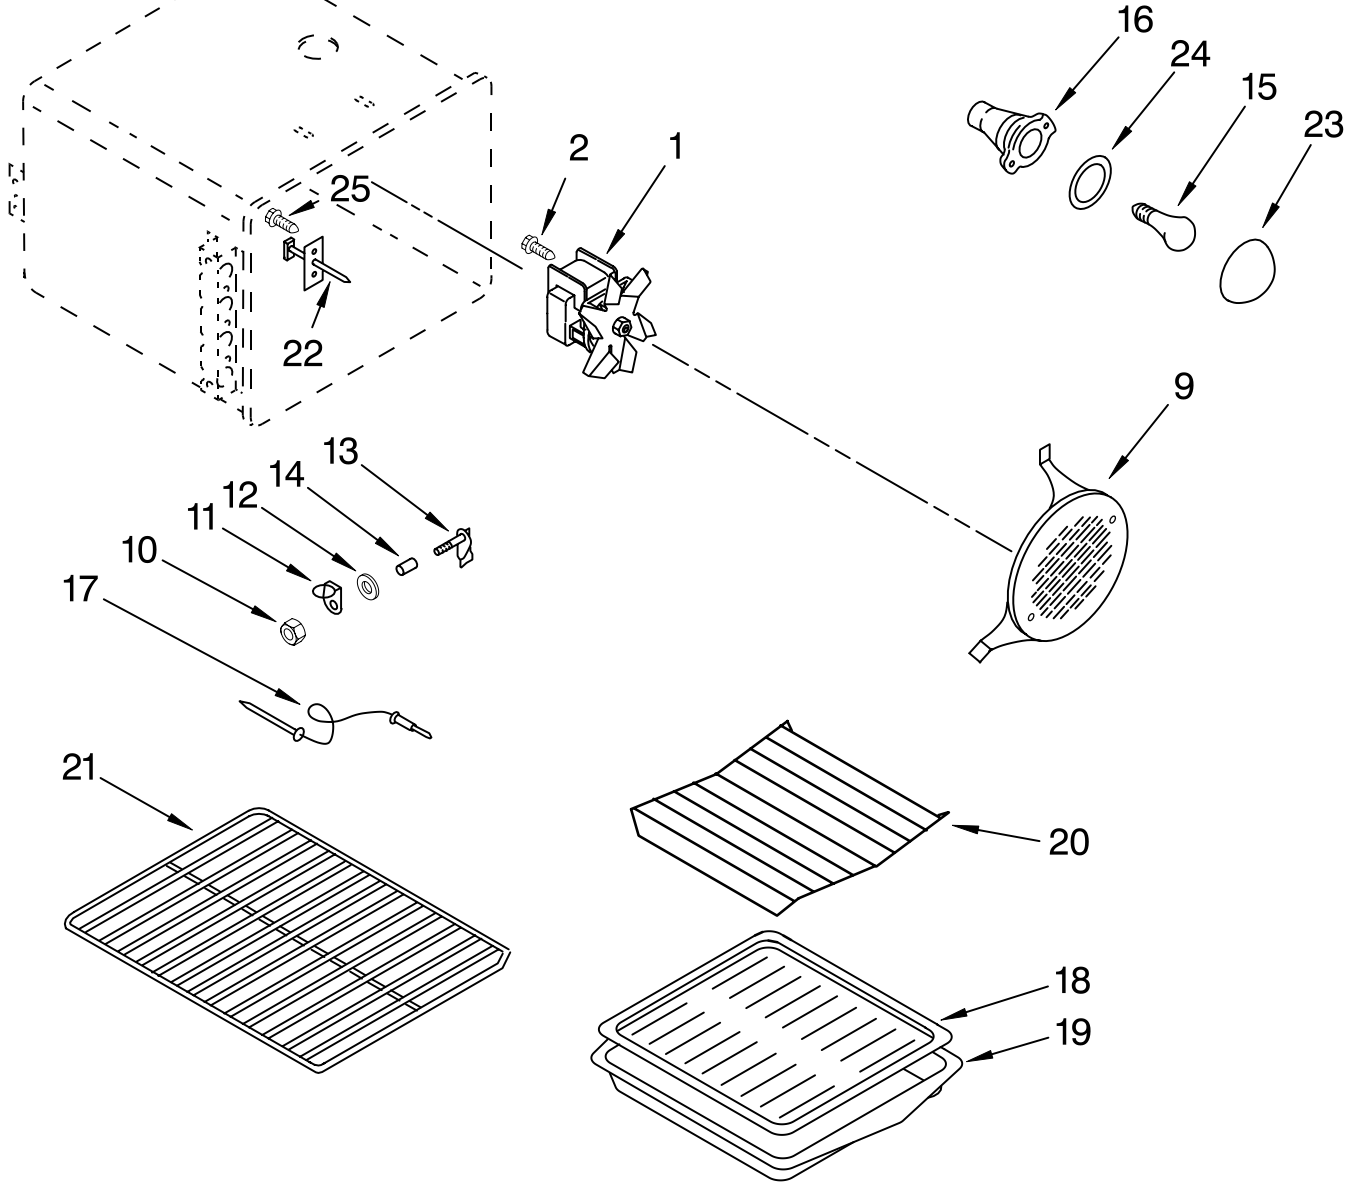

FOR ORDERING INFORMATION REFER TO PARTS PRICE LIST

BROILER & OVEN BURNER PARTS

For Models: KGRT607HWH5, KGRT607HBT5, KGRT607HBS5, KGRT607HBL5
 (White) (Biscuit) (Stainless Steel) (Black)

Illus. No.	Part No.	DESCRIPTION
1	9752737	Shield, Oven (2)
2	9752738	Flame Shield, Bake
3	9752922	Burner, Broiler
4	9751367	Burner, Bake
6	9753108	Ignitor,
7	9752858	Bracket, Broil Shooter
8	9752736GM	Pan, Oven Bottom
9	9782061	Tubing, Broil
10	9752698	Valve & Regulator Assembly
11	776593	Screw, 1/4-20x1/2
12	9781015	Tubing, Valve To Regulator
13	9752734	Pan Support, Bake
14	9751600	Bracket, Bake
15	9751203	Nut #18 5/8
16	9752920	Coverbox (Broiler Tubing)
17	9752716	Orifice #54
18	9751643	Screw, 10-24 x 3/8
19	9780265	Screw, 10-16 x 3/8

FOR ORDERING INFORMATION REFER TO PARTS PRICE LIST

OVEN PARTS

For Models: KGRT607HWH5, KGRT607HBT5, KGRT607HBS5, KGRT607HBL5
 (White) (Biscuit) (Stainless Steel) (Black)

Illus. No.	Part No.	DESCRIPTION
1	9781543	Assembly, Fan
2	9780272	Screw, 10-16 x 1/2
9	9751904GM	Baffle, Convection
	9780270	Screw, (2) 8 x 3/8
10	4167277	Lock-Nut, Cvr.Jack
11	4167266	Jack Cover
12	305289	Gasket