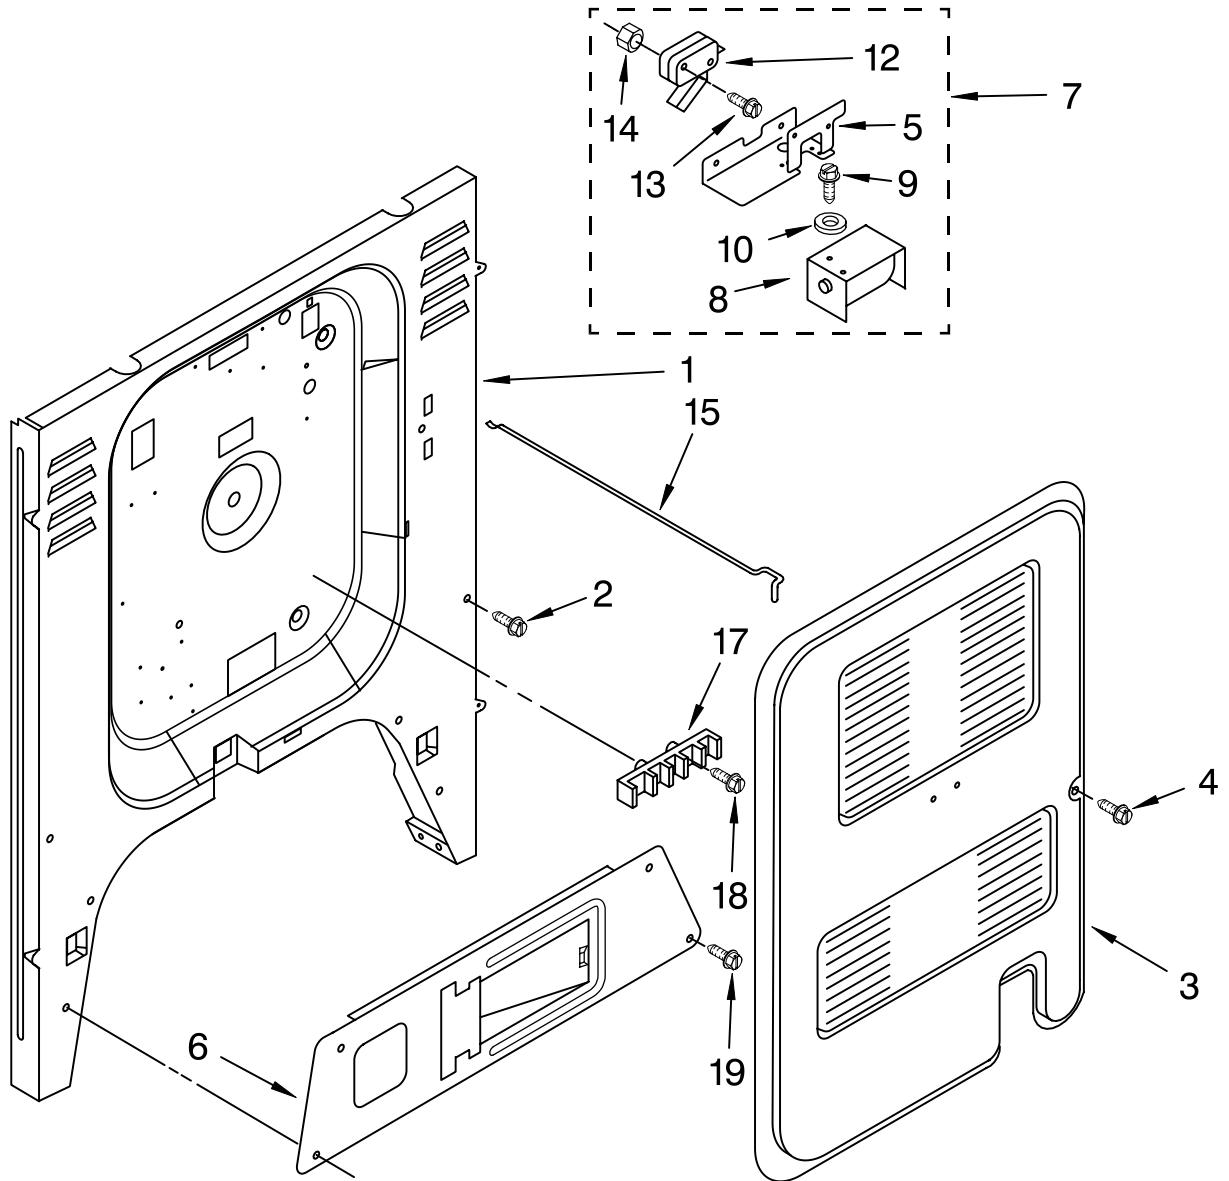

REAR CHASSIS PARTS

For Models: KGRT607HWH5, KGRT607HBT5, KGRT607HBS5, KGRT607HBL5
(White) (Biscuit) (Stainless Steel) (Black)

Illus. No.	Part No.	DESCRIPTION
1	9751051	Back, Chassis
2	340184	Screw, 10-16 x 1.5
3	9751353	Panel, Rear Cover
4	423247	Screw, 10-16 x 3/8
5	9751418	Bracket, Lock
6	9751500	Bracket, Regulator Valve

Illus. No.	Part No.	DESCRIPTION
7	9751439	Oven Lock Assy.
8	9751590	Solenoid
9	422222	Screw, 10-32 x 5/16
10	424238	Washer, #10 Lock
12	9751763	Switch, Interlock

Illus. No.	Part No.	DESCRIPTION
13	9750887	Screw, 4-40 x 1
14	9750888	Nut (2)
15	9750523	Rod, Lock
17	258076	Block, Terminal
18	98884	Screw, 10-16 x 1
19	9780265	Screw, 10-16 x 3/8

FOR ORDERING INFORMATION REFER TO PARTS PRICE LIST