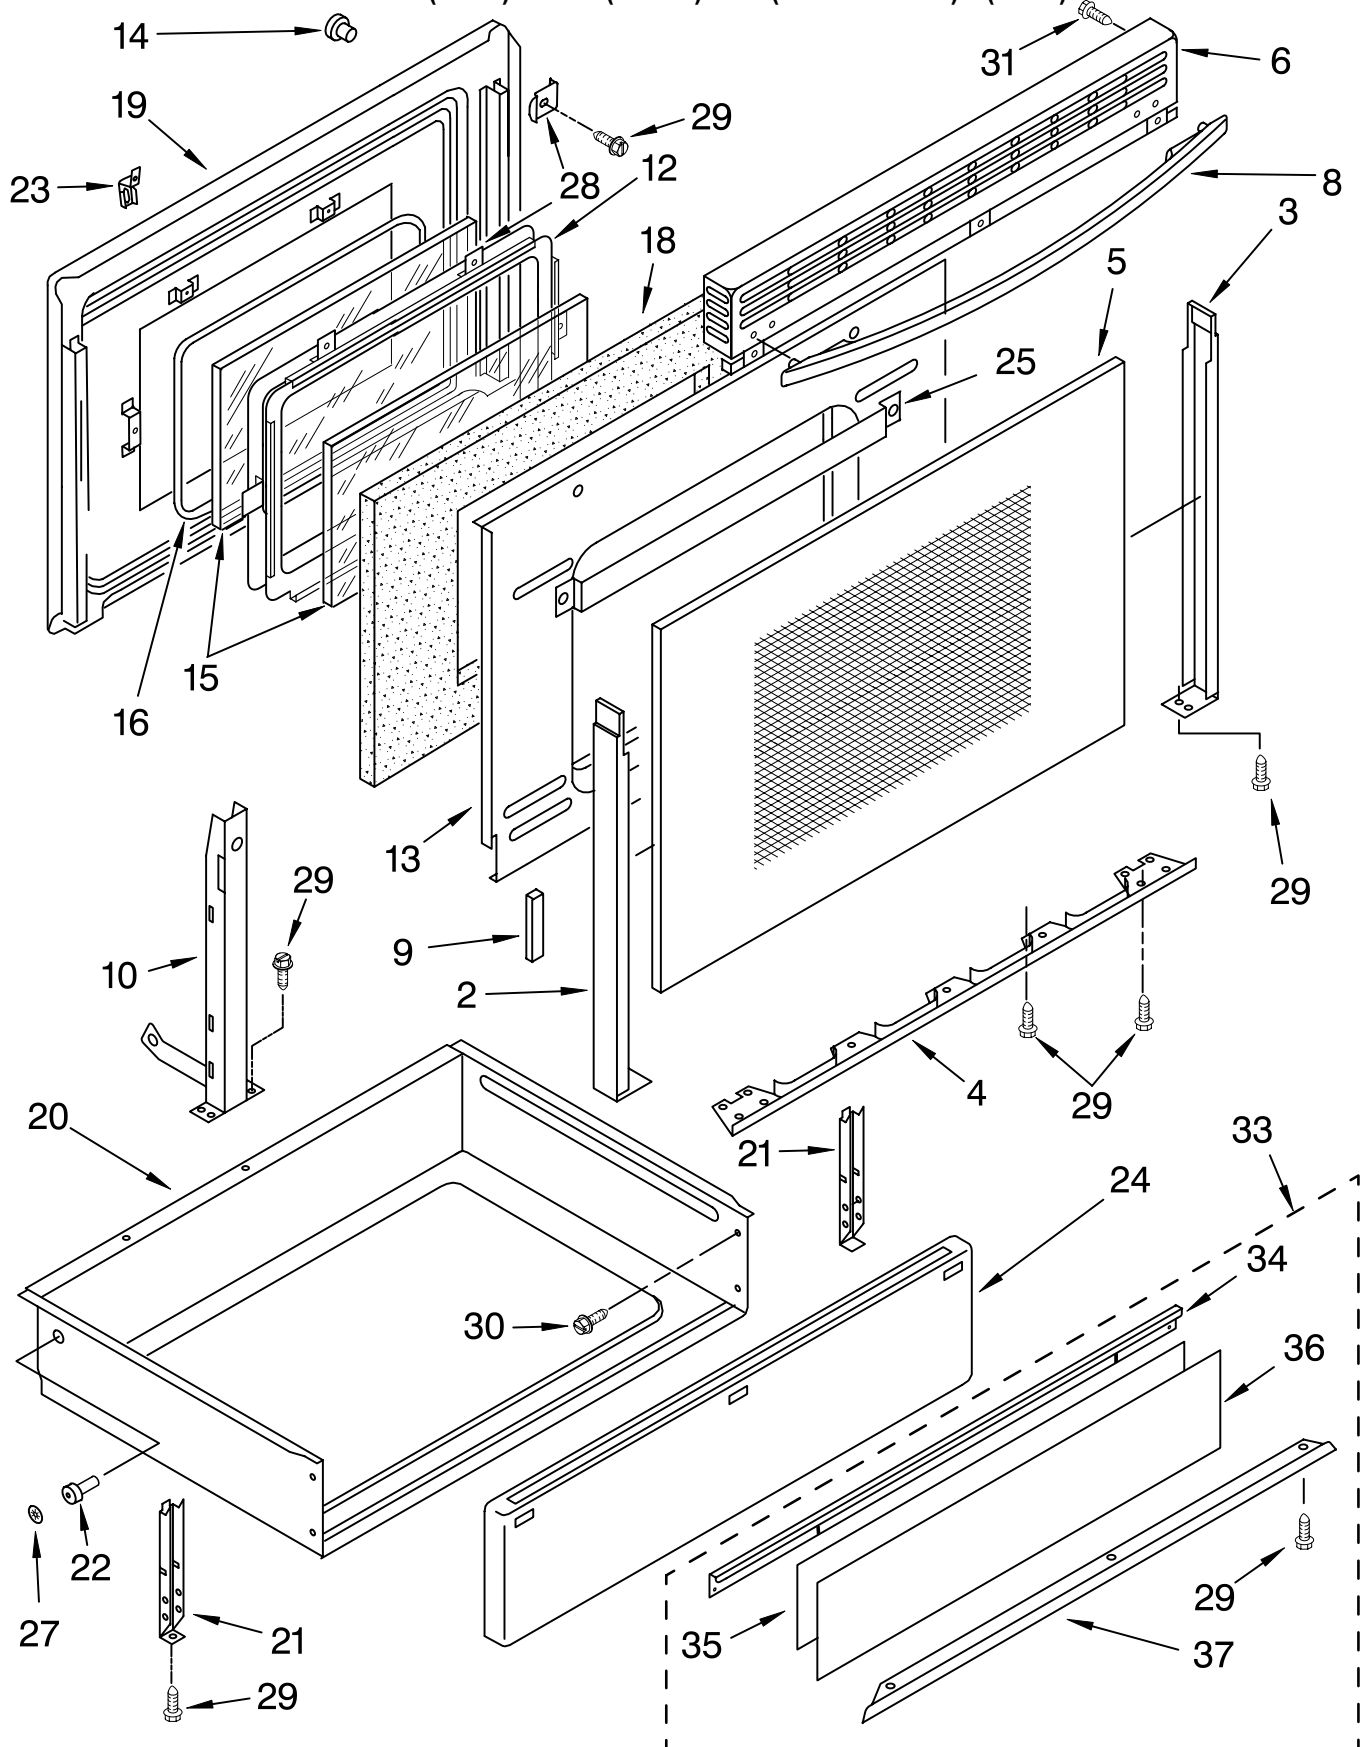

DOOR AND DRAWER PARTS

For Models: KGRT607HWH5, KGRT607HBT5, KGRT607HBS5, KGRT607HBL5
(White) (Biscuit) (Stainless Steel) (Black)

FOR ORDERING INFORMATION REFER TO PARTS PRICE LIST