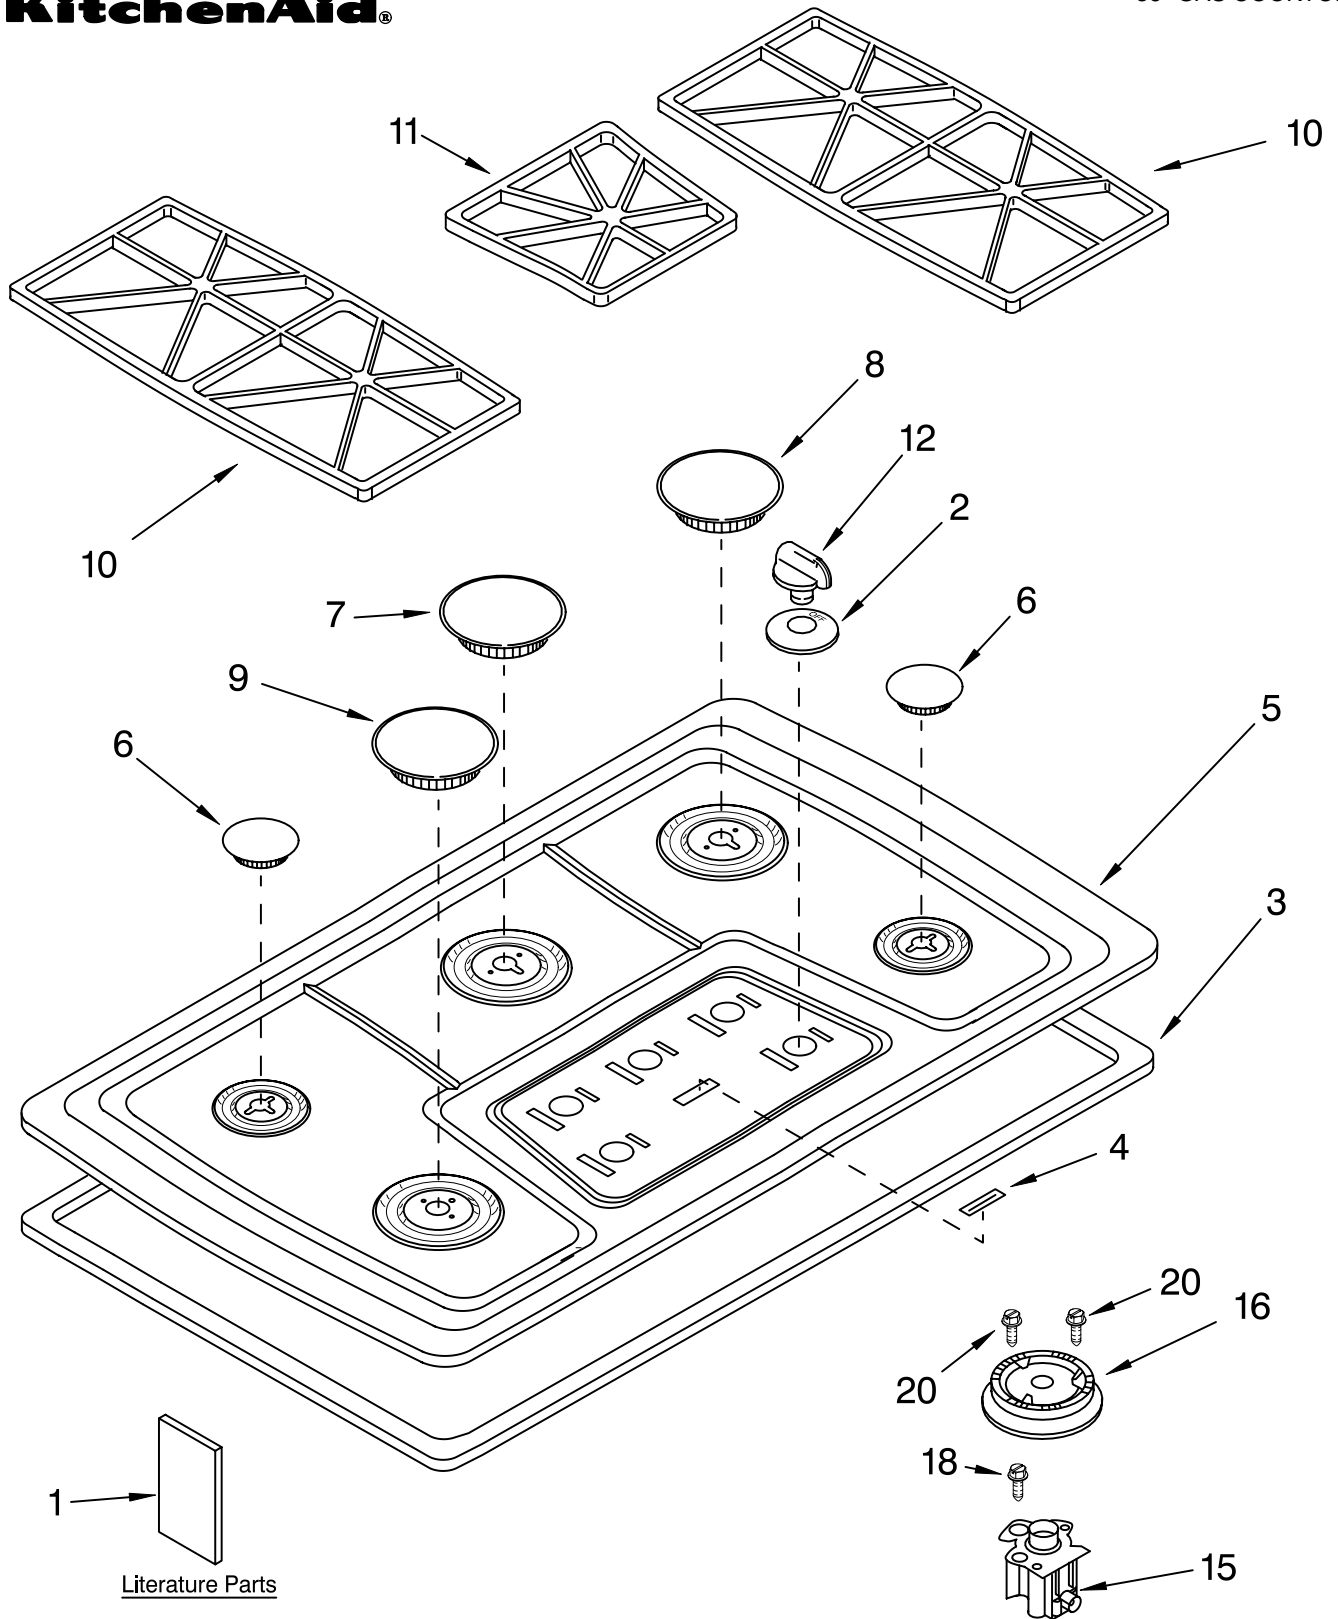

# COOKTOP, BURNER AND GRATE PARTS

For Models: KGCS166GBL3, KGCS166GWH3, KGCS166GBT3, KGCS166GSS3

(Black)

(White)

(Biscuit)

(Stainless Steel)

**KitchenAid®**

36" GAS COOKTOP