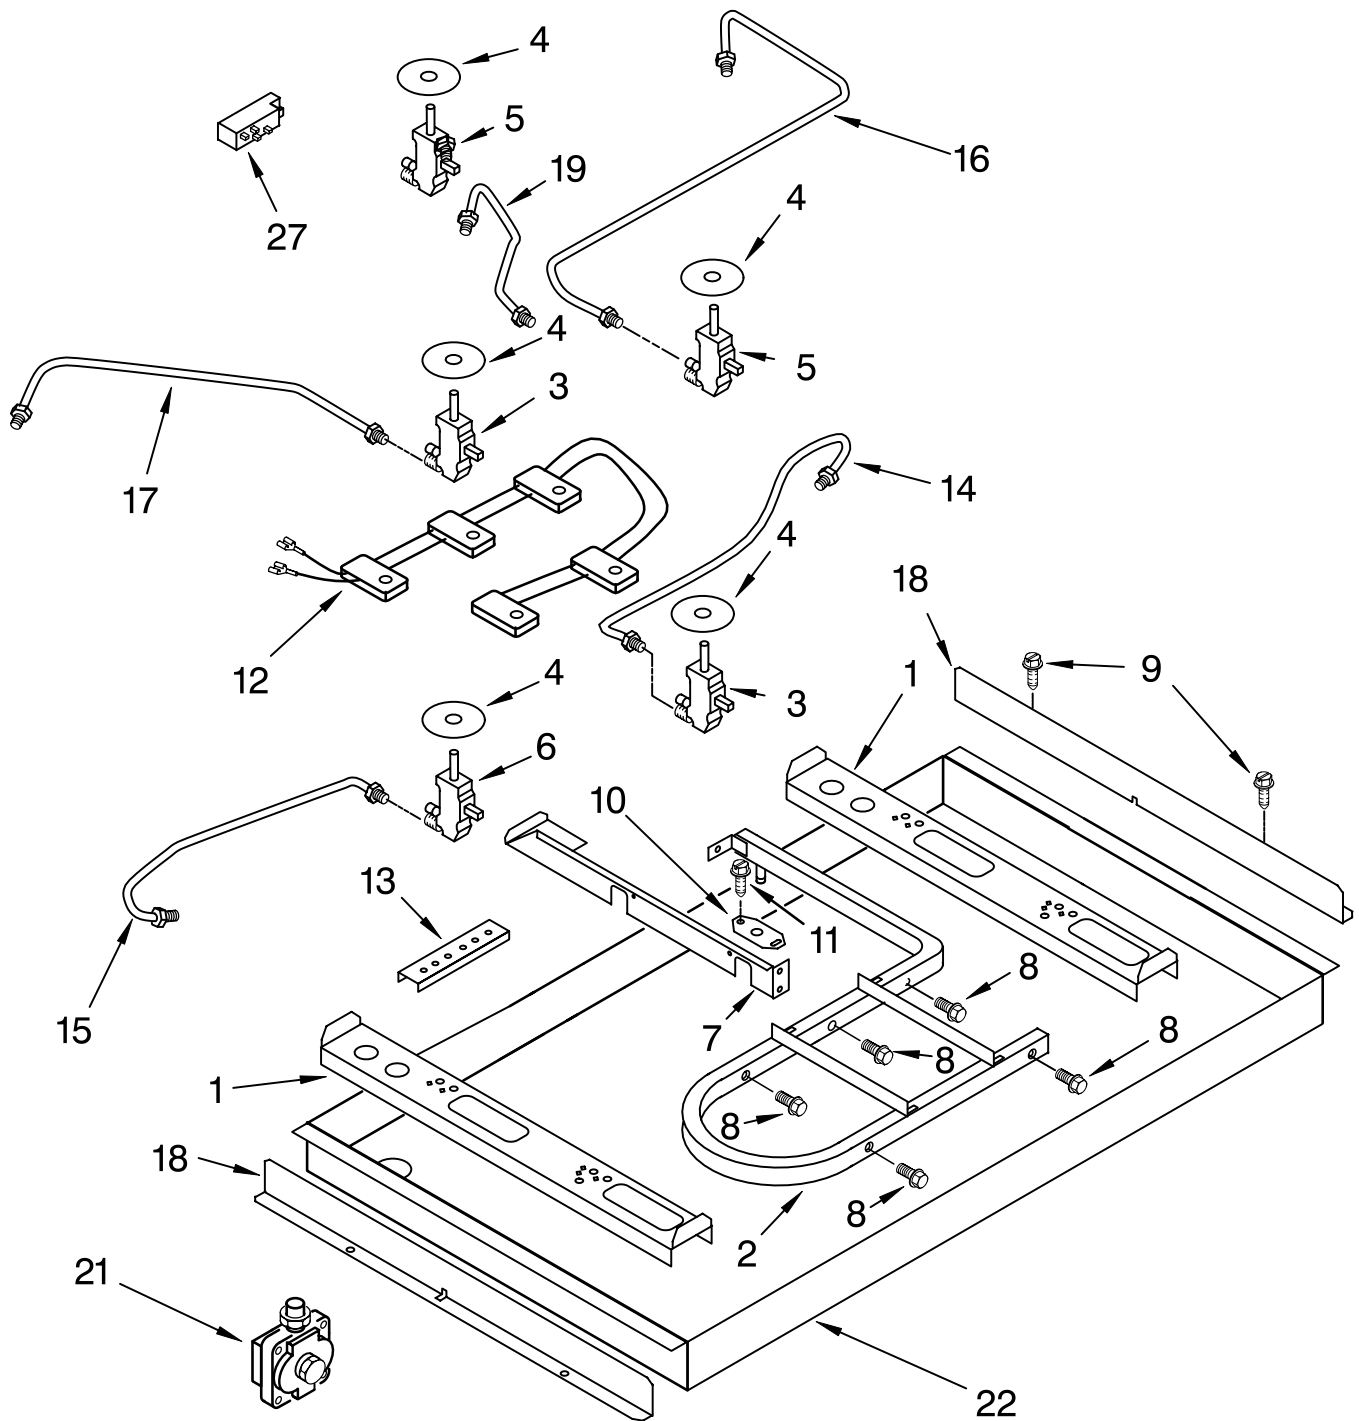

BURNER BOX, GAS VALVES, AND SWITCHES

For Models: KGCS166GBL3, KGCS166GWH3, KGCS166GBT3, KGCS166GSS3

(Black)

(White)

(Biscuit)

(Stainless Steel)

FOR ORDERING INFORMATION REFER TO PARTS PRICE LIST

BURNER BOX, GAS VALVES, AND SWITCHES

For Models: KGCS166GBL3, KGCS166GWH3, KGCS166GBT3, KGCS166GSS3

(Black)   (White)   (Biscuit)   (Stainless Steel)

Illus. No.	Part No.	DESCRIPTION	Illus. No.	Part No.	DESCRIPTION	Illus. No.	Part No.	DESCRIPTION
1	3191557	Rail, Burner	7	3192819	Rail, Center	16	3191325	Tubing, Gas Burner (RR)
2	6610013	Pipe, Manifold	8	3185829	Bolt, Gas Valve	17	3191327	Tubing, Gas Burner (LR)
3	3191292	Valve, Gas Burner Burner, (RF)(LR)	9	3400843	Screw	18	3191462	Shield, Heat (2)
4	3191387	Seal, Shaft	10	3192491	Bracket, Mainfold	19	3191332	Tubing, Gas Burner (CR)
5	3191293	Valve, Gas Burner (RR & CR)	11	3196160	Screw	21	3177120	Regulator, Pressure
6	3192157	Valve, Gas Burner (LF)	12	3191336	Harness & Switches	22	4456786	Burner Box
			13	4455917	Bracket, Mounting	27	8522424	Module Spark
				3400093	Screw			
			14	3191324	Tubing, Gas Burner (RF)			
			15	3191326	Tubing, Gas Burner (LF)			

PARTS NOT ILLUSTRATED

Illus. No.	Part No.	DESCRIPTION

Following Parts Not Illustrated

- 3192231 Cord, Power
- 4173634 Bushing
- 3179557 Screw
- 3183401 Bracket, Mounting
- 4167077 Tinnerman Nut

Miscellaneous

- 3188310 Hardware, Mounting
- 3192741 Conversion Kit
  Natural Gas To L.P.

WIRING HARNESS PARTS

- 4456530 Harness, Ignitor 15" (2)
- 8285402 Wire, Ground
- 4456531 Harness, Ignitor 28" (2)